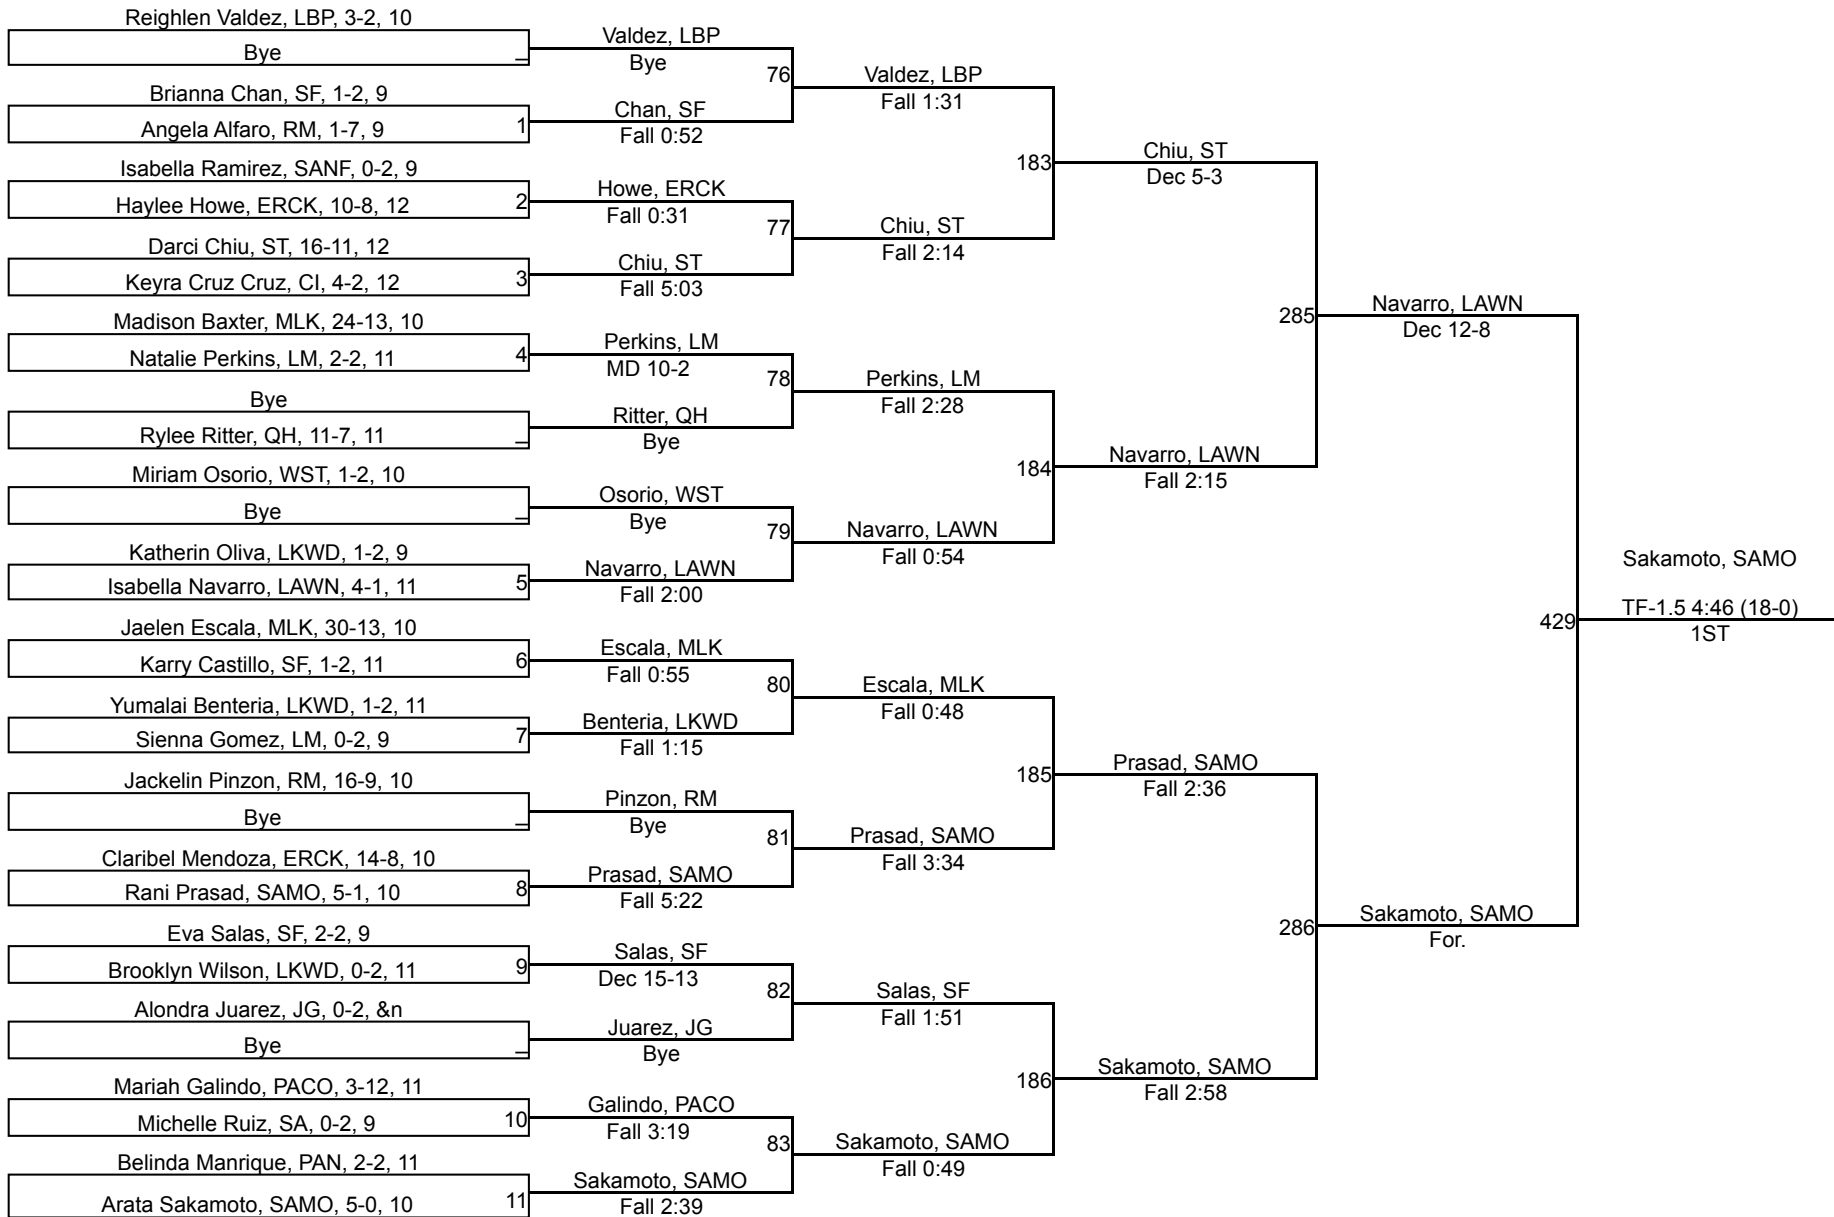

John Glenn Lady Eagles Invitational

100