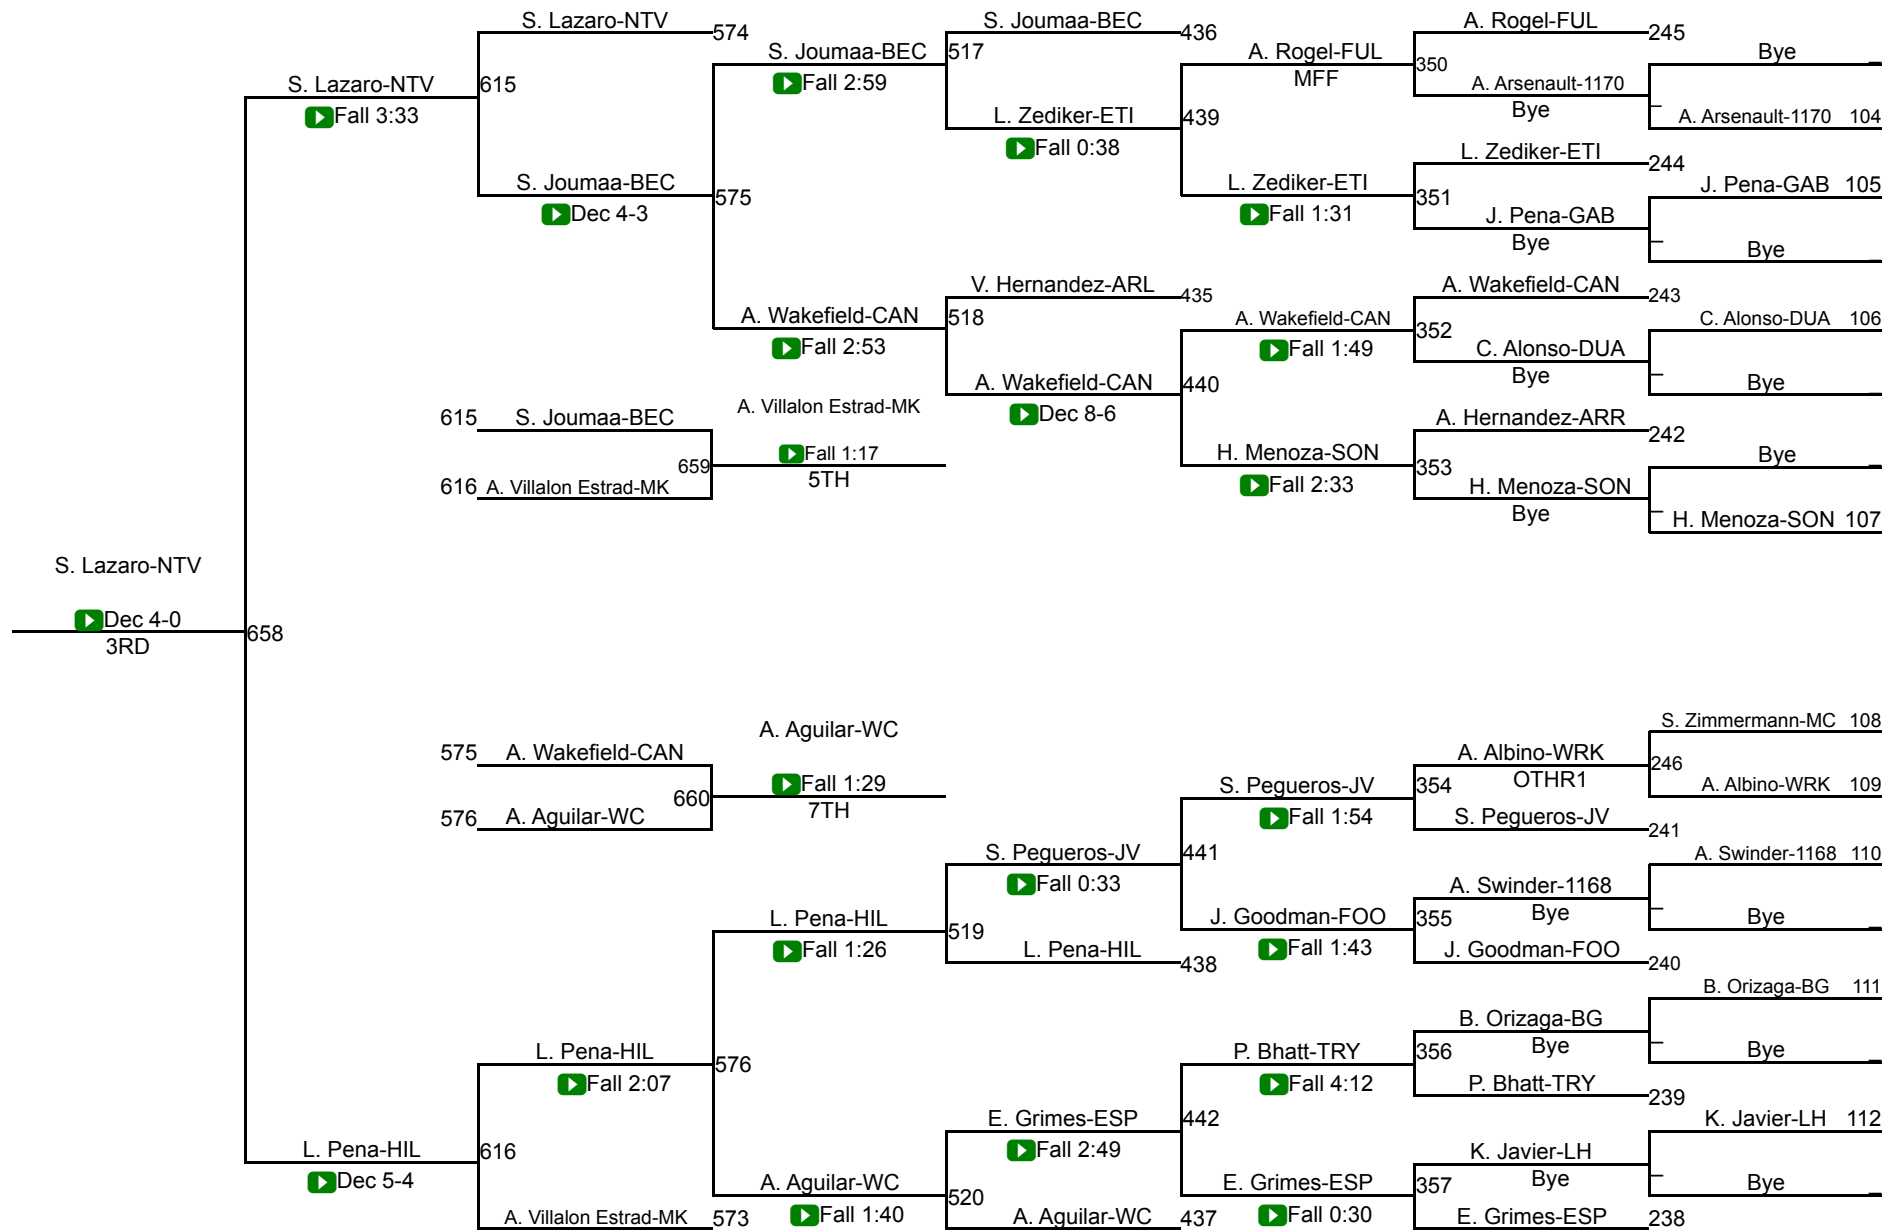

CIF Qualifier 125

CIF SS Girls Individuals Northern Div

CIF Qualifier 130

CIF Qualifier 130

CIF SS Girls Individuals Northern Div

CIF Qualifier 135

CIF Qualifier 135

CIF SS Girls Individuals Northern Div