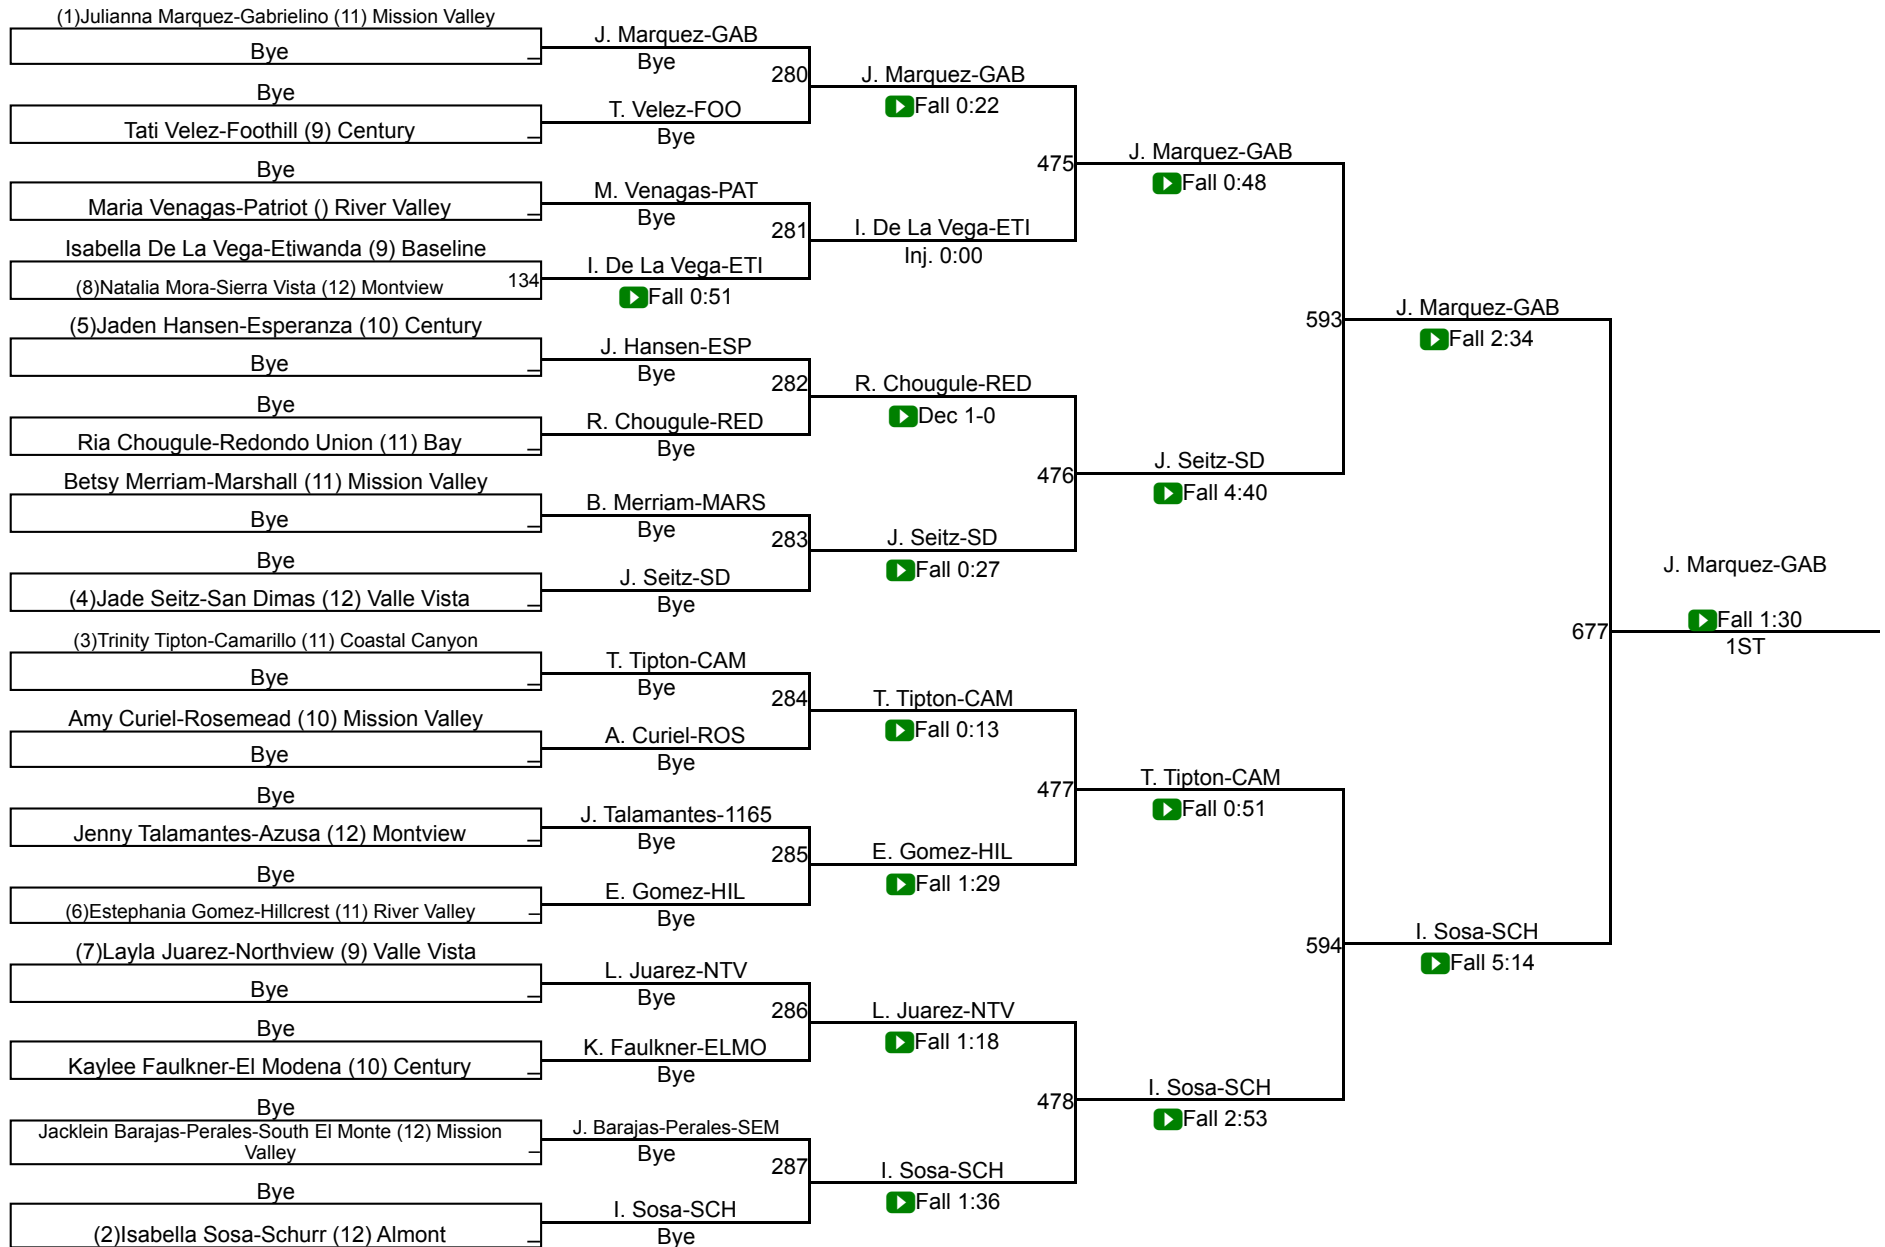

CIF SS Girls Individuals Northern Div

CIF Qualifier 170

CIF Qualifier 170

CIF SS Girls Individuals Northern Div

CIF Qualifier 190

CIF Qualifier 190

CIF SS Girls Individuals Northern Div

CIF Qualifier 235