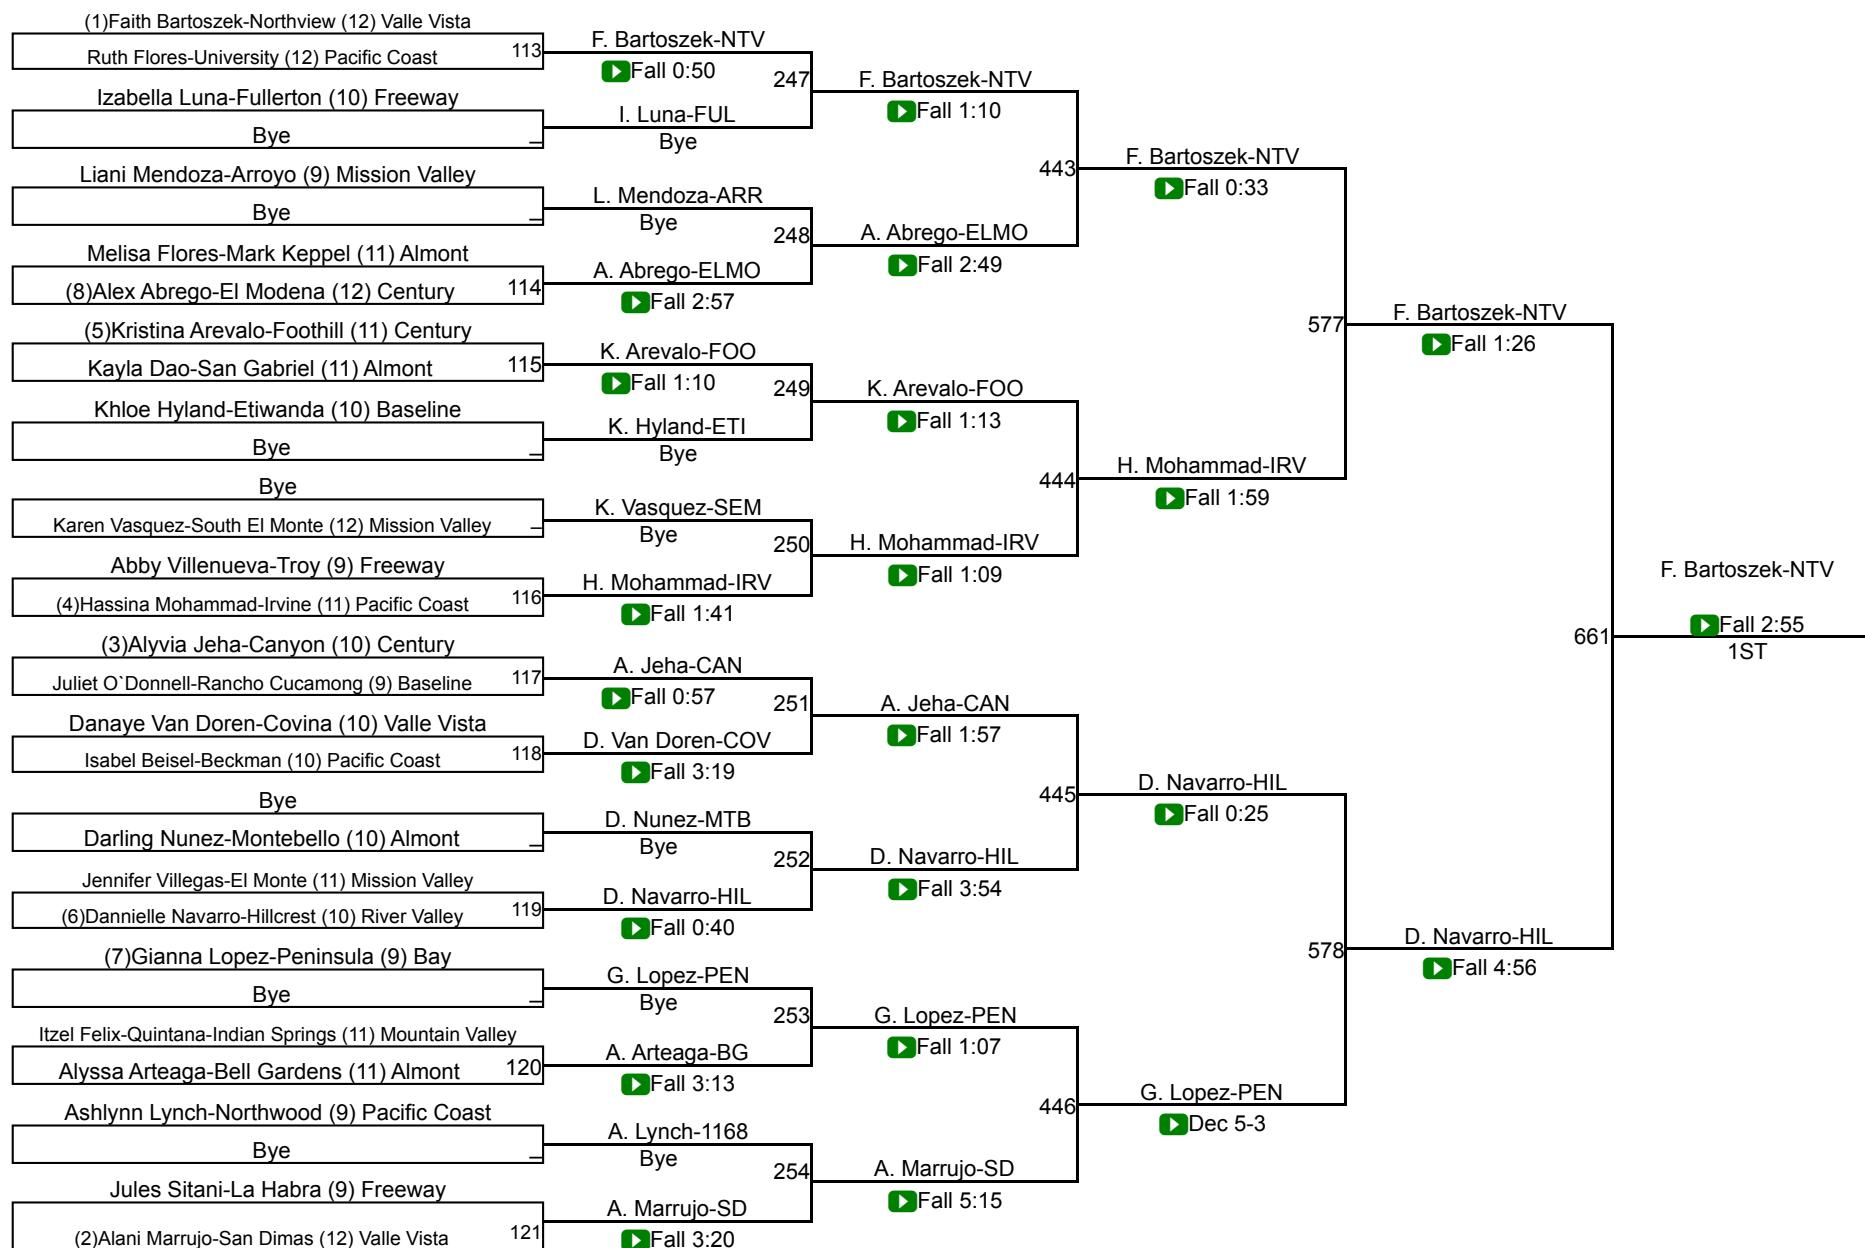

CIF SS Girls Individuals Northern Div

CIF Qualifier 140