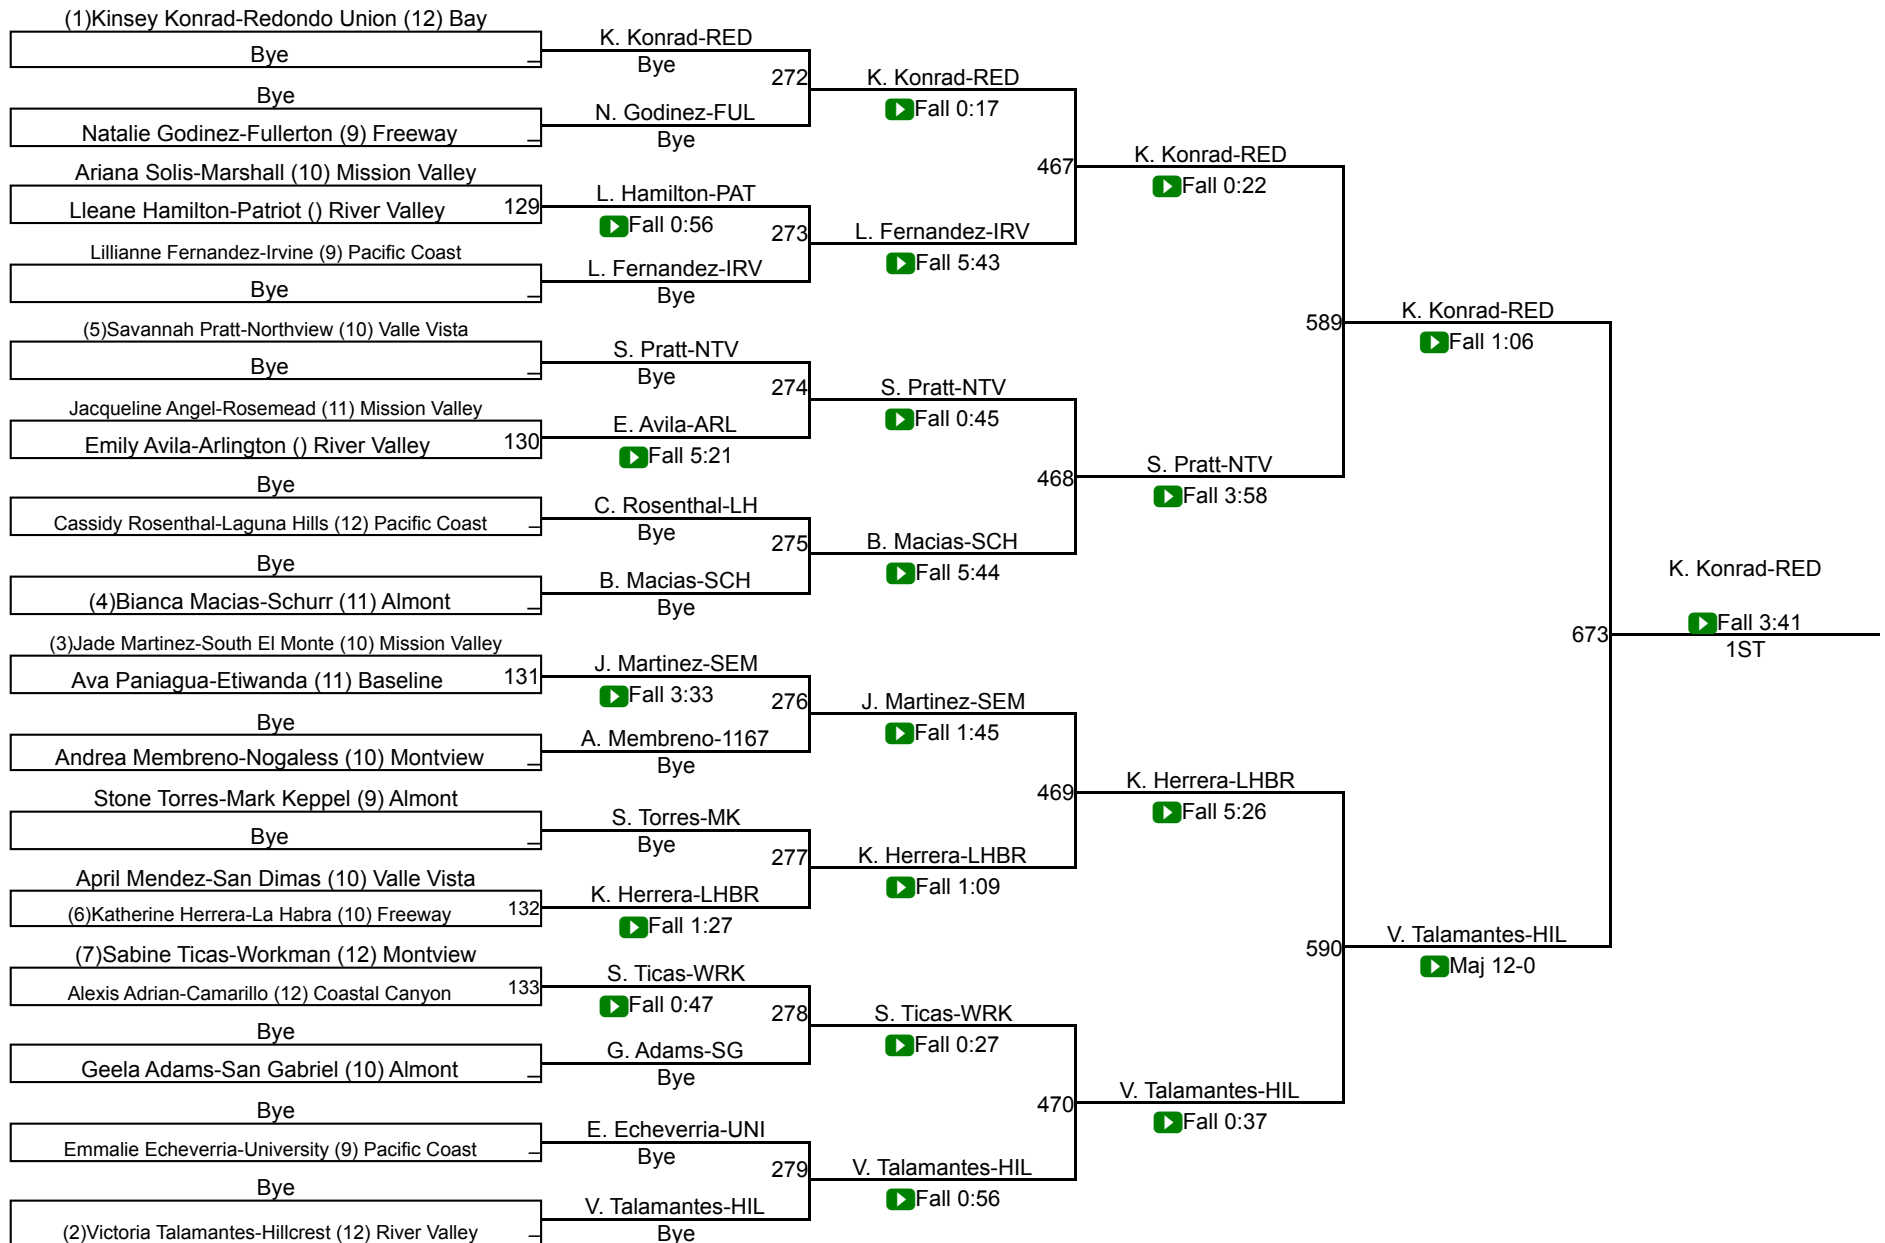

CIF SS Girls Individuals Northern Div

CIF Qualifier 170