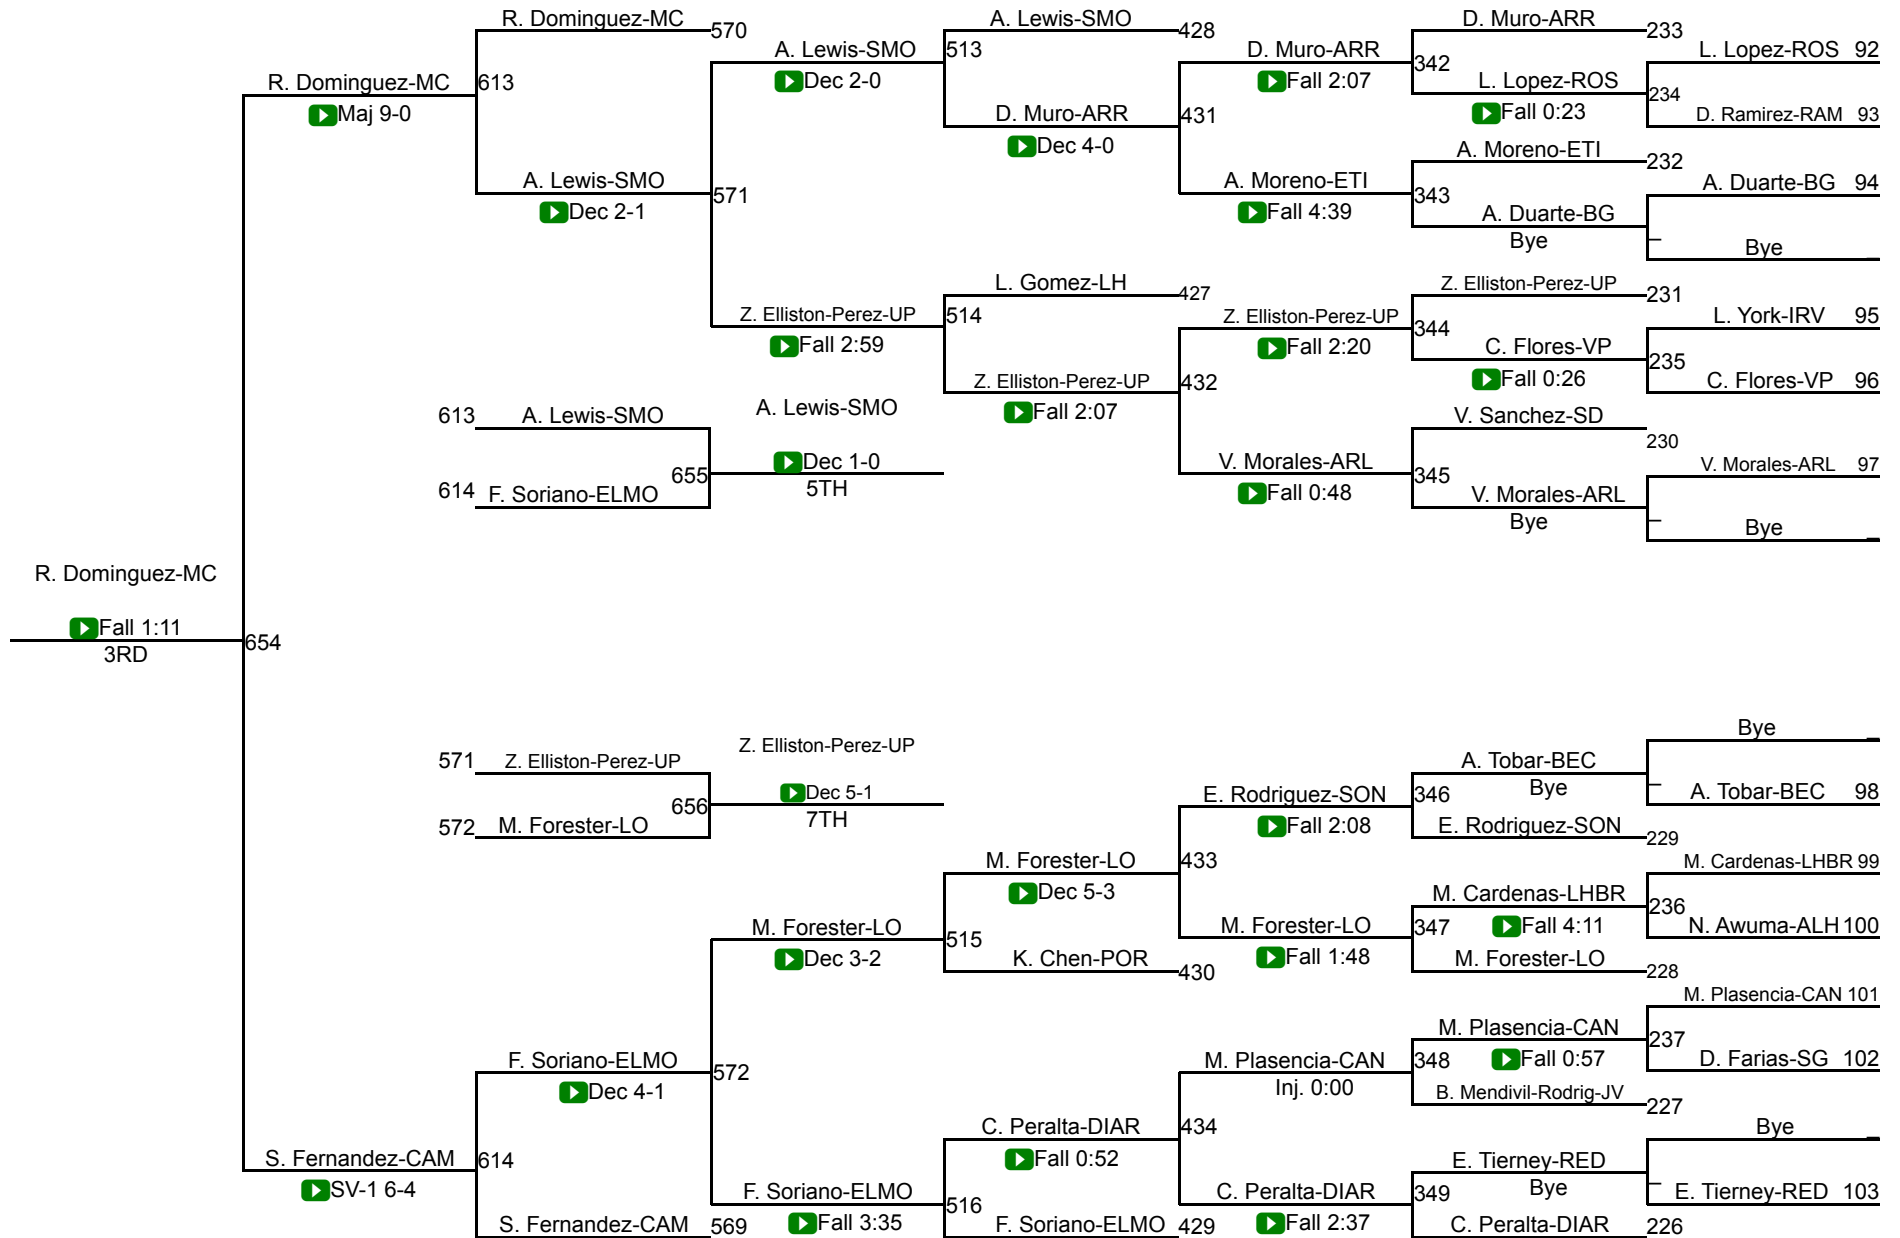

CIF Qualifier 125

CIF SS Girls Individuals Northern Div

CIF Qualifier 130

CIF Qualifier 130

CIF SS Girls Individuals Northern Div

CIF Qualifier 135

CIF Qualifier 135

CIF SS Girls Individuals Northern Div