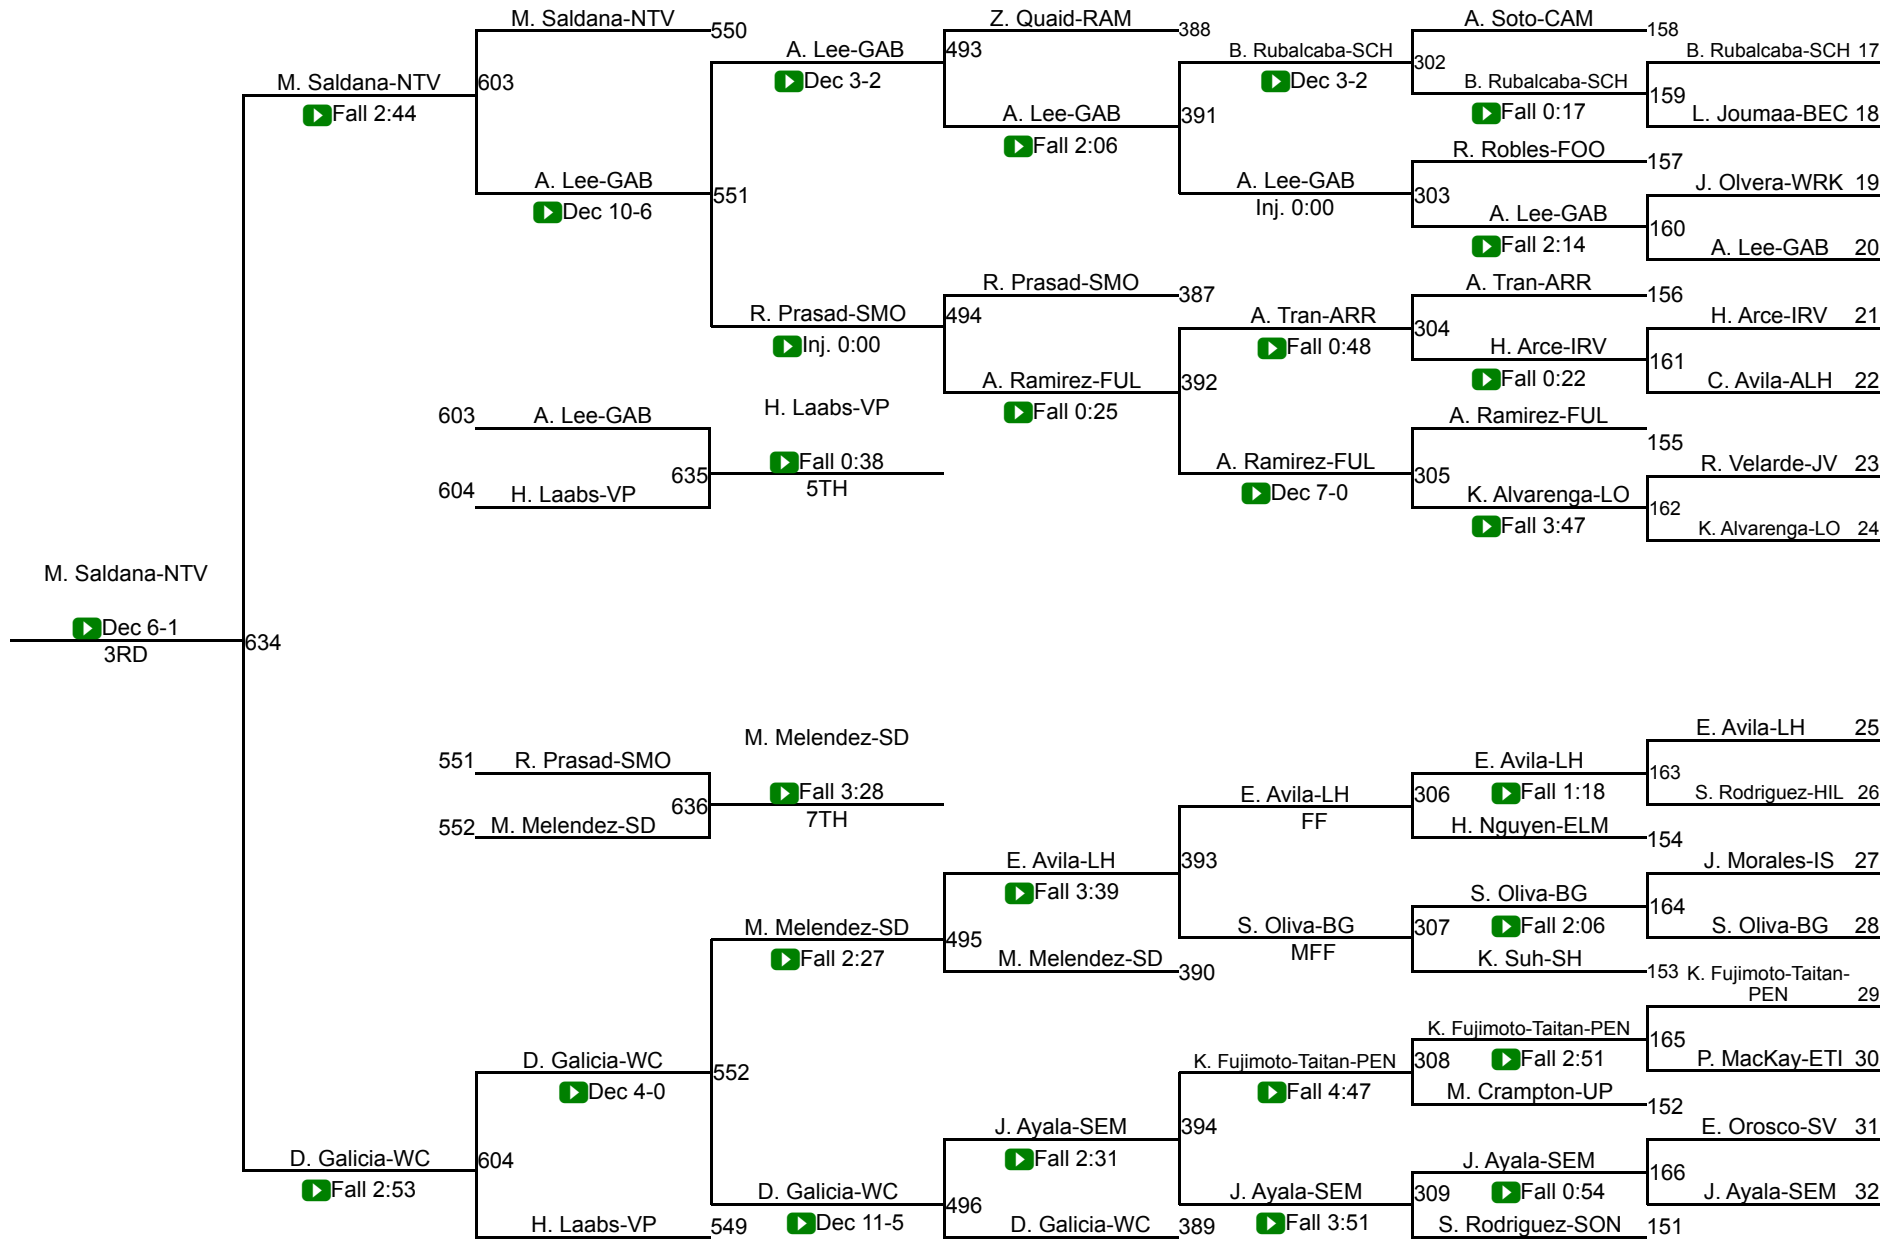

CIF SS Girls Individuals Northern Div

CIF Qualifier 105

(1)Isabel Valenzuela-Esperanza (12) Century		I. Valenzuela-ESP			
Bella Rose Rubalcaba-Schurr (11) Almont	17	▶ Fall 5:31	151	I. Valenzuela-ESP	▶ Fall 2:07
Stella Rodriguez-Sonora (9) Freeway		S. Rodriguez-SON			
Lara Joumaa-Beckman (9) Pacific Coast	18	▶ Fall 0:54			
Jazmine Olvera-Workman (10) Montview		M. Crampton-UP		387	I. Valenzuela-ESP
Marley Crampton-Upland (10) Baseline	19	▶ Fall 1:28	152	R. Prasad-SMO	▶ Fall 2:47
Amanda Lee-Gabrielino (11) Mission Valley		R. Prasad-SMO			
(8)Rani Prasad-Santa Monica (10) Bay	20	▶ Dec 4-3			
(5)Zoey Quaid-Ramona ( ) River Valley		Z. Quaid-RAM			
Hayden Arce-Irvine (9) Pacific Coast	21	▶ Fall 0:31	153	Z. Quaid-RAM	▶ Fall 5:21
Claire Avila-Alhambra (10) Almont		K. Suh-SH			
Keira Suh-Sunny Hills (10) Freeway	22	▶ Fall 3:31			
Hayden Nguyen-El Monte (10) Mission Valley		H. Nguyen-ELM		388	H. Laabs-VP
Rikki Velarde-Jurupa Valley (9) Mountain Valley	23	▶ Fall 0:29	154	H. Laabs-VP	▶ Fall 0:28
Kayla Alvarenga-Los Osos (10) Baseline		H. Laabs-VP			
(4)Hailey Laabs-Villa Park (12) Century	24	▶ Fall 0:52			
(3)Tessa Fortenbaugh-Canyon (10) Century		T. Fortenbaugh-CAN			
Evelyn Avila-Laguna Hills (12) Pacific Coast	25	▶ Fall 0:36	155	T. Fortenbaugh-CAN	▶ Dec 8-1
Sarah Rodriguez-Hillcrest (12) River Valley		A. Ramirez-FUL			1ST
Annemarie Ramirez-Fullerton (11) Freeway	26	▶ Dec 6-3			
Jennifer Morales-Indian Springs (10) Mountain Valley		A. Tran-ARR		389	T. Fortenbaugh-CAN
Anna Tran-Arroyo (11) Mission Valley	27	▶ Fall 1:47	156	D. Galicia-WC	▶ Maj 10-0
Samantha Oliva-Bell Gardens (11) Almont		D. Galicia-WC			
(6)Darleen Galicia-West Covina (12) Valle Vista	28	▶ Fall 2:45			
(7)Mariah Melendez-San Dimas (12) Valle Vista		M. Melendez-SD			
Kana Fujimoto-Taitan-Peninsula (12) Bay	29	▶ Fall 1:29	157	M. Melendez-SD	▶ Fall 4:45
Ruby Robles-Foothill (10) Century		R. Robles-FOO			
Paige MacKay-Etiwanda (11) Baseline	30	▶ Dec 6-0			
Aubrey Soto-Camarillo (10) Coastal Canyon		A. Soto-CAM		390	M. Saldana-NTV
Elisa Orosco-Sierra Vista (10) Montview	31	▶ Fall 0:59	158	M. Saldana-NTV	▶ Maj 11-2
Joselyn Ayala-South El Monte (10) Mission Valley		M. Saldana-NTV			
(2)Marie Saldana-Northview (11) Valle Vista	32	▶ TF 16-1			

CIF Qualifier 105