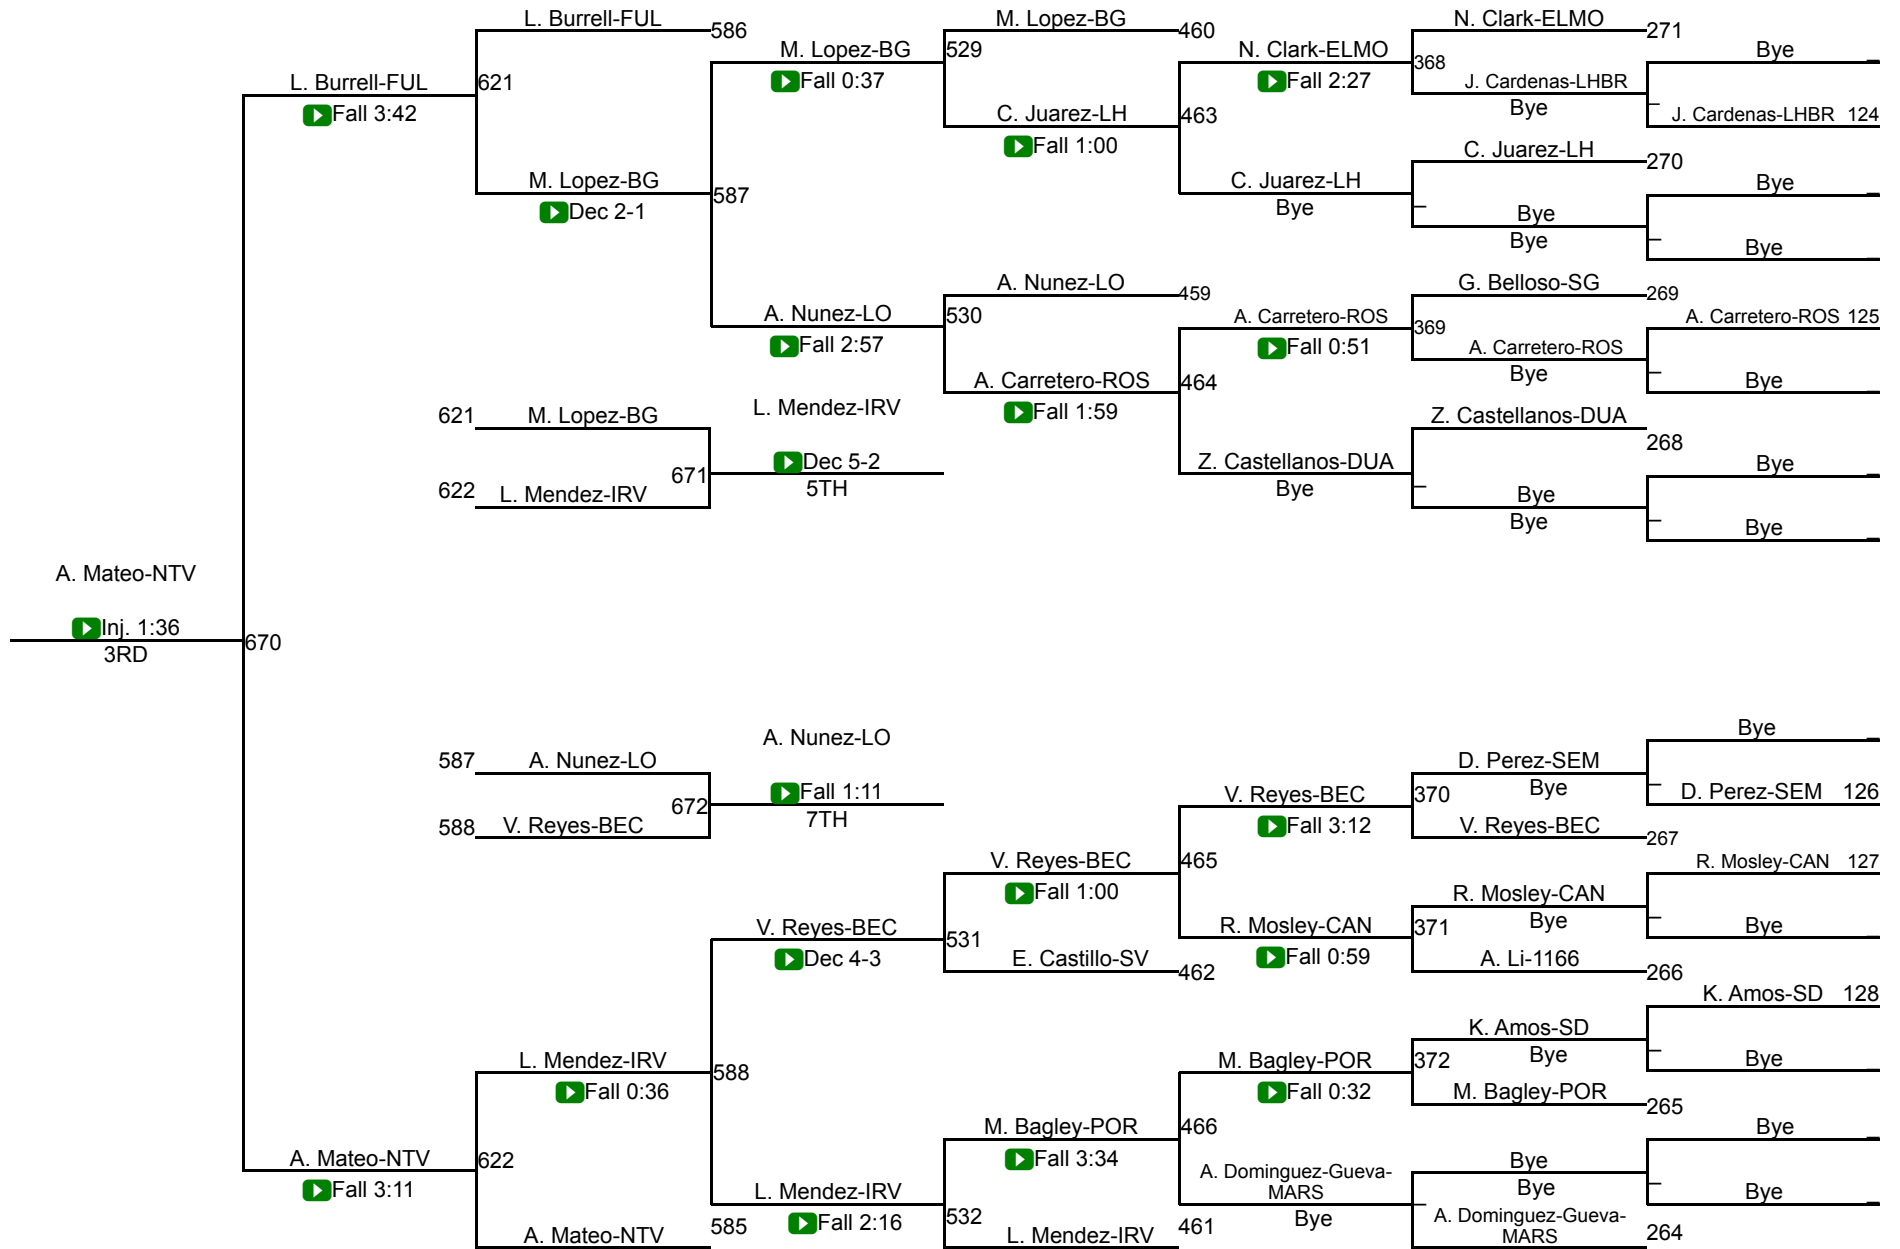

CIF Qualifier 140

CIF Qualifier 140

CIF SS Girls Individuals Northern Div

CIF Qualifier 145

CIF Qualifier 145

CIF SS Girls Individuals Northern Div

CIF Qualifier 155

CIF Qualifier 155