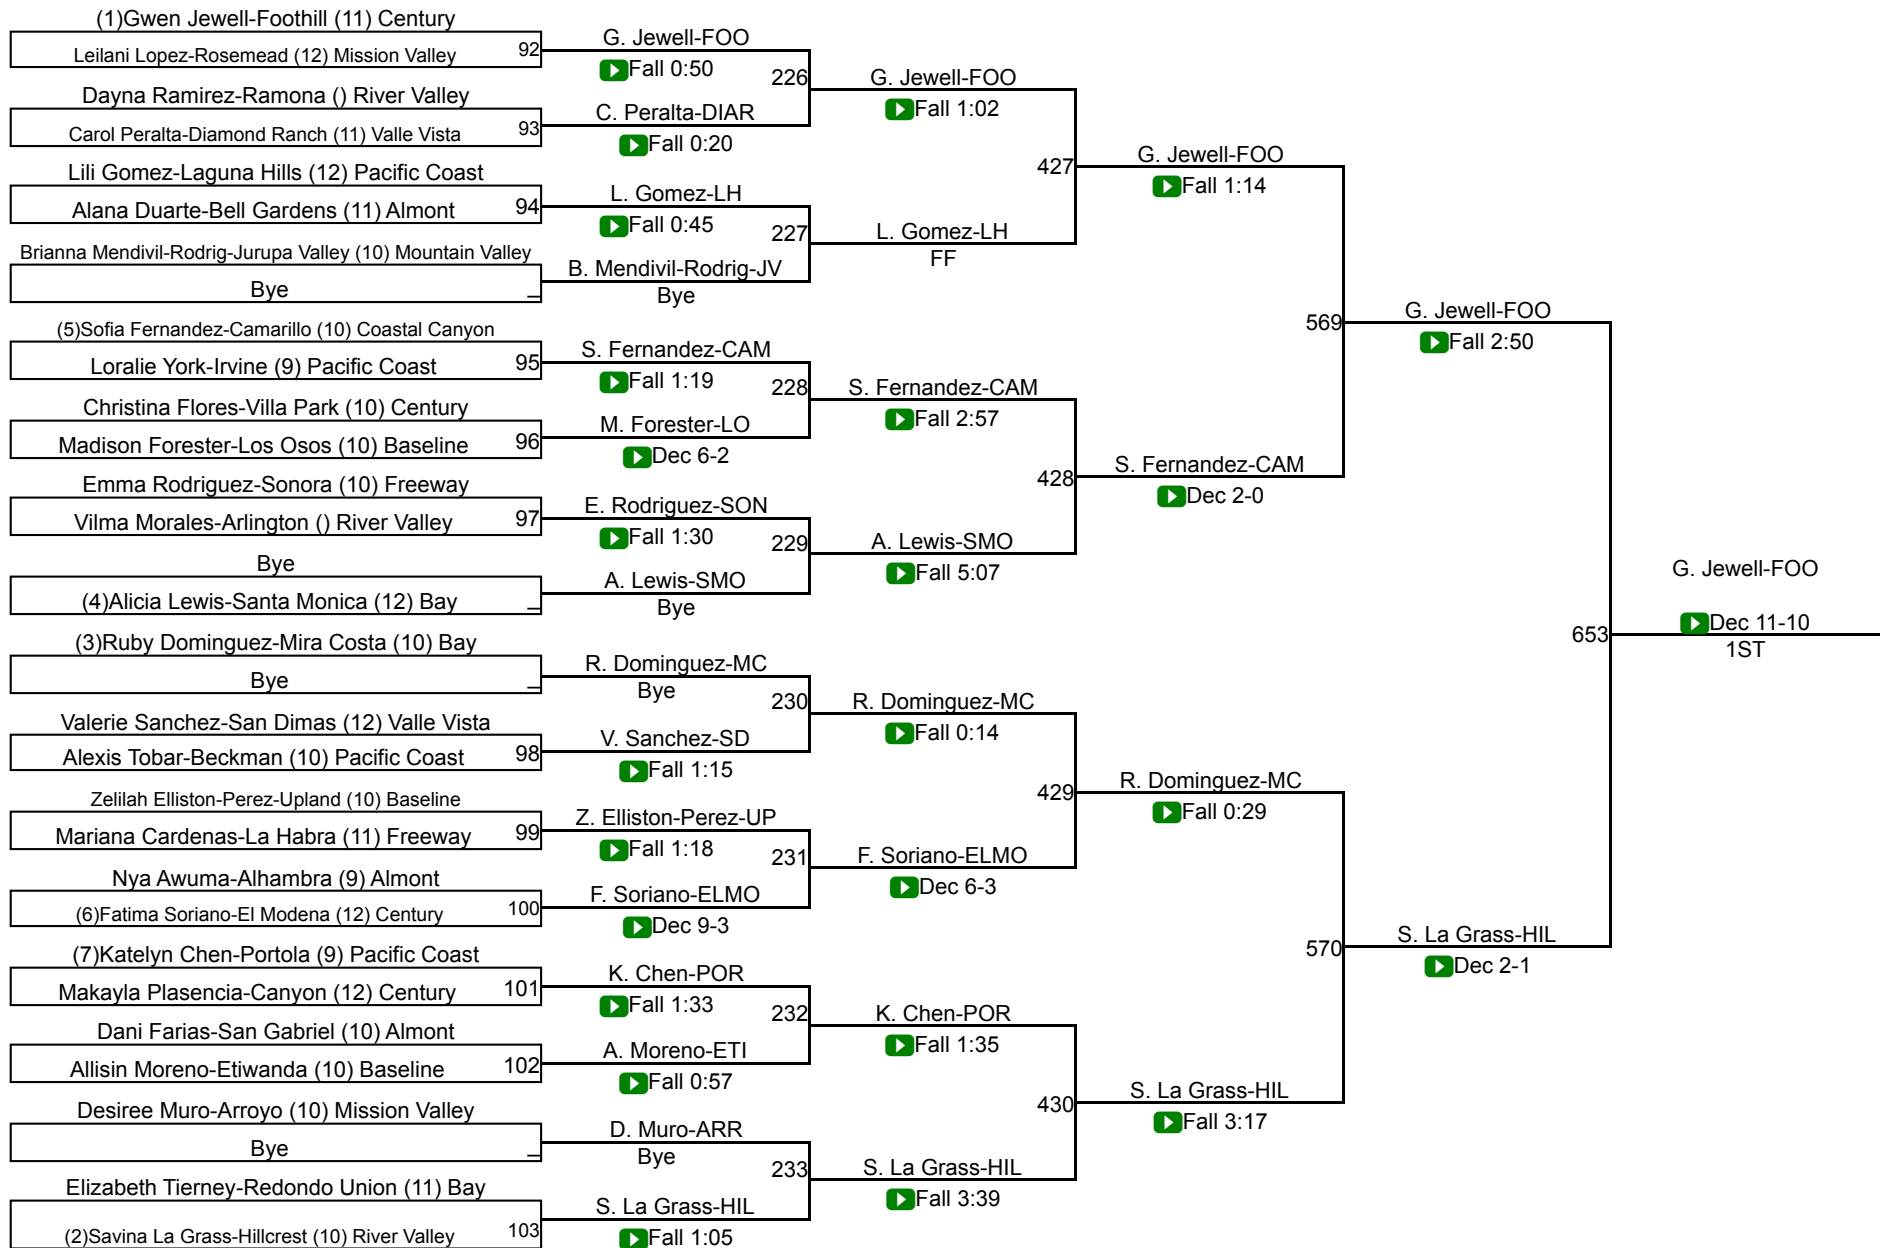

CIF SS Girls Individuals Northern Div

CIF Qualifier 130