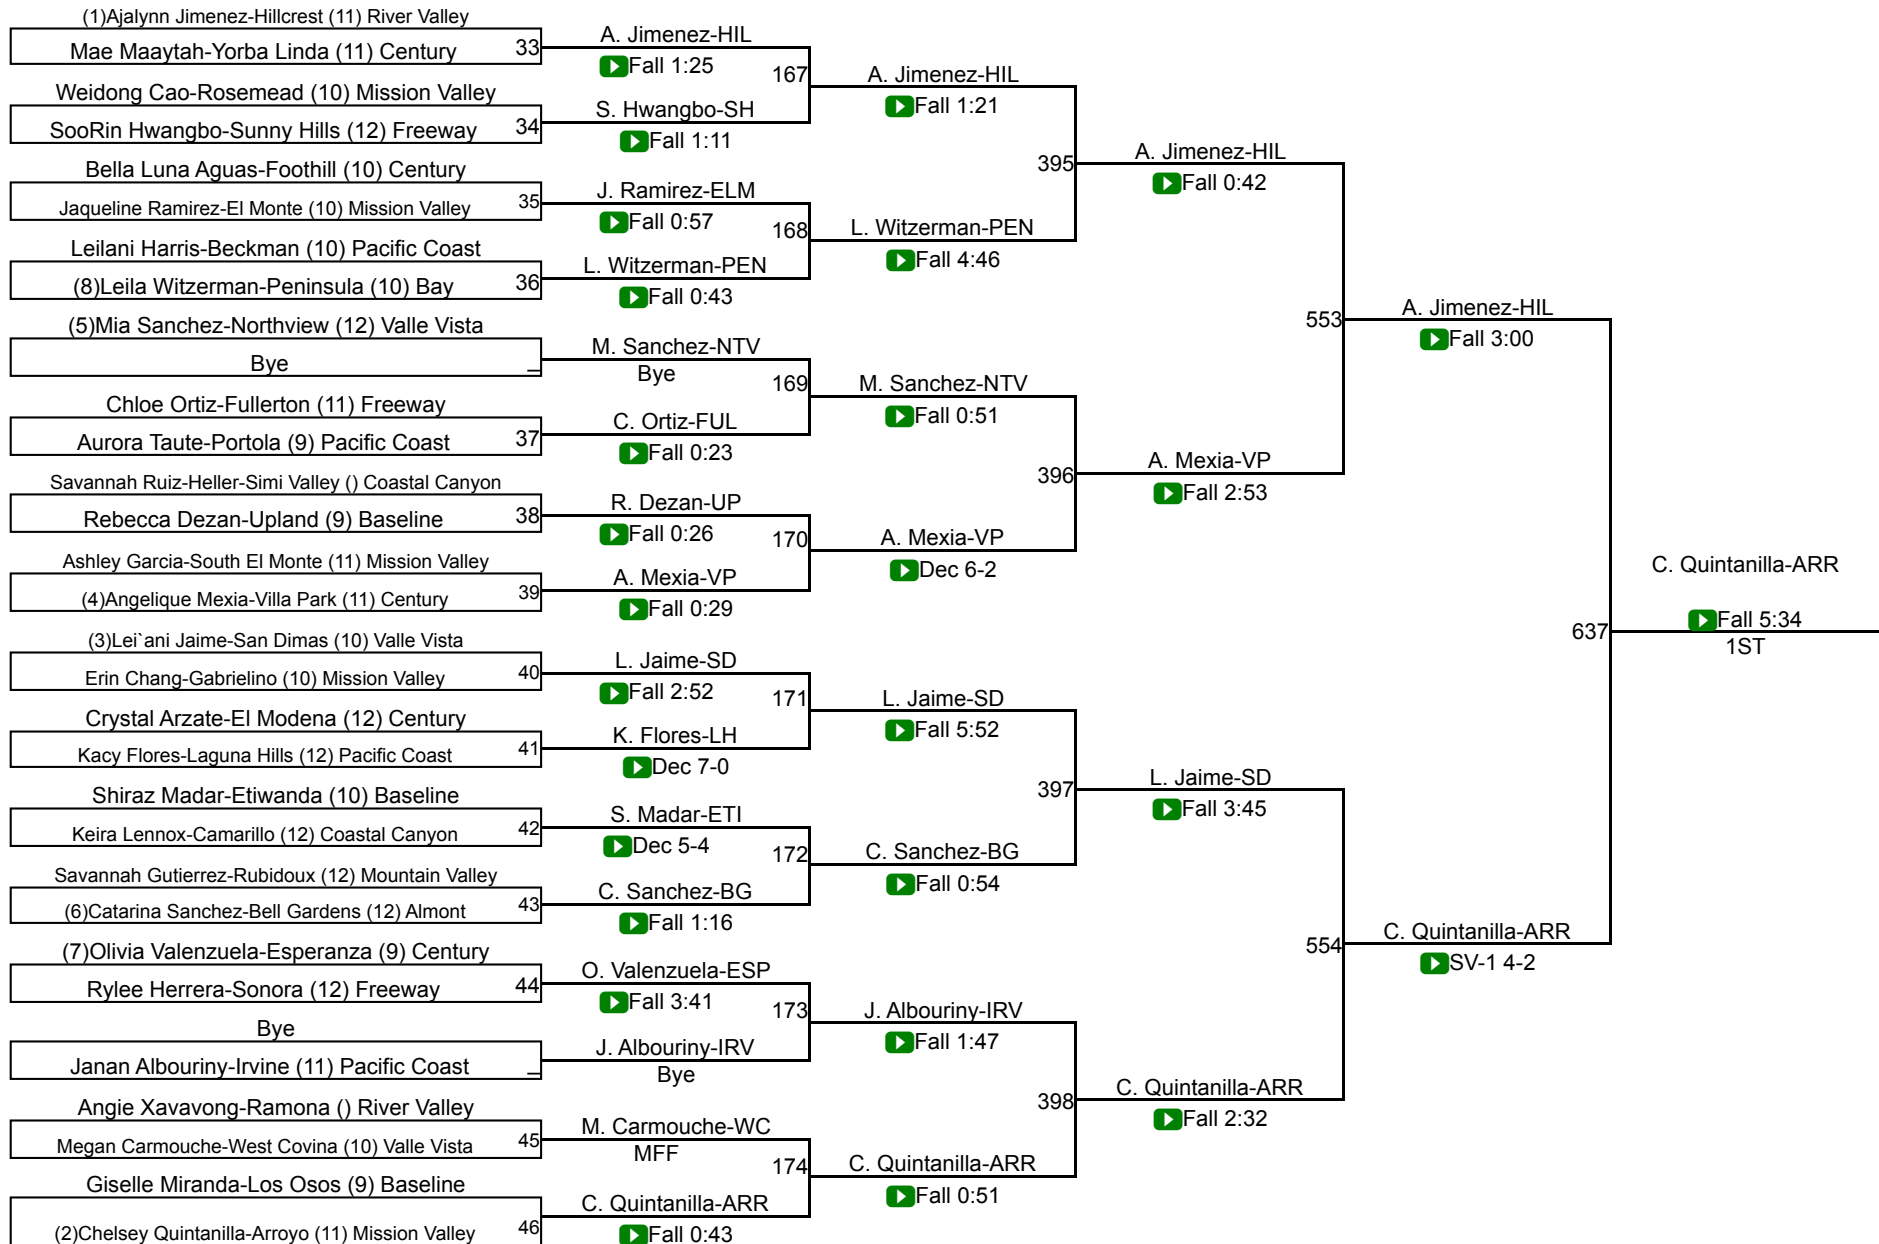

CIF SS Girls Individuals Northern Div

CIF Qualifier 110