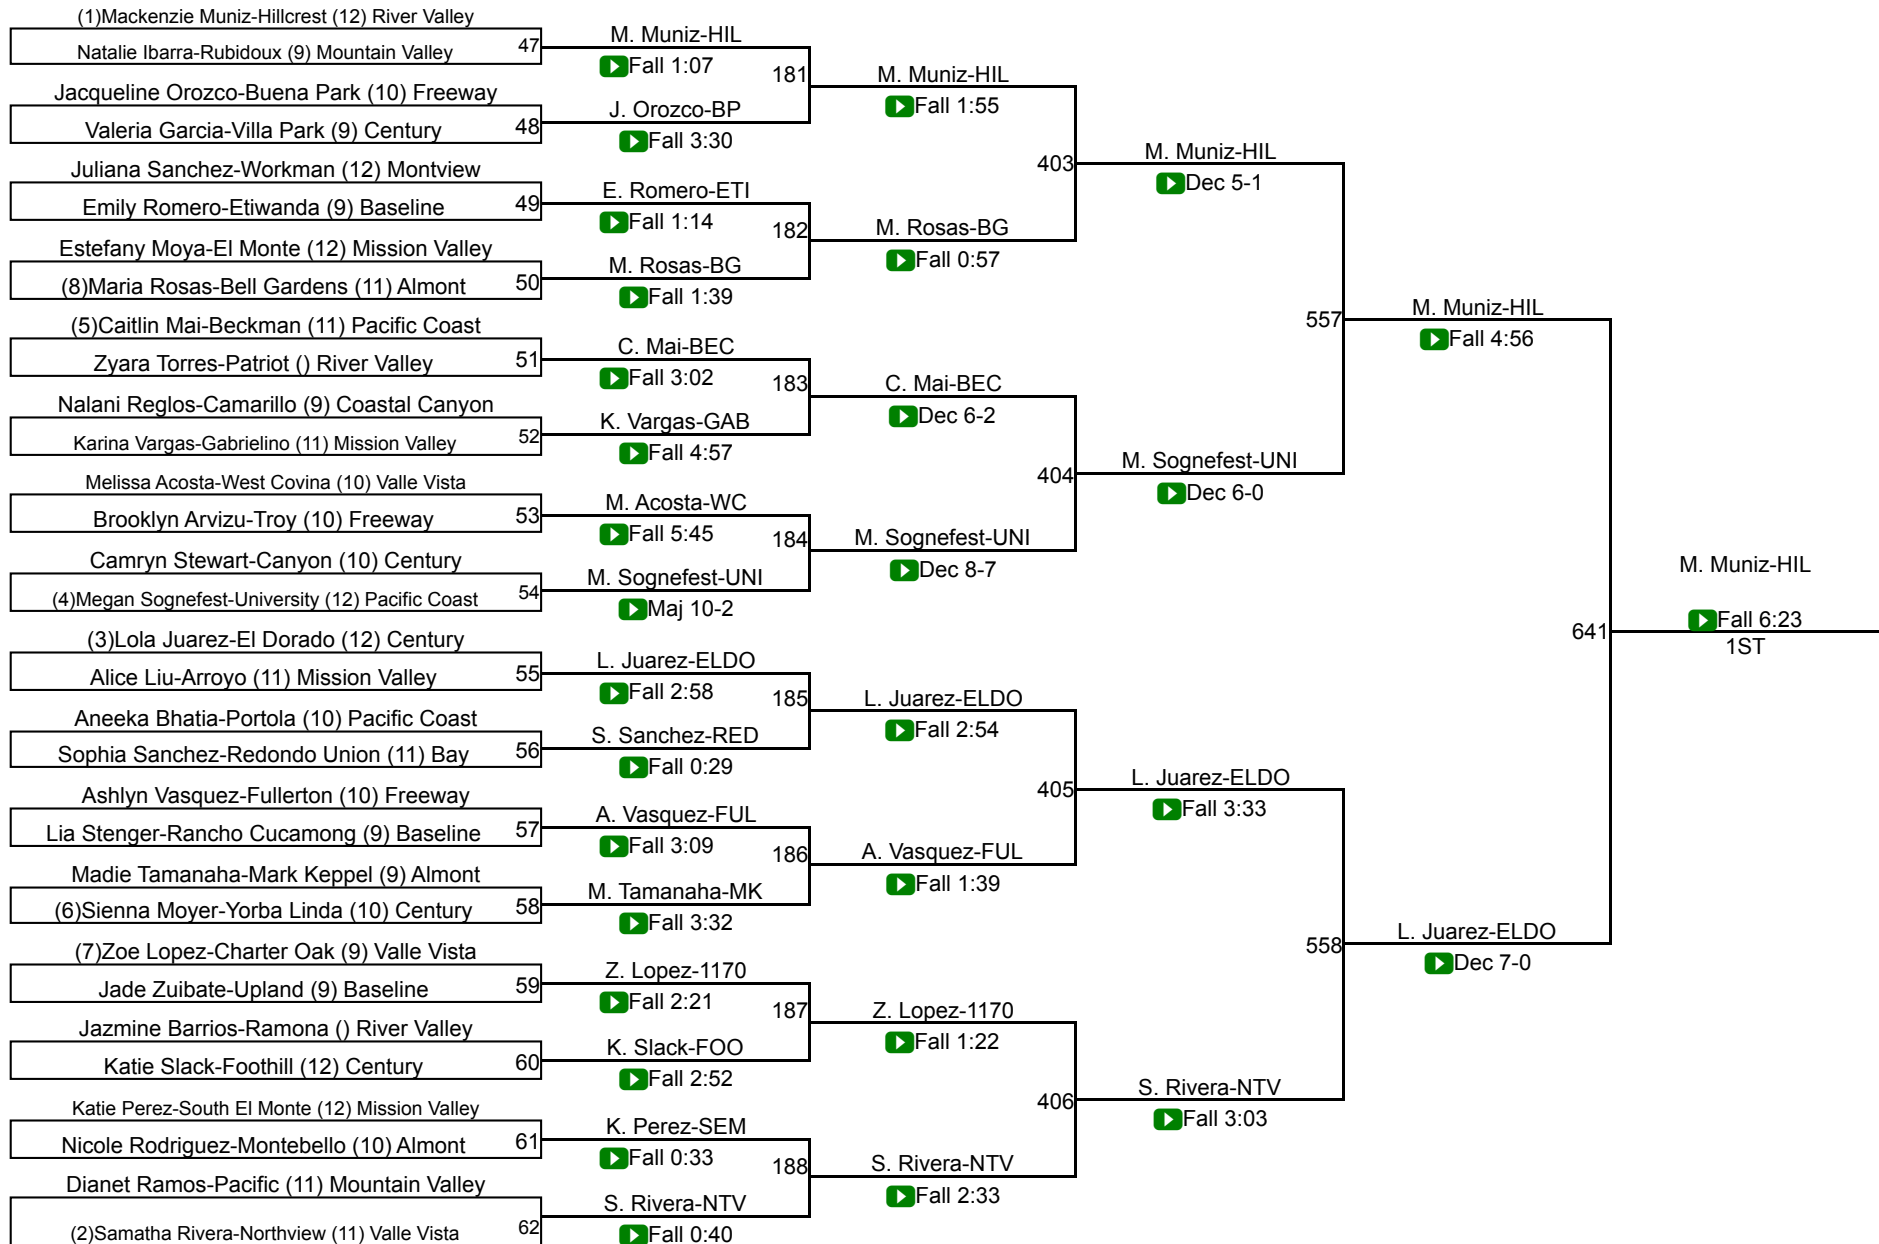

CIF Qualifier 105

CIF SS Girls Individuals Northern Div

CIF Qualifier 110

CIF Qualifier 110

CIF SS Girls Individuals Northern Div

CIF Qualifier 115

CIF Qualifier 115

CIF SS Girls Individuals Northern Div