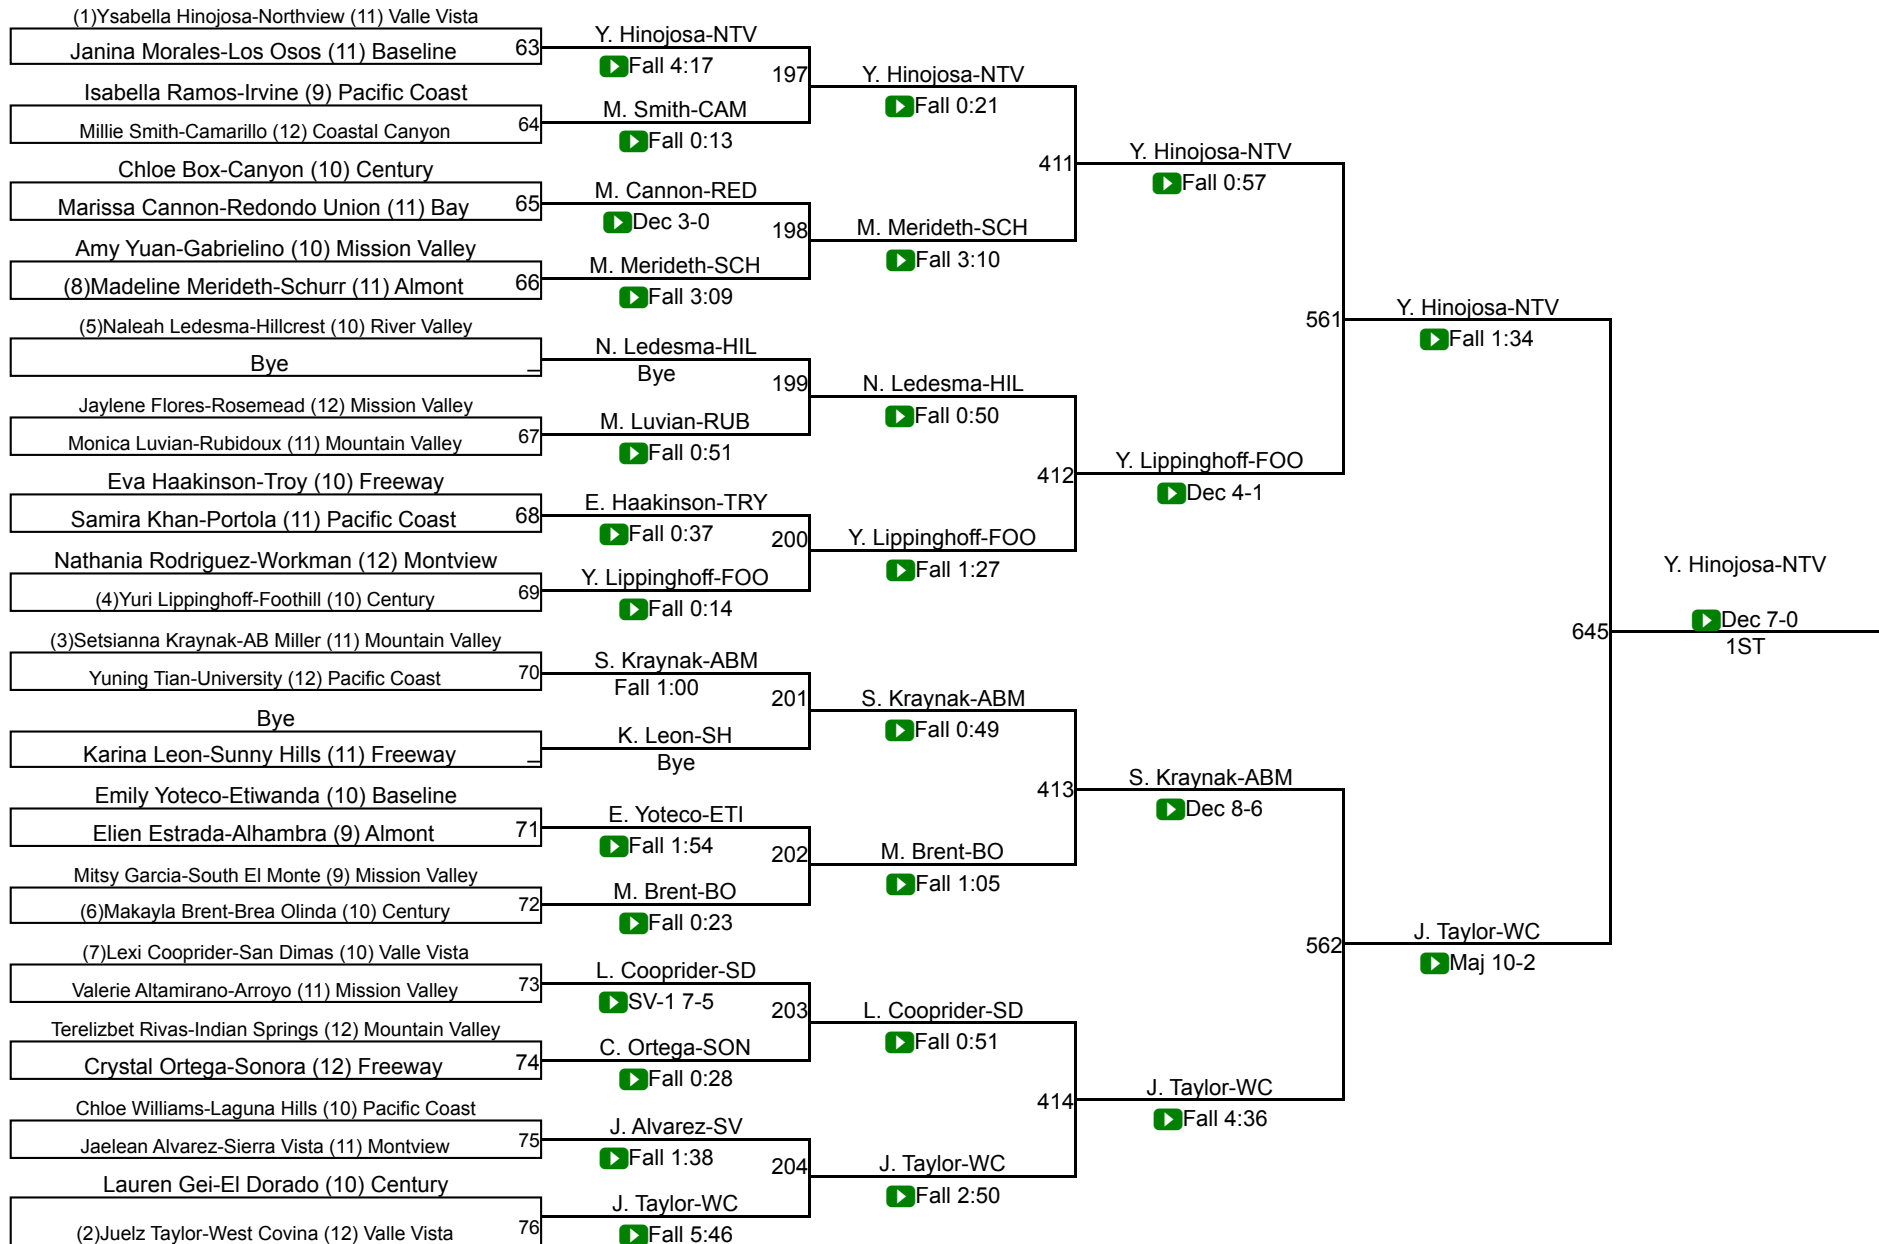

CIF SS Girls Individuals Northern Div

CIF Qualifier 120