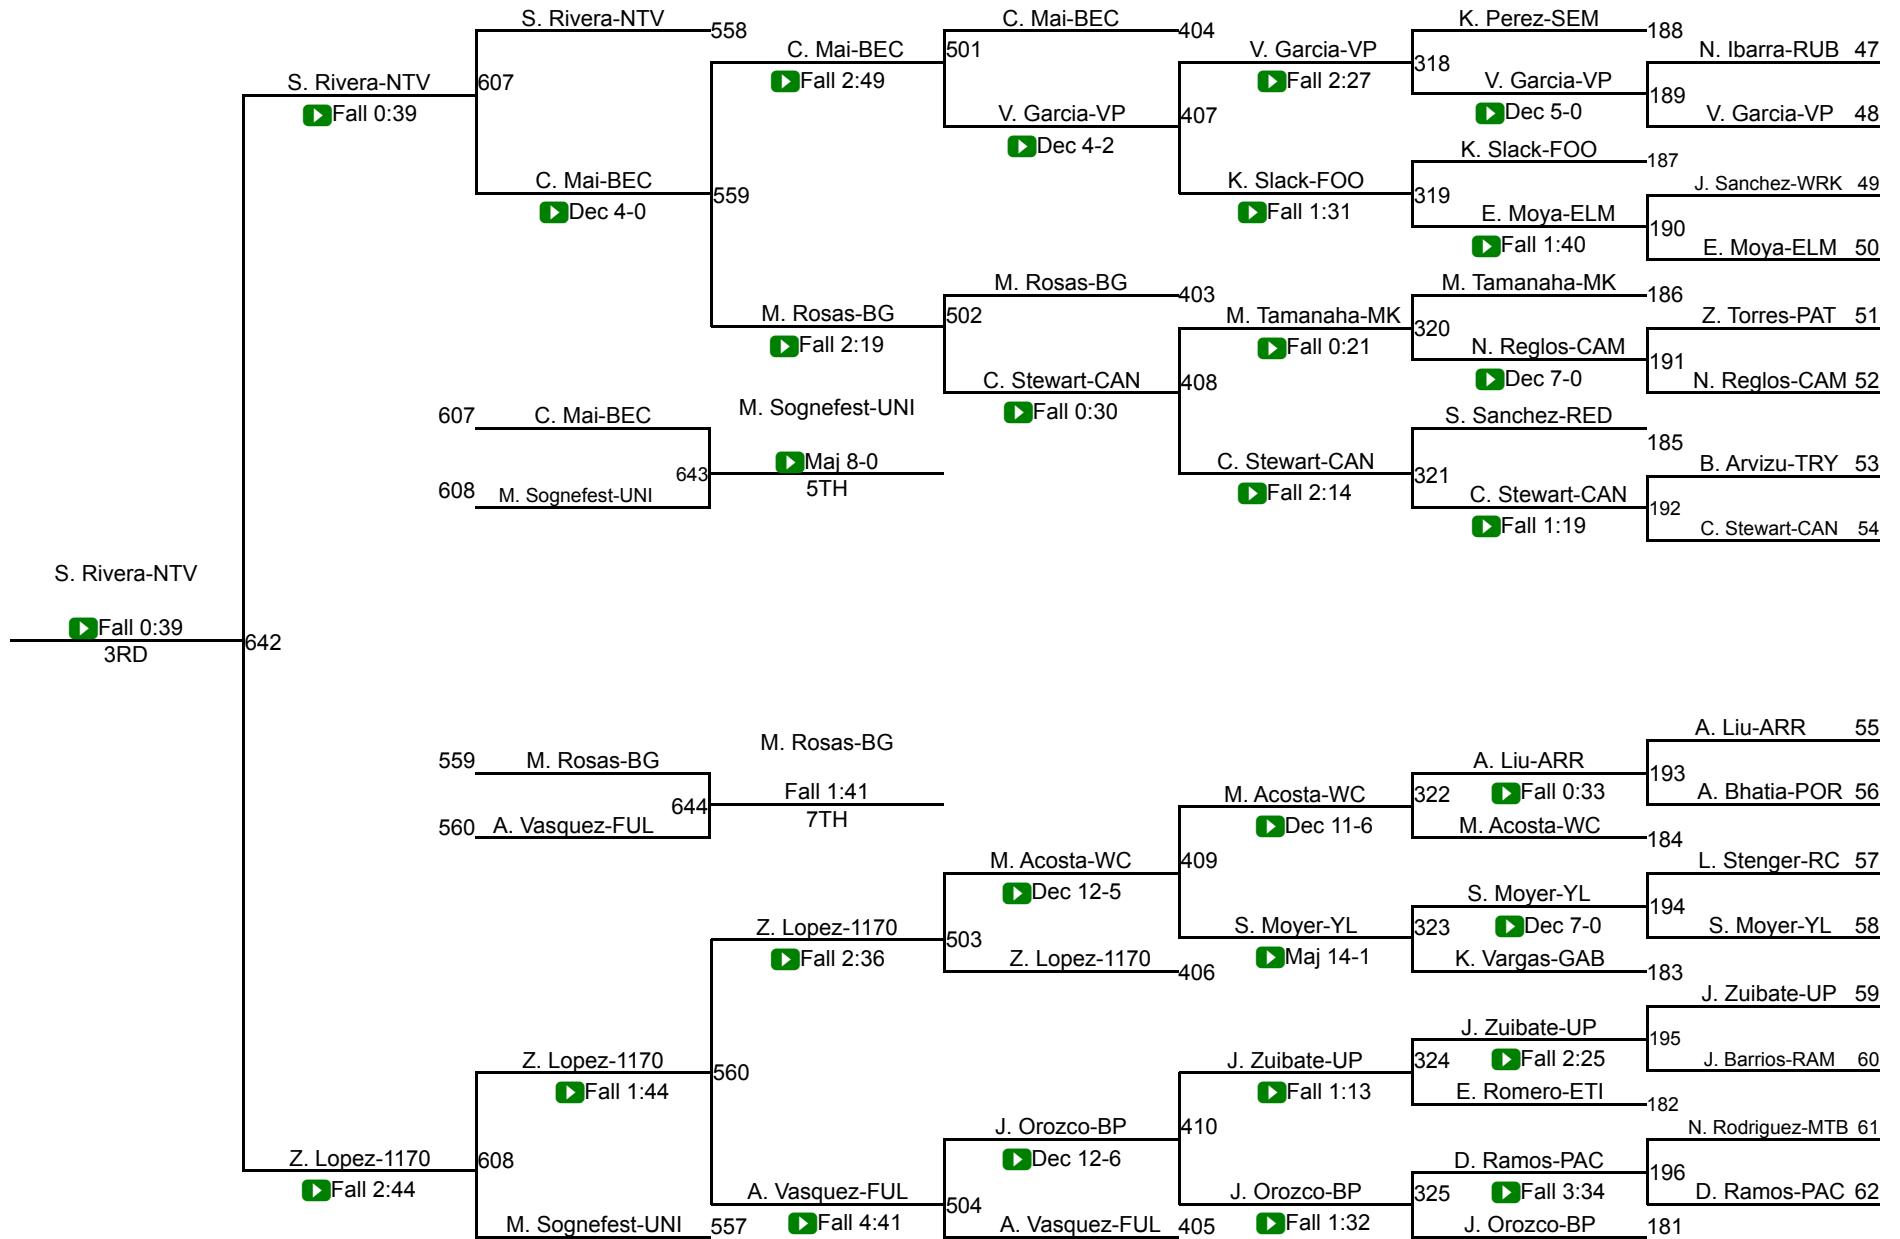

CIF Qualifier 105

CIF SS Girls Individuals Northern Div

CIF Qualifier 110

CIF Qualifier 110

CIF SS Girls Individuals Northern Div

CIF Qualifier 115

CIF Qualifier 115

CIF SS Girls Individuals Northern Div