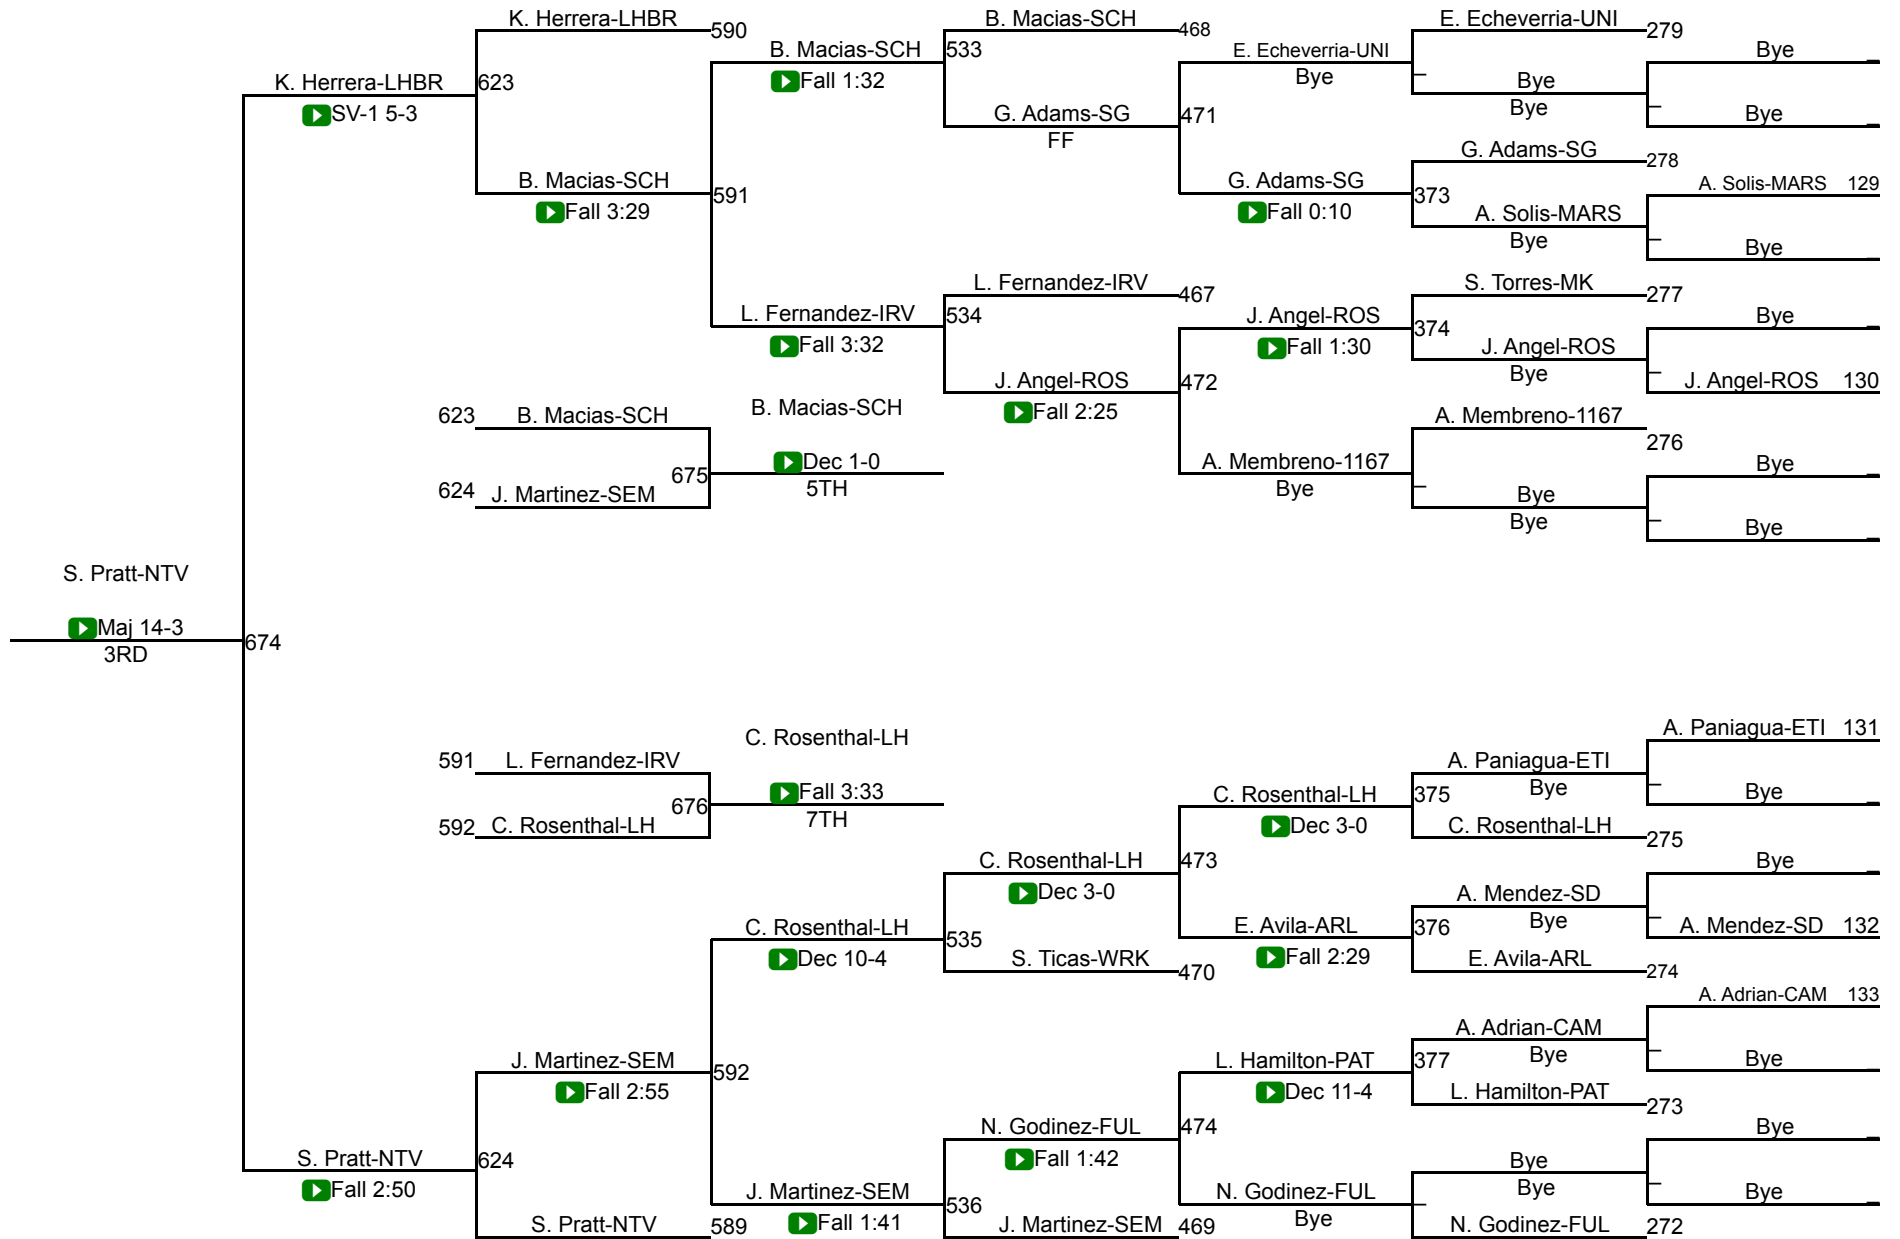

CIF Qualifier 170