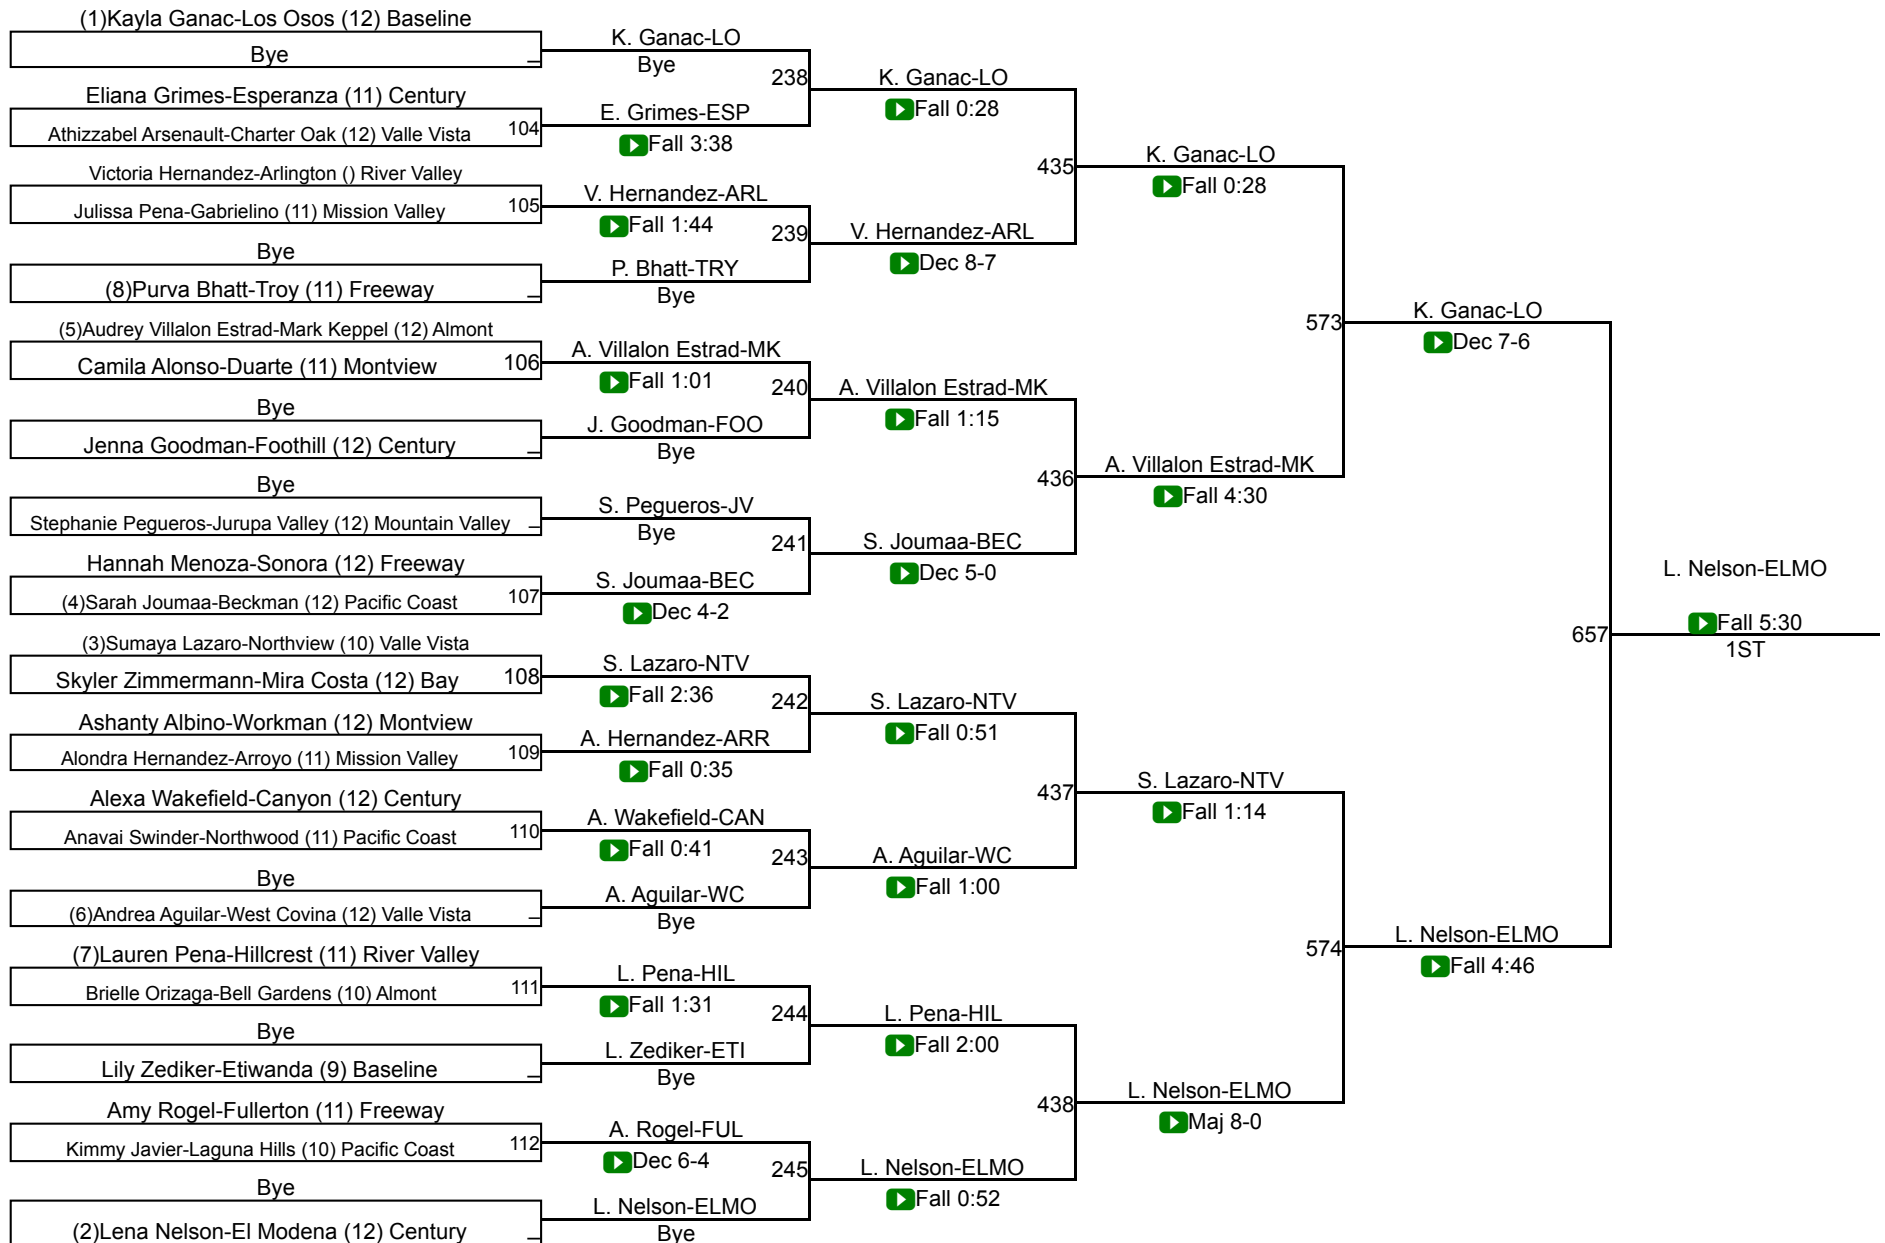

CIF Qualifier 125

CIF SS Girls Individuals Northern Div

CIF Qualifier 130

CIF Qualifier 130

CIF SS Girls Individuals Northern Div

CIF Qualifier 135

CIF Qualifier 135

CIF SS Girls Individuals Northern Div