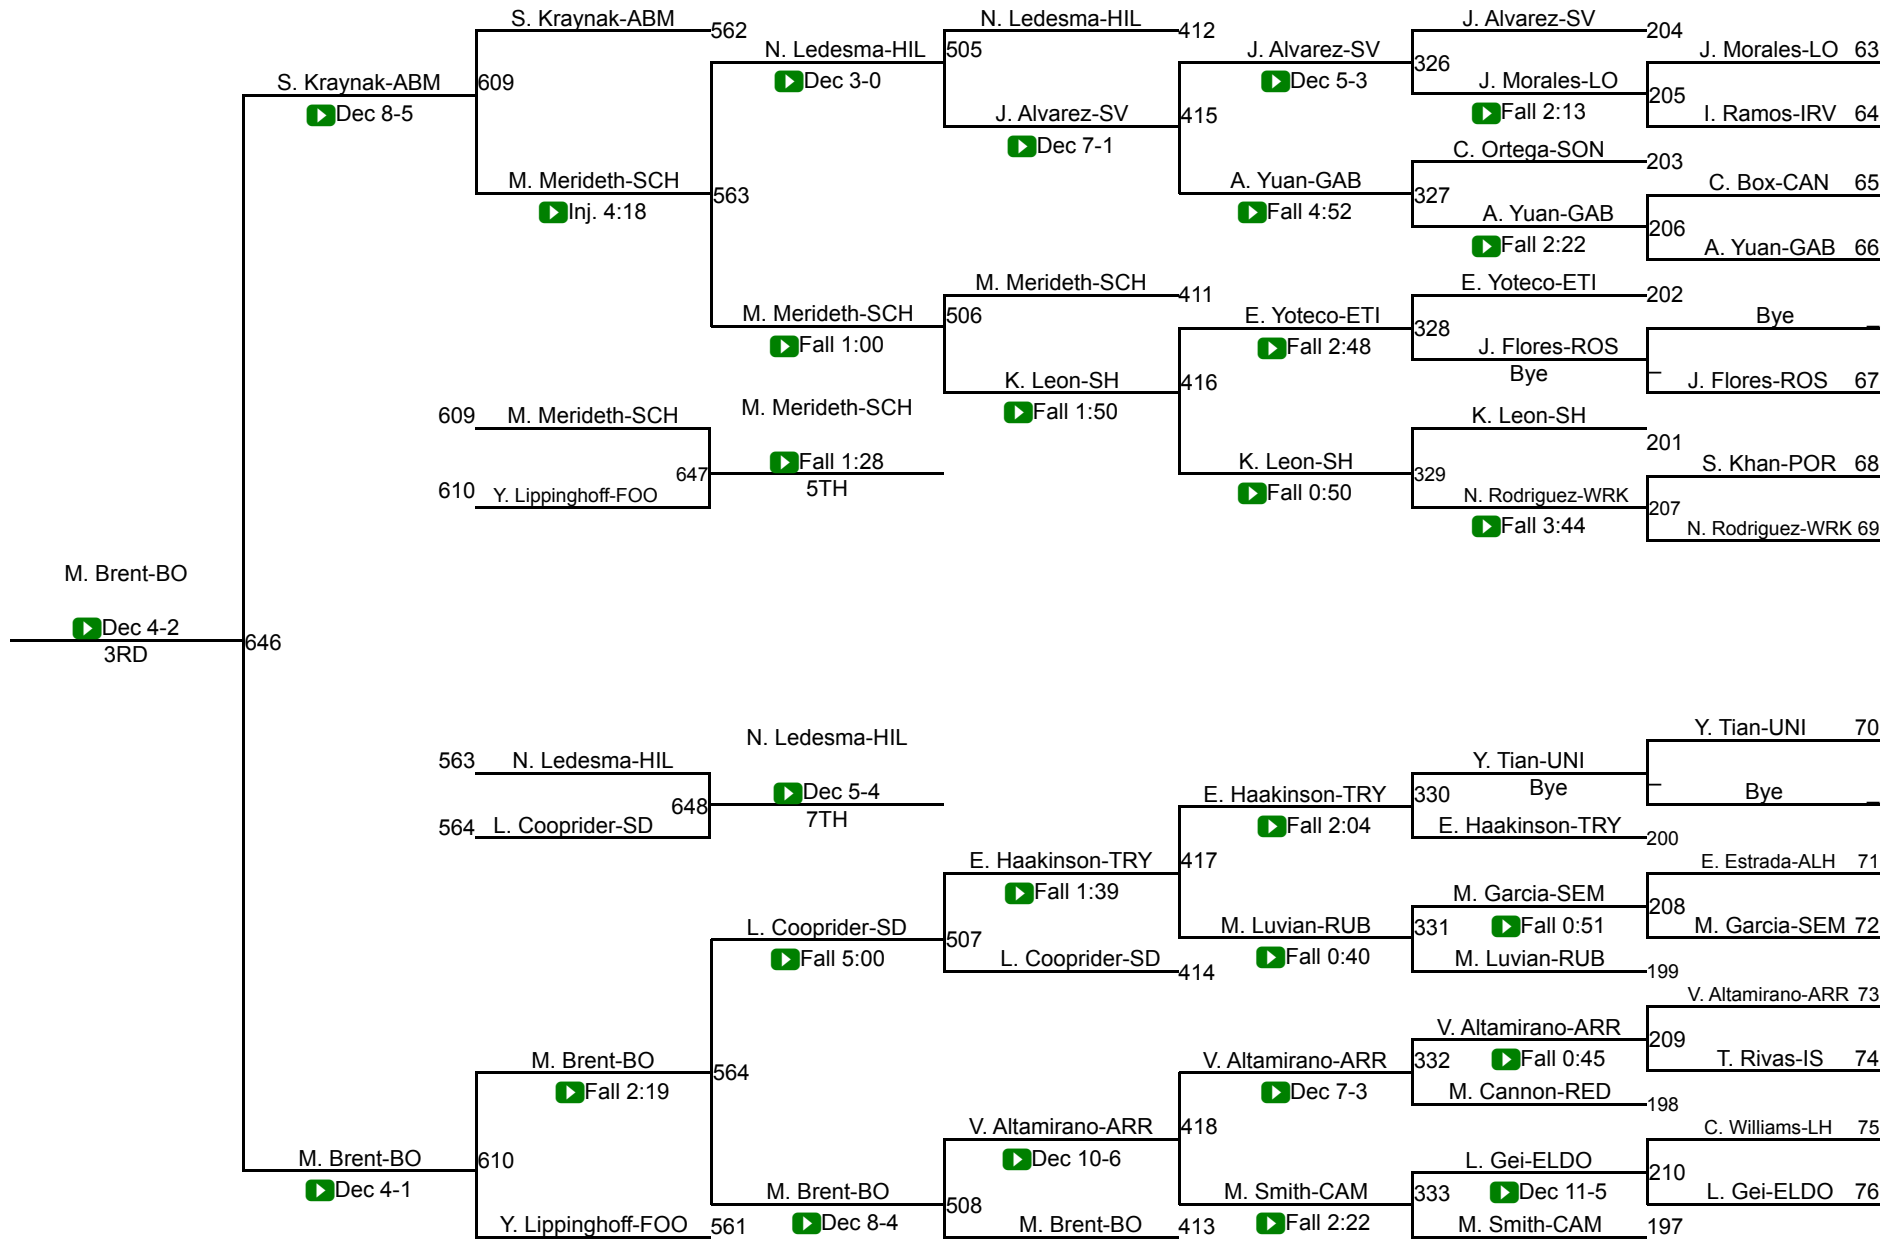

CIF Qualifier 120