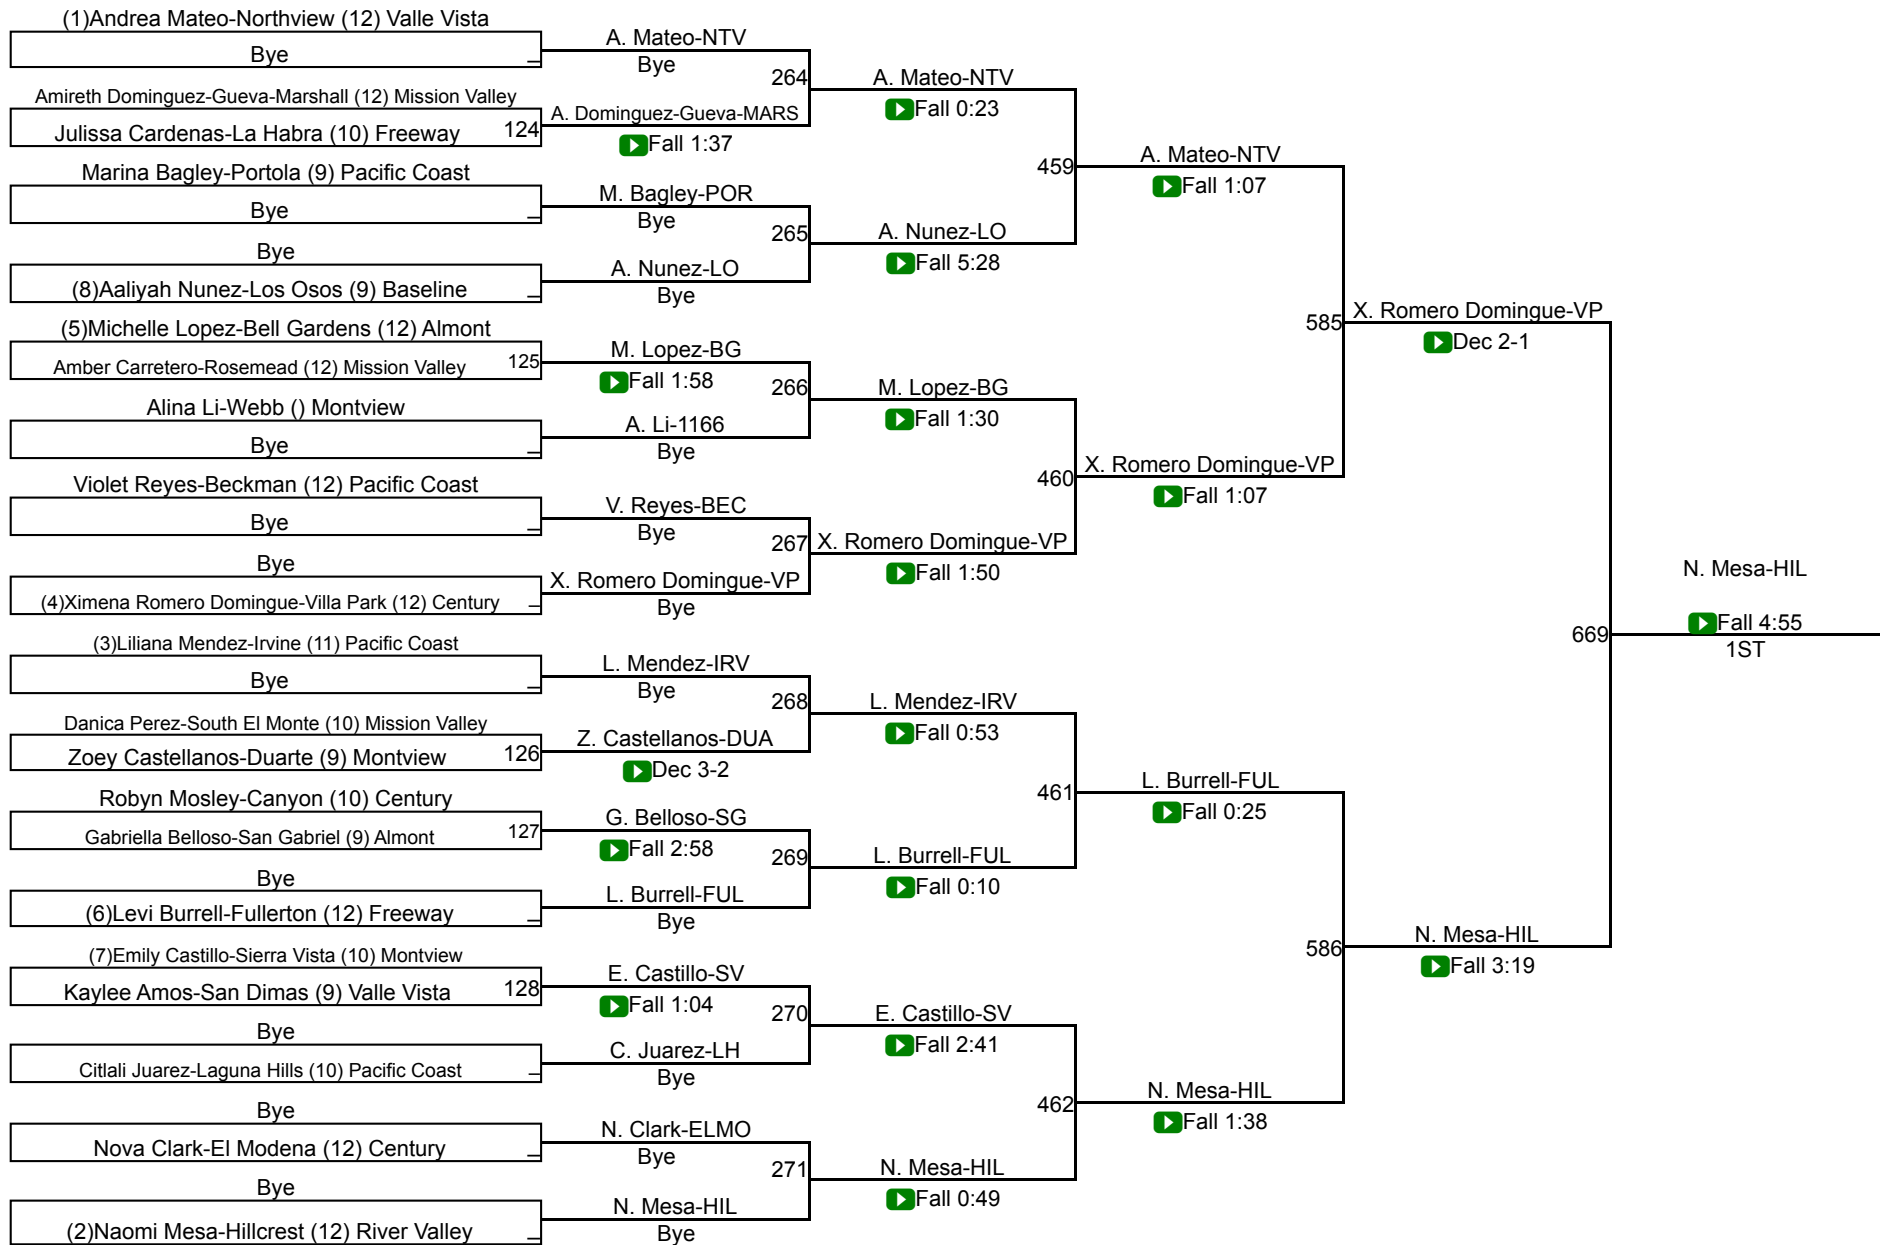

CIF Qualifier 140

CIF Qualifier 140

CIF SS Girls Individuals Northern Div

CIF Qualifier 145

CIF Qualifier 145

CIF SS Girls Individuals Northern Div

CIF Qualifier 155

CIF Qualifier 155