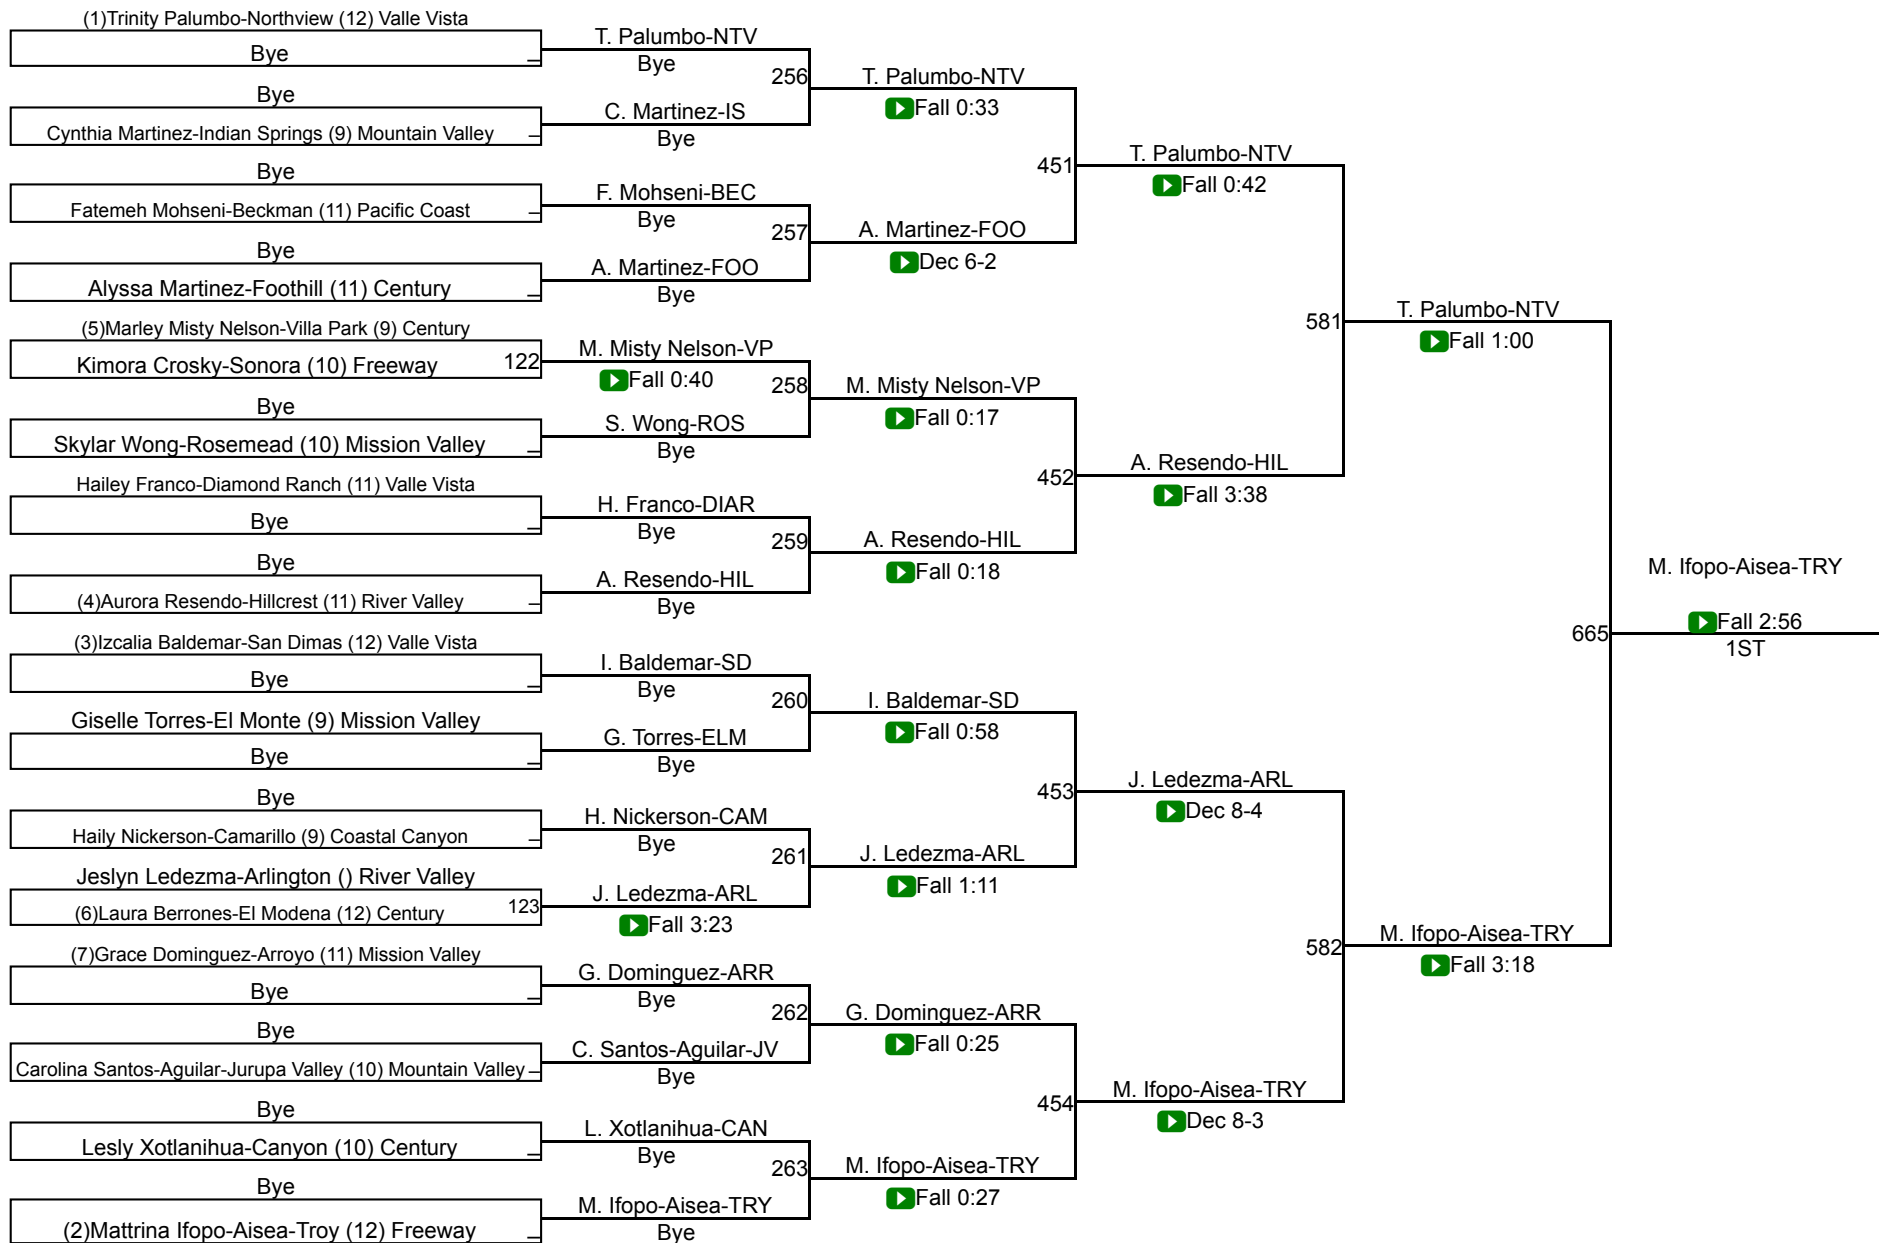

CIF Qualifier 140

CIF Qualifier 140

CIF SS Girls Individuals Northern Div

CIF Qualifier 145

CIF Qualifier 145

CIF SS Girls Individuals Northern Div

CIF Qualifier 155

CIF Qualifier 155