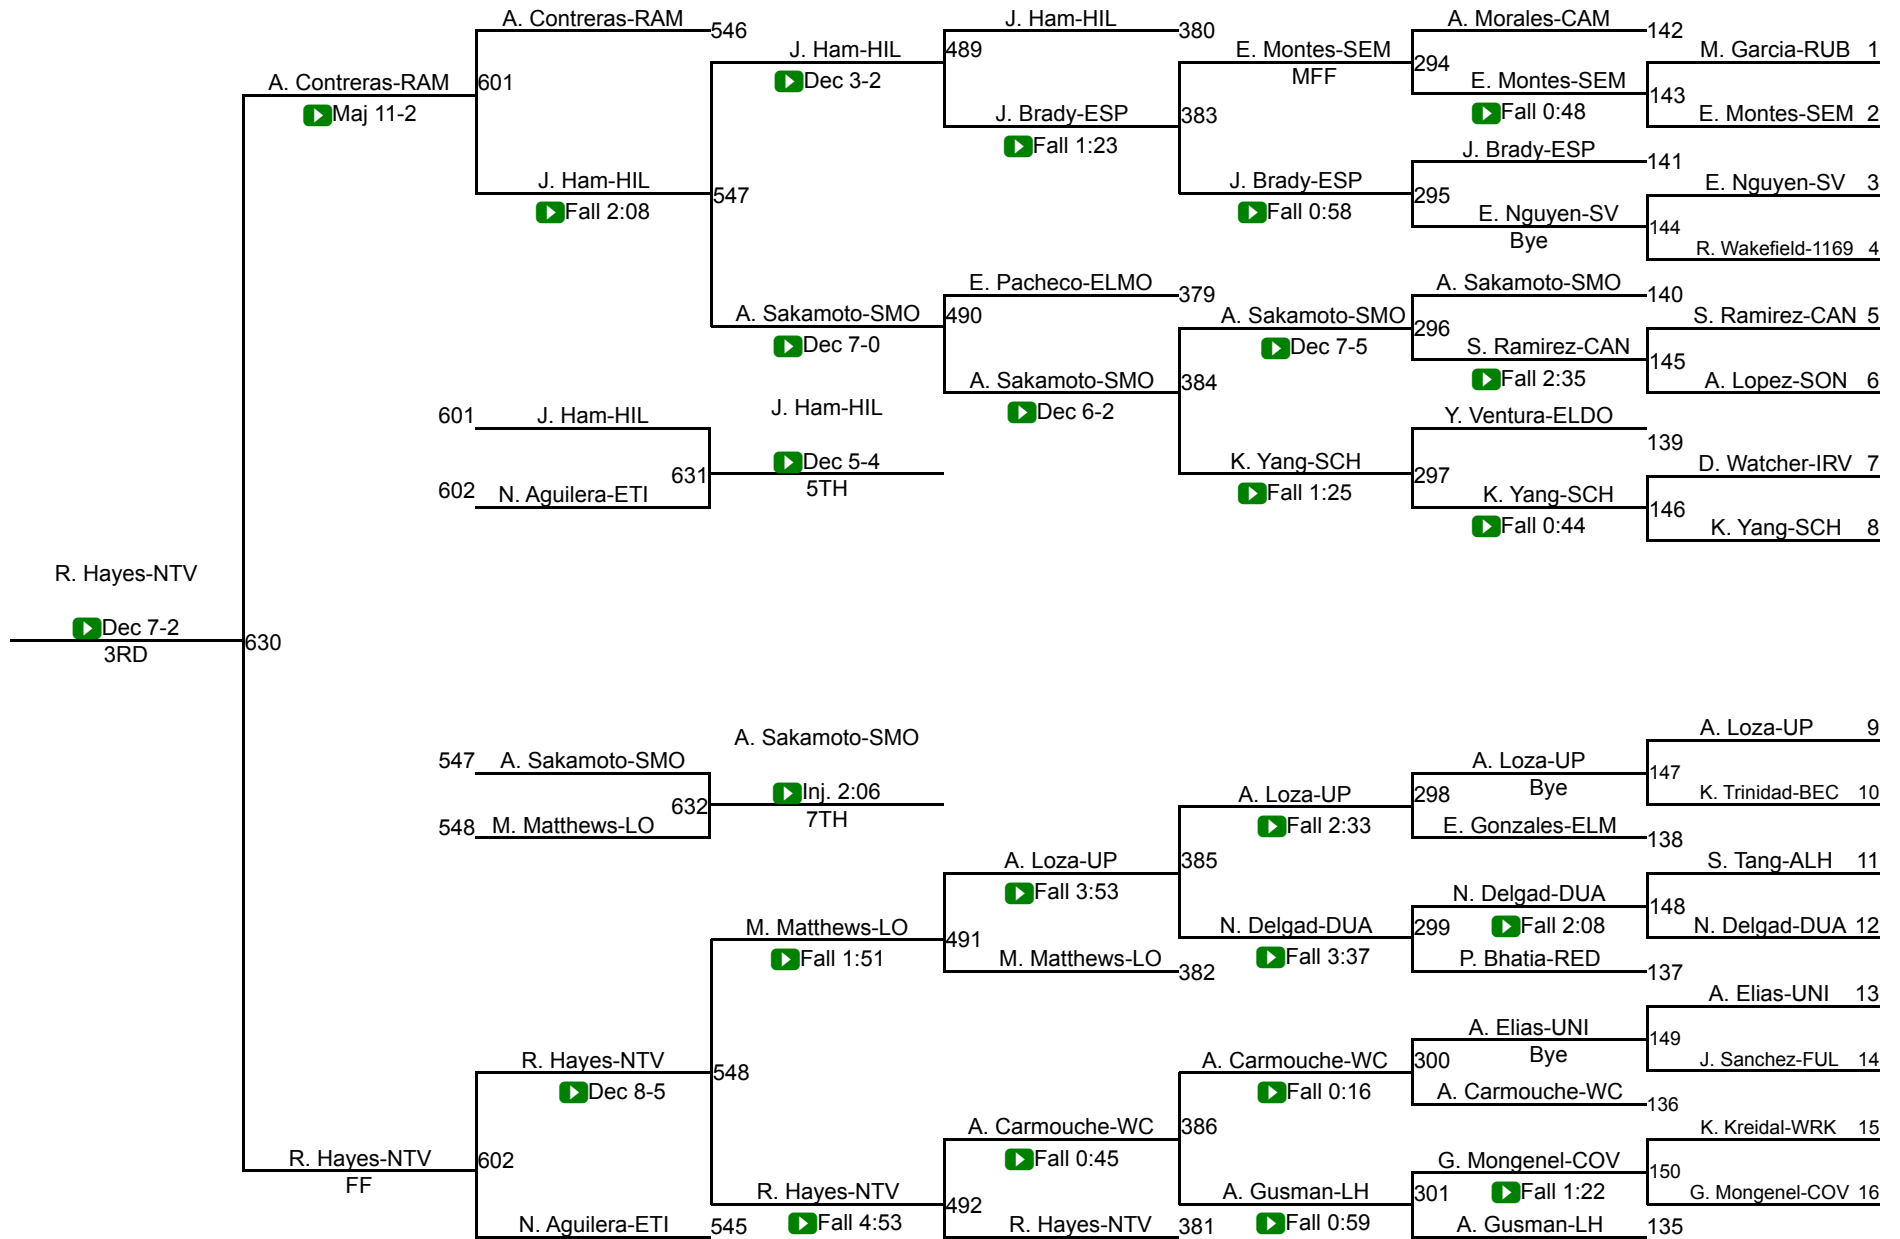

CIF SS Girls Individuals Northern Div

CIF Qualifier 100

(1)Katherine Hernandez-Bell Gardens (12) Almont	1	K. Hernandez-BG						
Melanie Garcia-Rubidoux (12) Mountain Valley		▶ Fall 0:35	135	K. Hernandez-BG	▶ Fall 0:30			
Evelyn Montes-South El Monte (10) Mission Valley	2	A. Gusman-LH						
Ashley Gusman-Laguna Hills (12) Pacific Coast		▶ Fall 0:31						
Emily Pacheco-El Modena (10) Century	3	E. Pacheco-ELMO		379	K. Hernandez-BG	▶ Fall 1:09		
Elise Nguyen-Sierra Vista (9) Montview		▶ Fall 0:19	136	E. Pacheco-ELMO	▶ Fall 4:59			
Rheannon Wakefield-Simi Valley ( ) Coastal Canyon	4	A. Carmouche-WC						
(8)Ashley Carmouche-West Covina (12) Valle Vista		FF						
(5)Nayomi Aguilera-Etiwanda (11) Baseline	5	N. Aguilera-ETI						
Skye Ramirez-Canyon (11) Century		▶ Fall 3:26	137	N. Aguilera-ETI	▶ Fall 1:31			
Aryanna Lopez-Sonora (9) Freeway	6	P. Bhatia-RED						
Pari Bhatia-Redondo Union (10) Bay		▶ Dec 8-4						
Delilah Watcher-Irvine (9) Pacific Coast	7	E. Gonzales-ELM		380	N. Aguilera-ETI	▶ Fall 4:38		
Emma Gonzales-El Monte (11) Mission Valley		▶ Fall 4:19	138	J. Ham-HIL	▶ Fall 1:25			
Katelyn Yang-Schurr (10) Almont	8	J. Ham-HIL						
(4)Julia Ham-Hillcrest (11) River Valley		▶ Fall 2:58						
(3)Destiny Huitron-Arroyo (11) Mission Valley	9	D. Huitron-ARR						
Avril Loza-Upland (10) Baseline		▶ Fall 0:28	139	D. Huitron-ARR	▶ Fall 1:07			
Kaila Trinidad-Beckman (10) Pacific Coast	10	Y. Ventura-ELDO						
Yanitza Ventura-El Dorado (10) Century		FF						
Arata Sakamoto-Santa Monica (10) Bay	11	A. Sakamoto-SMO		381	D. Huitron-ARR	▶ Dec 5-2		
Sunny Tang-Alhambra (12) Almont		▶ Maj 12-0	140	R. Hayes-NTV	▶ Dec 10-3			
Noemi Delgad-Duarte (11) Montview	12	R. Hayes-NTV						
(6)Ryleigh Hayes-Northview (12) Valle Vista		▶ Fall 2:18						
(7)Jaedis Brady-Esperanza (10) Century	13	J. Brady-ESP						
Angelina Elias-University (9) Pacific Coast		▶ Fall 0:14	141	M. Matthews-LO	▶ Dec 11-7			
Mackenzie Matthews-Los Osos (10) Baseline	14	M. Matthews-LO						
Jessica Sanchez-Fullerton (11) Freeway		Bye						
Anysa Morales-Camarillo (9) Coastal Canyon	15	A. Morales-CAM		382	A. Contreras-RAM	▶ Fall 0:59		
Kyra Kreidal-Workman (11) Montview		▶ Fall 3:49	142	A. Contreras-RAM	▶ Fall 1:40			
Giselle Mongenei-Covina (10) Valle Vista	16	A. Contreras-RAM						
(2)Ayana Contreras-Ramona (11) River Valley		▶ Fall 0:38						
				545	K. Hernandez-BG	▶ Fall 1:38		
				546	D. Huitron-ARR	▶ Fall 2:57		
				629	K. Hernandez-BG	▶ Fall 5:24	1ST	

CIF Qualifier 100