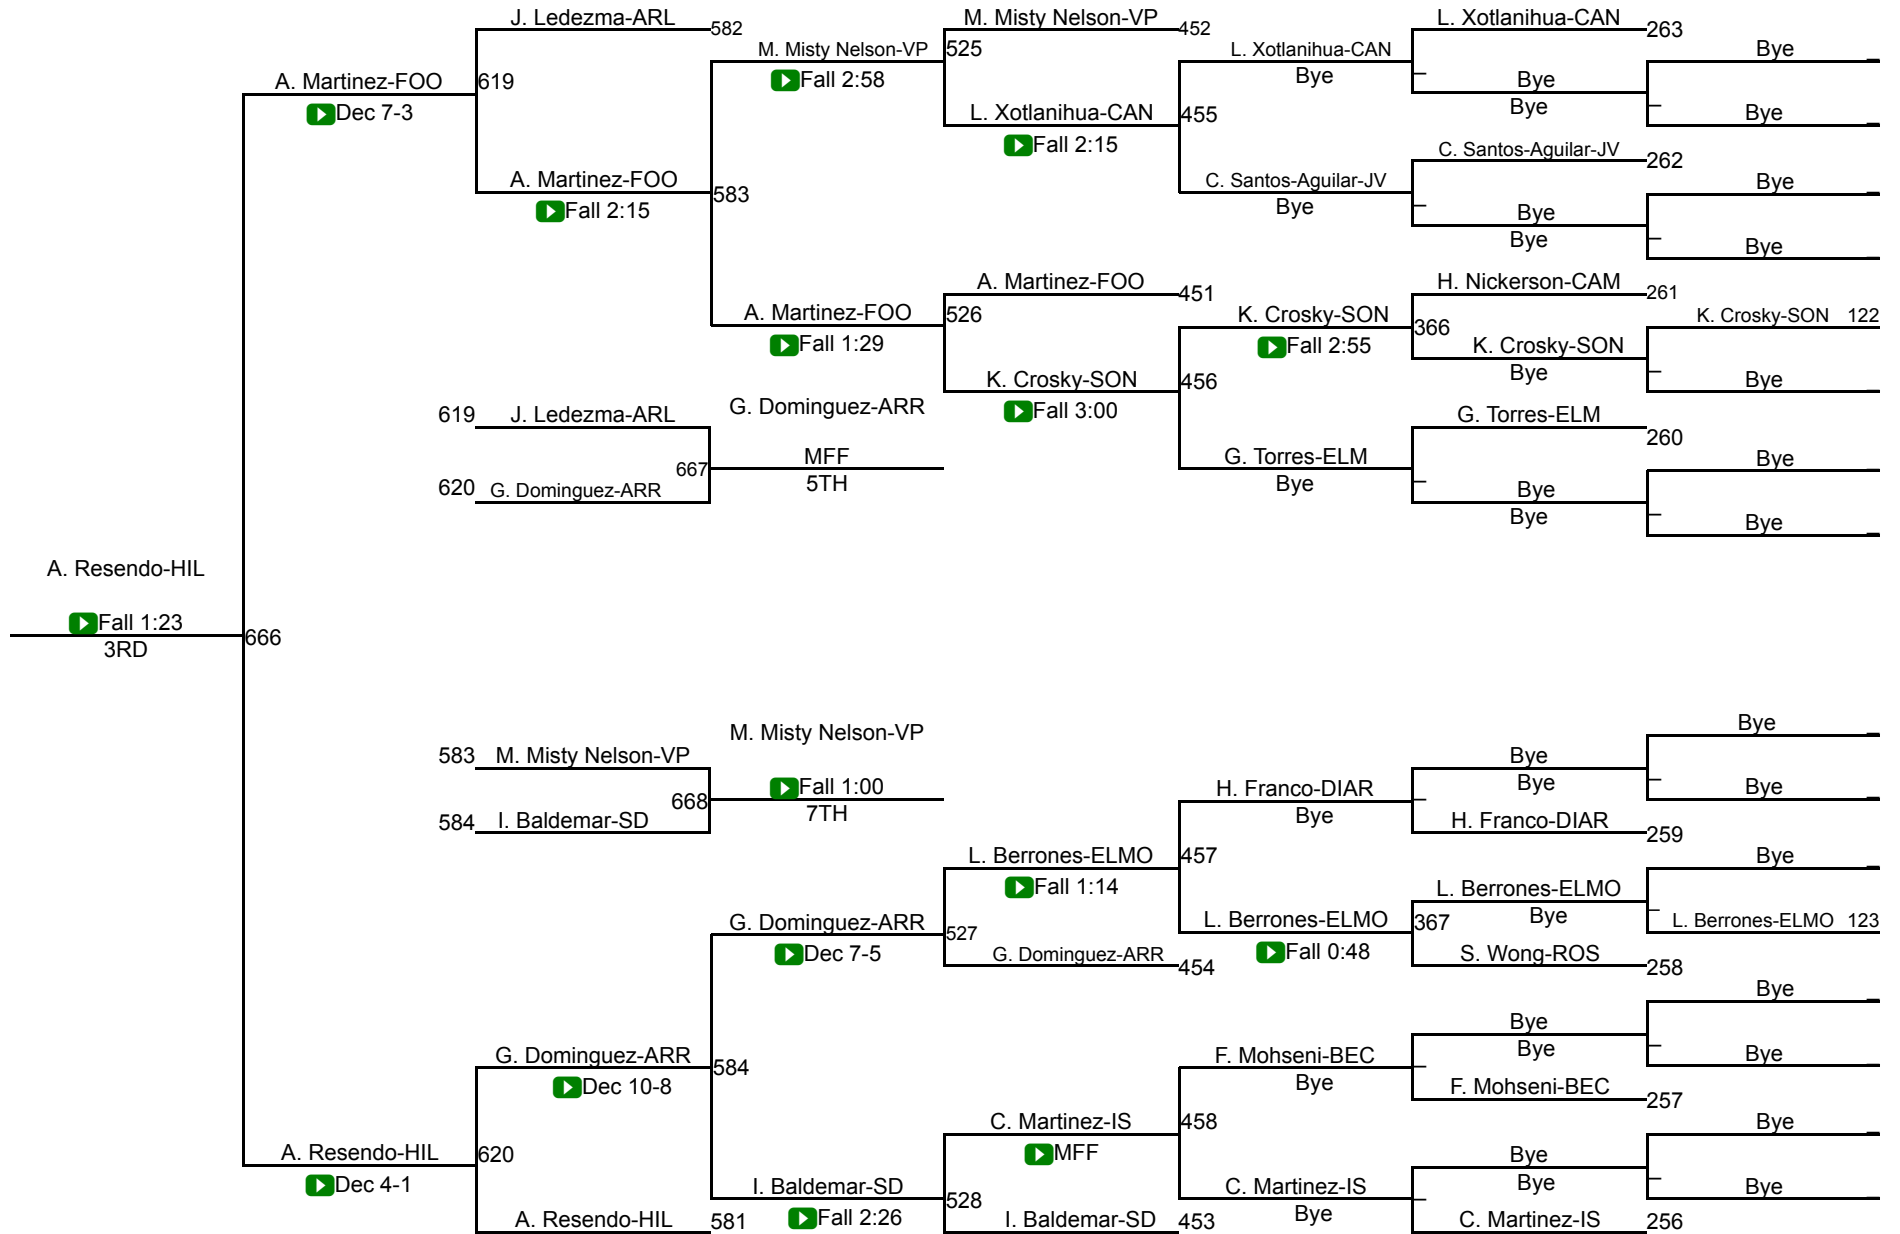

CIF Qualifier 140

CIF Qualifier 140

CIF SS Girls Individuals Northern Div

CIF Qualifier 145

CIF Qualifier 145

CIF SS Girls Individuals Northern Div

CIF Qualifier 155

CIF Qualifier 155