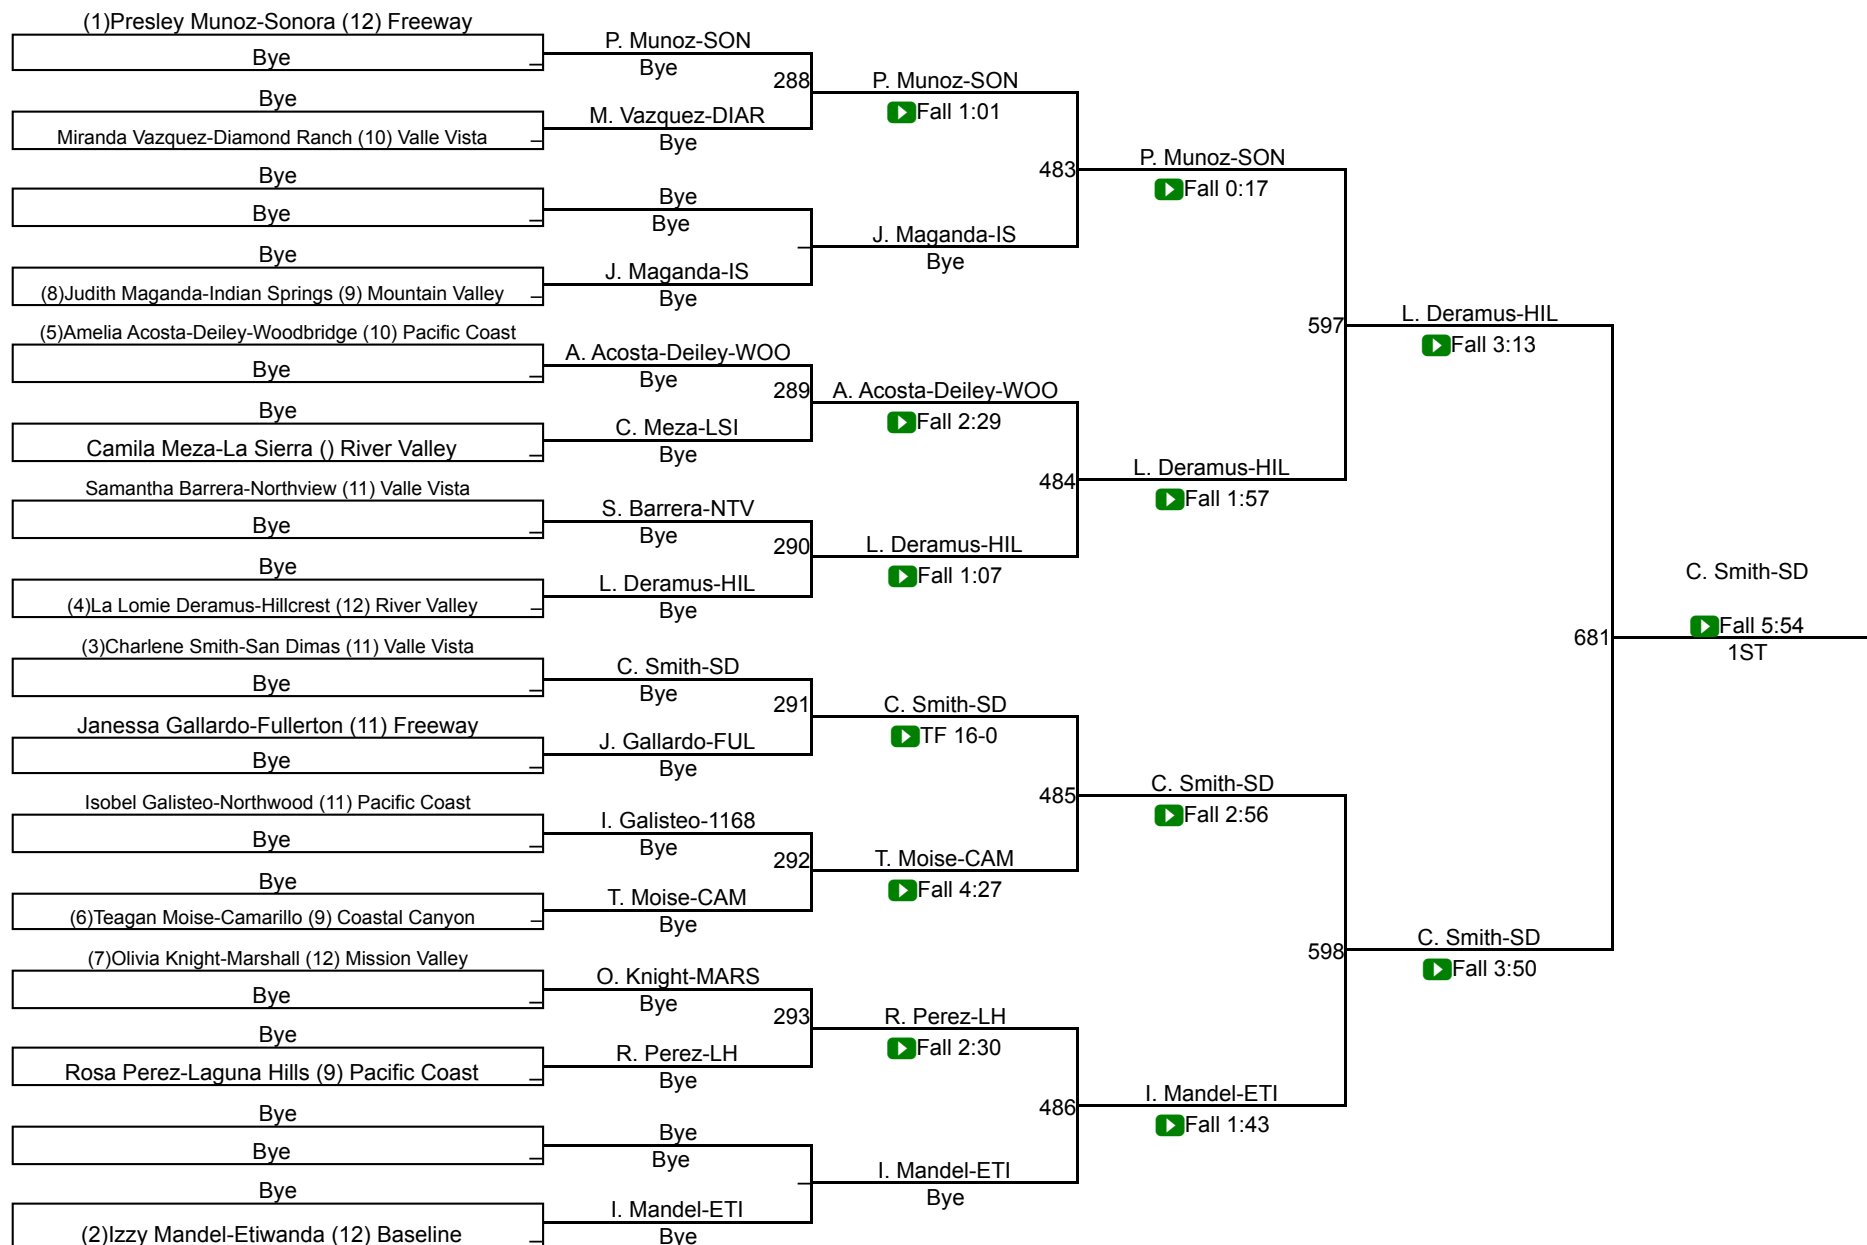

CIF SS Girls Individuals Northern Div

CIF Qualifier 170

CIF Qualifier 170

CIF SS Girls Individuals Northern Div

CIF Qualifier 190

CIF Qualifier 190

CIF SS Girls Individuals Northern Div

CIF Qualifier 235