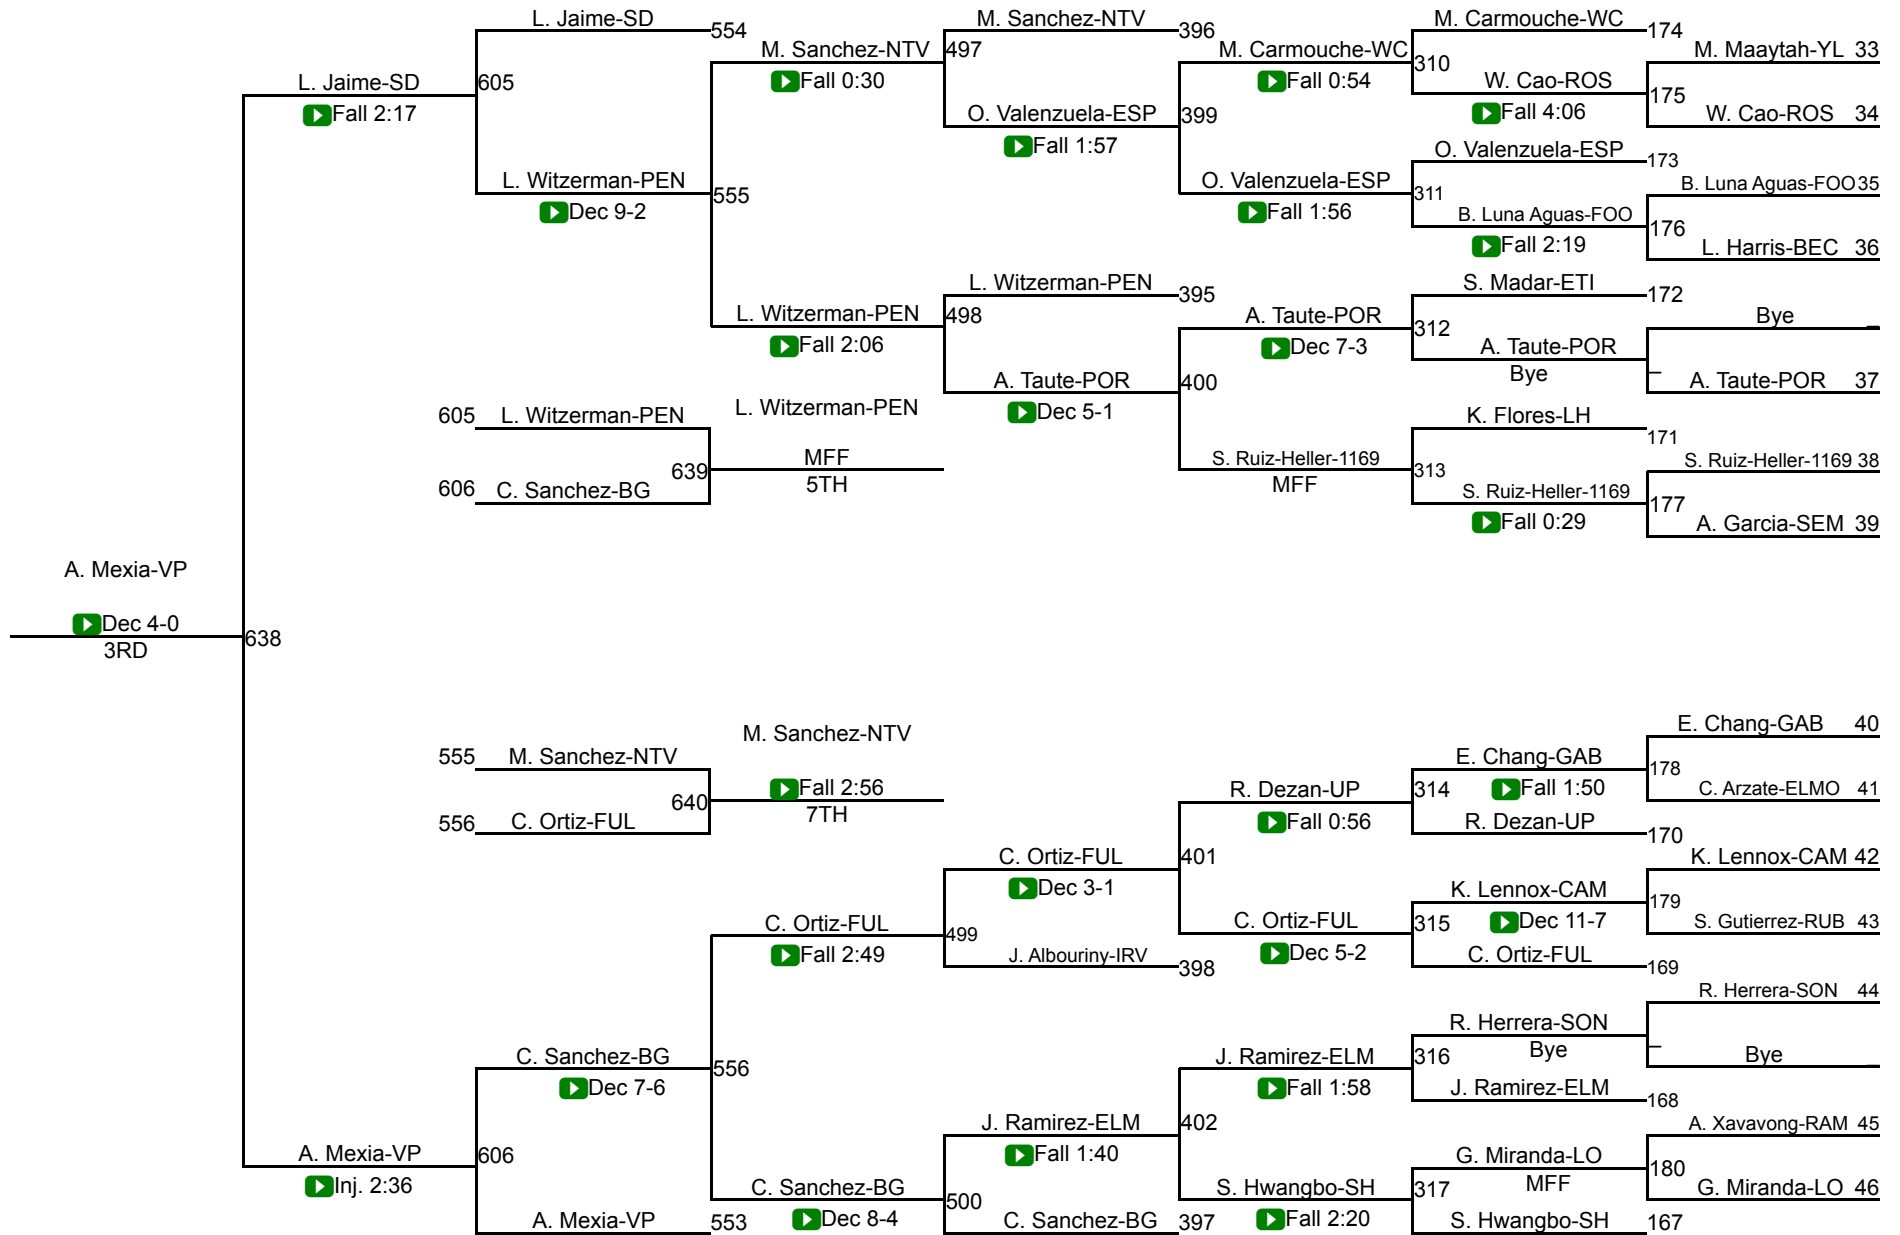

CIF Qualifier 105

CIF SS Girls Individuals Northern Div

CIF Qualifier 110

CIF Qualifier 110

CIF SS Girls Individuals Northern Div

CIF Qualifier 115

CIF Qualifier 115

CIF SS Girls Individuals Northern Div