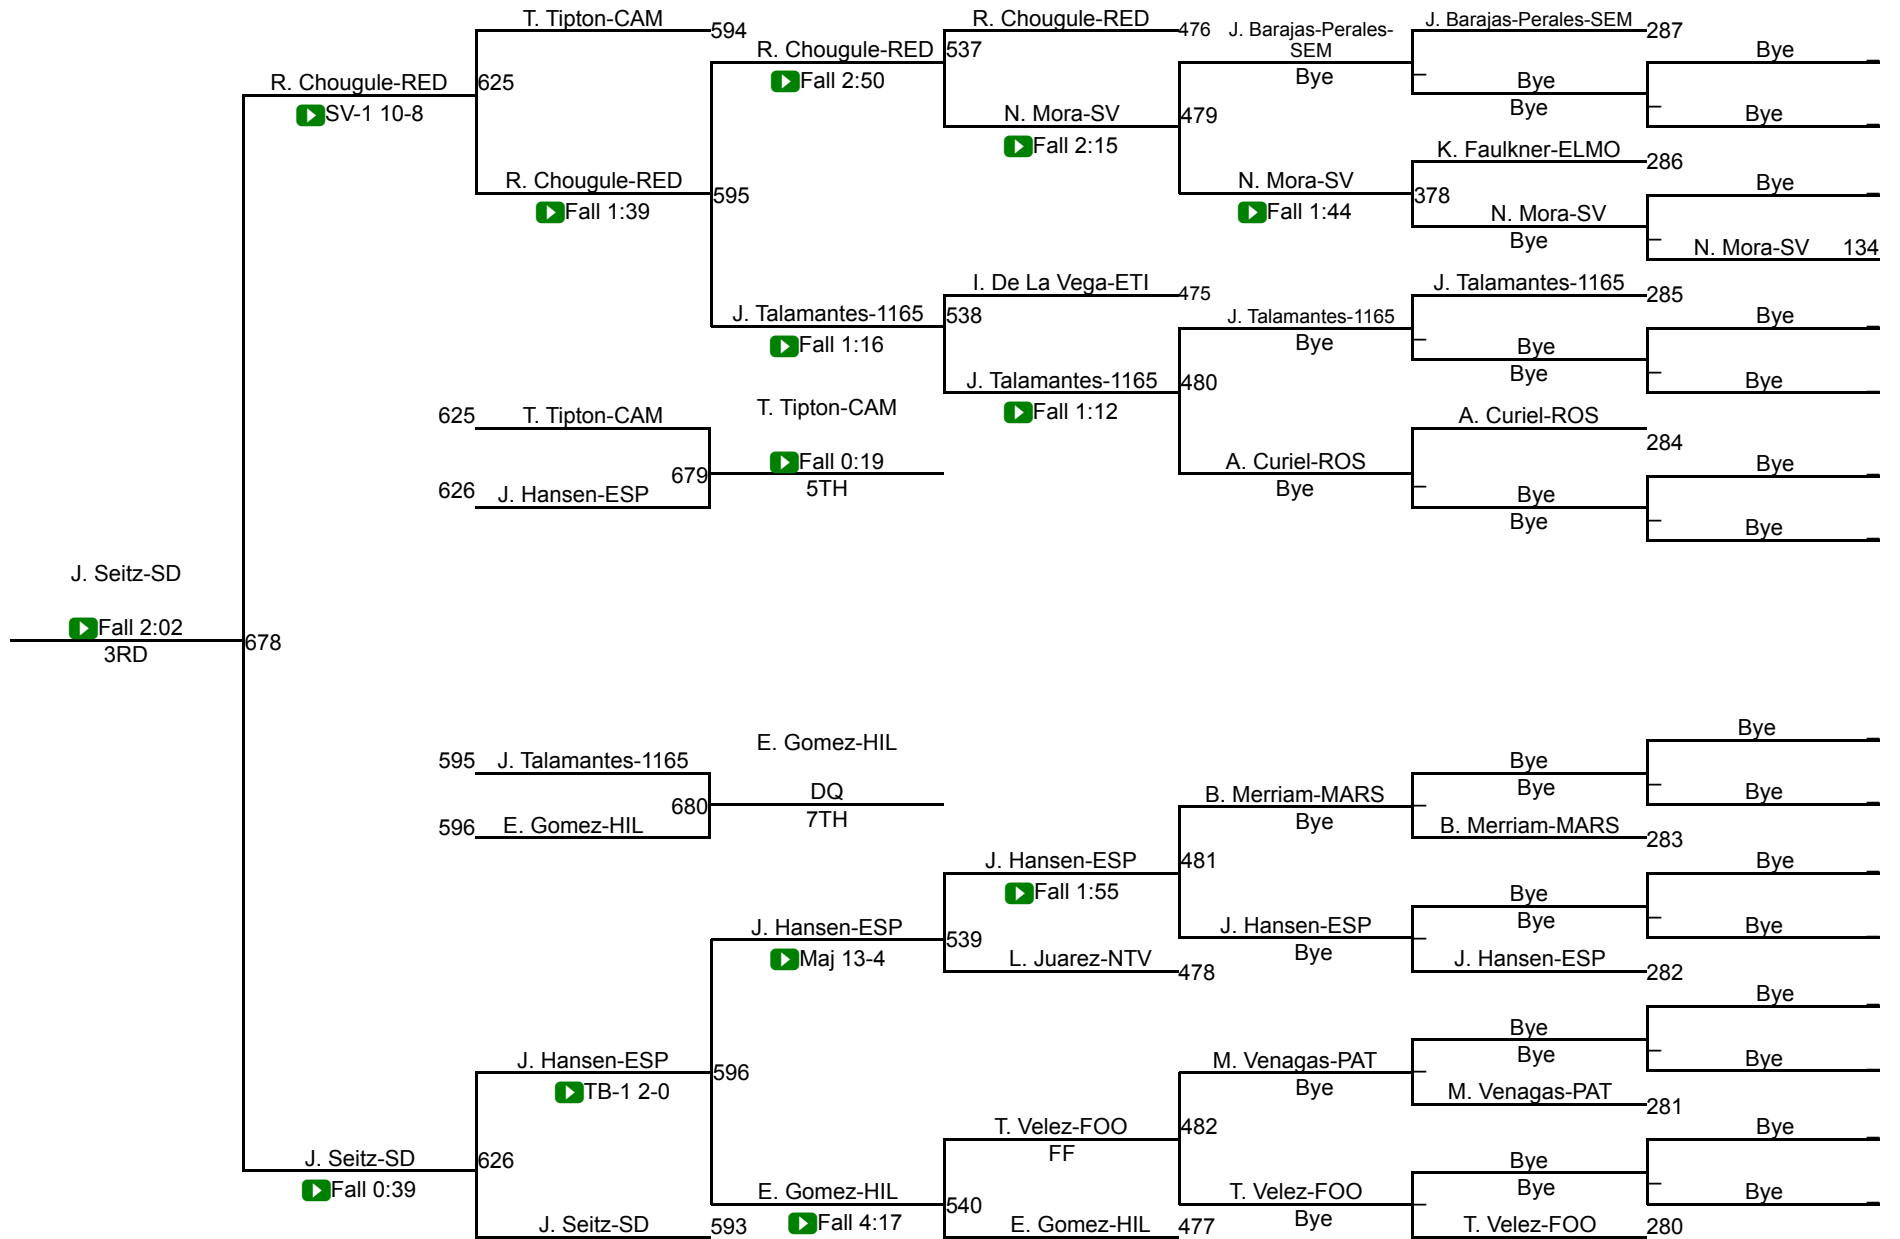

CIF SS Girls Individuals Northern Div

CIF Qualifier 170

CIF Qualifier 170

CIF SS Girls Individuals Northern Div

CIF Qualifier 190

CIF Qualifier 190

CIF SS Girls Individuals Northern Div

CIF Qualifier 235