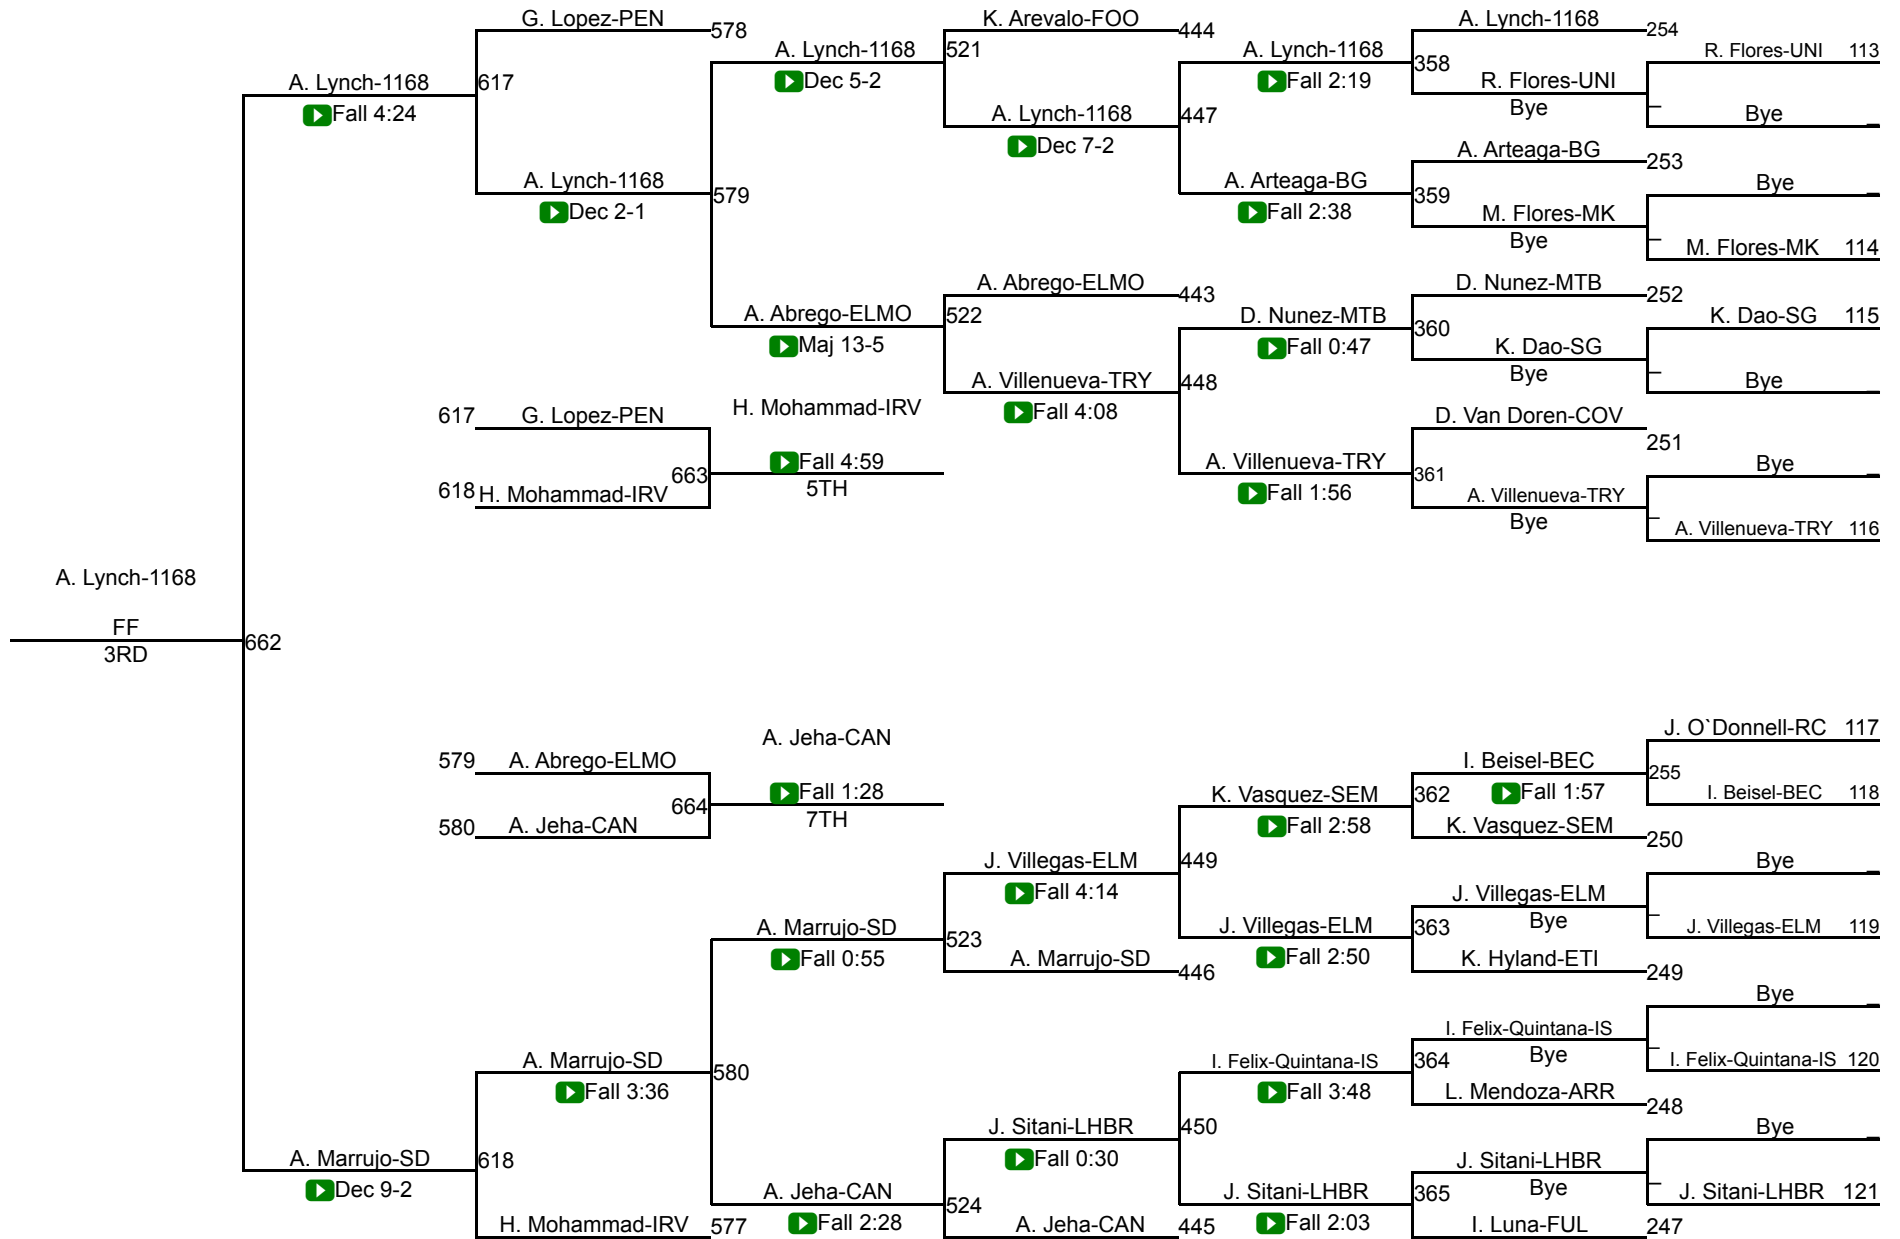

CIF Qualifier 140