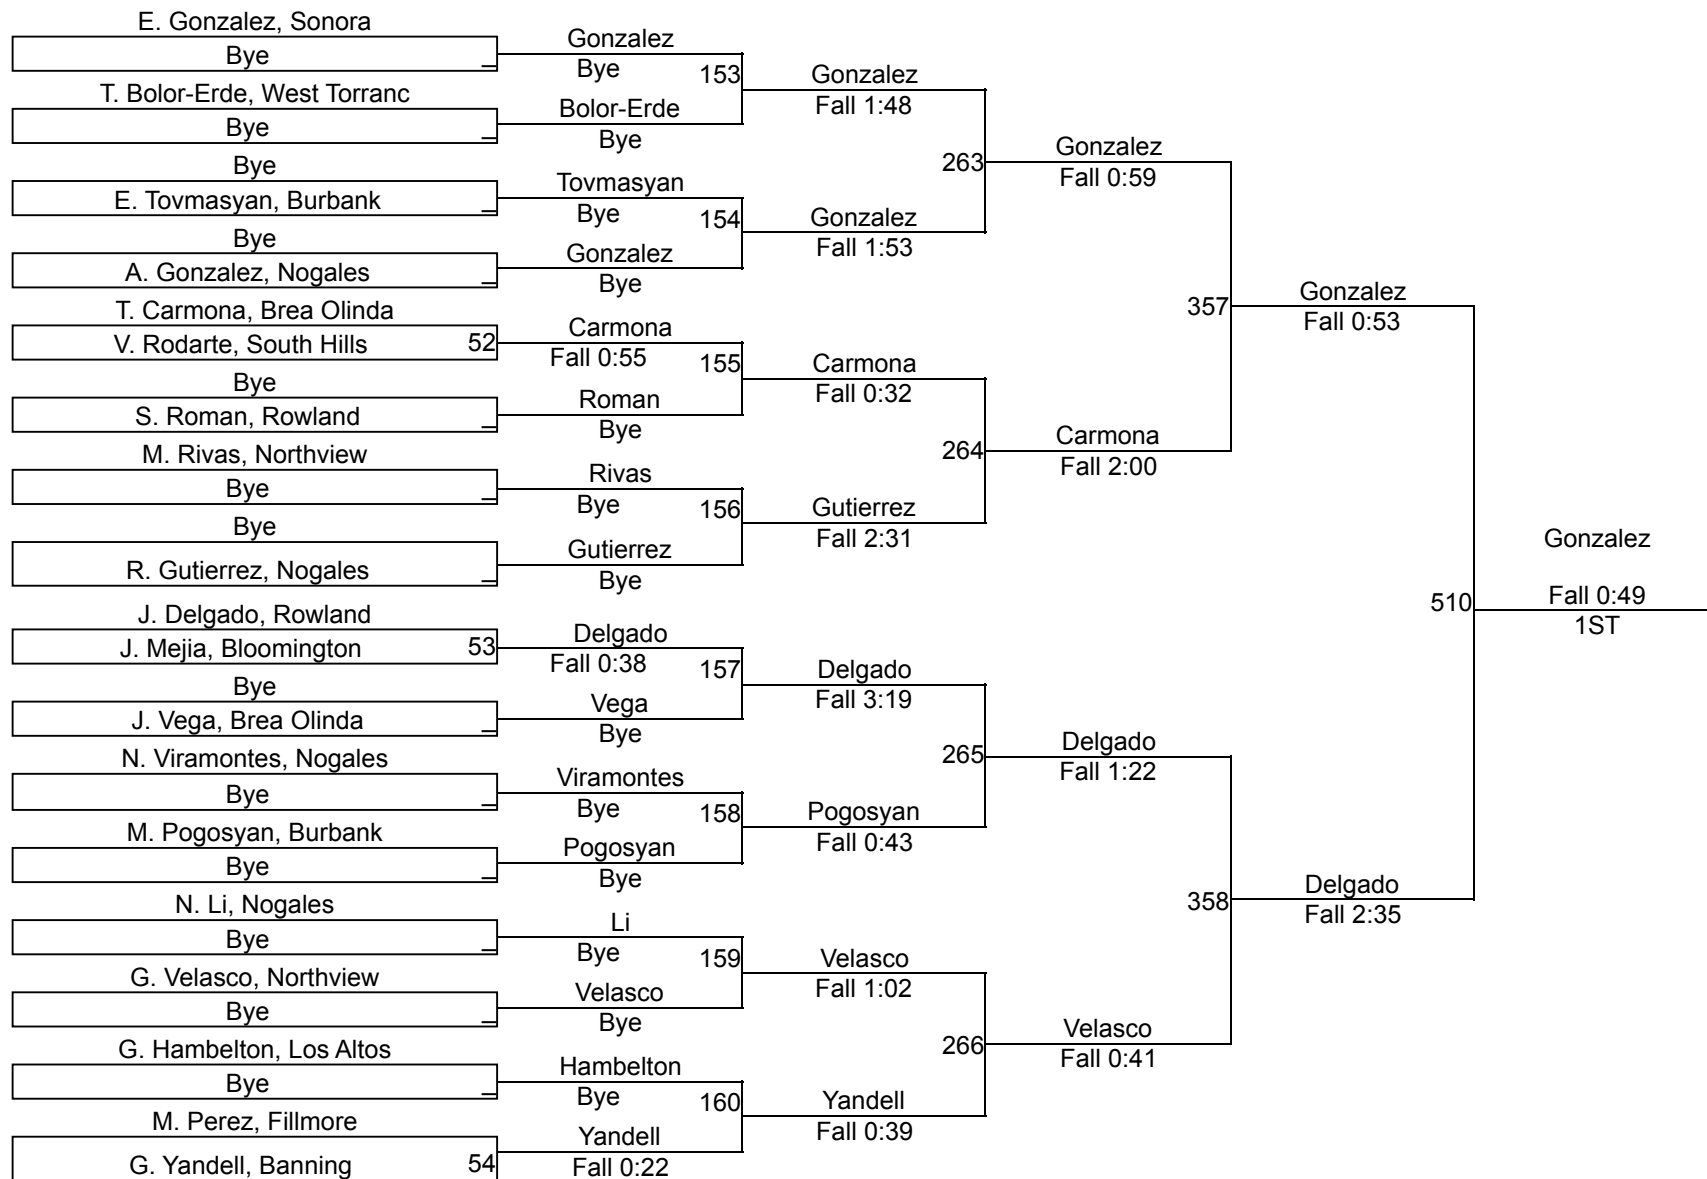

Boys 215

Boys 215

Ralph Harris Invitational

Boys 285

Boys 285

Ralph Harris Invitational (Girls) Rowland High School January 13, 2024

Lower Weight MVP

Reighlene Valdez
Long Beach Poly
100 Pounds