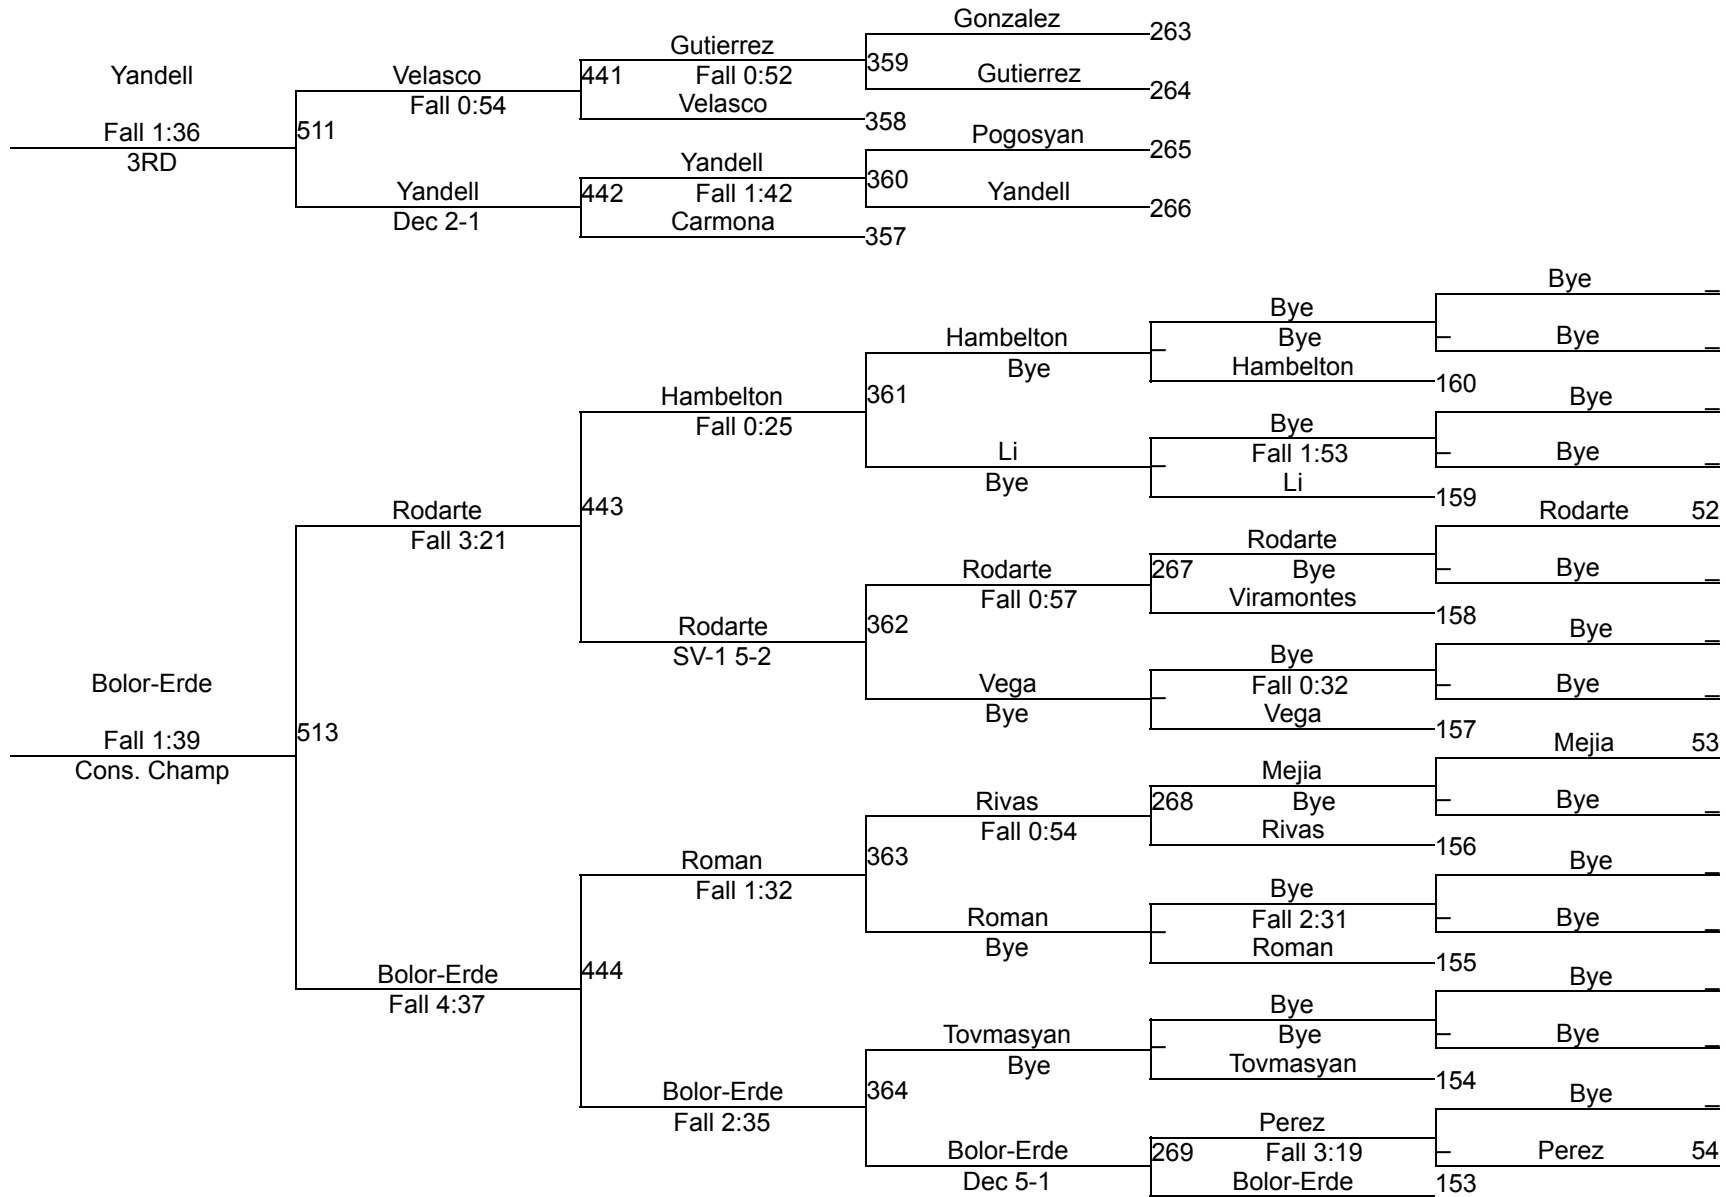

Boys 215

Boys 215

Ralph Harris Invitational

Boys 285

Boys 285

Ralph Harris Invitational (Girls) Rowland High School January 13, 2024

Lower Weight MVP

Reighlene Valdez
Long Beach Poly
100 Pounds