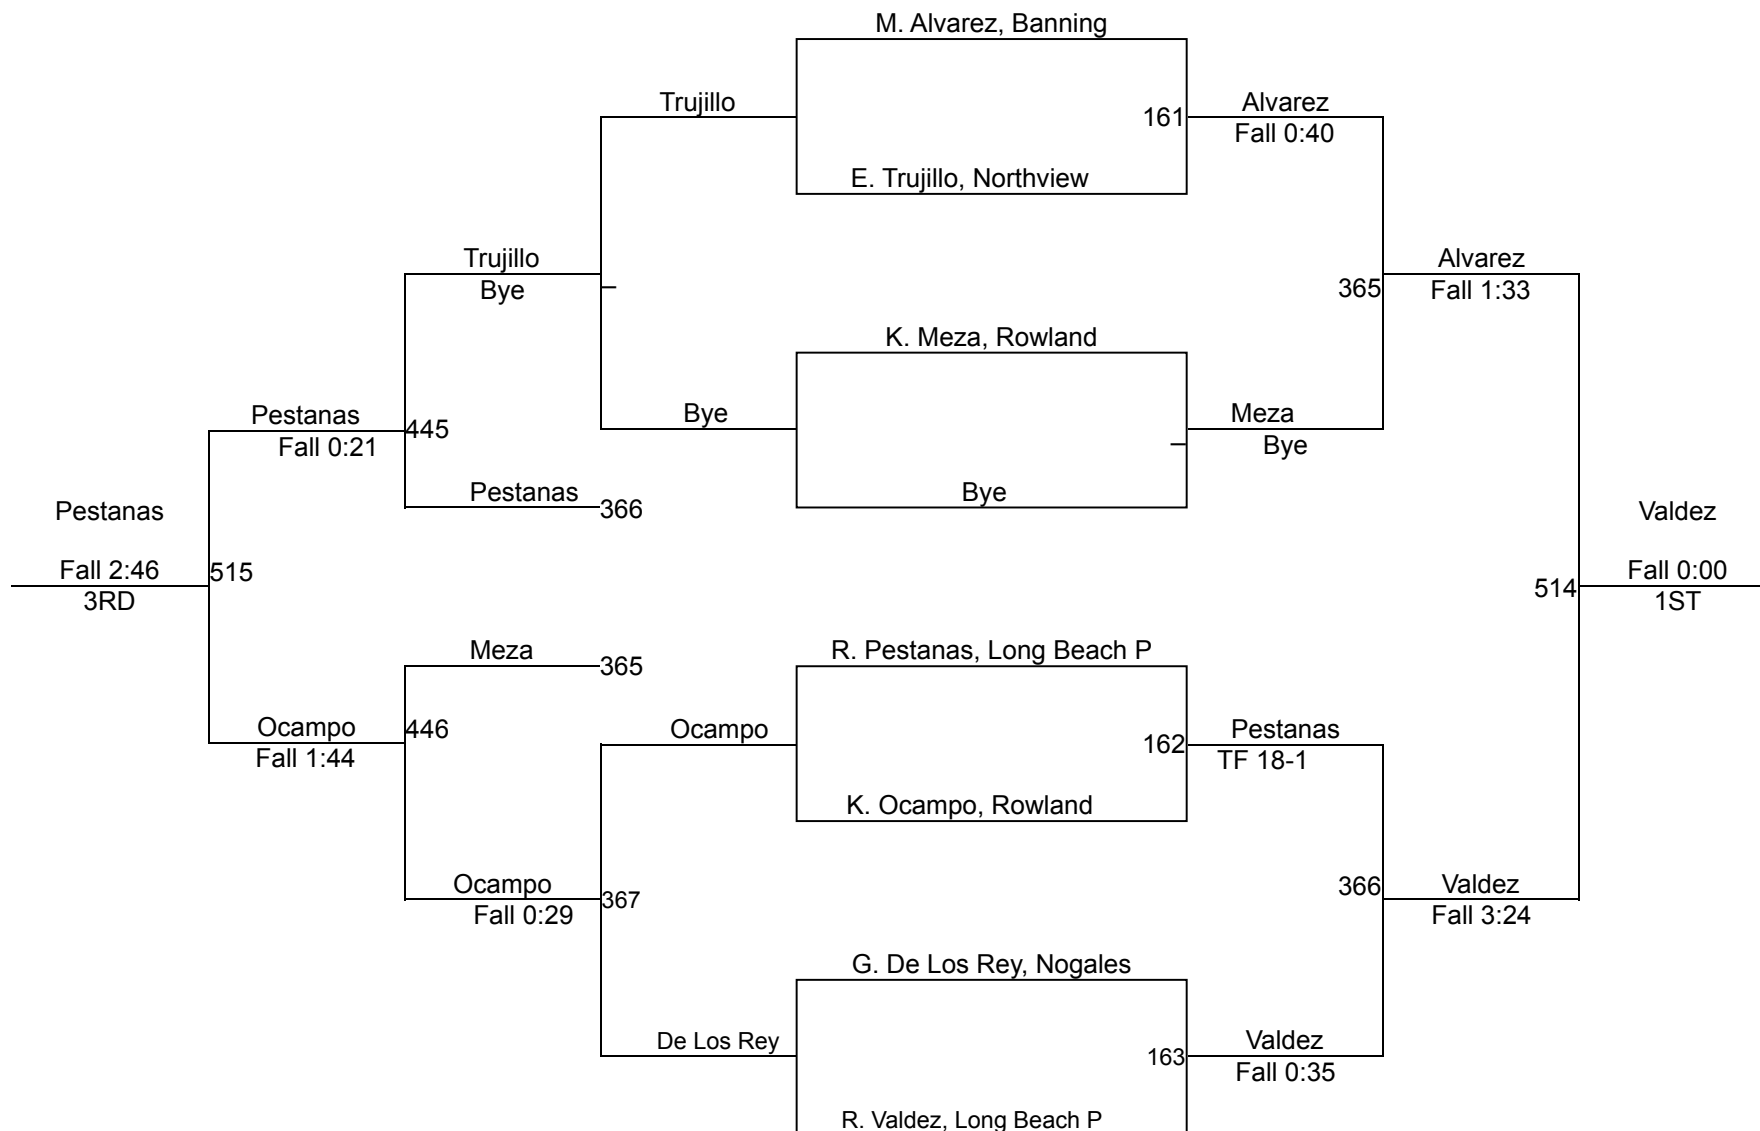

Ralph Harris Invitational (Girls) Rowland High School January 13, 2024

Lower Weight MVP

Reighlene Valdez
Long Beach Poly
100 Pounds

Upper Weight MVP

Suryna Pineda
Los Altos
135 Pounds

Placers

100 Pounds		
1st	Reighlene Valdez	Long Beach Poly
2nd	Marisa Alvarez	Banning
3rd	Riley Pestanas	Long Beach Poly
4th	Kimberly Ocampo	Rowland

105 Pounds		
1st	Daniela Angeles	Long Beach Poly
2nd	Nory Martinez	Rowland
3rd	Austin Desai	Burbank
4th	Isabella Sanchez	Northview

110 Pounds		
1st	Bowie Hernandez	San Pedro
2nd	Mae Maaytah	Yorba Linda
3rd	Nicole Comia	Long Beach Poly
4th	Rylee Herrera	Sonora

115 Pounds		
1st	Kristine Comia	Long Beach Poly
2nd	Serena Shen	Rowland
3rd	Jenny Alvarado	Banning
4th	Valerie Bello	Coachella Valley

120 Pounds		
1st	Marci Cueva	Northview
2nd	Destiny Contreras	San Pedro
3rd	Kayla Brent	Brea Olinda
4th	Sienna Moyer	Yorba Linda

125 Pounds		
1st	Alexa Calleja	San Pedro
2nd	Mariana Ibarra	Coachella Valley
3rd	Iolana Yandell	Banning
4th	Chloe Ho	Sonora

130 Pounds		
1st	Kendall Chapman	Burbank
2nd	Anabelle Figueroa	Northview
3rd	Allison Macias	Coachella Valley
4th	Annette Fuentes	Los Altos

135 Pounds		
1st	Suryna Pineda	Los Altos
2nd	Natalia Herrera	Fillmore
3rd	Taylor Glavas	Long Beach Poly
4th	Emma Rodriguez	Sonora

140 Pounds		
1st	Alexa Martinez	Fillmore
2nd	Priscilla Monson	San Pedro
3rd	Maria Vargas	Bloomington
4th	Devyn Kripp	Long Beach Poly

145 Pounds		
1st	Ashley Soto	Bloomington
2nd	Emily Cruz	Northview
3rd	Evelin Telliz	Rowland
4th	Sophia Camacho	Coachella Valley

155 Pounds		
1st	Berlynn Te'Rinah Solia-Tago	Long Beach Poly
2nd	Janette Gallegos	Bloomington
3rd	Nayeli Martinez	Banning
4th	Heidi Palacios	Burbank

170 Pounds		
1st	Isabelle Ruiz	Burbank
2nd	Selieni Paseka	Long Beach Poly
3rd	Melissa Guerrero	Banning
4th	Rebecca Juarez	Northview

190 Pounds		
1st	Raven Ross	Long Beach Poly
2nd	Layla Juarez	Northview
3rd	Emilia Moreno	Banning
4th	Angelica Camacho	Bloomington

235 Pounds		
1st	Presley Munoz	Sonora
2nd	Dama Baes	Sonora
3rd	Erin Sarkisian	Burbank
4th	Ava Manzano	Fillmore

Team Score Final		
1	Long Beach Poly	164.5
2	Northview	112
3	Banning	95
4	Burbank	93
5	Bloomington	73
6	Rowland	72
7	Sonora	71
8	San Pedro	70
9	Fillmore	58
10	Coachella Valley	47
11	Los Altos	35
12	Brea Olinda	27
13	Yorba Linda	18

Ralph Harris Invitational

Girls 100