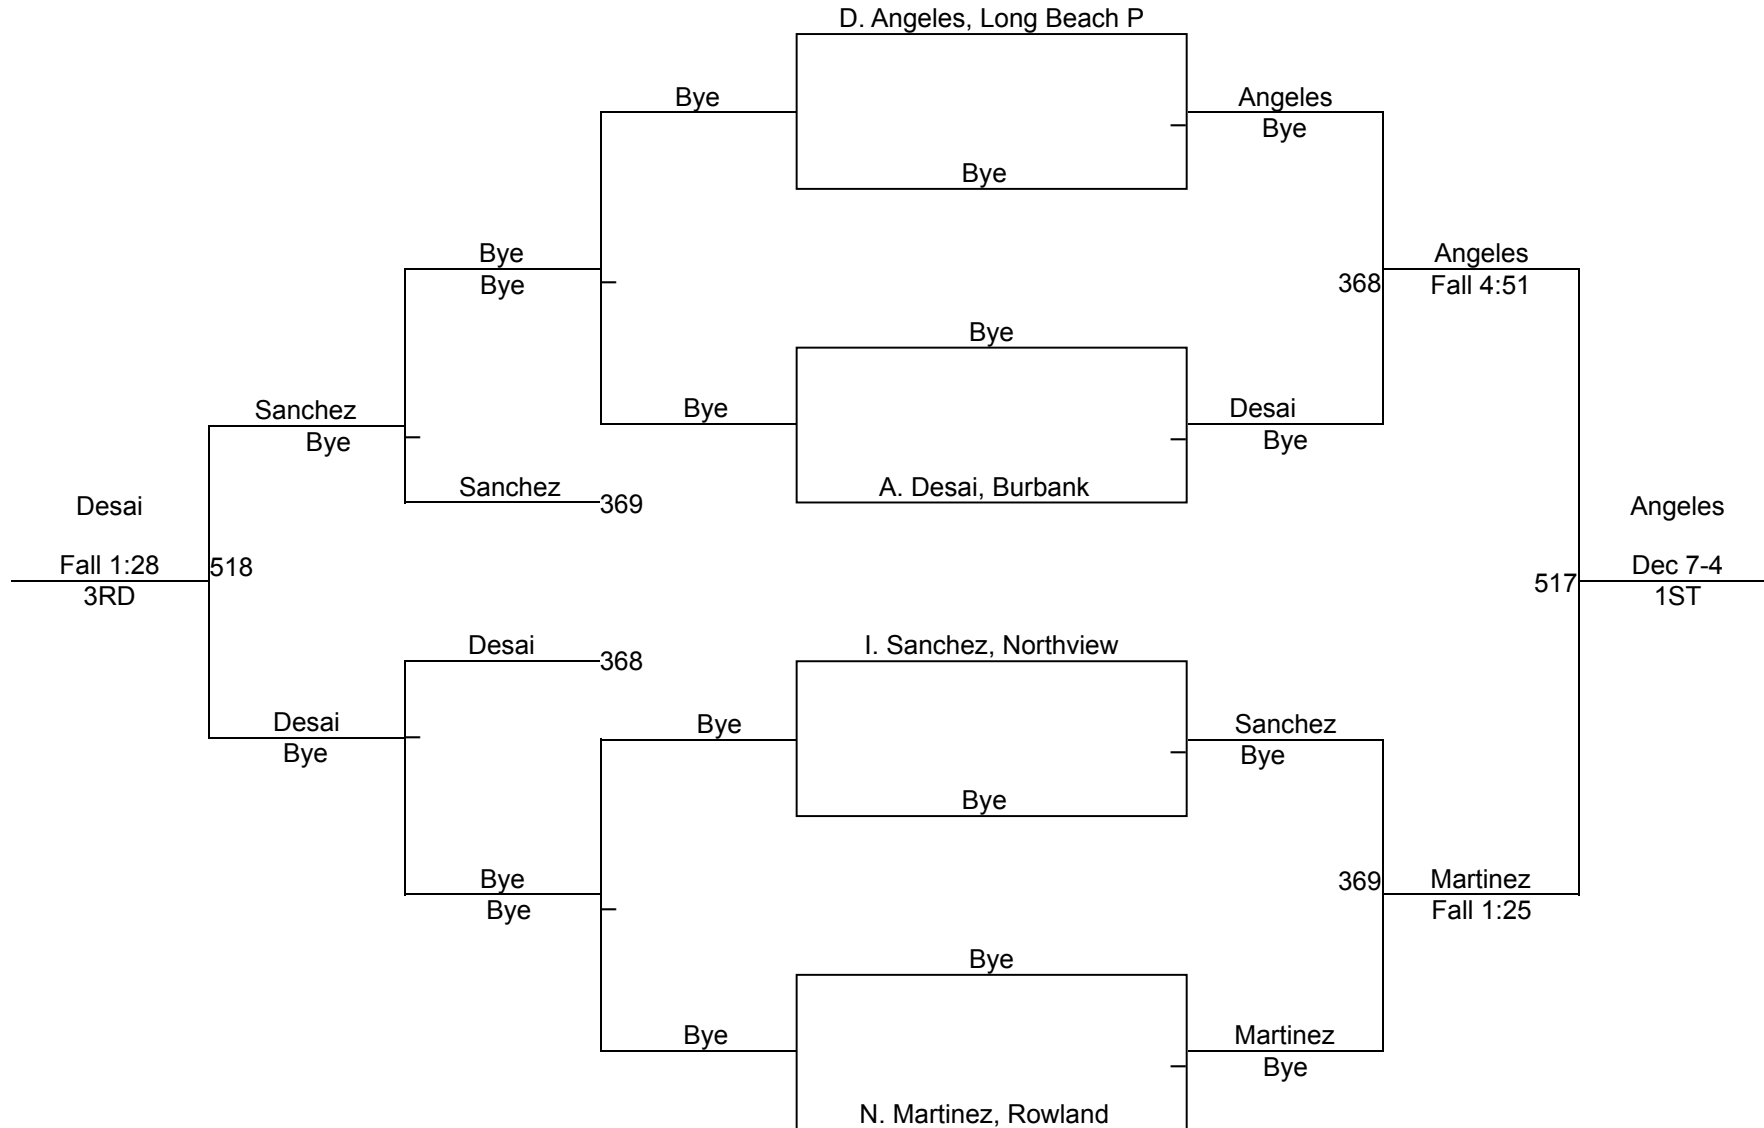

Ralph Harris Invitational

Girls 105