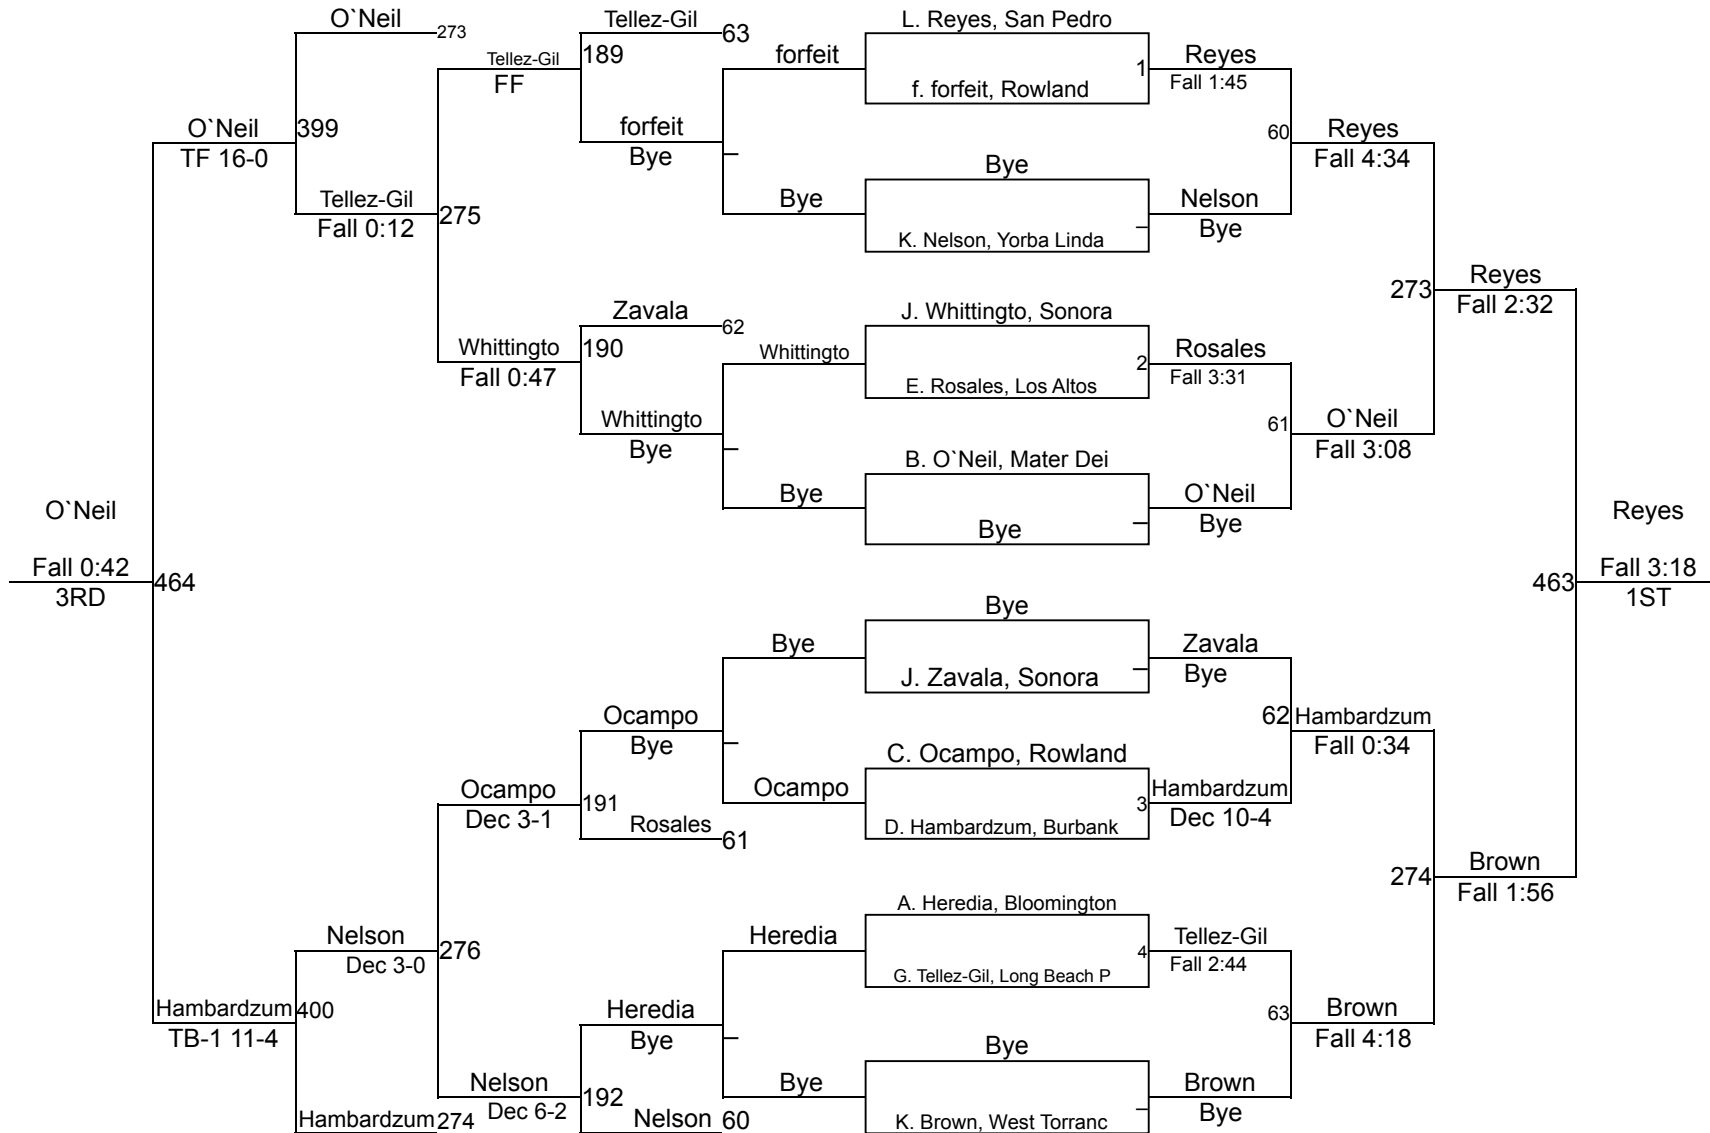

Ralph Harris Invitational (Boys)

Rowland High School January 13, 2024

Lower Weight MVP

Lorenzo Reyes
San Pedro
106 Pounds

Upper Weight MVP

Ricardo Buenrostro
Bloomington
175 Pounds

Placers

106 Pounds

1st	Lorenzo Reyes	San Pedro
2nd	Kelley Brown	West Torrance
3rd	Brayden O'Neil	Mater Dei
4th	Daniel Hambardzumyan	Burbank

113 Pounds

1st	Anthony Garcia	North Torrance
2nd	Cesar Rodriguez	Coachella Valley
3rd	Gian Guiling	Yorba Linda
4th	Samvel Marutyan	Burbank

120 Pounds

1st	Mason Barros-Santiago	North Torrance
2nd	Eduardo Sandoval	Long Beach Poly
3rd	Jade Perez	Sonora
4th	Joshua Montesinos	Coachella Valley

126 Pounds

1st	Brandon Walter-Strauss	West Torrance
2nd	Nathan Itchon	Long Beach Poly
3rd	Joseph Martinez	South Hills
4th	David Alas	Brea Olinda

132 Pounds

1st	Eric Macias	Coachella Valley
2nd	Ray Romero	Esperanza
3rd	Jonas Nunez	Esperanza
4th	Manuel Miranda	Banning
Cons. Champ	Damon Marshall	Brea Olinda

138 Pounds

1st	Jayden Ai Ekong	Long Beach Poly
2nd	Manuel Sandoval	San Pedro
3rd	Davonne Dixon	Los Altos
4th	Matthew Ortiz	Northview
Cons. Champ	Johnny Vargas	Sonora

144 Pounds

1st	Jude Holiday	Esperanza
2nd	Alek Carrera	Long Beach Poly
3rd	Alejandro Cobos	Coachella Valley
4th	Josh Hendry	Yorba Linda
Cons. Champ	Ulysses Cadenas-Arzate	Rowland

150 Pounds

1st	Ka'ena Kekauoha	San Pedro
2nd	Isaiah Garcia	Yorba Linda
3rd	Isaac Hofman	West Torrance
4th	Evan Camargo	Coachella Valley
Cons. Champ	Gavin Tsukiyama	North Torrance

157 Pounds

1st	Nicholas Hurtado	Coachella Valley
2nd	Kavy Vasquez	South Hills
3rd	Angel Torres	Bloomington
4th	Ivan Torres	North Torrance

165 Pounds

1st	Alberto Olague	Long Beach Poly
2nd	Jack Darnell	Yorba Linda
3rd	Luke Snyder	Los Altos
4th	Angel Garibay	Esperanza
Cons. Champ	Steven Perez	Banning

175 Pounds

1st	Ricardo Buenrostro	Bloomington
2nd	Ethan Rogers	West Torrance
3rd	Logan Jackson	Esperanza
4th	Jose Palomera	Long Beach Poly
Cons. Champ	Jeremiah Pimentel	Coachella Valley

190 Pounds

1st	Mike Lozano	Sonora
2nd	Eduardo Reyes	Long Beach Poly
3rd	Robert Oropeza	Yorba Linda
4th	Albert Airapetian	Burbank
Cons. Champ	Dominic Espitia	South Hills

215 Pounds

1st	David Baxter	Sonora
2nd	Justin Rogers	West Torrance
3rd	Chase Gardener	Esperanza
4th	Sebastian Martinez	South Hills
Cons. Champ	Issac Benitez	Banning

285 Pounds

1st	Emiliano Gonzalez	Sonora
2nd	Jorge Delgado	Rowland
3rd	Giovanni Yandell	Banning
4th	Gabe Velasco	Northview
Cons. Champ	Temuulen Bolor-Erdene	West Torrance

Team Score Final

1	Long Beach Poly	174
2	Sonora	160
3	West Torrance	151.5
4	Coachella Valley	120
5	Yorba Linda	119.5
6	South Hills	116.5
7	North Torrance	113
8	Esperanza	112.5
9	San Pedro	108
10	Rowland	89
11	Bloomington	81
12	Los Altos	80
13	Banning	78.5
14	Burbank	64
15	Brea Olinda	58
16	Mater Dei	47.5
17	Northview	46
18	Fillmore	13
19	Nogales	10

Ralph Harris Invitational

Boys 106