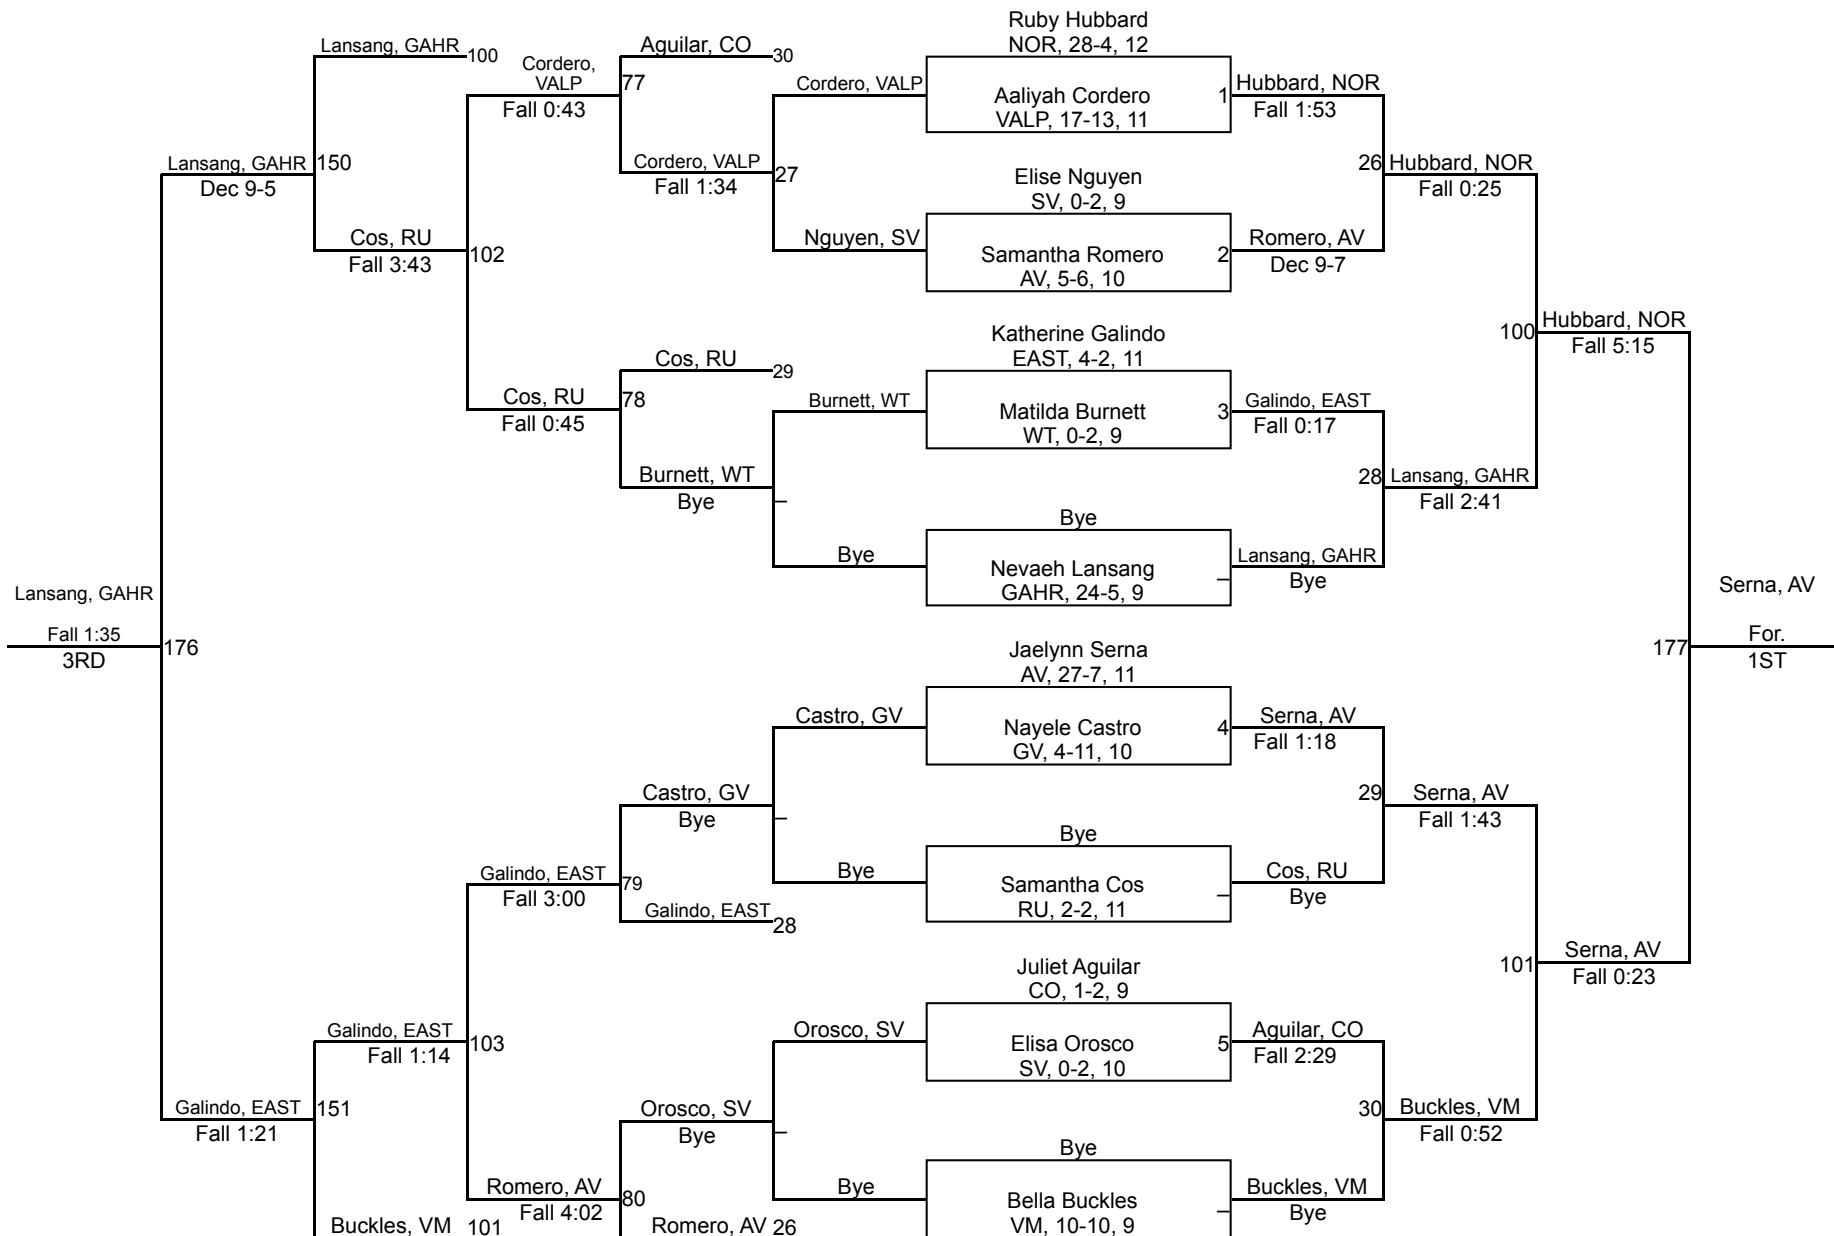

Norwalk Lady Lancer

Invitational

La Mirada High School

January 20, 2024

Lower Weight MVP

Mia Sharp
Beaumont
105 Pounds

Upper Weight MVP

Amber Farr
Norwalk
140 Pounds

Placers

100 Pounds		
1st	Jaelynn Serna	Apple Valley
2nd	Ruby Hubbard	Norwalk
3rd	Nevaeh Lansang	Gahr
4th	Katherine Galindo	Eastside
105 Pounds		
1st	Mia Sharp	Beaumont
2nd	Carolina Moreno	Norwalk
3rd	Amanda Lee	Gabrielino
4th	Hayden Nguyen	El Monte
110 Pounds		
1st	Grace Rodriguez	Beaumont
2nd	Ashley Orozco	Eastside
3rd	Jaqueline Ramirez	El Monte
4th	Brisa Cedano	Valencia (Placentia)
115 Pounds		
1st	Beraly Rodas	Golden Valley
2nd	Mikayla Weller	Shafter
3rd	Marley Estrella	Norwalk
4th	Lily Bossoletti	Buena
120 Pounds		
1st	Zoe Lopez	Charter Oaks
2nd	Alyssa Equihua	Vista Murrieta
3rd	Millie Smith	Camarillo
4th	Abby Mendoza	Tahquitz
125 Pounds		
1st	Georgia Contreras	Golden Valley
2nd	Beatriz Cocom	Beaumont
3rd	Angie Isaacs Lepe	Shafter
4th	Bethani Gonzalez-Chacon	Carson
130 Pounds		
1st	Julissa Gonzalez	Shafter
2nd	Sofia Fernandez	Camarillo
3rd	Elizabeth Tierney	Redondo Union
4th	Eva Gomez-Saldivar	Golden Valley

135 Pounds		
1st	Mariah Serrato	Beaumont
2nd	Valerie Ramirez	Tahquitz
3rd	Juliana Carreon	Eastside
140 Pounds		
1st	Amber Farr	Norwalk
2nd	Alejandra Peralta	Beaumont
3rd	Athizzabella Arsenault	Charter Oaks
4th	Troi Ellis	Carson
145 Pounds		
1st	Casey Otero	Norwalk
2nd	Bailey Maldonado	Beaumont
3rd	Nayomie Terrazas	Pioneer
4th	Ruby de Jesus	Norwalk
155 Pounds		
1st	Maiya Bradley	Vista Murrieta
2nd	Alexandra Castro	Golden Valley
3rd	Emily Castillo	Sierra Vista
4th	Sava' nah Norte	Beaumont
170 Pounds		
1st	Nicole Grending	Vista Murrieta
2nd	Ariana Mercado	Golden Valley
3rd	Malaya Magpali	Beaumont
4th	Alexis Adrian	Camarillo
190 Pounds		
1st	Juliana Marquez	Gabrielino
2nd	Sarah Ramirez	Norwalk
3rd	Rosalinda Cruz	Tahquitz
4th	Amelia Slocum	Buena
235 Pounds		
1st	Monroe O'Brien	Carson
2nd	Mia Farr	Norwalk
3rd	Teagan Moise	Camarillo
4th	Tessa O'Connor	Eastside

Team Score Final	
1	Beaumont 163
2	Norwalk 157
3	Golden Valley 98.5
4	Vista Murrieta 86
5	Eastside 75
6	Gabrielino 64.5
7	Camarillo 64
8	Shafter 63
9	Tahquitz 53
10	Charter Oaks 51
11	Carson 49
12	Apple Valley 46
13	El Monte 31
13	Redondo Union 31
15	Sierra Vista 29
15	Valencia (Placentia) 29
17	Buena 24
18	Gahr 19

Norwalk Lady Lancer Invitational

100