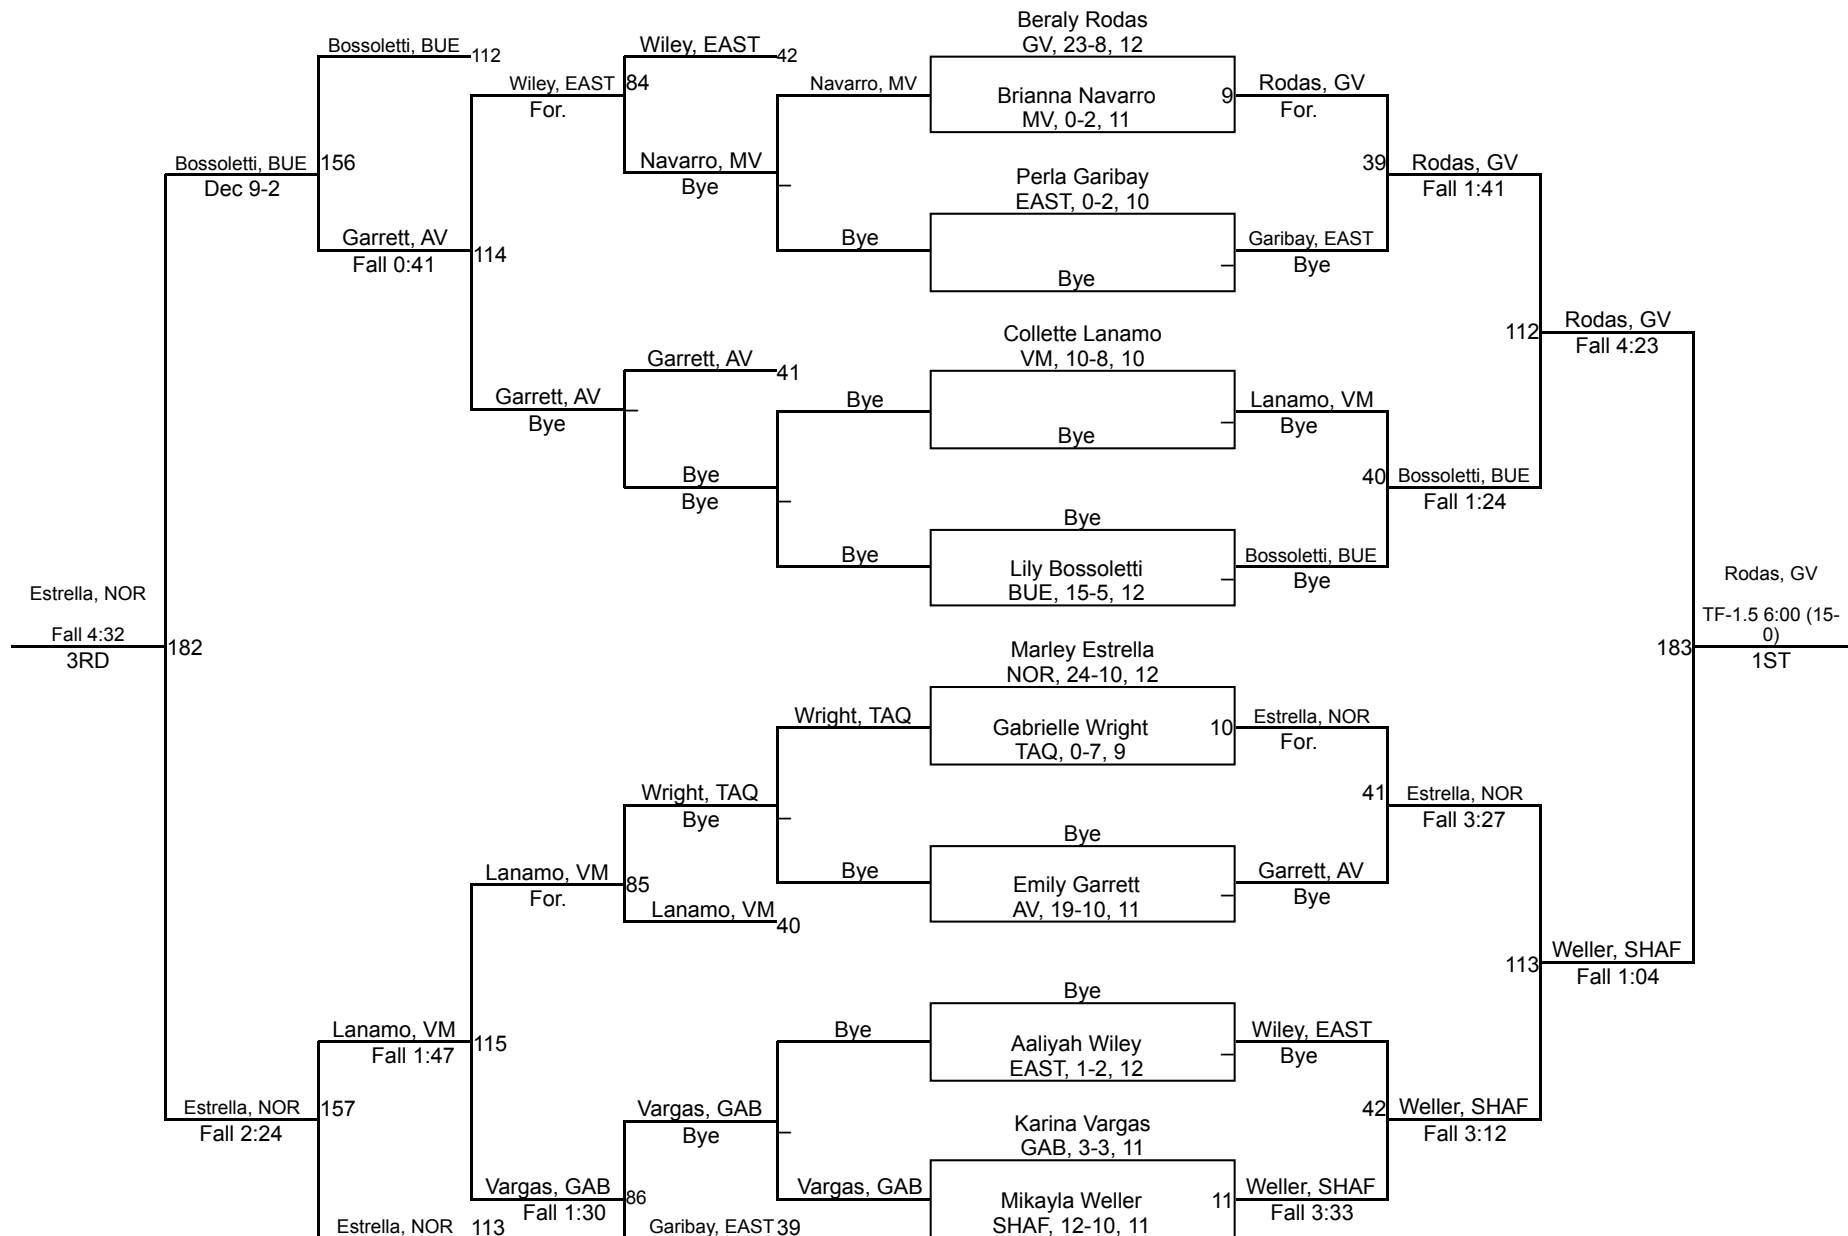

Team Score Final	
1	Beaumont 163
2	Norwalk 157
3	Golden Valley 98.5
4	Vista Murrieta 86
5	Eastside 75
6	Gabrielino 64.5
7	Camarillo 64
8	Shafter 63
9	Tahquitz 53
10	Charter Oaks 51
11	Carson 49
12	Apple Valley 46
13	El Monte 31
13	Redondo Union 31
15	Sierra Vista 29
15	Valencia (Placentia) 29
17	Buena 24
18	Gahr 19

Norwalk Lady Lancer Invitational

100

Norwalk Lady Lancer Invitational

105

Norwalk Lady Lancer Invitational

110

Norwalk Lady Lancer Invitational

115

Norwalk Lady Lancer Invitational

120

Norwalk Lady Lancer Invitational

130

Norwalk Lady Lancer Invitational

140

Norwalk Lady Lancer Invitational

145