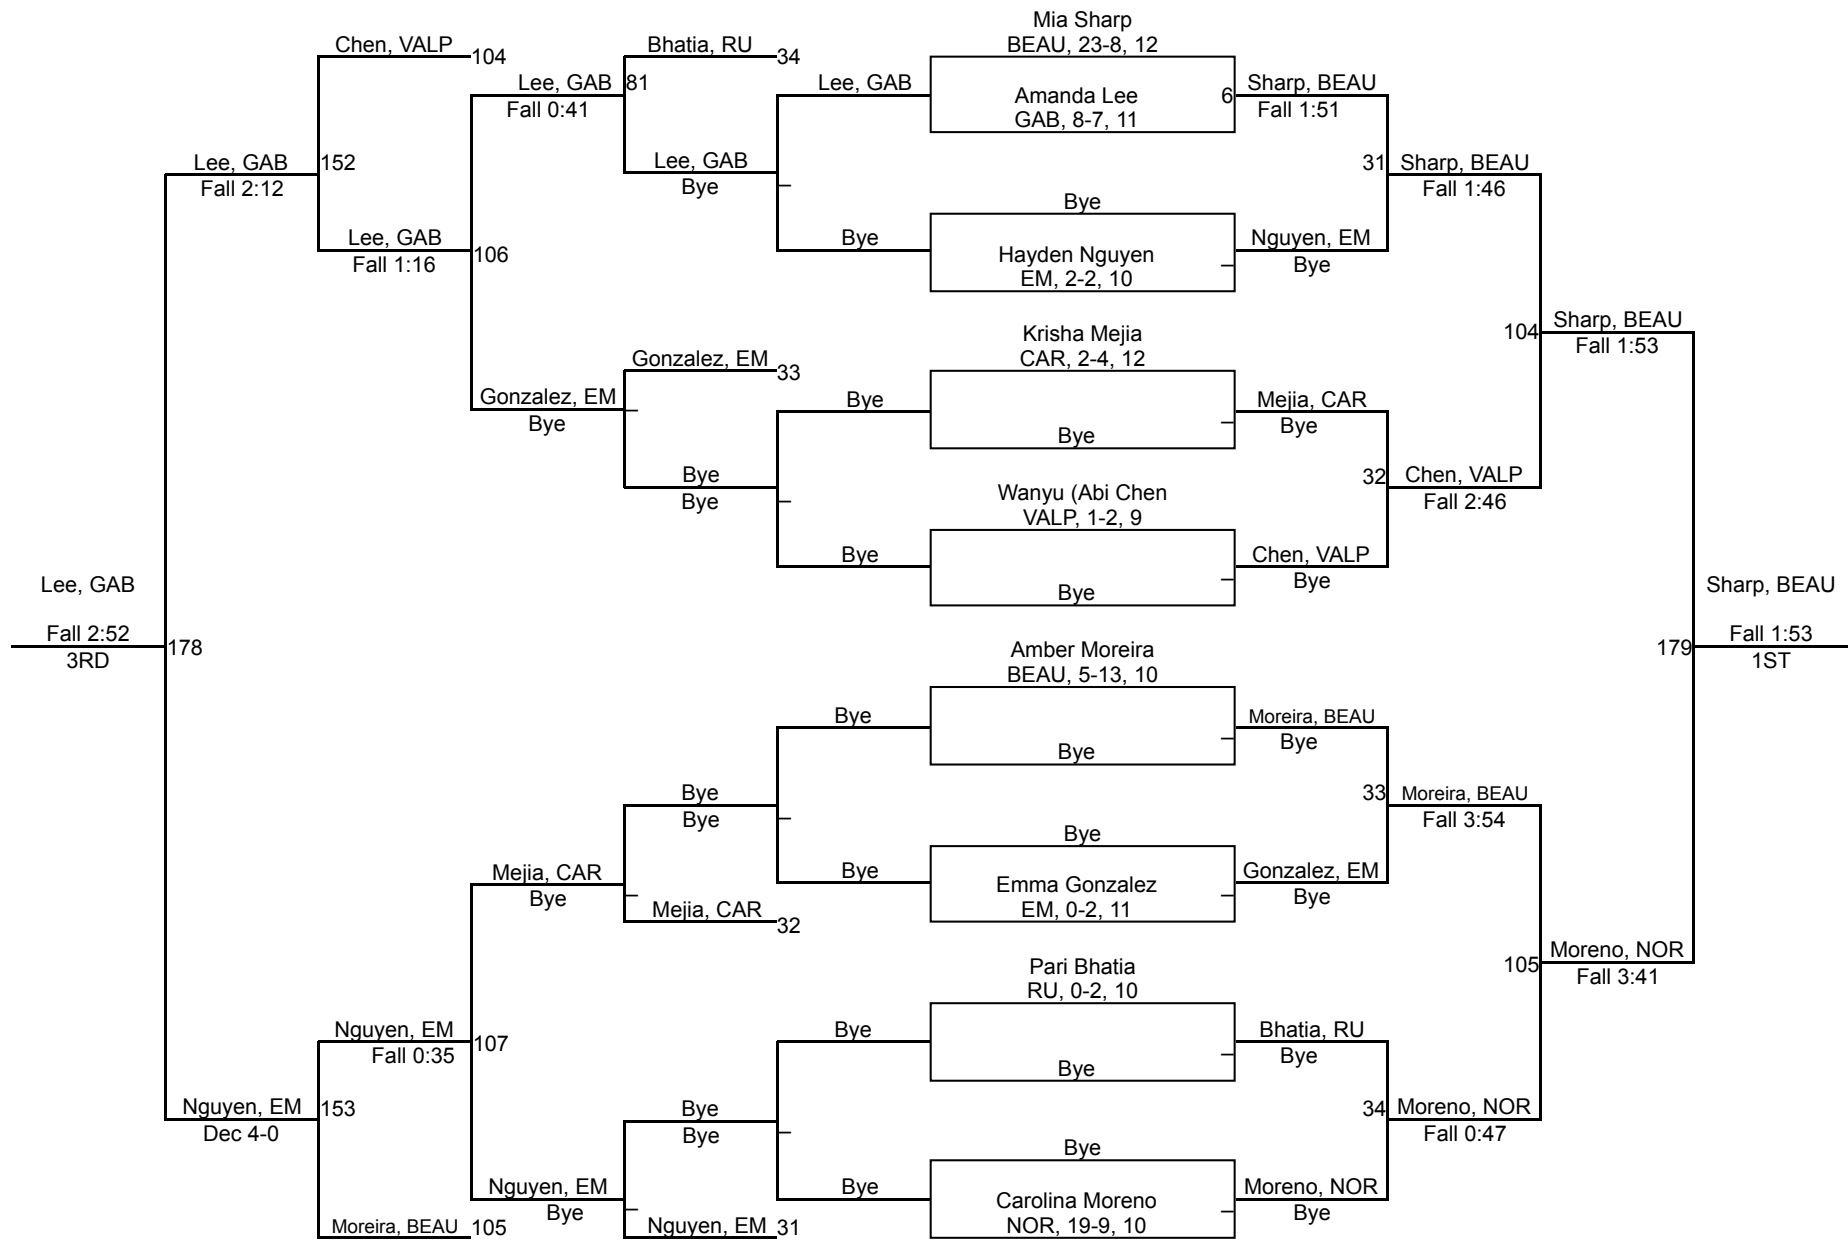

Team Score Final	
1	Beaumont 163
2	Norwalk 157
3	Golden Valley 98.5
4	Vista Murrieta 86
5	Eastside 75
6	Gabrielino 64.5
7	Camarillo 64
8	Shafter 63
9	Tahquitz 53
10	Charter Oaks 51
11	Carson 49
12	Apple Valley 46
13	El Monte 31
13	Redondo Union 31
15	Sierra Vista 29
15	Valencia (Placentia) 29
17	Buena 24
18	Gahr 19

Norwalk Lady Lancer Invitational

100

Norwalk Lady Lancer Invitational

105

Norwalk Lady Lancer Invitational

110

Norwalk Lady Lancer Invitational

115