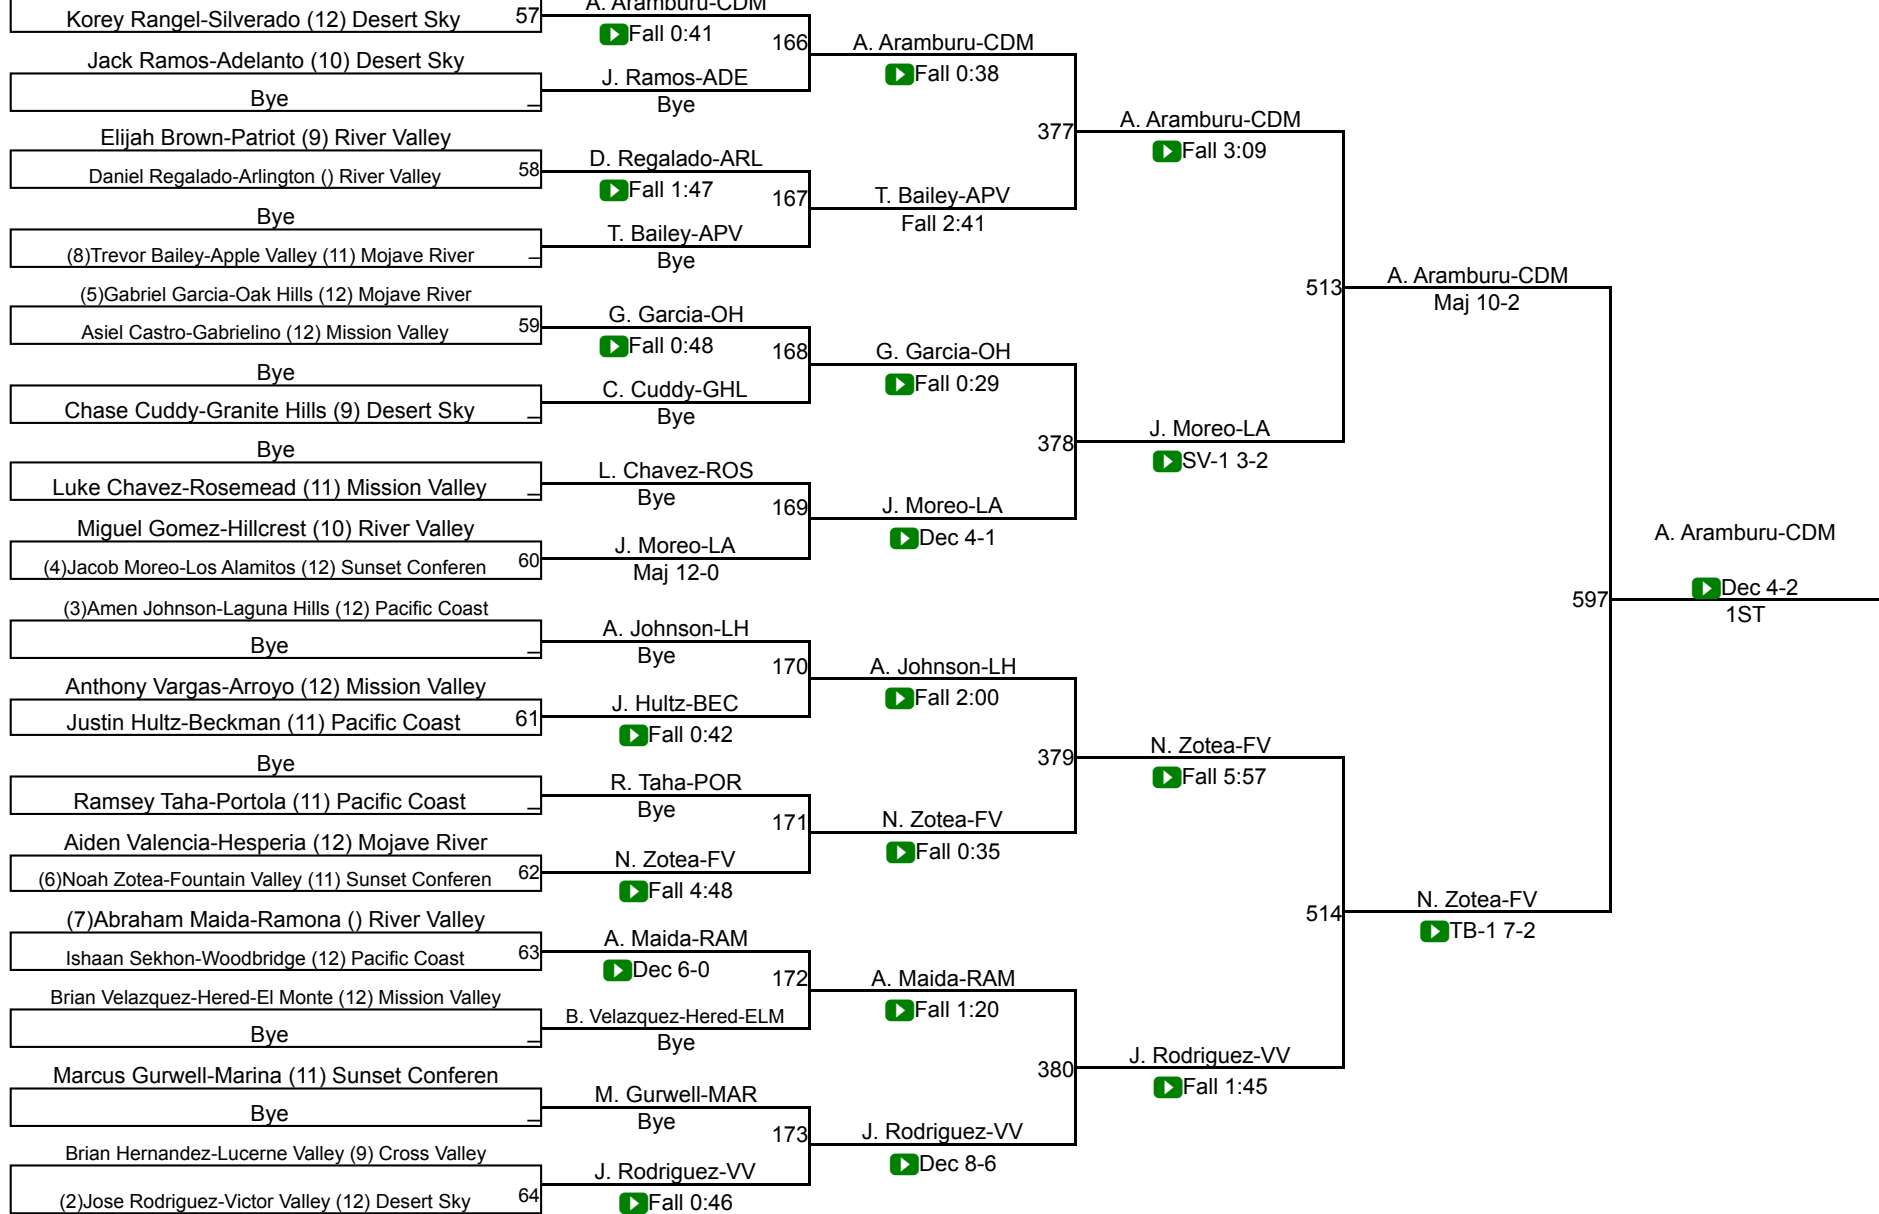

CIF SS Boys Individuals Inland Div

CIF Qualifier 157

(1)Antonio Aramburu-Corona Del Mar (12) Sunset Conferen