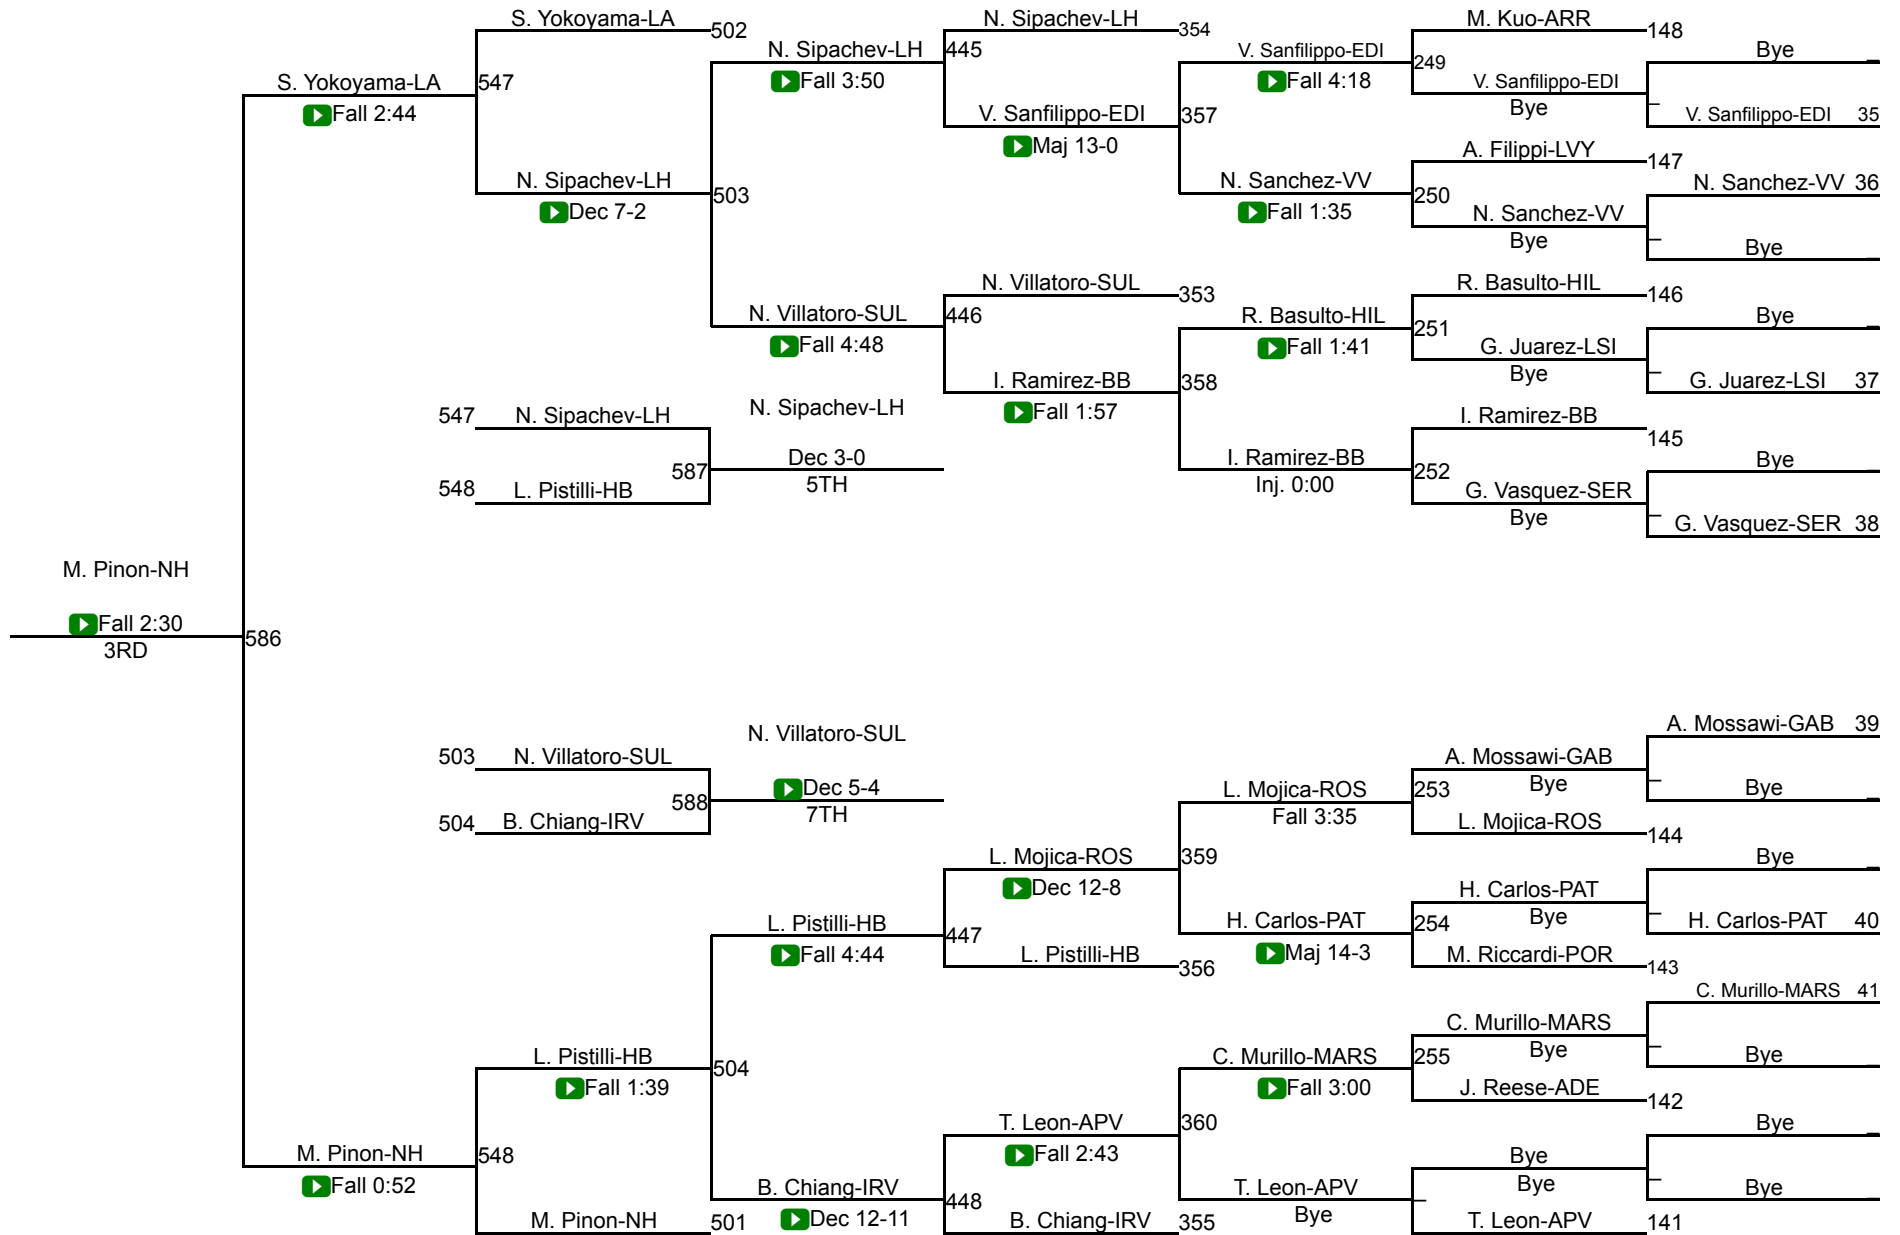

CIF Qualifier 138