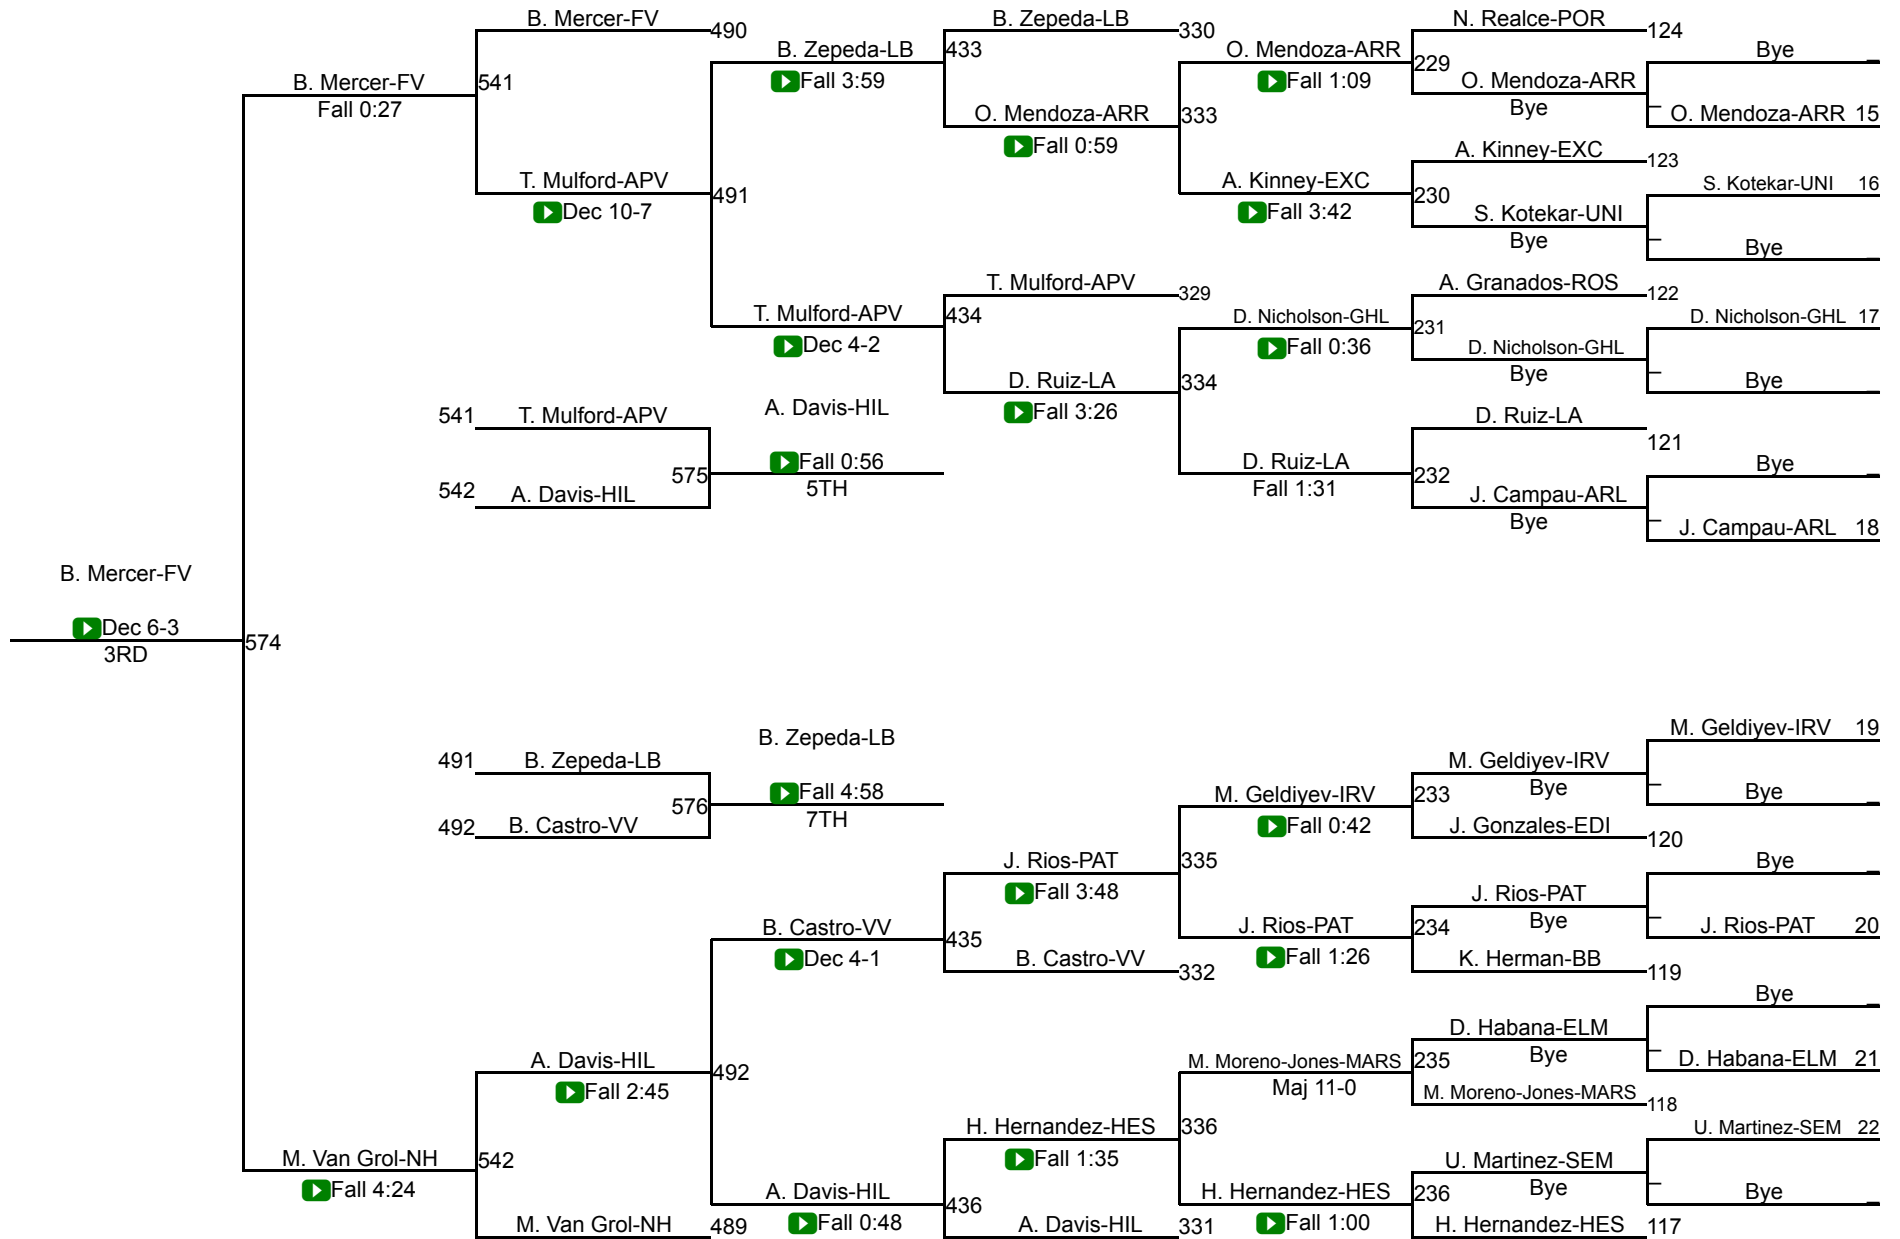

CIF Qualifier 120