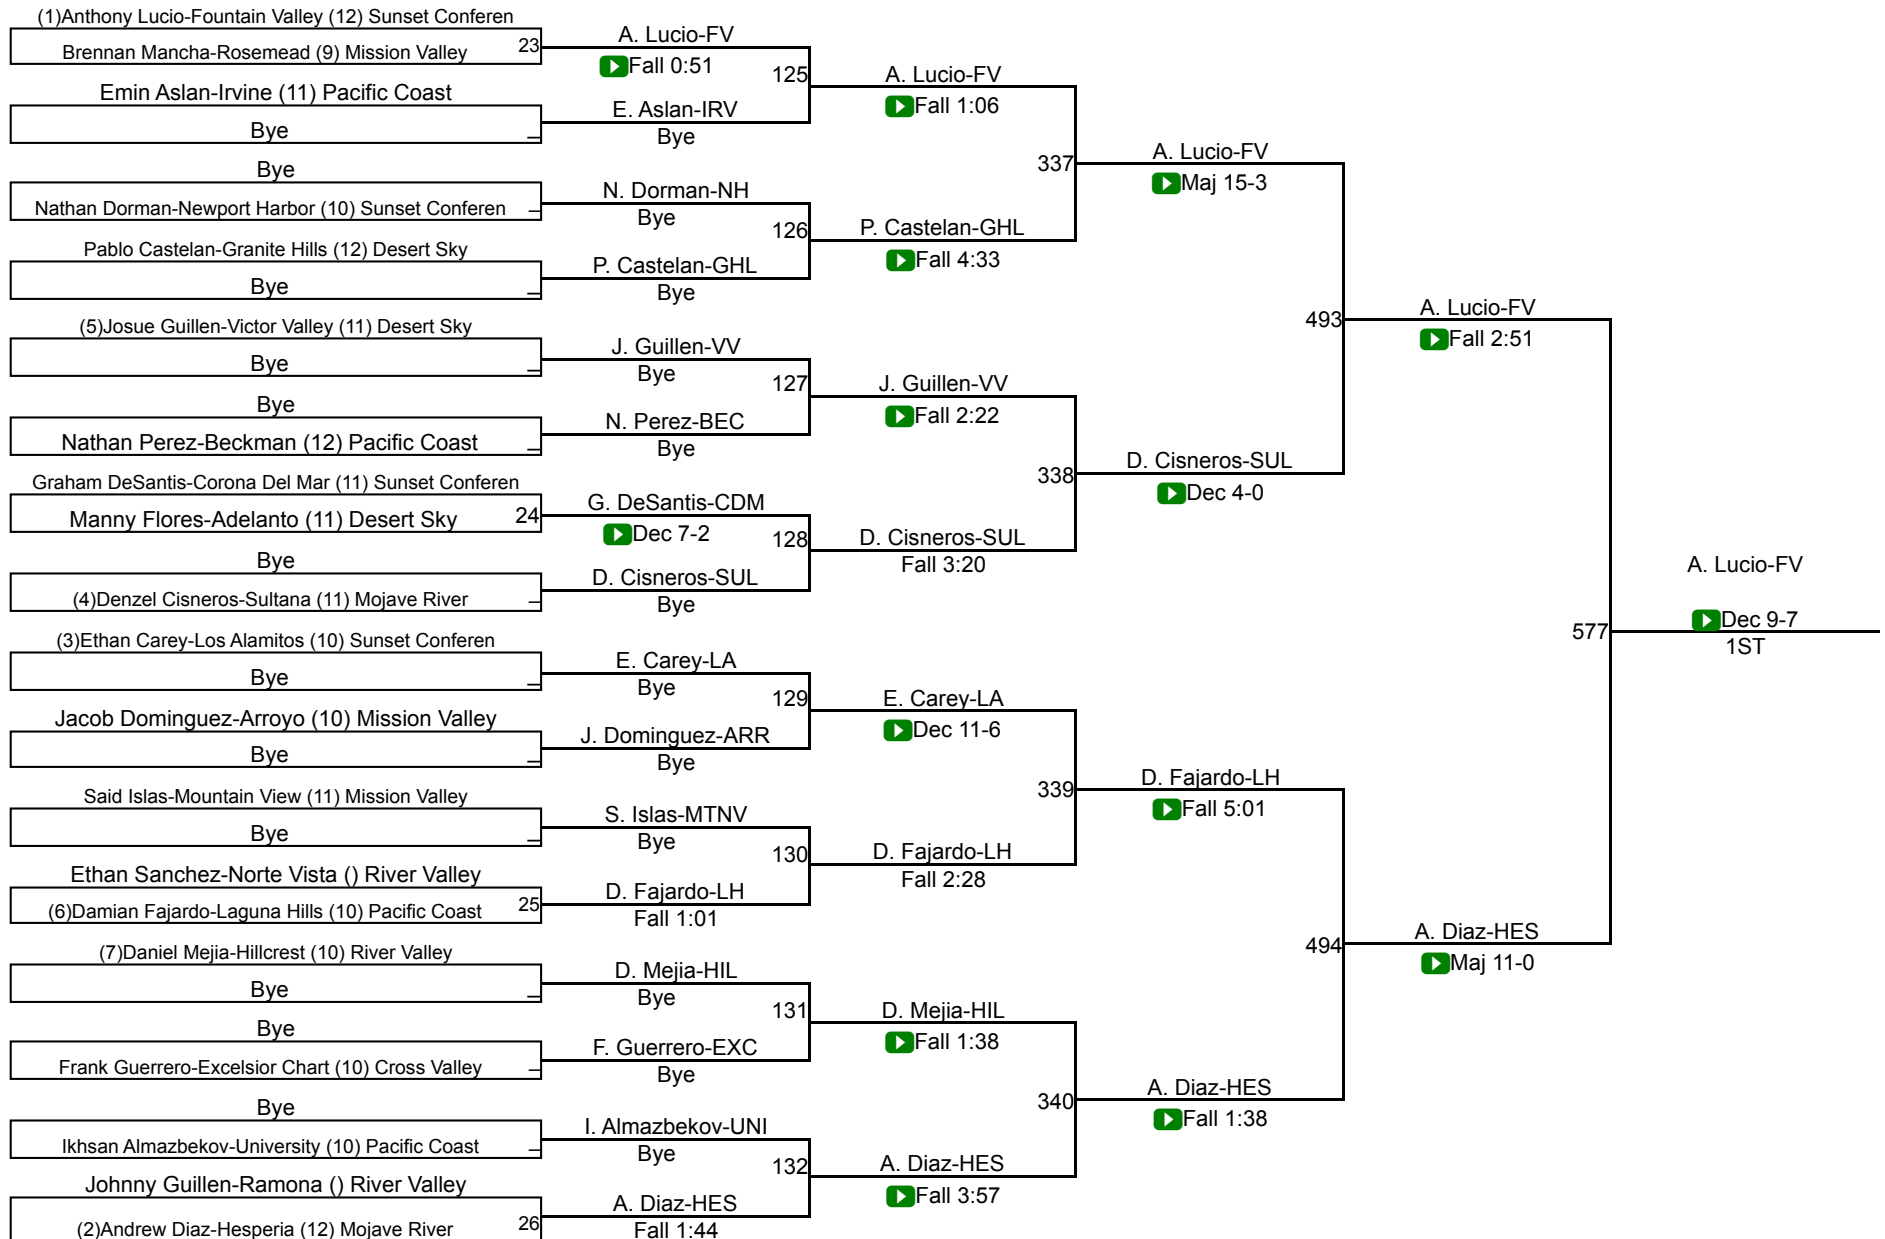

CIF SS Boys Individuals Inland Div

CIF Qualifier 126