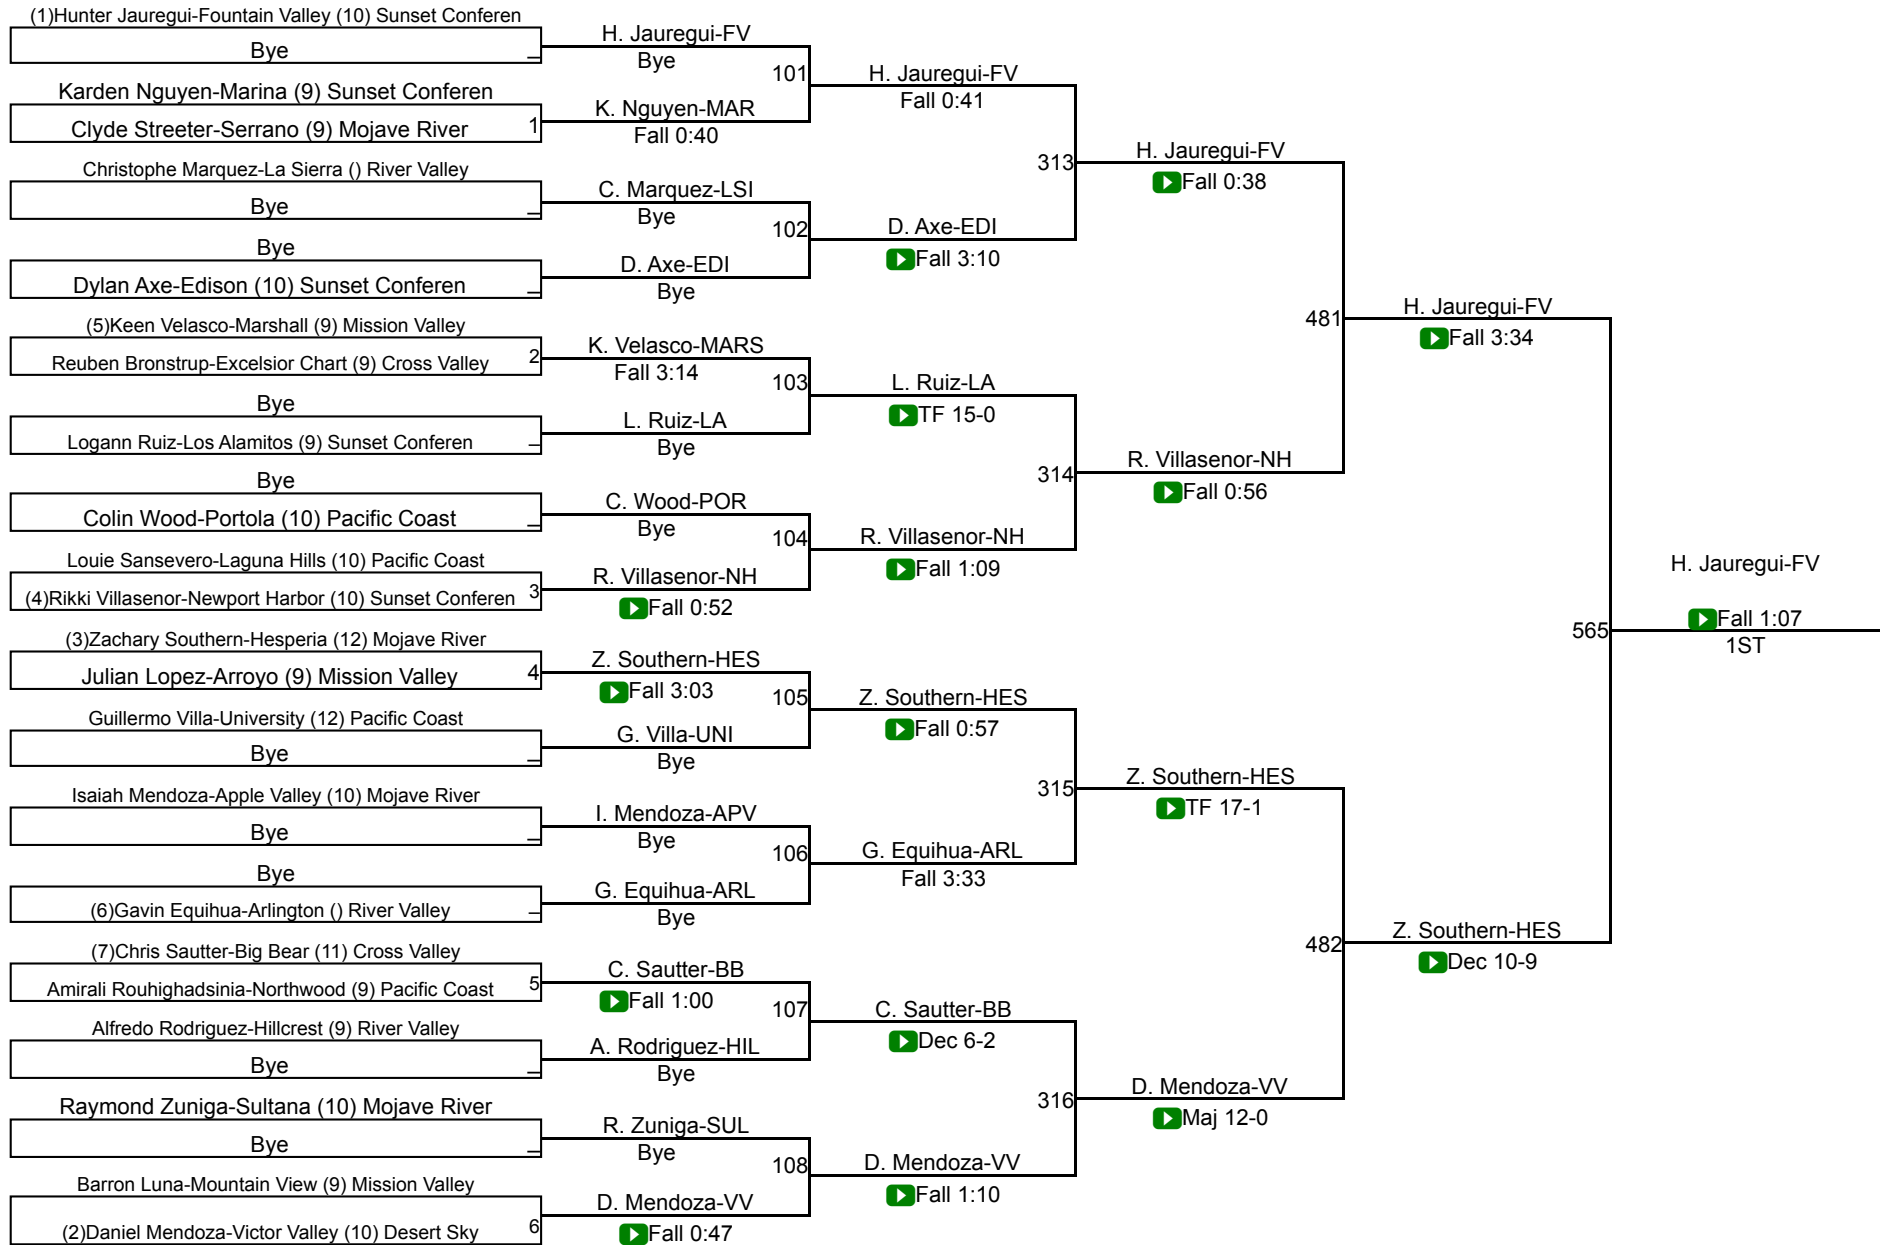

126 Pounds		
1st	Anthony Lucio	Fountain Valley
2nd	Andrew Diaz	Hesperia
3rd	Denzel Cisneros	Sultana
4th	Josue Guillen	Victor Valley
5th	Damian Fajardo	Laguna Hills
6th	Graham DeSantis	Corona Del Mar
7th	Pablo Castelan	Granite Hills
8th	Ethan Carey	Los Alamitos

132 Pounds		
1st	Demian Pryima	Newport Harbor
2nd	Emiliano Hernandez	Hesperia
3rd	Gavin Stephens	Huntington Beach
4th	Jimmy Loya	Fountain Valley
5th	Abdon Rodriguez	Barstow
6th	Isaac Tellez	Victor Valley
7th	Robert Cardoza	Excelsior Charter
8th	Isaac Benavidez	Marshall

138 Pounds		
1st	Hercules Windrath	Fountain Valley
2nd	Chris Gurrero	Hesperia
3rd	Matthew Pinon	Newport Harbor
4th	Samuel Yokoyama	Los Alamitos
5th	Nikita Sipachev	Laguna Hills
6th	Logan Pistilli	Huntington Beach
7th	Noah Villatoro	Sultana
8th	Brandon Chiang	Irvine

144 Pounds		
1st	Avian Singh	Victor Valley
2nd	Angel Salgado	Hesperia
3rd	Nathan Marquez	Fountain Valley
4th	James Kurcz	Corona Del Mar
5th	Adam Salas	Los Alamitos
6th	Seth Parry	Newport Harbor
7th	Jibril Sood	Laguna Hills
8th	Brandon Allen	Adelanto

150 Pounds		
1st	Anthony Manno	Newport Harbor
2nd	Christian Stoeber	Fountain Valley
3rd	Duardo Cruz	Victor Valley
4th	Porter Sharp	Corona Del Mar
5th	Zach Chacon	Laguna Hills
6th	Diego McDonald	Marshall
7th	Dominic Tomayo	Oak Hills
8th	Armaan Nikoo	Irvine

157 Pounds		
1st	Antonio Aramburu	Corona Del Mar
2nd	Noah Zotea	Fountain Valley
3rd	Amen Johnson	Laguna Hills
4th	Gabriel Garcia	Oak Hills
5th	Jacob Moreo	Los Alamitos
6th	Jose Rodriguez	Victor Valley
7th	Luke Chavez	Rosemead
8th	Trevor Bailey	Apple Valley

165 Pounds		
1st	Rocky Windrath	Fountain Valley
2nd	Isaiah Sandoval-Yell	Oak Hills
3rd	Alex Alfonso	Serrano
4th	Ayden Solomon	Newport Harbor
5th	Alexander Pichette	Portola
6th	Brayden Green	Burroughs
7th	Lorenzo Maddox	Woodbridge
8th	Siwon Shin	Marshall

175 Pounds		
1st	Zlon Hernandez	Corona Del Mar
2nd	Hadi Hammoudeh	Irvine
3rd	Joseph Stevenson	Hesperia
4th	Jesse Cardona	Victor Valley
5th	Prince Norris	Adelanto
6th	Gavin Yager	Fountain Valley
7th	Calvin Welsh	University
8th	Ridge Lancaster	Marina

190 Pounds		
1st	Khale McDonnell	Fountain Valley
2nd	Eugenio Franco	Corona Del Mar
3rd	Achilles Violette	Patriot
4th	Asa Goff	Newport Harbor
5th	David Grannis-Vu	Northwood
6th	Siavash Mavandadnejad	Irvine
7th	Owen Chiou	University
8th	Dane Holm	Hesperia

215 Pounds		
1st	Ryland Whitworth	Fountain Valley
2nd	Joseph Tierney	Irvine
3rd	Charles King	Oak Hills
4th	Makoa McCreadie	Woodbridge
5th	Anthony Leon	Corona Del Mar
6th	Daylen Bell	Adelanto
7th	Andrew Azadi	Laguna Hills
8th	Ricky Morales	Victor Valley

285 Pounds		
1st	Marcus Ochoa	Serrano
2nd	Jeremy Harris	Woodbridge
3rd	Aaron Candia	Hillcrest
4th	Xander Firm	Sultana
5th	Alejandro Reyes	Arroyo
6th	Kian Kashkoolinia	Beckman
7th	Quentin Hunter	Barstow
8th	Reid Butler	Corona Del Mar

Team Score Final	
1	Fountain Valley 333
2	Hesperia 204
3	Newport Harbor 183
4	Victor Valley 173.5
5	Corona Del Mar 166
6	Sultana 127.5
7	Laguna Hills 111.5
8	Irvine 107
9	Oak Hills 98.5
10	Los Alamitos 86.5
11	Hillcrest 79.5
12	Arroyo 74
13	Adelanto 73
14	Woodbridge 60
15	Beckman 57
16	Serrano 57
17	Apple Valley 52
18	Marshall 50
19	Huntington Beach 49.5
20	Patriot 40
21	Portola 36.5
22	University 36.5
23	Barstow 36
24	Ramona 36
25	Laguna Beach 34
26	Edison 33
27	Excelsior Charter 26
28	Marina 25.5
29	Northwood 20.5
30	Big Bear 19
31	Burroughs 17
32	Granite Hills 17
33	Rosemead 17
34	Arlington 16.5
35	Gabrielino 14
36	Mountain View 13
37	Silverado 8
38	Norte Vista 6
39	Trinity Classical Academy 6
40	EI Monte 4
41	South EI Monte 2

CIF SS Boys Individuals Inland Div

CIF Qualifier 106