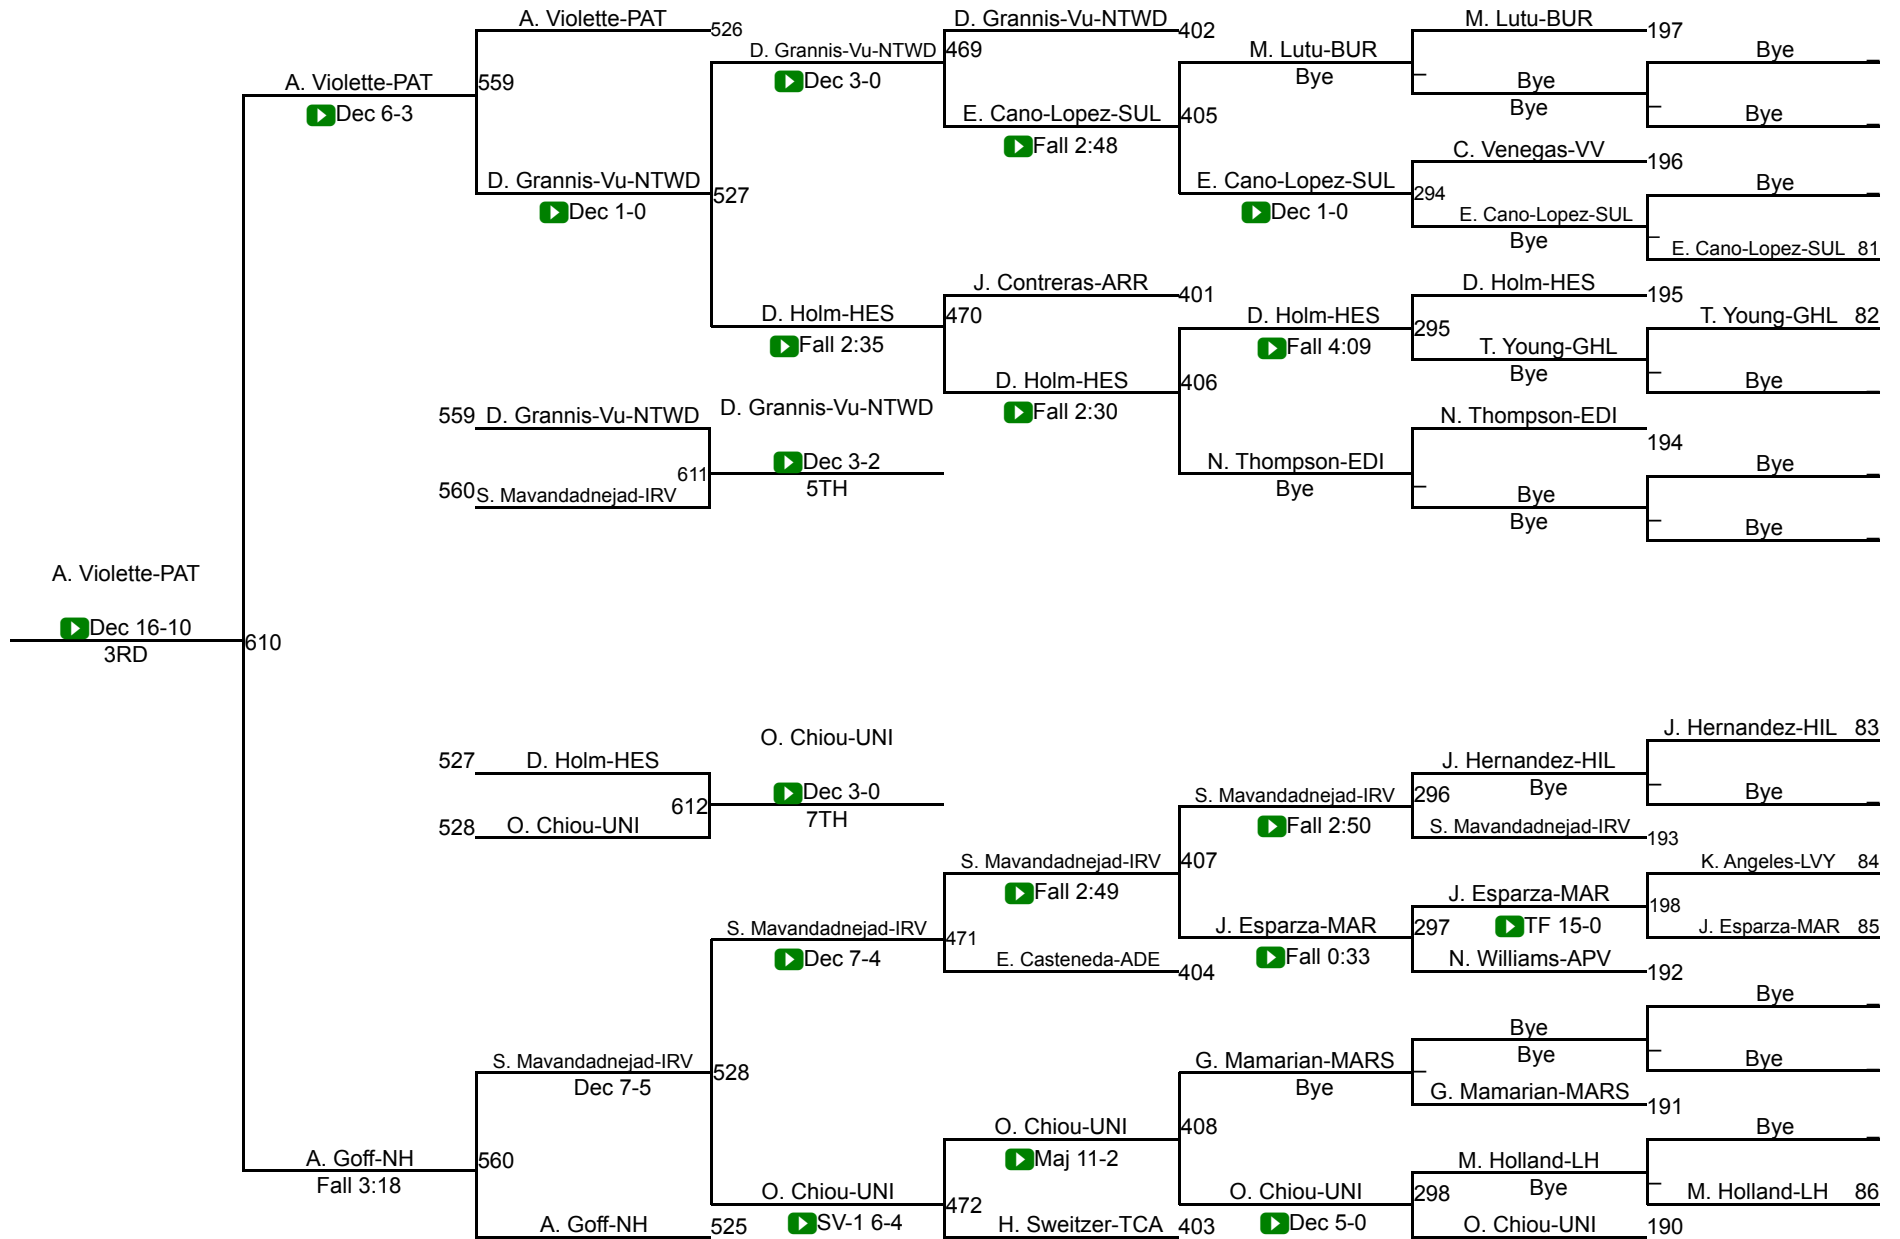

CIF Qualifier 175

CIF Qualifier 175

CIF SS Boys Individuals Inland Div

CIF Qualifier 190

CIF Qualifier 190

CIF SS Boys Individuals Inland Div

CIF Qualifier 215

CIF Qualifier 215