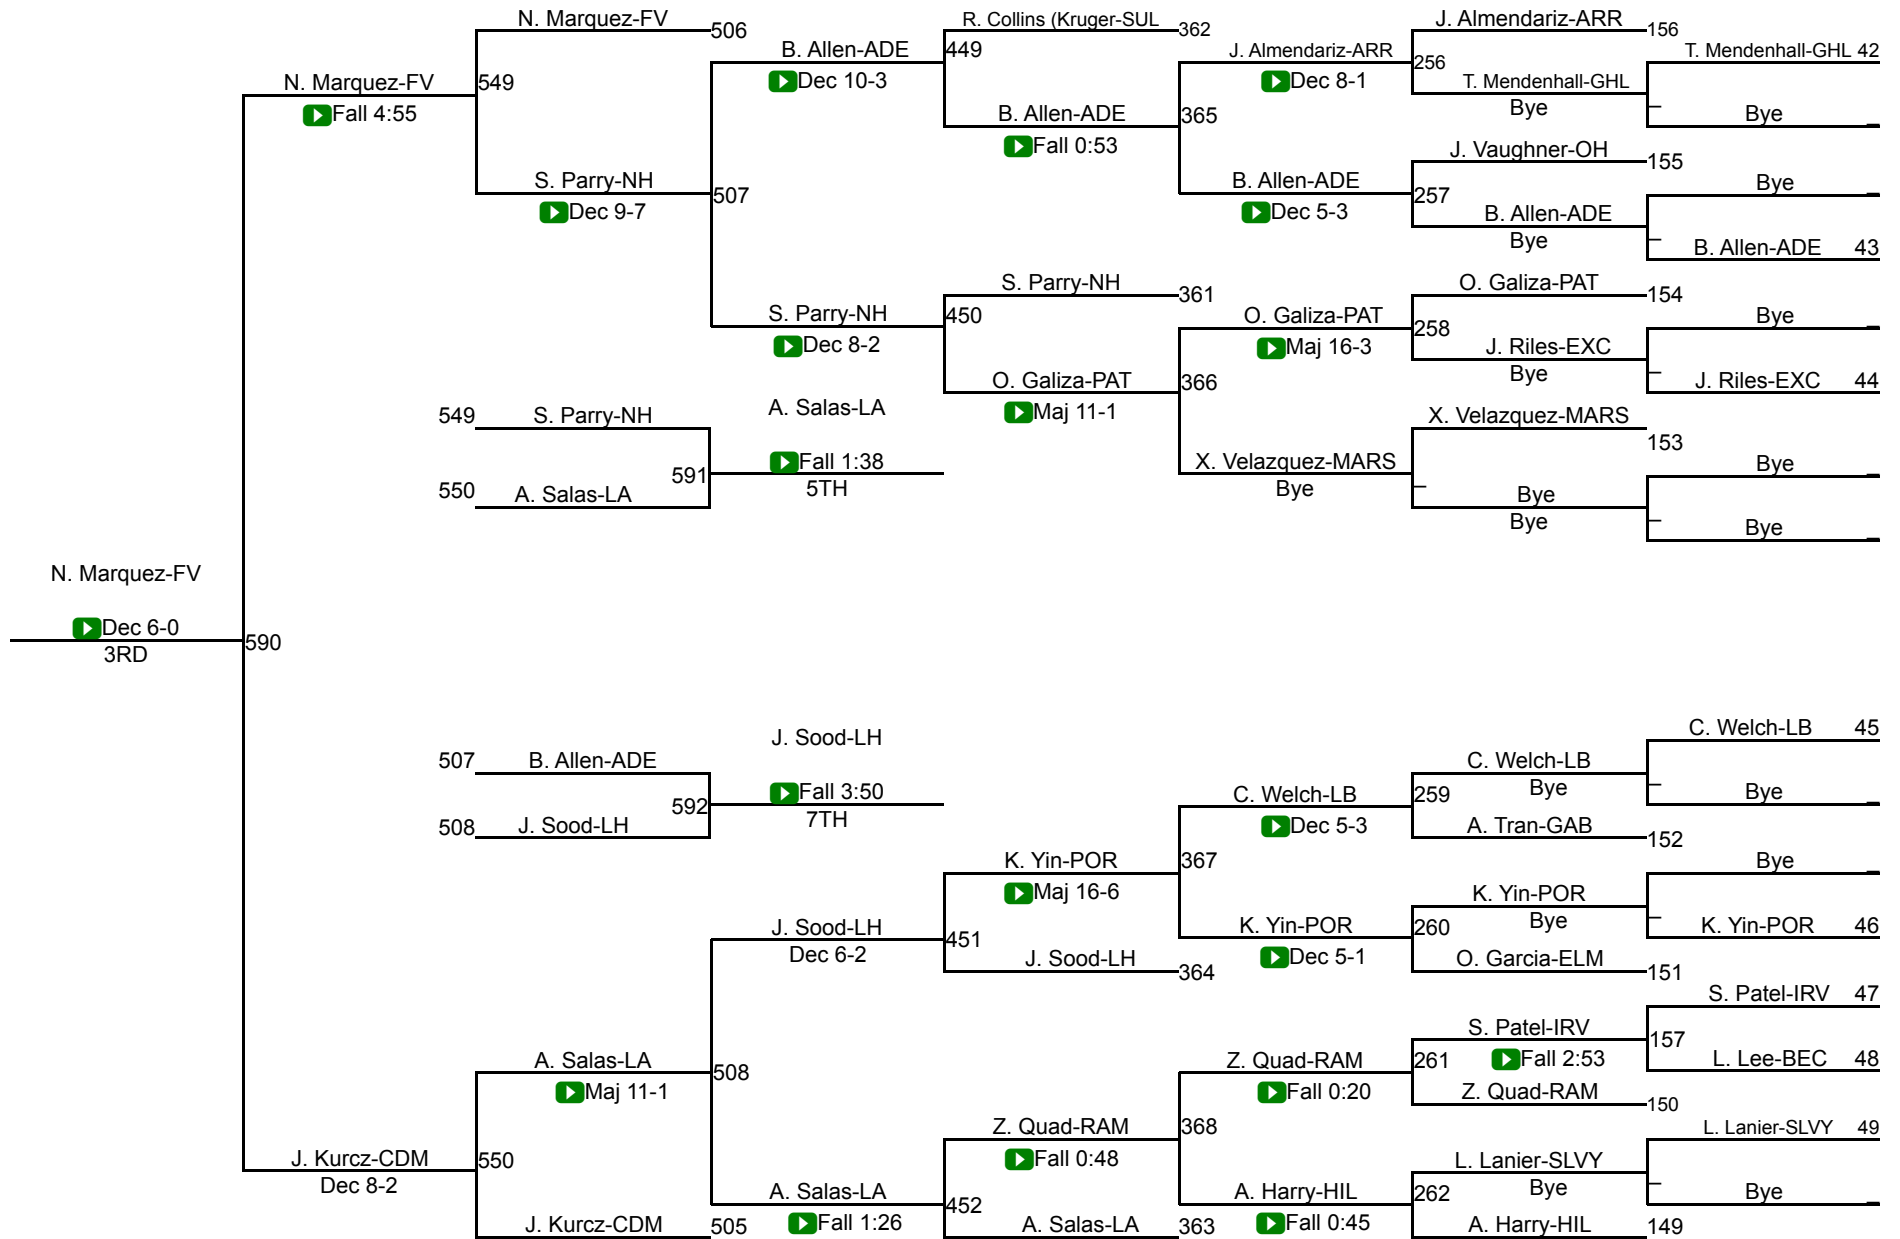

CIF Qualifier 138

CIF Qualifier 138

CIF SS Boys Individuals Inland Div

CIF Qualifier 144

CIF Qualifier 144

CIF SS Boys Individuals Inland Div

CIF Qualifier 150

CIF Qualifier 150