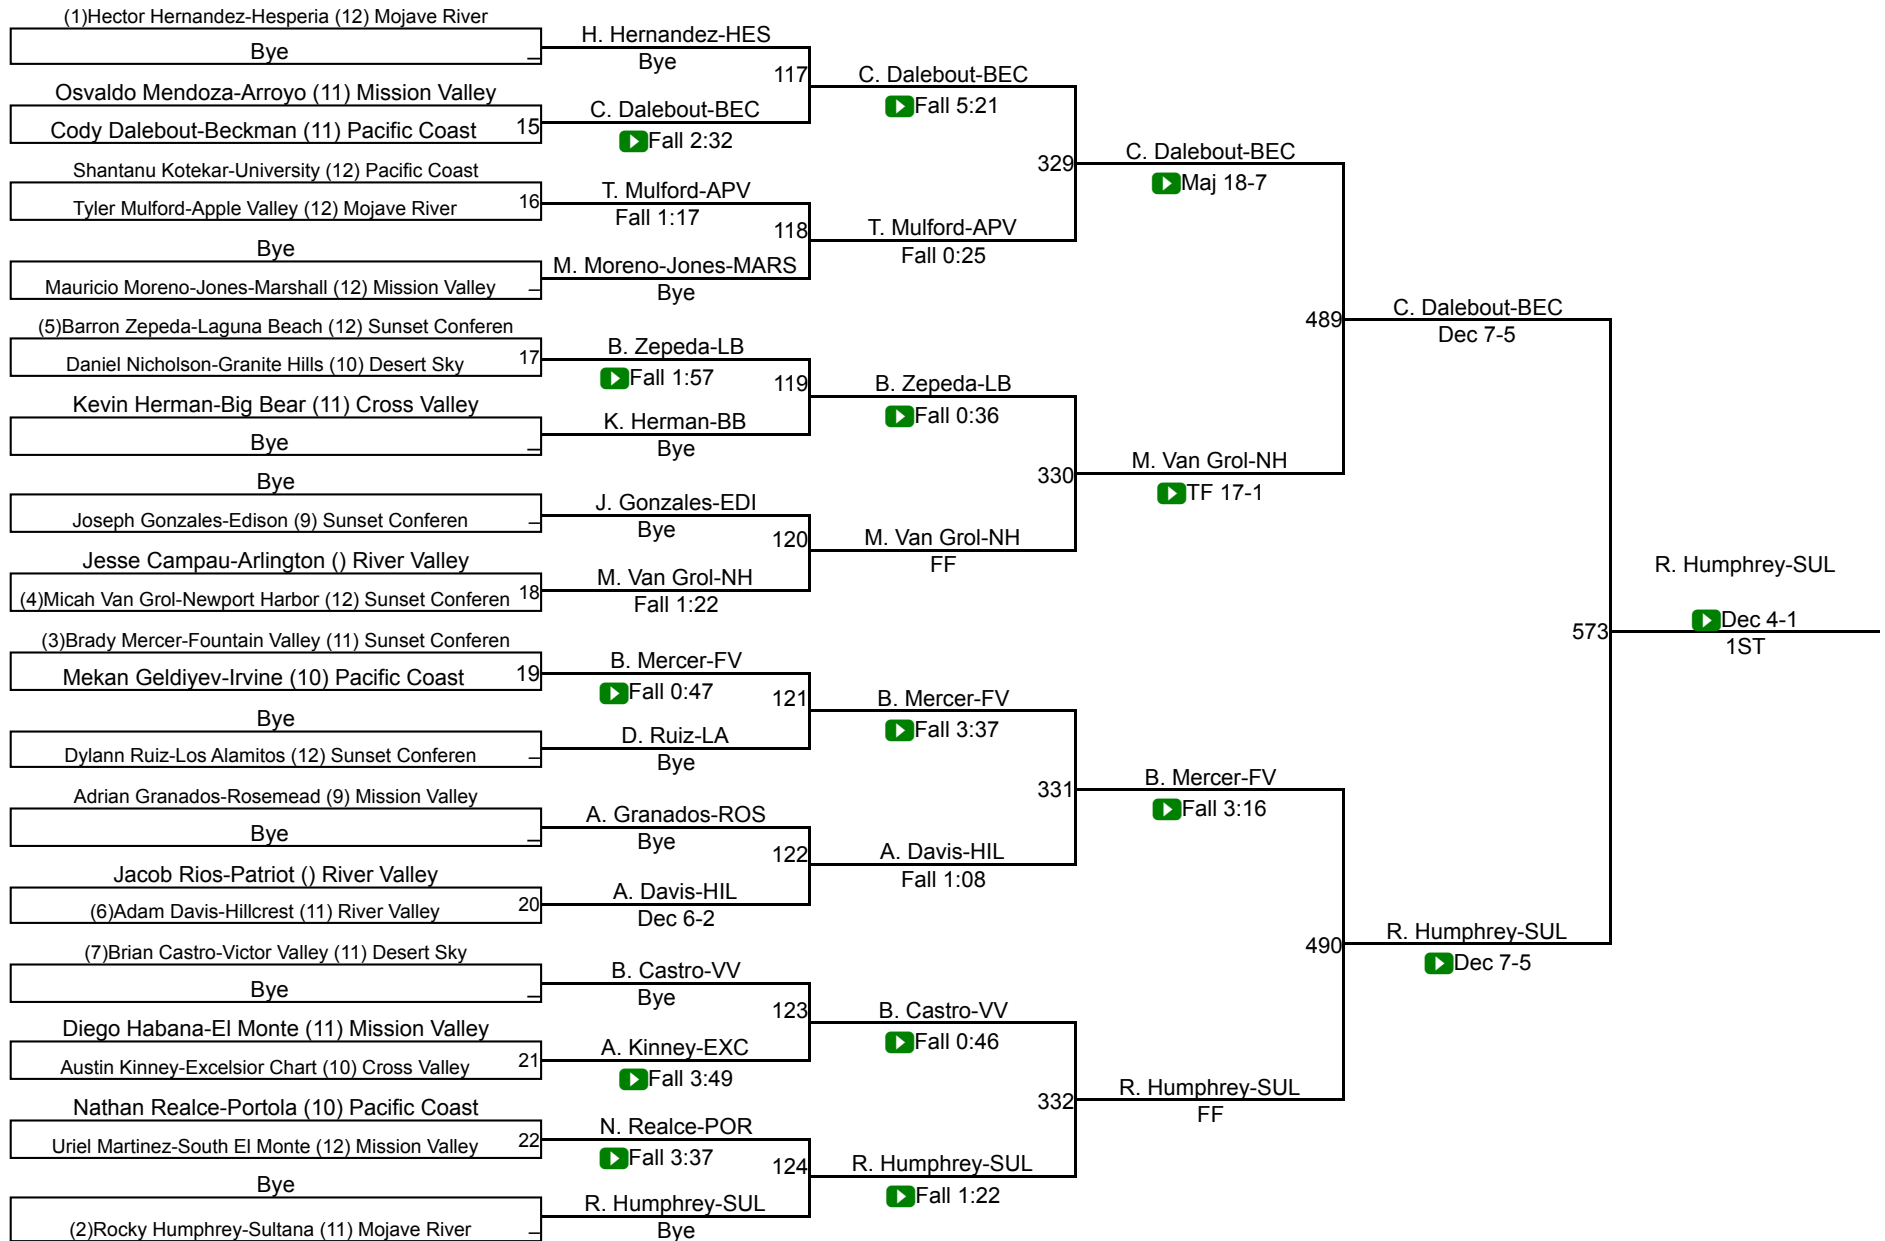

CIF SS Boys Individuals Inland Div

CIF Qualifier 120