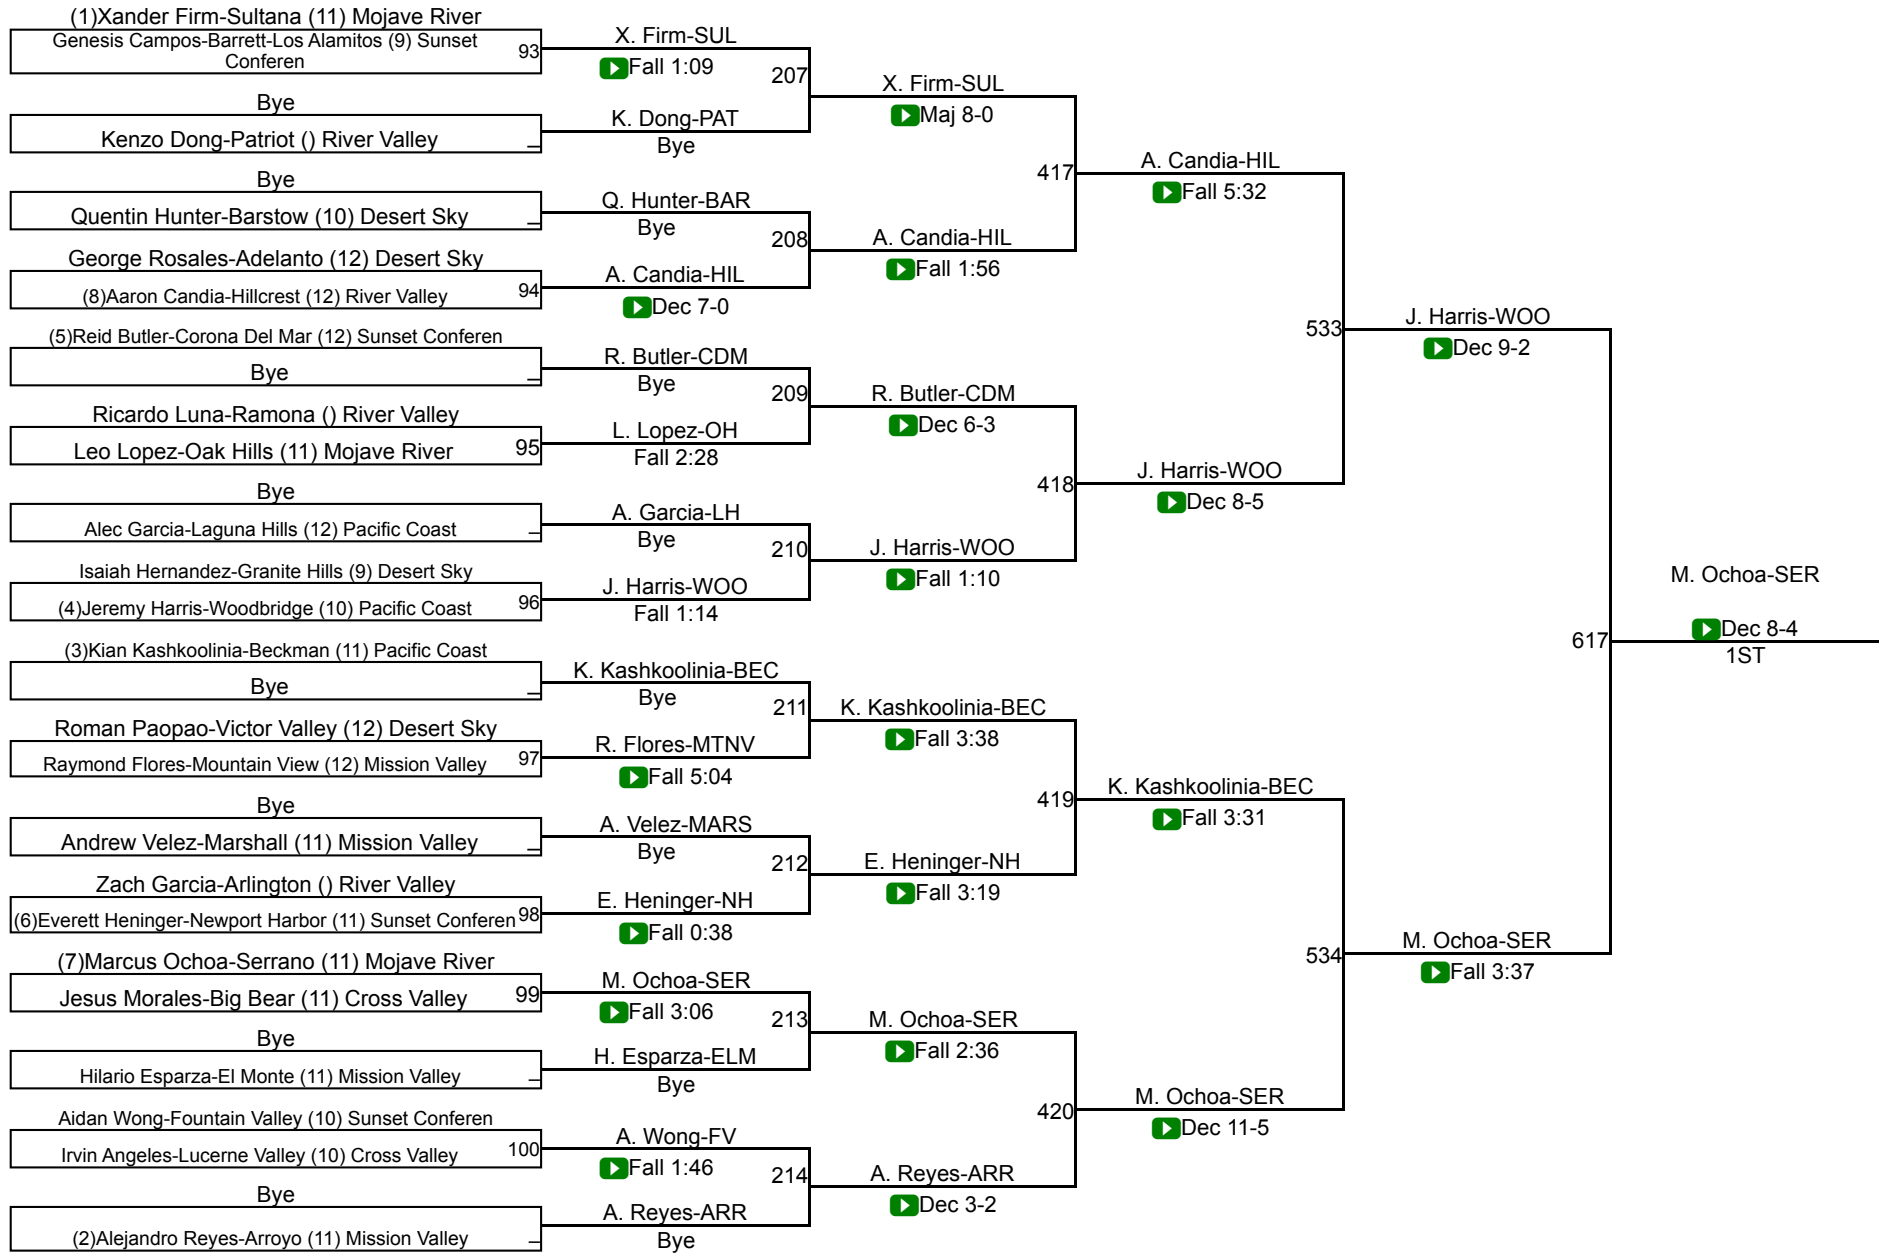

CIF SS Boys Individuals Inland Div

CIF Qualifier 285