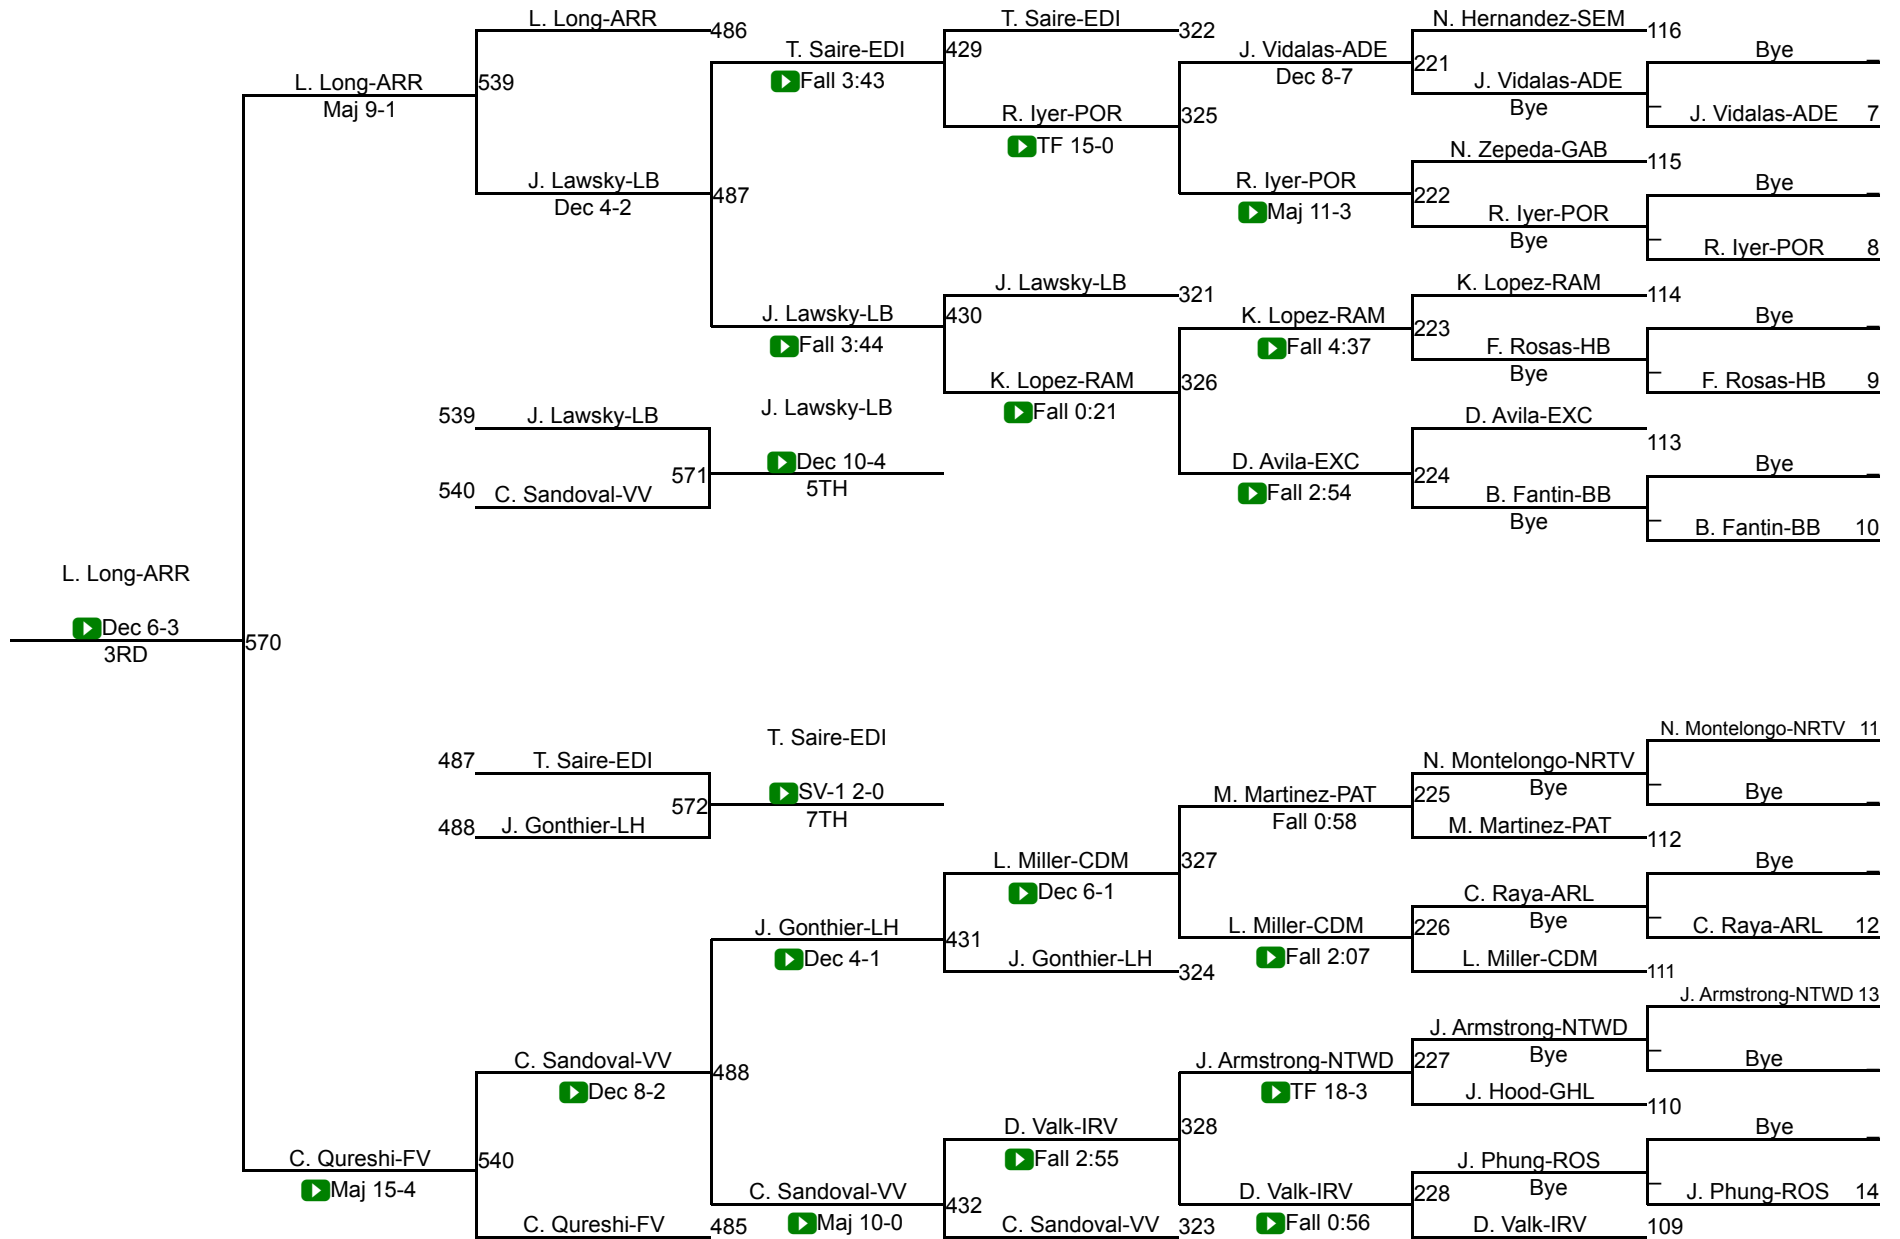

CIF Qualifier 113