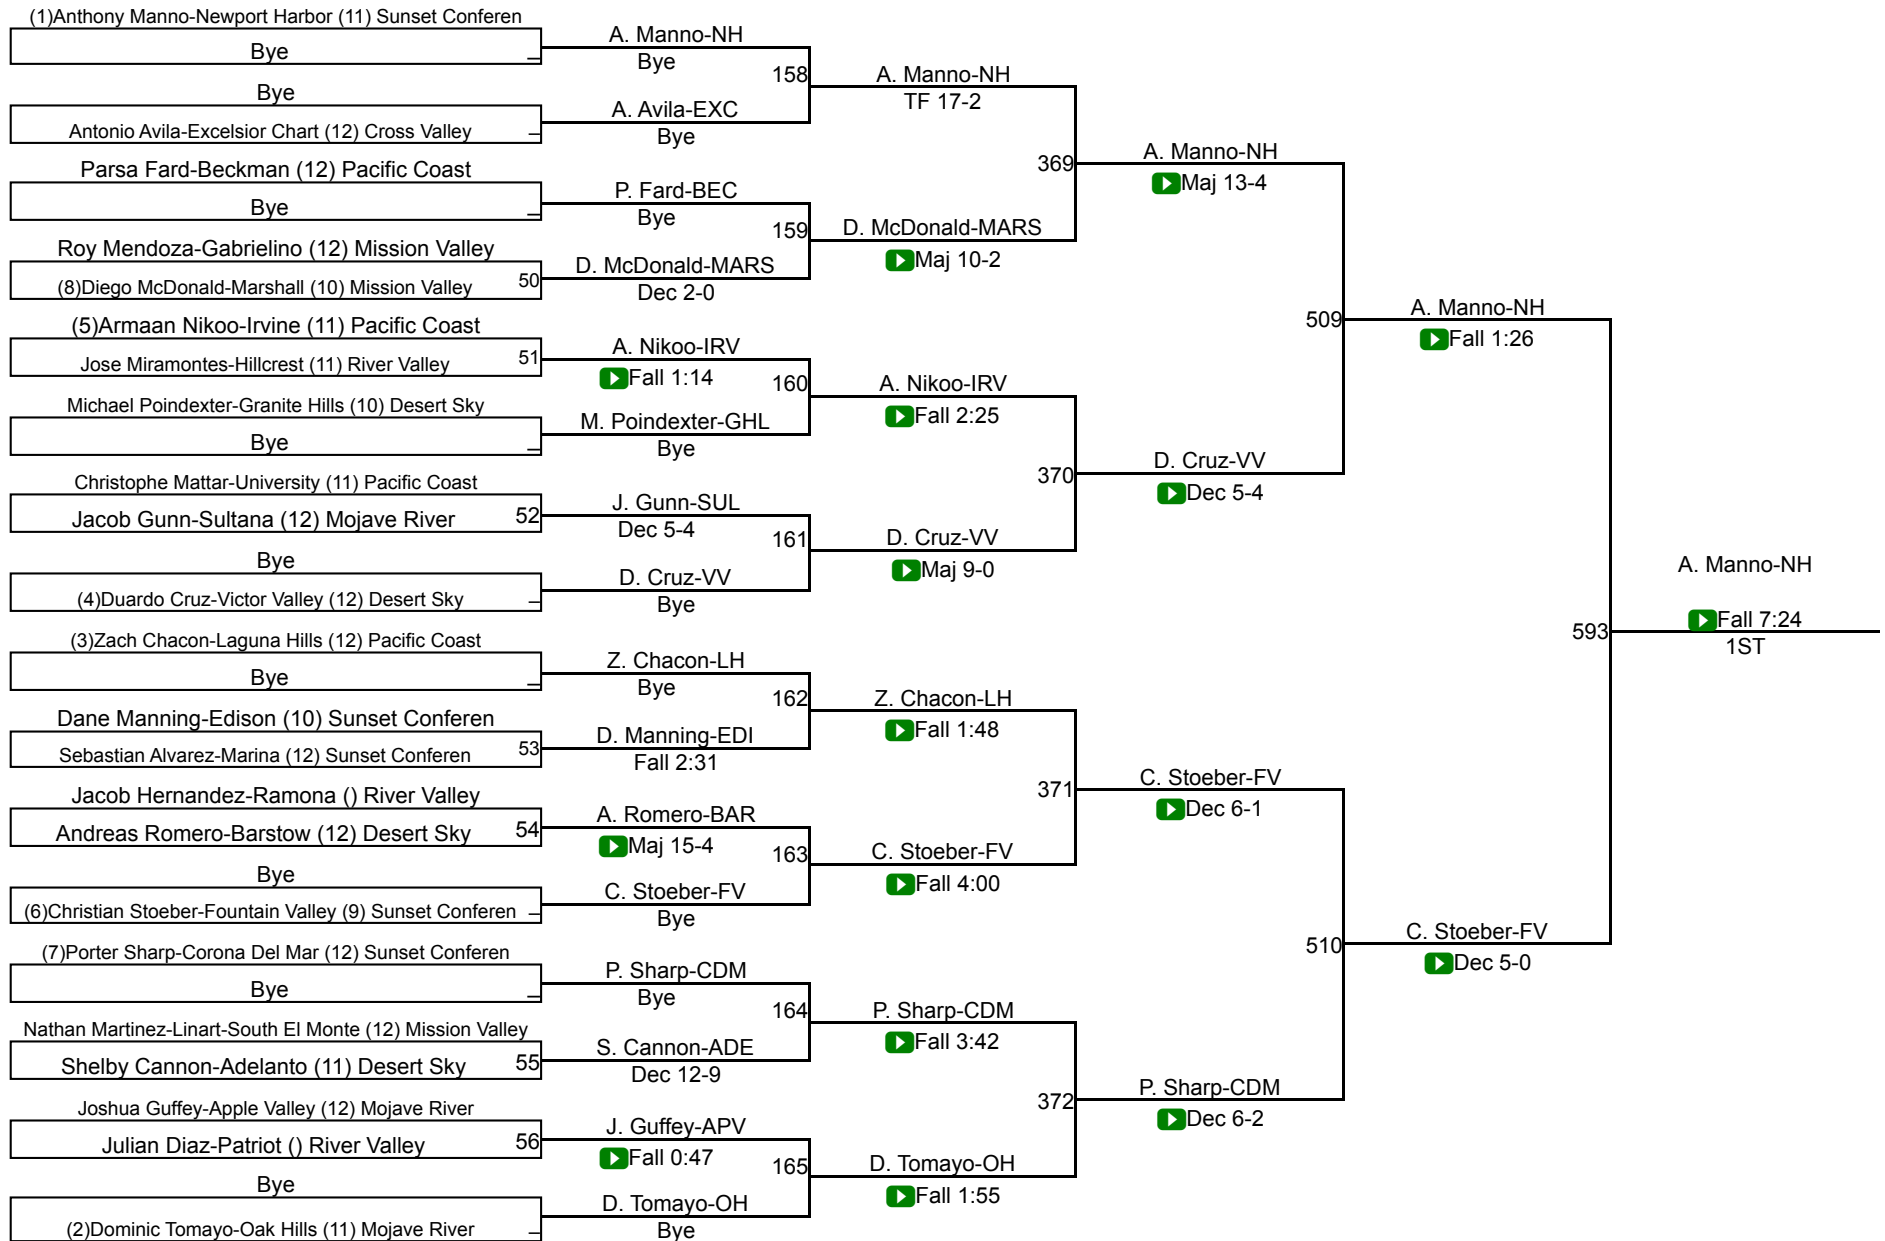

CIF Qualifier 138

CIF Qualifier 138

CIF SS Boys Individuals Inland Div

CIF Qualifier 144

CIF Qualifier 144

CIF SS Boys Individuals Inland Div

CIF Qualifier 150

CIF Qualifier 150