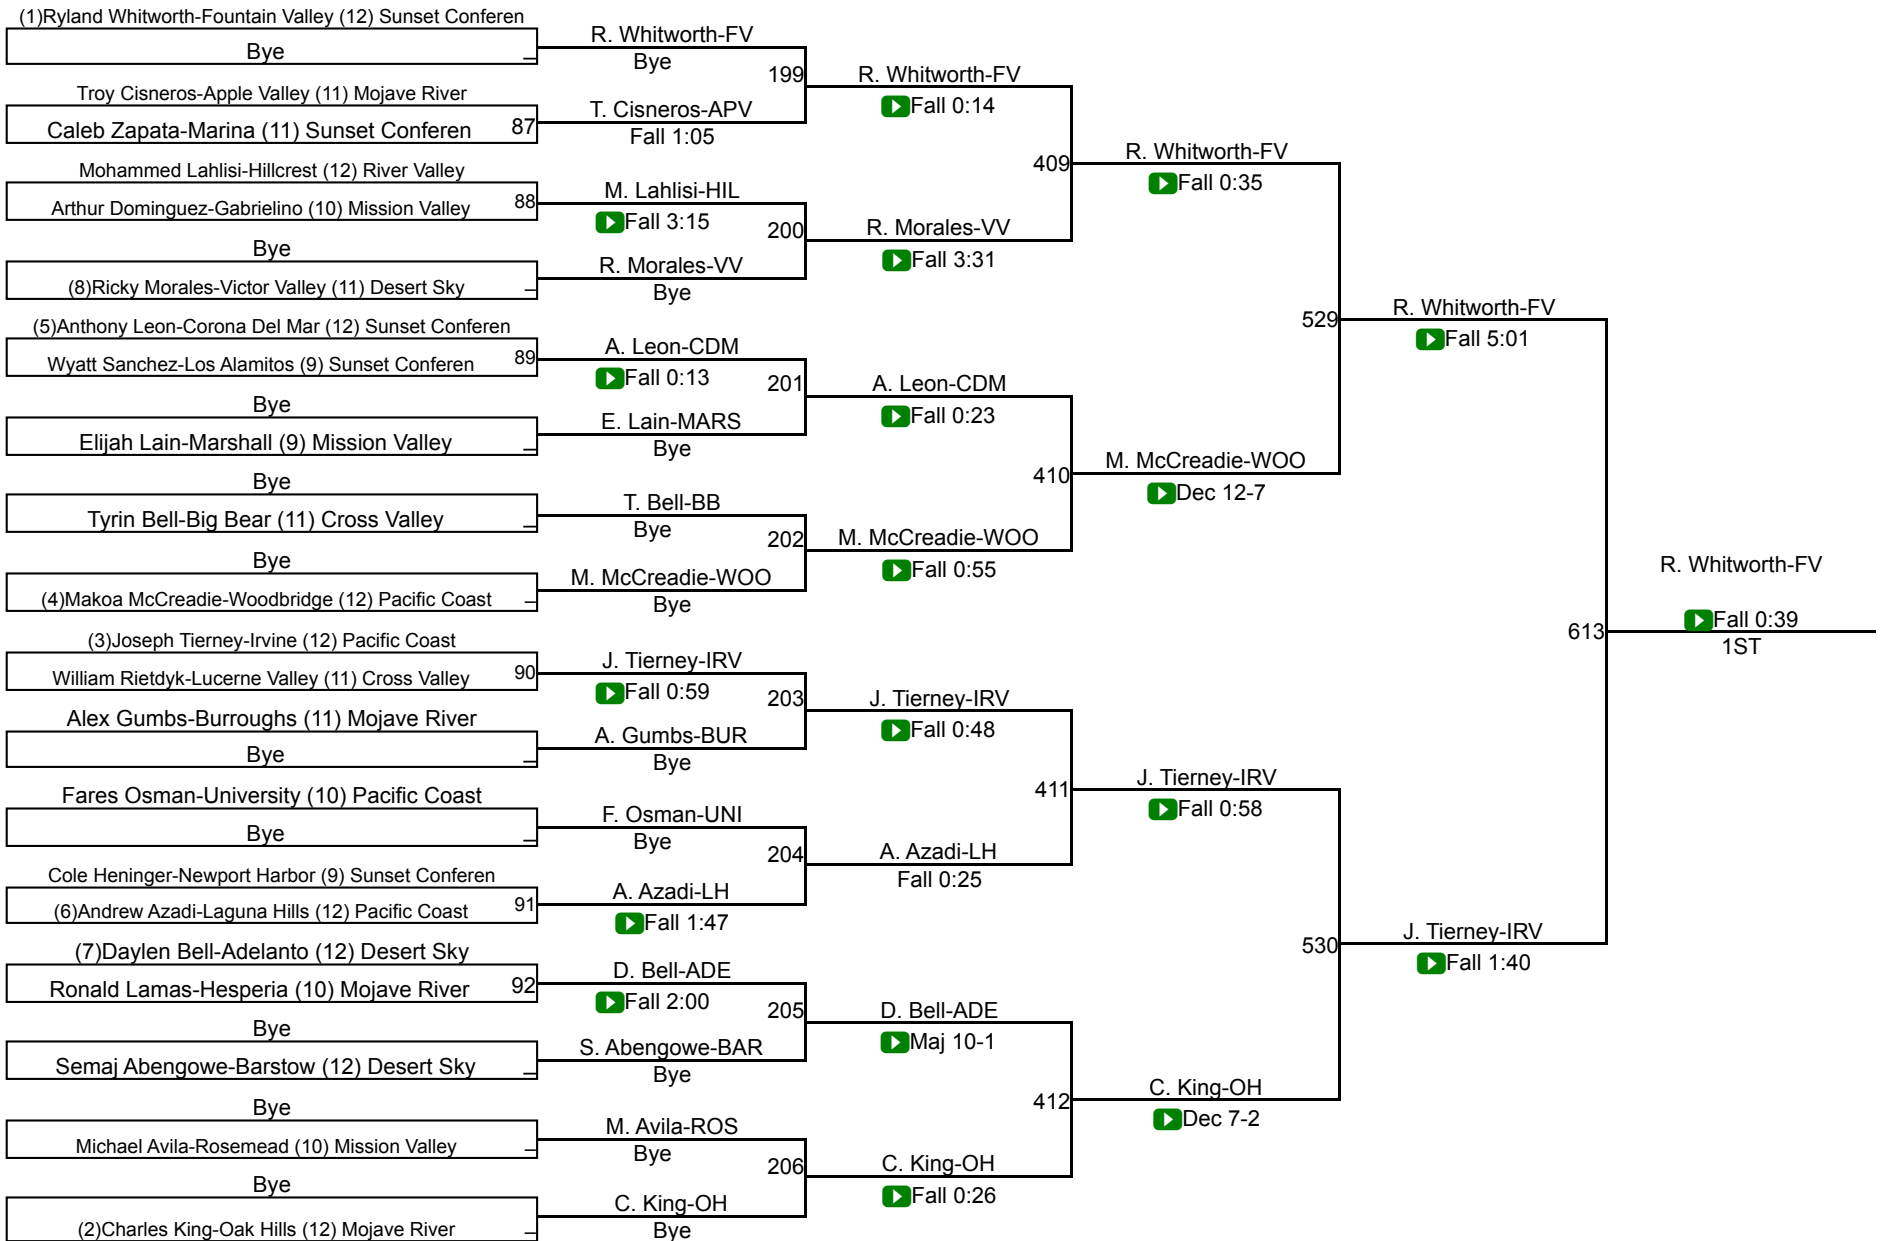

CIF Qualifier 175

CIF Qualifier 175

CIF SS Boys Individuals Inland Div

CIF Qualifier 190

CIF Qualifier 190

CIF SS Boys Individuals Inland Div

CIF Qualifier 215

CIF Qualifier 215