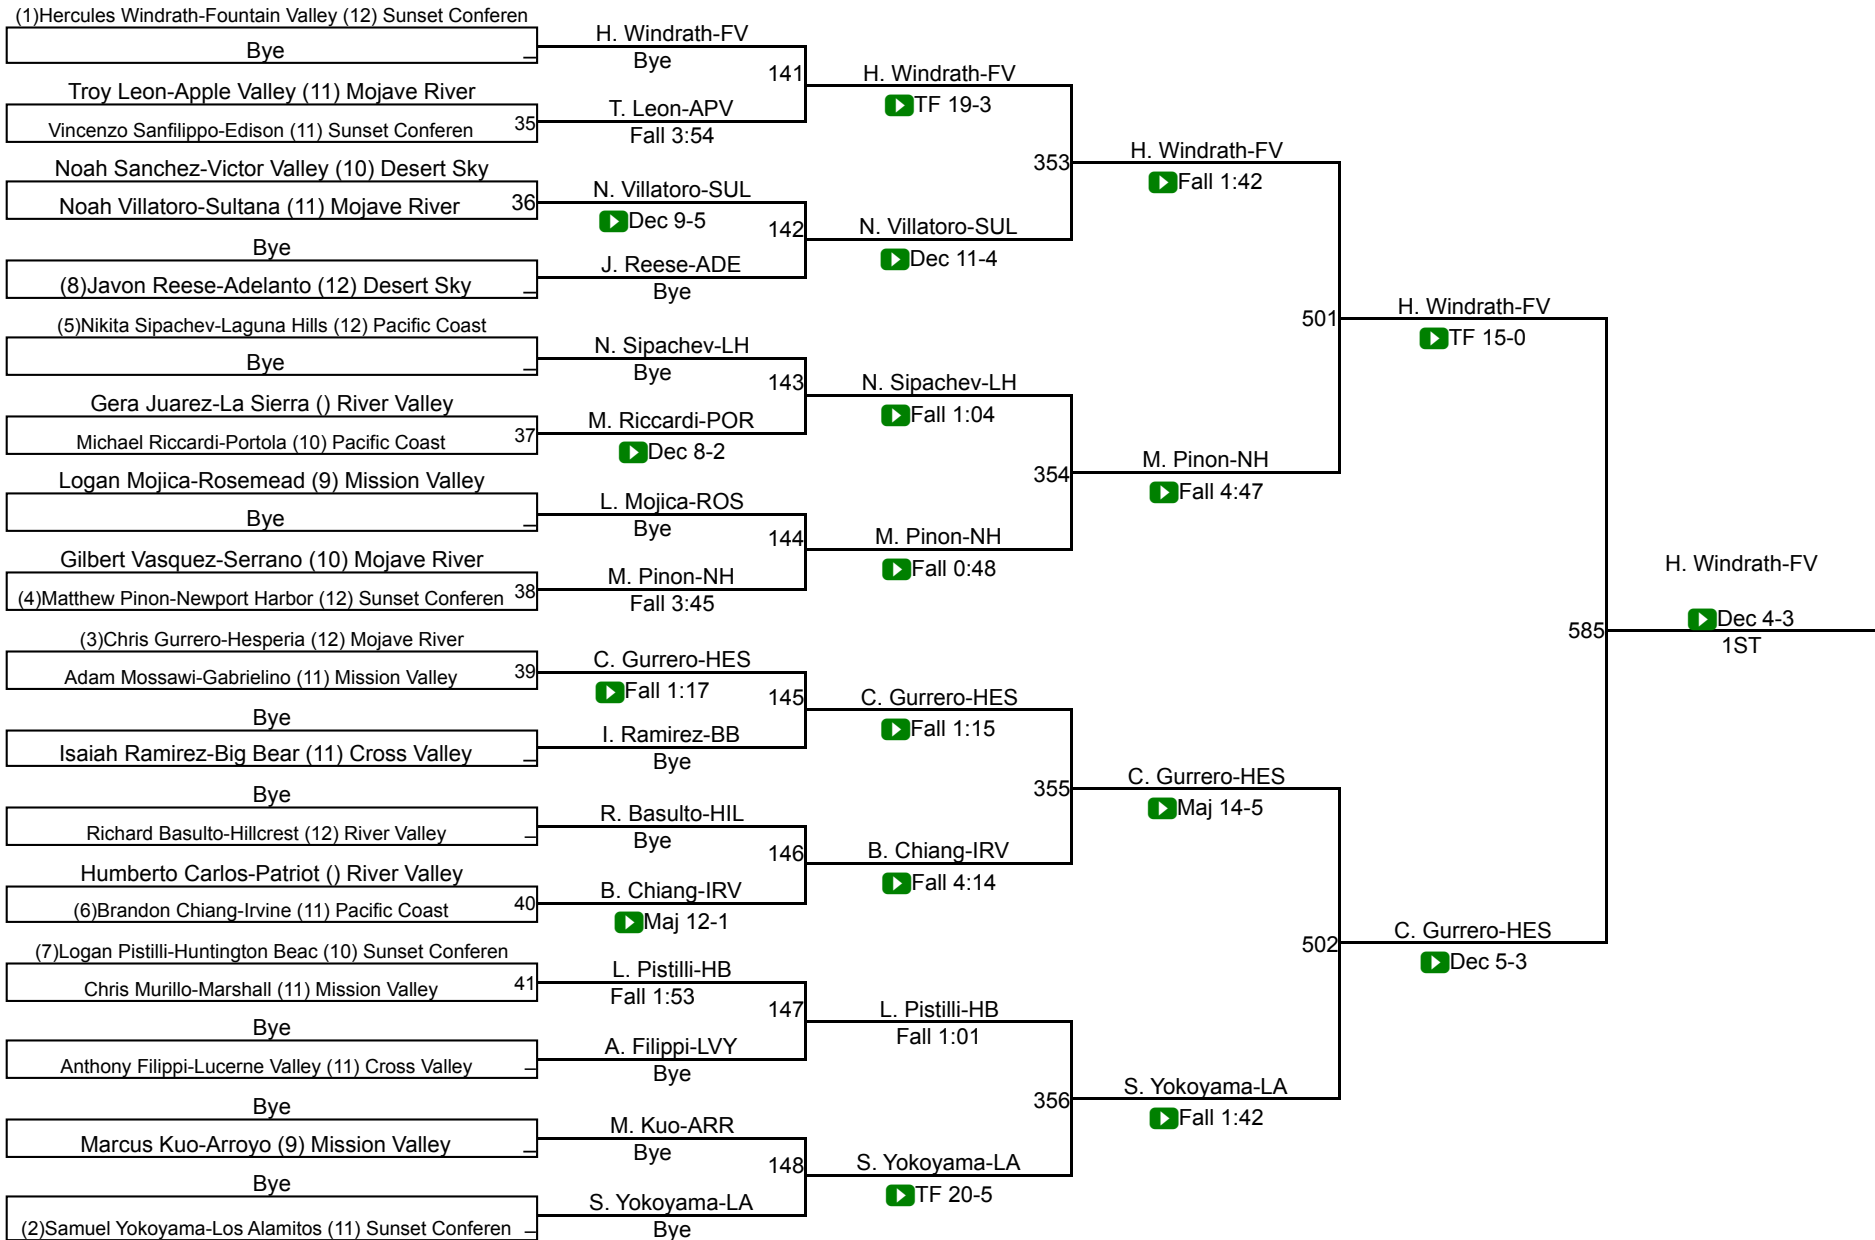

CIF SS Boys Individuals Inland Div

CIF Qualifier 138