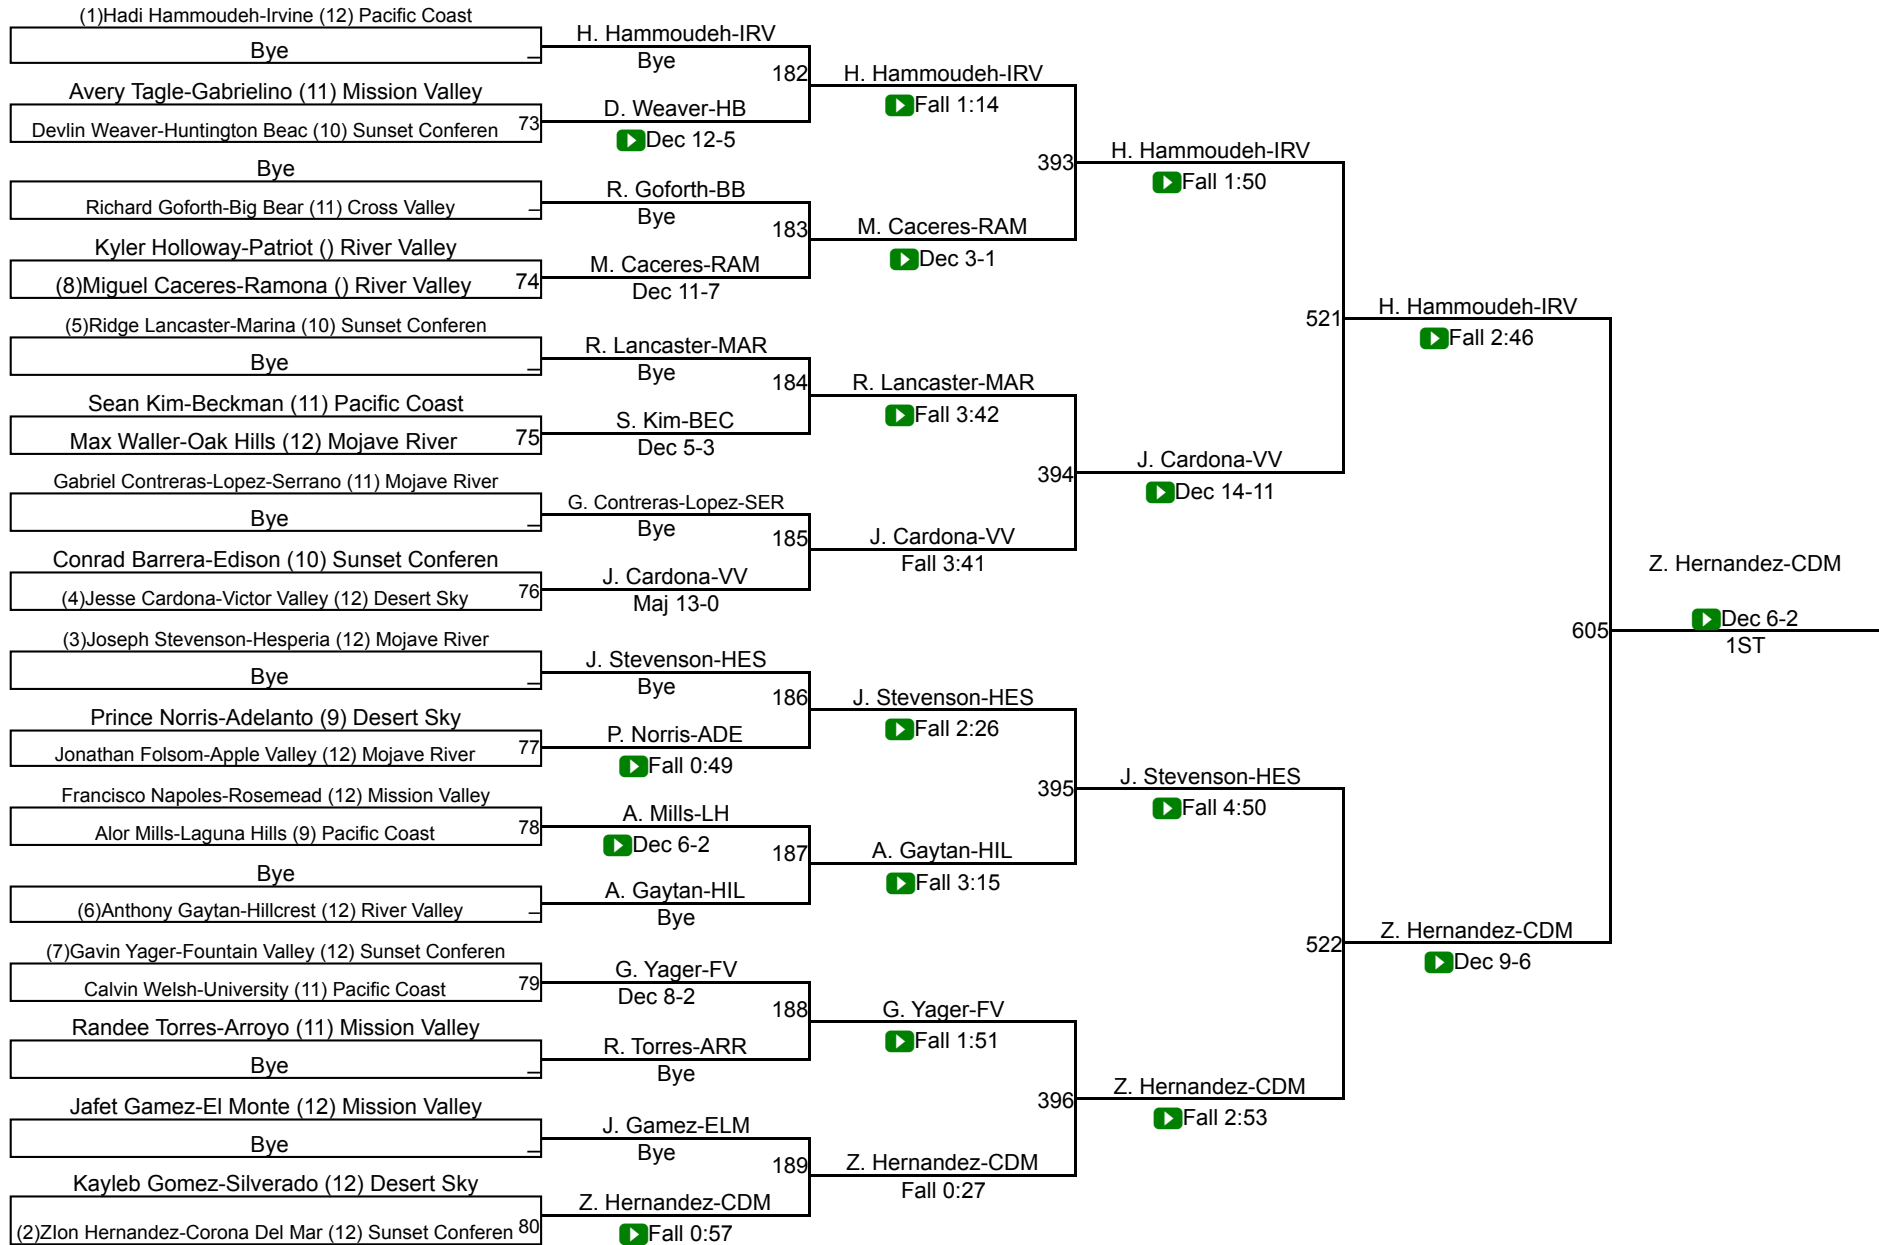

CIF SS Boys Individuals Inland Div

CIF Qualifier 175