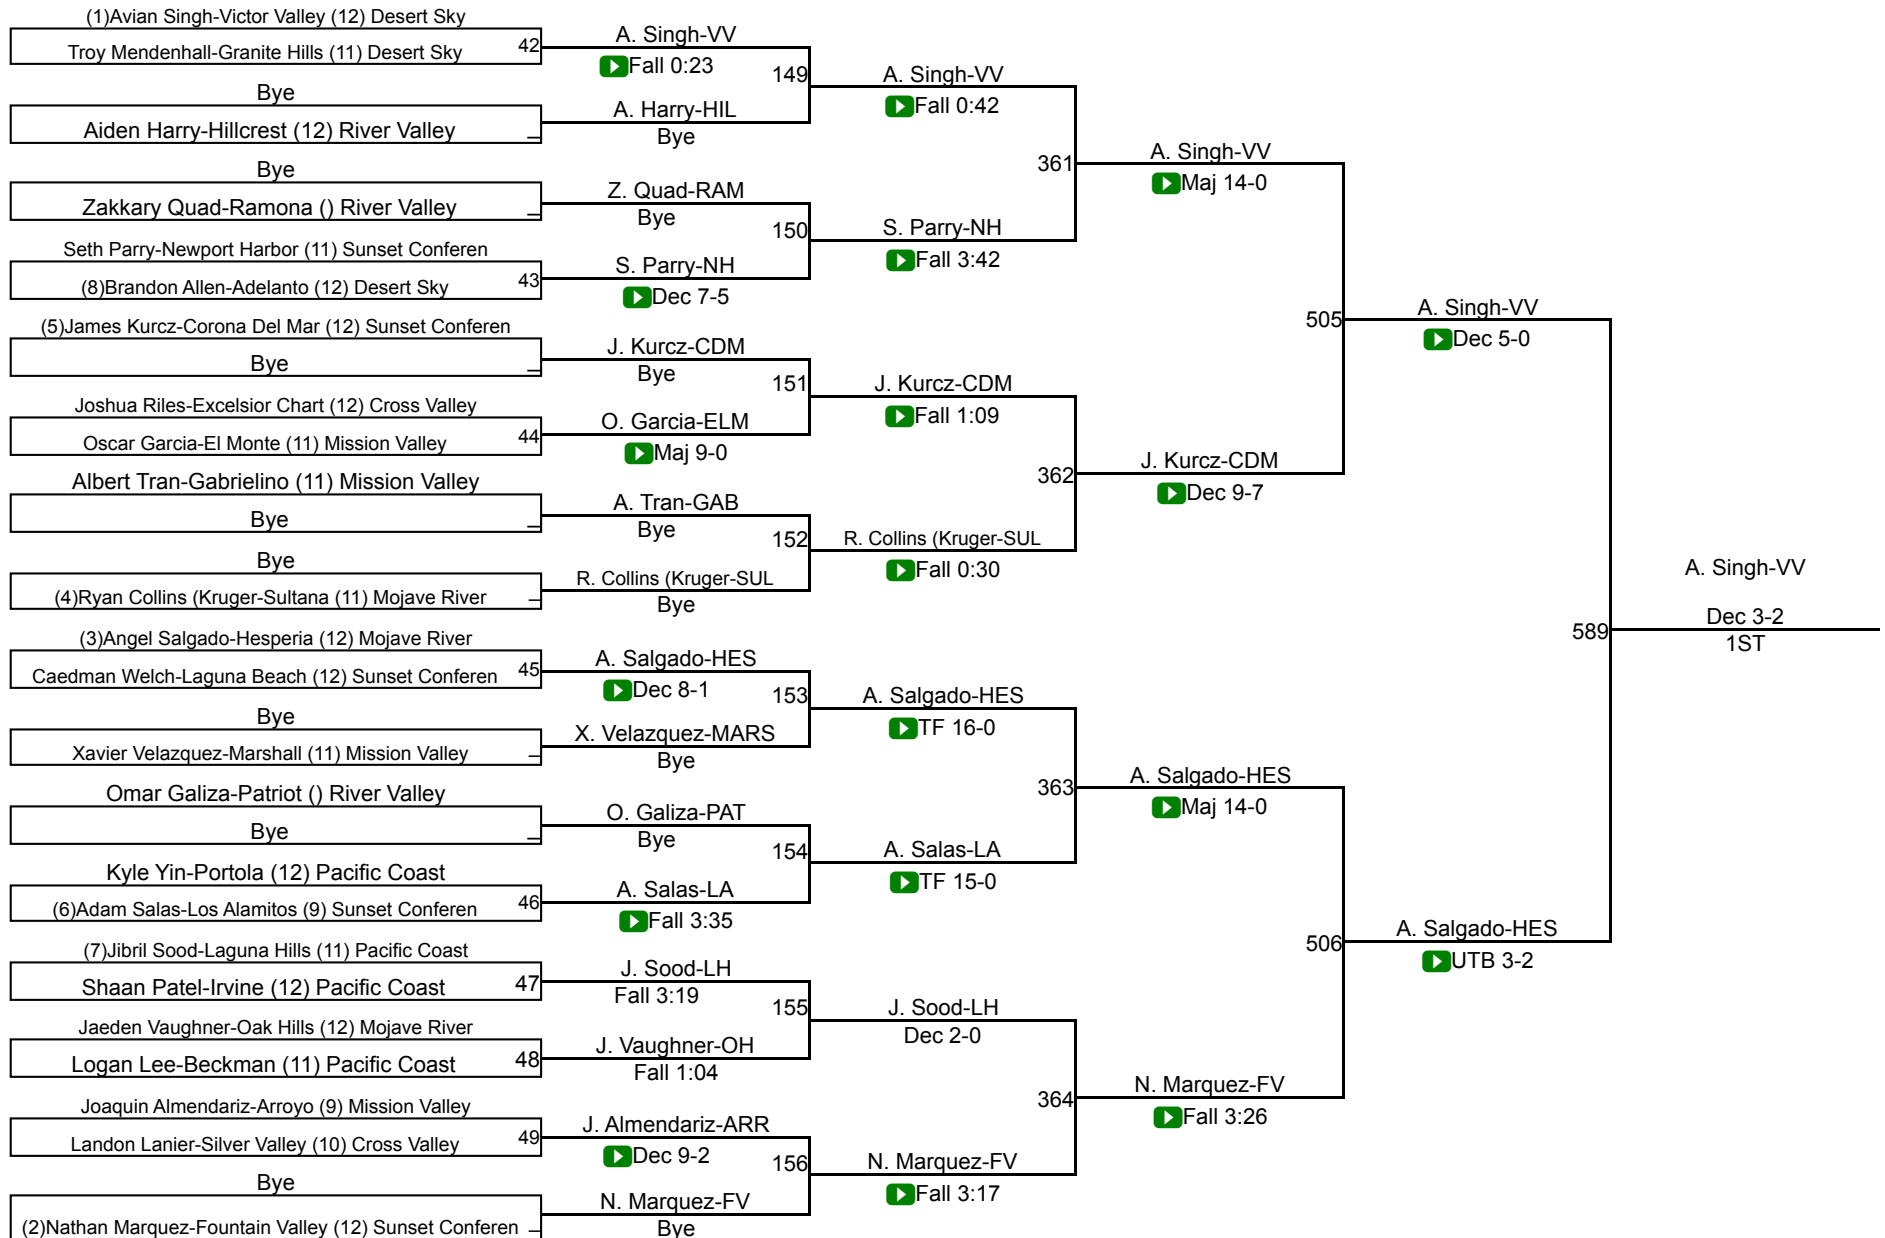

CIF Qualifier 138

CIF Qualifier 138

CIF SS Boys Individuals Inland Div

CIF Qualifier 144

CIF Qualifier 144

CIF SS Boys Individuals Inland Div

CIF Qualifier 150

CIF Qualifier 150