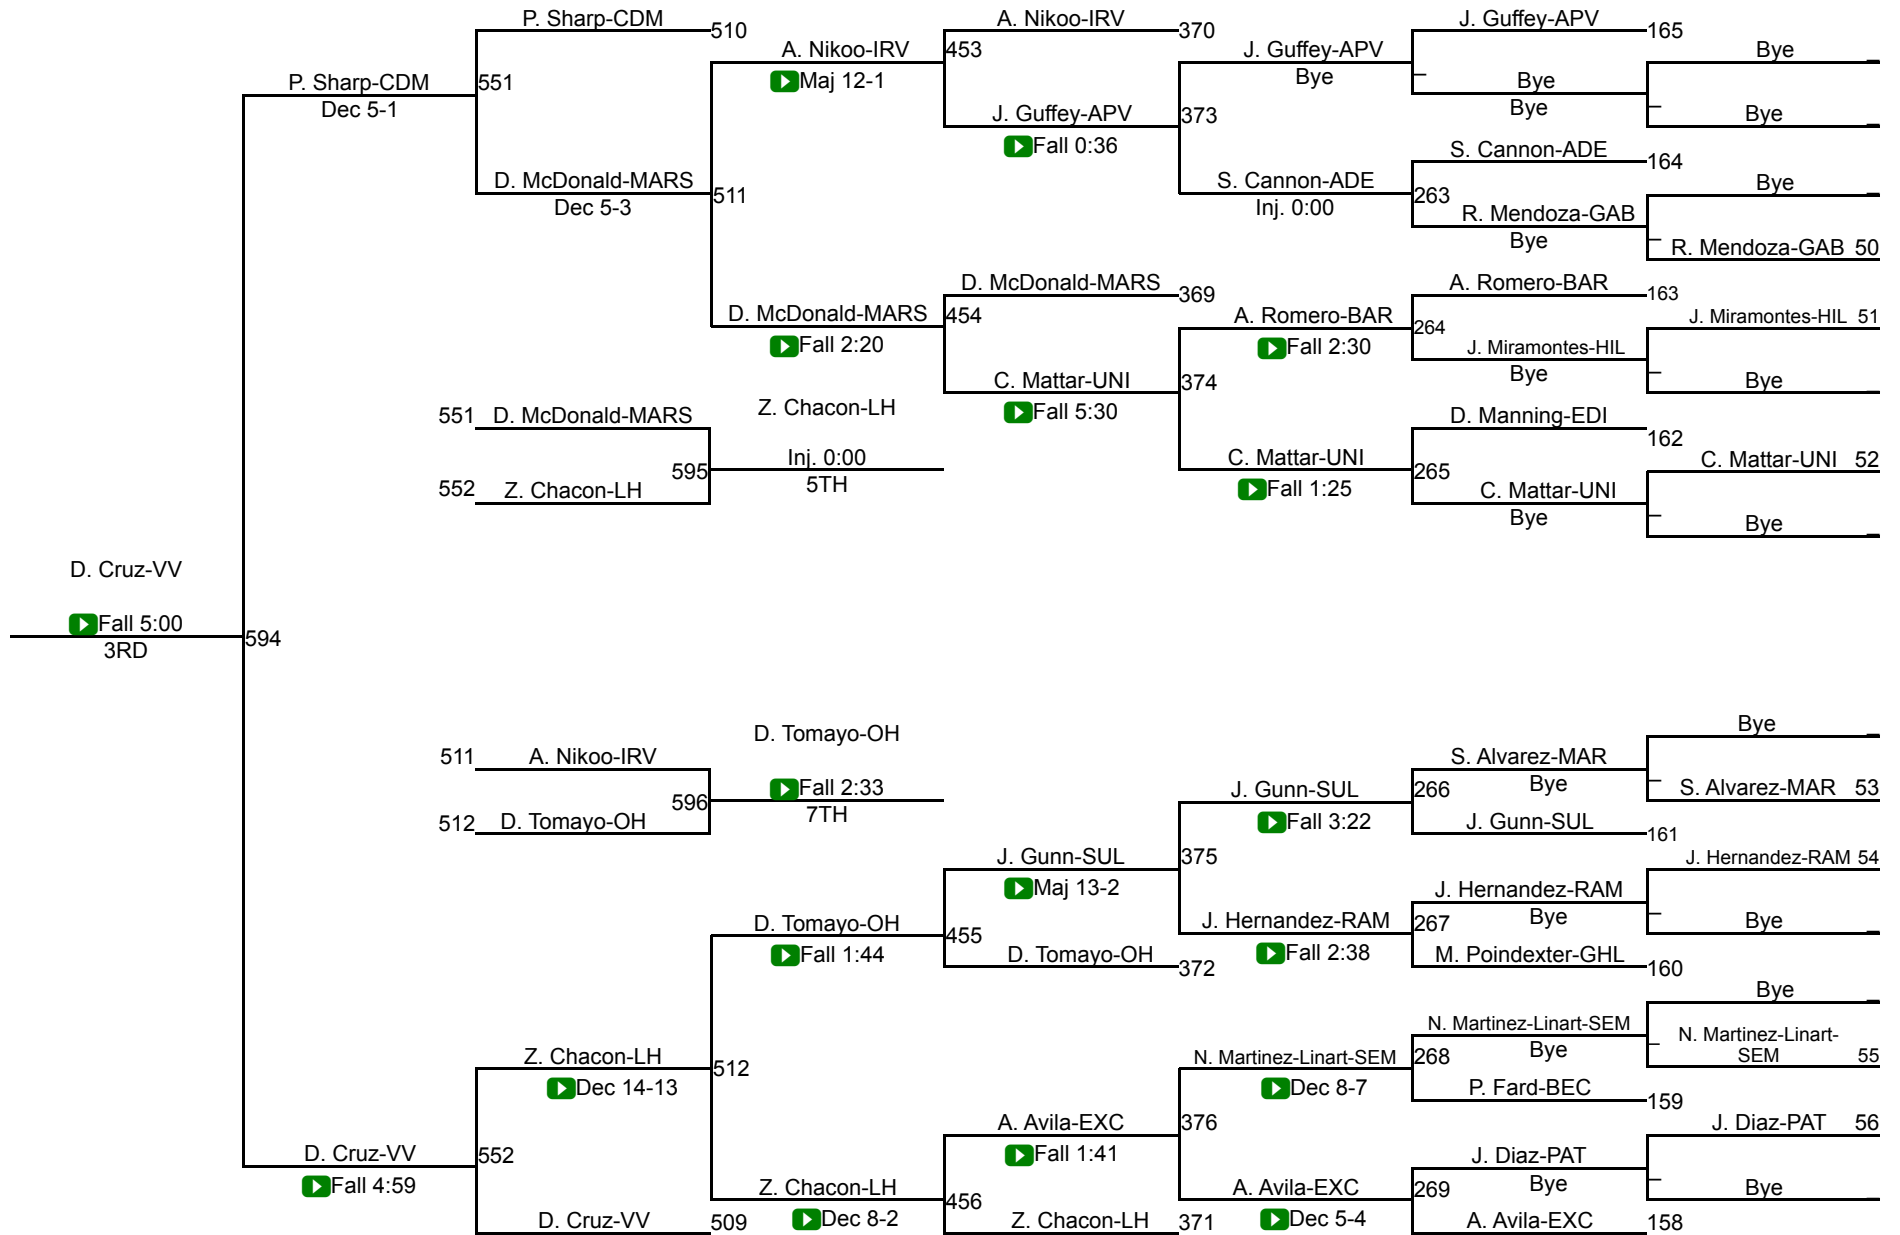

CIF Qualifier 138

CIF Qualifier 138

CIF SS Boys Individuals Inland Div

CIF Qualifier 144

CIF Qualifier 144

CIF SS Boys Individuals Inland Div

CIF Qualifier 150

CIF Qualifier 150