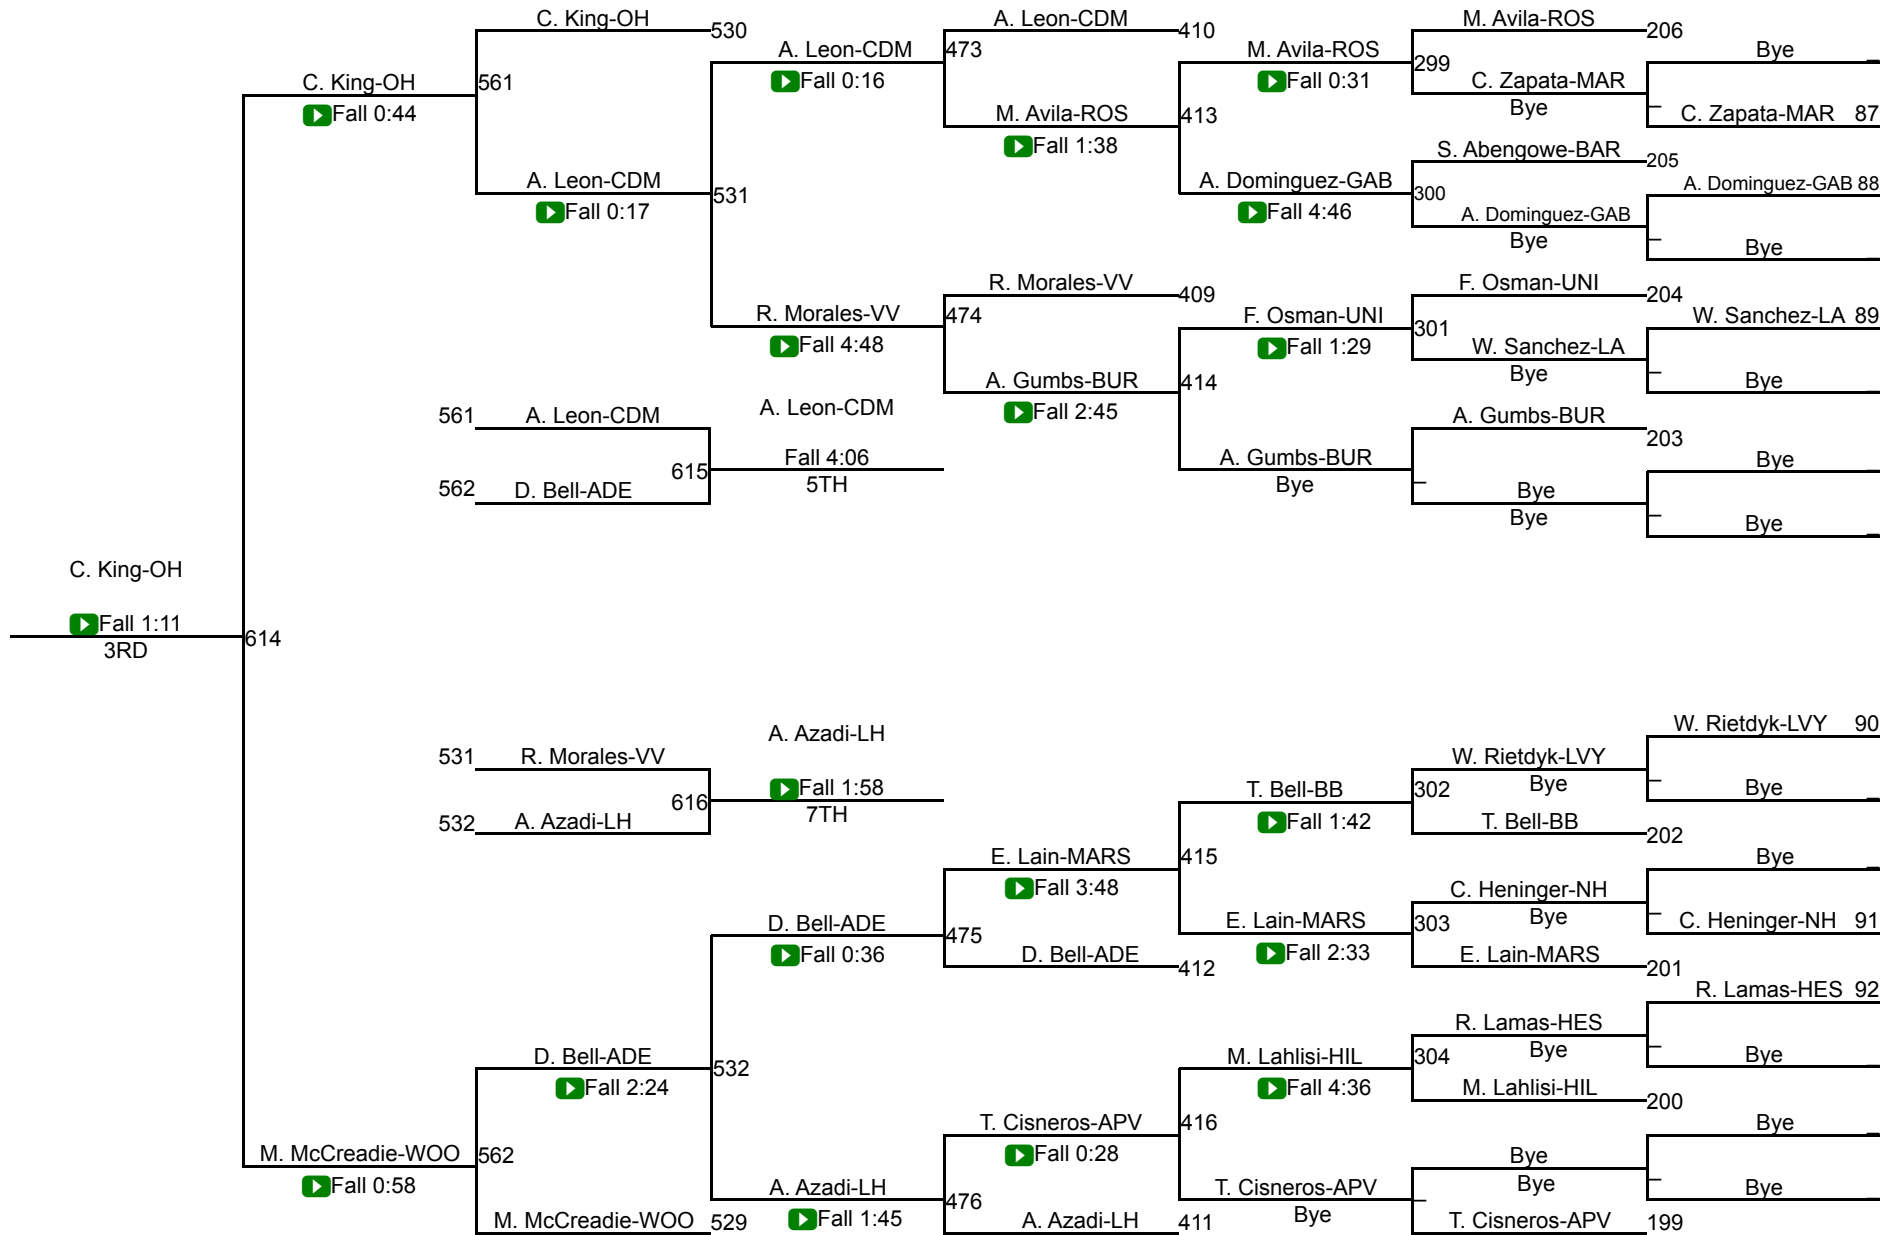

CIF Qualifier 175

CIF Qualifier 175

CIF SS Boys Individuals Inland Div

CIF Qualifier 190

CIF Qualifier 190

CIF SS Boys Individuals Inland Div

CIF Qualifier 215

CIF Qualifier 215