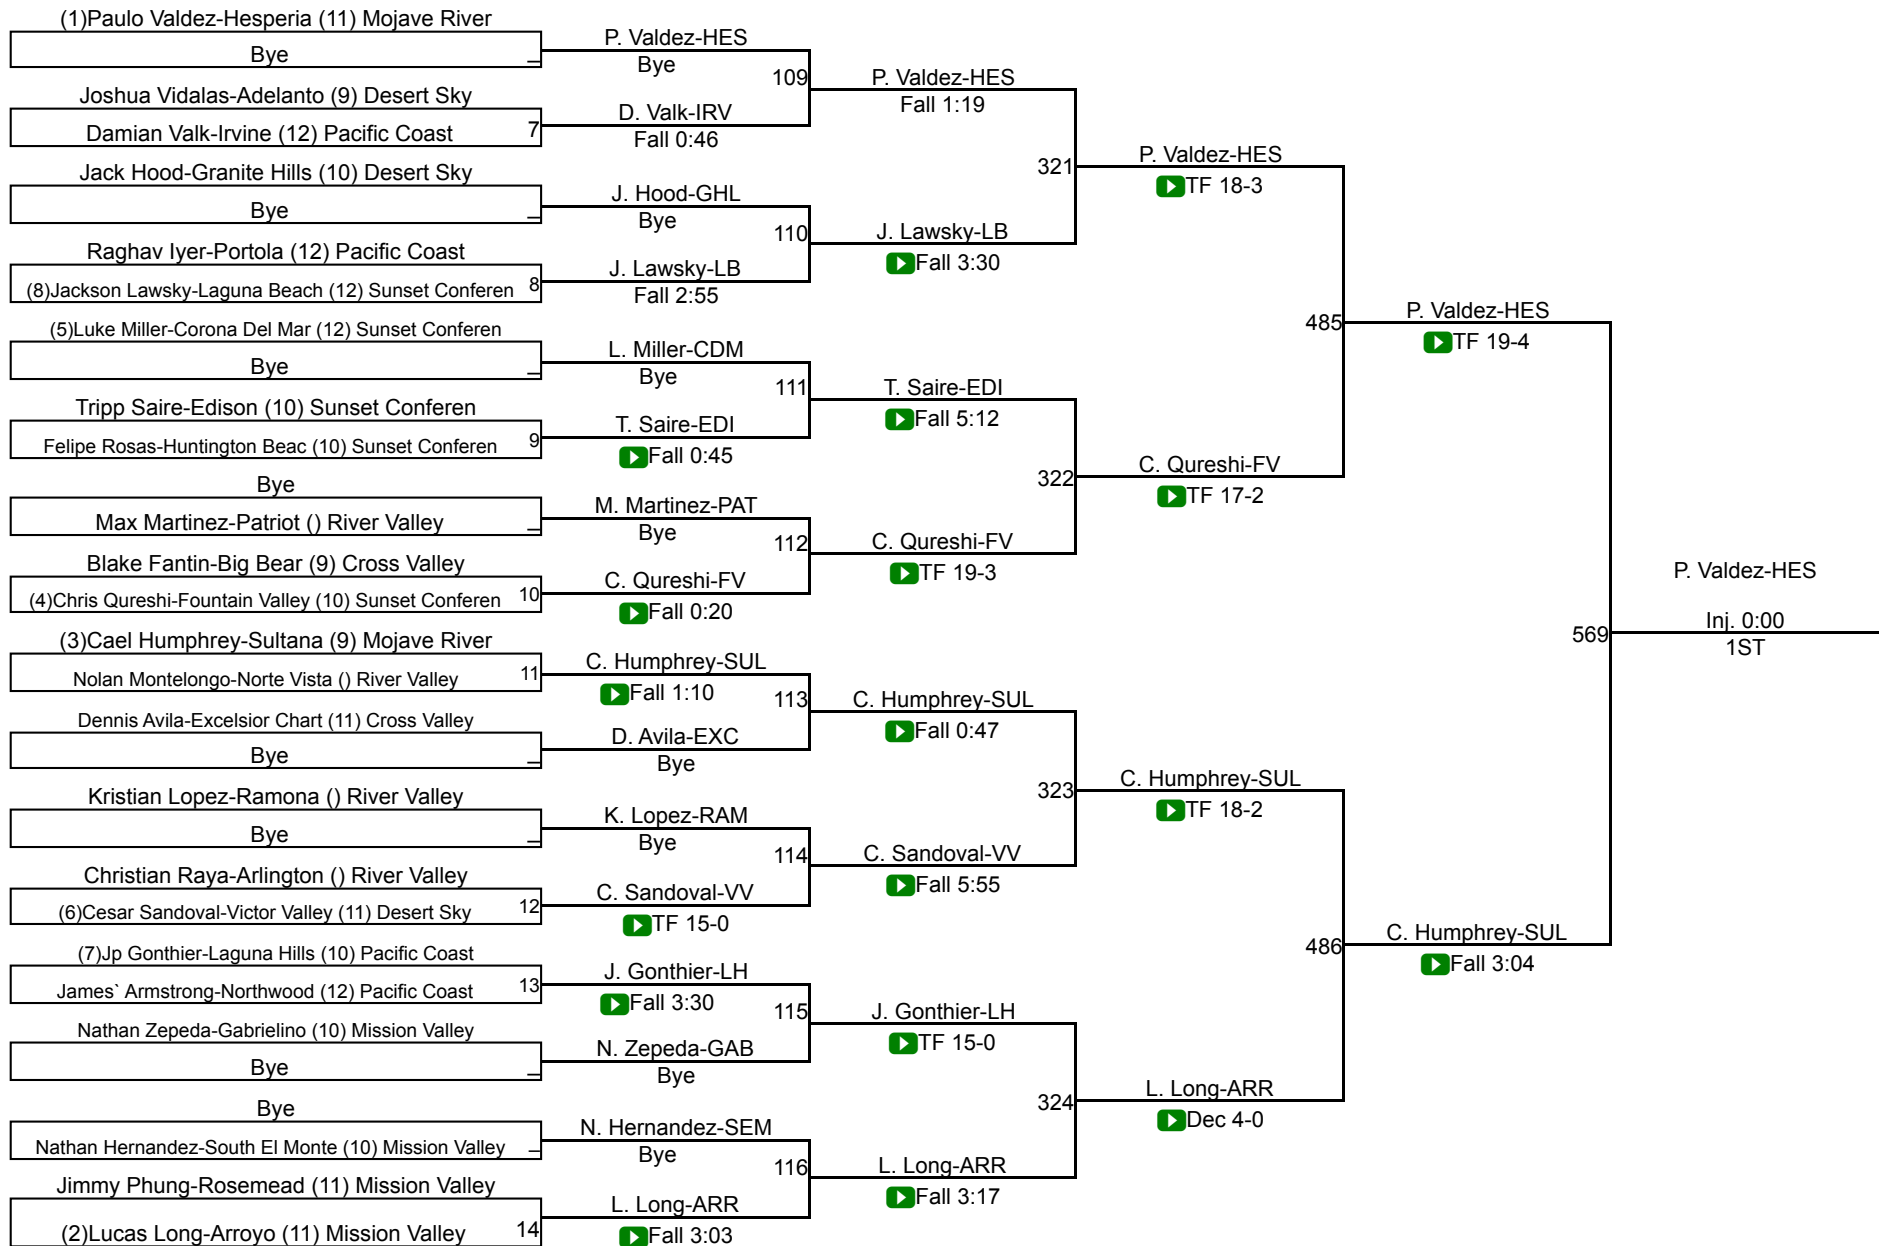

CIF SS Boys Individuals Inland Div

CIF Qualifier 106

CIF Qualifier 106

CIF SS Boys Individuals Inland Div

CIF Qualifier 113

CIF Qualifier 113

CIF SS Boys Individuals Inland Div

CIF Qualifier 120