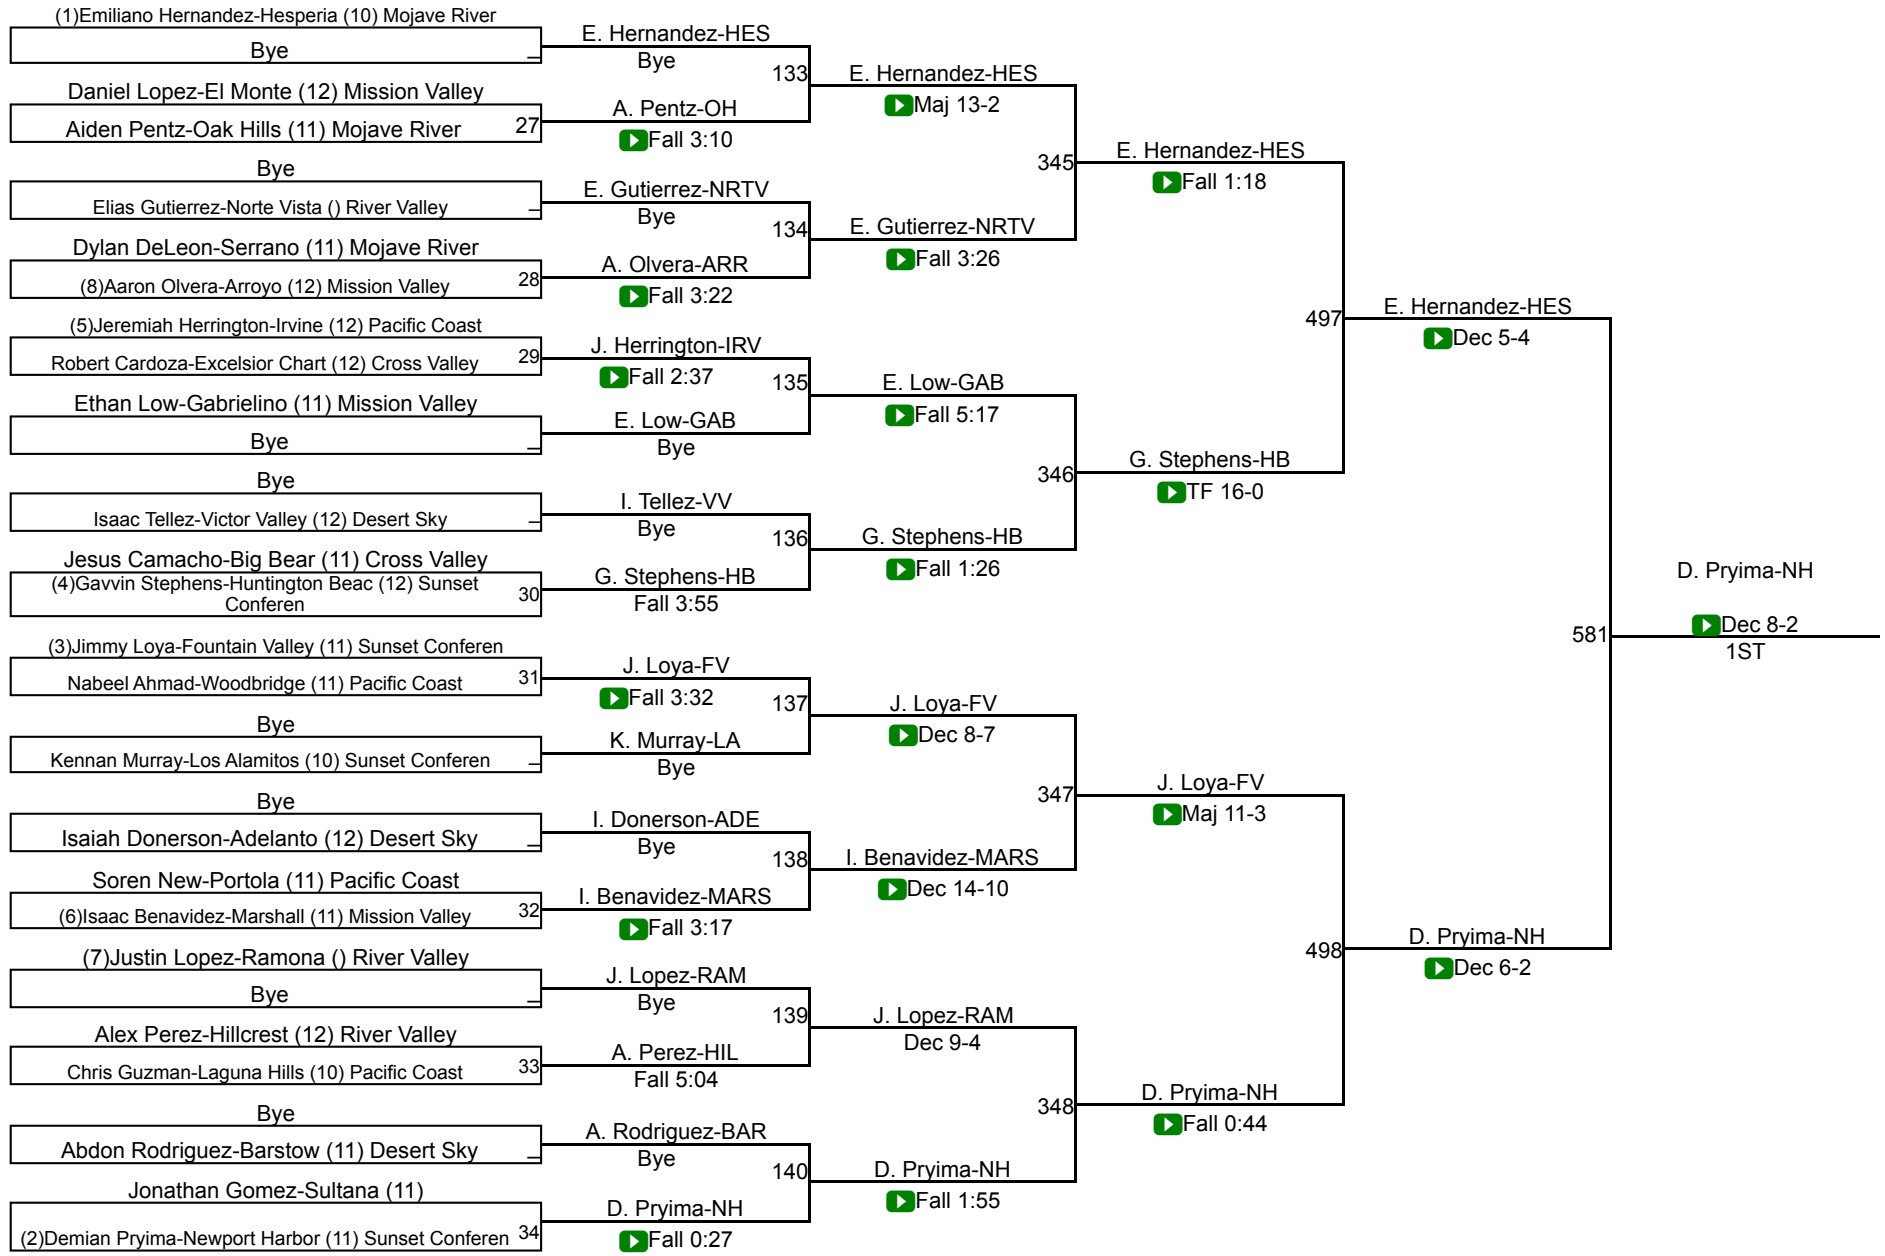

CIF Qualifier 120

CIF SS Boys Individuals Inland Div

CIF Qualifier 126

CIF Qualifier 126

CIF SS Boys Individuals Inland Div

CIF Qualifier 132

CIF Qualifier 132

CIF SS Boys Individuals Inland Div