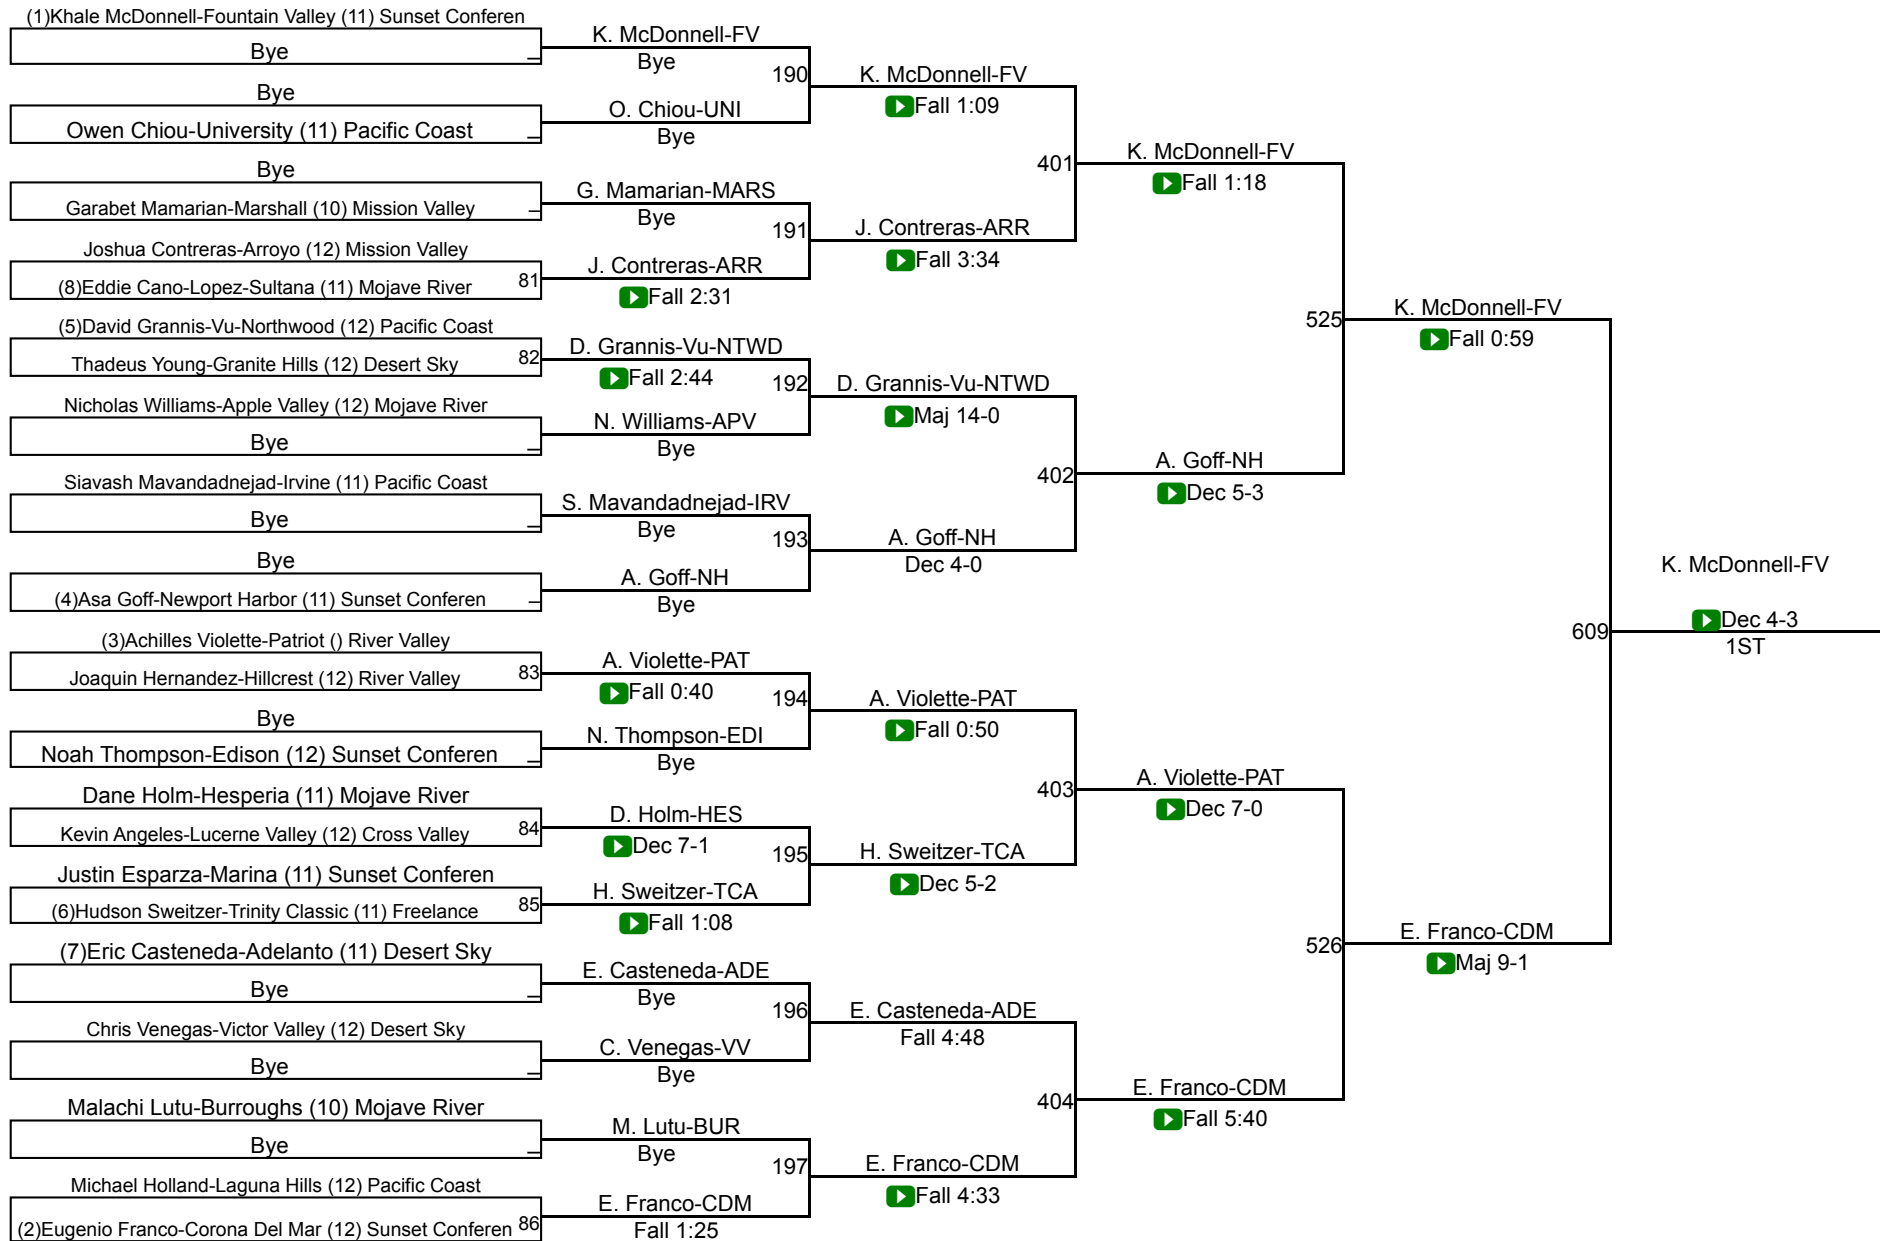

CIF Qualifier 175

CIF Qualifier 175

CIF SS Boys Individuals Inland Div

CIF Qualifier 190

CIF Qualifier 190

CIF SS Boys Individuals Inland Div

CIF Qualifier 215

CIF Qualifier 215