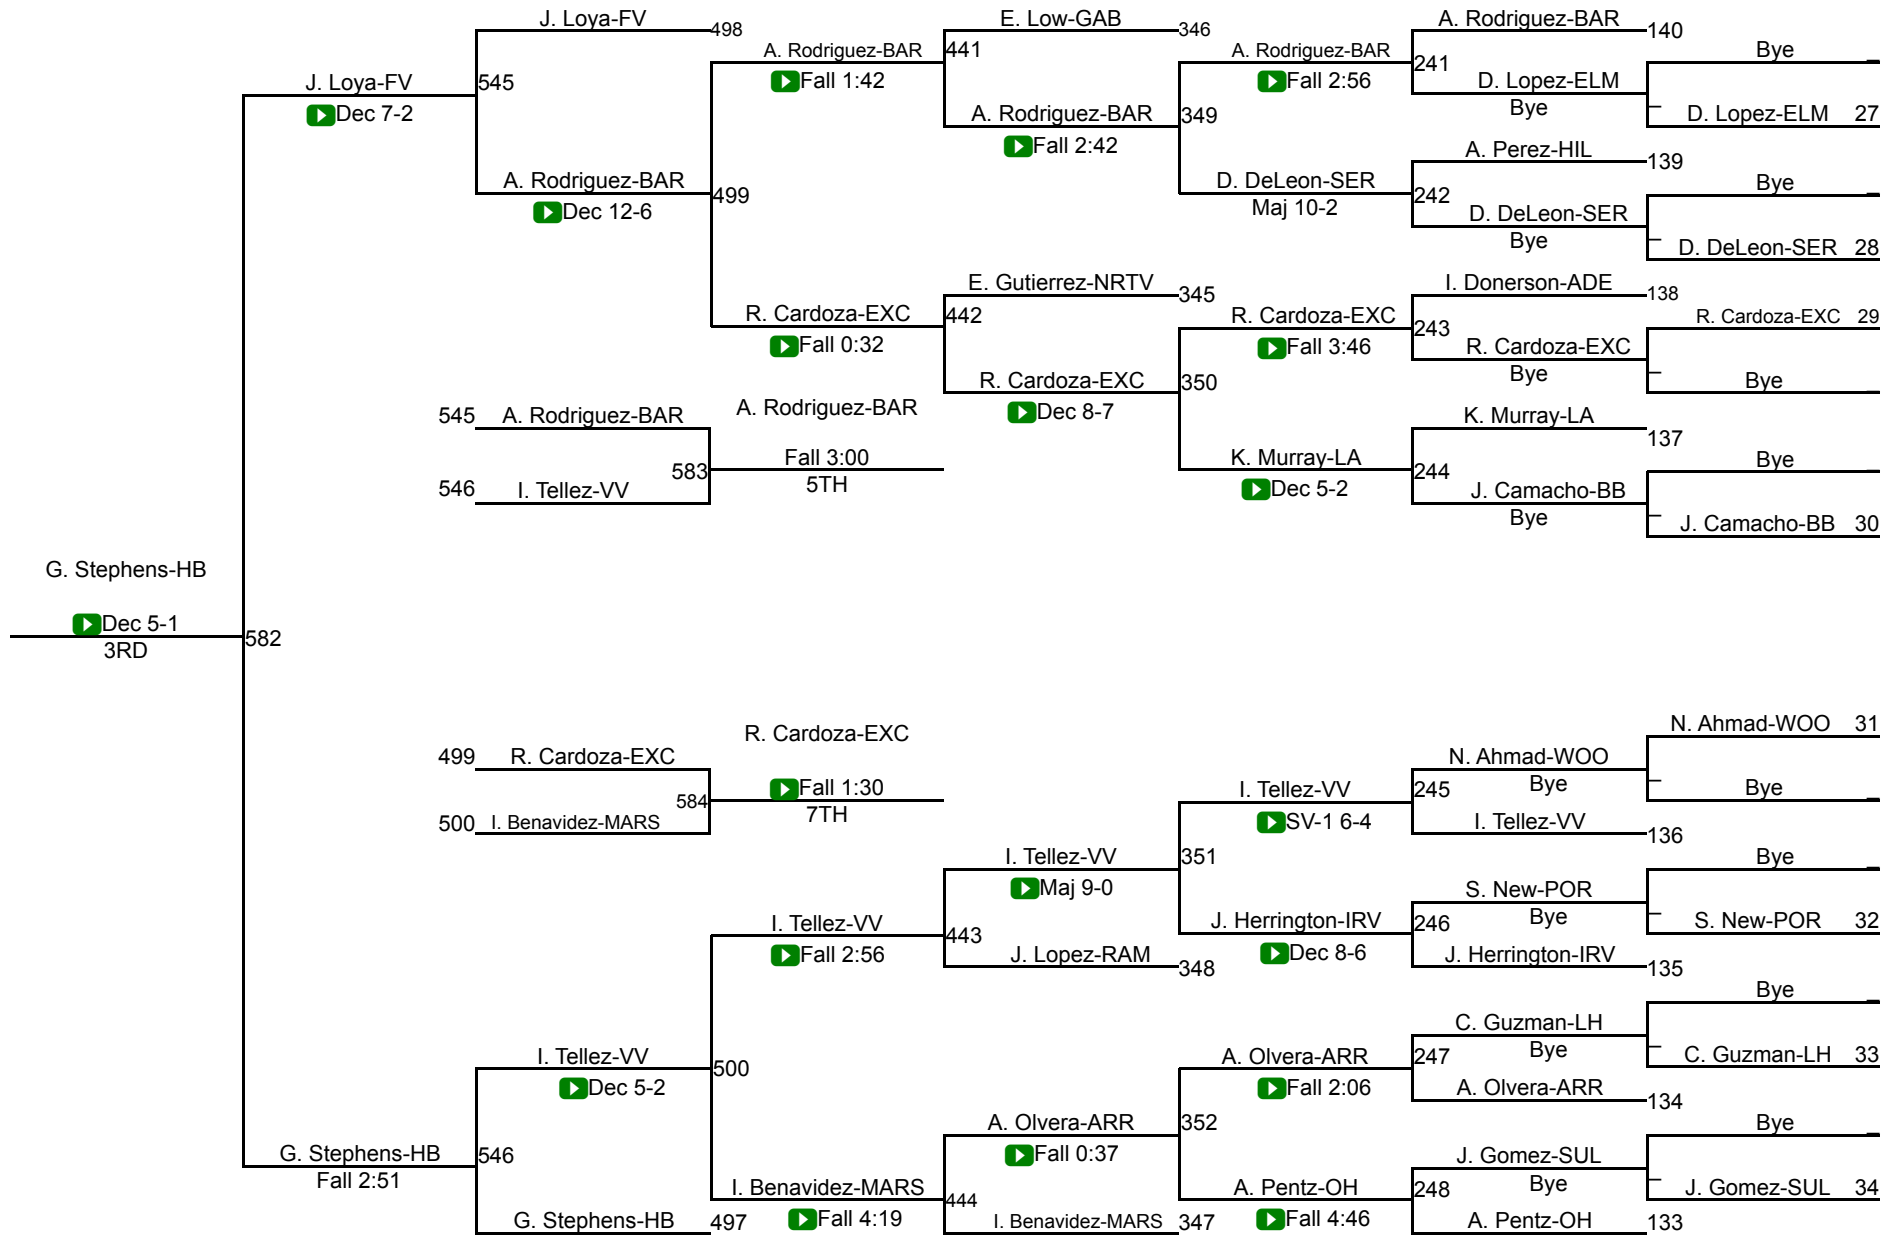

CIF Qualifier 120

CIF SS Boys Individuals Inland Div

CIF Qualifier 126

CIF Qualifier 126

CIF SS Boys Individuals Inland Div

CIF Qualifier 132

CIF Qualifier 132

CIF SS Boys Individuals Inland Div