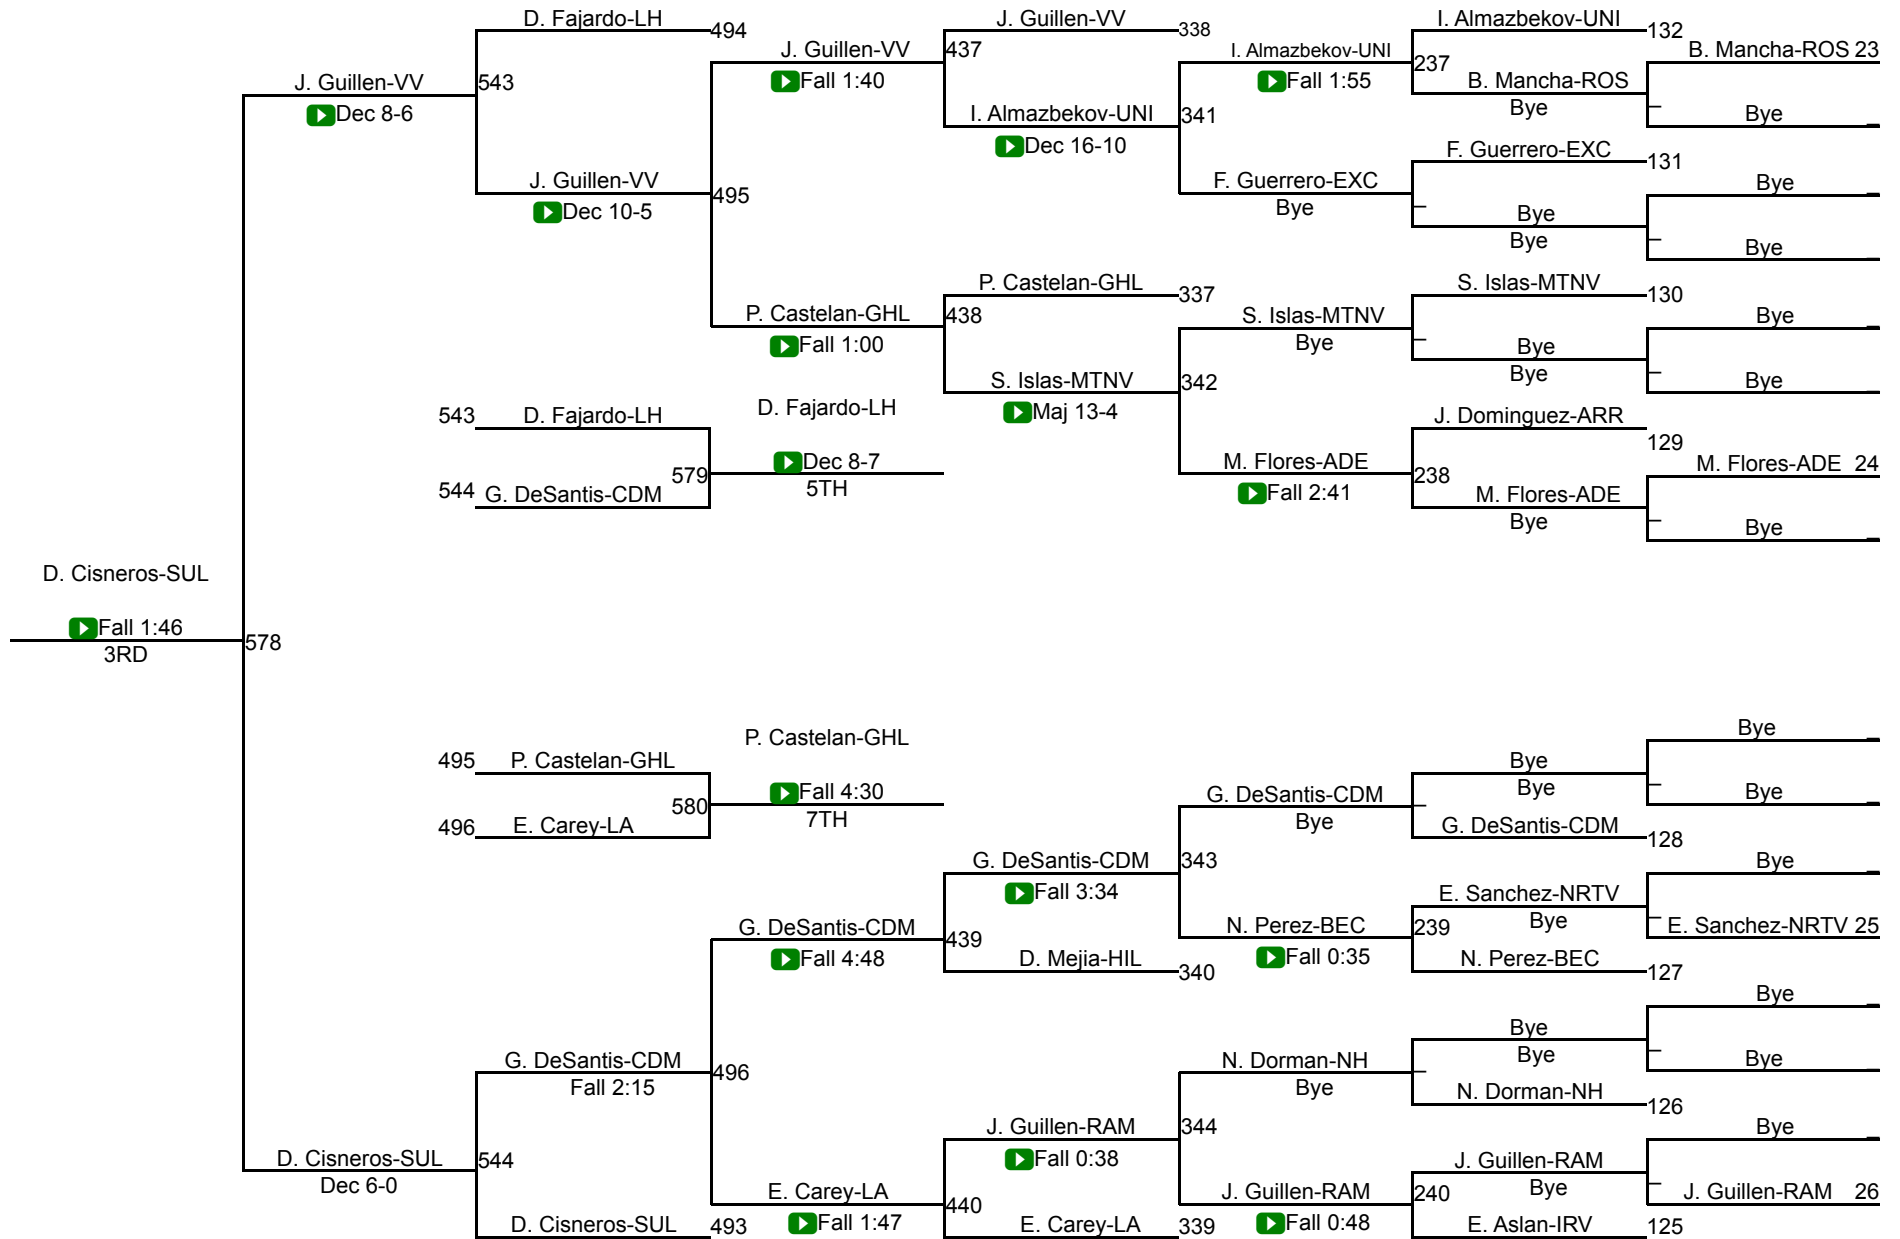

CIF Qualifier 120

CIF SS Boys Individuals Inland Div

CIF Qualifier 126

CIF Qualifier 126

CIF SS Boys Individuals Inland Div

CIF Qualifier 132

CIF Qualifier 132

CIF SS Boys Individuals Inland Div