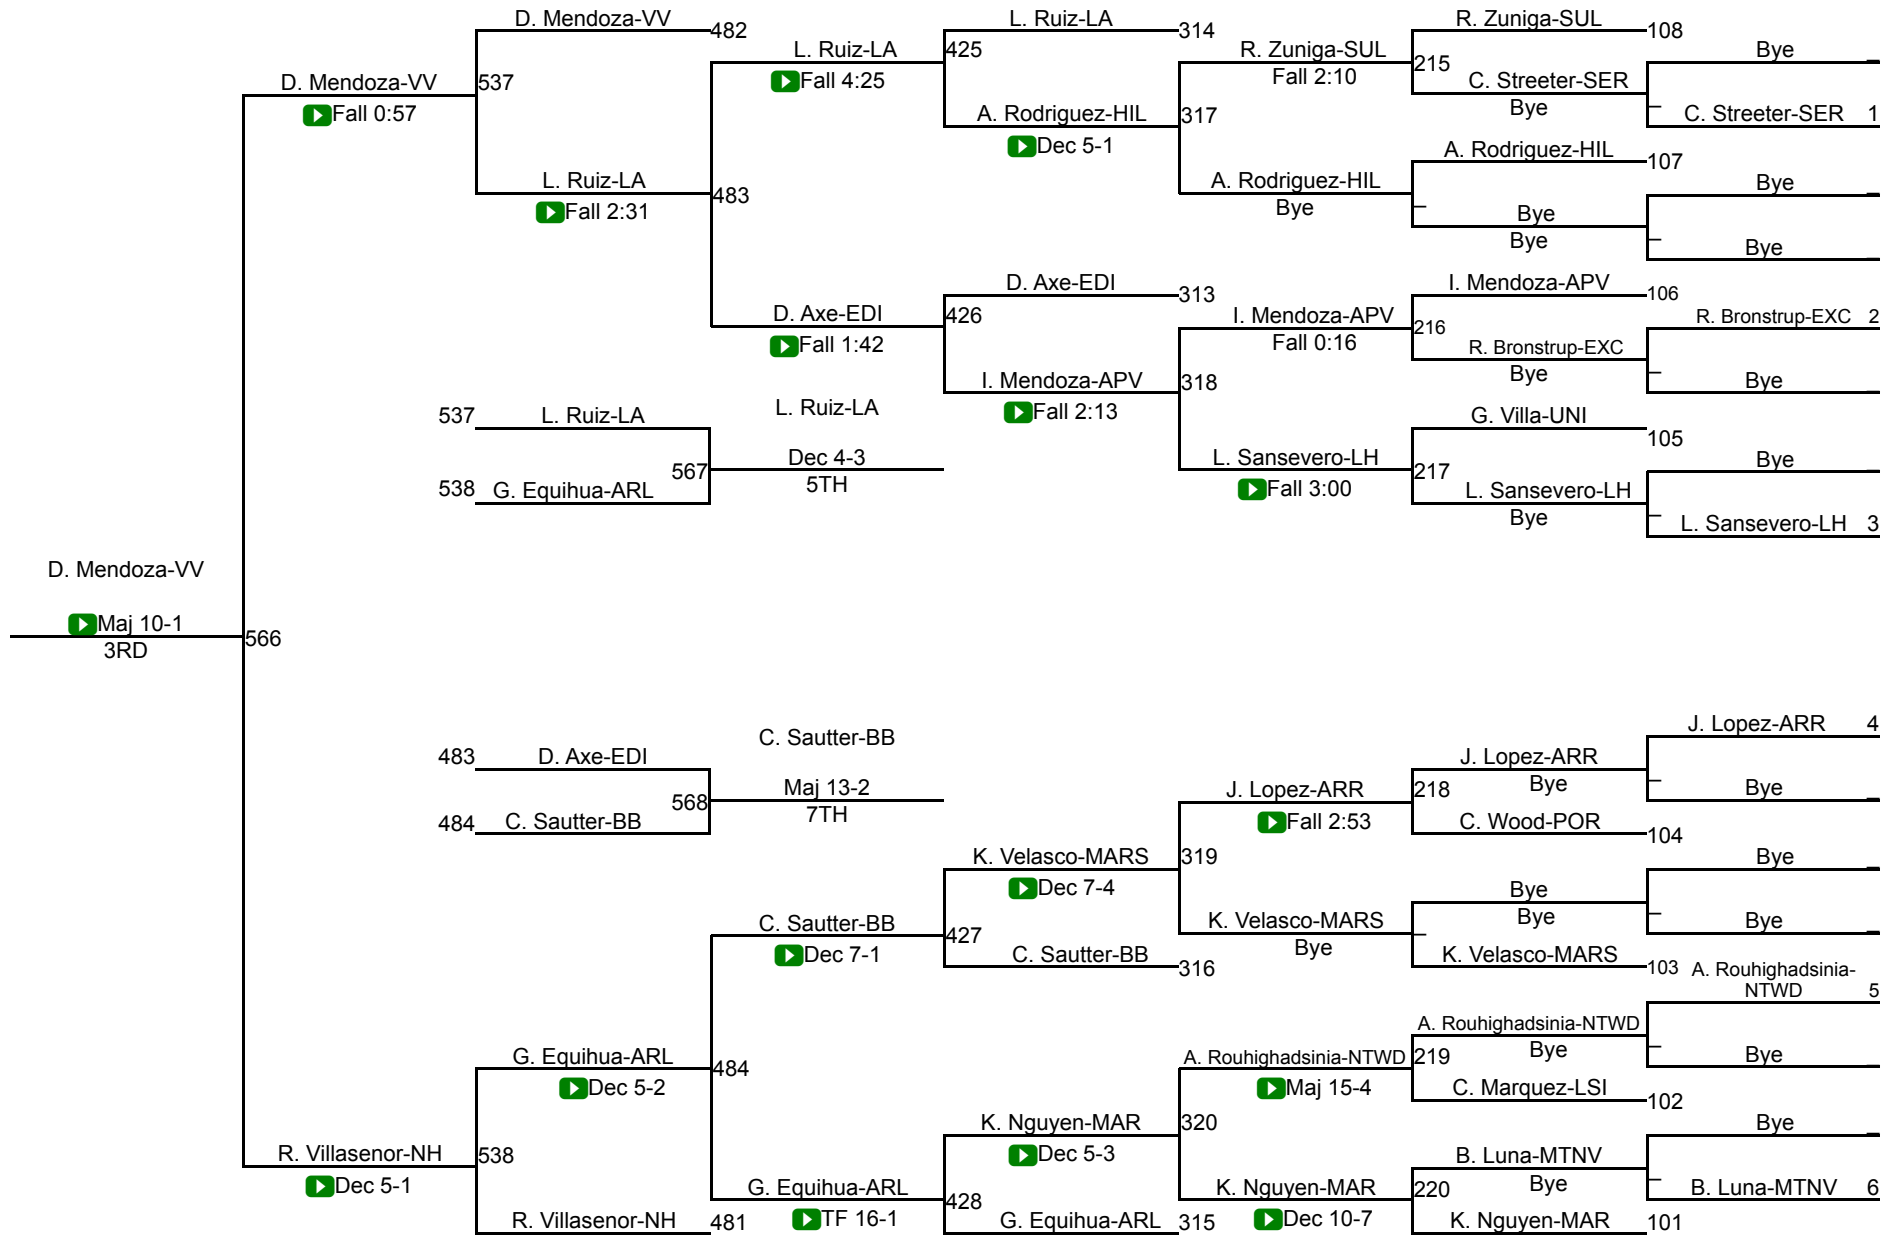

CIF Qualifier 106