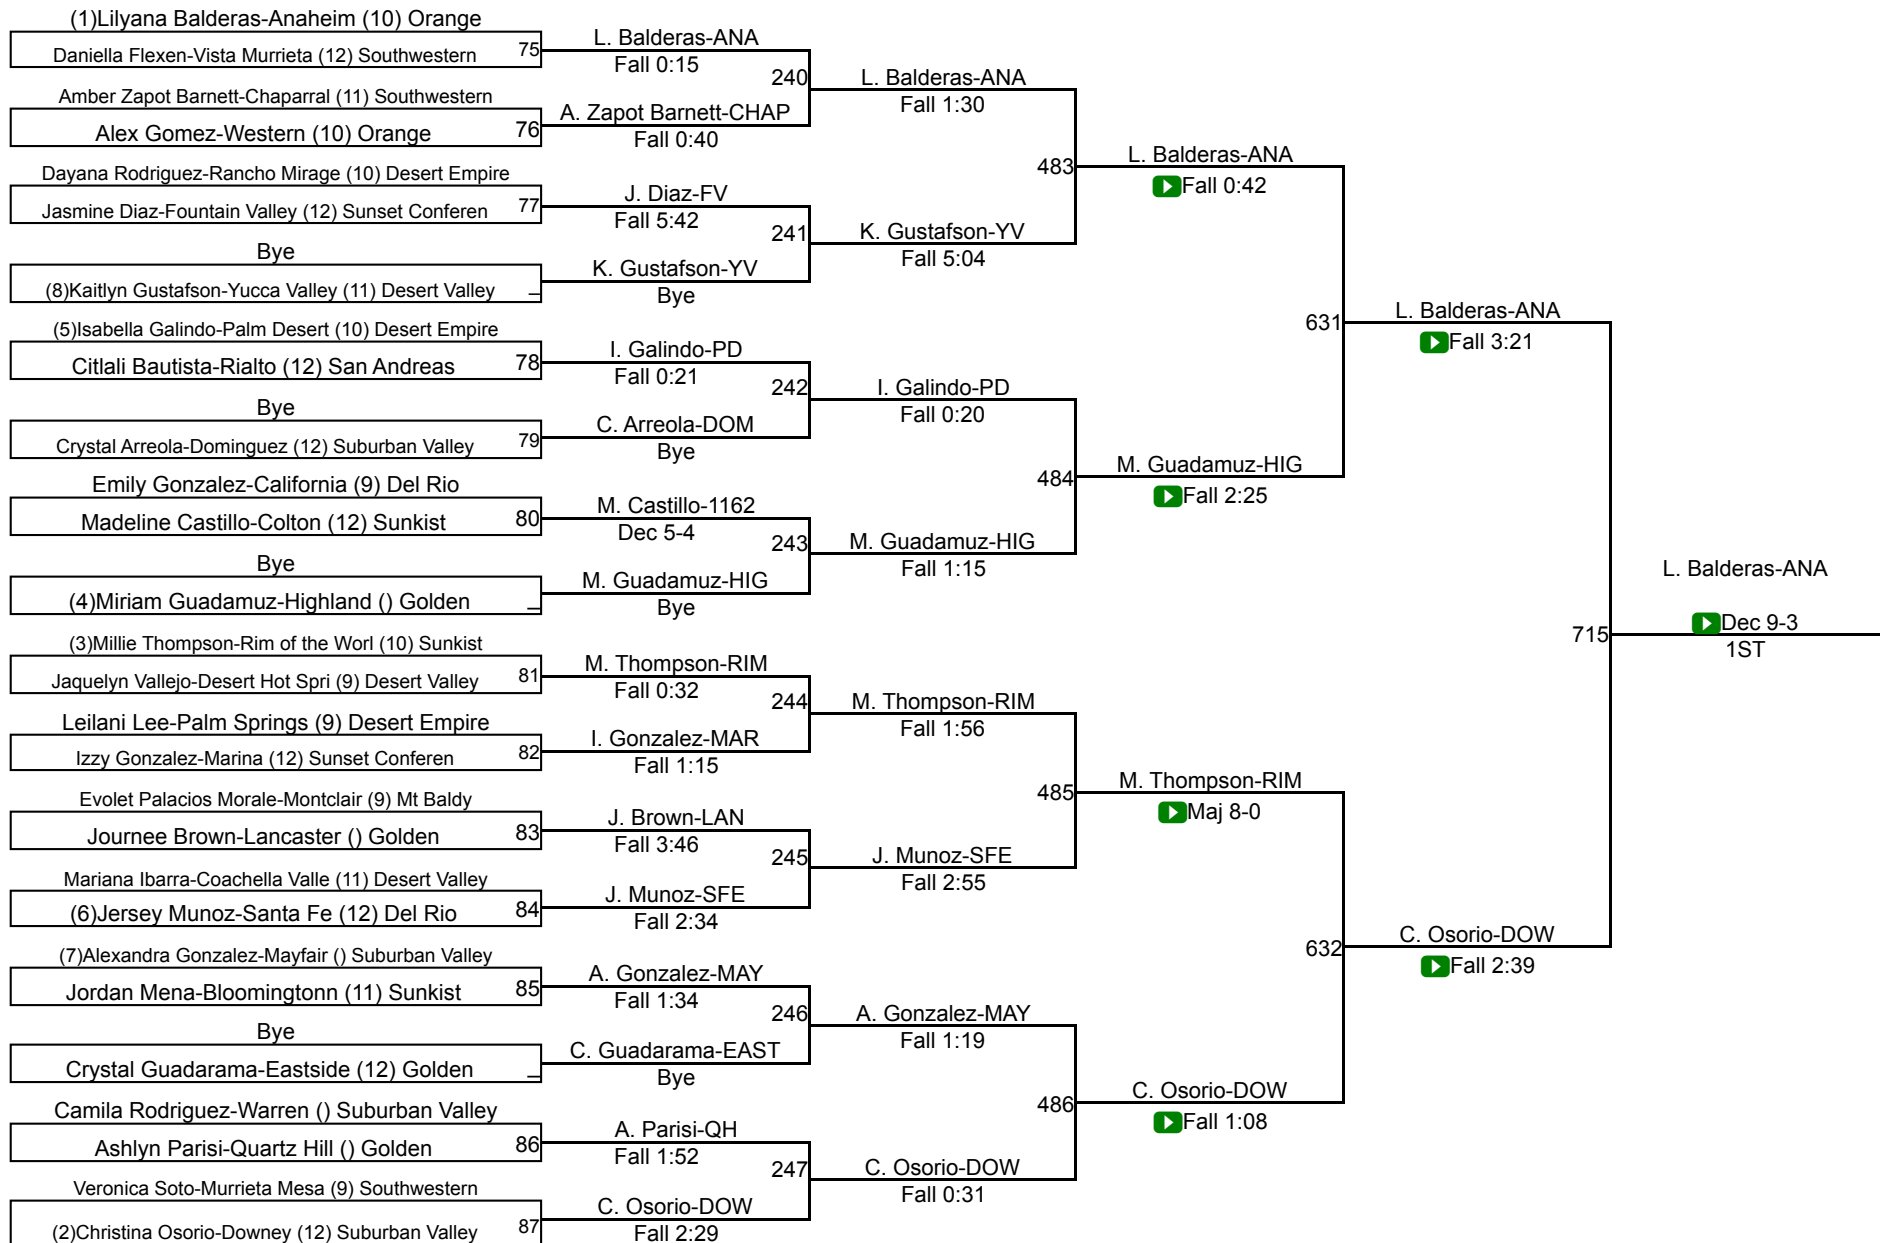

CIF Qualifier 115

CIF Qualifier 115

CIF SS Girls Individuals Eastern Div

CIF Qualifier 120

CIF Qualifier 120

CIF SS Girls Individuals Eastern Div

CIF Qualifier 125

CIF Qualifier 125