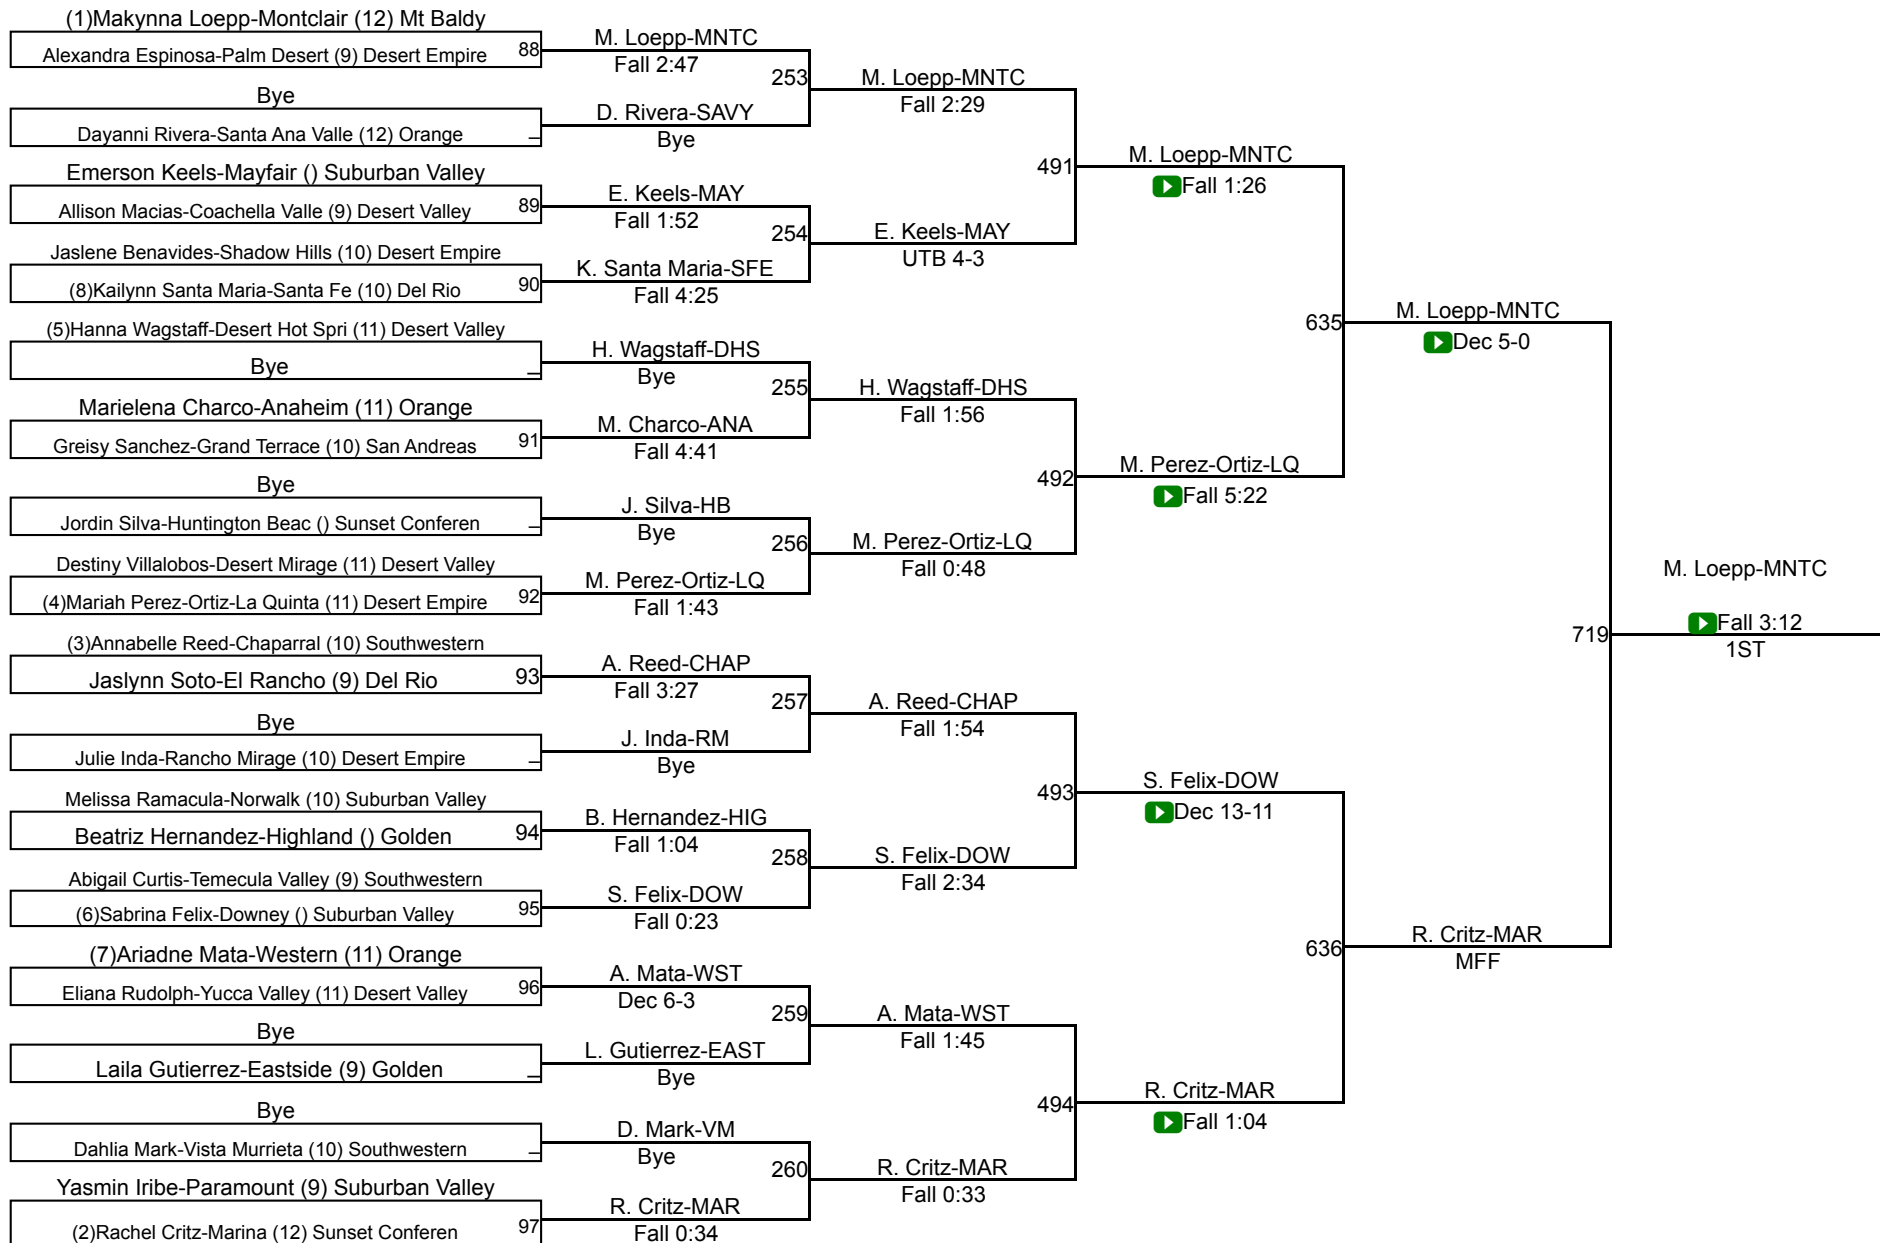

CIF SS Girls Individuals Eastern Div

CIF Qualifier 130