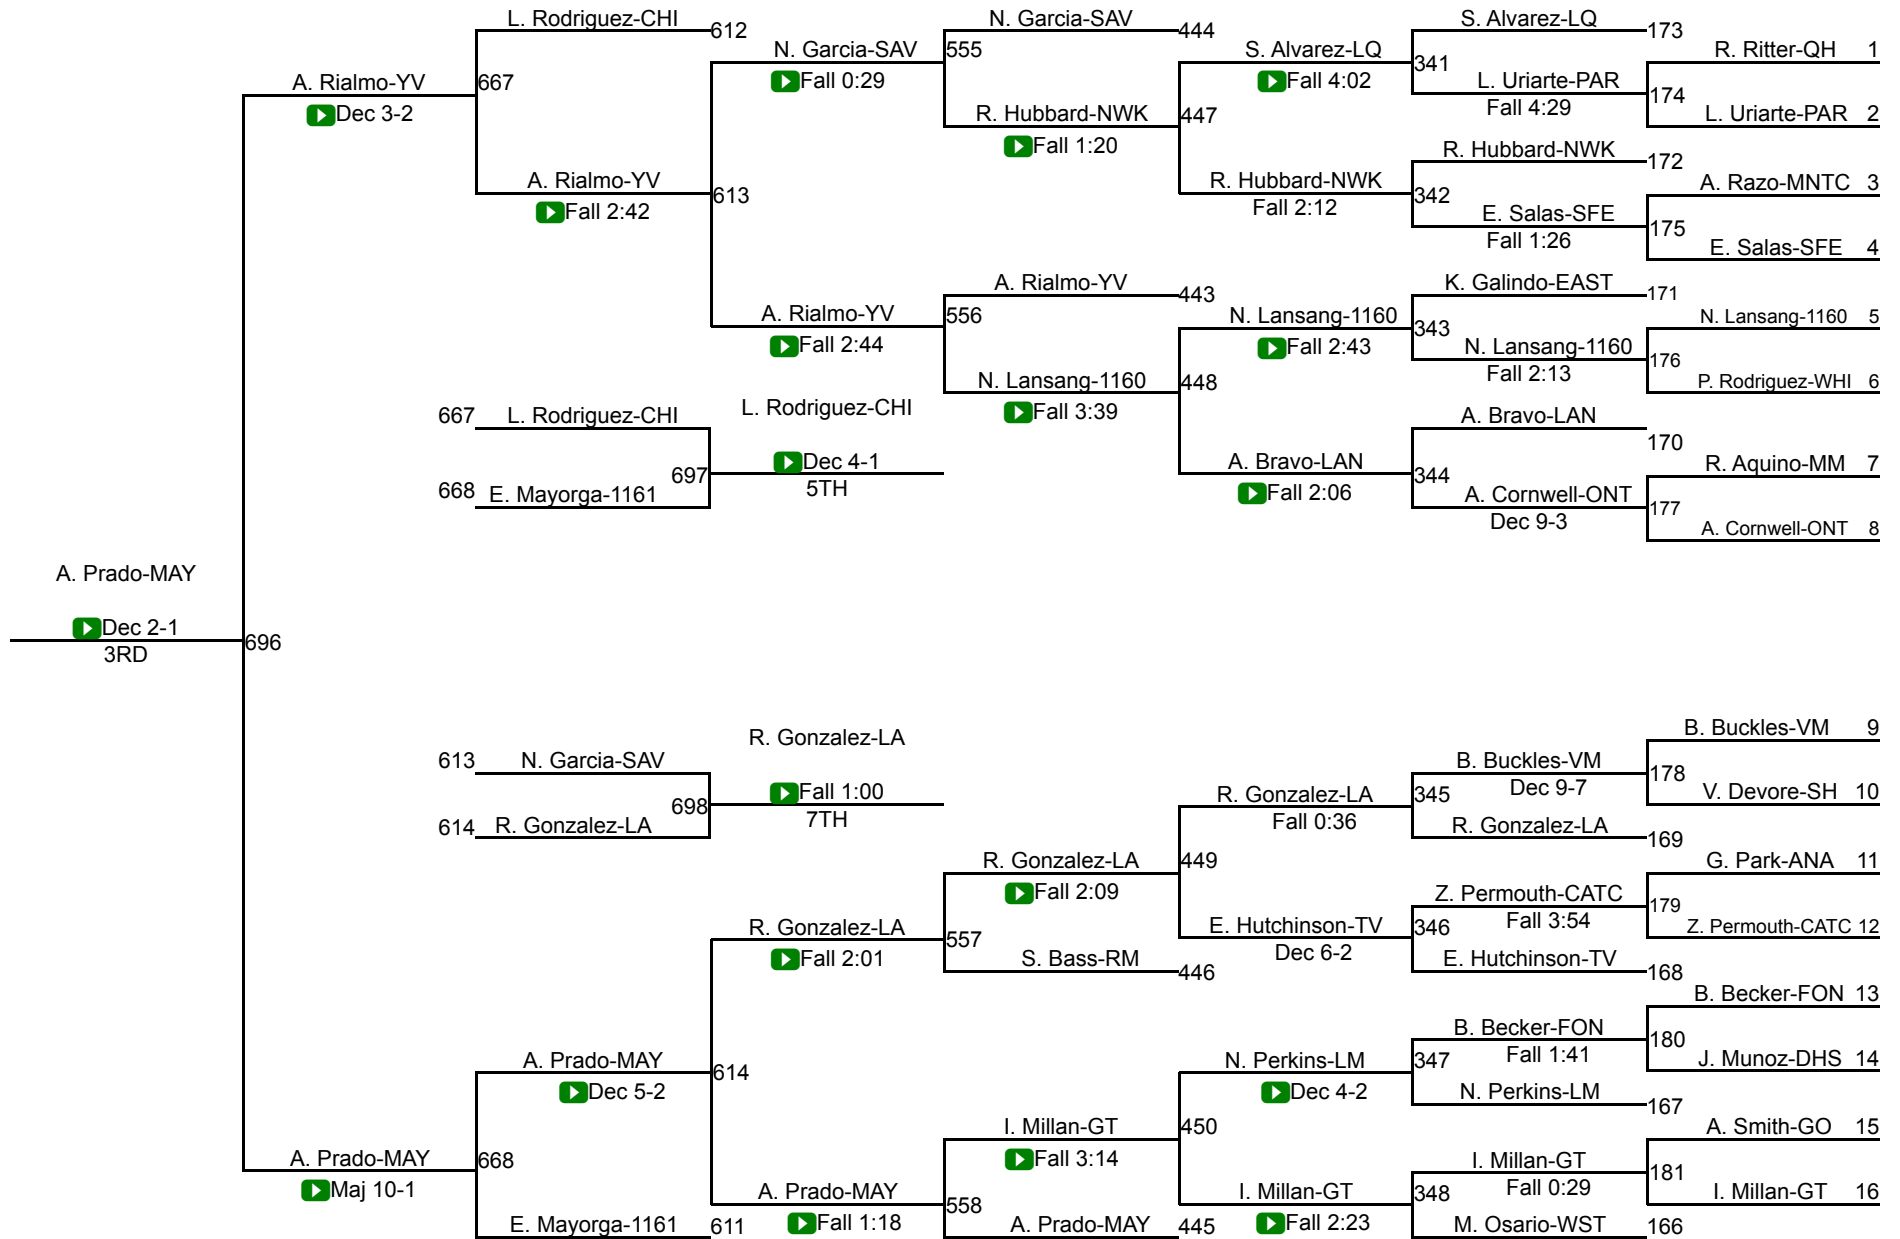

CIF SS Girls Individuals Eastern Div

CIF Qualifier 100

Rank	Name	Team	Score	Time	Notes
(1)	Marlee Solomon-Newport Harbor	(9) Sunset Conferen			
1	Rylee Ritter-Quartz Hill	( ) Golden	166	Fall 0:35	
2	Lizzet Uriarte-Paramount	(10) Suburban Valley			
2	Miriam Osario-Western	(10) Orange			
3	Natalie Perkins-La Mirada	(11) Suburban Valley			
3	Andrea Razo-Montclair	(9) Mt Baldy	167	Maj 11-0	
4	Eva Salas-Santa Fe	(9) Del Rio			
4	(8)Asia Rialmo-Yucca Valley	(11) Desert Valley		Fall 1:10	
5	(5)Normi Garcia-Savanna	(11) Orange			
5	Nevaeh Lansang-Gahr	(9) Suburban Valley	168	Fall 1:23	
6	Precious Rodriguez-Whittier	(11) Del Rio			
6	Emma Hutchinson-Temecula Valley	(11) Southwestern		Fall 3:05	
7	Regan Aquino-Murrieta Mesa	(9) Southwestern			
7	Emily Mayorga-Eisenhower	(10) Sunkist	169	Fall 1:15	
8	Amaya Cornwell-Ontario	( ) Mt Baldy			
8	(4)Renata Gonzalez-Los Alamitos	(12) Sunset Conferen		Fall 0:43	
9	(3)Lina Rodriguez-Chino	( ) Mt Baldy			
9	Bella Buckles-Vista Murrieta	(9) Southwestern	170	Fall 1:02	
10	Alyaah Bravo-Lancaster	( ) Golden			
10	Valentina Devore-Shadow Hills	(10) Desert Empire		Maj 12-2	
11	Grace Park-Anaheim	(11) Orange			
11	Katherine Galindo-Eastside	(11) Golden	171	Fall 1:13	
12	Zaita Permuth-Cathedral City	(12) Desert Valley			
12	(6)Alyssa Prado-Mayfair	( ) Suburban Valley		Fall 1:34	
13	(7)Ruby Hubbard-Norwalk	(12) Suburban Valley			
13	Brooklin Becker-Fontana	(12) San Andreas	172	Fall 3:50	
14	Serenity Bass-Rancho Mirage	(12) Desert Empire			
14	Joselyn Munoz-Desert Hot Spri	(Sr.)		Fall 0:32	
15	Sabrina Alvarez-La Quinta	(9) Desert Empire			
15	Alexis Smith-Great Oak	(9) Southwestern	173	Fall 2:17	
16	Isabella Millan-Grand Terrace	(9) San Andreas			
16	(2)Mia Navarro-Palm Desert	(11) Desert Empire		Fall 0:39	

Score	Name	Team	Time
443	M. Solomon-NH	M. Solomon-NH	Fall 0:43
443	A. Rialmo-YV	A. Rialmo-YV	Fall 1:05
611	M. Solomon-NH	M. Solomon-NH	Fall 5:06
444	E. Mayorga-1161	E. Mayorga-1161	Dec 9-6
444	E. Mayorga-1161	E. Mayorga-1161	Fall 4:00
695	M. Solomon-NH	M. Solomon-NH	Dec 6-1 1ST
445	L. Rodriguez-CHI	L. Rodriguez-CHI	Fall 0:34
445	A. Prado-MAY	A. Prado-MAY	Fall 3:18
612	L. Rodriguez-CHI	L. Rodriguez-CHI	Fall 5:01
612	M. Navarro-PD	M. Navarro-PD	Fall 5:32
446	M. Navarro-PD	M. Navarro-PD	Dec 9-2
446	M. Navarro-PD	M. Navarro-PD	Fall 2:47

CIF Qualifier 100