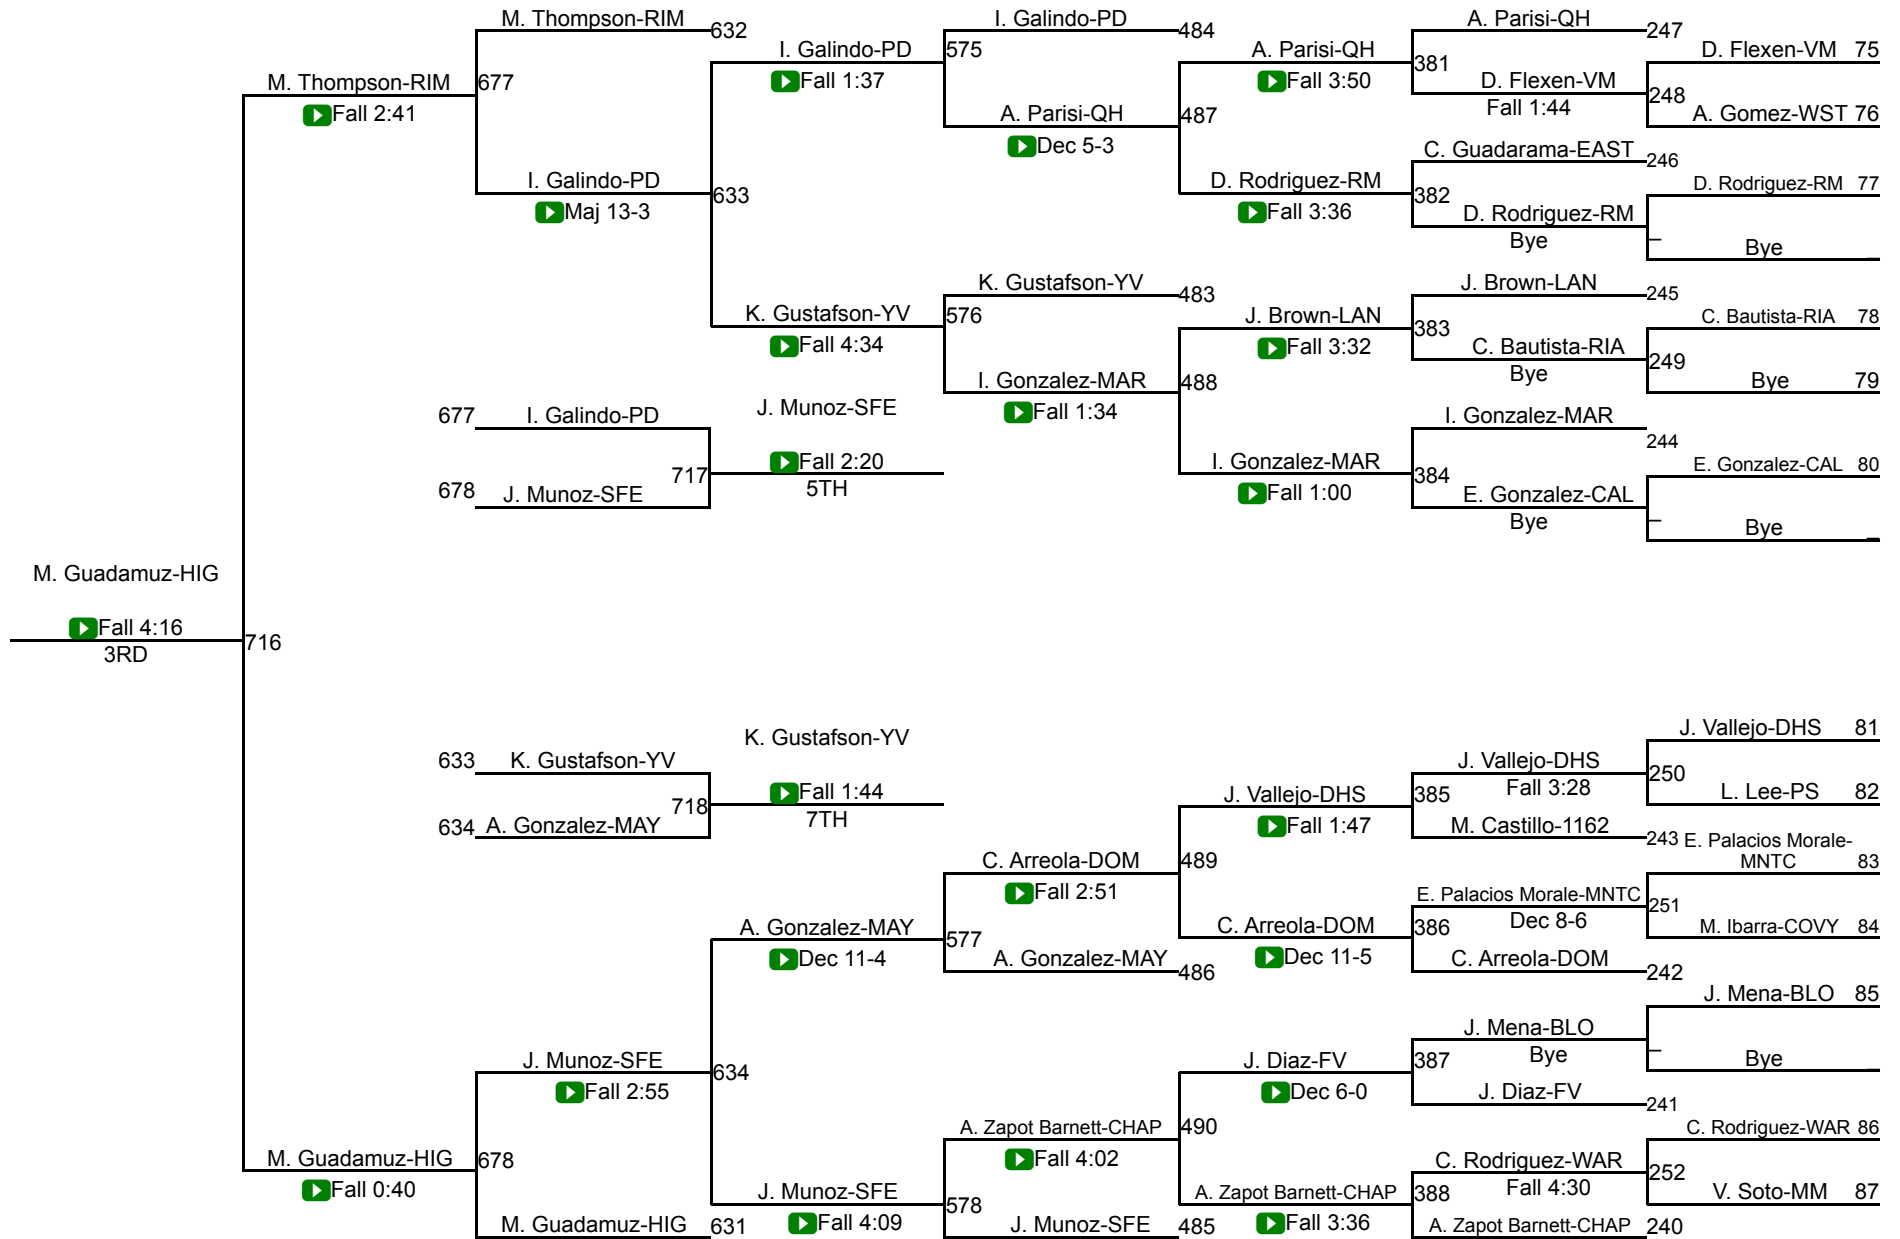

CIF Qualifier 115

CIF Qualifier 115

CIF SS Girls Individuals Eastern Div

CIF Qualifier 120

CIF Qualifier 120

CIF SS Girls Individuals Eastern Div

CIF Qualifier 125

CIF Qualifier 125