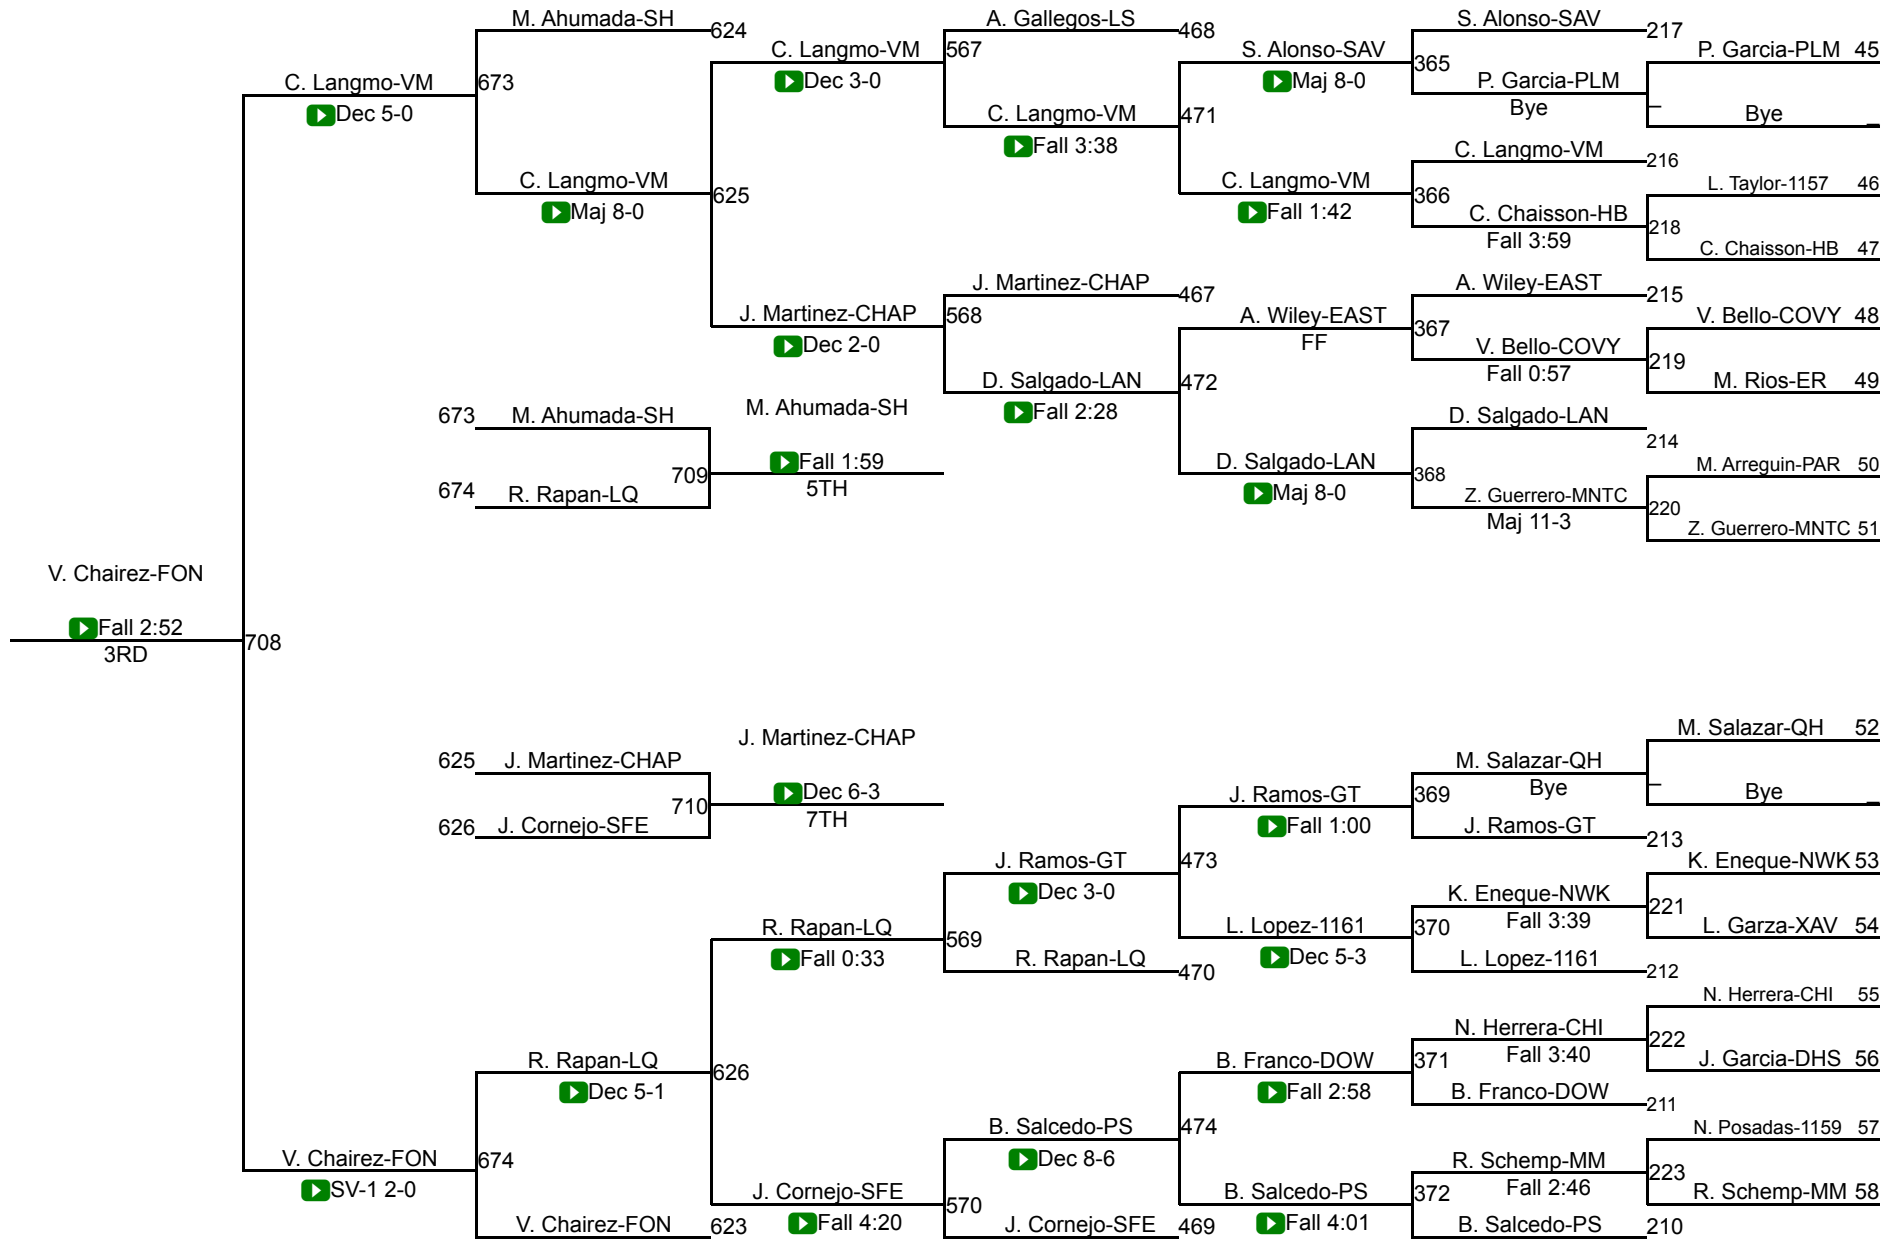

CIF Qualifier 115