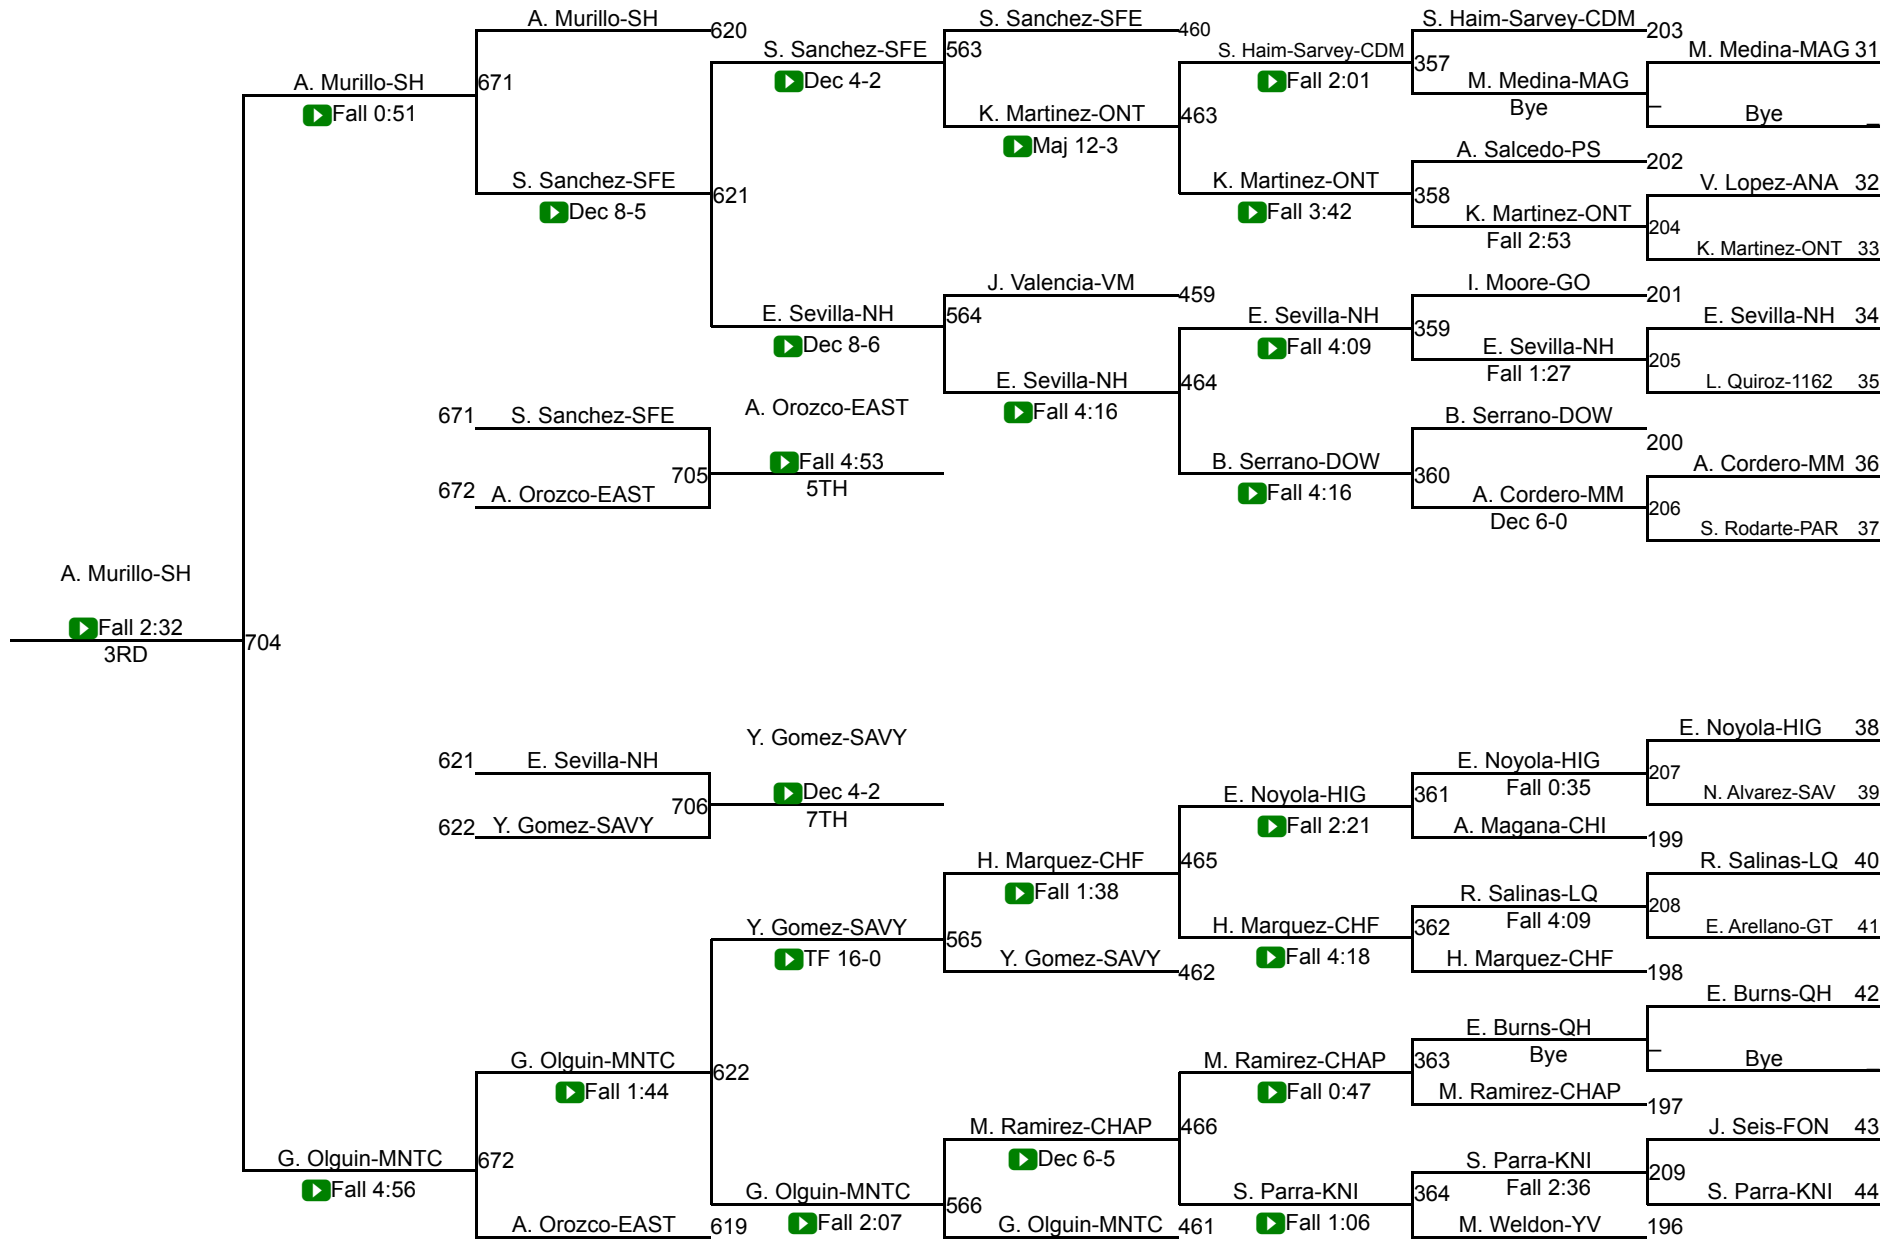

CIF Qualifier 100

CIF SS Girls Individuals Eastern Div

CIF Qualifier 105

CIF Qualifier 105

CIF SS Girls Individuals Eastern Div

CIF Qualifier 110

CIF Qualifier 110

CIF SS Girls Individuals Eastern Div