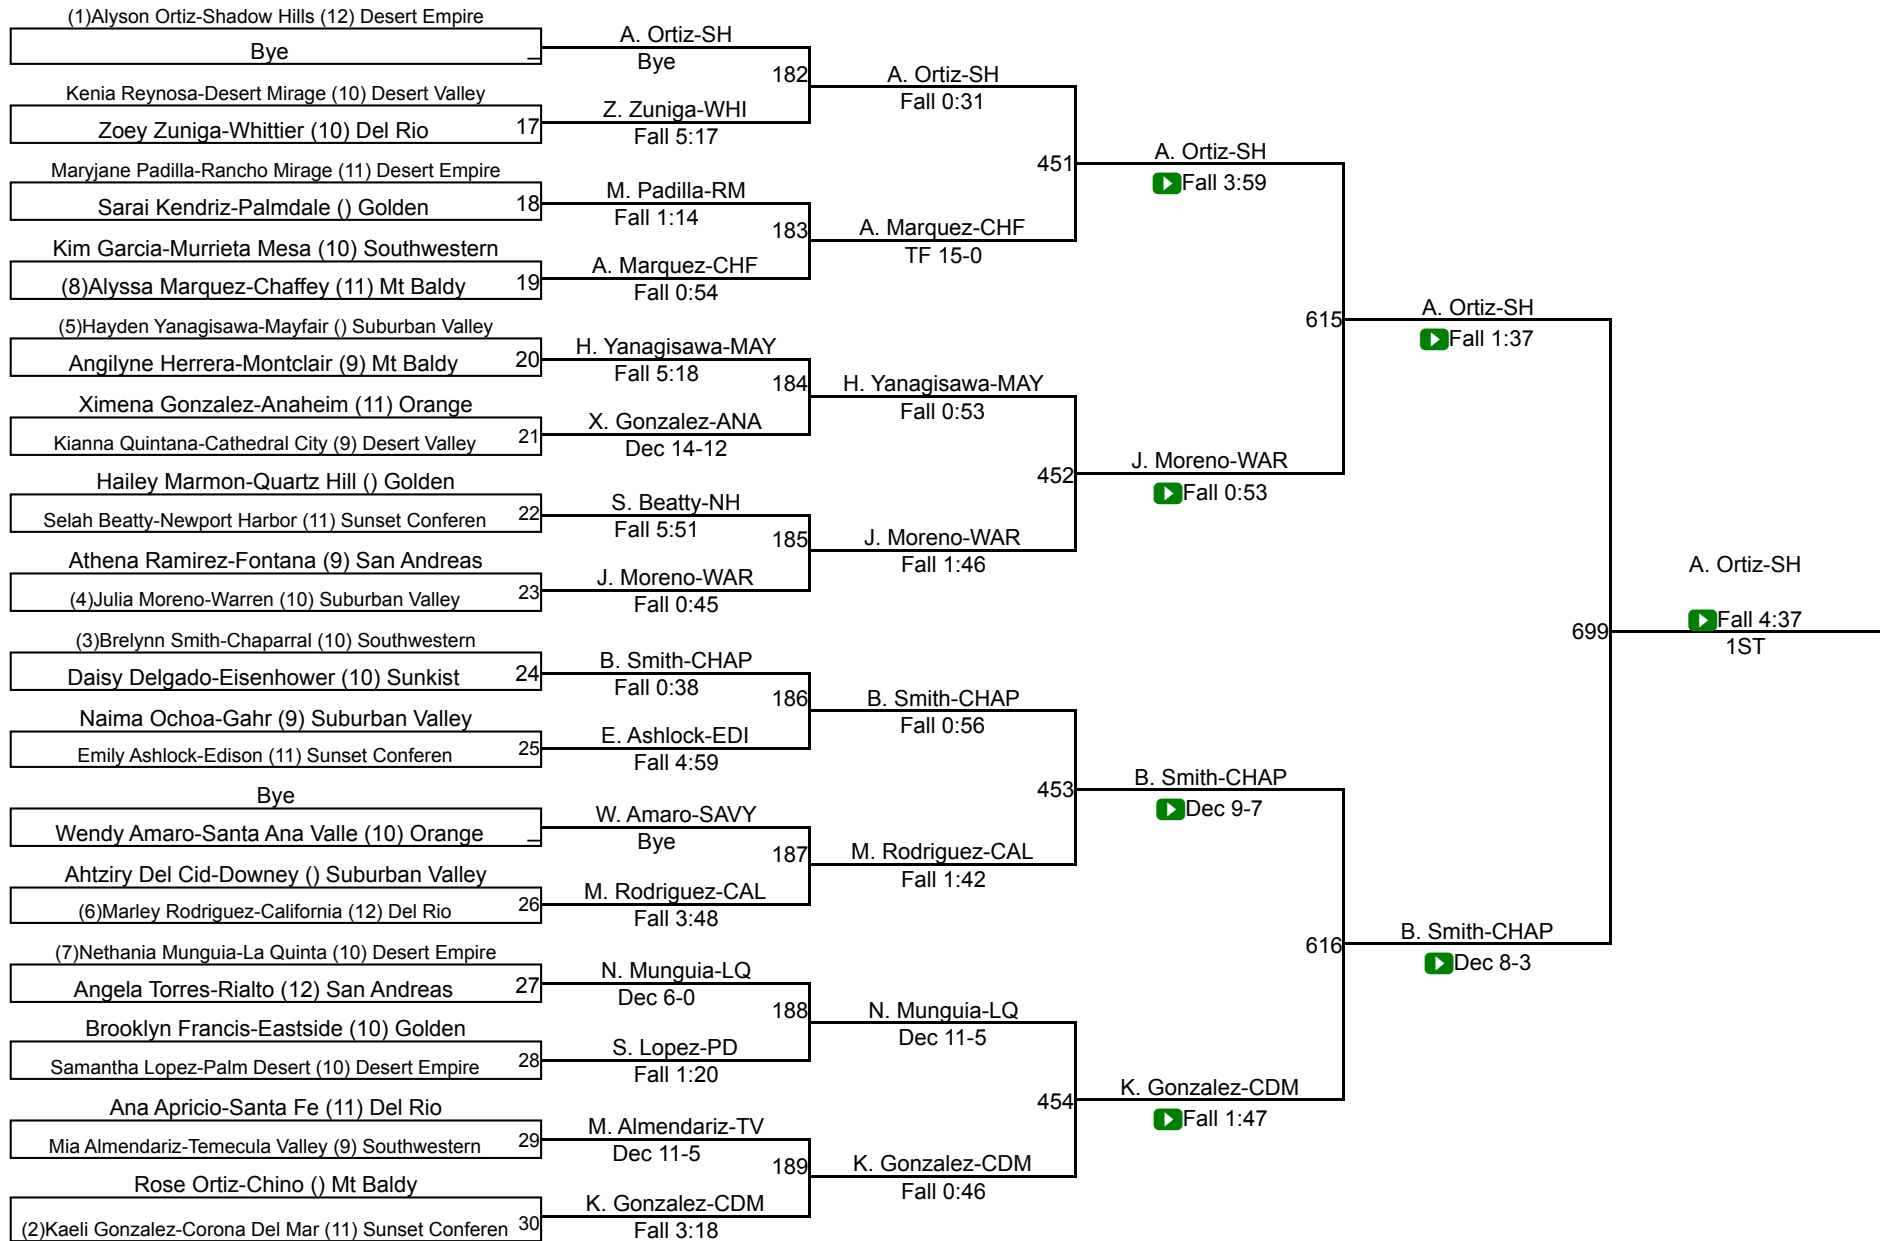

CIF SS Girls Individuals Eastern Div

CIF Qualifier 105