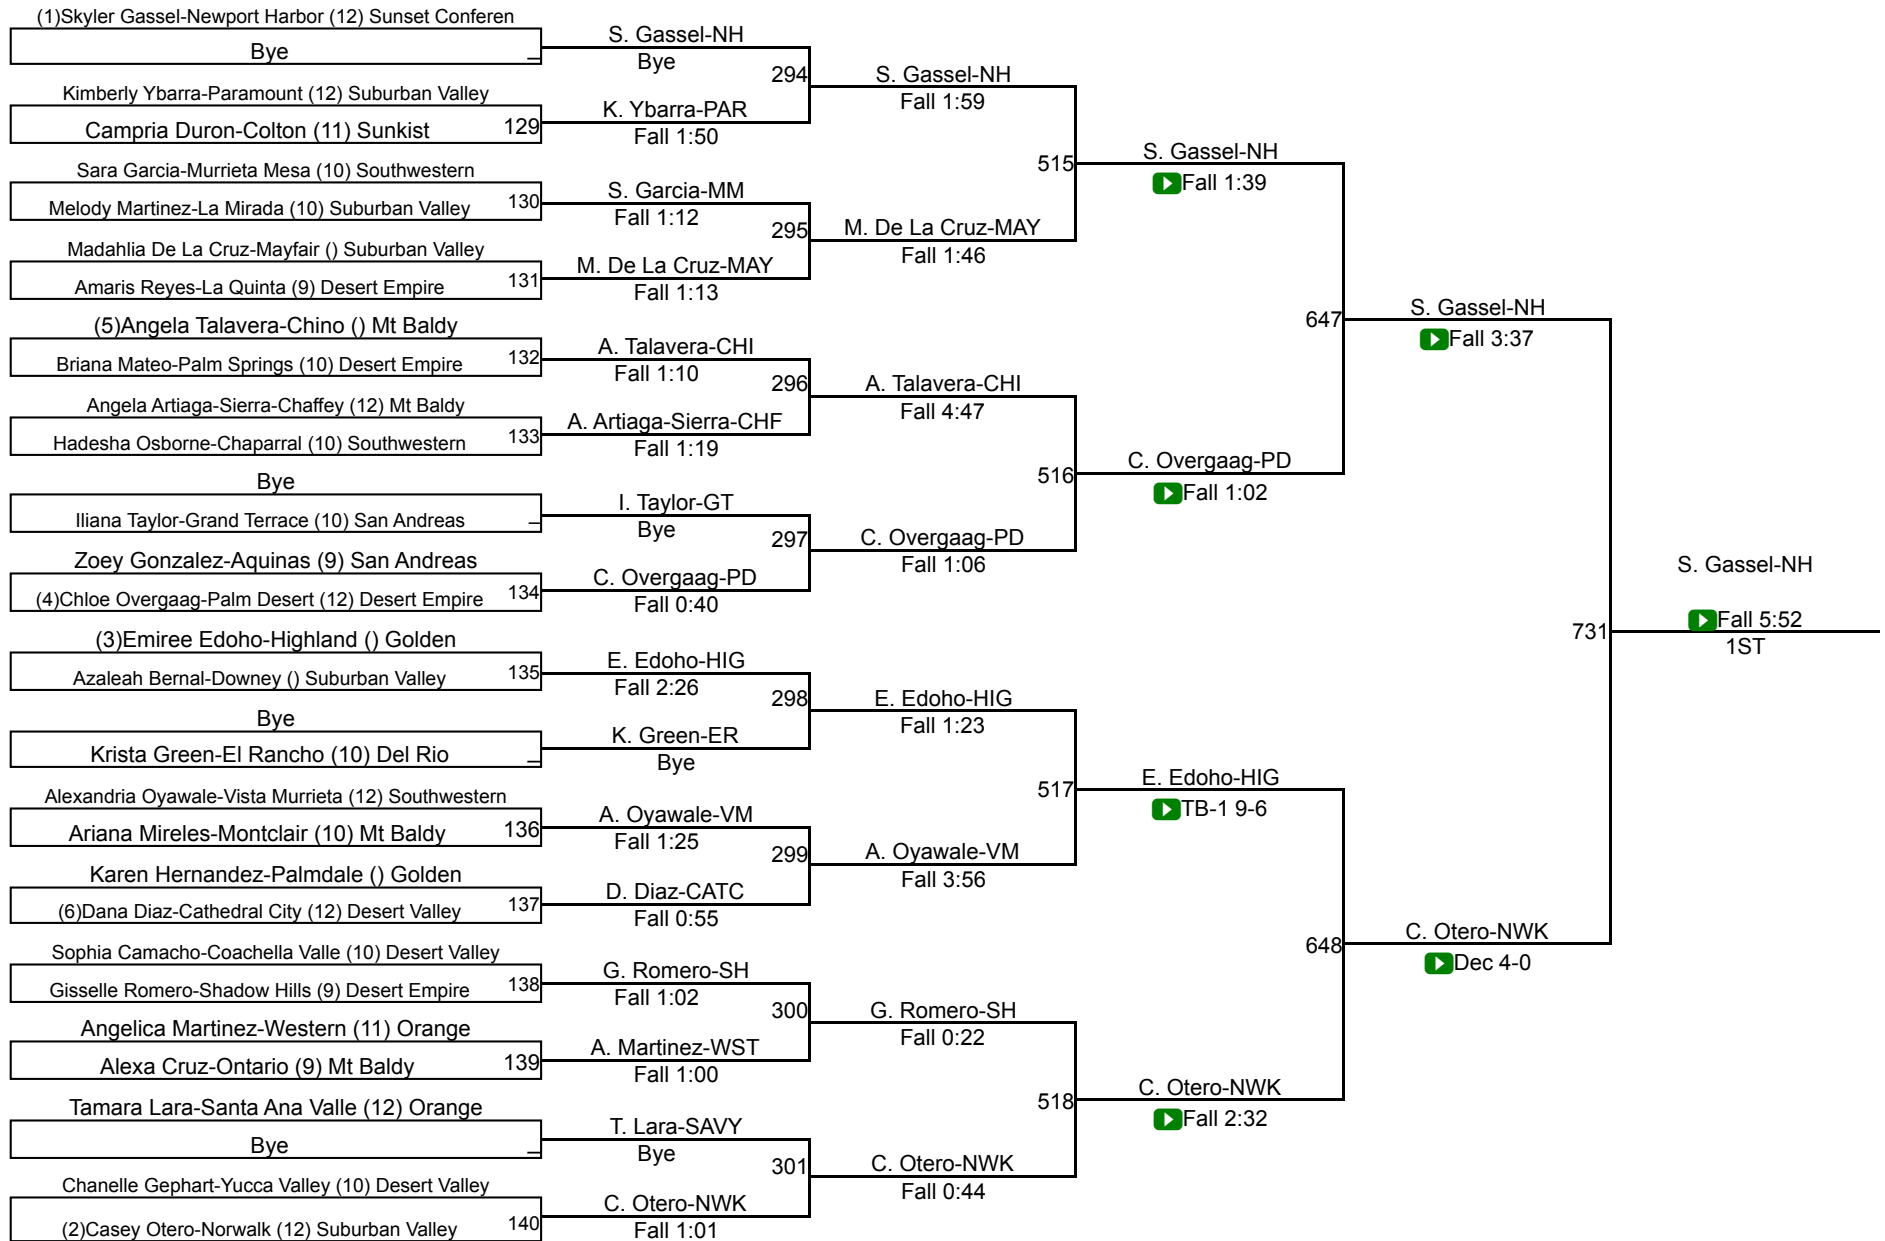

CIF Qualifier 135

CIF SS Girls Individuals Eastern Div

CIF Qualifier 140

CIF Qualifier 140

CIF SS Girls Individuals Eastern Div

CIF Qualifier 145

CIF Qualifier 155

CIF SS Girls Individuals Eastern Div