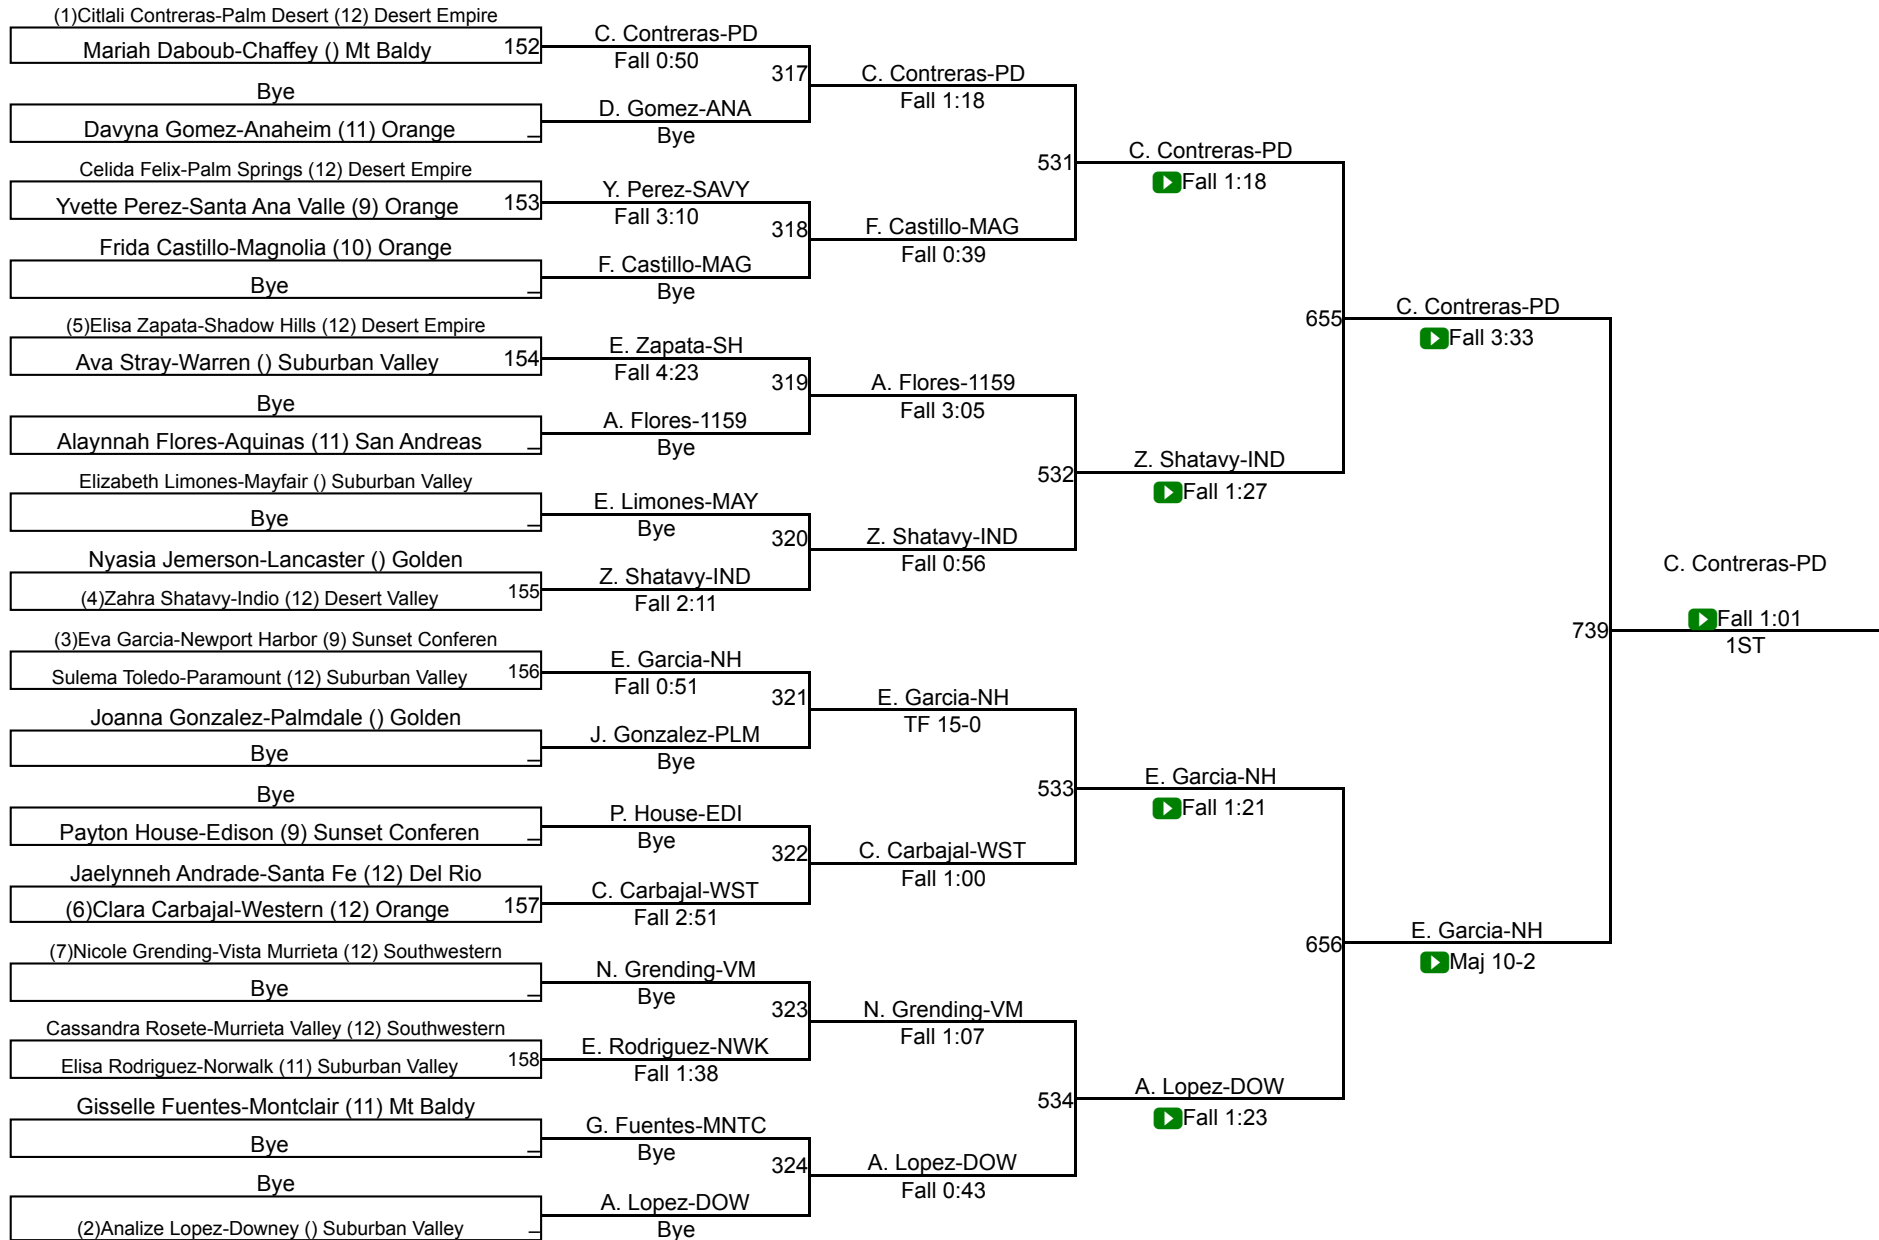

CIF SS Girls Individuals Eastern Div

CIF Qualifier 170