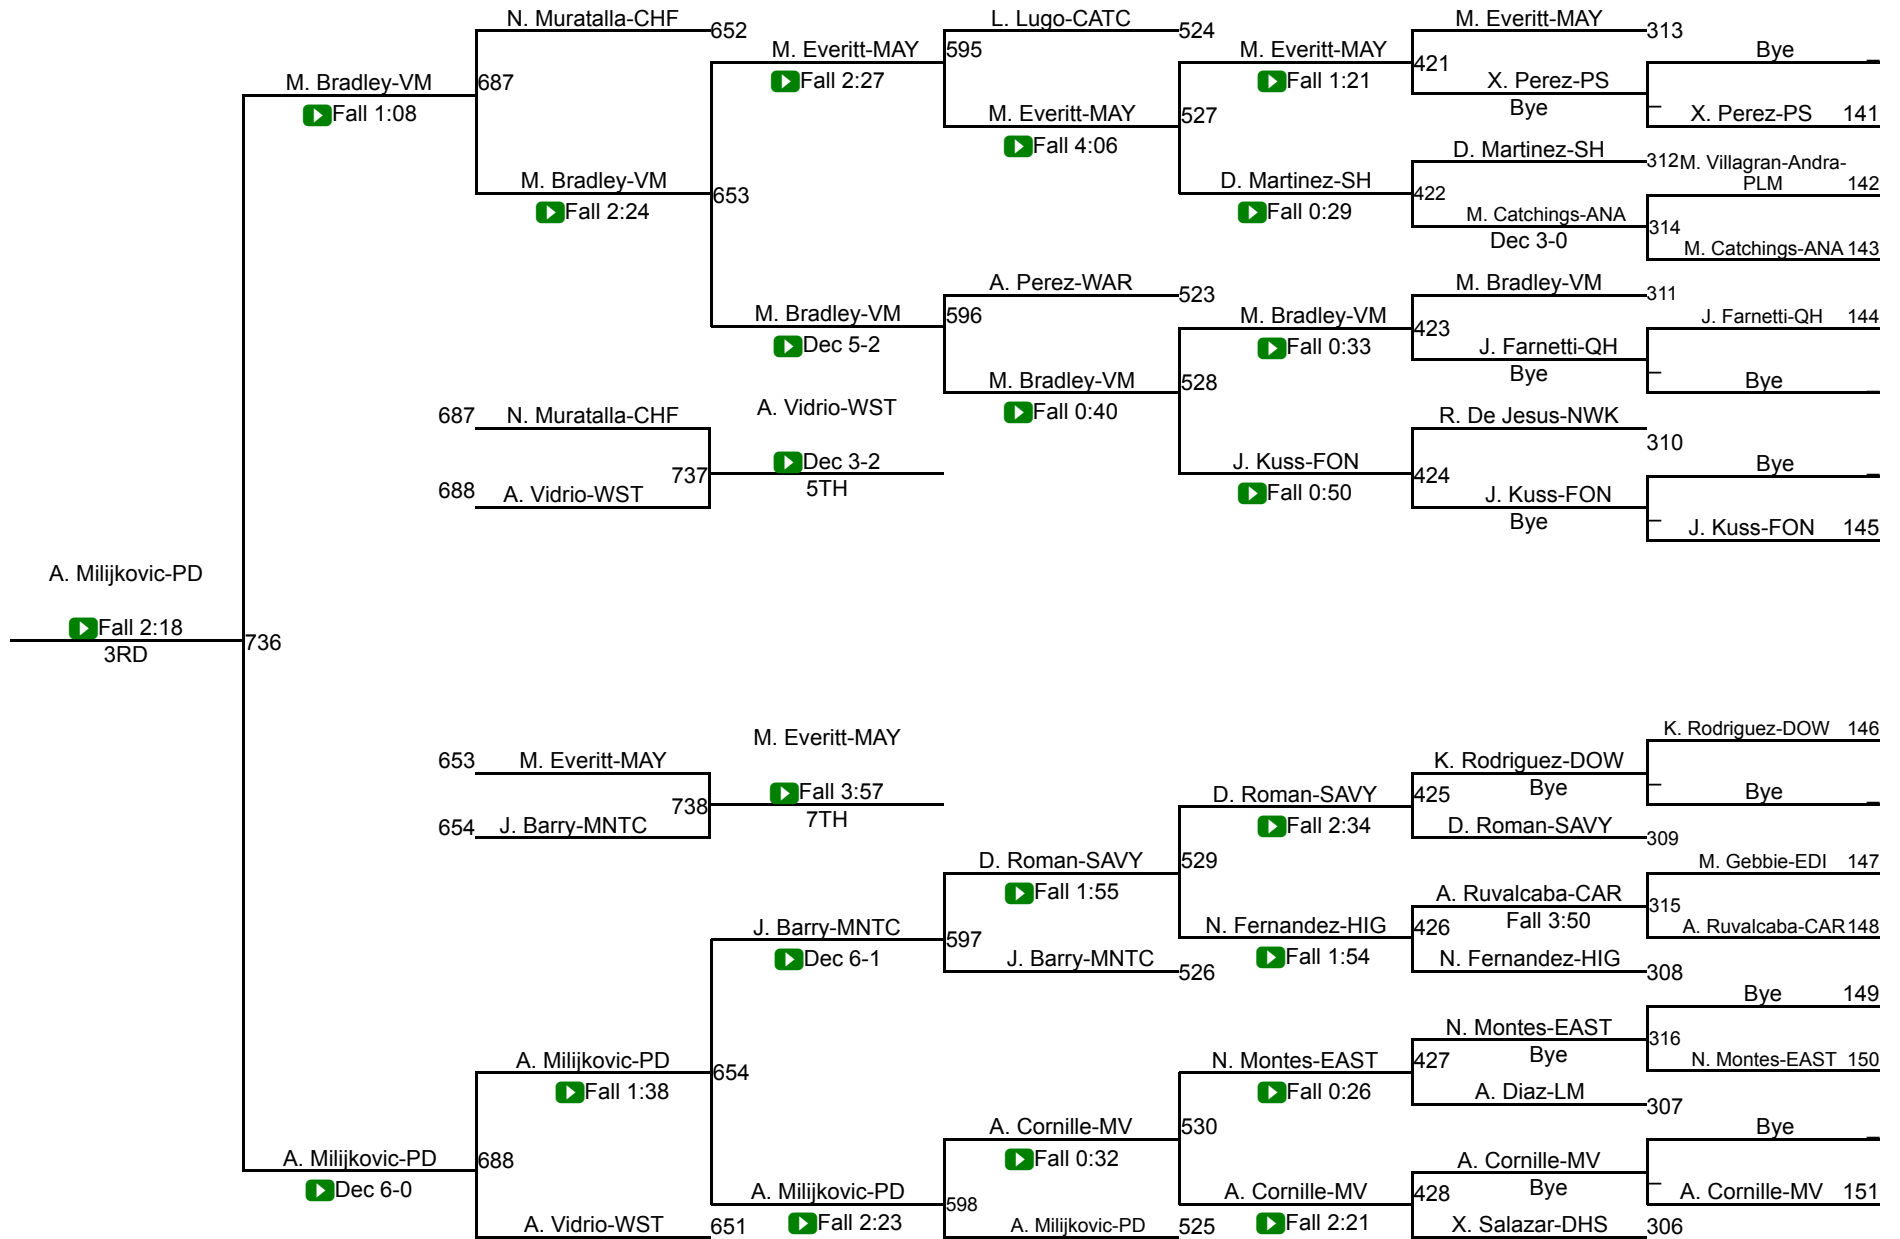

CIF Qualifier 135

CIF SS Girls Individuals Eastern Div

CIF Qualifier 140

CIF Qualifier 140

CIF SS Girls Individuals Eastern Div

CIF Qualifier 145

CIF Qualifier 155

CIF SS Girls Individuals Eastern Div