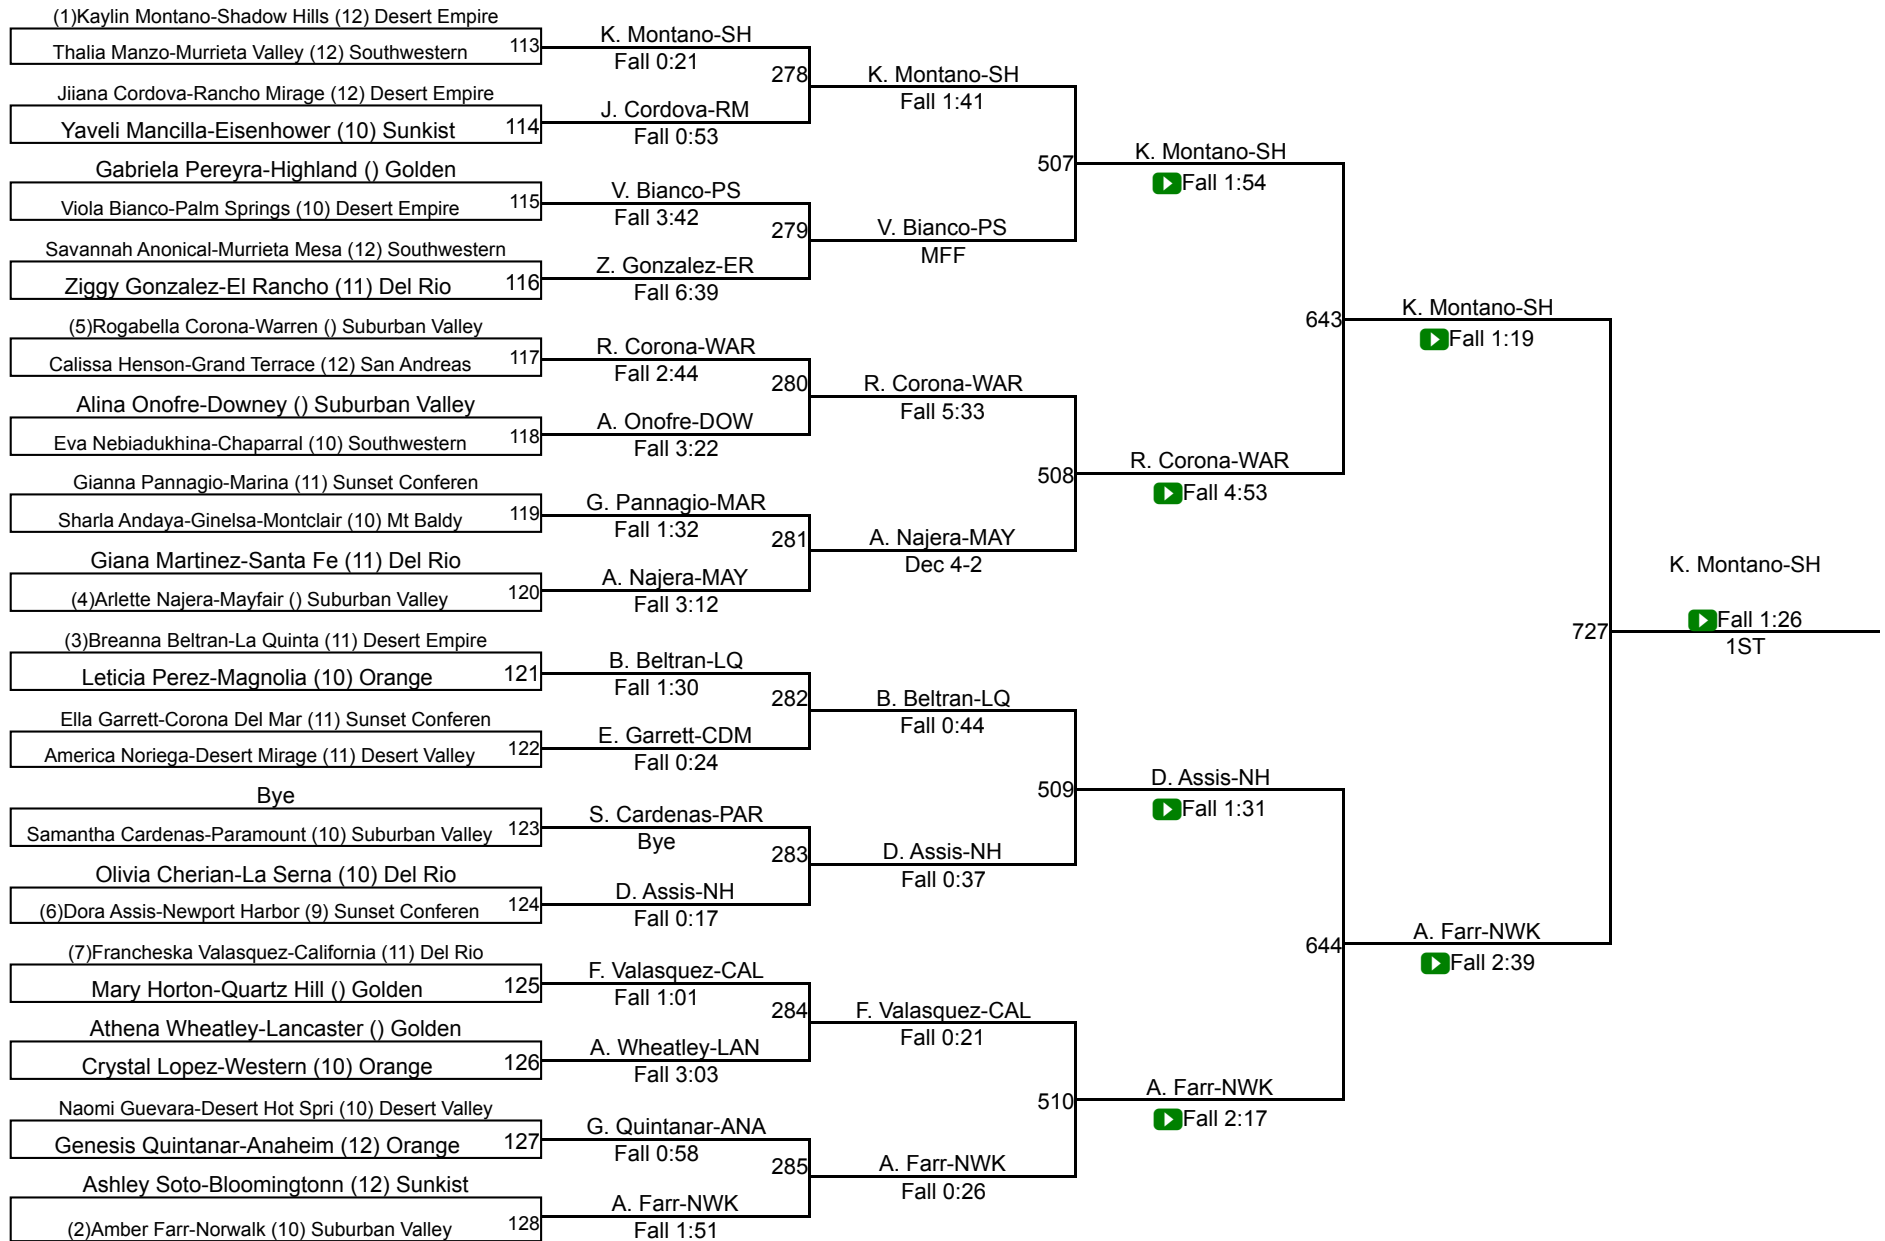

CIF SS Girls Individuals Eastern Div

CIF Qualifier 140