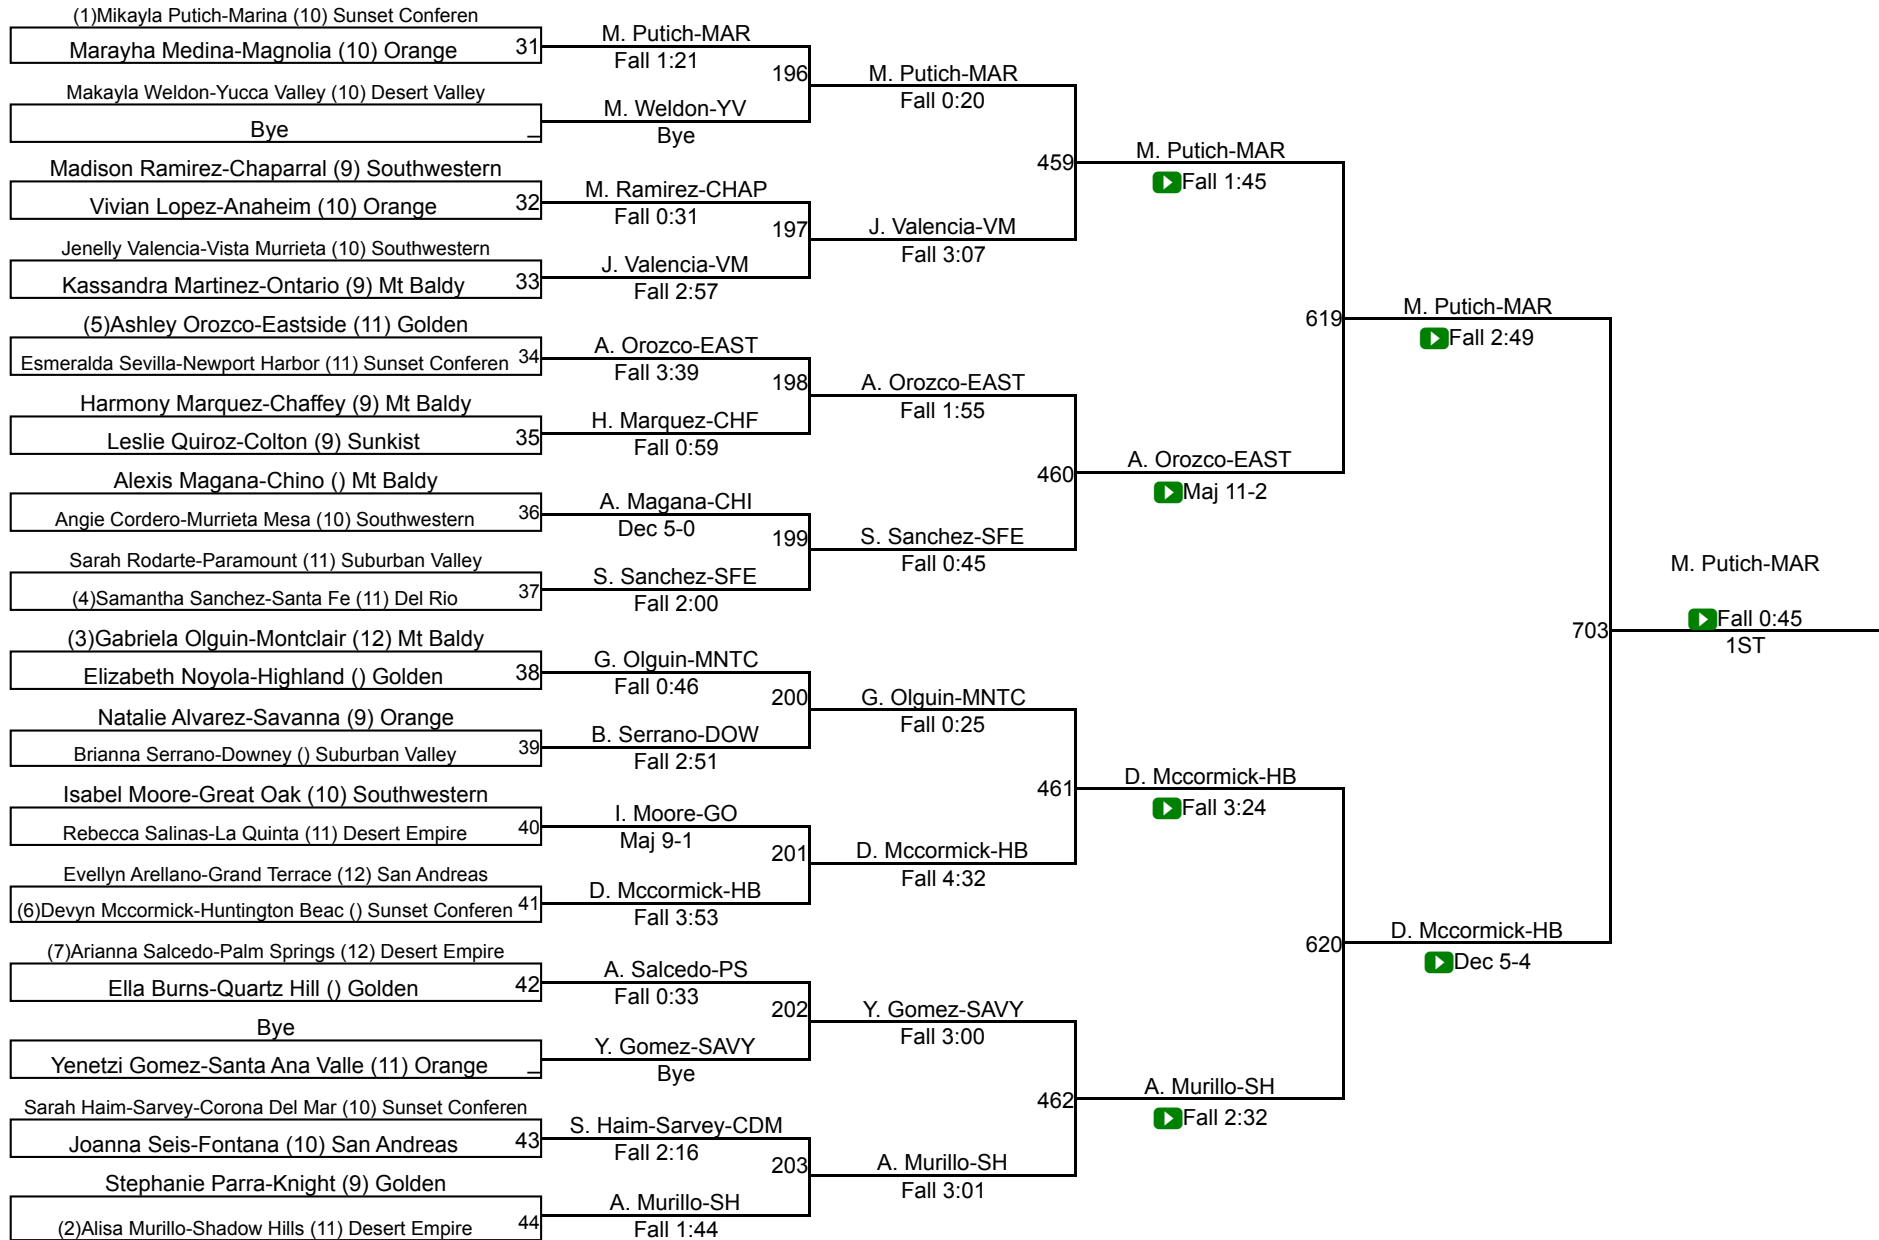

CIF Qualifier 100

CIF SS Girls Individuals Eastern Div

CIF Qualifier 105

CIF Qualifier 105

CIF SS Girls Individuals Eastern Div

CIF Qualifier 110

CIF Qualifier 110

CIF SS Girls Individuals Eastern Div