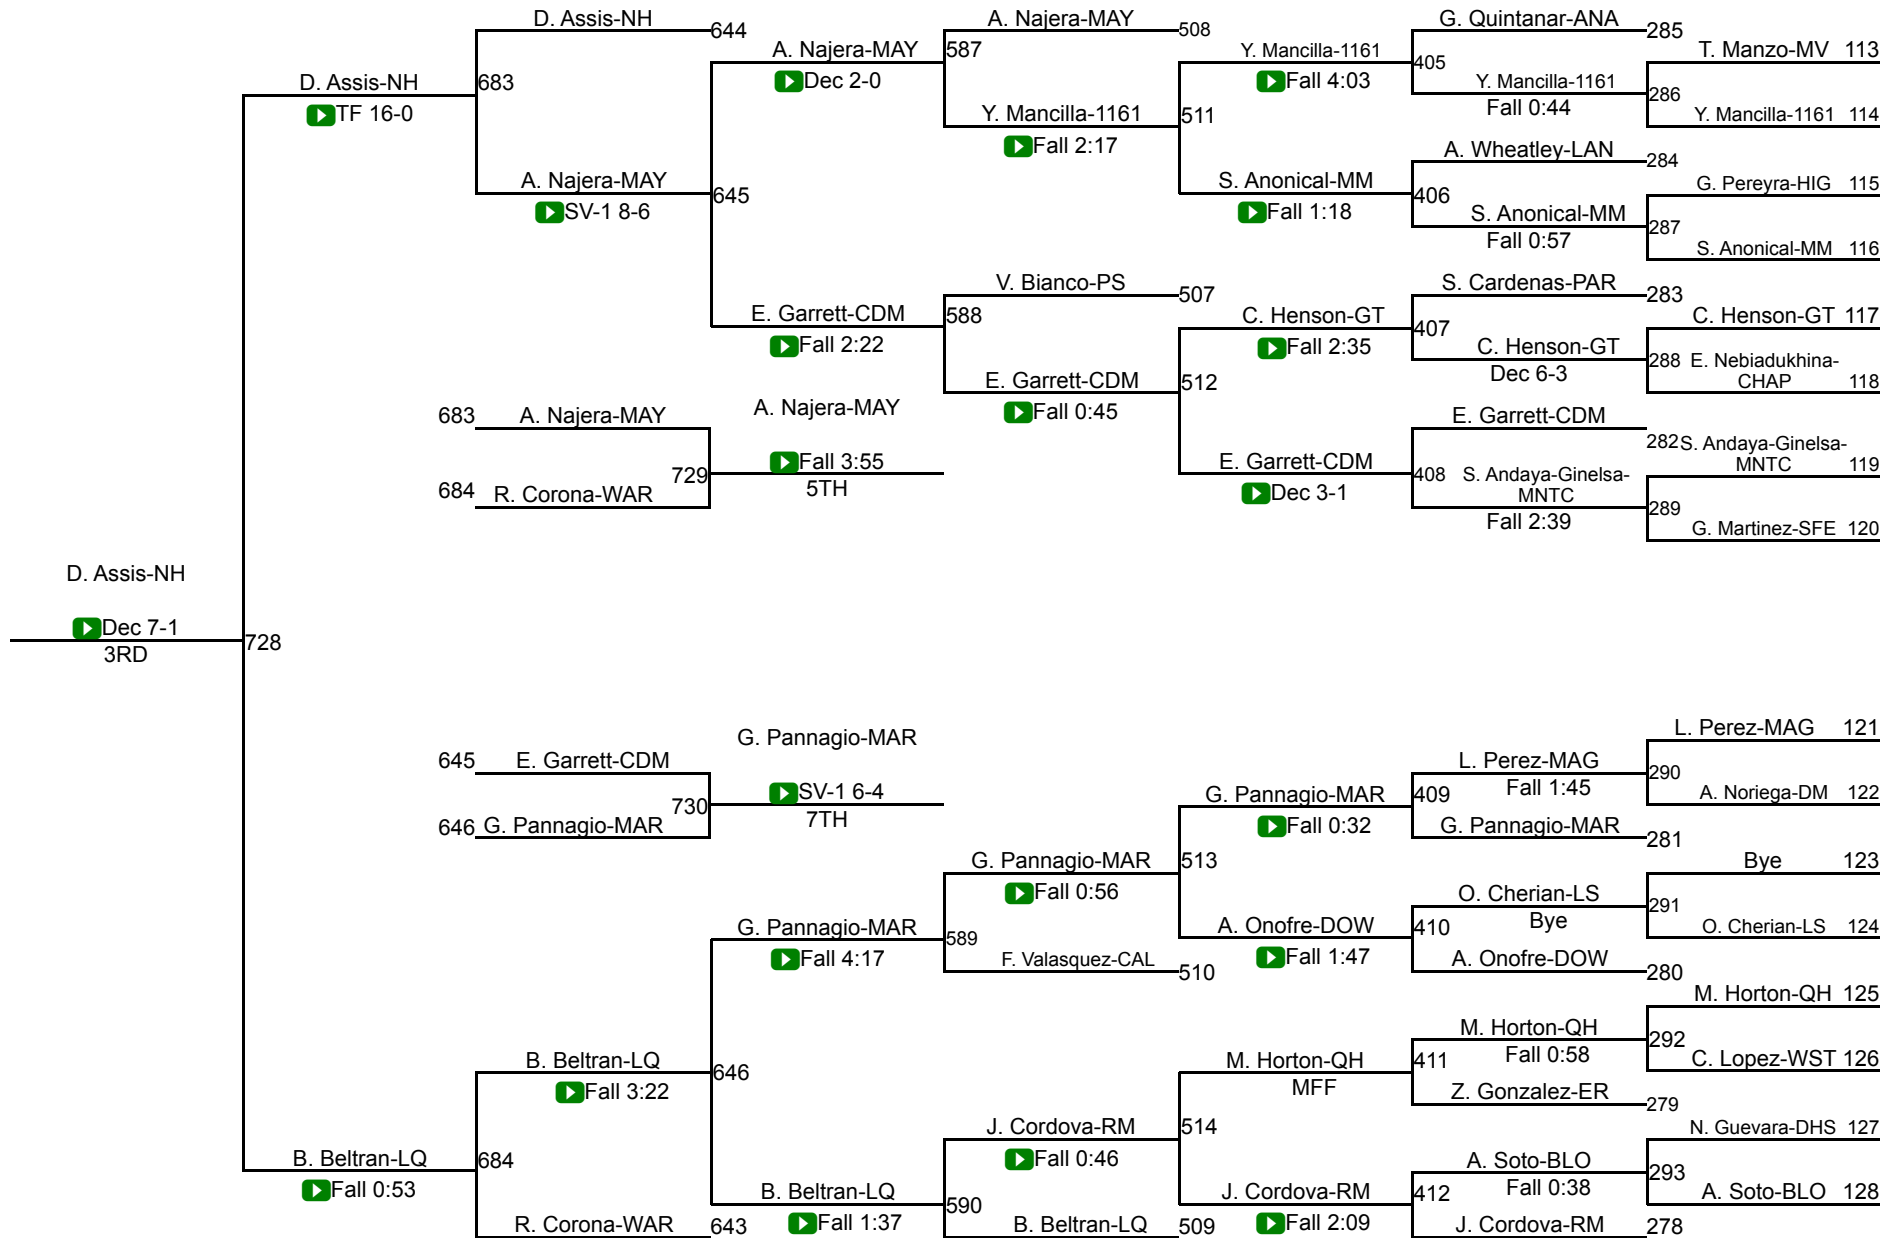

CIF Qualifier 135

CIF SS Girls Individuals Eastern Div

CIF Qualifier 140

CIF Qualifier 140

CIF SS Girls Individuals Eastern Div

CIF Qualifier 145

CIF Qualifier 155

CIF SS Girls Individuals Eastern Div