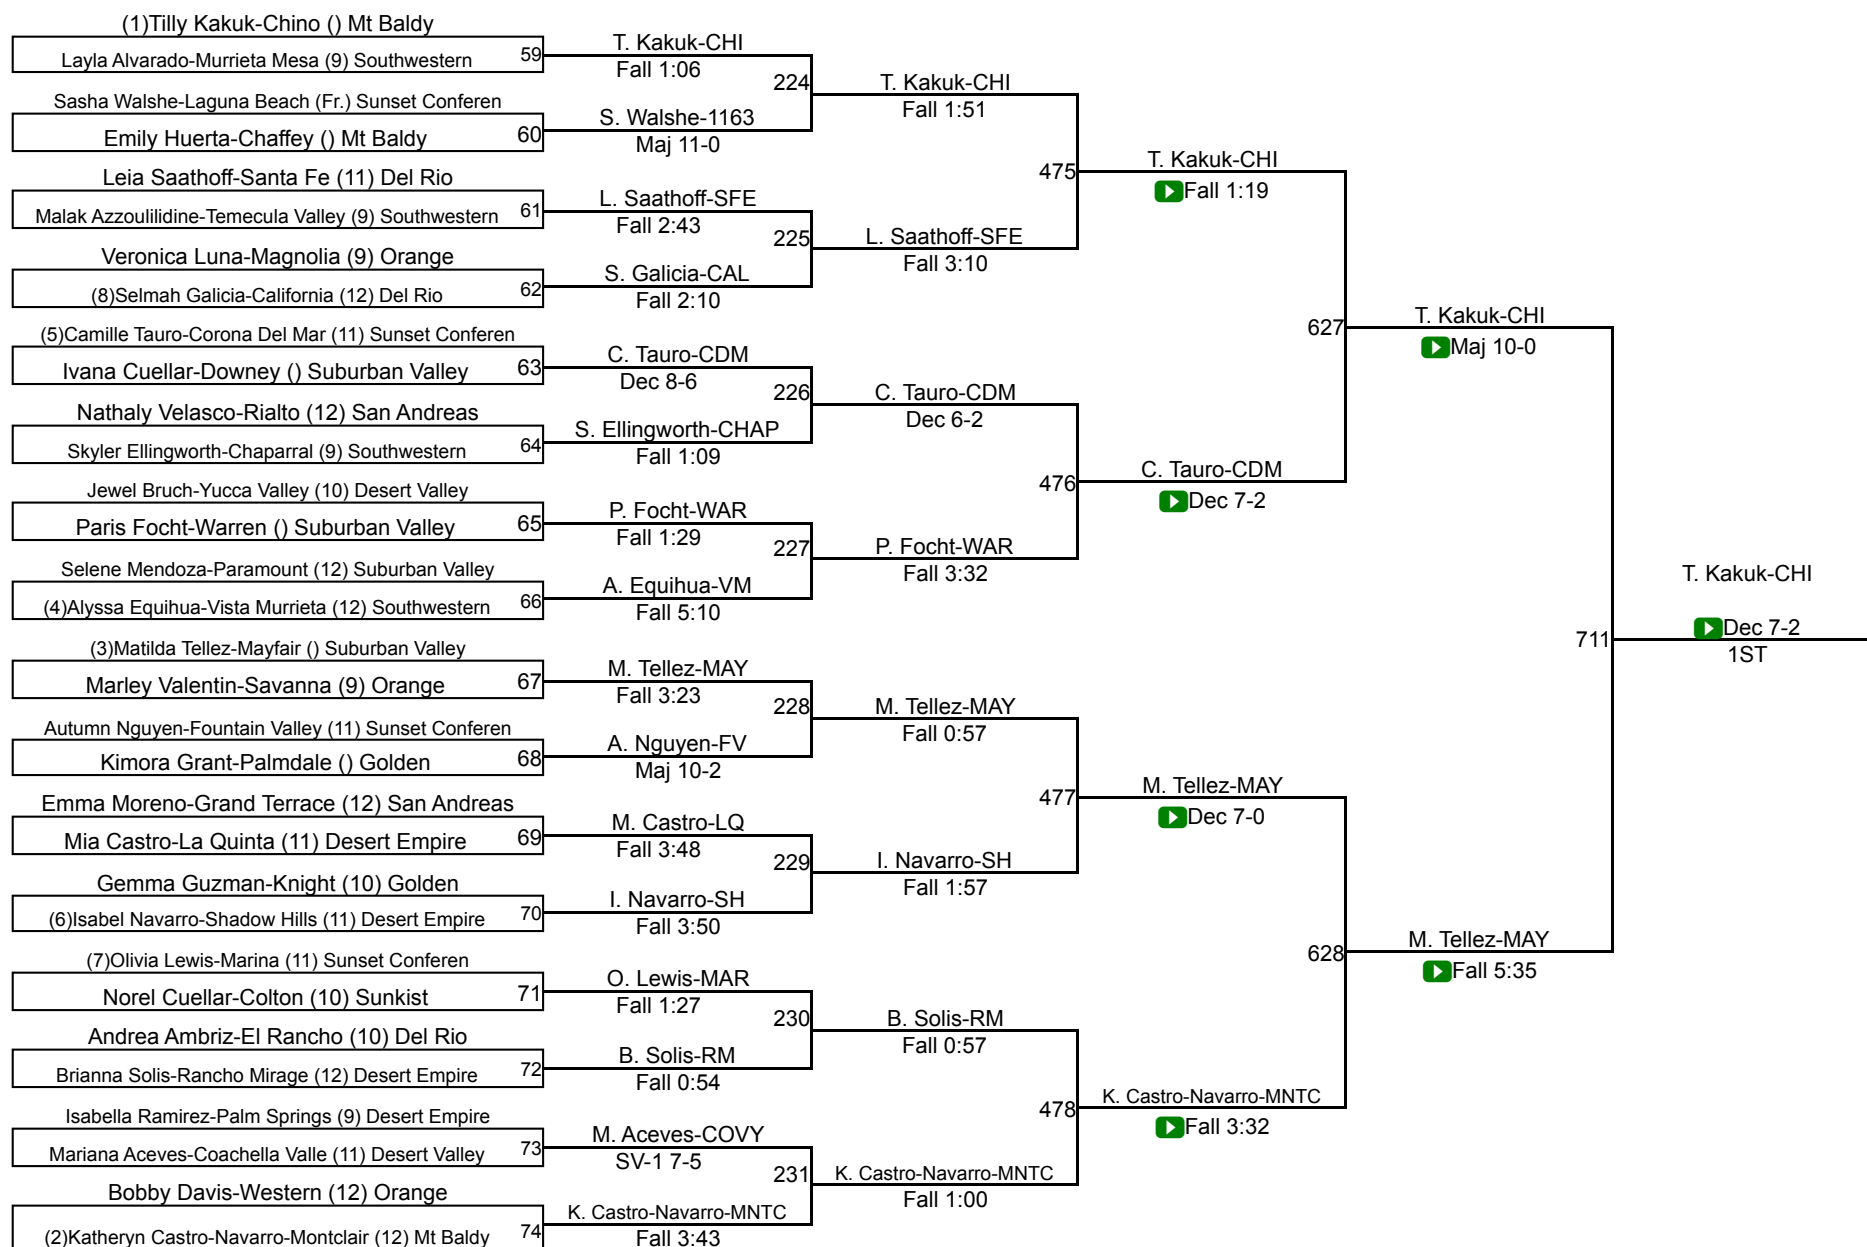

CIF Qualifier 115

CIF Qualifier 115

CIF SS Girls Individuals Eastern Div

CIF Qualifier 120

CIF Qualifier 120

CIF SS Girls Individuals Eastern Div

CIF Qualifier 125

CIF Qualifier 125