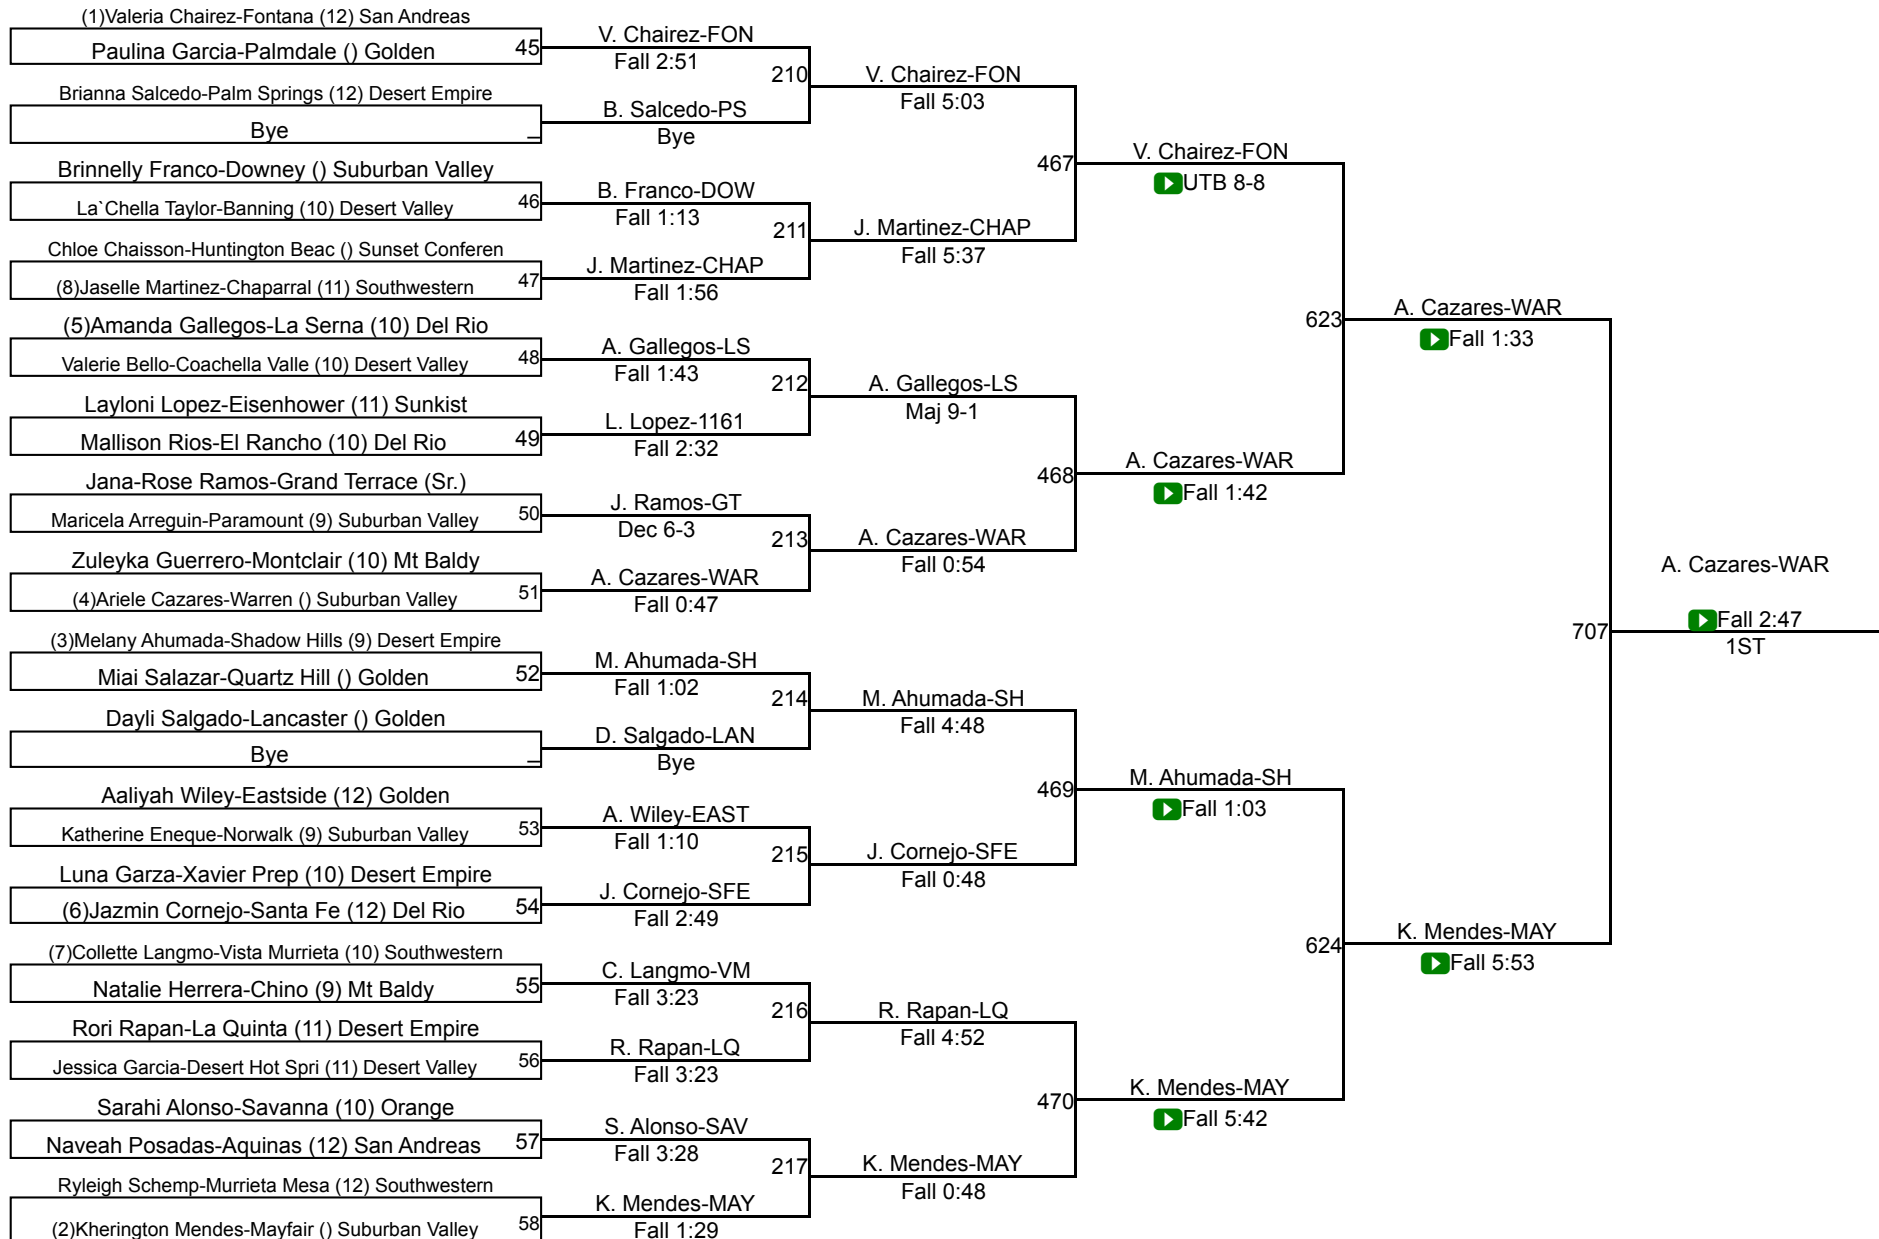

CIF SS Girls Individuals Eastern Div

CIF Qualifier 115