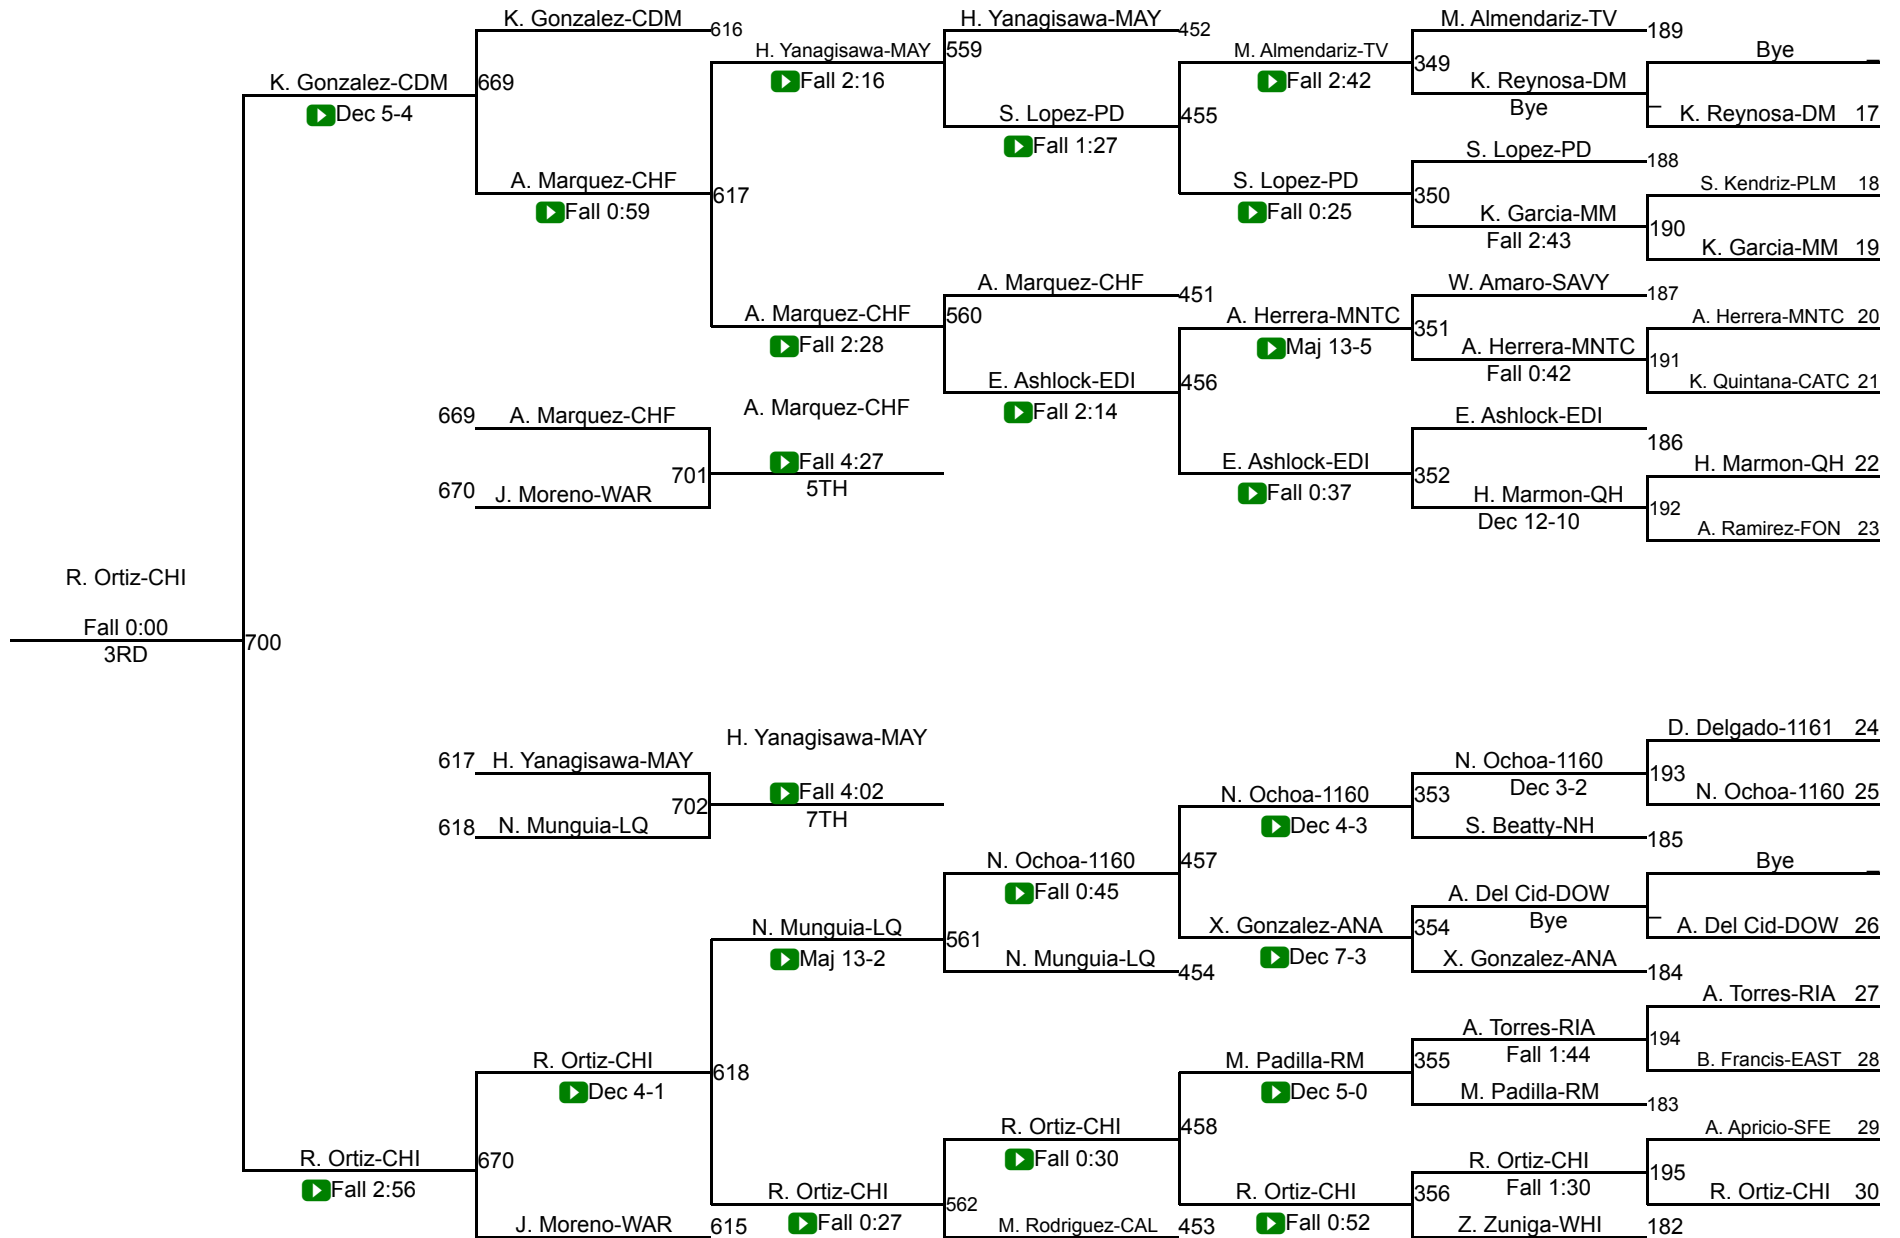

CIF Qualifier 100

CIF SS Girls Individuals Eastern Div

CIF Qualifier 105

CIF Qualifier 105

CIF SS Girls Individuals Eastern Div

CIF Qualifier 110

CIF Qualifier 110

CIF SS Girls Individuals Eastern Div