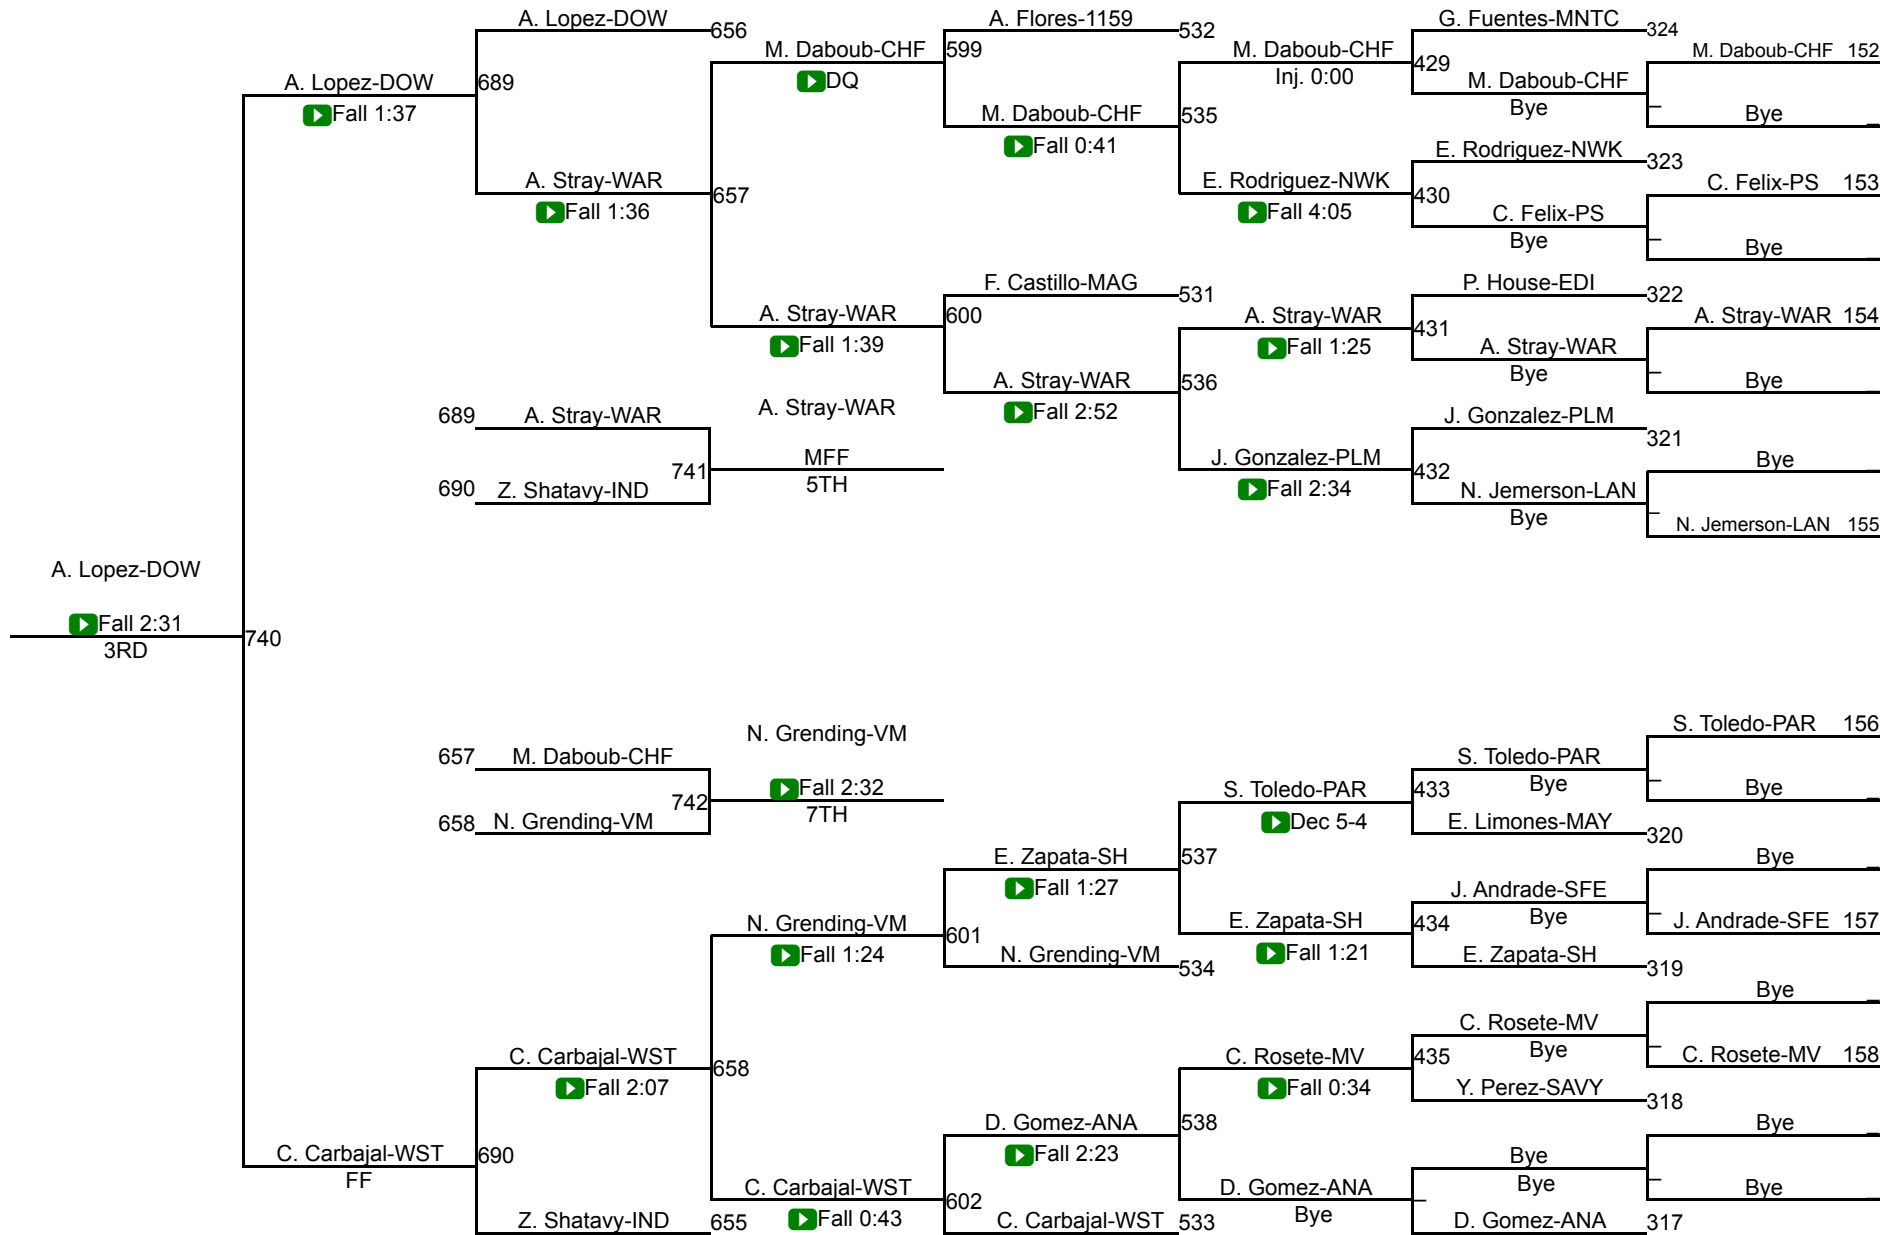

CIJ Qualifier 170