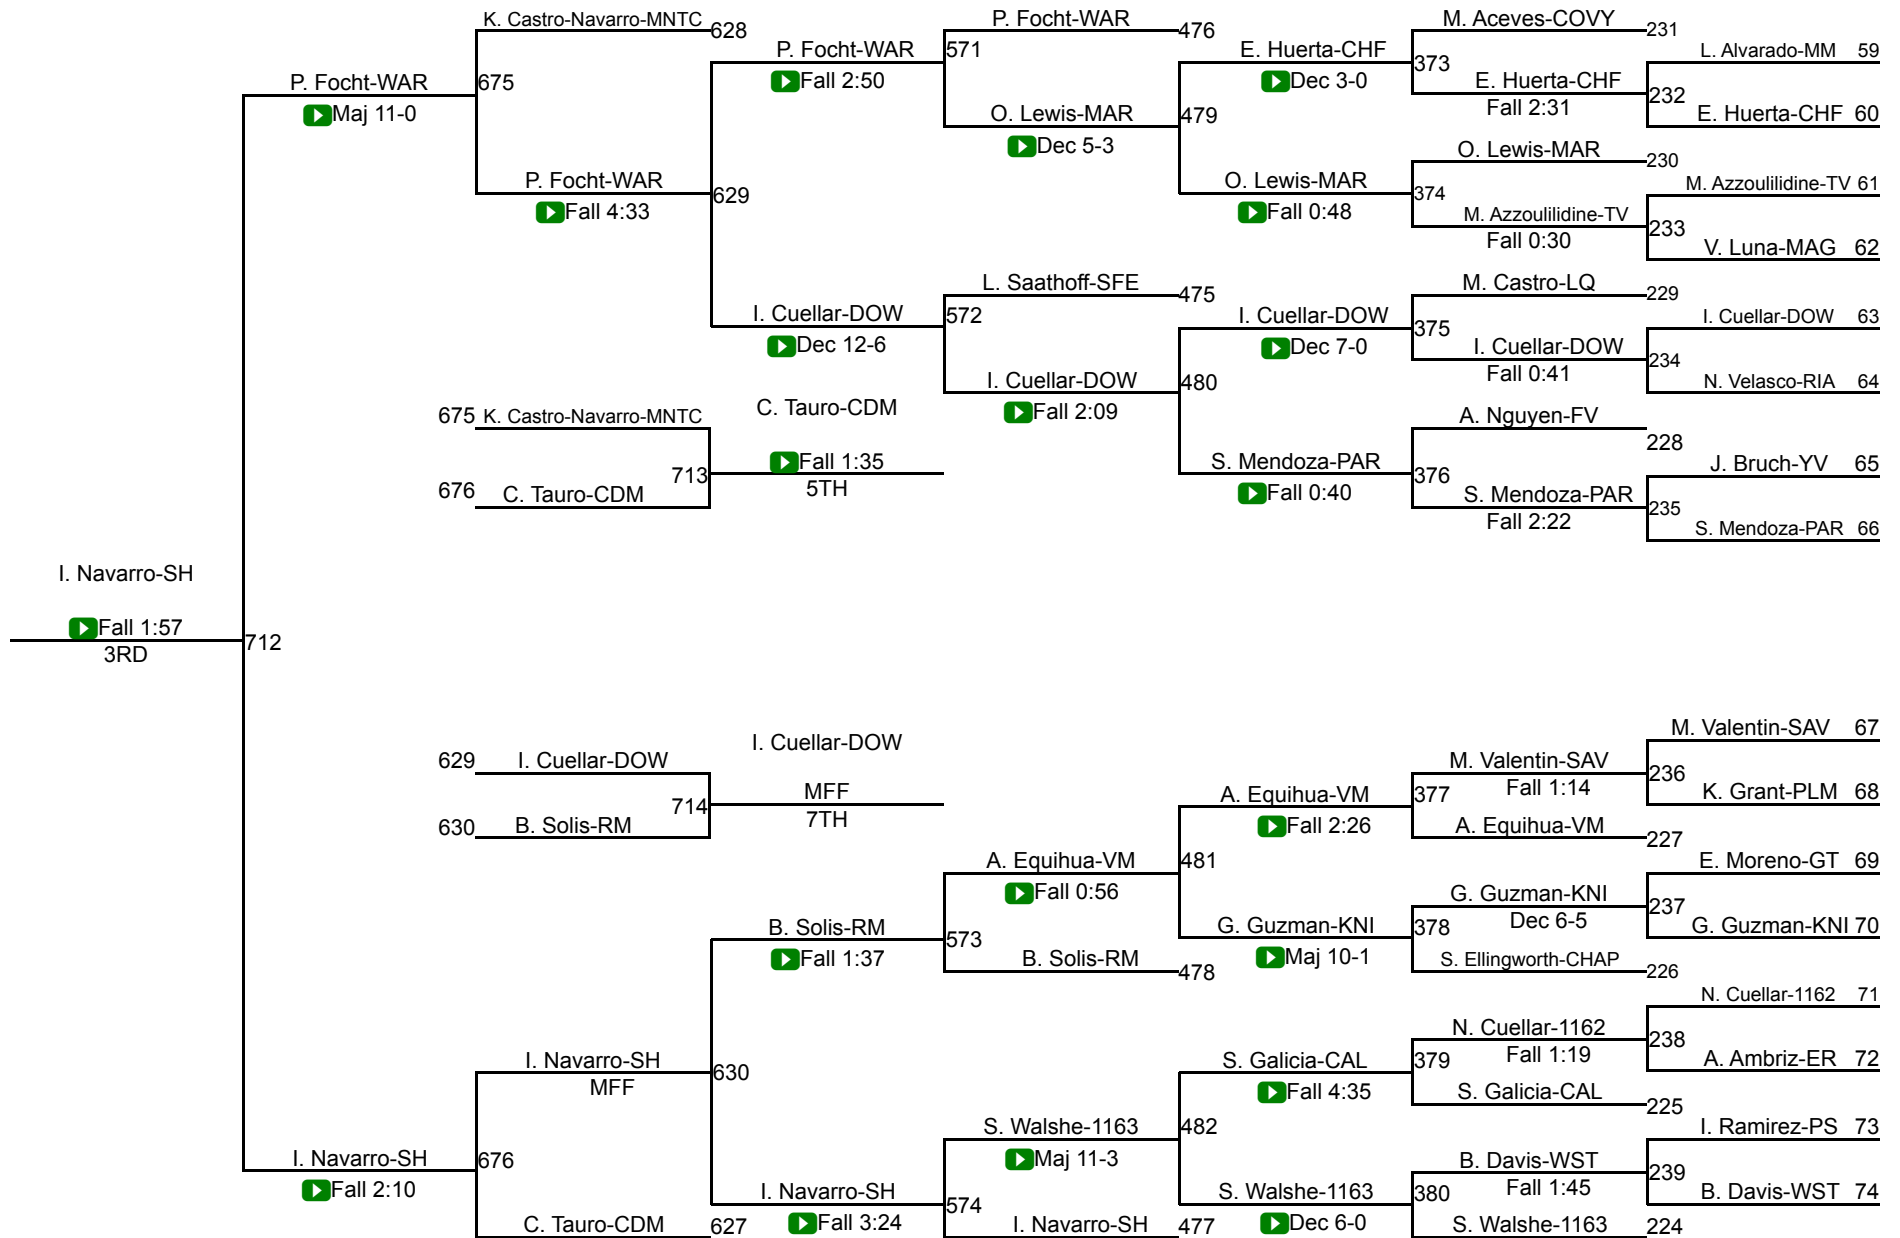

CIF Qualifier 115

CIF Qualifier 115

CIF SS Girls Individuals Eastern Div

CIF Qualifier 120

CIF Qualifier 120

CIF SS Girls Individuals Eastern Div

CIF Qualifier 125

CIF Qualifier 125