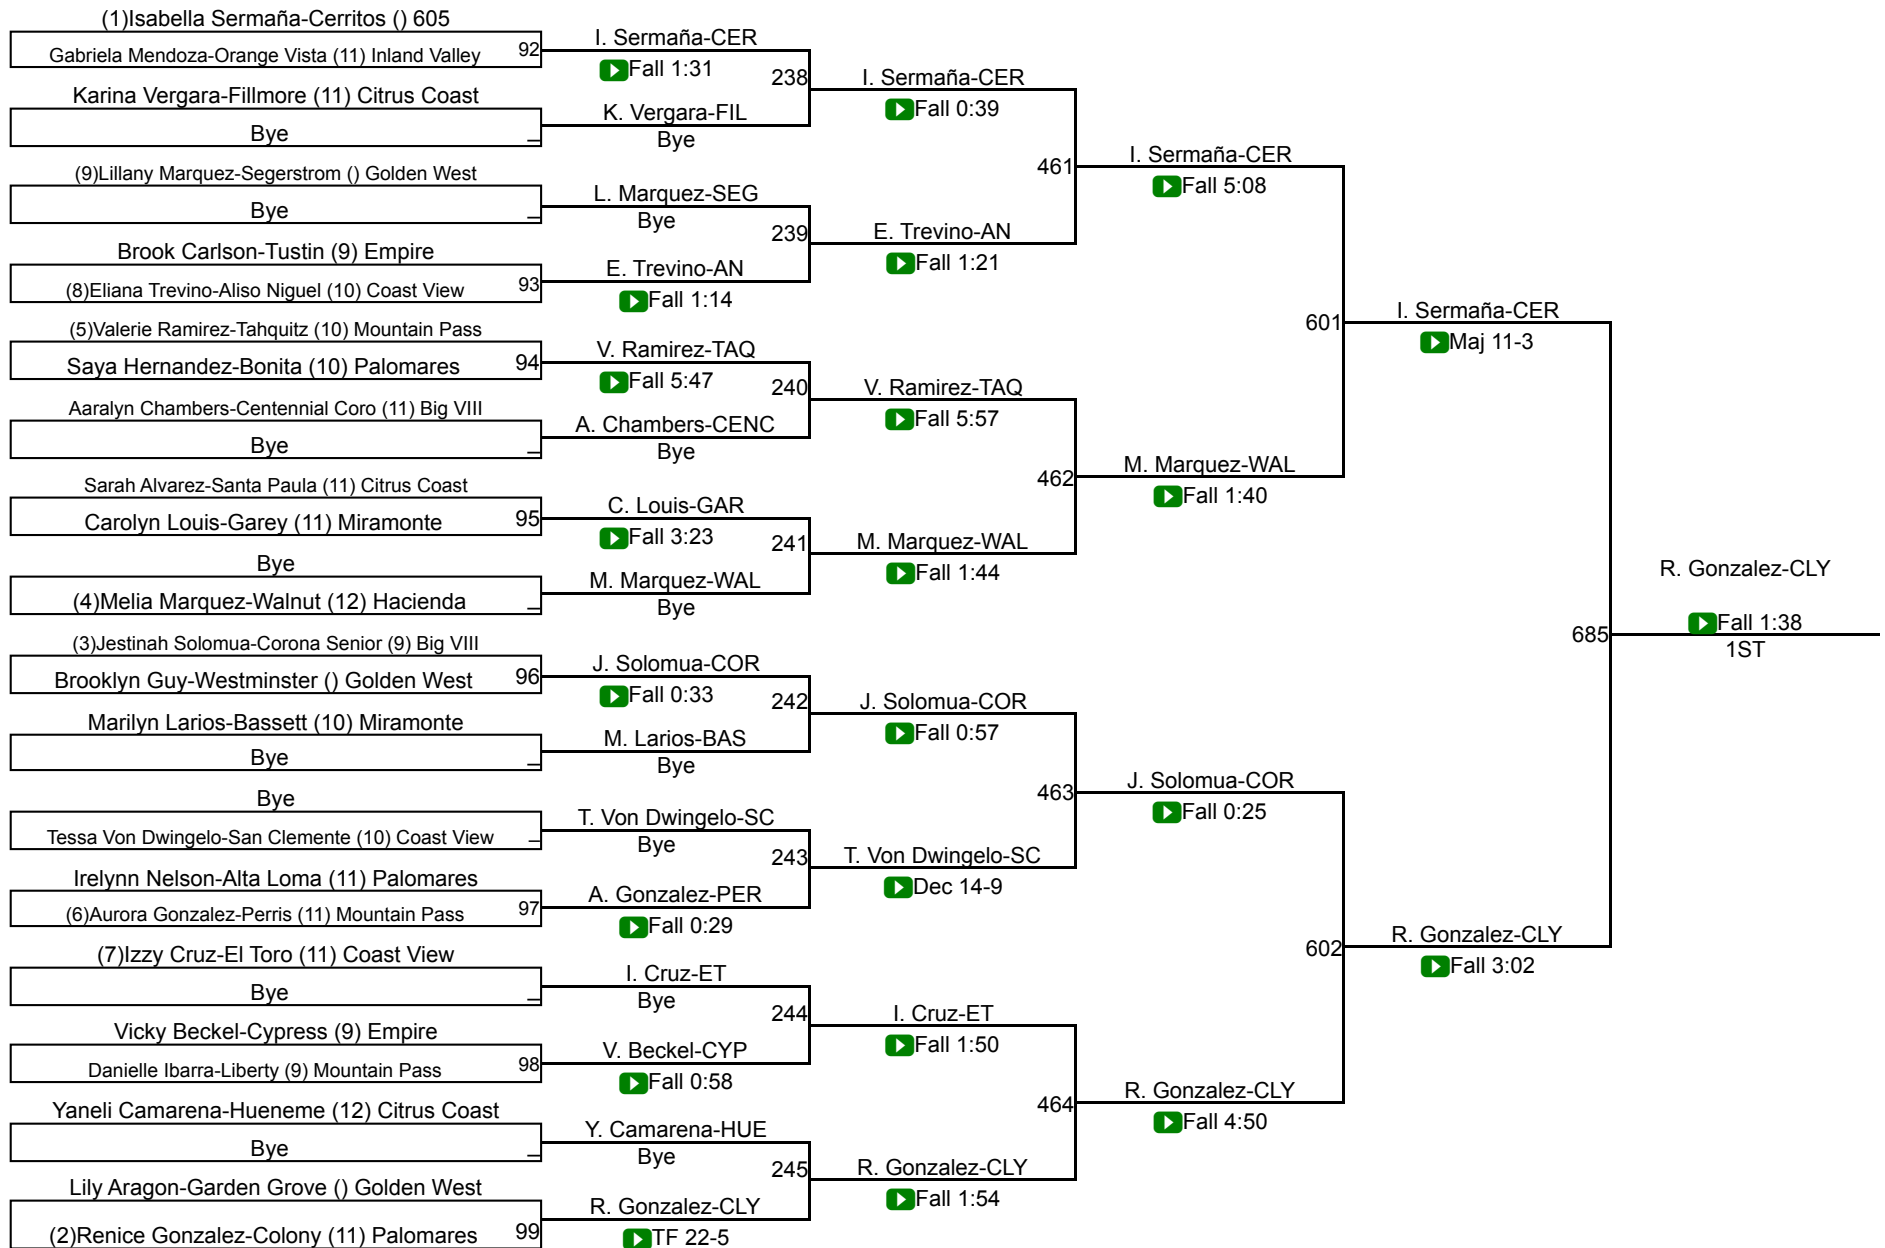

CIF Qualifier 125

CIF SS Girls Individuals Southern Div

CIF Qualifier 130

CIF Qualifier 130

CIF SS Girls Individuals Southern Div

CIF Qualifier 135

CIF Qualifier 135

CIF SS Girls Individuals Southern Div