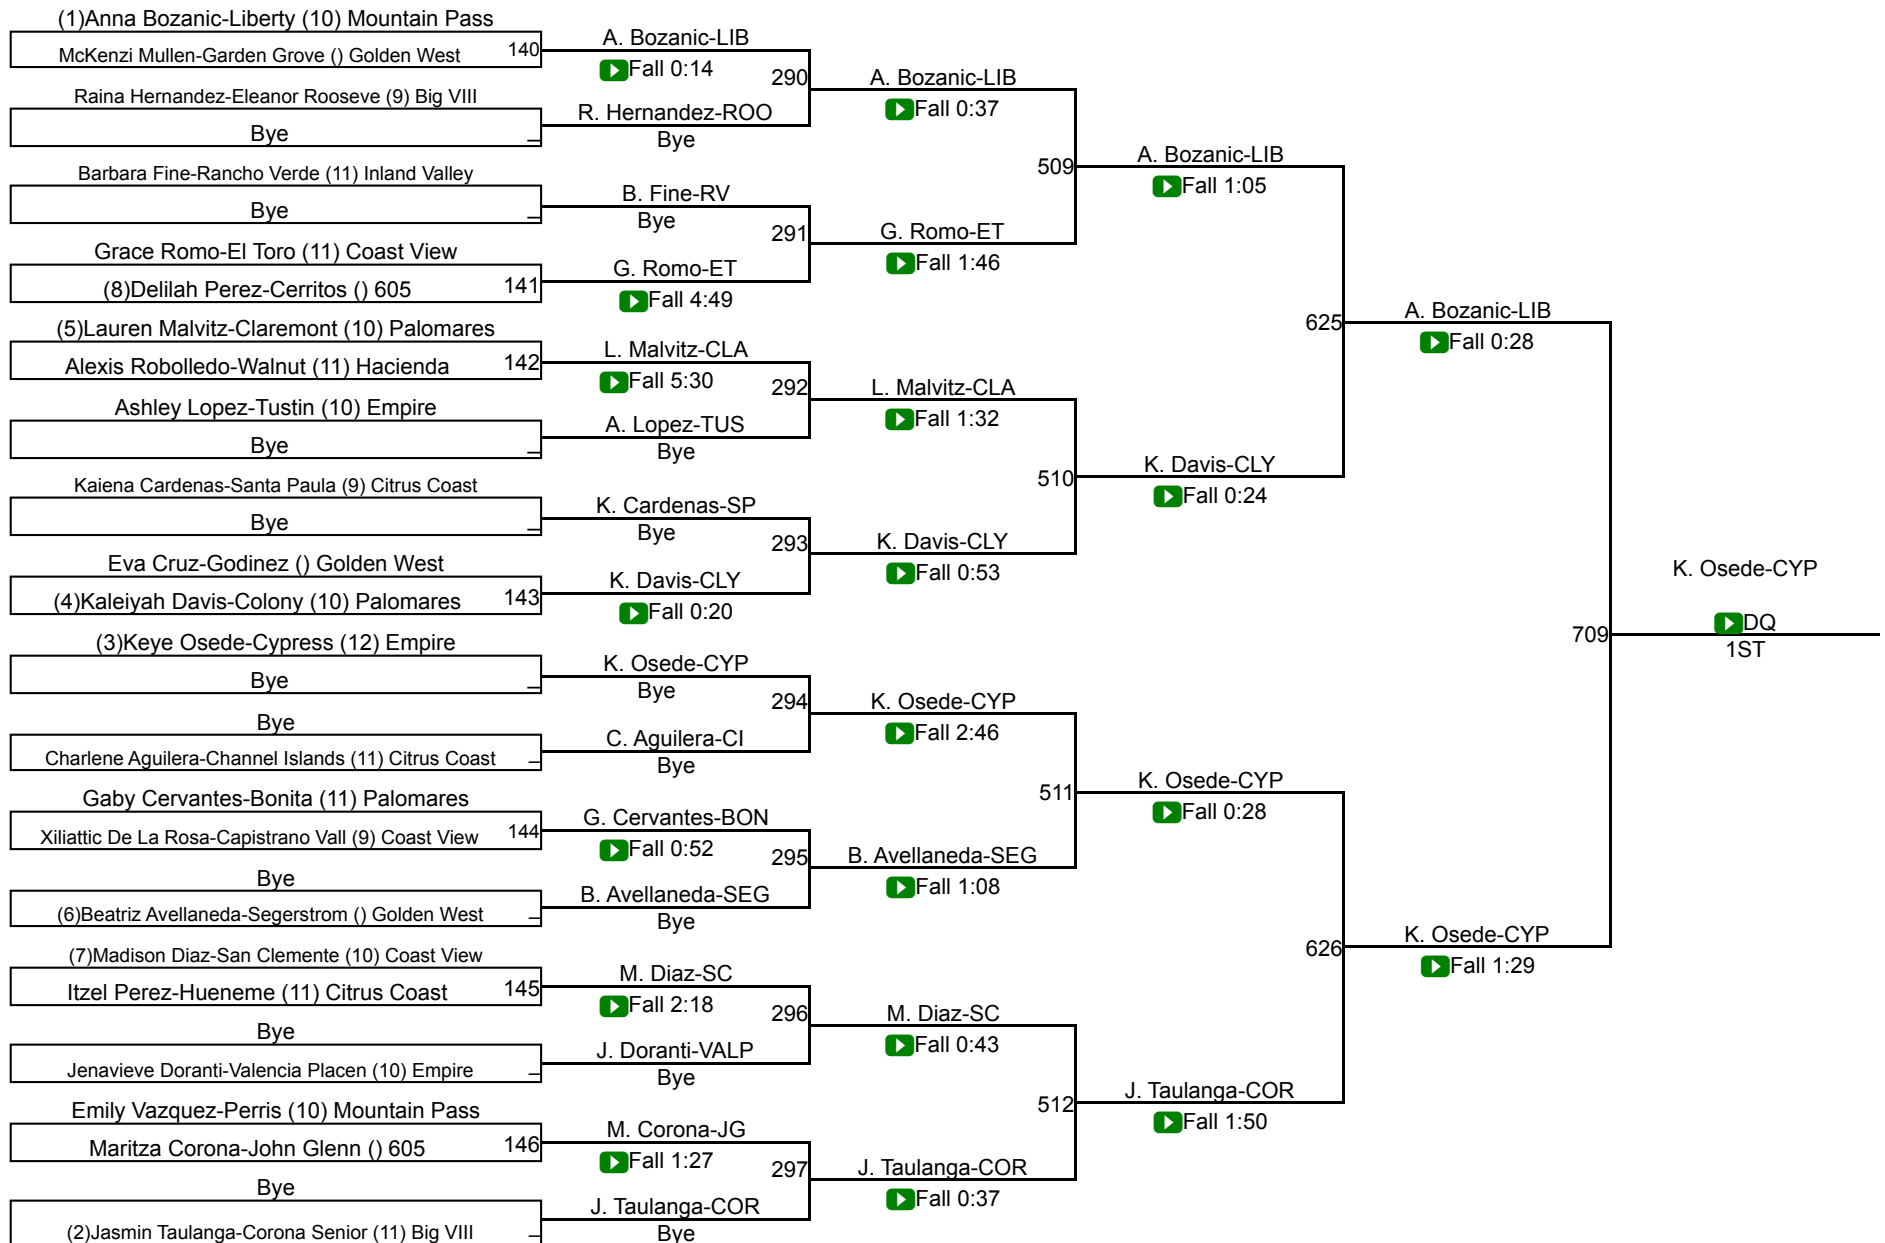

CIF SS Girls Individuals Southern Div

CIF Qualifier 235