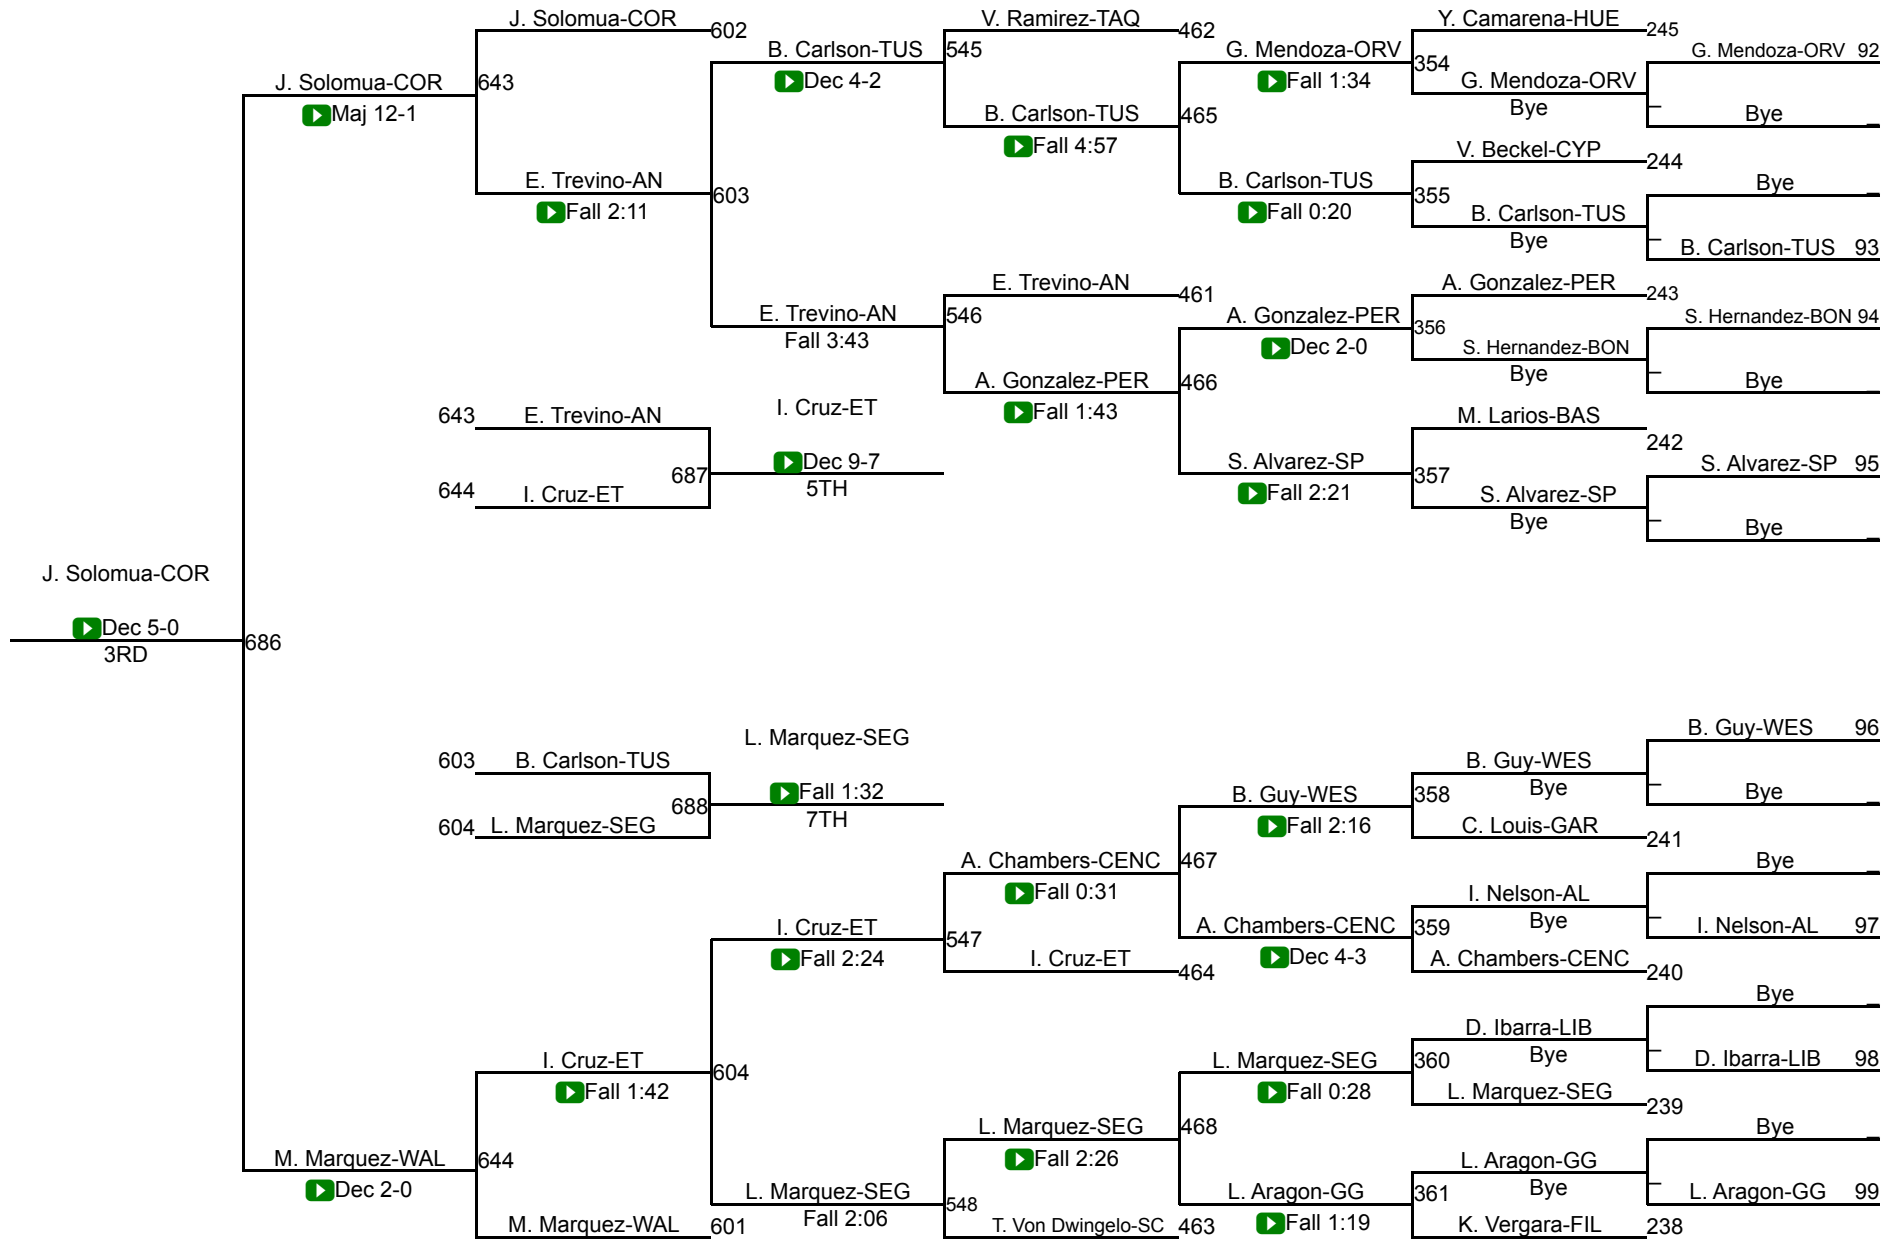

CIF Qualifier 125

CIF SS Girls Individuals Southern Div

CIF Qualifier 130

CIF Qualifier 130

CIF SS Girls Individuals Southern Div

CIF Qualifier 135

CIF Qualifier 135

CIF SS Girls Individuals Southern Div