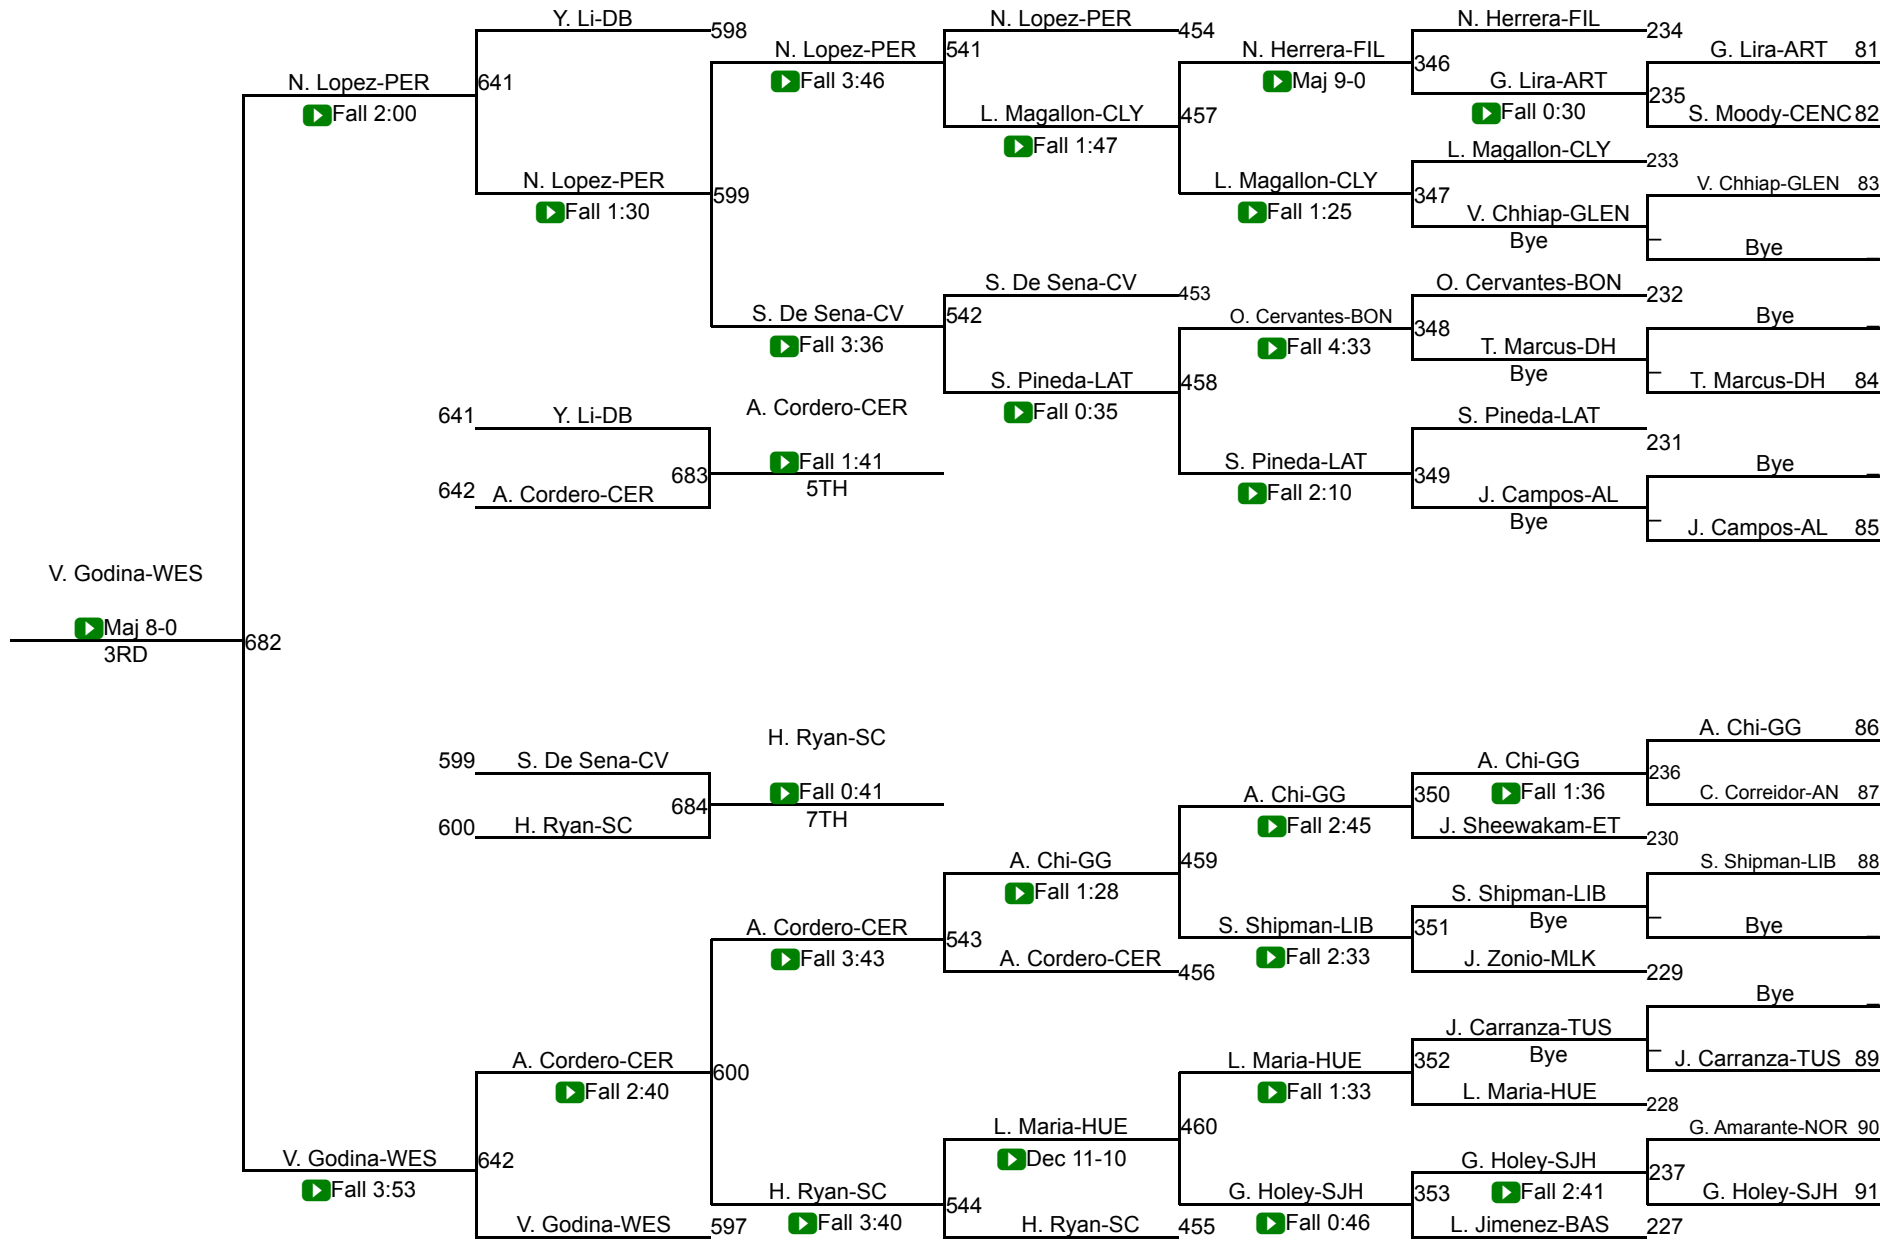

CIF Qualifier 125

CIF SS Girls Individuals Southern Div

CIF Qualifier 130

CIF Qualifier 130

CIF SS Girls Individuals Southern Div

CIF Qualifier 135

CIF Qualifier 135

CIF SS Girls Individuals Southern Div