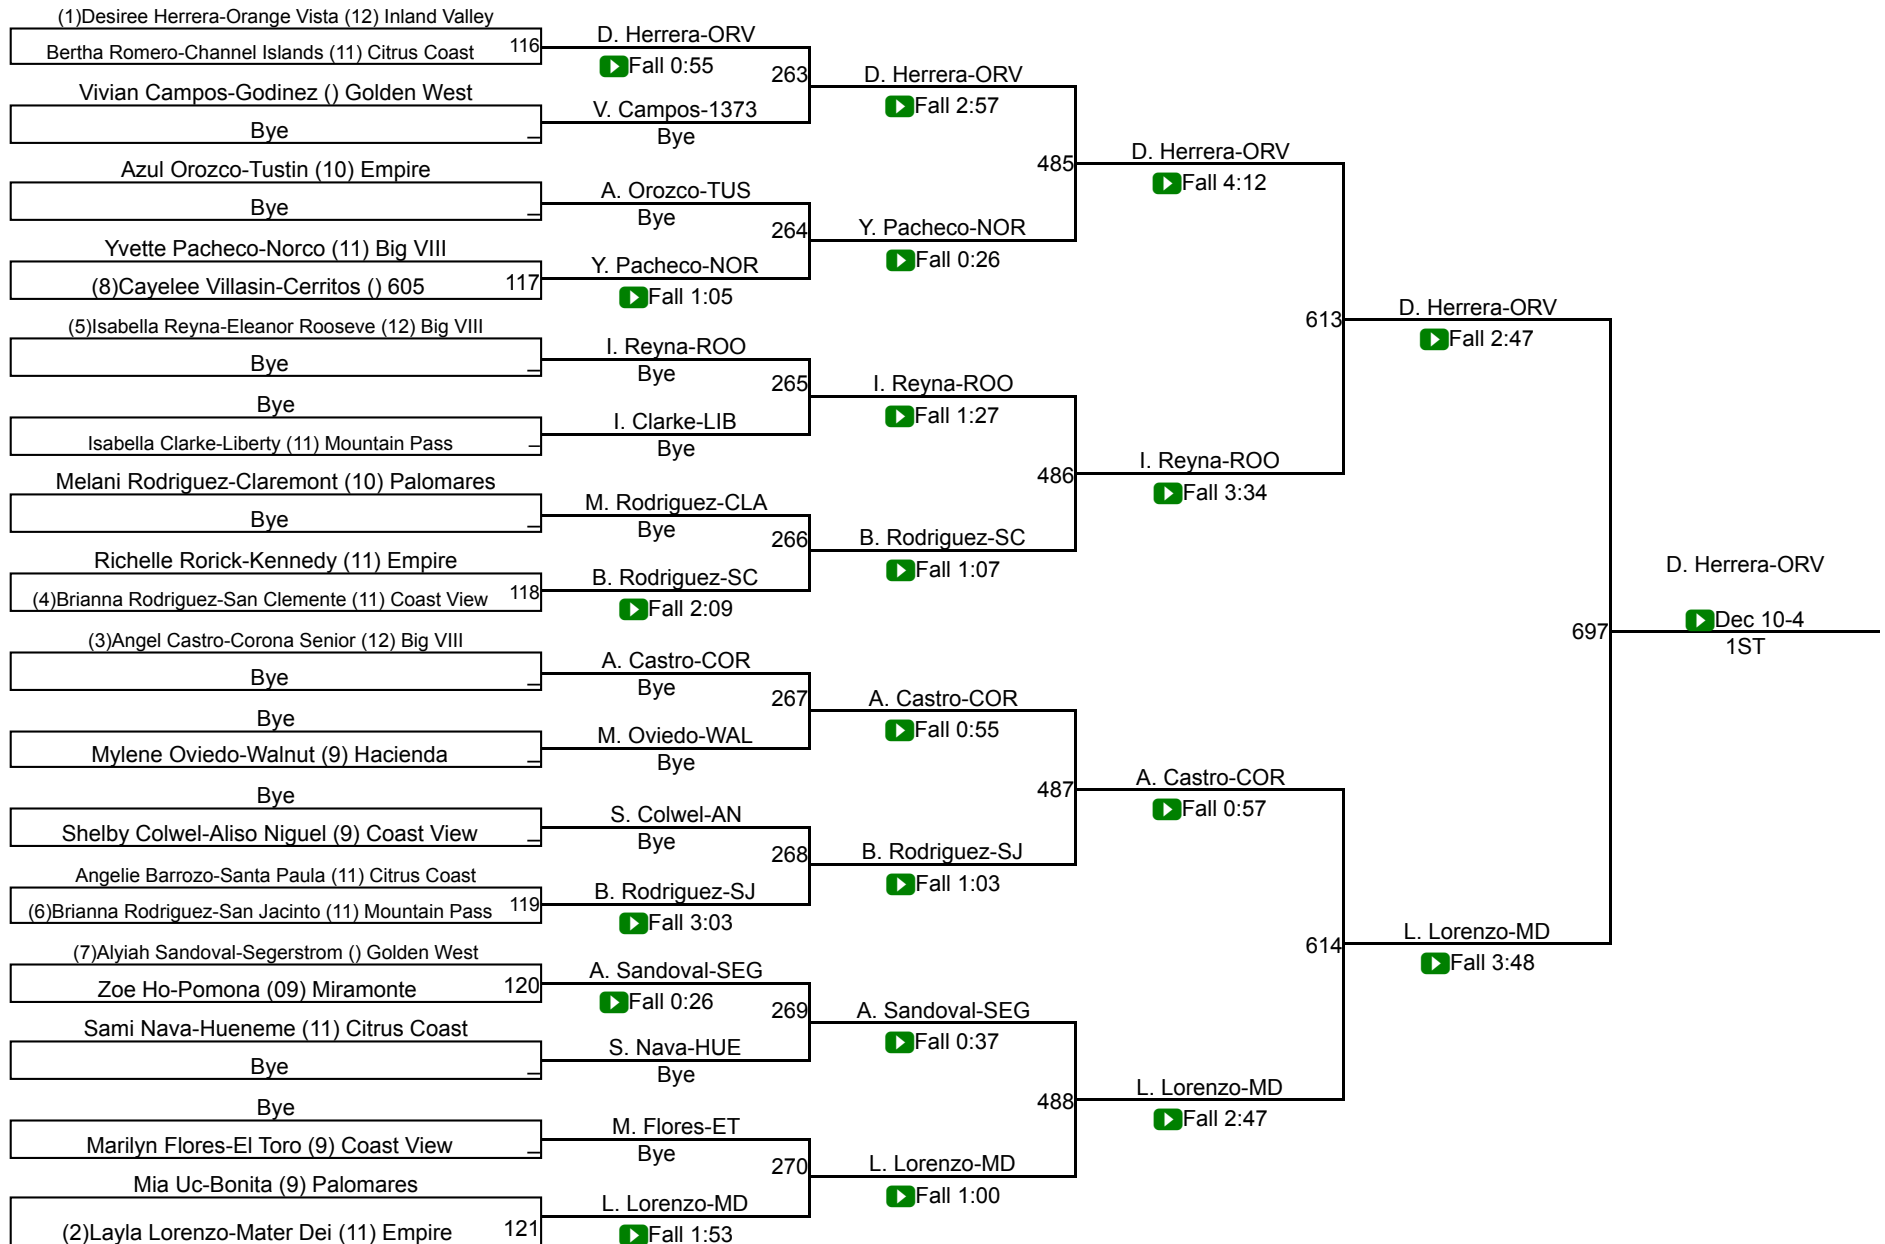

CIF Qualifier 140

CIF Qualifier 140

CIF SS Girls Individuals Southern Div

CIF Qualifier 145

CIF SS Girls Individuals Southern Div

CIF Qualifier 155

CIF Qualifier 155

CIF SS Girls Individuals Southern Div