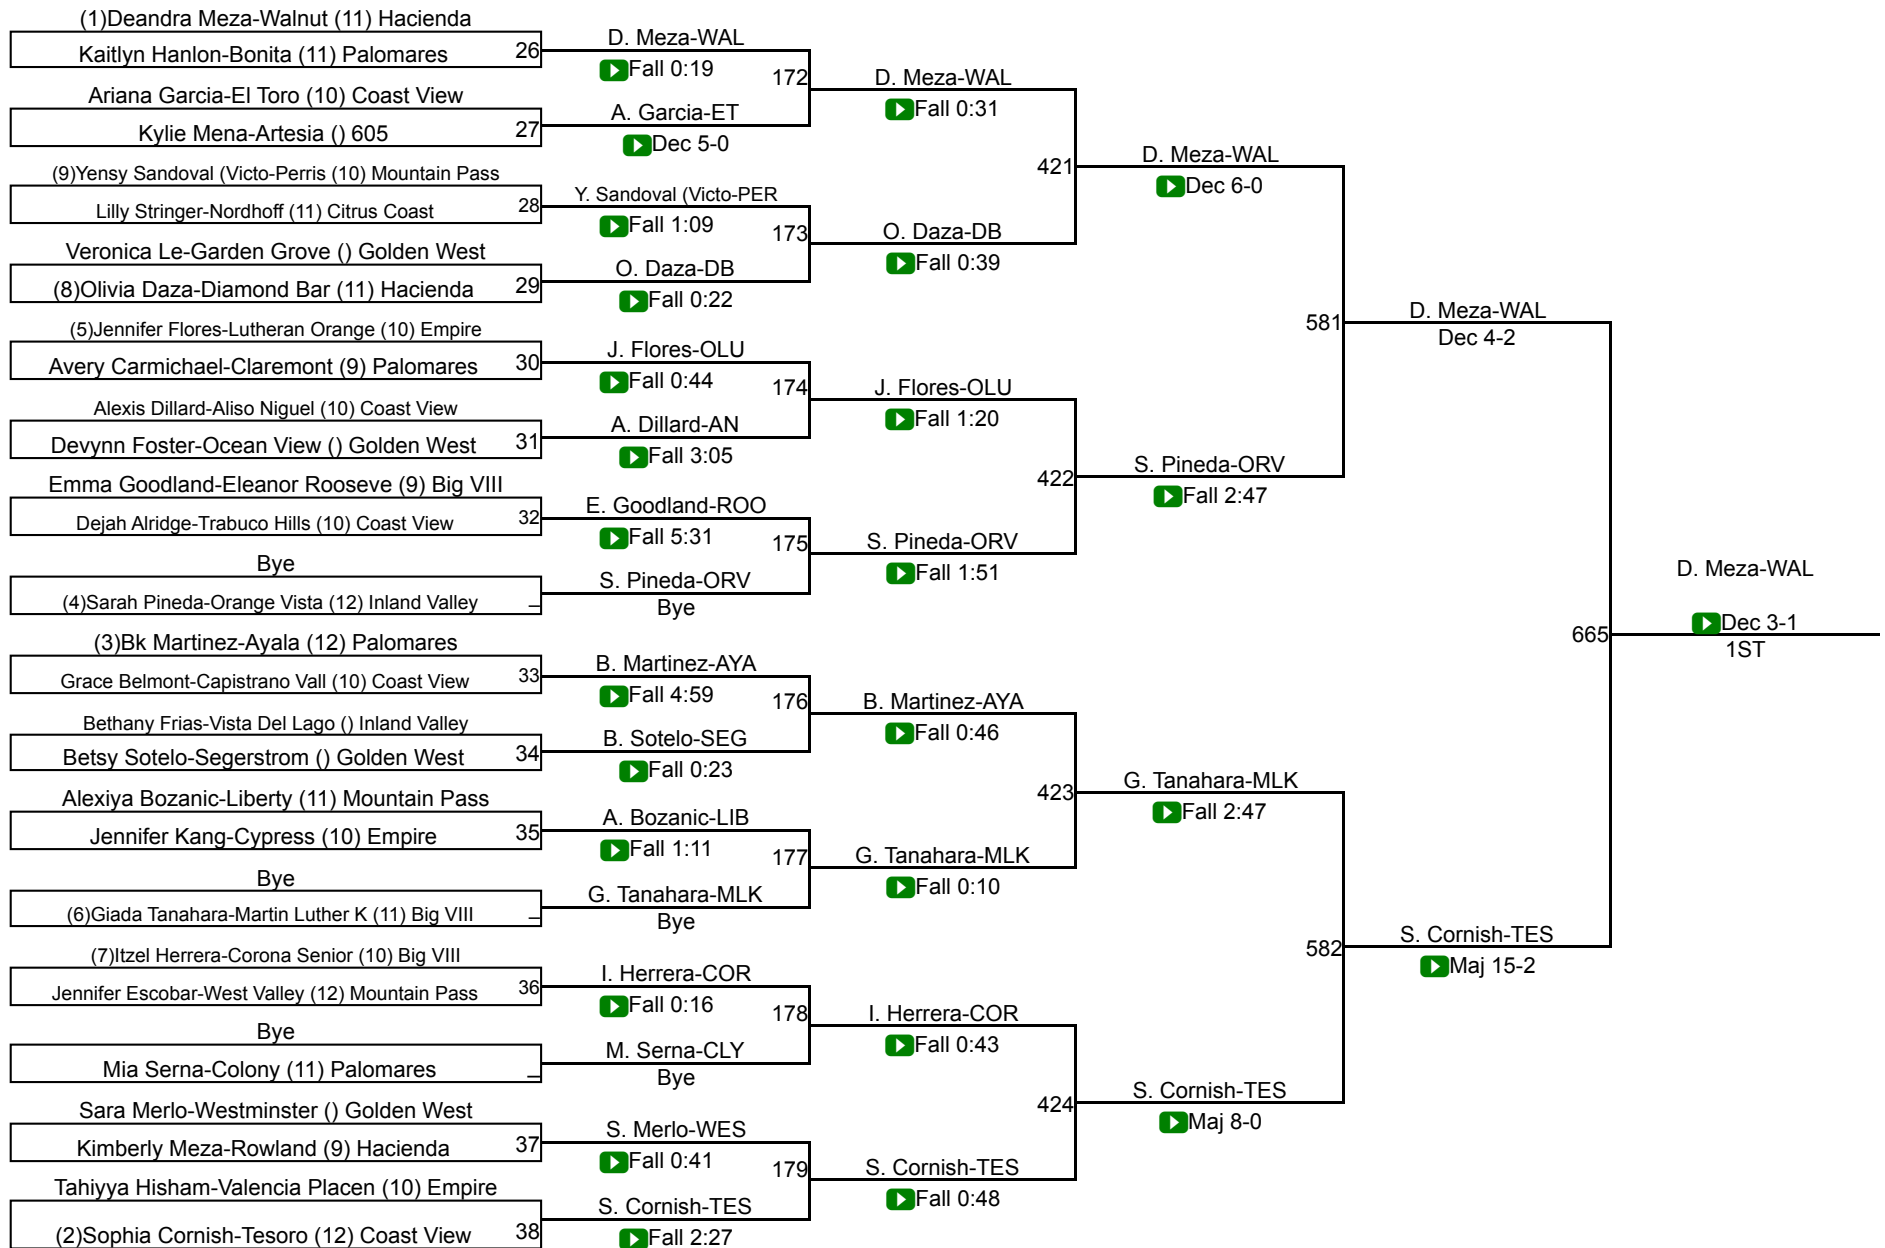

CIF SS Girls Individuals Southern Div

CIF Qualifier 110