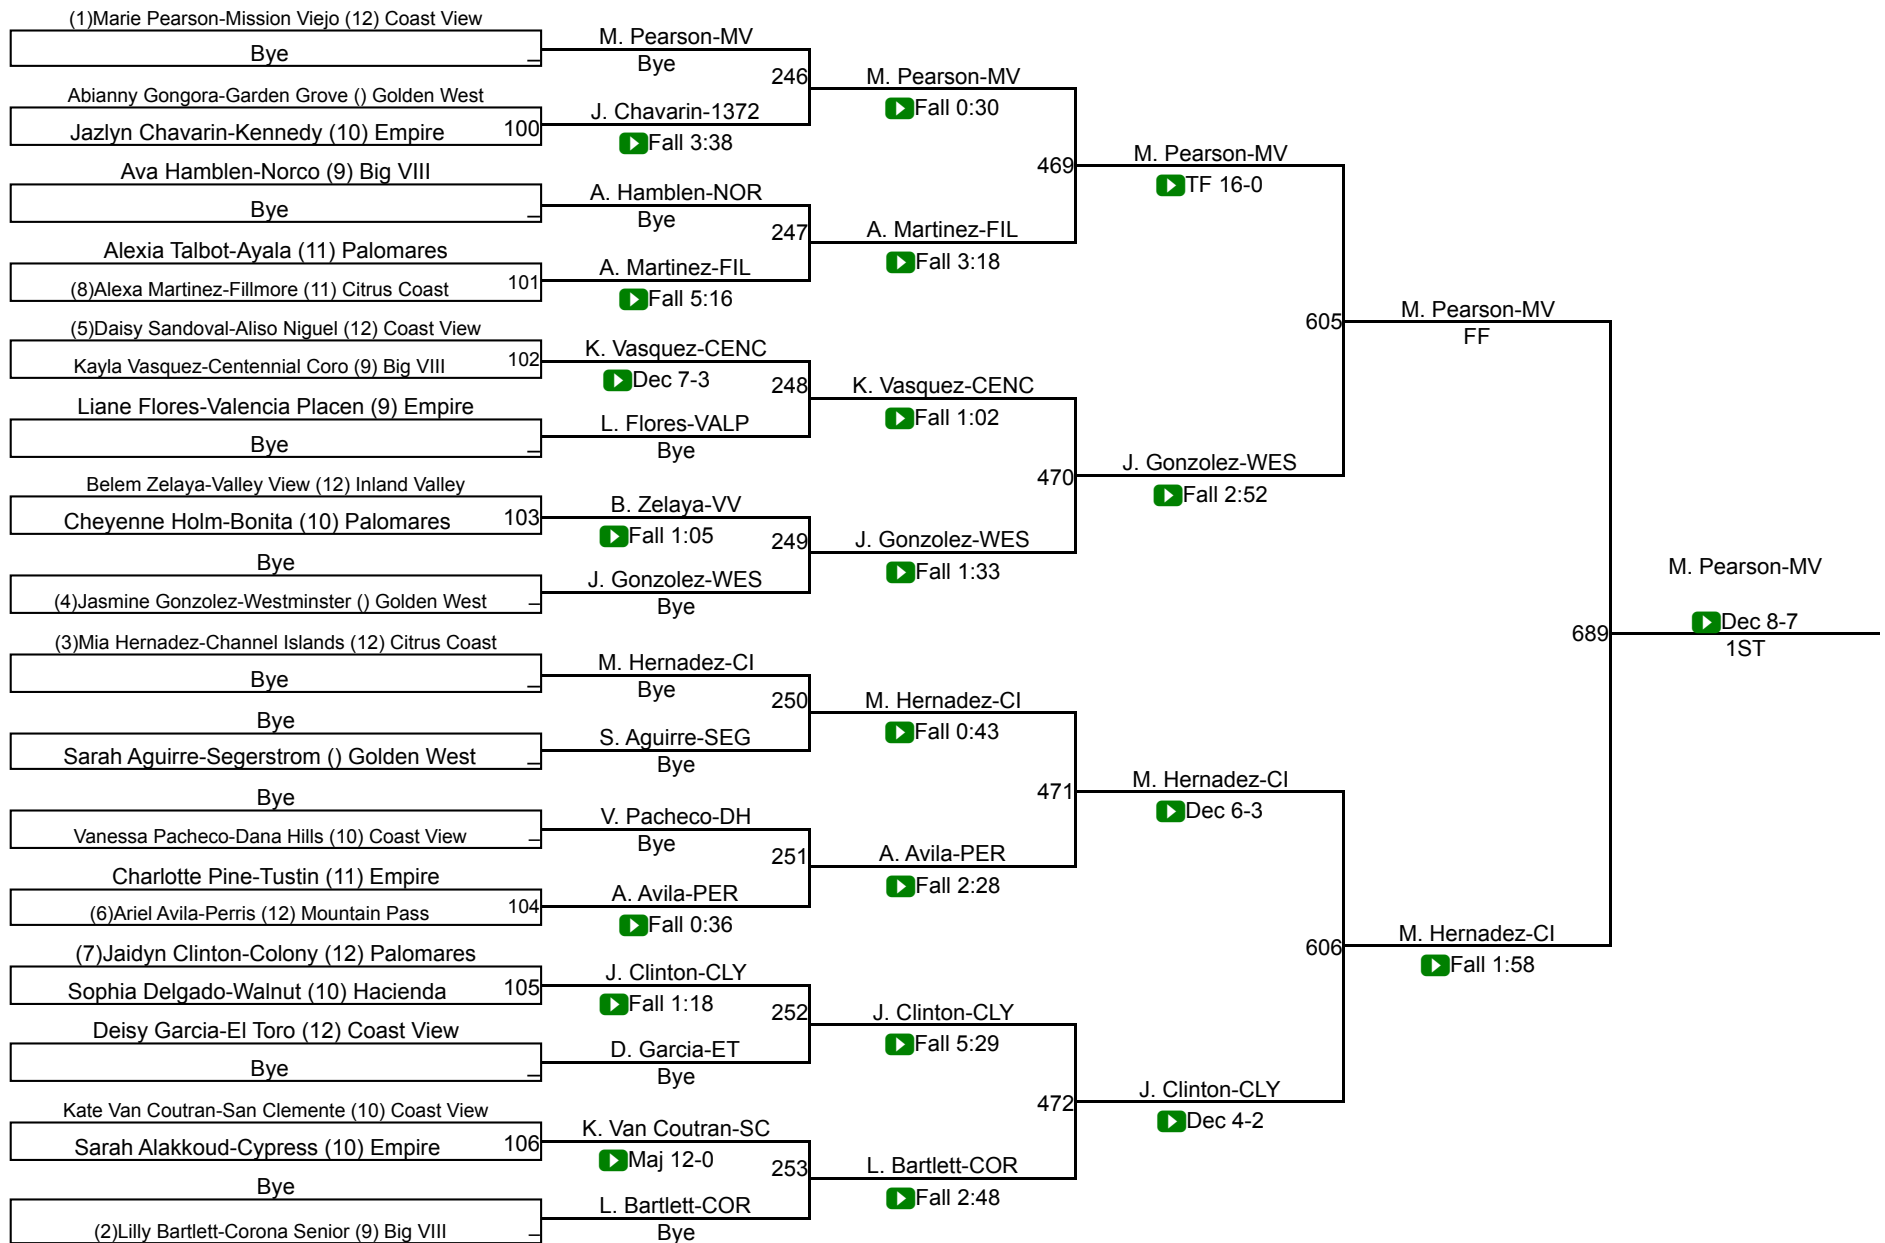

CIF SS Girls Individuals Southern Div

CIF Qualifier 140