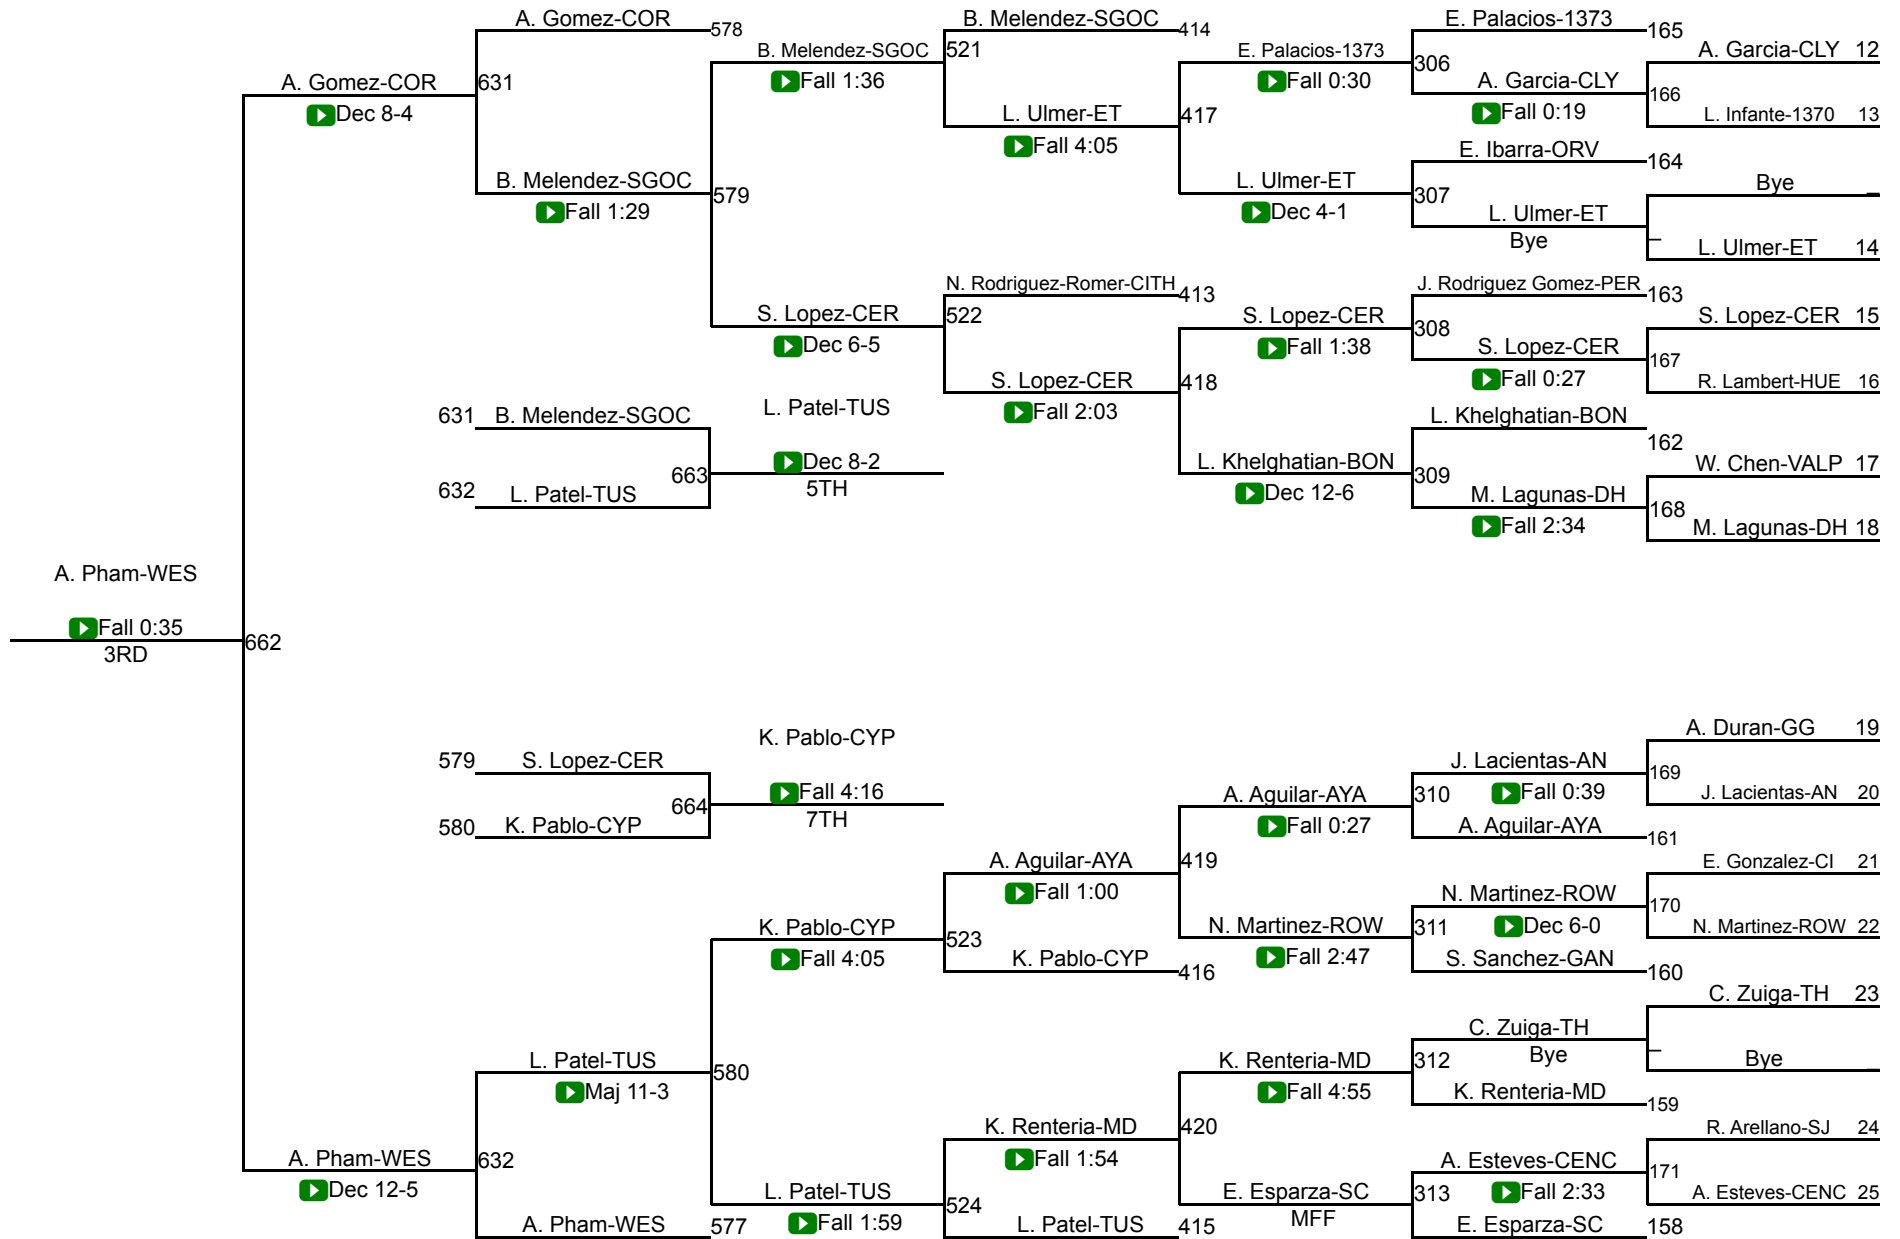

CIF Qualifier 105