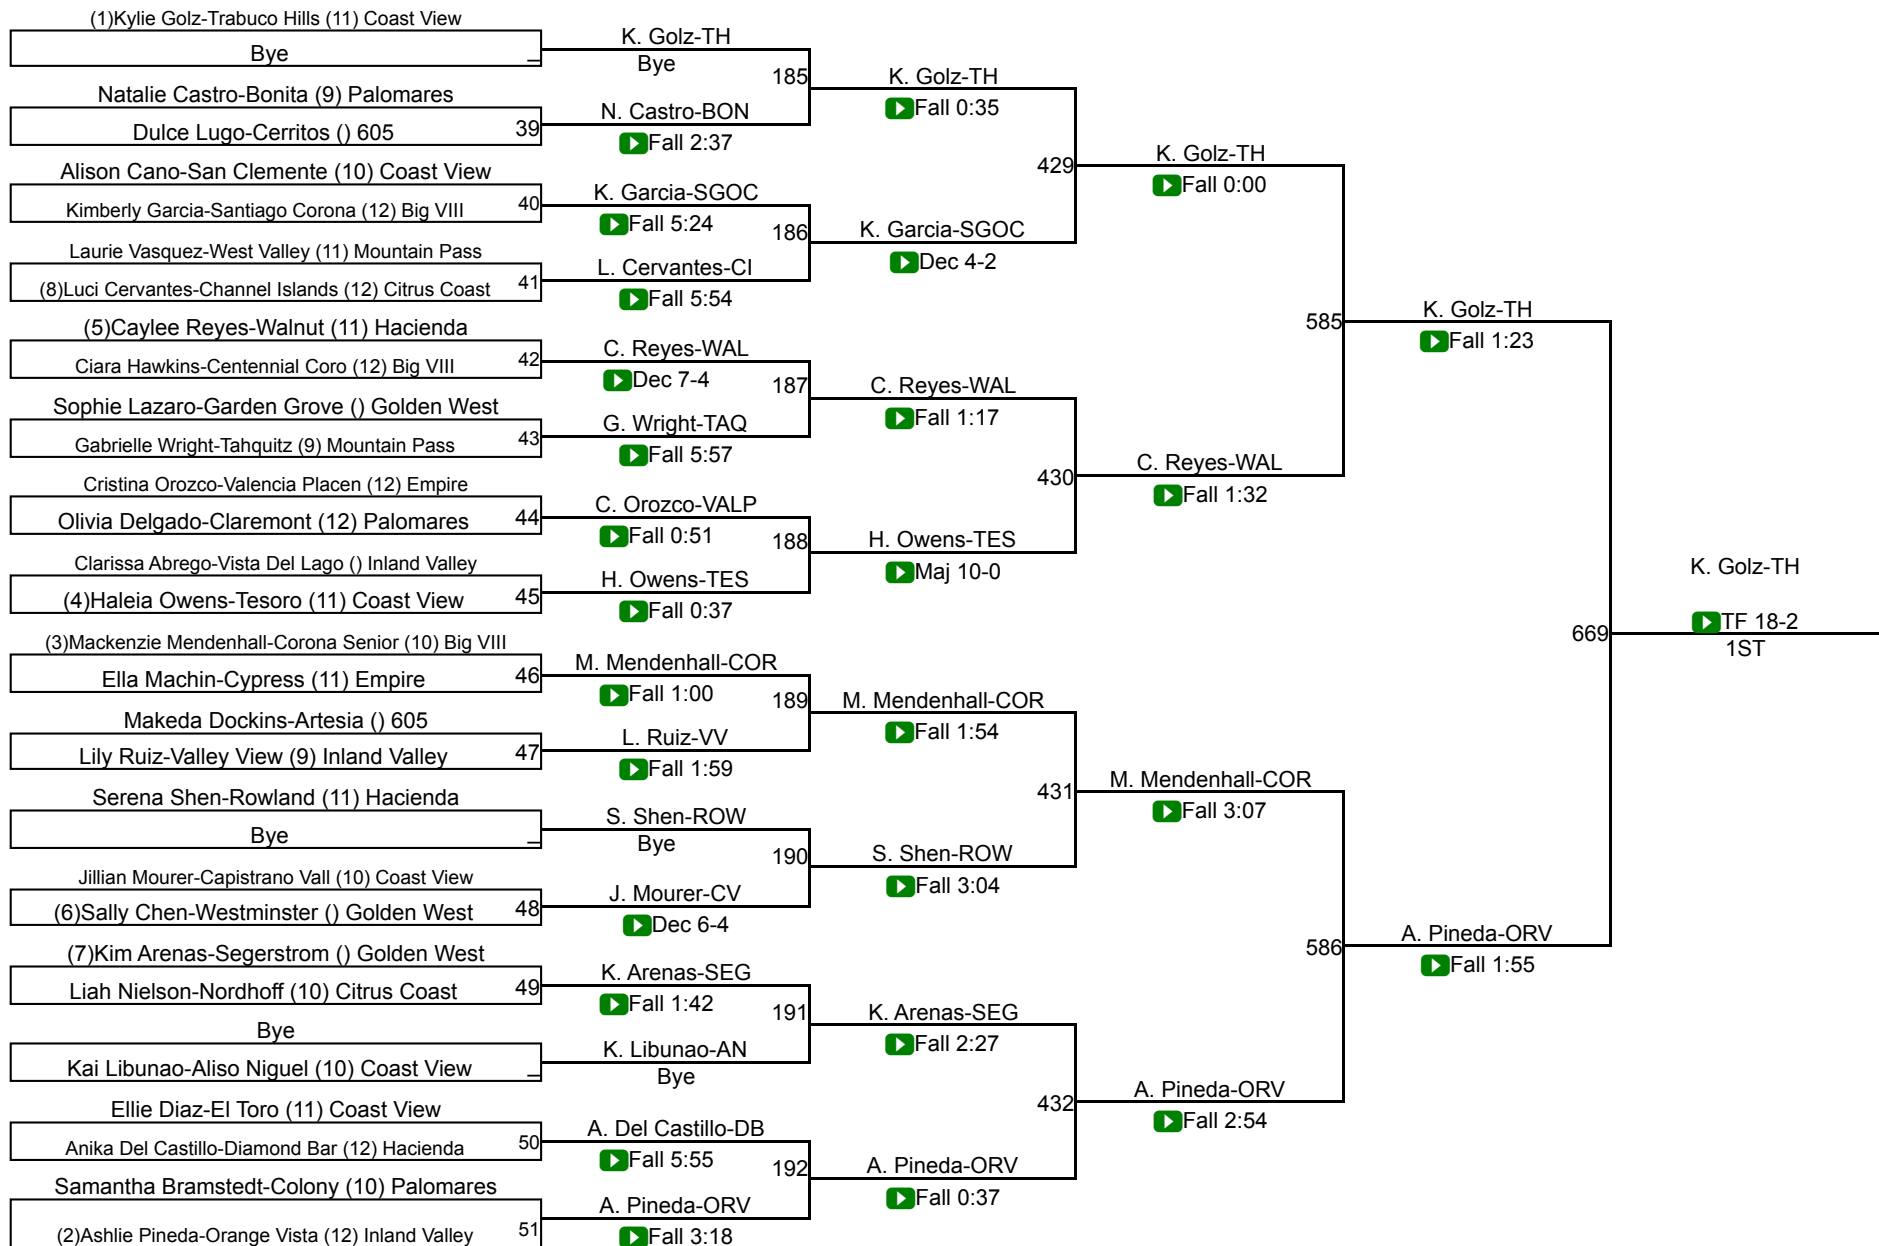

CIF SS Girls Individuals Southern Div

CIF Qualifier 110

CIF Qualifier 110

CIF SS Girls Individuals Southern Div

CIF Qualifier 115

CIF Qualifier 115

CIF SS Girls Individuals Southern Div

CIF Qualifier 120