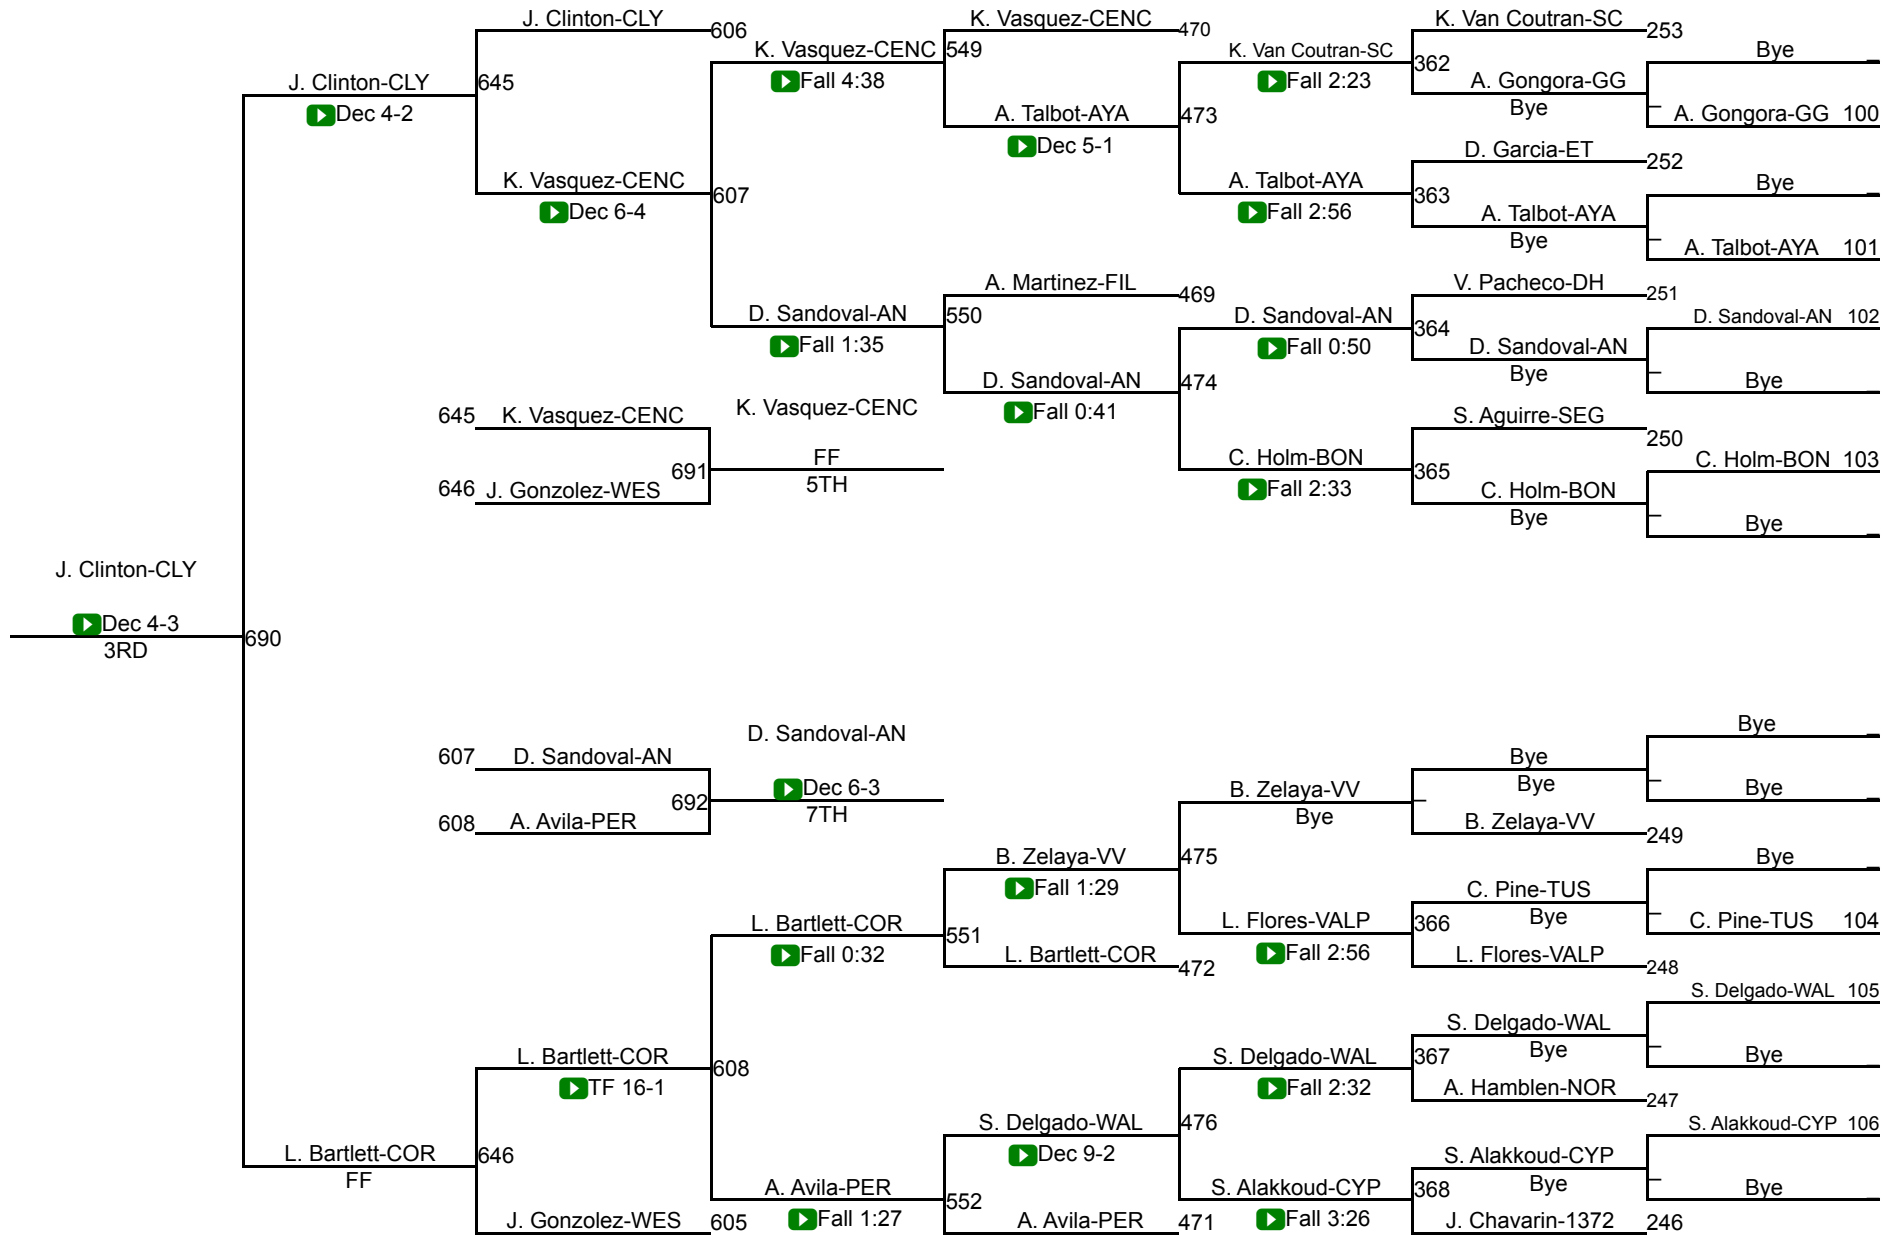

CIF Qualifier 140