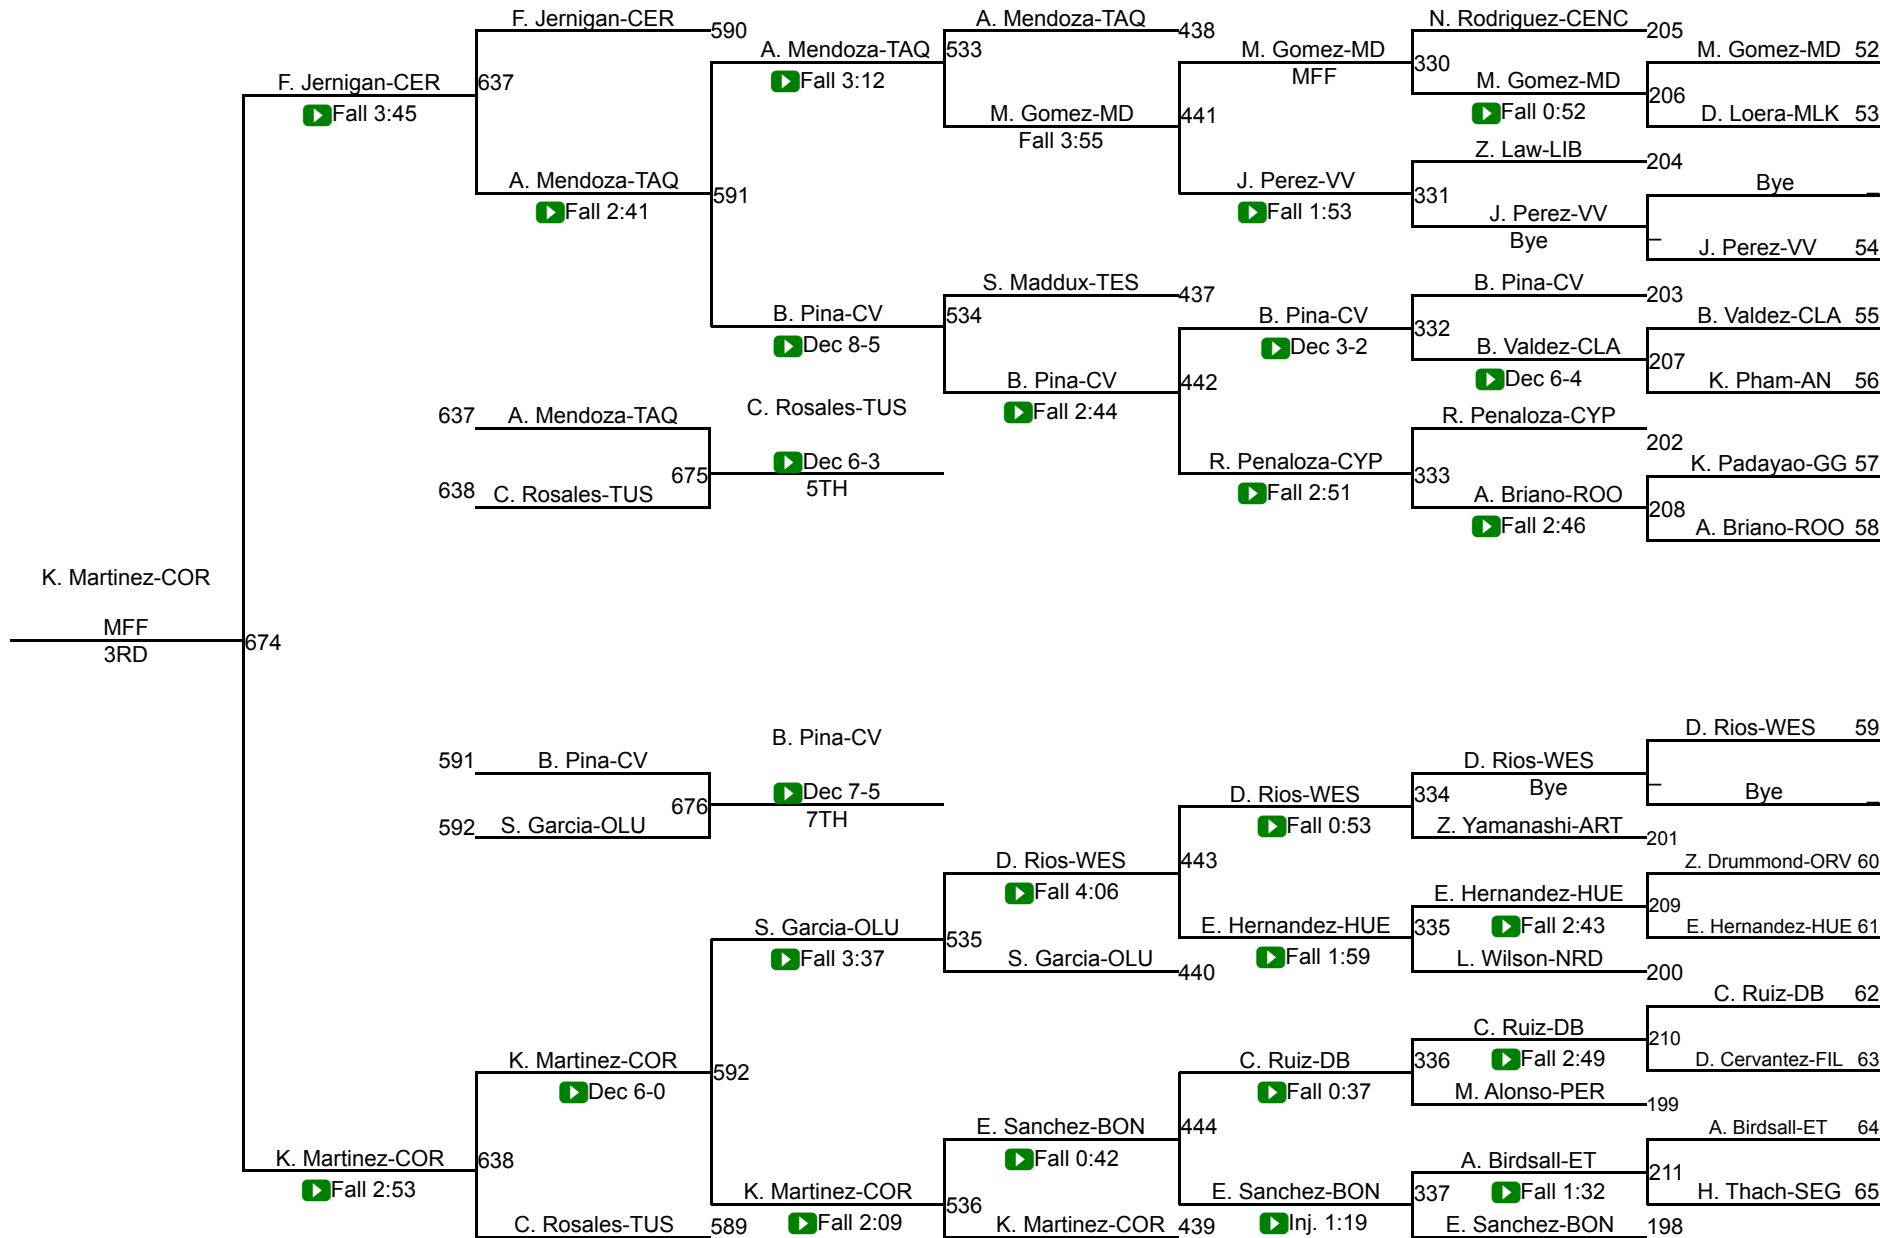

CIF Qualifier 120