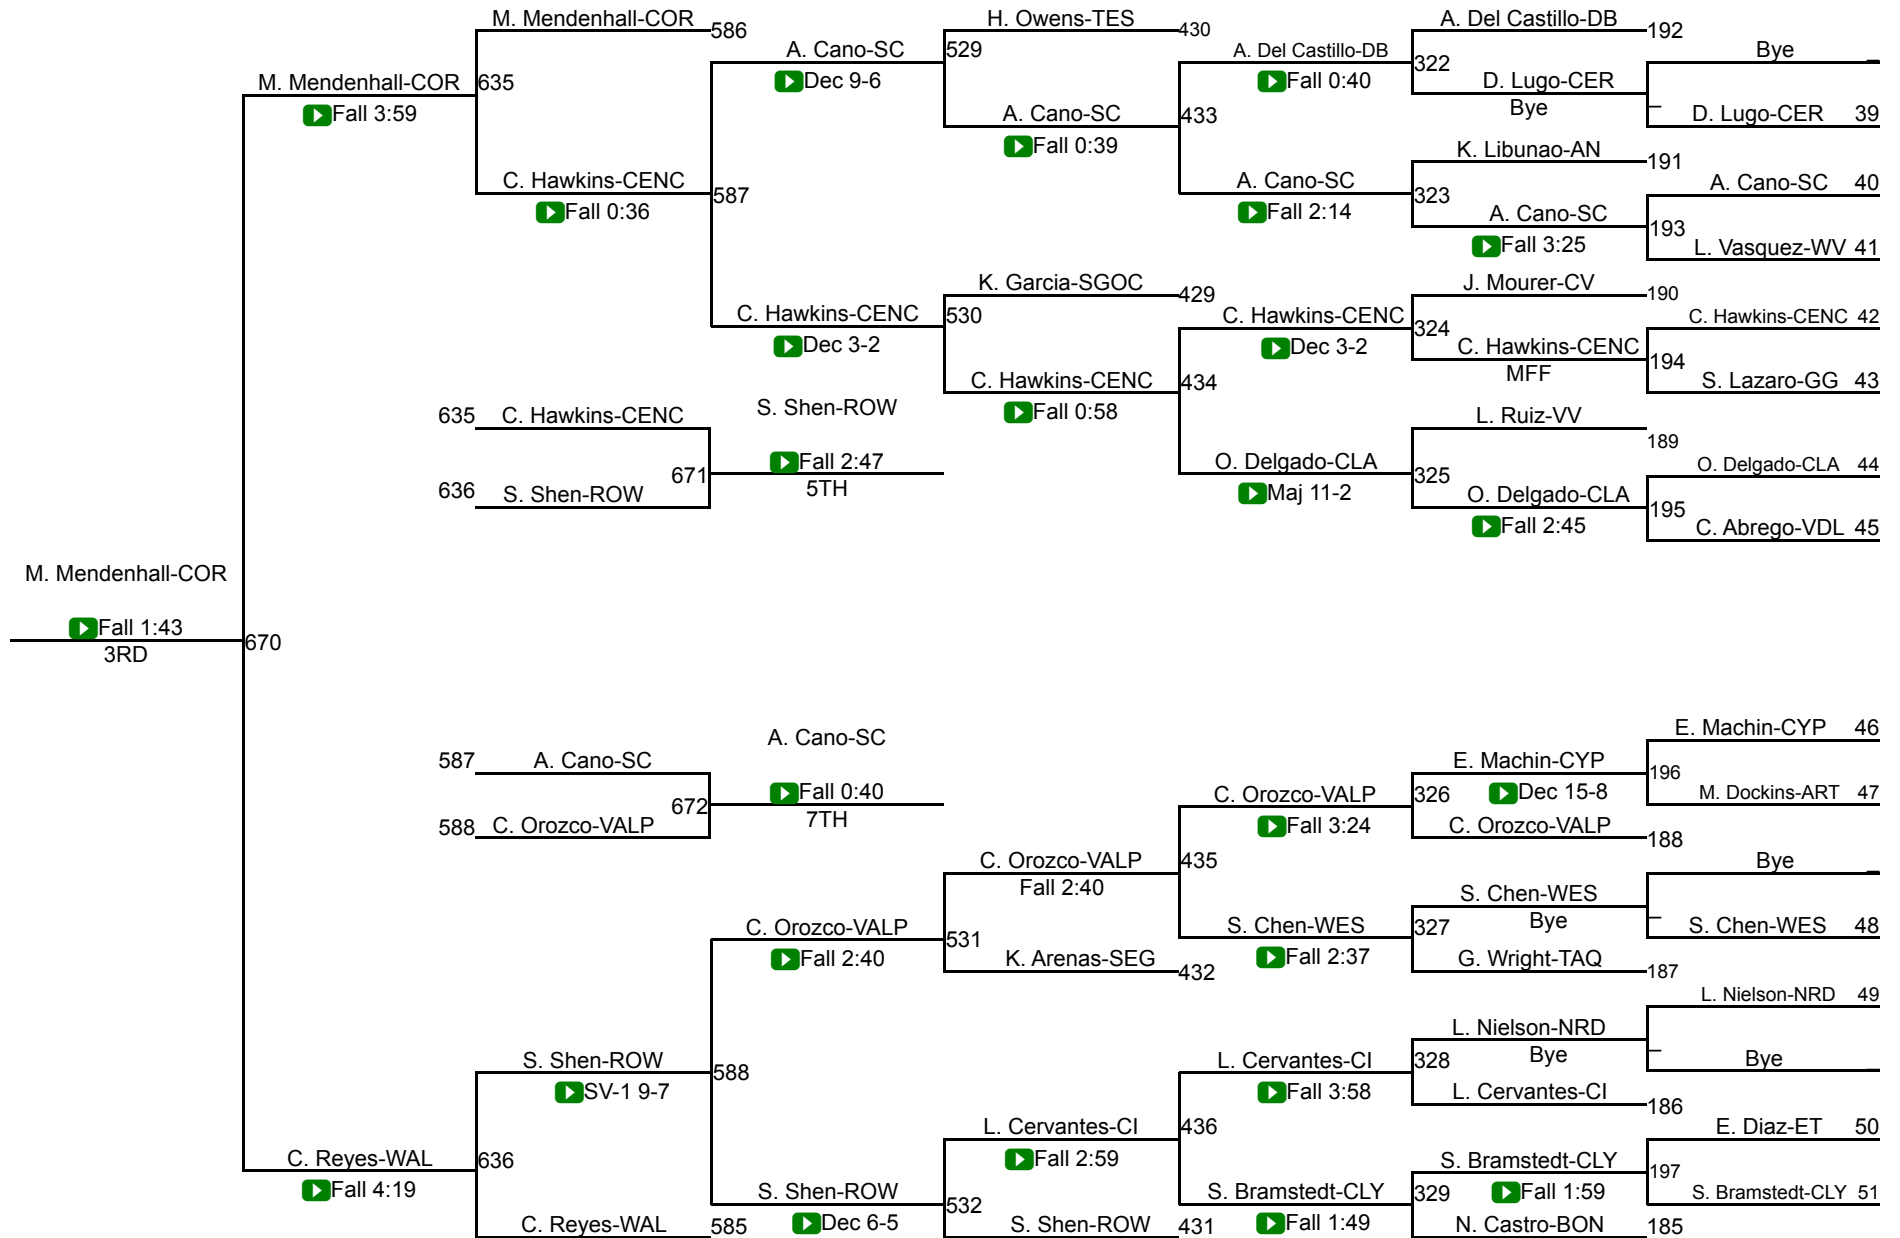

CIF SS Girls Individuals Southern Div

CIF Qualifier 110

CIF Qualifier 110

CIF SS Girls Individuals Southern Div

CIF Qualifier 115

CIF Qualifier 115

CIF SS Girls Individuals Southern Div

CIF Qualifier 120