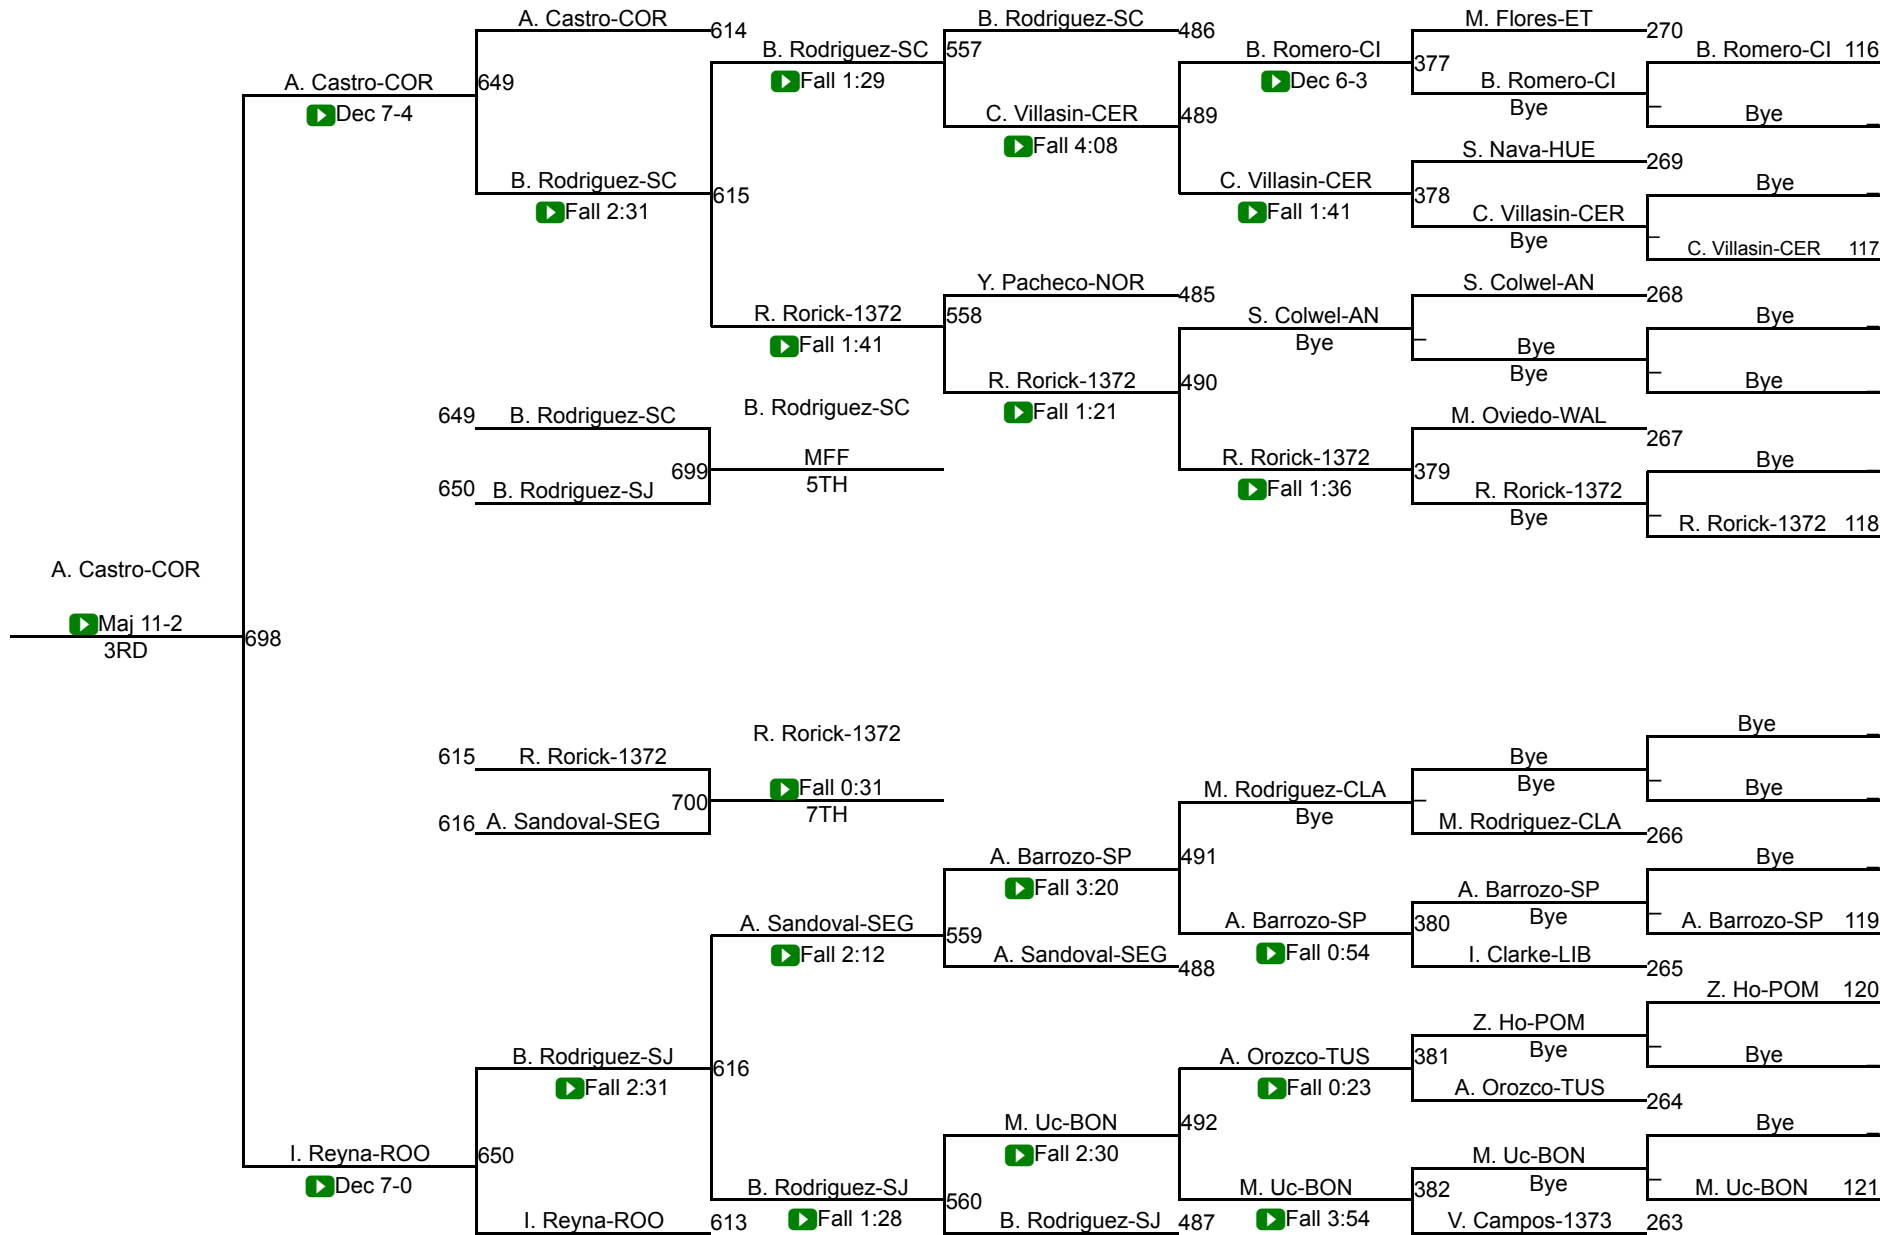

CIF Qualifier 140

CIF Qualifier 140

CIF SS Girls Individuals Southern Div

CIF Qualifier 145

CIF SS Girls Individuals Southern Div

CIF Qualifier 155

CIF Qualifier 155

CIF SS Girls Individuals Southern Div