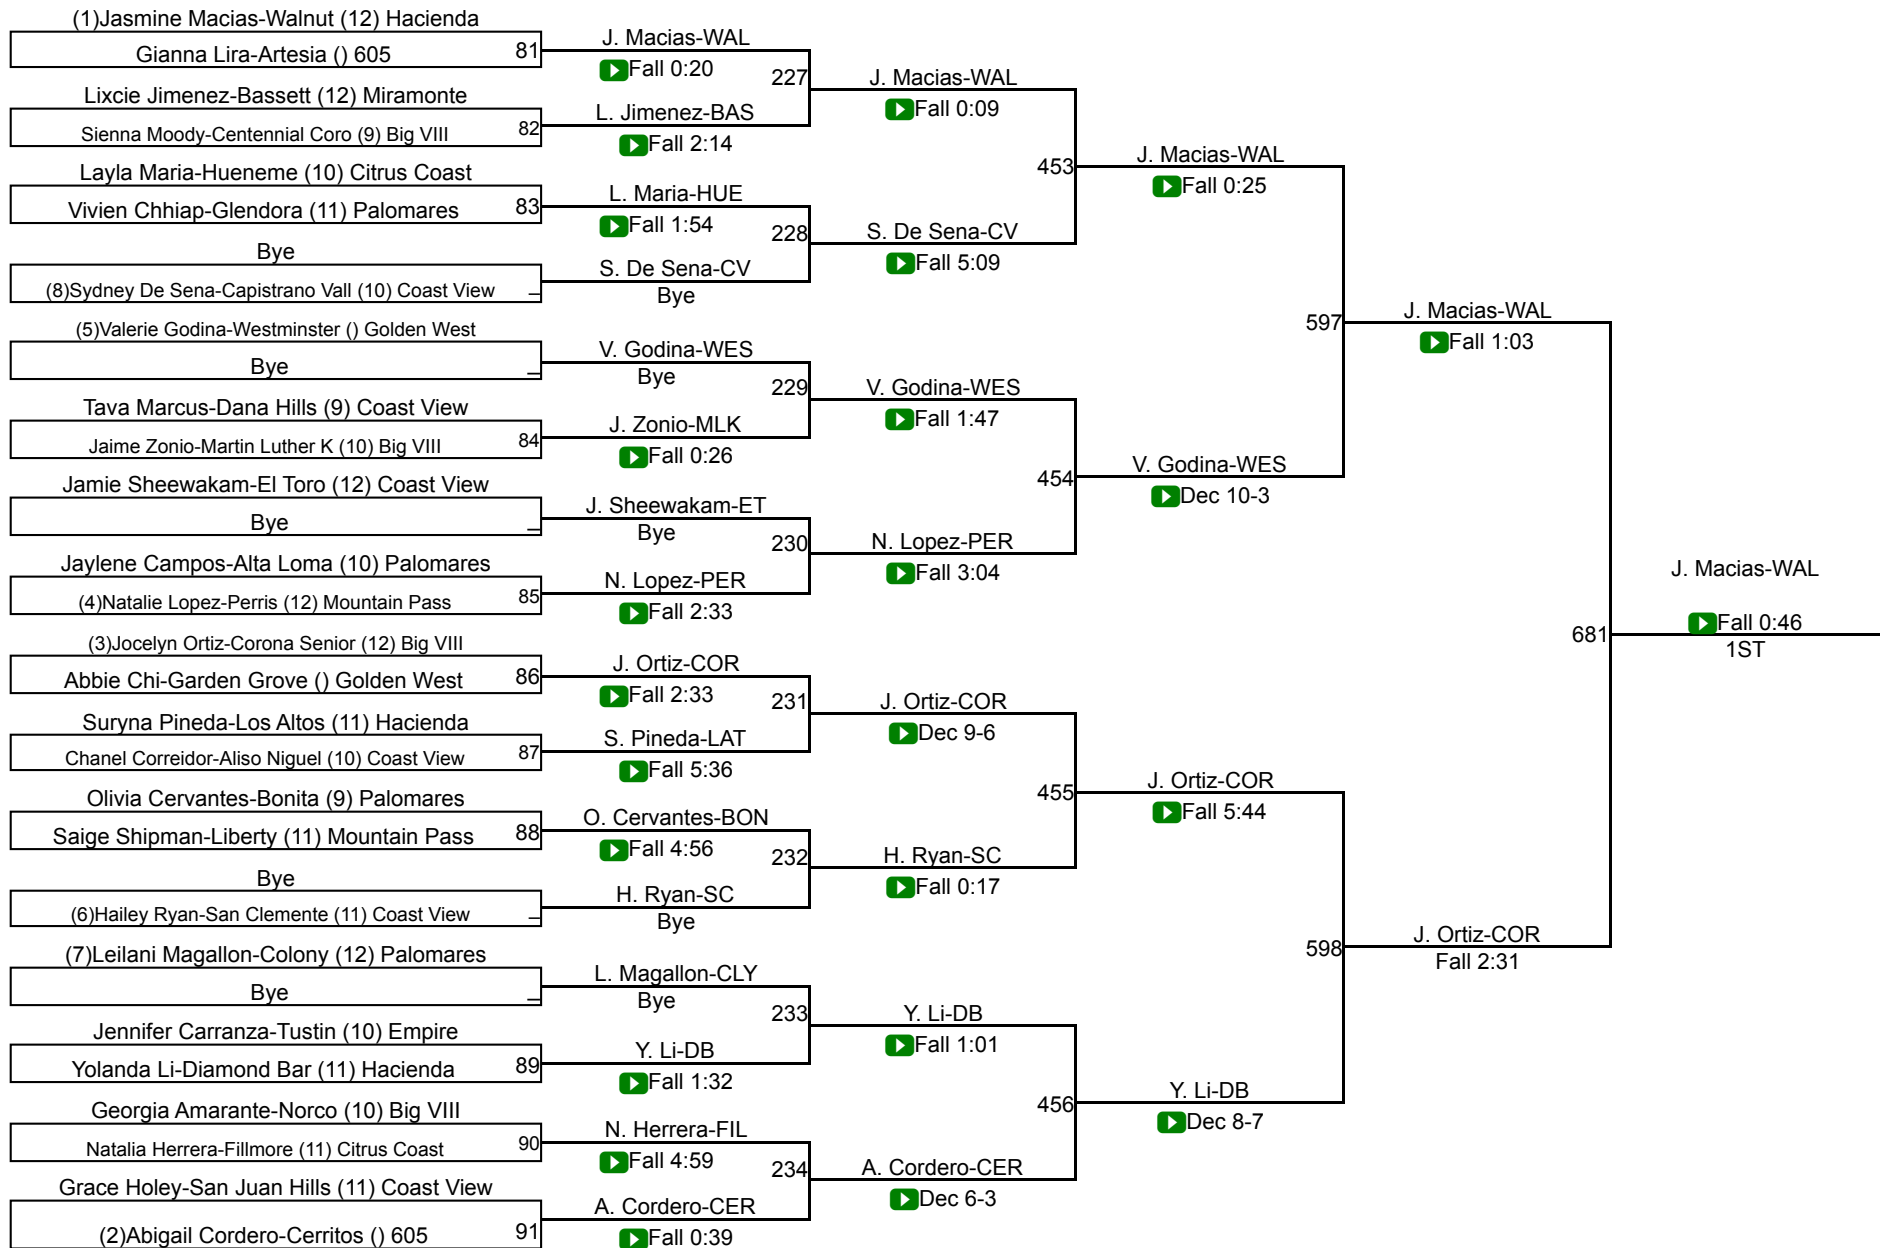

CIF SS Girls Individuals Southern Div

CIF Qualifier 130