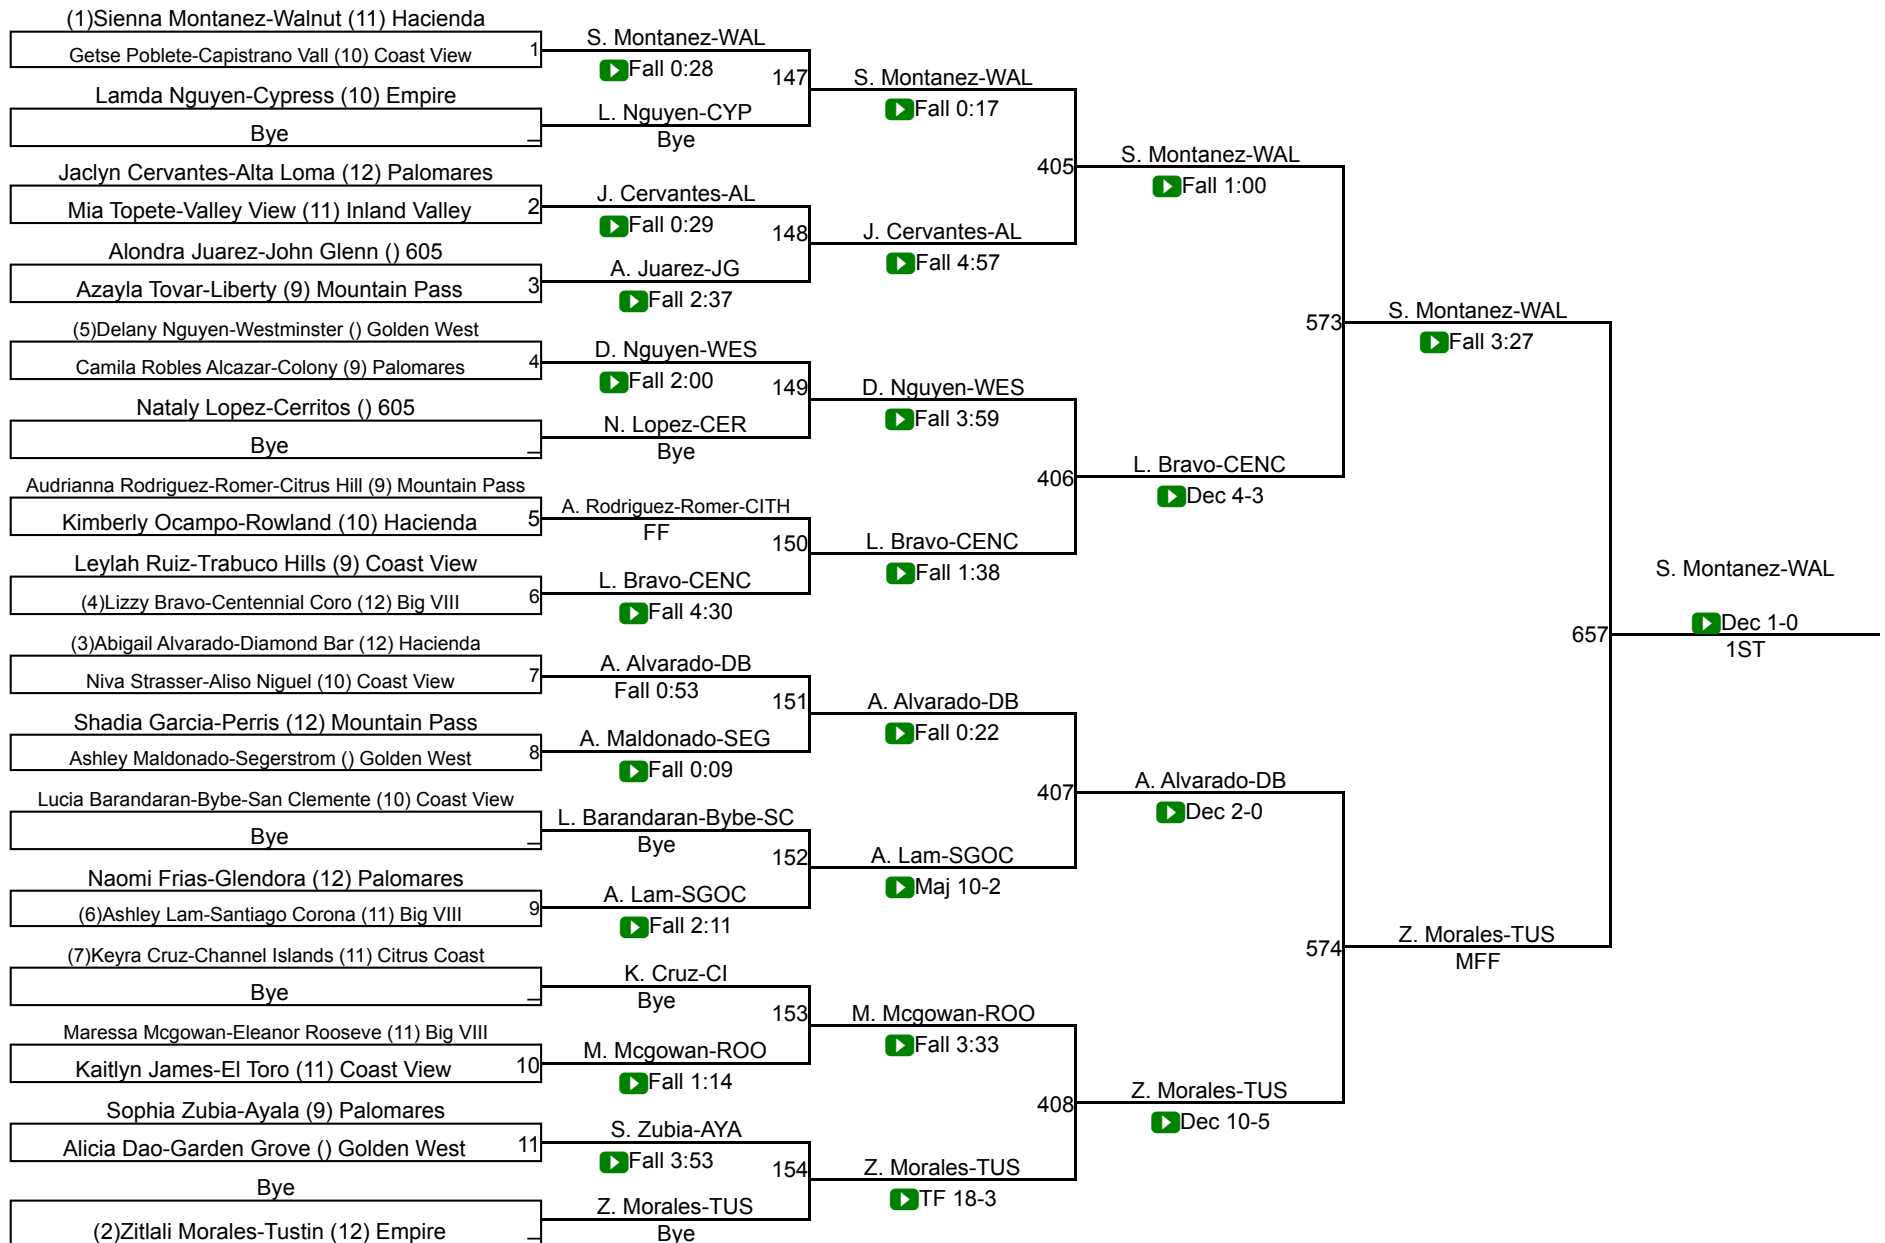

CIF SS Girls Individuals Southern Div

CIF Qualifier 100

CIF SS Girls Individuals Southern Div

CIF Qualifier 105

Rank	Name	Team	Score	Time	Notes
(1)	Anaya Falcon-Walnut	(12) Hacienda			
	Alyssa Garcia-Colony	(11) Palomares	12	Fall 0:24	
	Elidud Esparza-San Clemente	(12) Coast View			
	Luisa Infante-Moreno Valley	(10) Inland Valley	13	Fall 1:11	
	Bye				
	Kayla Renteria-Mater Dei	(10) Empire			
	Lily Ulmer-El Toro	(12) Coast View			
(8)	Natalie Rodriguez-Romer-Citrus Hill	(11) Mountain Pass	14	Fall 1:37	
(5)	Stella Lopez-Cerritos	() 605			
	Belen Melendez-Santiago Corona	(12) Big VIII	15	Fall 3:46	
	Riley Lambert-Hueneme	(10) Citrus Coast			
	Suheli Sanchez-Ganesha	(09) Miramonte	16	Fall 2:45	
	Wanyu Chen-Valencia Placen	(9) Empire			
	Abril Aguilar-Ayala	(11) Palomares	17	Fall 2:54	
	Millie Lagunas-Dana Hills	(10) Coast View			
(4)	Anna Pham-Westminster	() Golden West	18	Fall 3:10	
(3)	Leilah Patel-Tustin	(12) Empire			
	Amaya Duran-Garden Grove	() Golden West	19	Fall 1:33	
	Lana Khelghatian-Bonita	(10) Palomares			
	Jj Lacientas-Aliso Niguel	(10) Coast View	20	Fall 1:36	
	Esmeralda Gonzalez-Channel Islands	(9) Citrus Coast			
	Jessica Rodriguez Gomez-Perris	(12) Mountain Pass	21	Fall 1:12	
	Nory Martinez-Rowland	(10) Hacienda			
(6)	Alice Gomez-Corona Senior	(9) Big VIII	22	Fall 0:32	
(7)	Kayla Pablo-Cypress	(11) Empire			
	Charlie Zuiga-Trabuco Hills	(9) Coast View	23	Fall 0:55	
	Emily Ibarra-Orange Vista	(11) Inland Valley			
	Bye				
	Emily Palacios-Godinez	() Golden West			
	Rhianna Arellano-San Jacinto	(12) Mountain Pass	24	Maj 15-6	
	Alaratzta Esteves-Centennial Coro	(12) Big VIII			
(2)	Maggie Cornish-Tesoro	(10) Coast View	25	Fall 1:02	