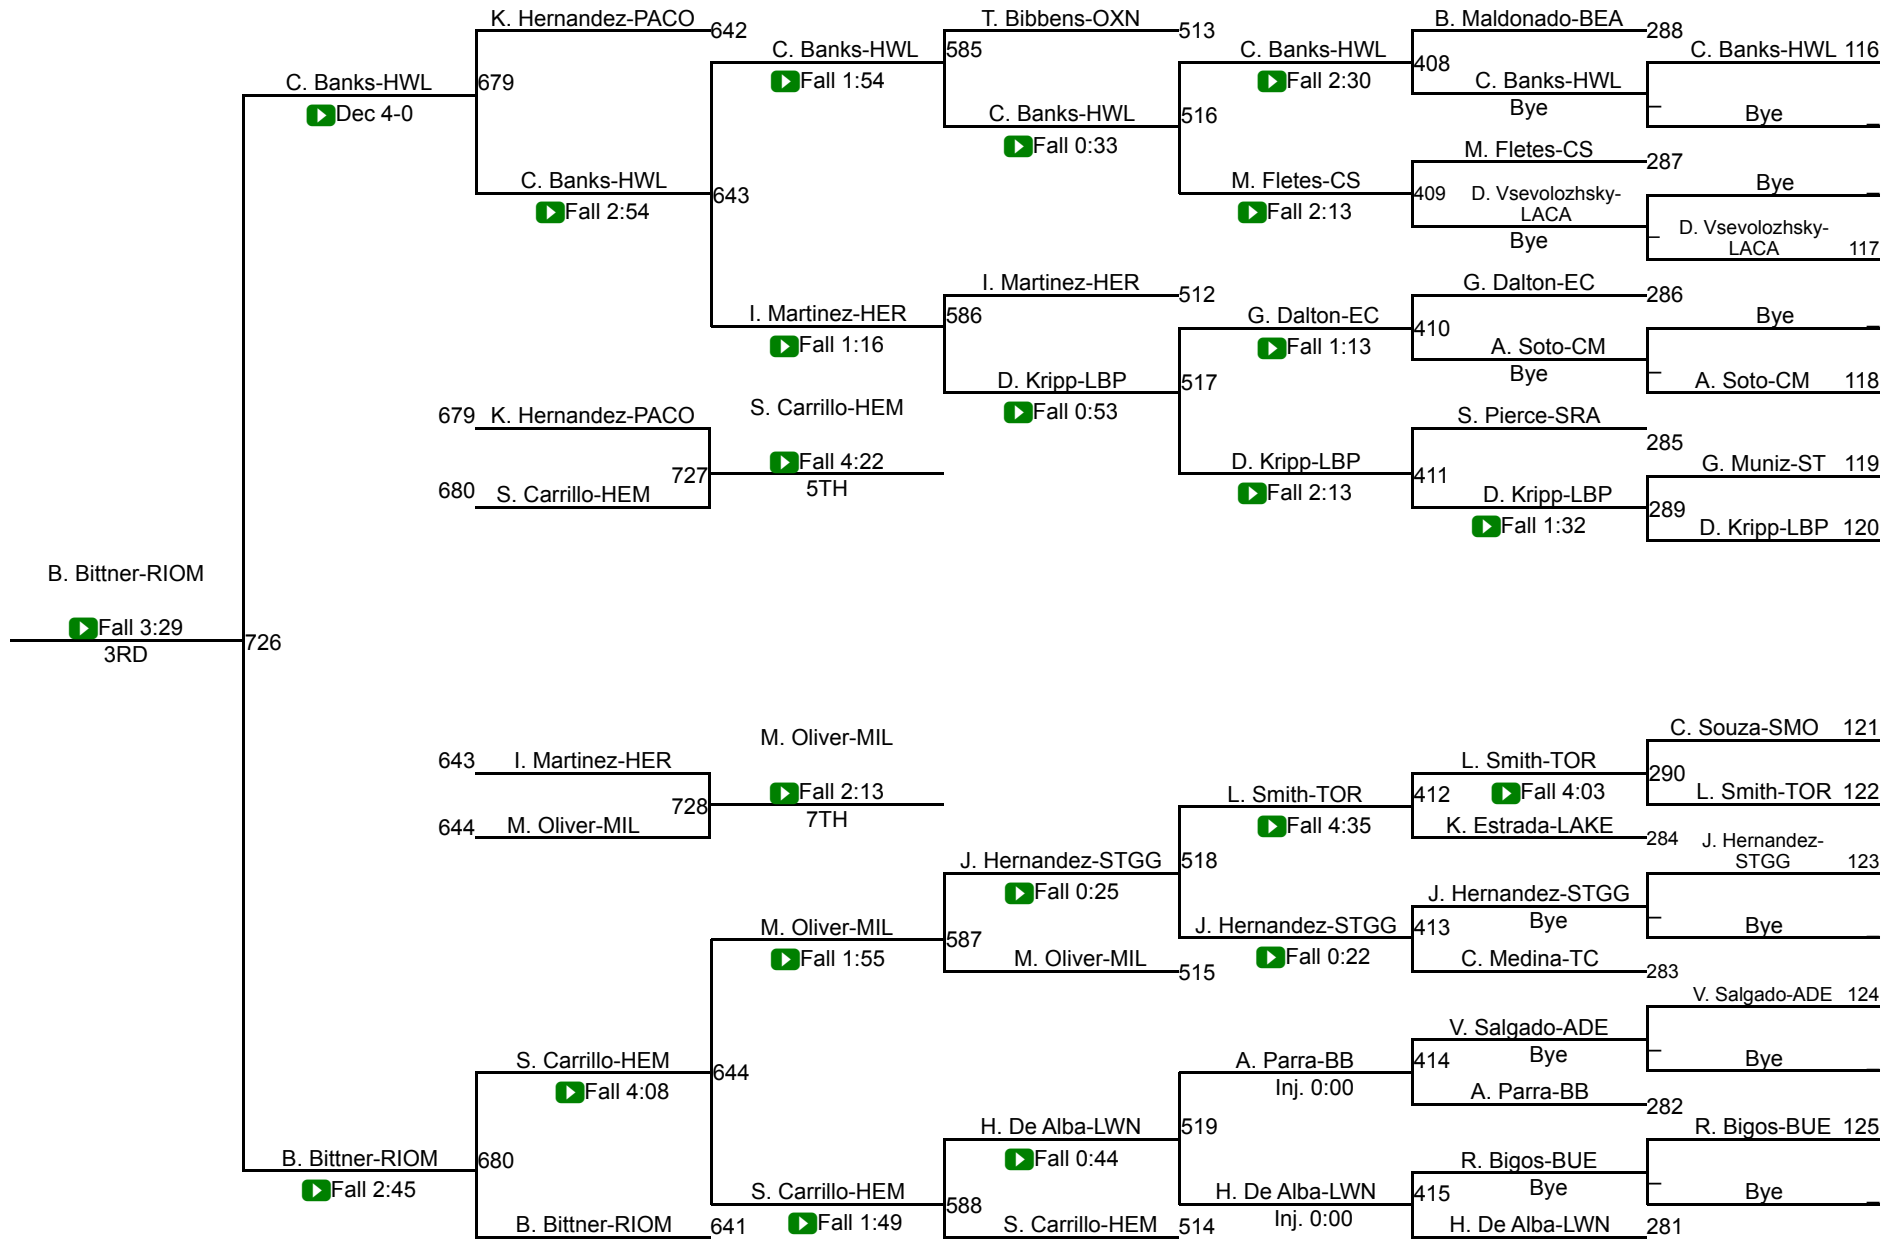

CIF Qualifier 140

CIF Qualifier 140

CIF SS Girls Individuals Central Div

CIF Qualifier 145

CIF Qualifier 145

CIF SS Girls Individuals Central Div **CIF Qualifier 155**

CIF Qualifier 155

CIF SS Girls Individuals Central Div