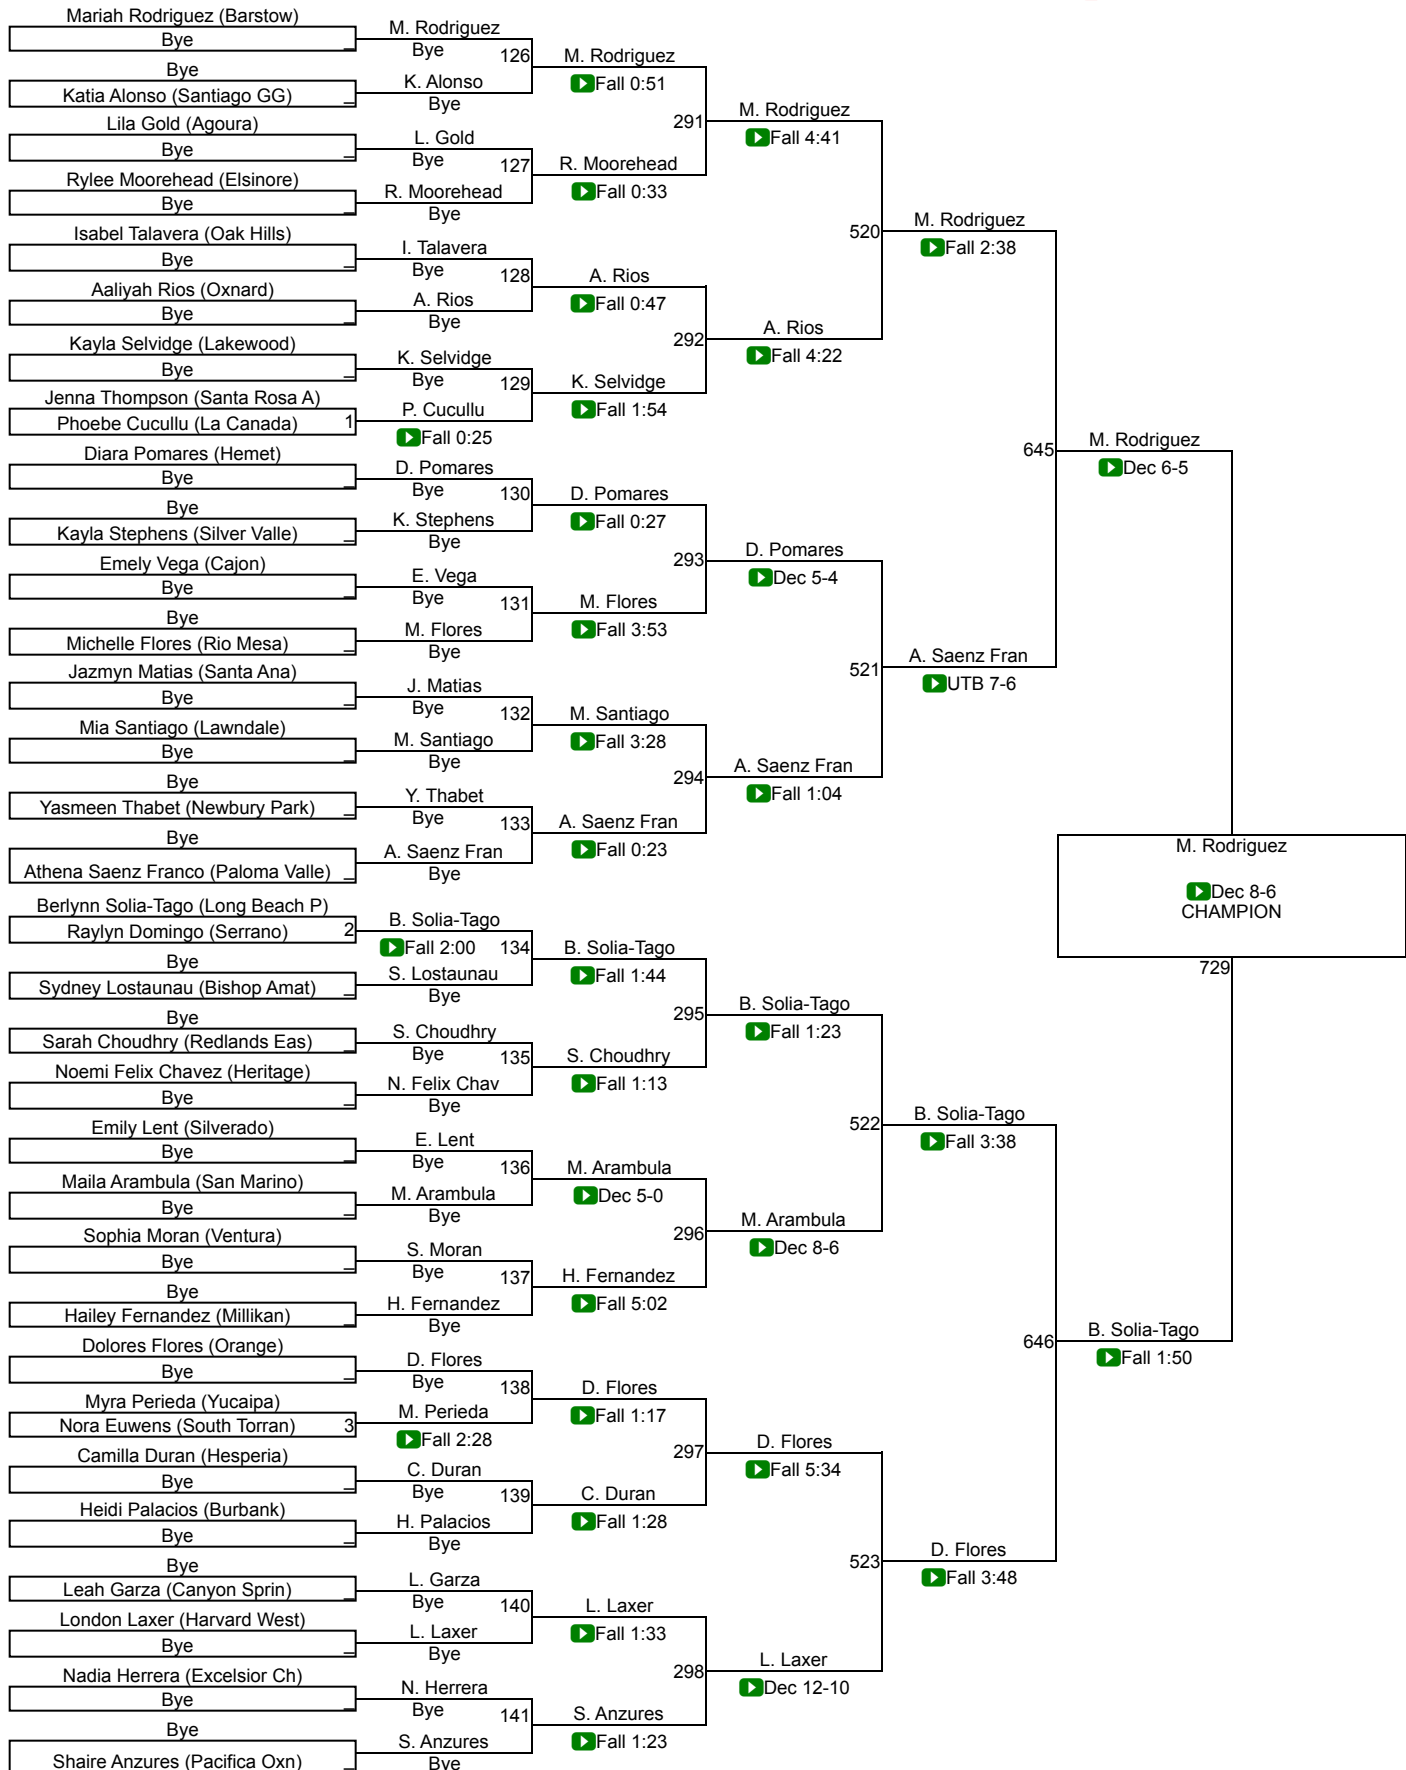

CIF Qualifier 140

CIF Qualifier 140

CIF SS Girls Individuals Central Div

CIF Qualifier 145

CIF Qualifier 145

CIF SS Girls Individuals Central Div **CIF Qualifier 155**

CIF Qualifier 155

CIF SS Girls Individuals Central Div