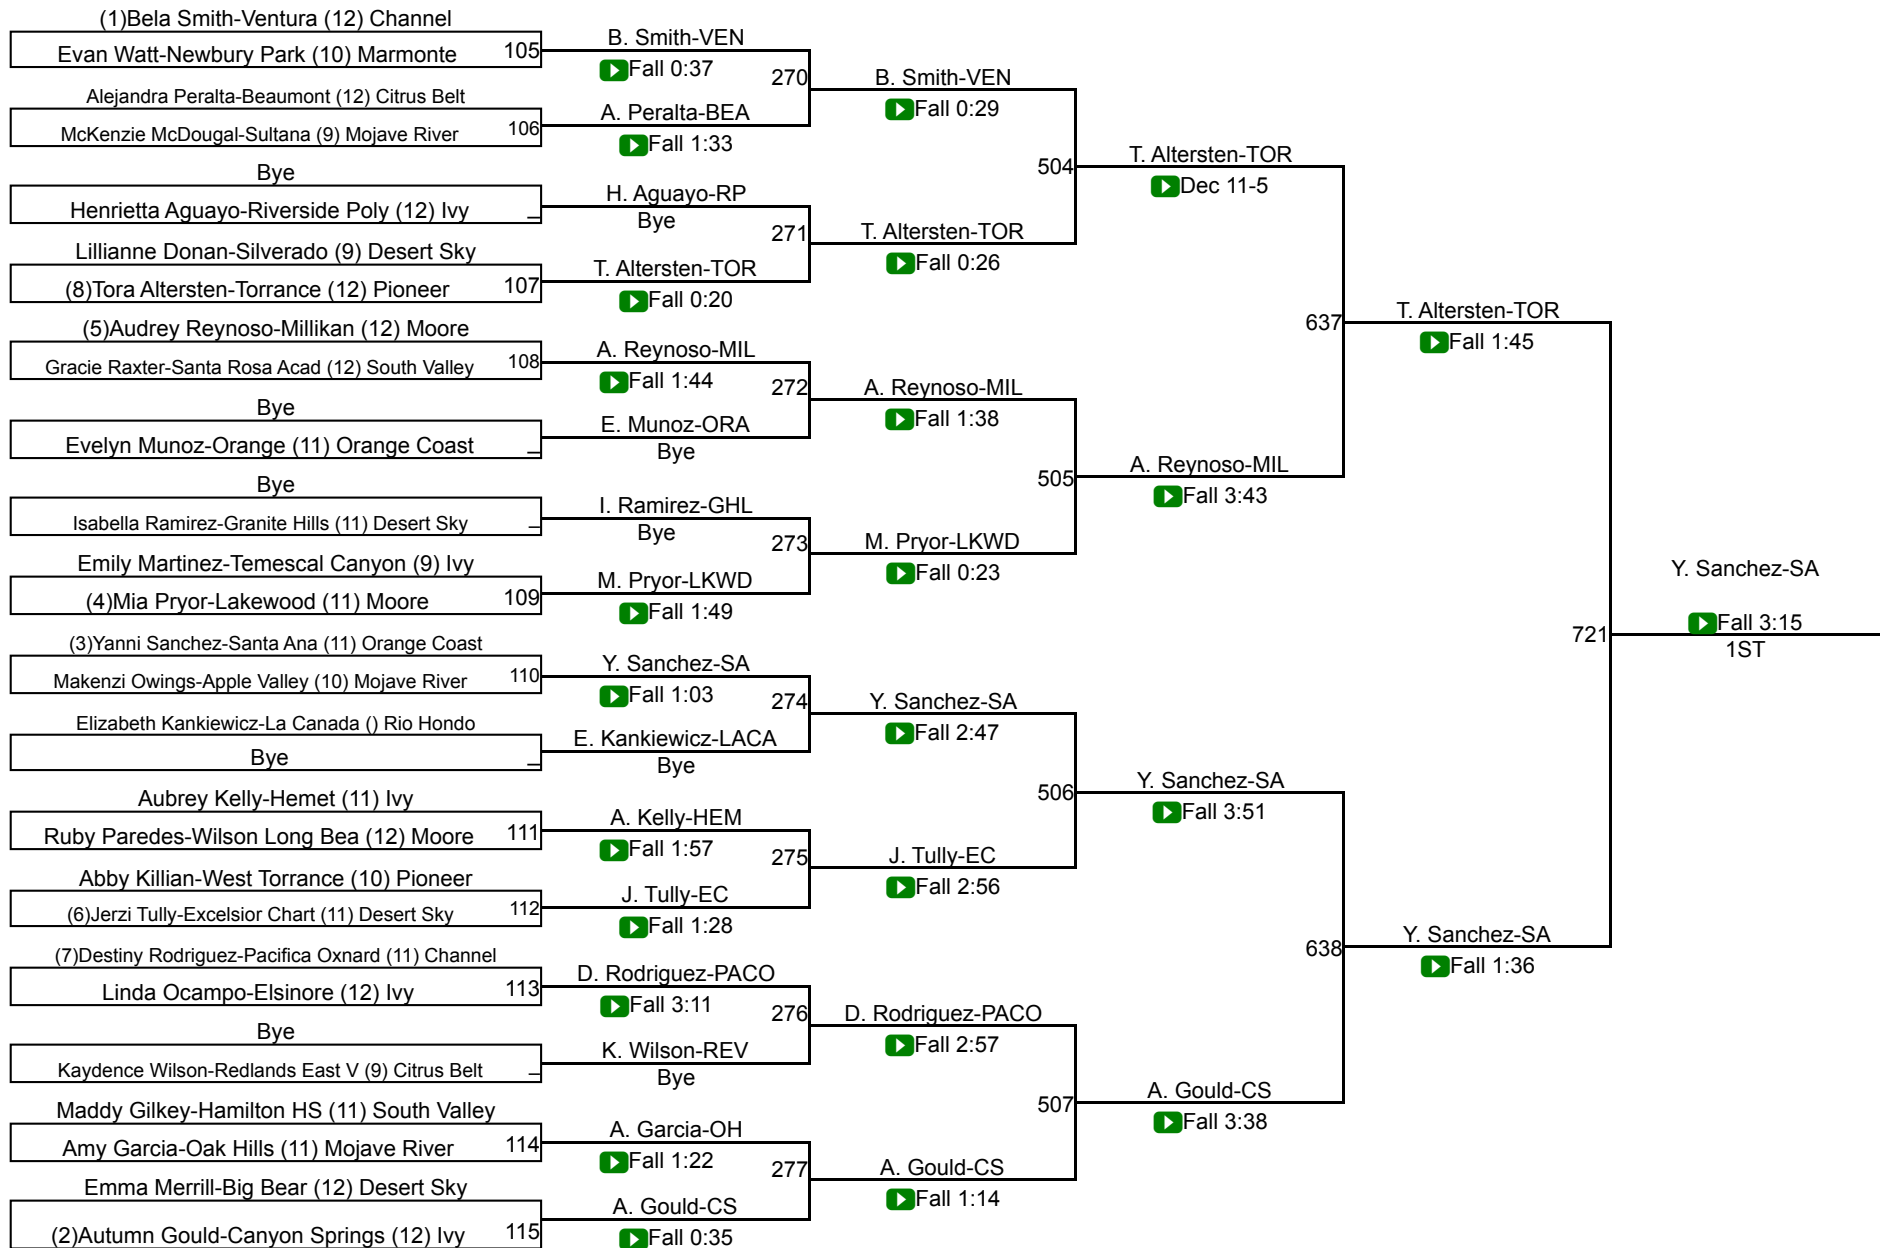

CIF SS Girls Individuals Central Div

CIF Qualifier 140