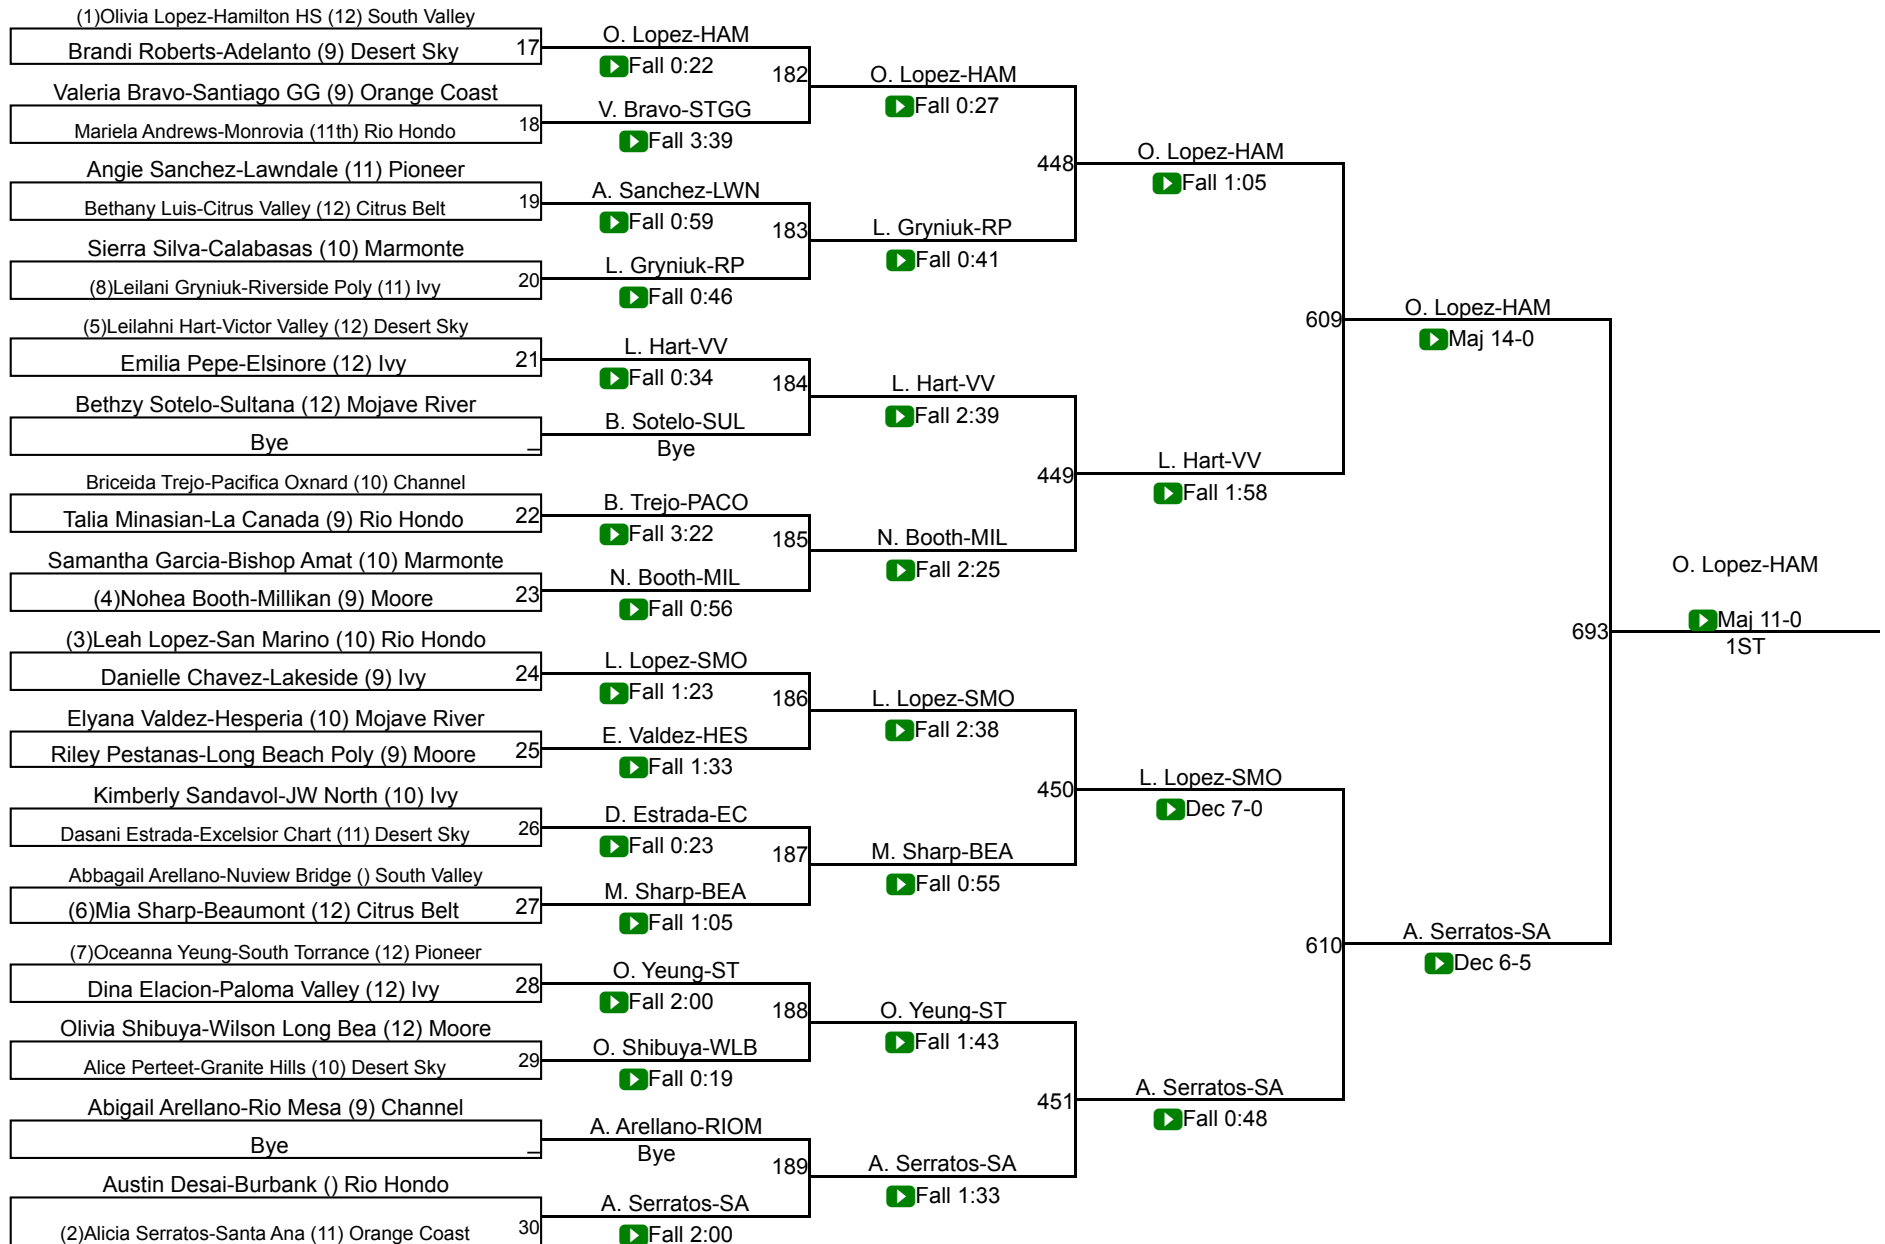

CIF SS Girls Individuals Central Div

CIF Qualifier 105