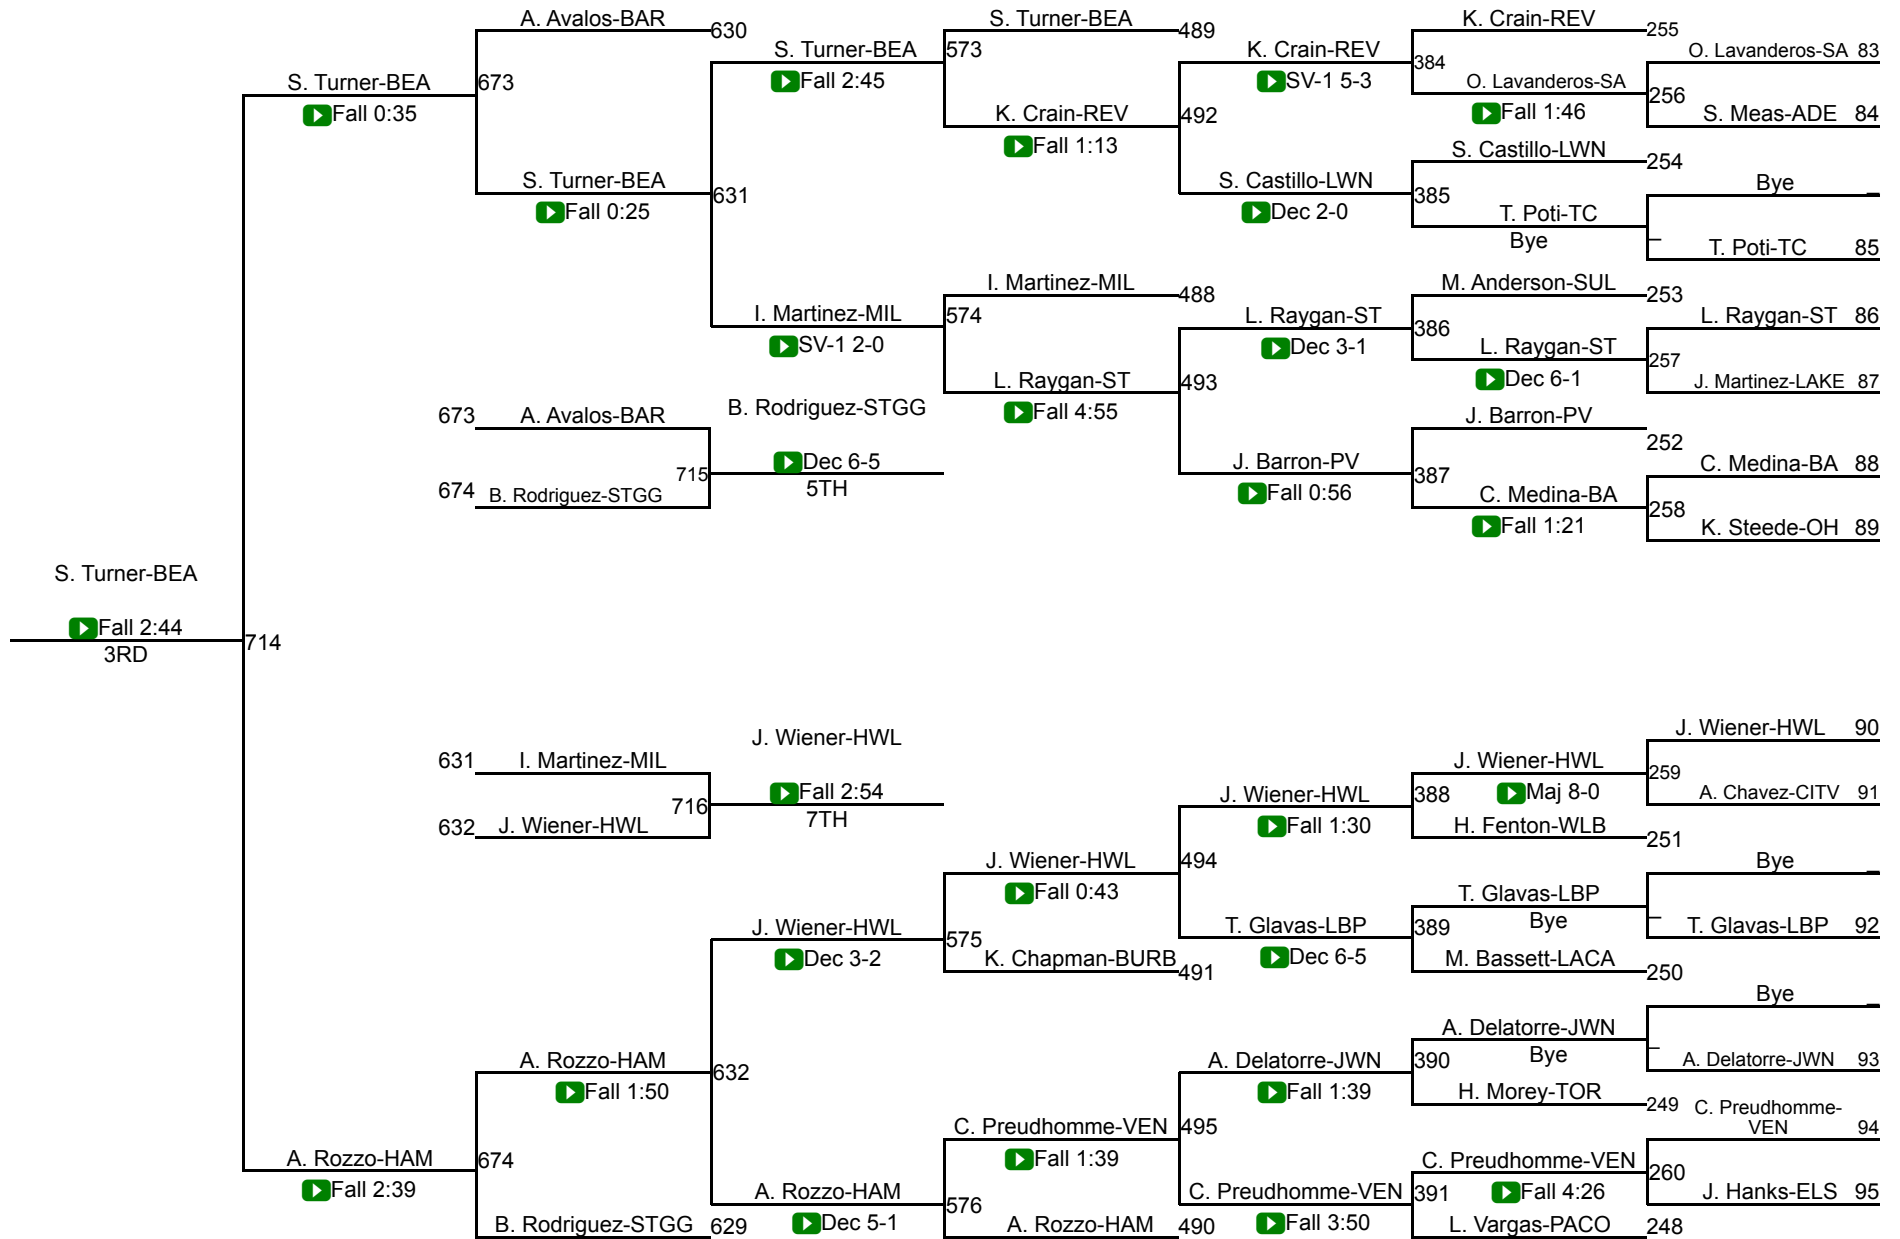

CIF Qualifier 125

CIF SS Girls Individuals Central Div

CIF Qualifier 130

CIF Qualifier 130

CIF SS Girls Individuals Central Div

CIF Qualifier 135

CIF Qualifier 135

CIF SS Girls Individuals Central Div