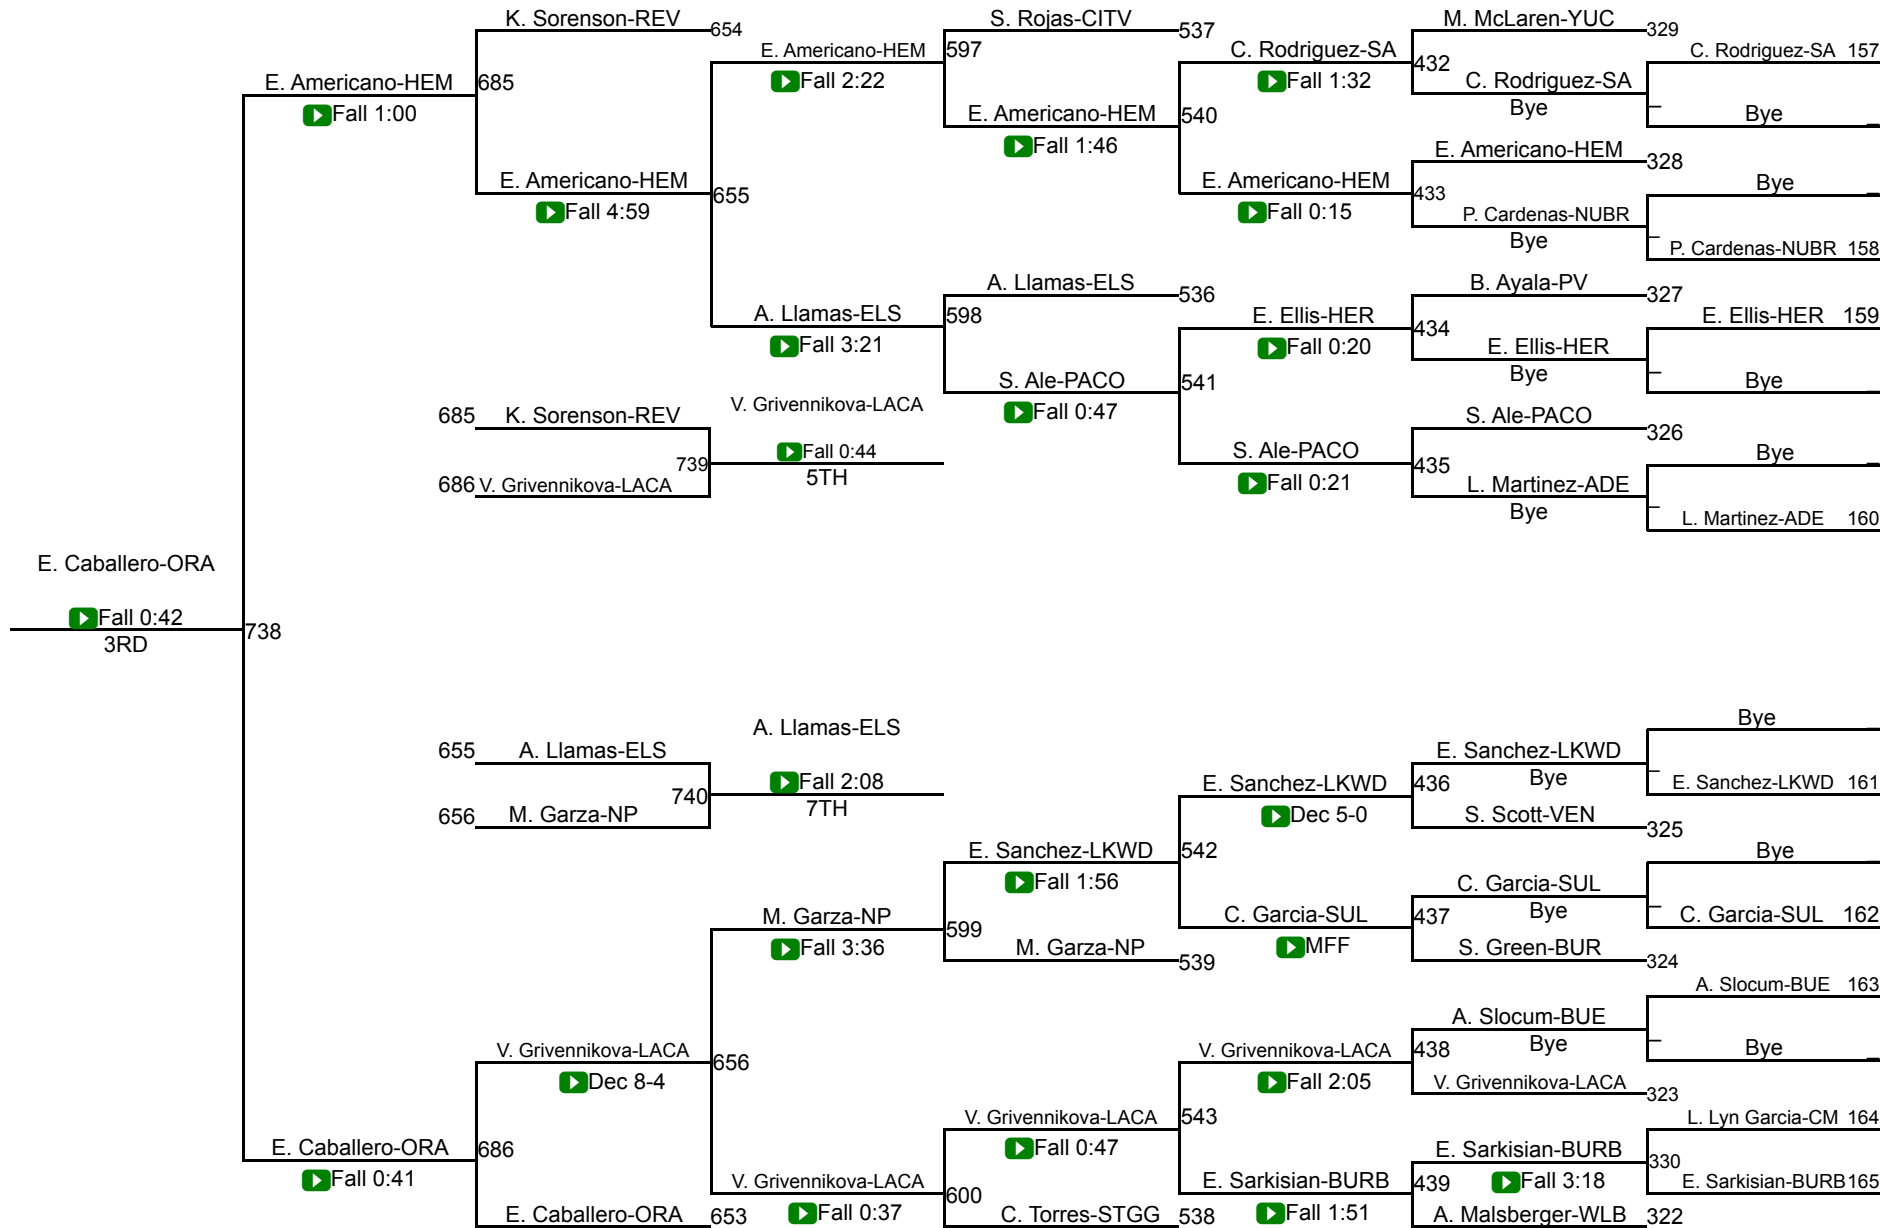

CIF Qualifier 170

CIF SS Girls Individuals Central Div

CIF Qualifier 190

CIF Qualifier 190

CIF SS Girls Individuals Central Div

CIF Qualifier 235