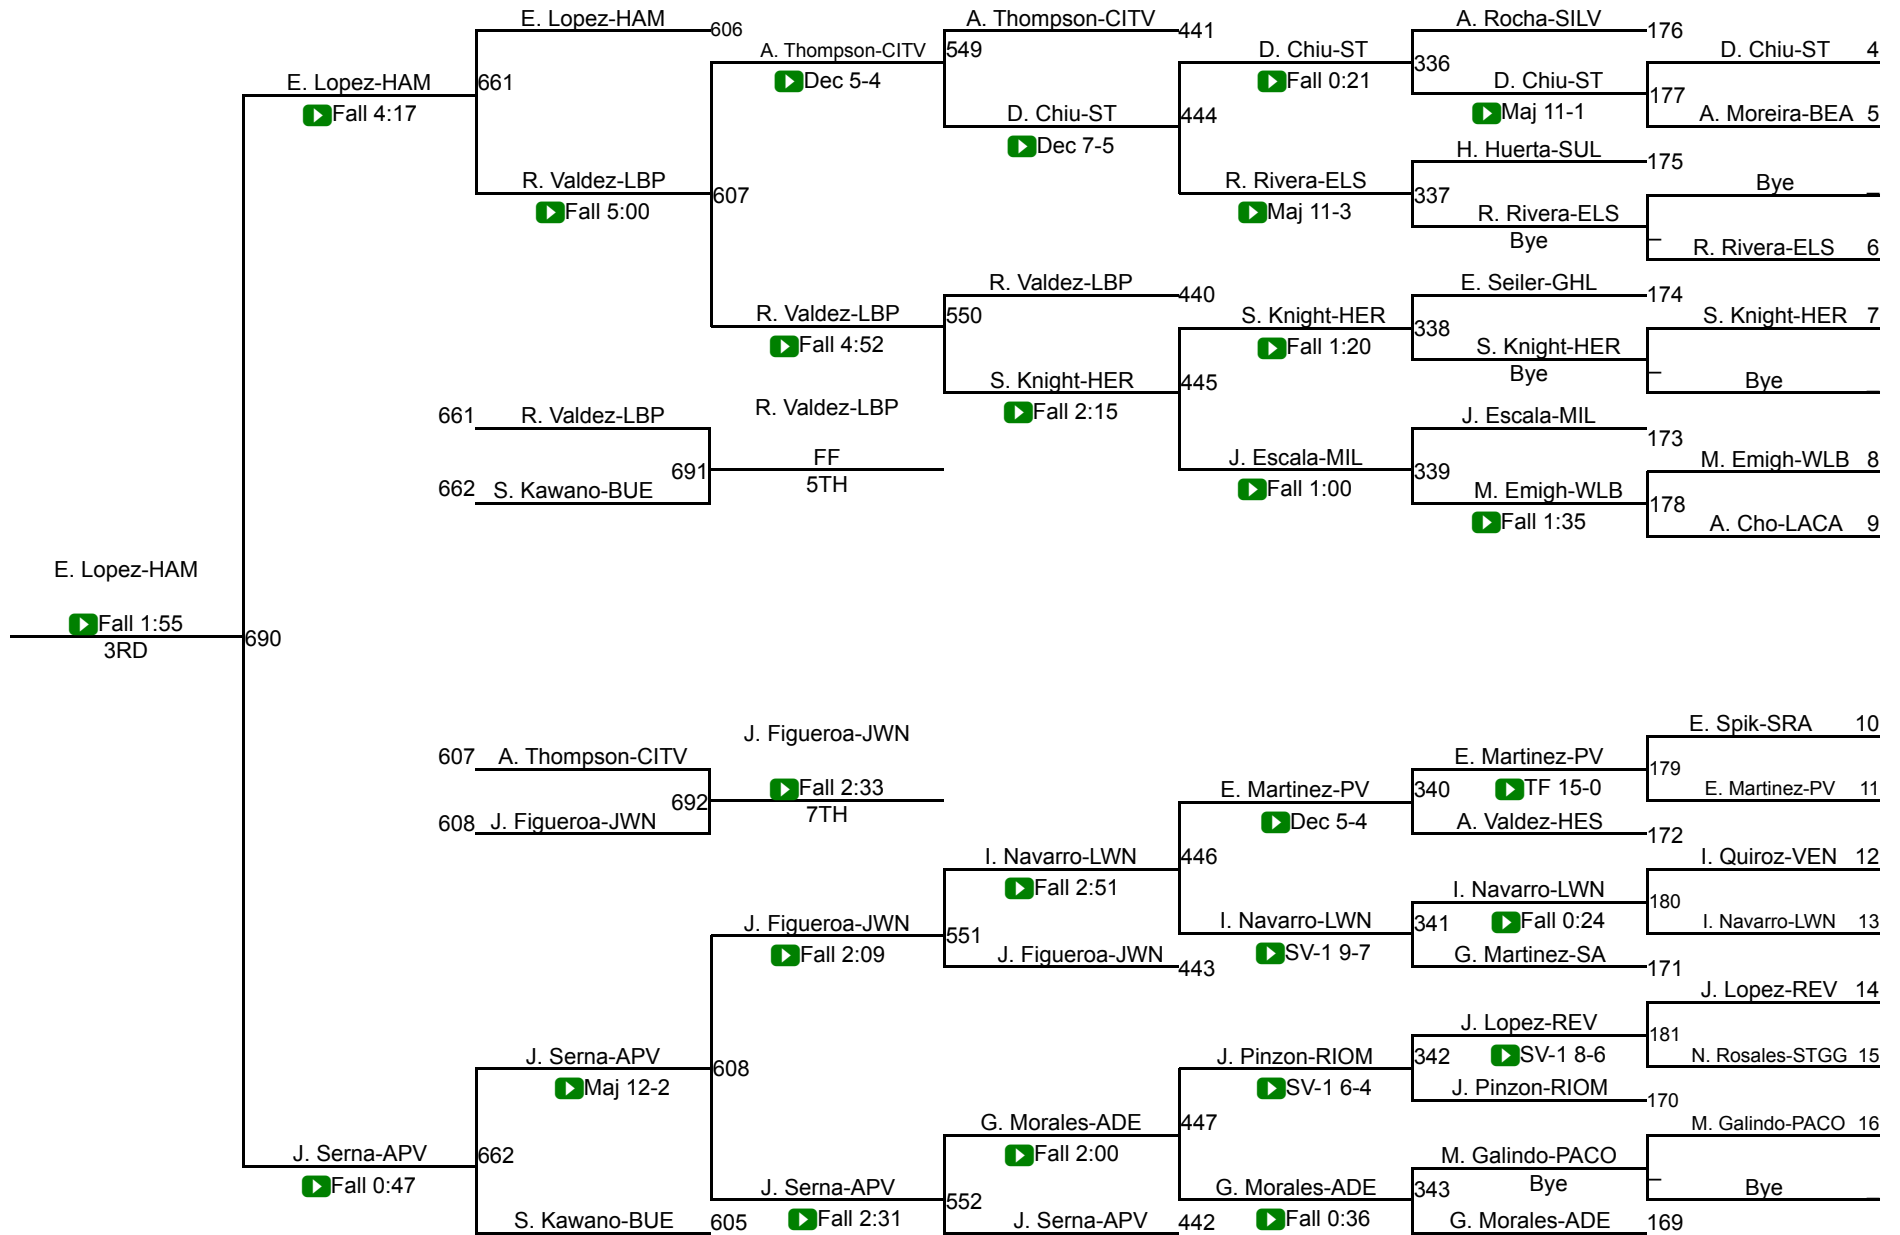

CIF Qualifier 100