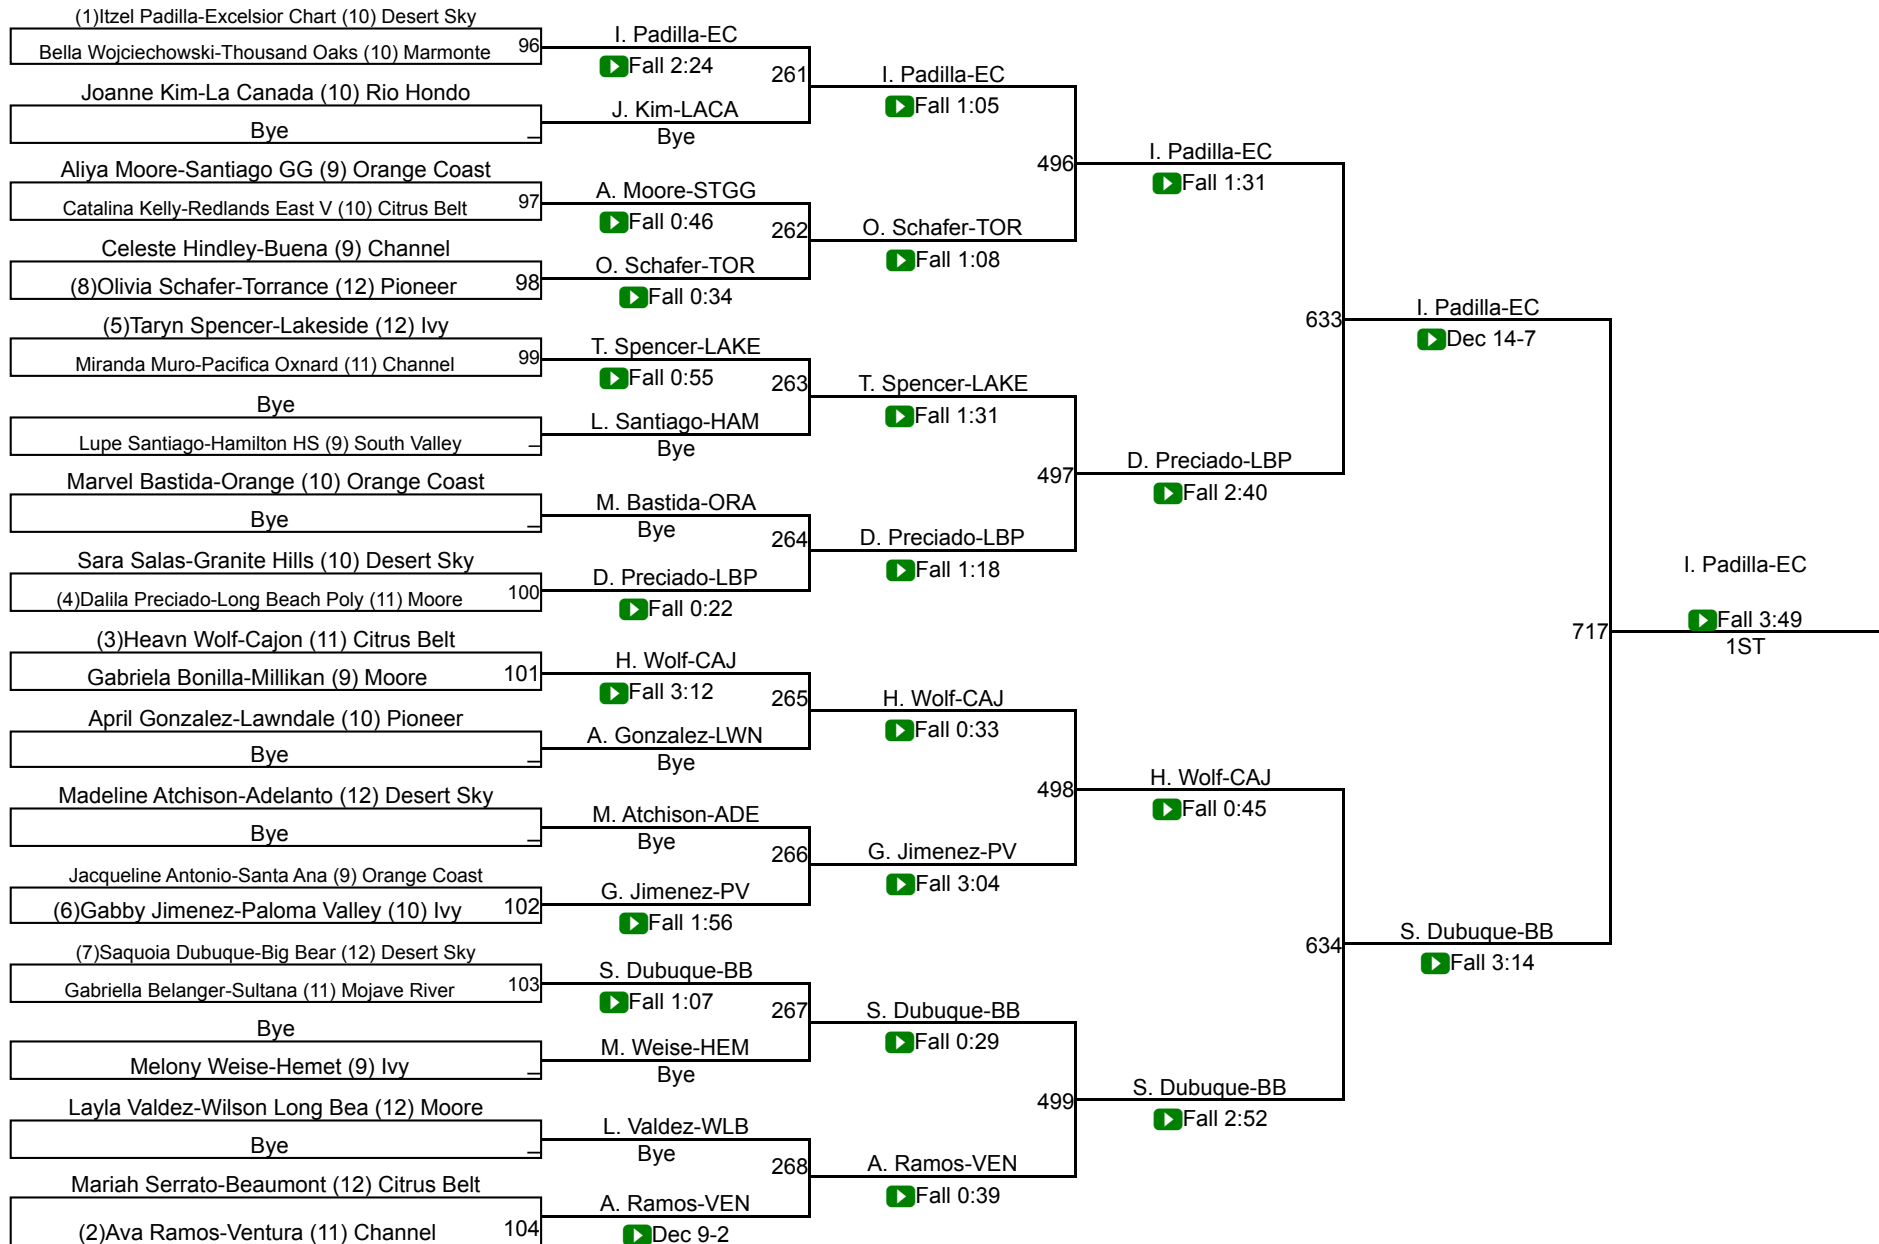

CIF Qualifier 125

CIF SS Girls Individuals Central Div

CIF Qualifier 130

CIF Qualifier 130

CIF SS Girls Individuals Central Div

CIF Qualifier 135

CIF Qualifier 135

CIF SS Girls Individuals Central Div