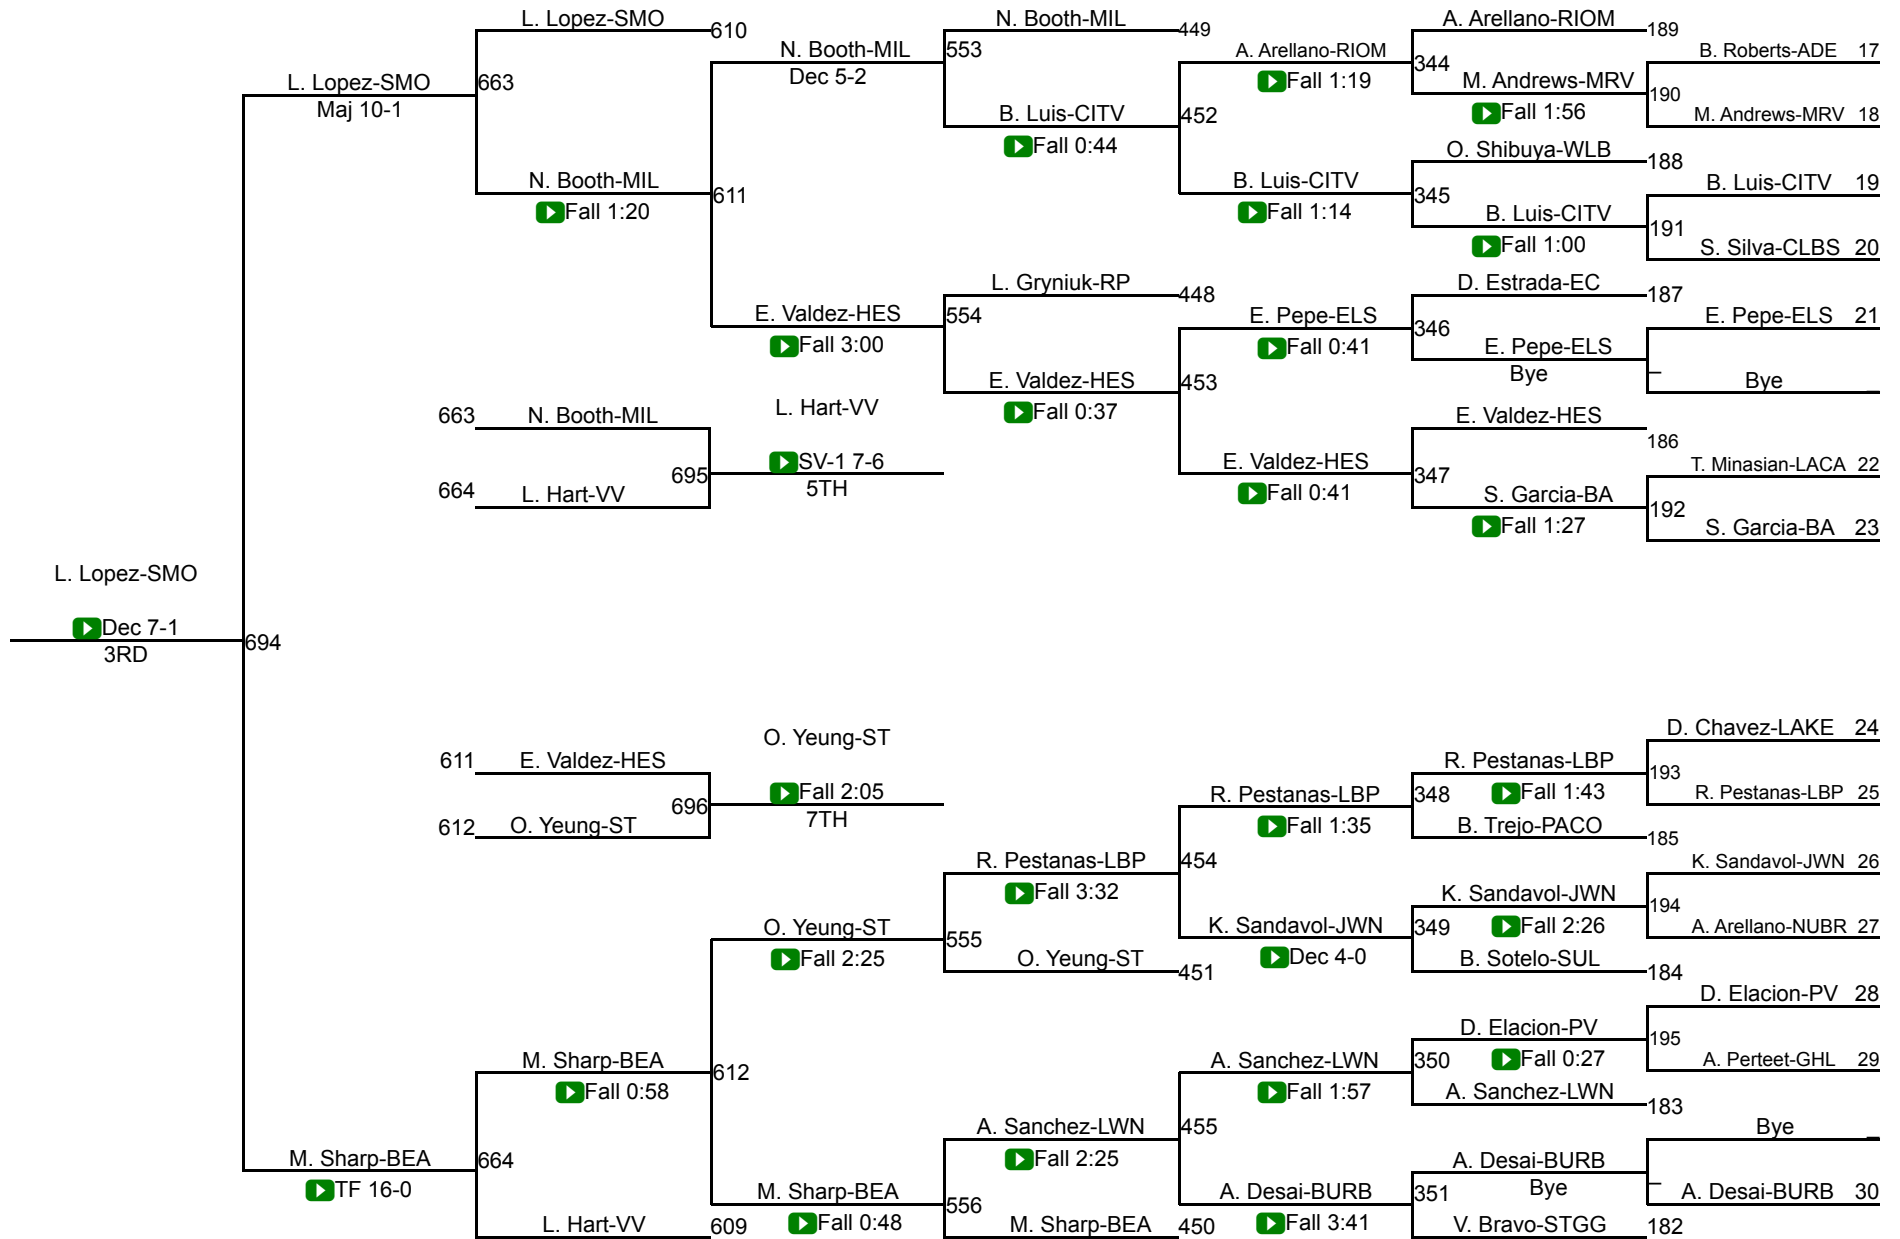

CIF Qualifier 105