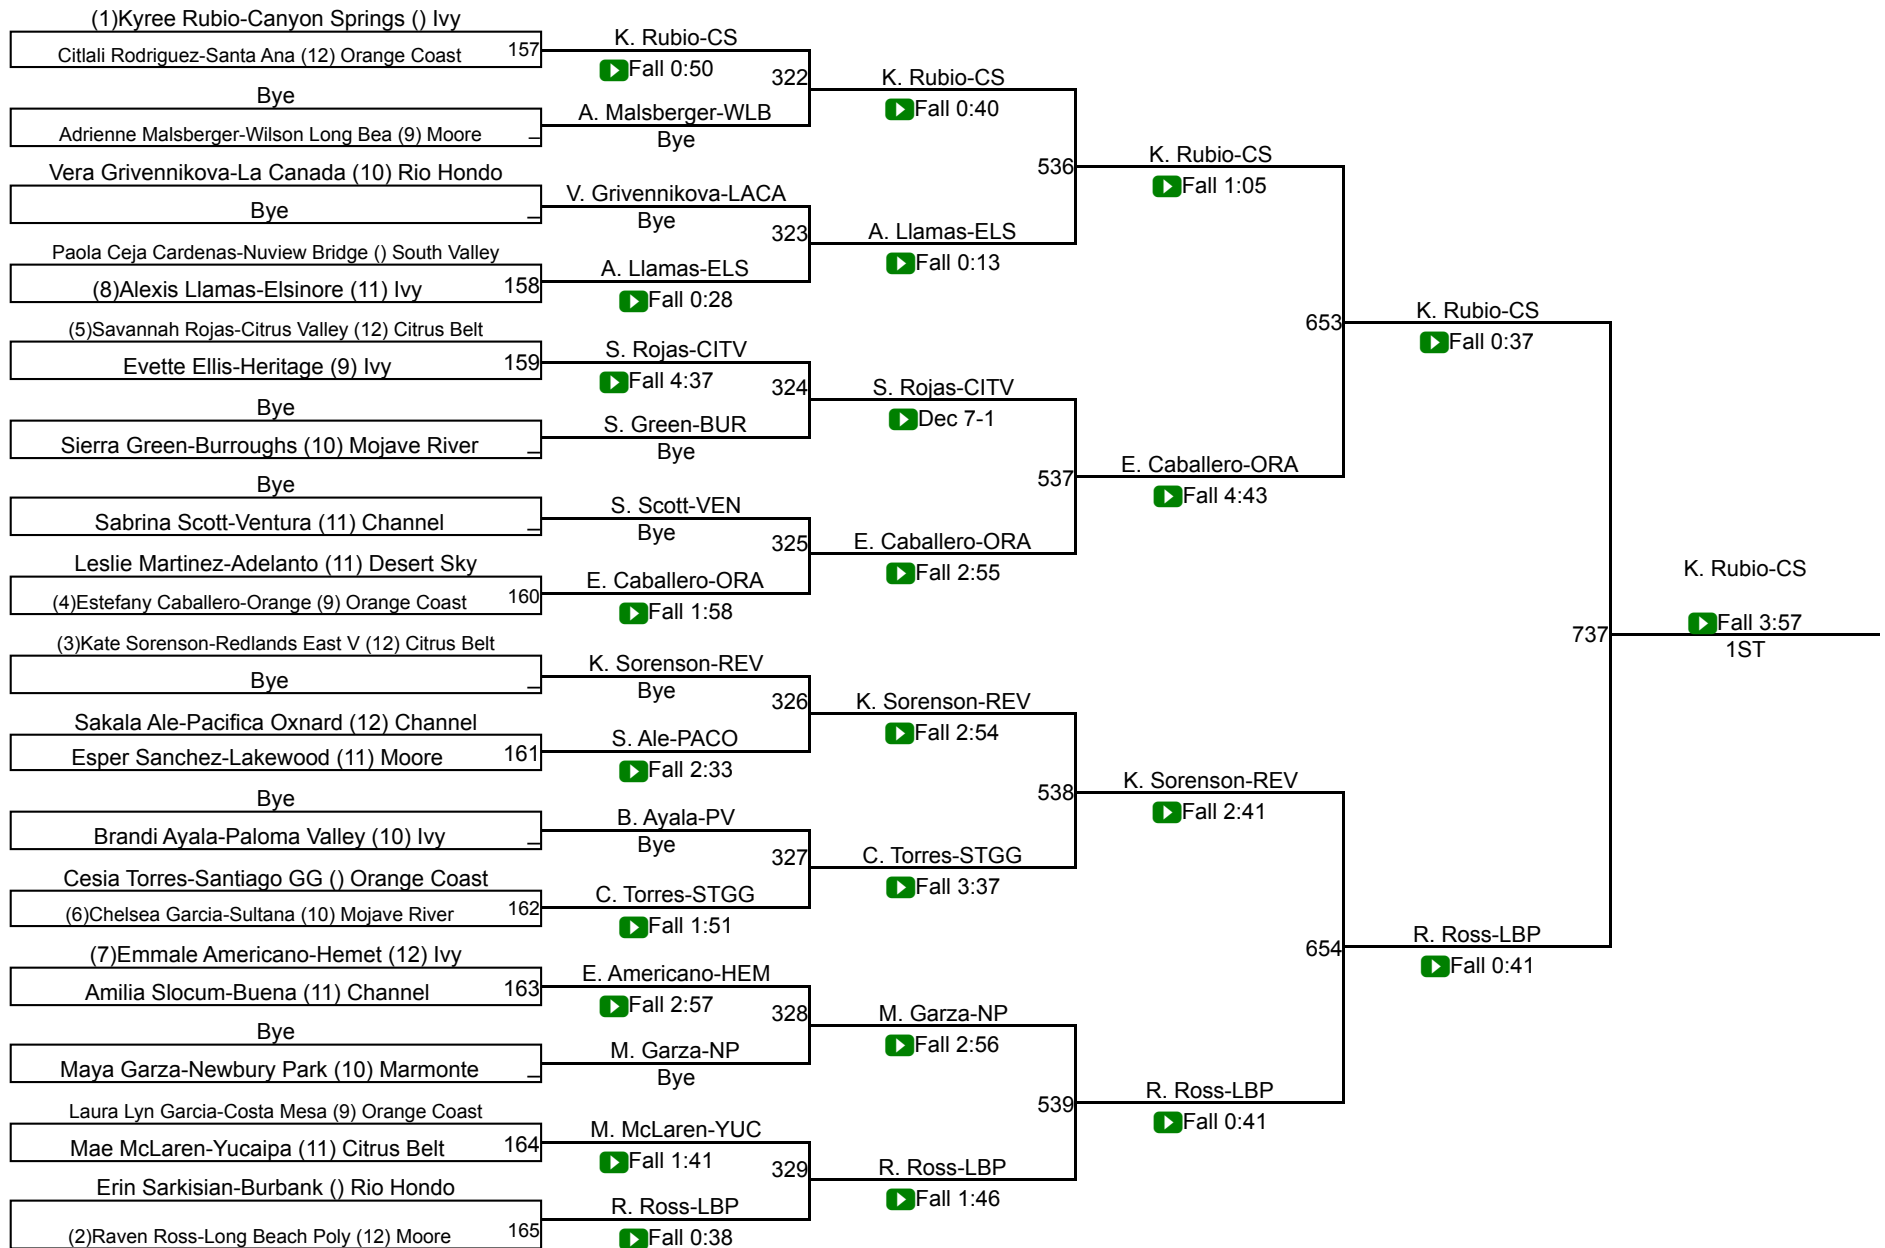

CIF SS Girls Individuals Central Div

CIF Qualifier 190