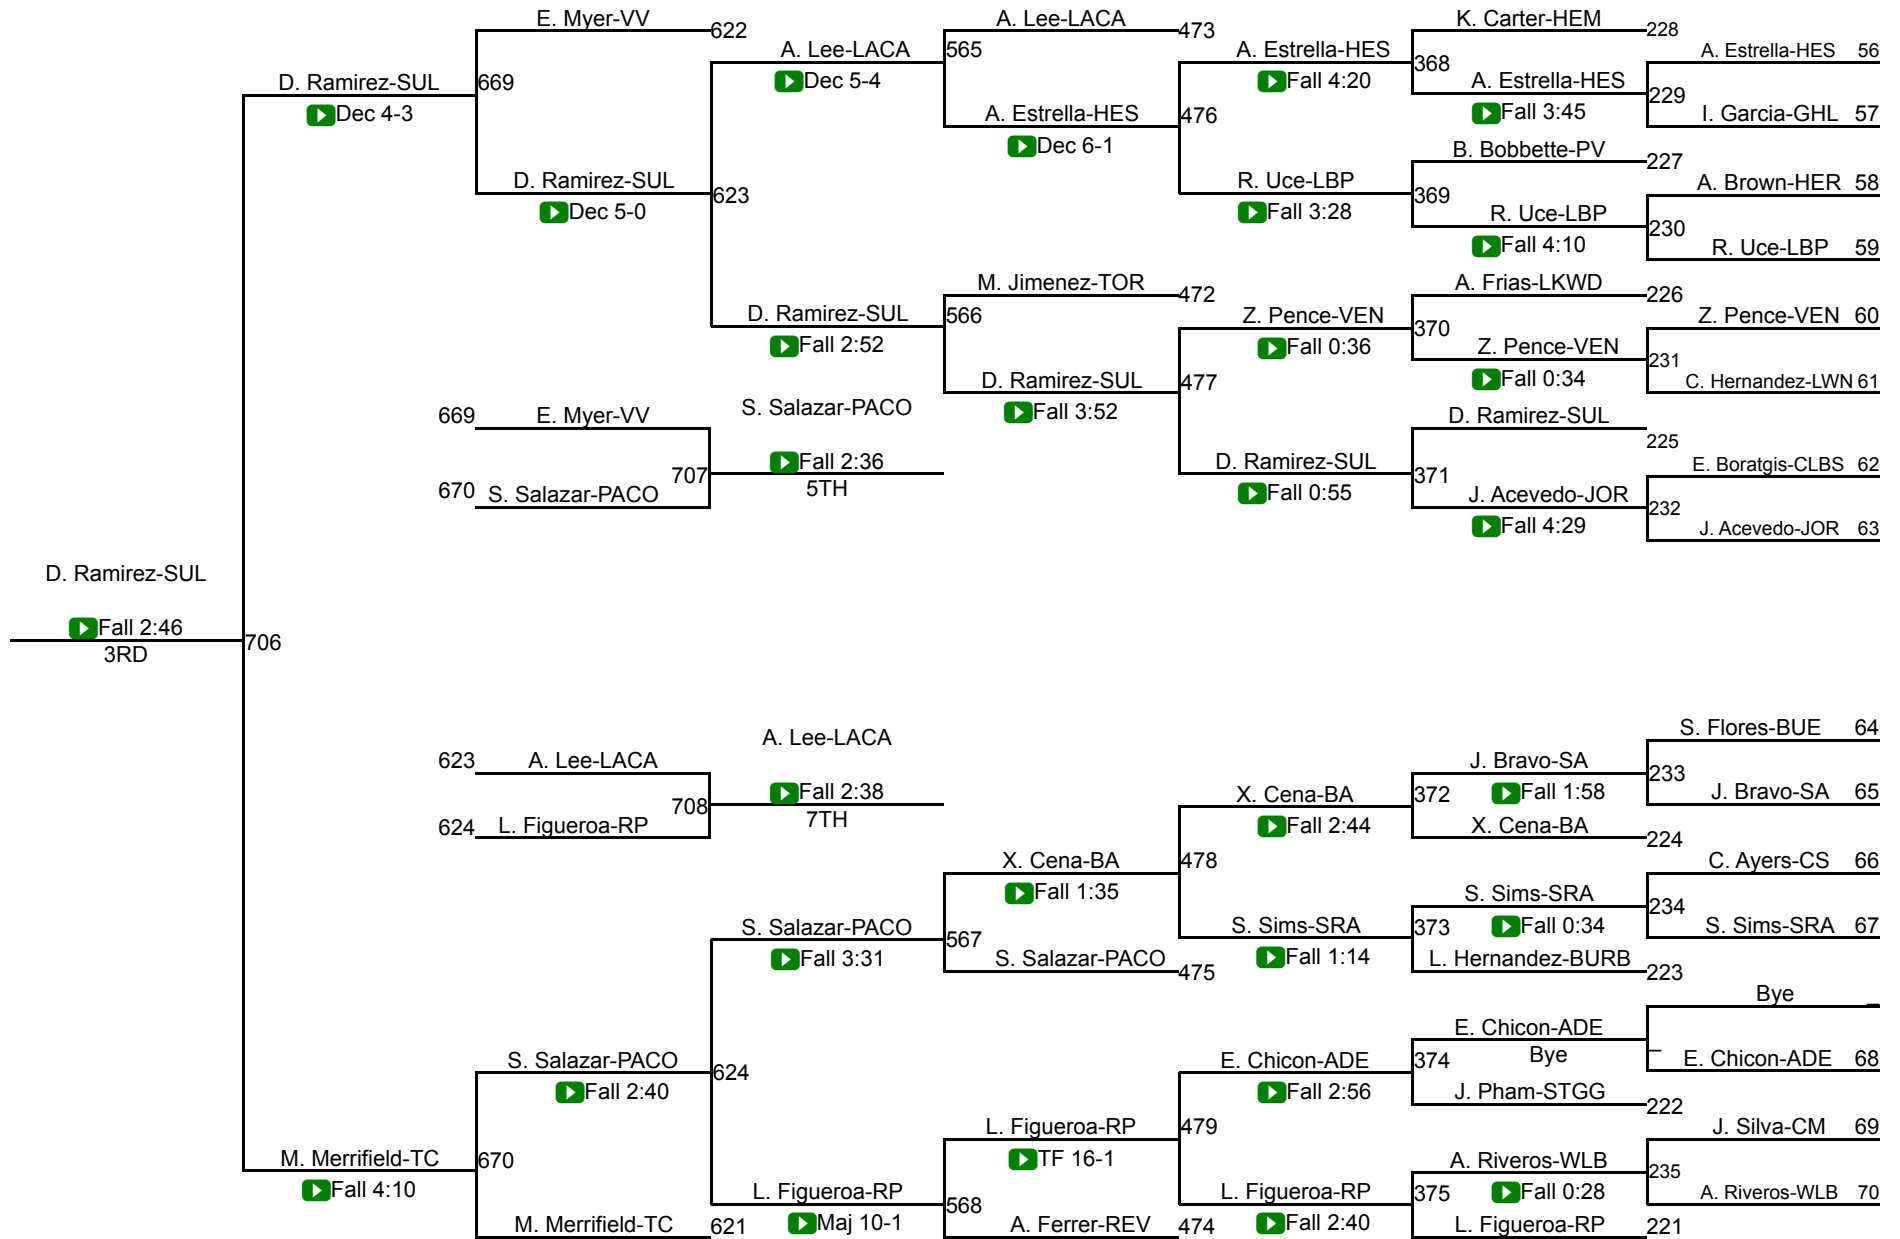

CIF Qualifier 120