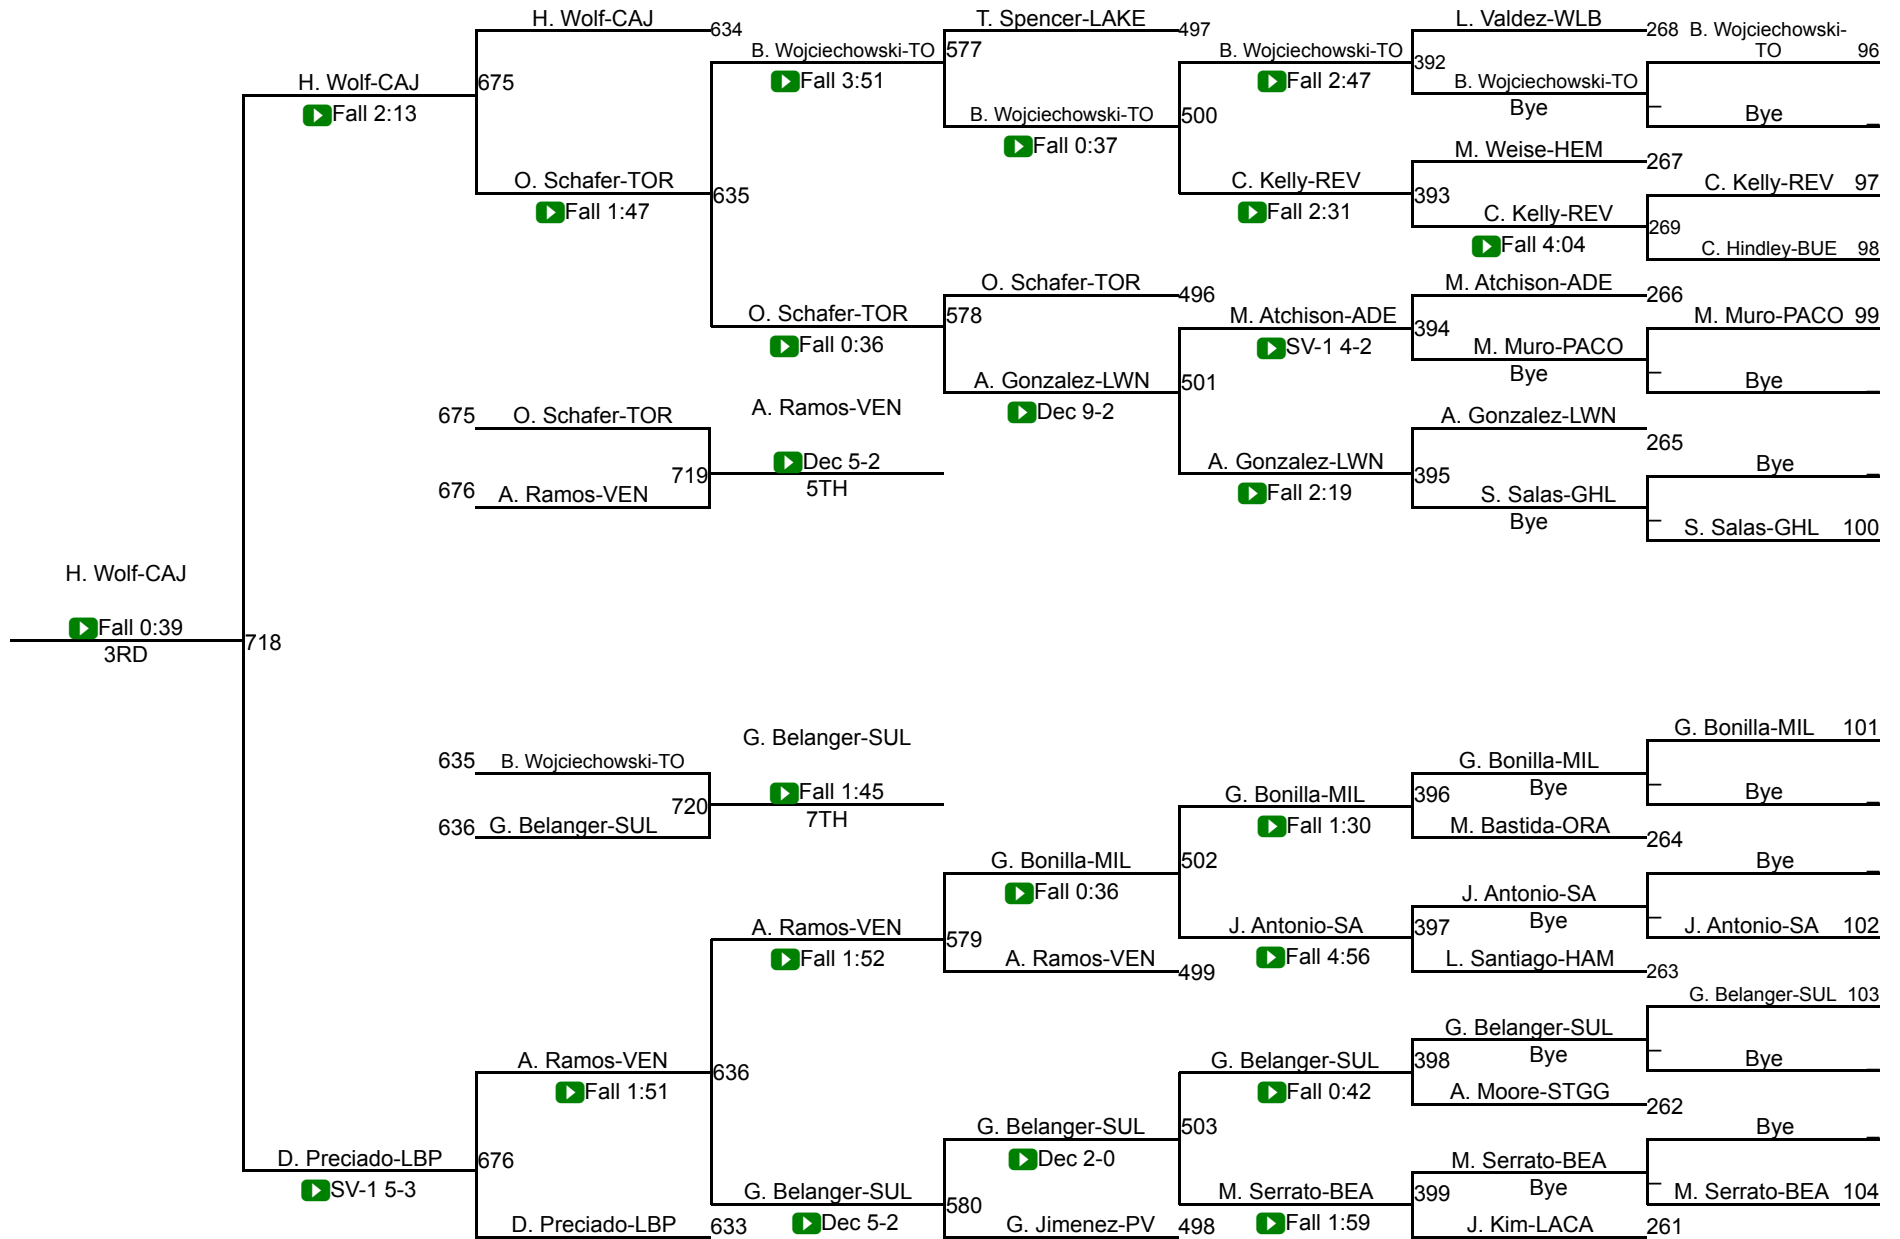

CIF Qualifier 125

CIF SS Girls Individuals Central Div

CIF Qualifier 130

CIF Qualifier 130

CIF SS Girls Individuals Central Div

CIF Qualifier 135

CIF Qualifier 135

CIF SS Girls Individuals Central Div