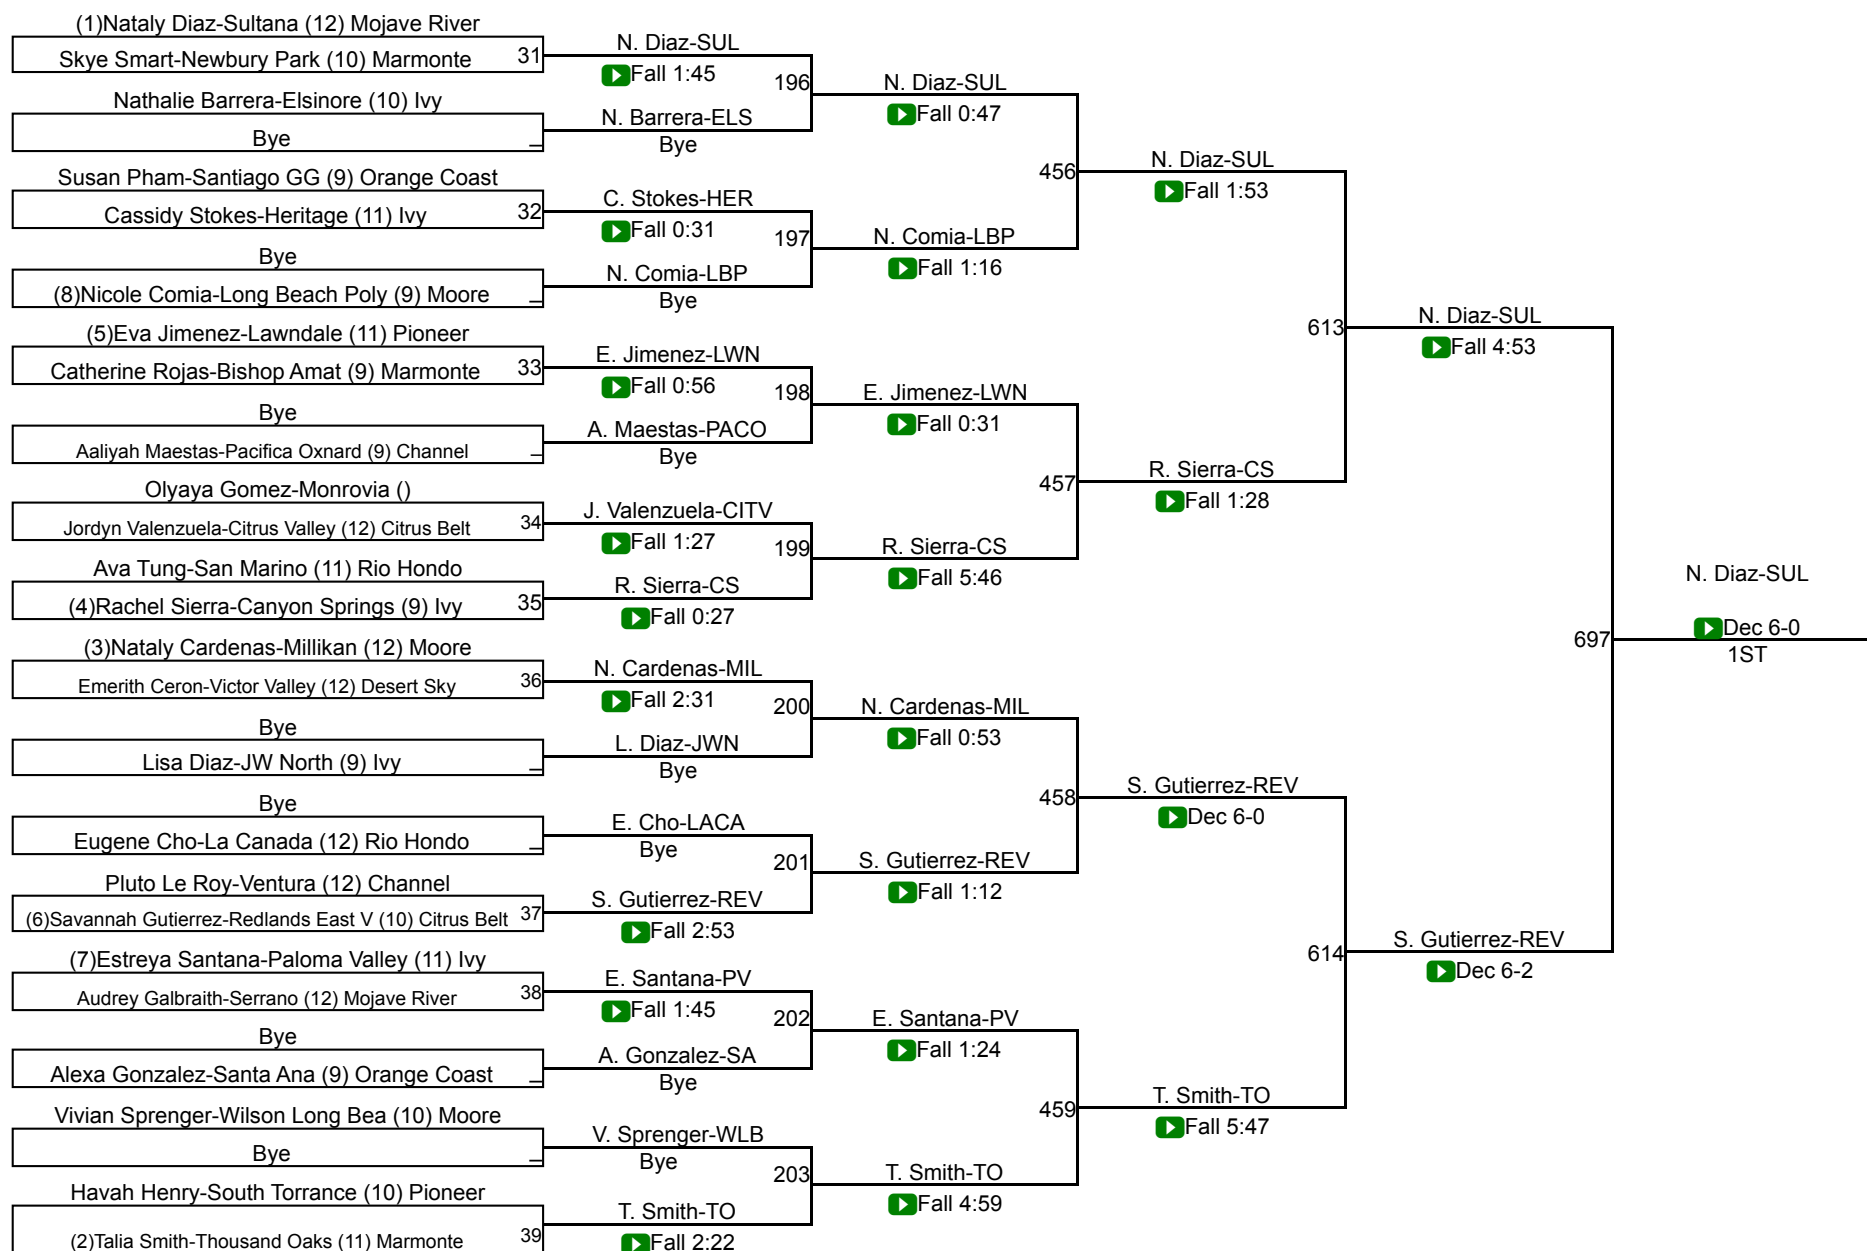

CIF Qualifier 110

CIF SS Girls Individuals Central Div

CIF Qualifier 115

CIF Qualifier 115

CIF SS Girls Individuals Central Div

CIF Qualifier 120

Rank	Name	Team	Score	Time	Notes
(1)	Zahra Stewart	Yucaipa (10) Citrus Belt	221	Fall 1:52	
	Arianna Estrella-Hesperia	(10) Mojave River	56		
	Lola Figueroa	Riverside Poly (10) Ivy	222	Fall 1:02	
	Isabella Garcia	Granite Hills (9) Desert Sky	57	Fall 3:25	
	Alexis Brown	Heritage (9) Ivy	472	Fall 1:45	
	Jennifer Pham	Santiago GG (9) Orange Coast	58	Fall 2:21	
	Melanie Jimenez	Torrance (12) Pioneer	222	Fall 0:39	
(8)	Roselyn Uce	Long Beach Poly (11) Moore	59	Fall 1:01	
(5)	Megan Merrifield	Temescal Canyon () Ivy	223	Fall 0:43	
	Zoey Pence	Ventura (11) Channel	60	Fall 0:34	
	Crisma Hernandez	Lawndale (11) Pioneer	61	Fall 2:24	
	Leilah Hernandez	Burbank () Rio Hondo	61	Fall 0:16	
	Evy Boratgis	Calabasas (12) Marmonte	473	Fall 0:16	
	Xochilt Cena	Bishop Amat (12) Marmonte	62	Fall 1:52	
	Jaeden Acevedo	Jordan (10) Moore	224	Fall 3:33	
(4)	Angel Lee	La Canada (11) Rio Hondo	63	Fall 0:34	
(3)	Dayanara Ramirez	Sultana (11) Mojave River	225	Fall 0:51	
	Sophia Flores	Buena (9) Channel	64	Fall 1:25	
	Jassmin Bravo	Santa Ana (11) Orange Coast	65	Fall 3:44	
	Ava Ferrer	Redlands East V (11) Citrus Belt	65	Fall 3:44	
	Angie Frias	Lakewood (11) Moore	474	Dec 5-4	
	Cailynn Ayers	Canyon Springs (10) Ivy	66	Fall 5:29	
	Ellie Myer	Victor Valley (9) Desert Sky	226	Fall 0:44	
(6)	Sophia Sims	Santa Rosa Acad (12) South Valley	67	Dec 13-9	
(7)	Samantha Salazar	Pacifica Oxnard (12) Channel	227	Fall 2:34	
	Bye				
	Brooke Bobbette	Paloma Valley (9) Ivy	68	Fall 0:43	
	Emily Chicon	Adelanto (11) Desert Sky	68	Fall 0:43	
	Jocelyn Silva	Costa Mesa (9) Orange Coast	475	Dec 7-2	
	Kaylynn Carter	Hemet (10) Ivy	69	Fall 0:42	
	Angeles Riveros	Wilson Long Bea (12) Moore	228	Fall 3:10	
(2)	Samera Mejia	Oak Hills (11) Mojave River	70	Fall 0:22	
	S. Mejia-OH				