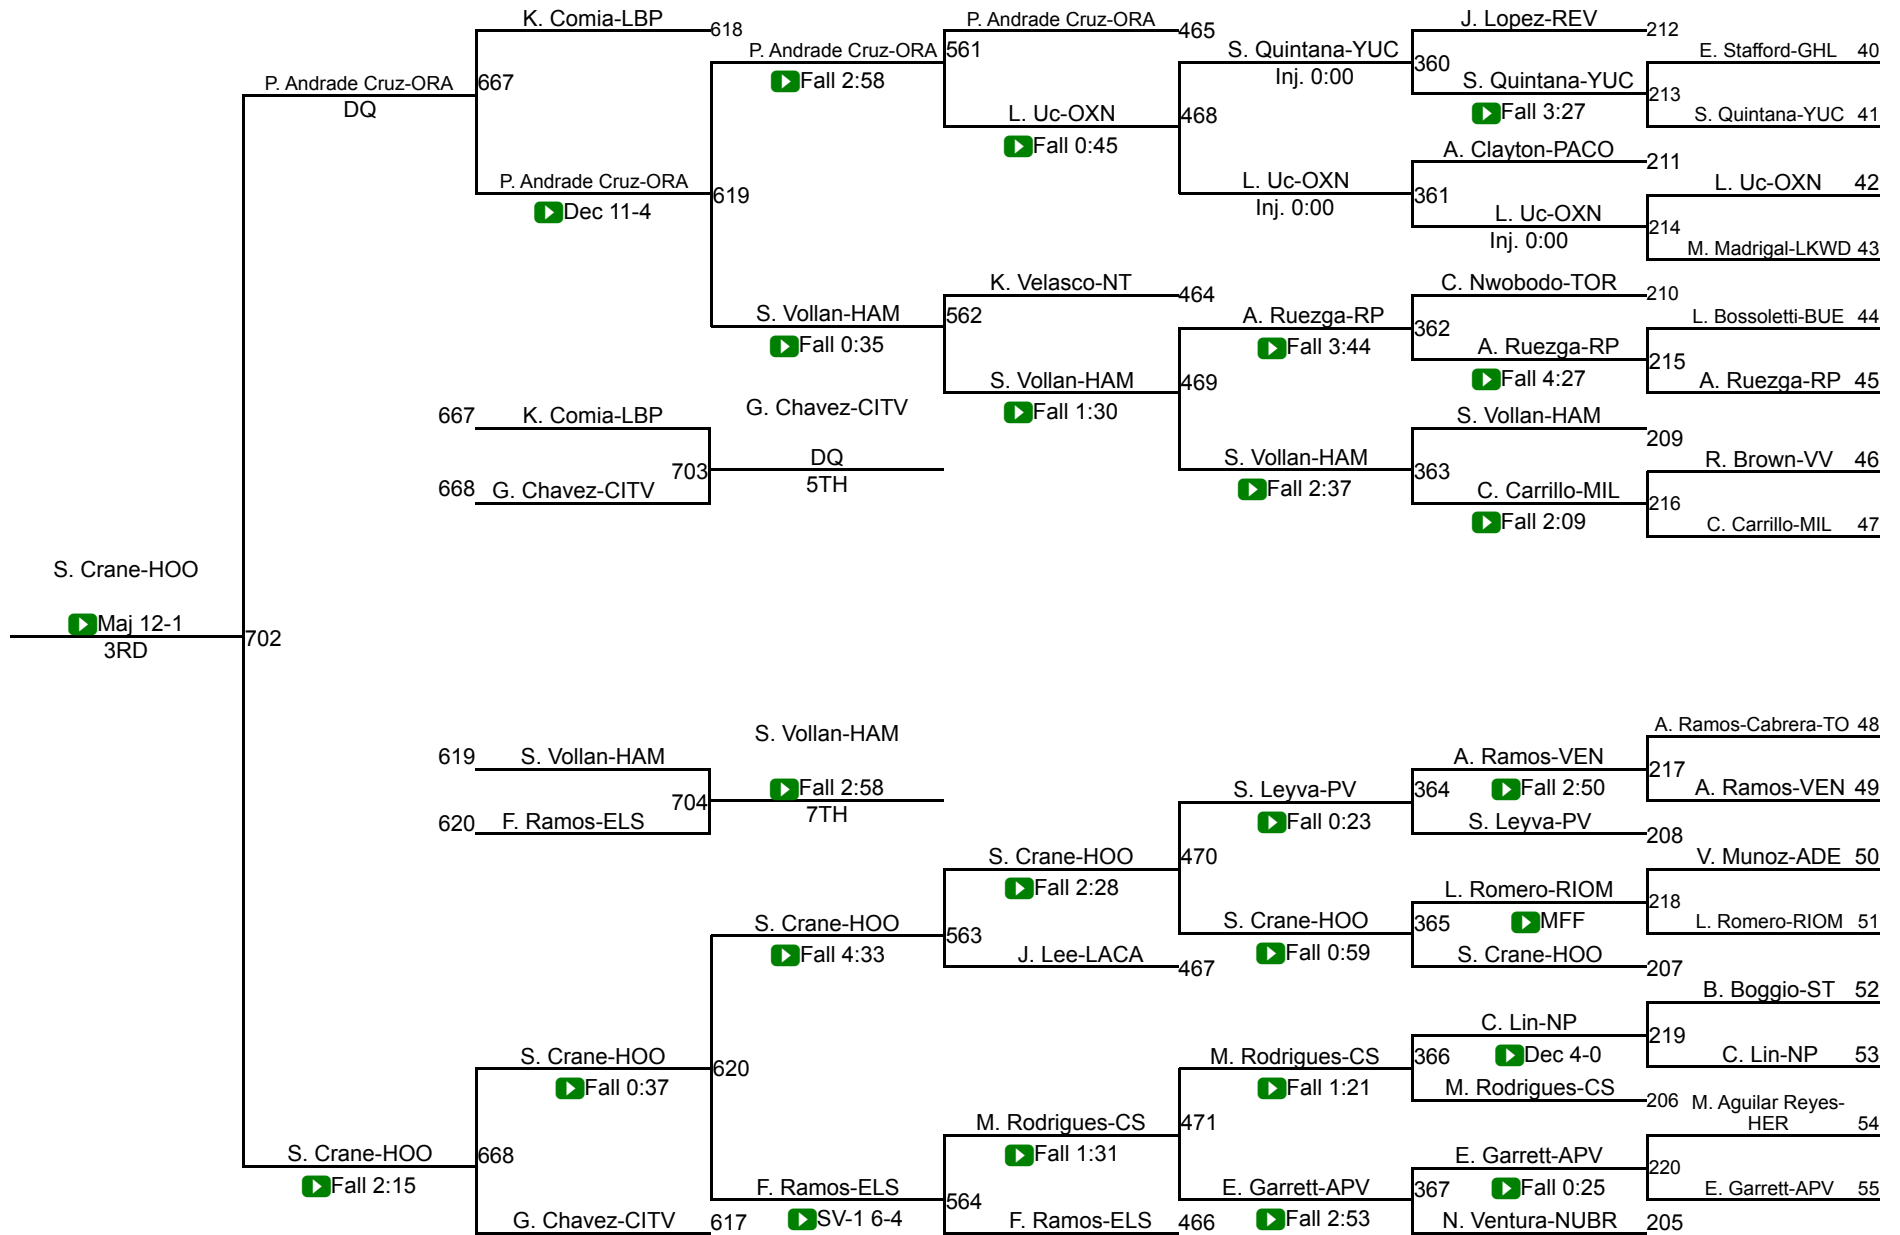

CIF Qualifier 110

CIF SS Girls Individuals Central Div

CIF Qualifier 115

CIF Qualifier 115

CIF SS Girls Individuals Central Div

CIF Qualifier 120

Rank	Name	Team	Score	Time	Notes
(1)	Zahra Stewart	Yucaipa (10) Citrus Belt	221	Fall 1:52	
	Arianna Estrella-Hesperia	(10) Mojave River	56		
	Lola Figueroa	Riverside Poly (10) Ivy	222	Fall 1:02	
	Isabella Garcia	Granite Hills (9) Desert Sky	57	Fall 3:25	
	Alexis Brown	Heritage (9) Ivy	472	Fall 1:45	
	Jennifer Pham	Santiago GG (9) Orange Coast	58	Fall 2:21	
	Melanie Jimenez	Torrance (12) Pioneer	222	Fall 0:39	
(8)	Roselyn Uce	Long Beach Poly (11) Moore	59	Fall 1:01	
(5)	Megan Merrifield	Temescal Canyon () Ivy	223	Fall 0:43	
	Zoey Pence	Ventura (11) Channel	60	Fall 0:34	
	Crisma Hernandez	Lawndale (11) Pioneer	61	Fall 2:24	
	Leilah Hernandez	Burbank () Rio Hondo	61	Fall 0:16	
	Evy Boratgis	Calabasas (12) Marmonte	473	Fall 0:16	
	Xochilt Cena	Bishop Amat (12) Marmonte	62	Fall 1:52	
	Jaeden Acevedo	Jordan (10) Moore	224	Fall 3:33	
(4)	Angel Lee	La Canada (11) Rio Hondo	63	Fall 0:34	
(3)	Dayanara Ramirez	Sultana (11) Mojave River	225	Fall 0:51	
	Sophia Flores	Buena (9) Channel	64	Fall 1:25	
	Jassmin Bravo	Santa Ana (11) Orange Coast	65	Fall 3:44	
	Ava Ferrer	Redlands East V (11) Citrus Belt	65	Fall 3:44	
	Angie Frias	Lakewood (11) Moore	474	Dec 5-4	
	Cailynn Ayers	Canyon Springs (10) Ivy	66	Fall 5:29	
	Ellie Myer	Victor Valley (9) Desert Sky	226	Fall 0:44	
(6)	Sophia Sims	Santa Rosa Acad (12) South Valley	67	Dec 13-9	
(7)	Samantha Salazar	Pacifica Oxnard (12) Channel	227	Fall 2:34	
	Bye				
	Brooke Bobbette	Paloma Valley (9) Ivy	68	Fall 0:43	
	Emily Chicon	Adelanto (11) Desert Sky	68	Fall 0:43	
	Jocelyn Silva	Costa Mesa (9) Orange Coast	475	Dec 7-2	
	Kaylynn Carter	Hemet (10) Ivy	69	Fall 0:42	
	Angeles Riveros	Wilson Long Bea (12) Moore	228	Fall 3:10	
(2)	Samera Mejia	Oak Hills (11) Mojave River	70	Fall 0:22	
	S. Mejia-OH				