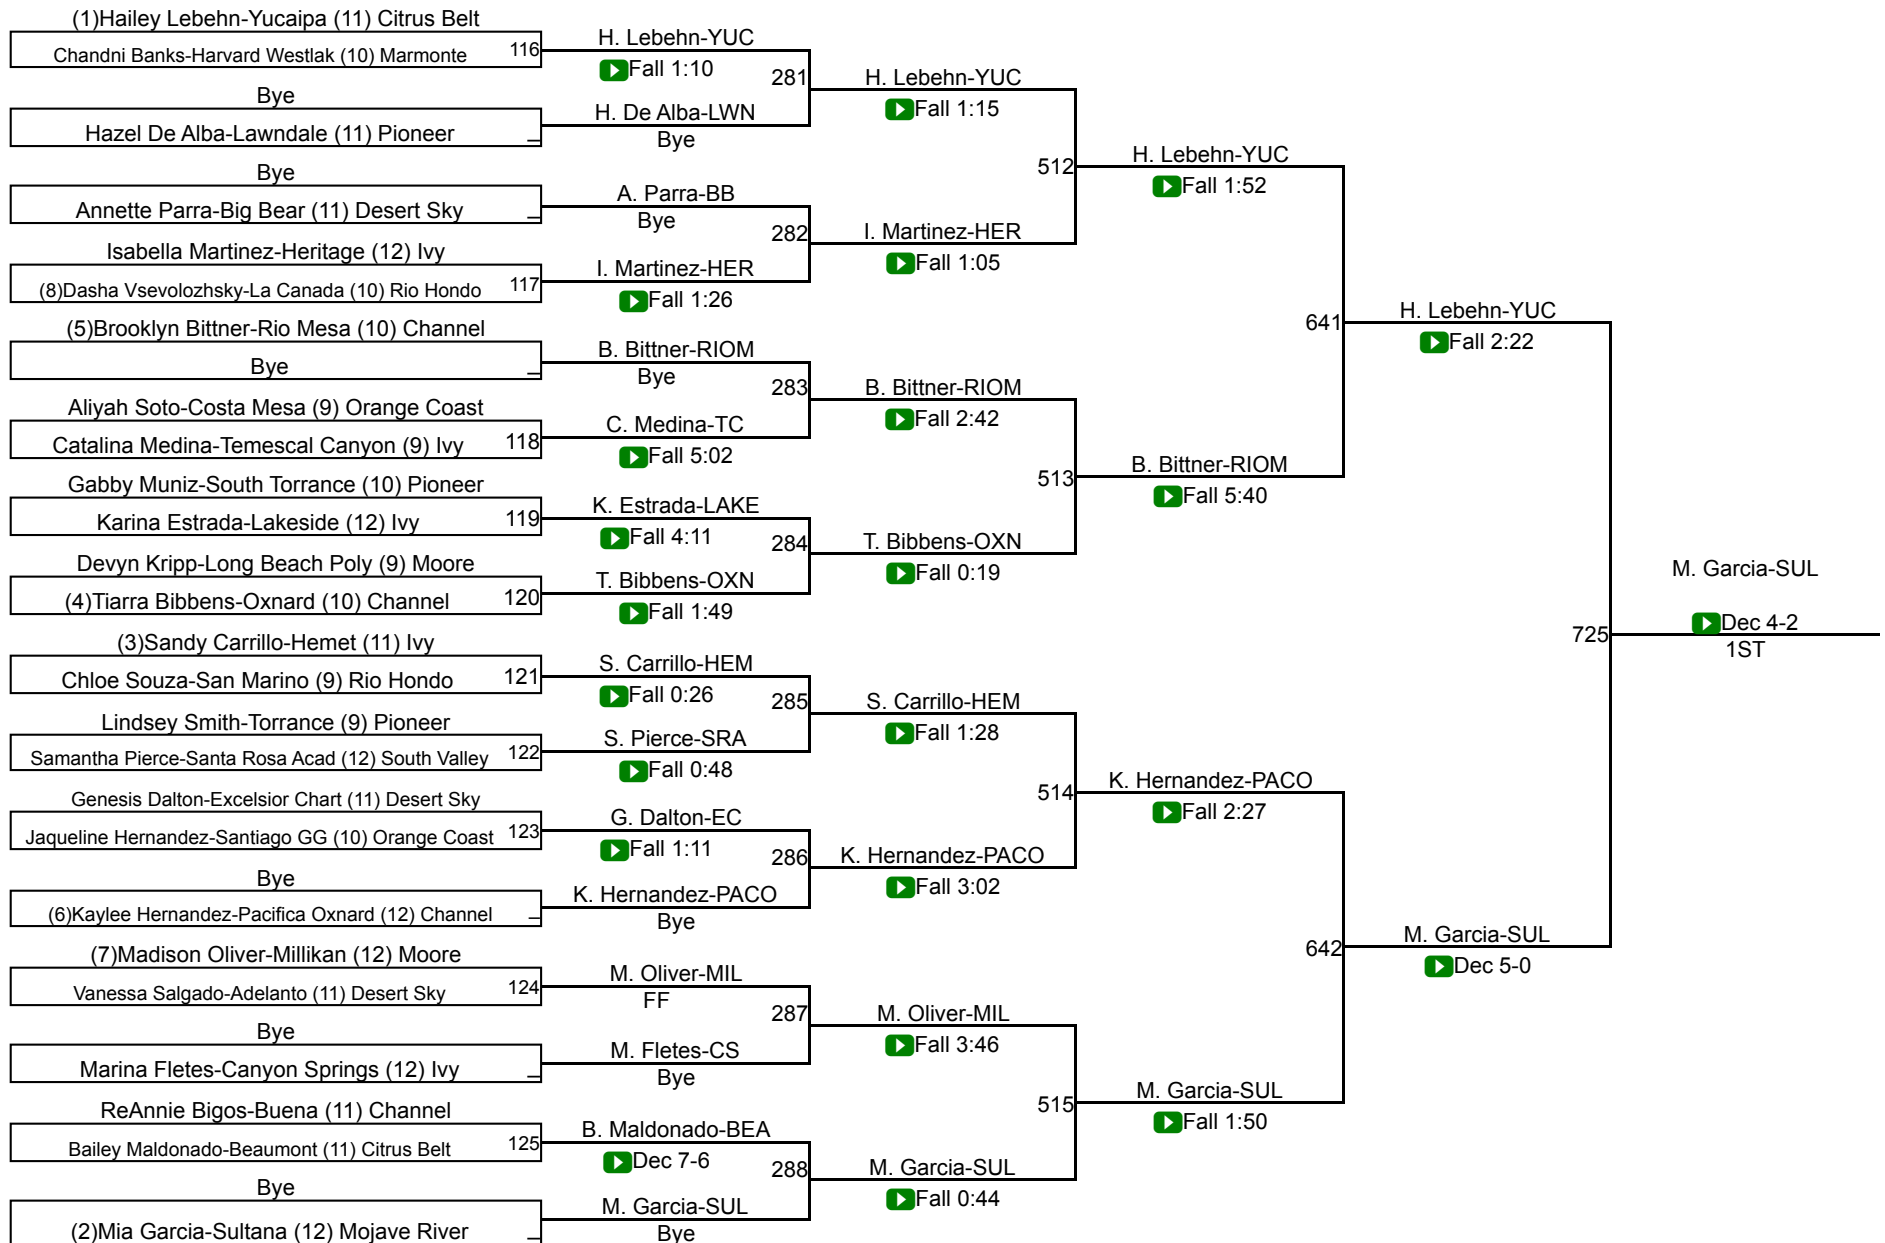

CIF Qualifier 140

CIF Qualifier 140

CIF SS Girls Individuals Central Div

CIF Qualifier 145

CIF Qualifier 145

CIF SS Girls Individuals Central Div **CIF Qualifier 155**

CIF Qualifier 155

CIF SS Girls Individuals Central Div