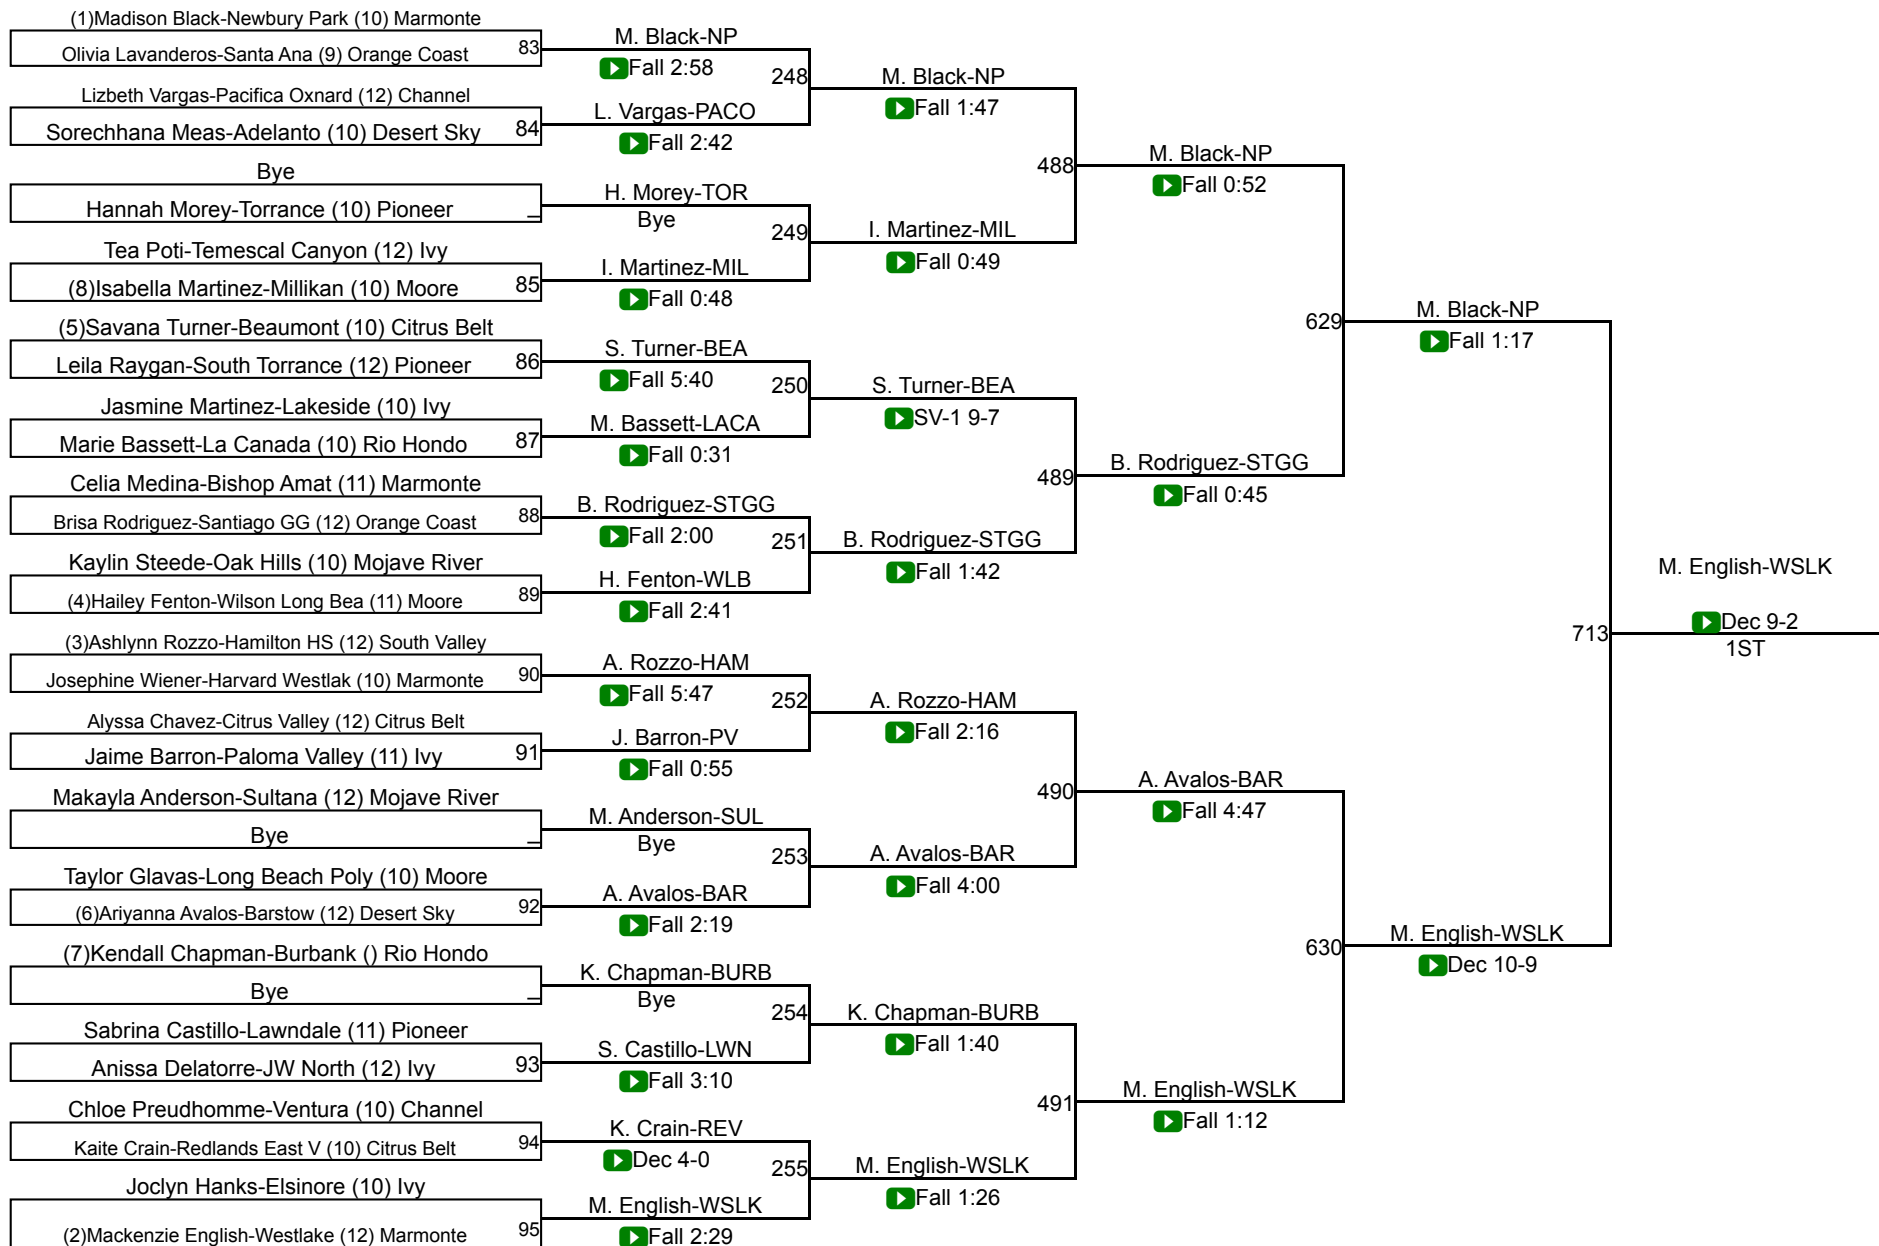

CIF SS Girls Individuals Central Div

CIF Qualifier 130