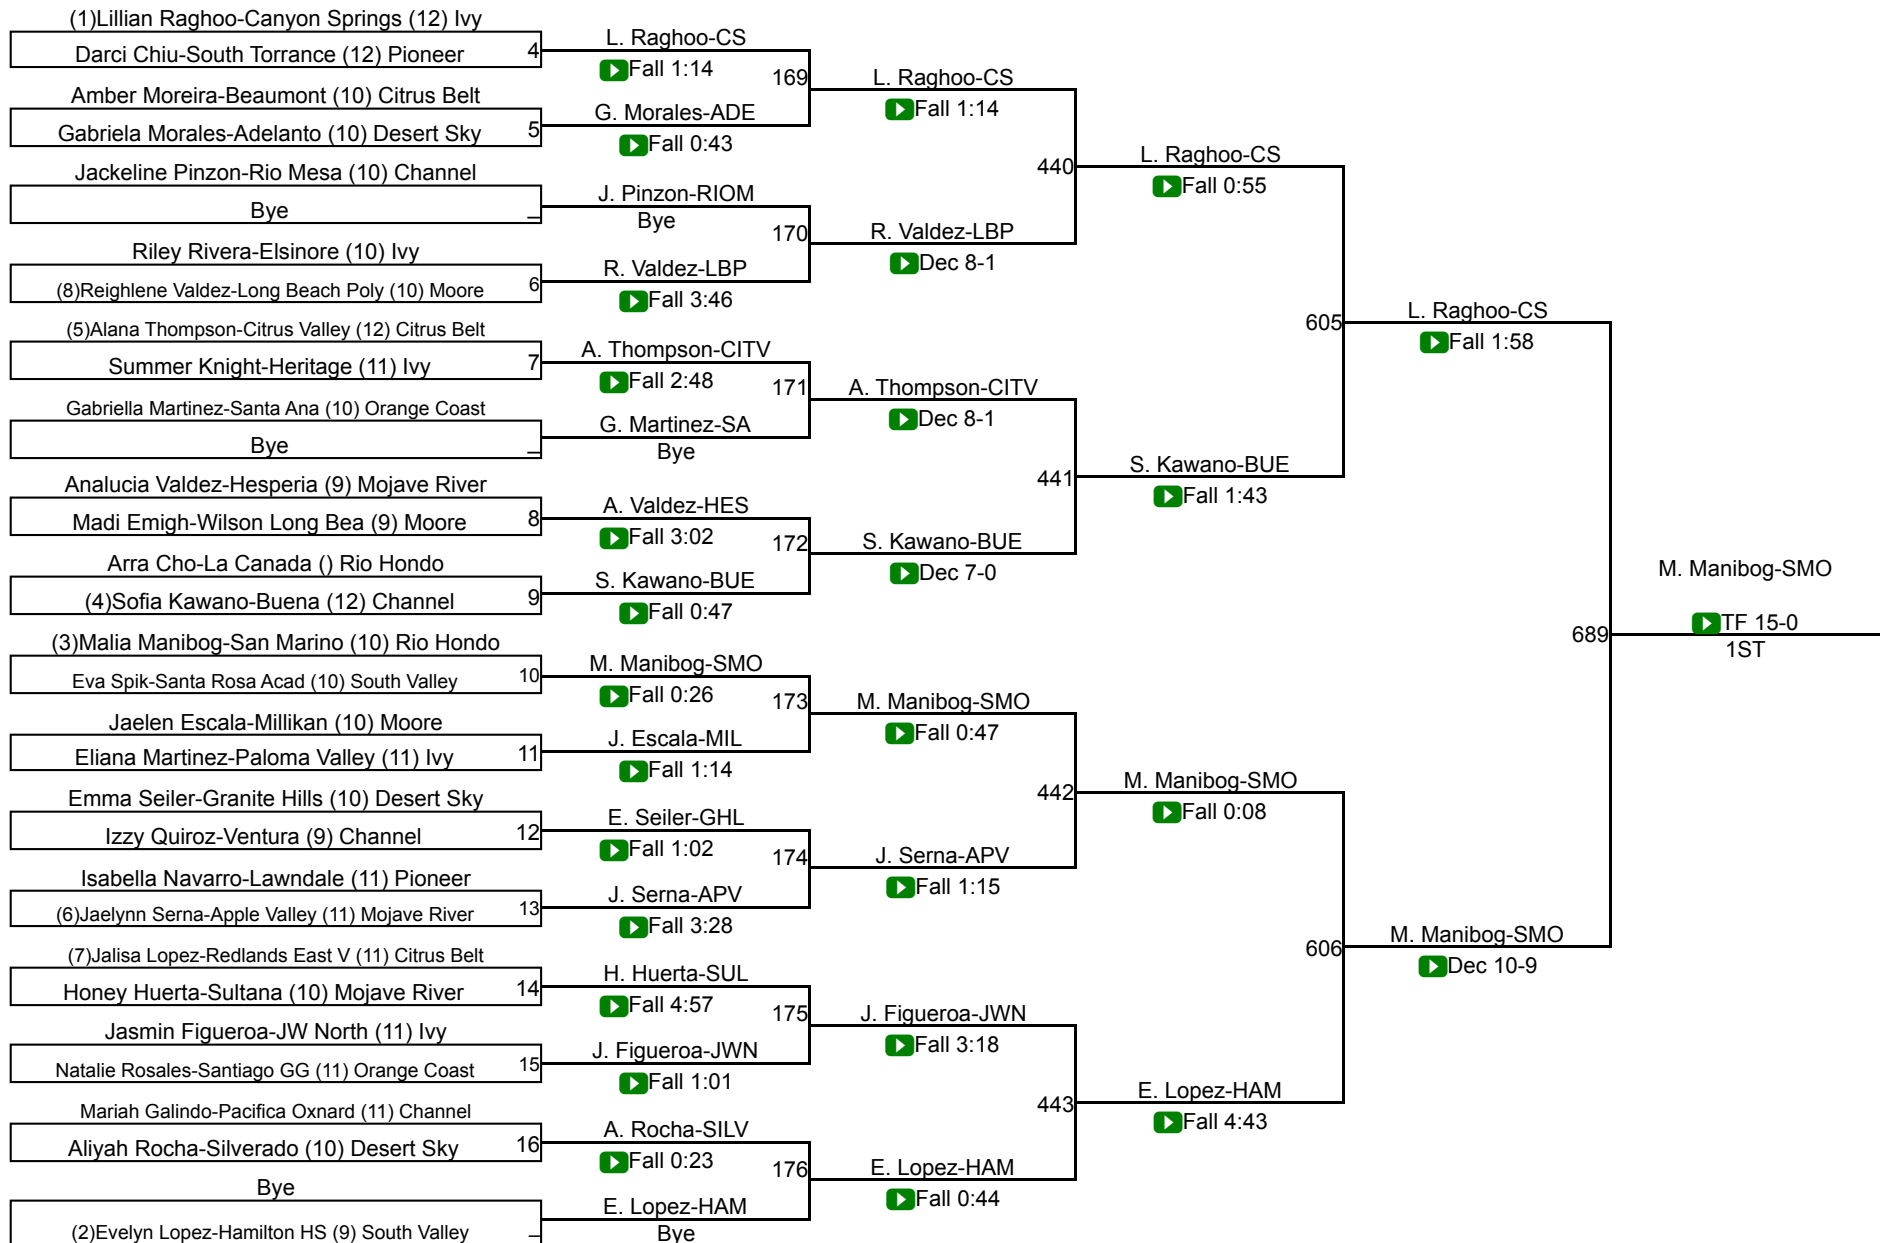

CIF SS Girls Individuals Central Div

CIF Qualifier 100