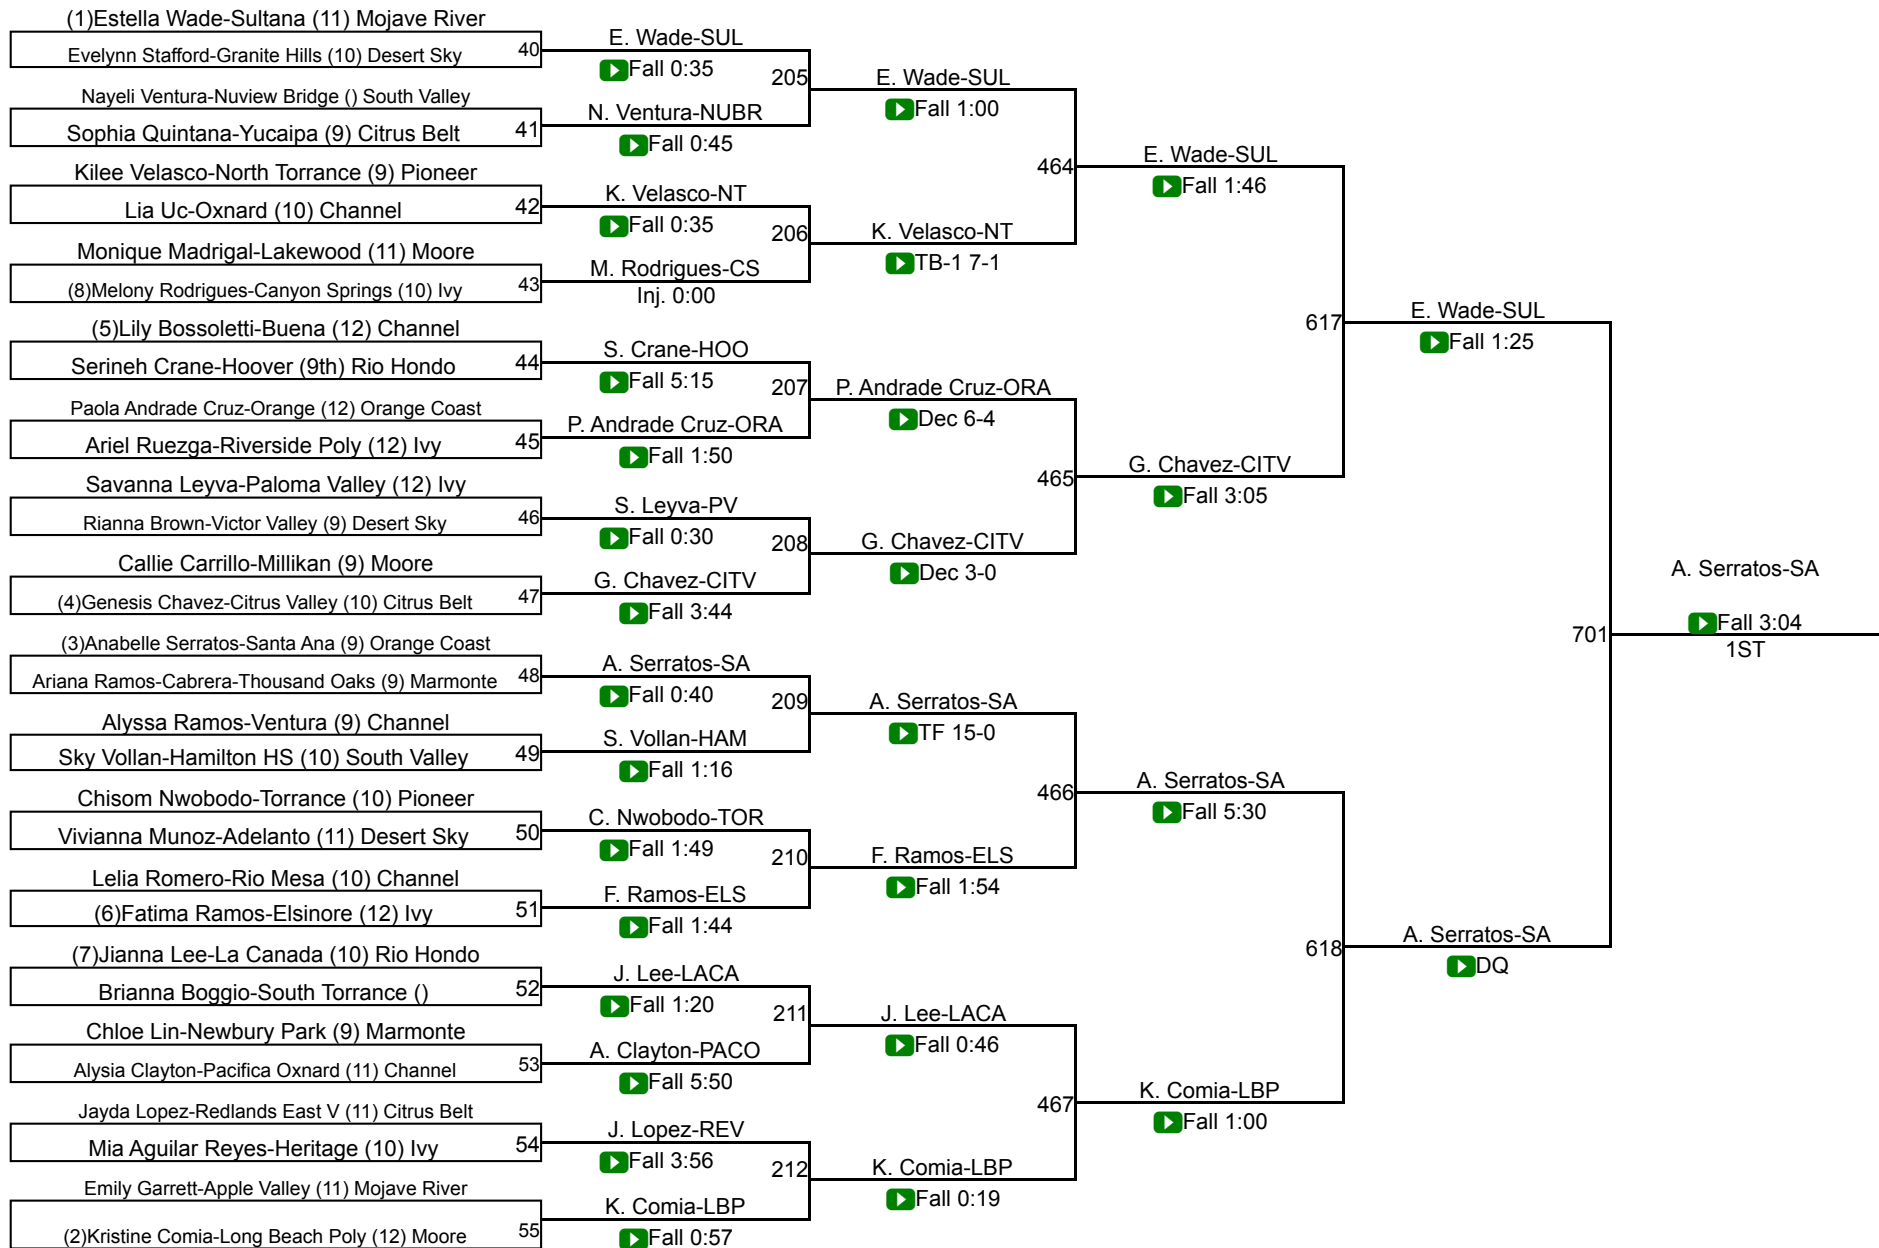

CIF Qualifier 110

CIF SS Girls Individuals Central Div

CIF Qualifier 115

CIF Qualifier 115

CIF SS Girls Individuals Central Div

CIF Qualifier 120

Rank	Name	Team	Score	Time	Notes
(1)	Zahra Stewart	Yucaipa (10) Citrus Belt	221	Fall 1:52	
	Arianna Estrella-Hesperia	(10) Mojave River	56		
	Lola Figueroa	Riverside Poly (10) Ivy	222	Fall 1:02	
	Isabella Garcia	Granite Hills (9) Desert Sky	57	Fall 3:25	
	Alexis Brown	Heritage (9) Ivy	472	Fall 1:45	
	Jennifer Pham	Santiago GG (9) Orange Coast	58	Fall 2:21	
	Melanie Jimenez	Torrance (12) Pioneer	222	Fall 0:39	
(8)	Roselyn Uce	Long Beach Poly (11) Moore	59	Fall 1:01	
(5)	Megan Merrifield	Temescal Canyon () Ivy	223	Fall 0:43	
	Zoey Pence	Ventura (11) Channel	60	Fall 0:34	
	Crisma Hernandez	Lawndale (11) Pioneer	61	Fall 2:24	
	Leilah Hernandez	Burbank () Rio Hondo	61	Fall 0:16	
	Evy Boratgis	Calabasas (12) Marmonte	473	Fall 0:16	
	Xochilt Cena	Bishop Amat (12) Marmonte	62	Fall 1:52	
	Jaeden Acevedo	Jordan (10) Moore	224	Fall 3:33	
(4)	Angel Lee	La Canada (11) Rio Hondo	63	Fall 0:34	
(3)	Dayanara Ramirez	Sultana (11) Mojave River	225	Fall 0:51	
	Sophia Flores	Buena (9) Channel	64	Fall 1:25	
	Jassmin Bravo	Santa Ana (11) Orange Coast	65	Fall 3:44	
	Ava Ferrer	Redlands East V (11) Citrus Belt	65	Fall 3:44	
	Angie Frias	Lakewood (11) Moore	474	Dec 5-4	
	Cailynn Ayers	Canyon Springs (10) Ivy	66	Fall 5:29	
	Ellie Myer	Victor Valley (9) Desert Sky	226	Fall 0:44	
(6)	Sophia Sims	Santa Rosa Acad (12) South Valley	67	Dec 13-9	
(7)	Samantha Salazar	Pacifica Oxnard (12) Channel	227	Fall 2:34	
	Bye				
	Brooke Bobbette	Paloma Valley (9) Ivy	68	Fall 0:43	
	Emily Chicon	Adelanto (11) Desert Sky	68	Fall 0:43	
	Jocelyn Silva	Costa Mesa (9) Orange Coast	475	Dec 7-2	
	Kaylynn Carter	Hemet (10) Ivy	69	Fall 0:42	
	Angeles Riveros	Wilson Long Bea (12) Moore	228	Fall 3:10	
(2)	Samera Mejia	Oak Hills (11) Mojave River	70	Fall 0:22	
	S. Mejia-OH				