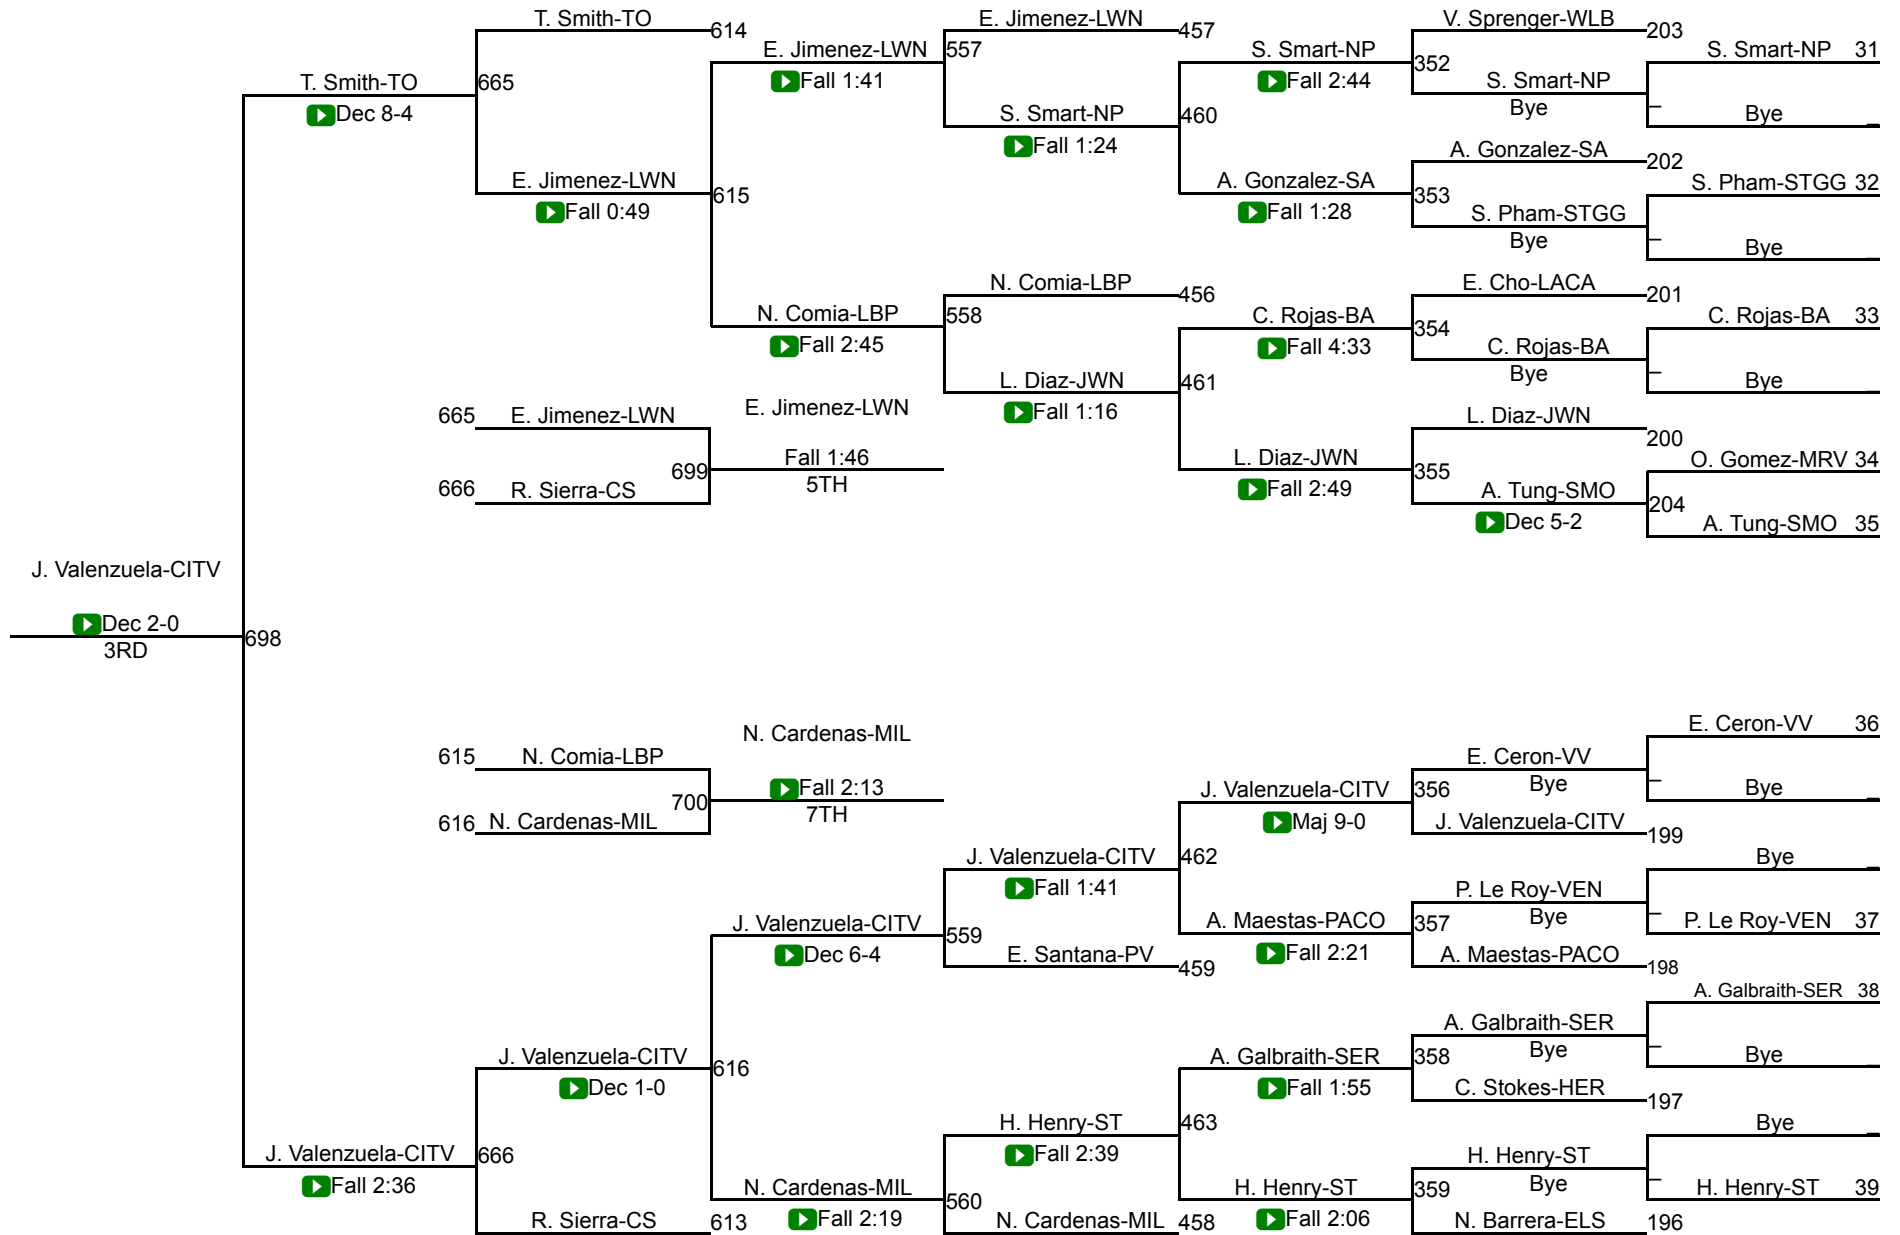

CIF Qualifier 110

CIF SS Girls Individuals Central Div

CIF Qualifier 115

CIF Qualifier 115

CIF SS Girls Individuals Central Div

CIF Qualifier 120

Rank	Name	Team	Score	Time	Notes
(1)	Zahra Stewart	Yucaipa (10) Citrus Belt	221	Fall 1:52	
	Arianna Estrella-Hesperia	(10) Mojave River	56		
	Lola Figueroa	Riverside Poly (10) Ivy	222	Fall 1:02	
	Isabella Garcia	Granite Hills (9) Desert Sky	57	Fall 3:25	
	Alexis Brown	Heritage (9) Ivy	472	Fall 1:45	
	Jennifer Pham	Santiago GG (9) Orange Coast	58	Fall 2:21	
	Melanie Jimenez	Torrance (12) Pioneer	222	Fall 0:39	
(8)	Roselyn Uce	Long Beach Poly (11) Moore	59	Fall 1:01	
(5)	Megan Merrifield	Temescal Canyon () Ivy	223	Fall 0:43	
	Zoey Pence	Ventura (11) Channel	60	Fall 0:34	
	Crisma Hernandez	Lawndale (11) Pioneer	61	Fall 2:24	
	Leilah Hernandez	Burbank () Rio Hondo	61	Fall 0:16	
	Evy Boratgis	Calabasas (12) Marmonte	473	Fall 0:16	
	Xochilt Cena	Bishop Amat (12) Marmonte	62	Fall 1:52	
	Jaeden Acevedo	Jordan (10) Moore	224	Fall 3:33	
(4)	Angel Lee	La Canada (11) Rio Hondo	63	Fall 0:34	
(3)	Dayanara Ramirez	Sultana (11) Mojave River	225	Fall 0:51	
	Sophia Flores	Buena (9) Channel	64	Fall 1:25	
	Jassmin Bravo	Santa Ana (11) Orange Coast	65	Fall 3:44	
	Ava Ferrer	Redlands East V (11) Citrus Belt	65	Fall 3:44	
	Angie Frias	Lakewood (11) Moore	474	Dec 5-4	
	Cailynn Ayers	Canyon Springs (10) Ivy	66	Fall 5:29	
	Ellie Myer	Victor Valley (9) Desert Sky	226	Fall 0:44	
(6)	Sophia Sims	Santa Rosa Acad (12) South Valley	67	Dec 13-9	
(7)	Samantha Salazar	Pacifica Oxnard (12) Channel	227	Fall 2:34	
	Bye				
	Brooke Bobbette	Paloma Valley (9) Ivy	68	Fall 0:43	
	Emily Chicon	Adelanto (11) Desert Sky	68	Fall 0:43	
	Jocelyn Silva	Costa Mesa (9) Orange Coast	475	Dec 7-2	
	Kaylynn Carter	Hemet (10) Ivy	69	Fall 0:42	
	Angeles Riveros	Wilson Long Bea (12) Moore	228	Fall 3:10	
(2)	Samera Mejia	Oak Hills (11) Mojave River	70	Fall 0:22	
	S. Mejia-OH				