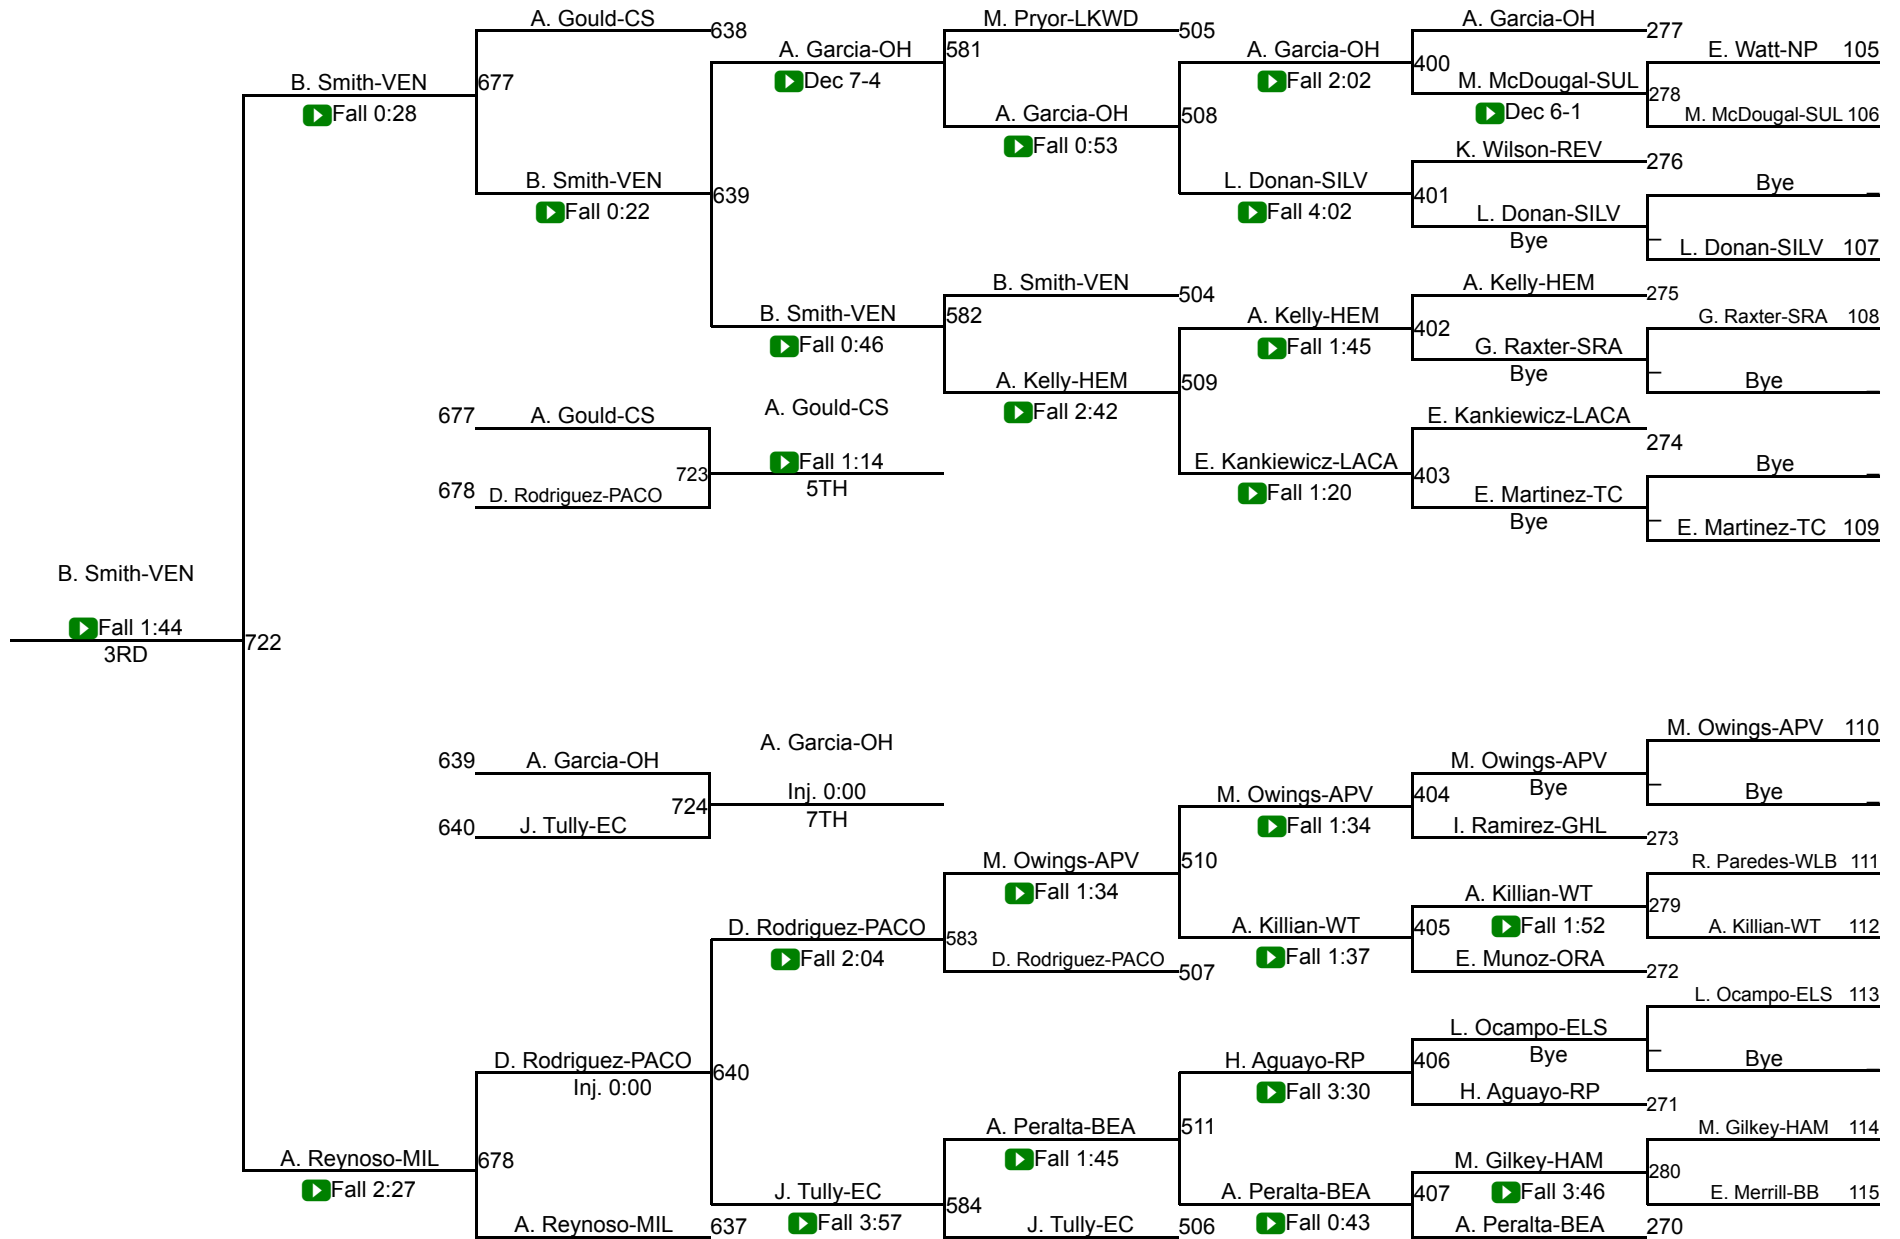

CIF Qualifier 140