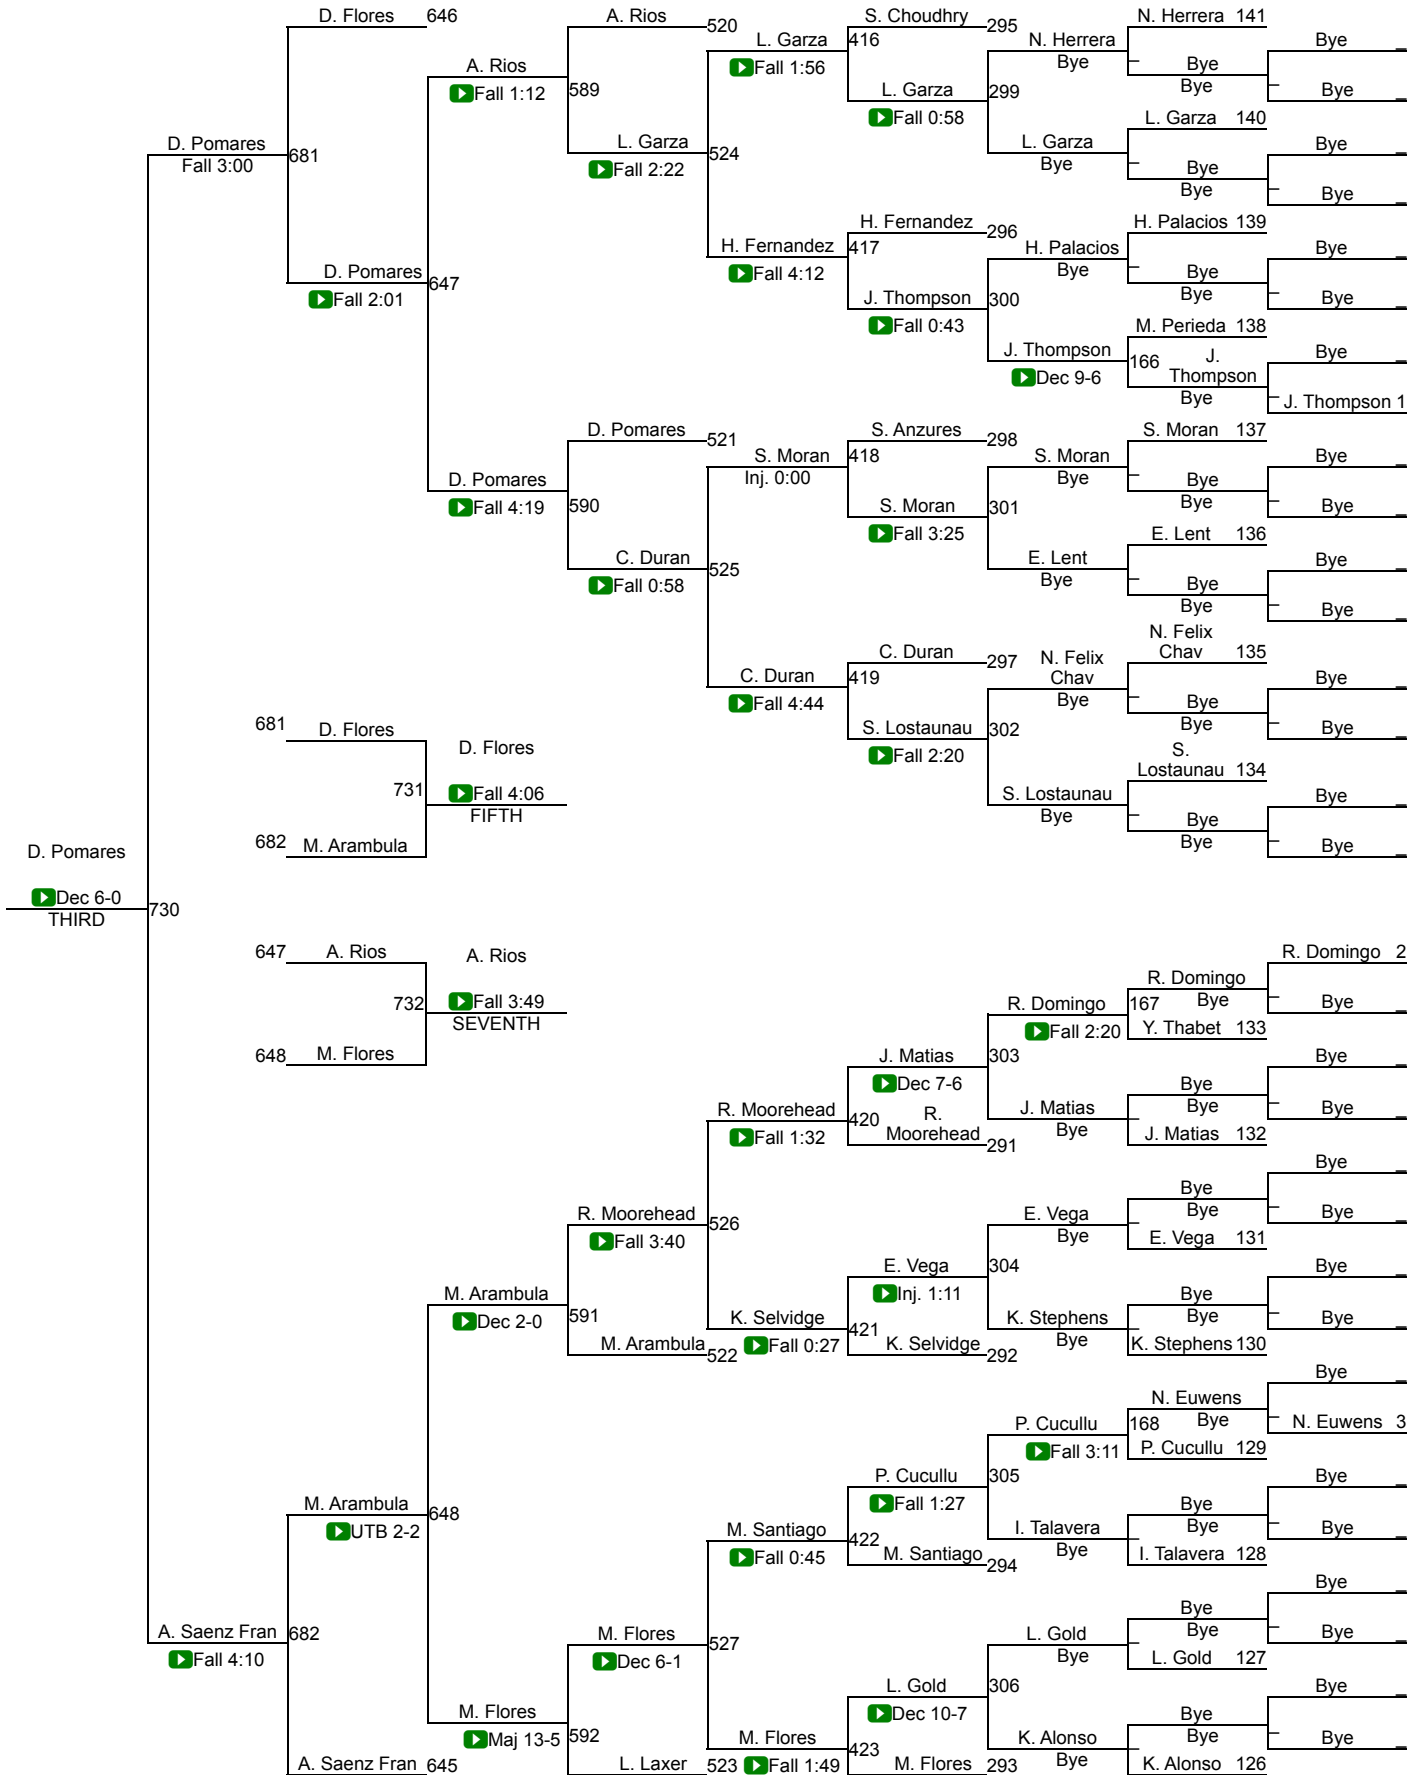

CIF Qualifier 140

CIF Qualifier 140

CIF SS Girls Individuals Central Div

CIF Qualifier 145

CIF Qualifier 145

CIF SS Girls Individuals Central Div **CIF Qualifier 155**

CIF Qualifier 155

CIF SS Girls Individuals Central Div