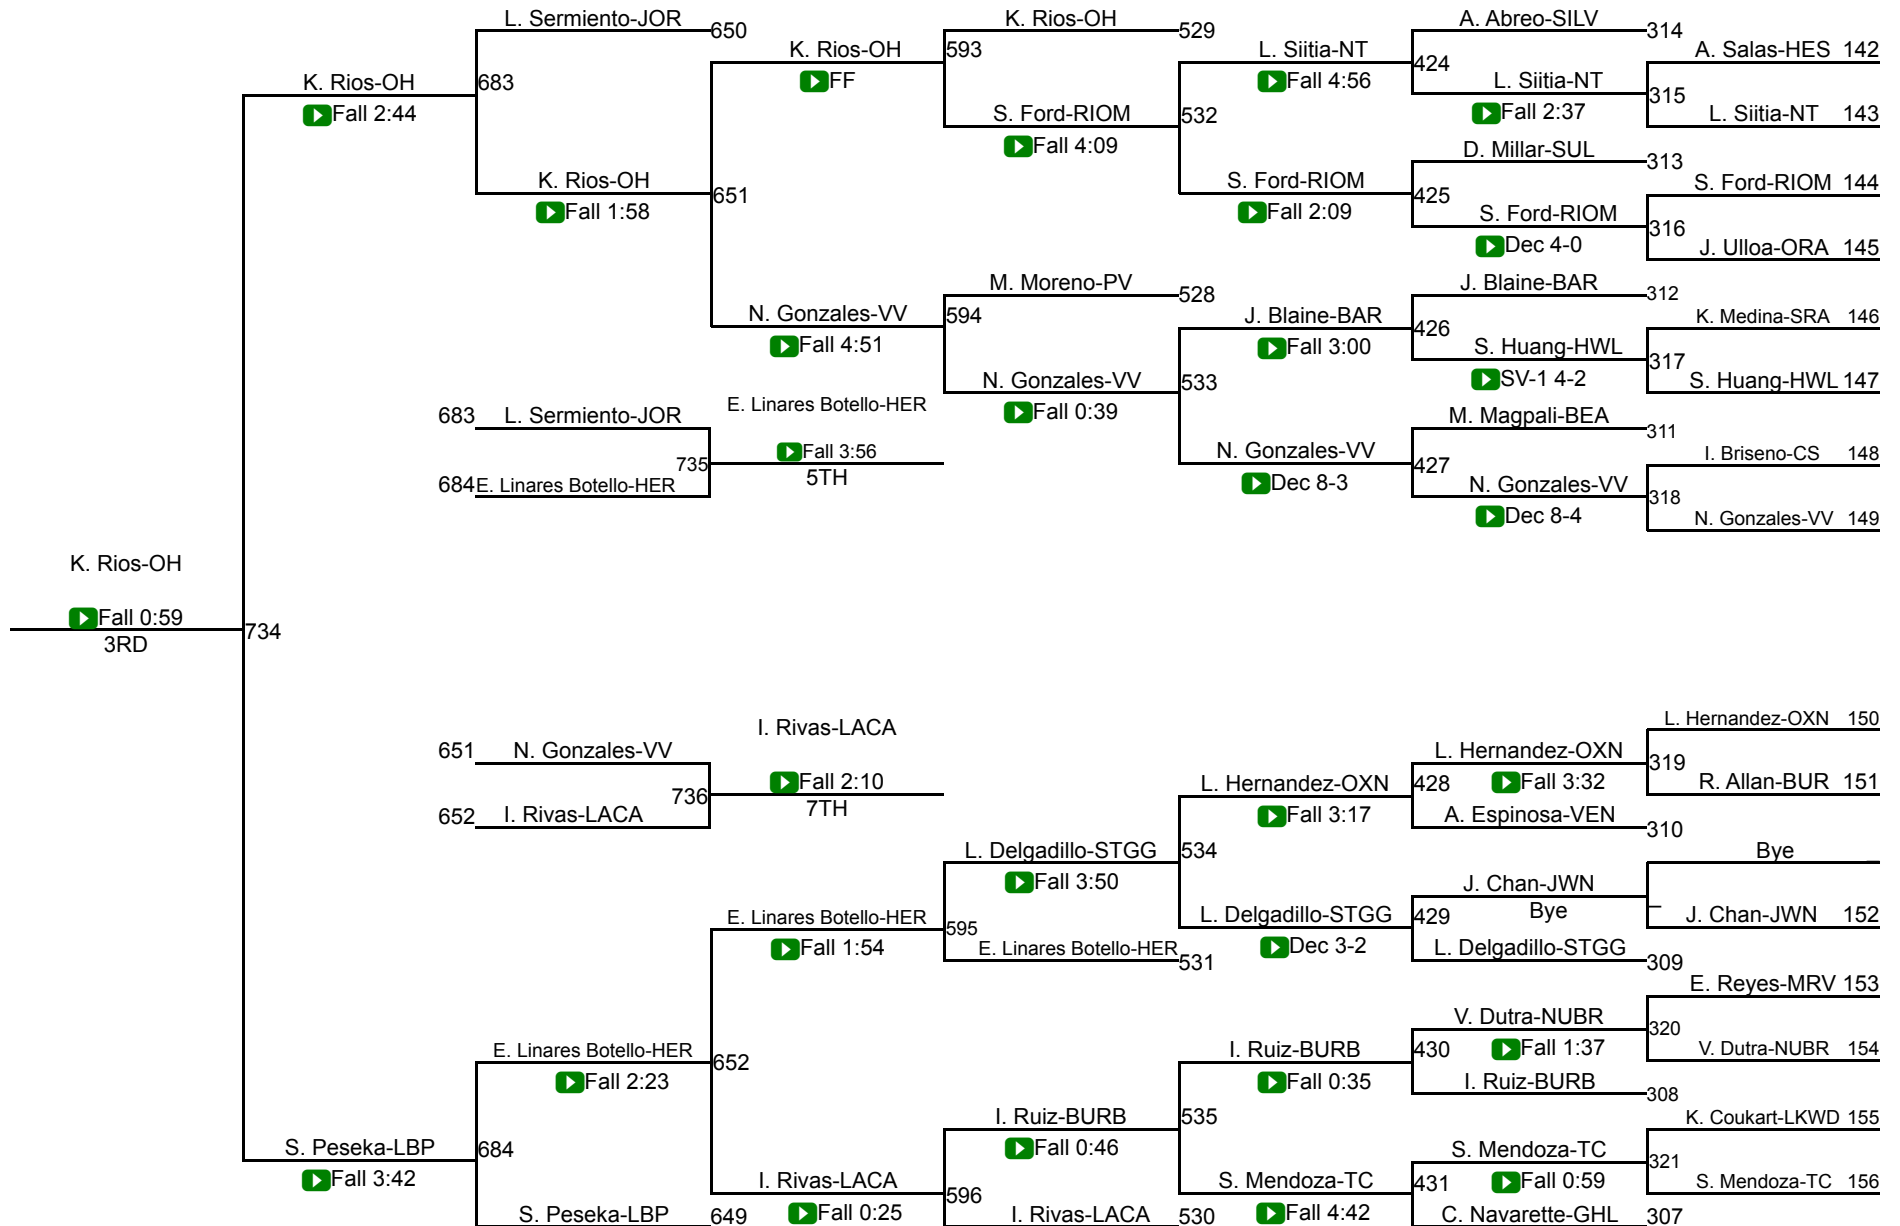

CIF Qualifier 170