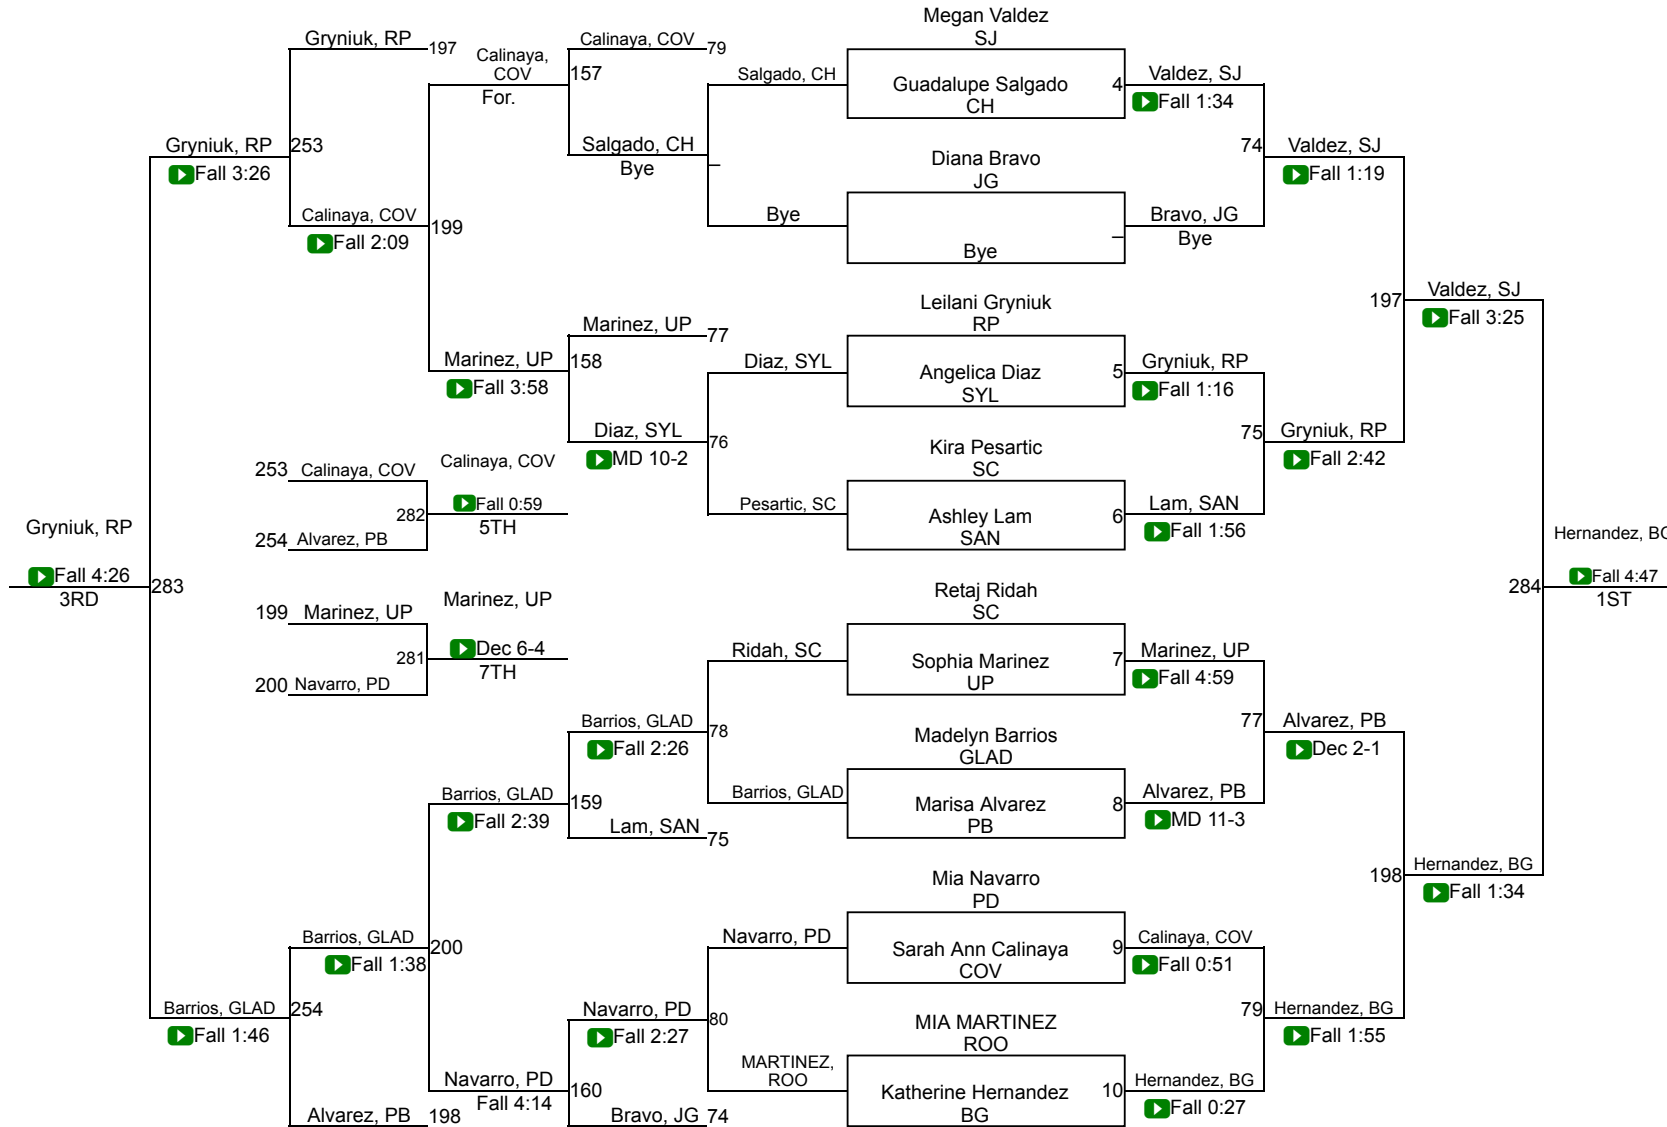

Lady Blackwatch Upland High School December 28-29, 2021

Lower Weight MVP

Samantha Alvarado
Eisenhower HS
106 Pounds

Middle Weight MVP

Tegan Nguyen
Palm Springs HS
131 Pounds

Upper Weight MVP

Galilea Garcia
Schurr HS
189 Pounds

Lady Blackwatch 2021

101

Lady Blackwatch 2021

106

Lady Blackwatch 2021

111

Lady Blackwatch 2021

116

Lady Blackwatch 2021

150

Lady Blackwatch 2021

160

Lady Blackwatch 2021

170

Lady Blackwatch 2021

189

Lady Blackwatch 2021

235