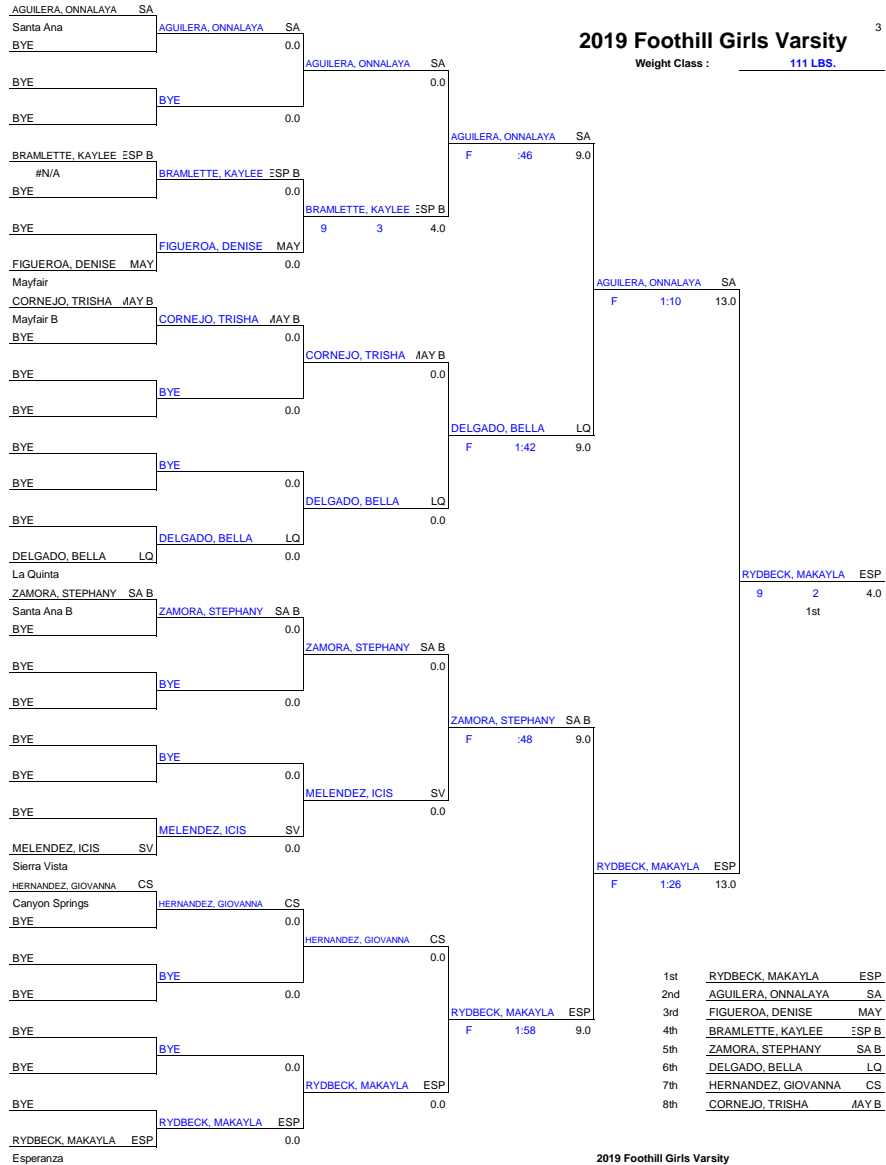

2019 Foothill Girls Varsity

3

Weight Class : 111 LBS.