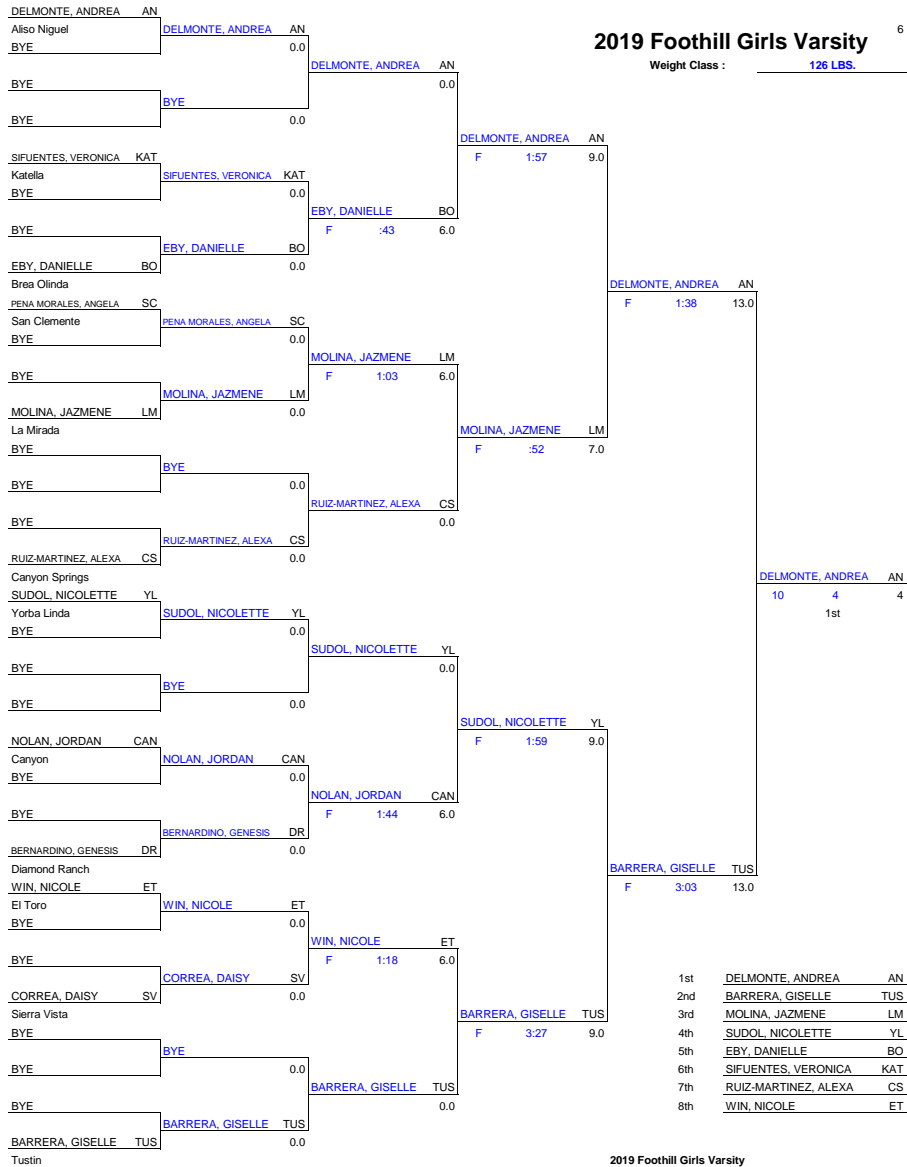

2019 Foothill Girls Varsity

Weight Class : 126 LBS.