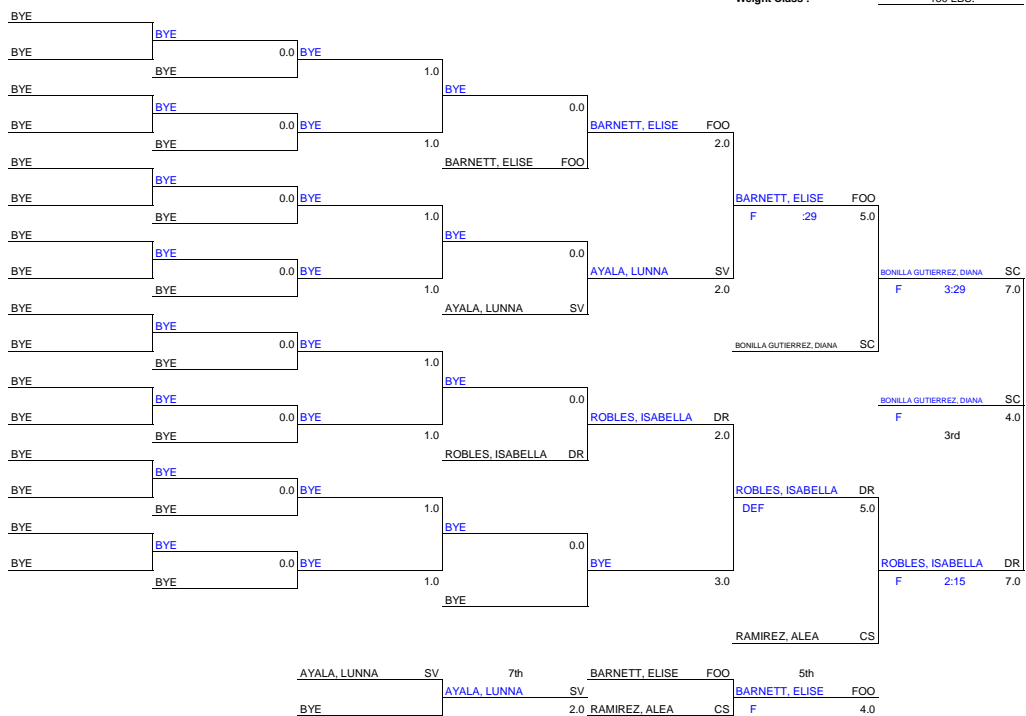

2019 Foothill Girls Varsity

10

Weight Class :

150 LBS.