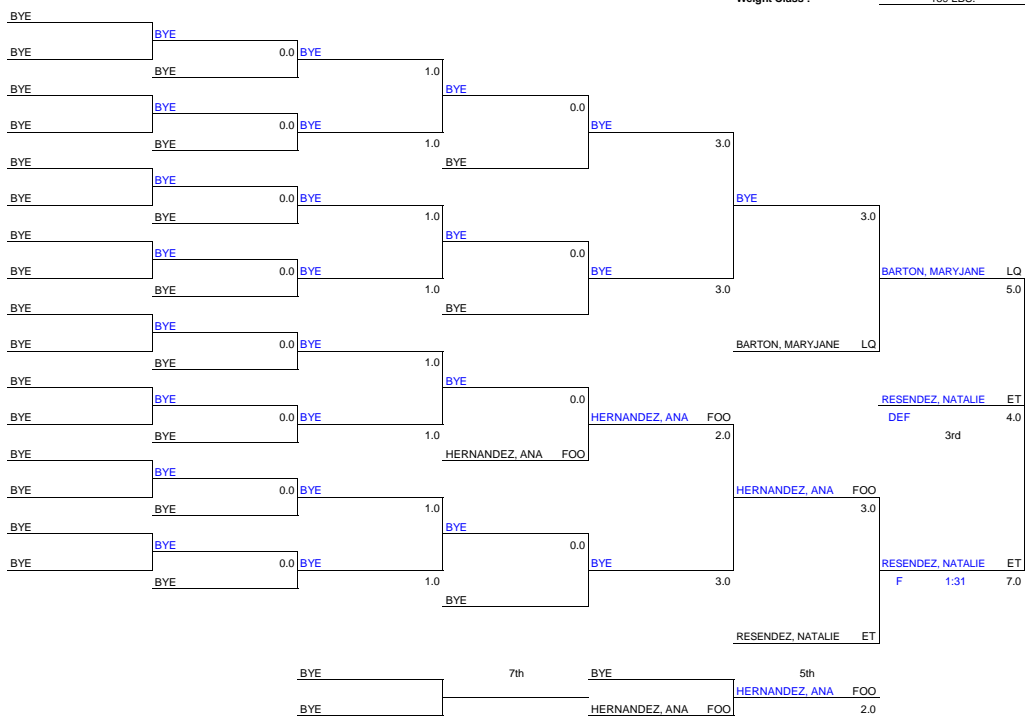

2019 Foothill Girls Varsity
Weight Class : 189 LBS.