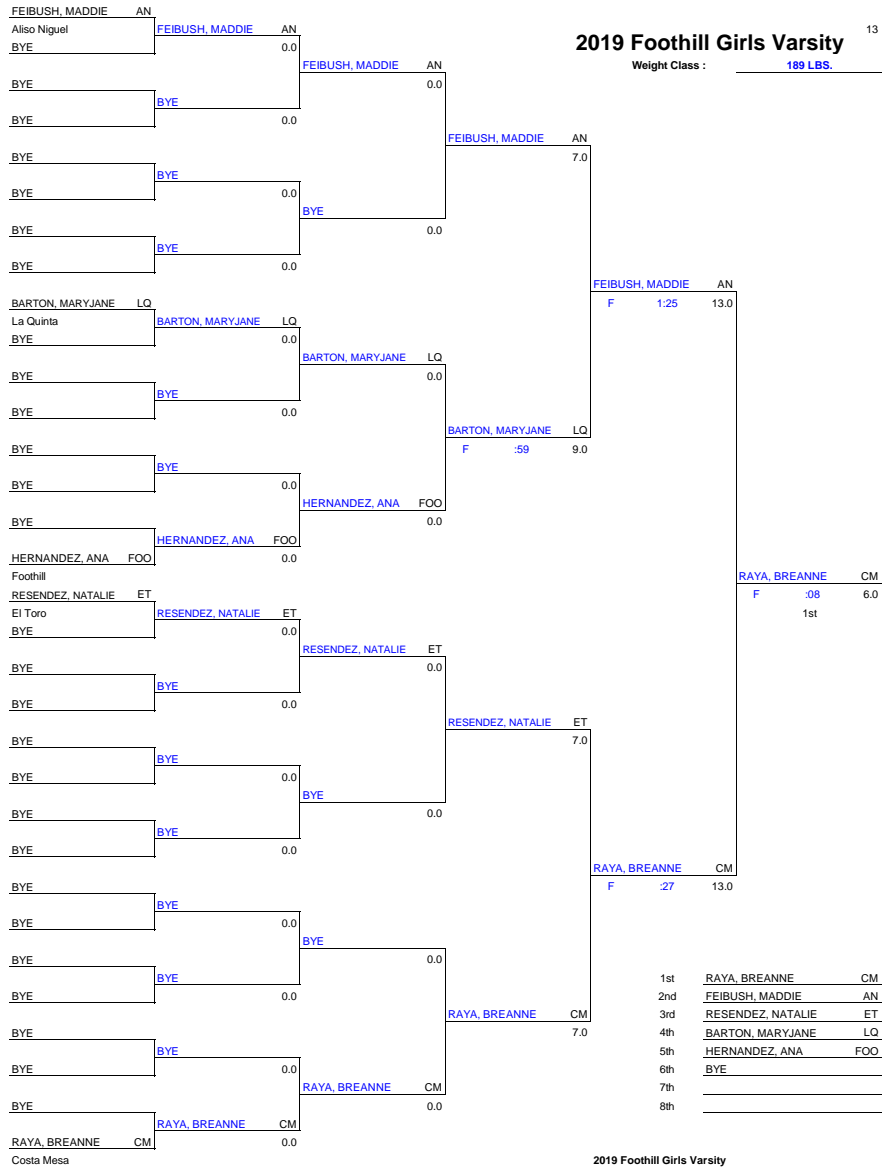

2019 Foothill Girls Varsity

13

Weight Class : 189 LBS.