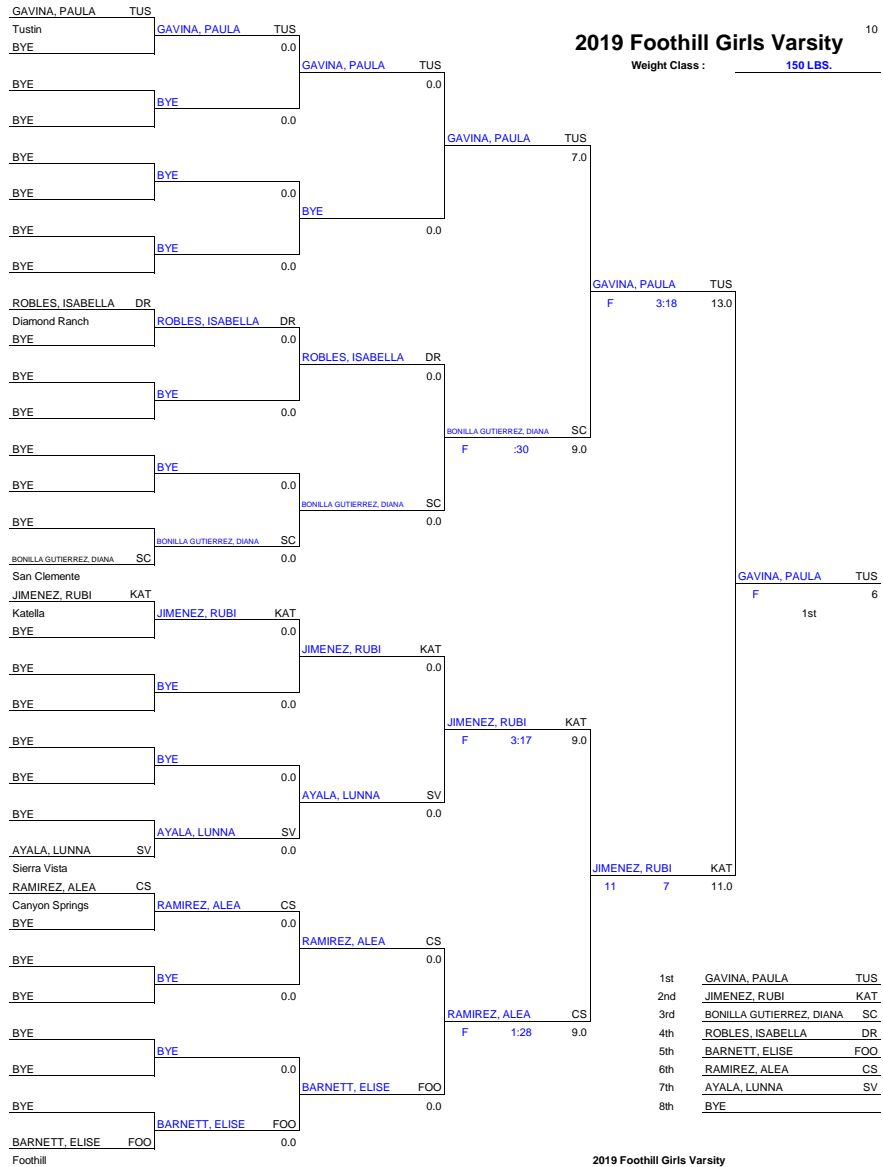

2019 Foothill Girls Varsity

10

Weight Class :

150 LBS.