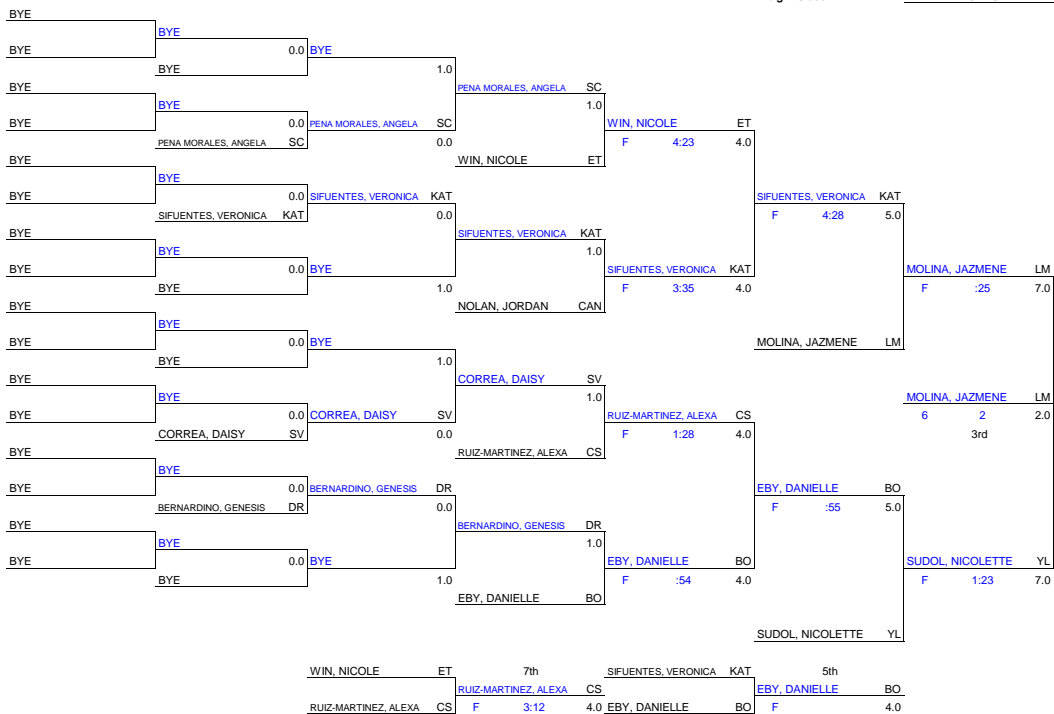

2019 Foothill Girls Varsity
Weight Class : 126 LBS.