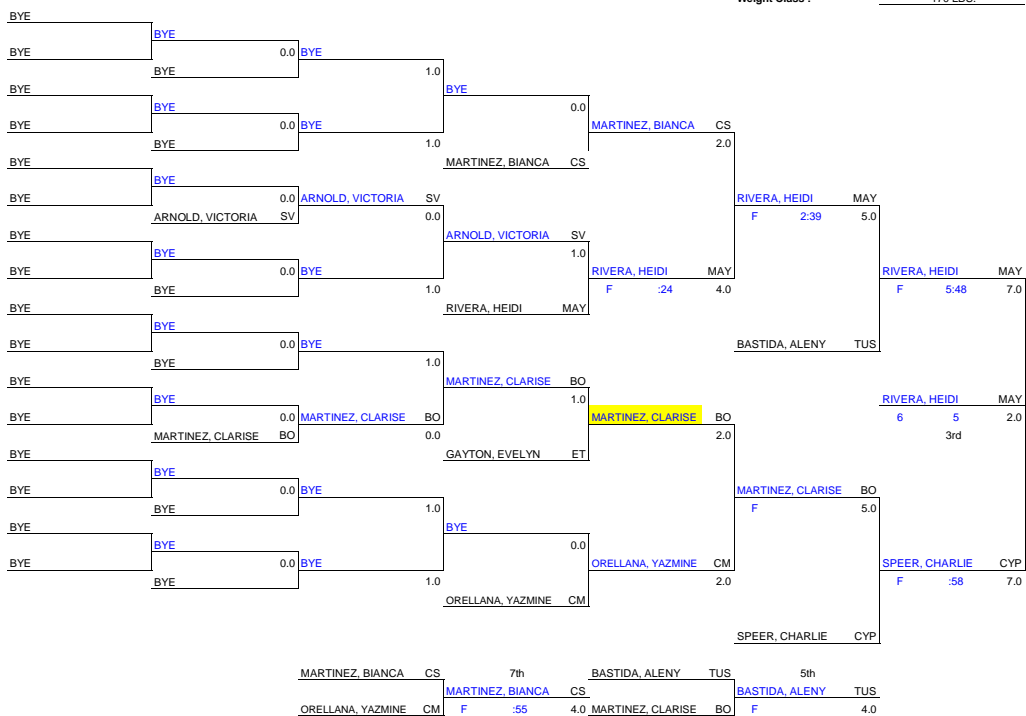

2019 Foothill Girls Varsity

10

Weight Class :

150 LBS.

2019 Foothill Girls Varsity

12

Weight Class : 170 LBS.

2019 Foothill Girls Varsity