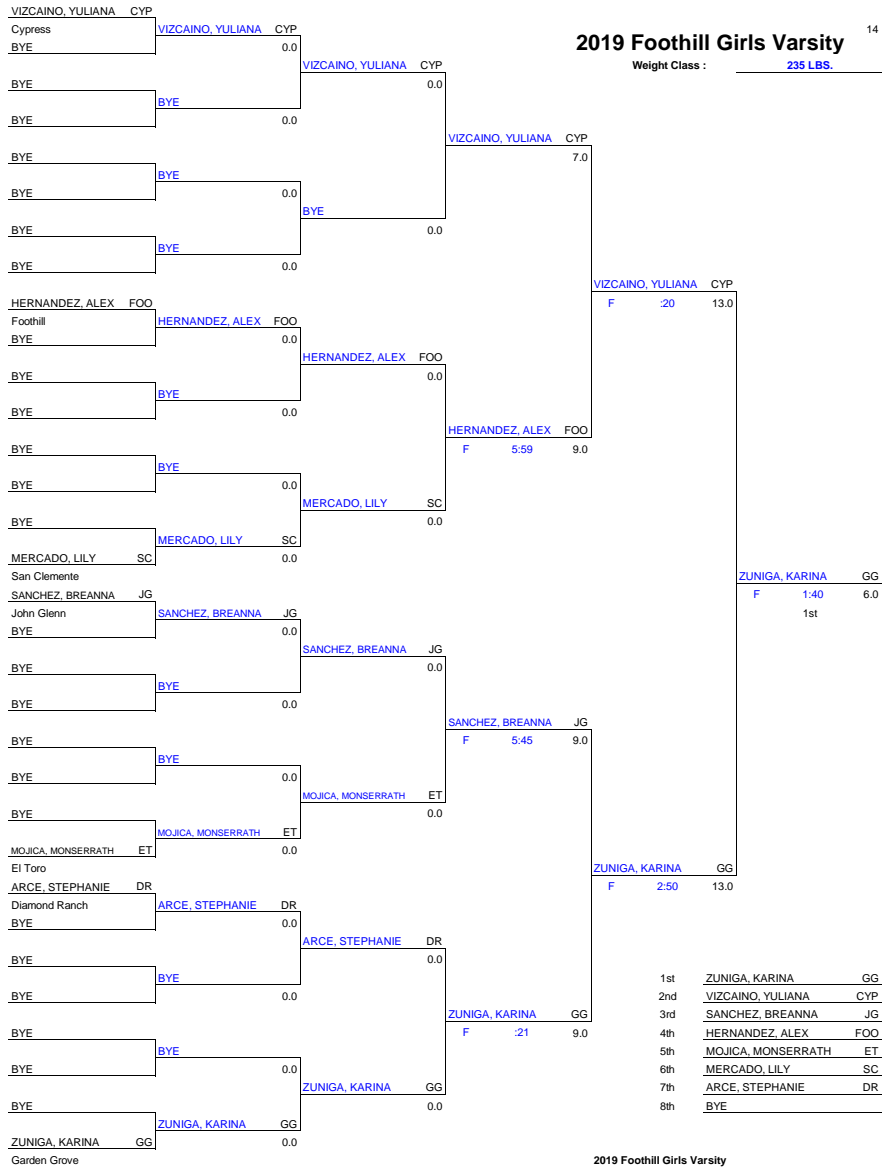

13

Weight Class : 189 LBS.

2019 Foothill Girls Varsity
Weight Class : 189 LBS.

2019 Foothill Girls Varsity

Weight Class : 235 LBS.

1st	ZUNIGA, KARINA	GG
2nd	VIZCAINO, YULIANA	CYP
3rd	SANCHEZ, BREANNA	JG
4th	HERNANDEZ, ALEX	FOO
5th	MOJICA, MONSERRATH	ET
6th	MERCADO, LILY	SC
7th	ARCE, STEPHANIE	DR
8th	BYE	