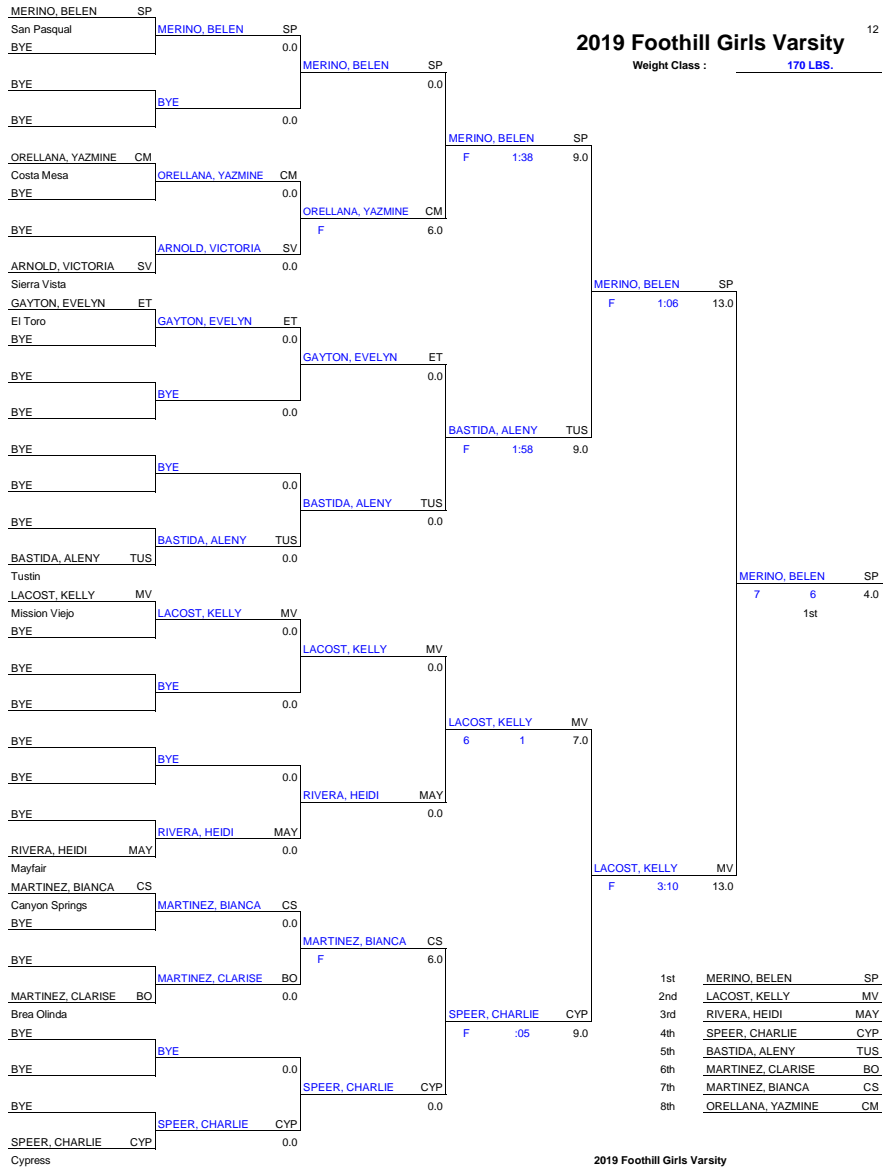

2019 Foothill Girls Varsity

10

Weight Class :

150 LBS.

2019 Foothill Girls Varsity

12

Weight Class : 170 LBS.

2019 Foothill Girls Varsity