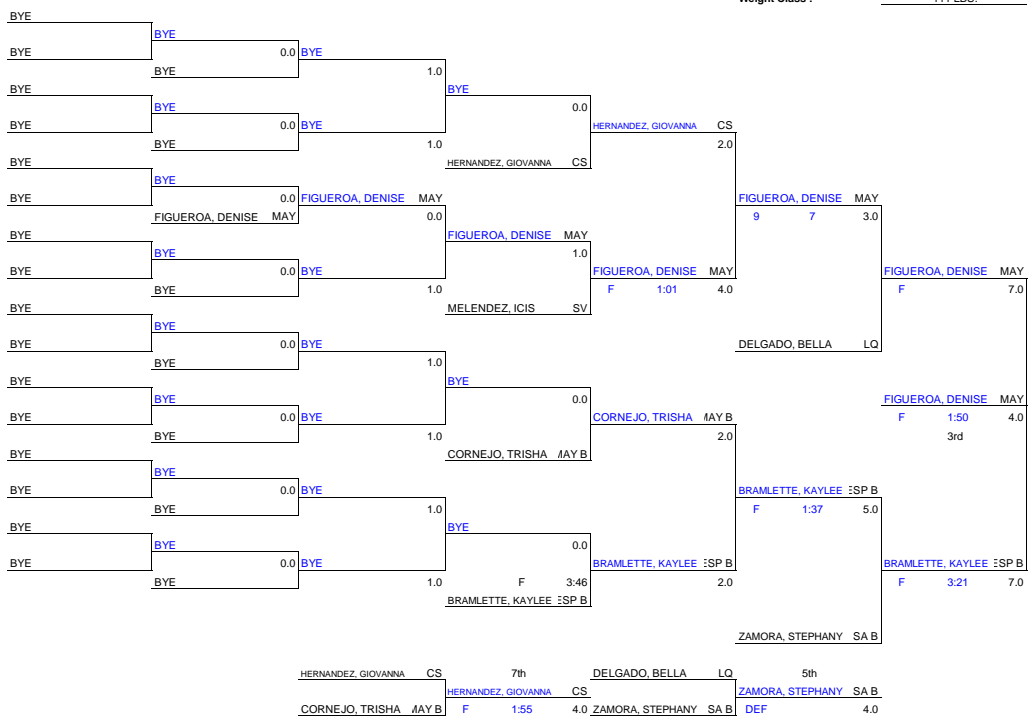

2019 Foothill Girls Varsity

3

Weight Class : 111 LBS.