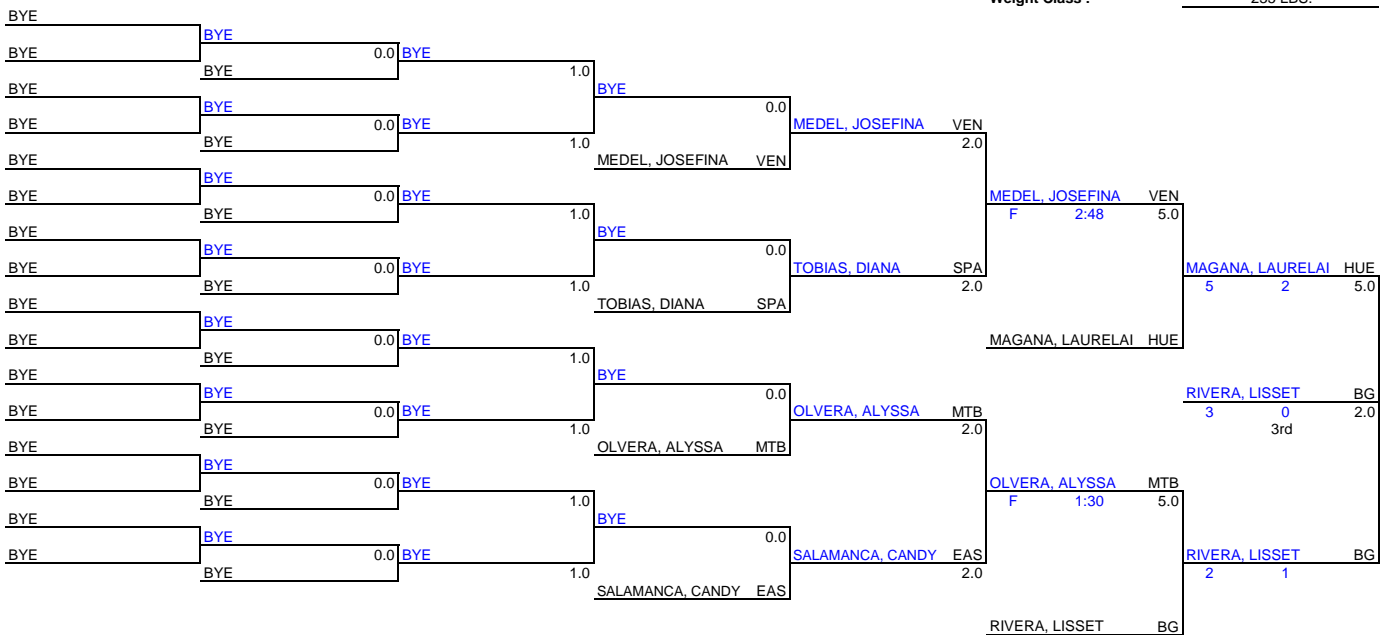

2019 Girls CIF Northern @ Camarillo Weight Class : 235 LBS.

TOBIAS, DIANA SPA 7th
SALAMANCA, CANDY EAS F 2:05 4.0
TOBIAS, DIANA SPA 7th
MEDEL, JOSEFINA VEN 5th
MEDEL, JOSEFINA VEN F 3:11 4.0
OLVERA, ALYSSA MTB