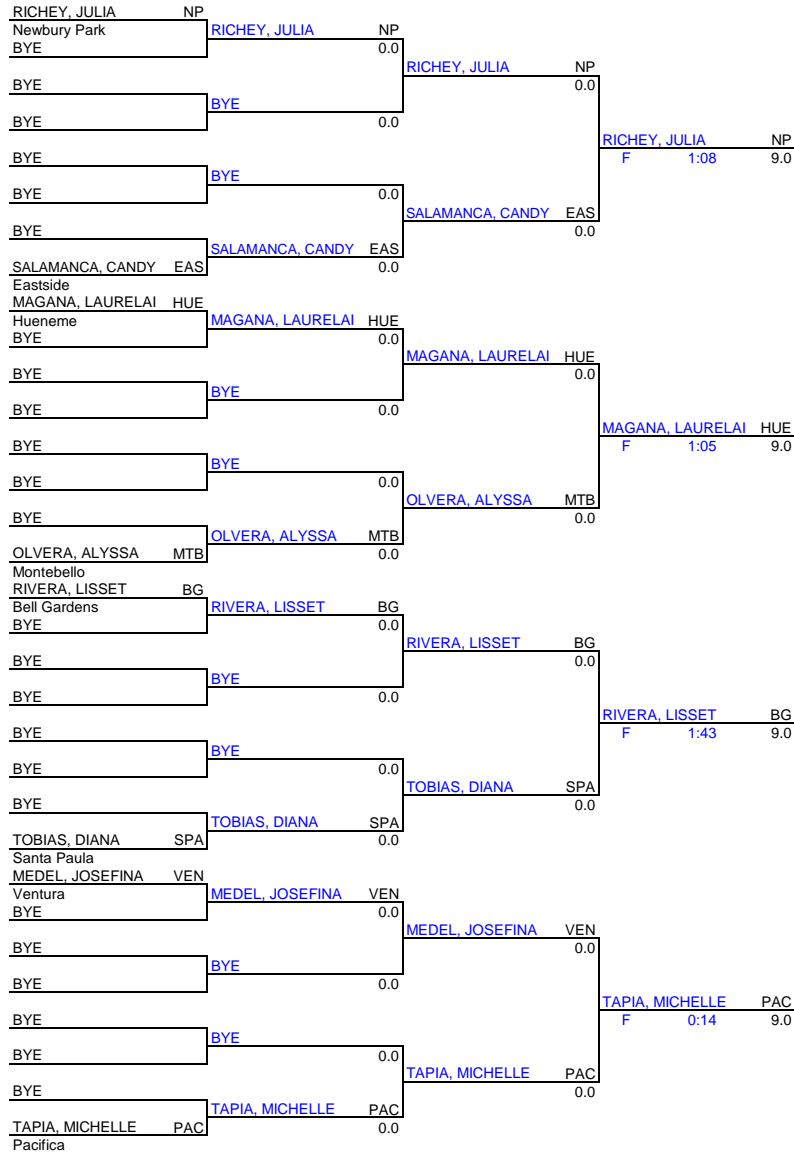

2019 Girls CIF Northern @ Cam: Weight Class : 235 LBS.

RICHEY, JULIA NP
F :18 6.0
1st

- 1st RICHEY, JULIA NP
- 2nd TAPIA, MICHELLE PAC
- 3rd RIVERA, LISSET BG
- 4th MAGANA, LAURELAI HUE
- 5th MEDEL, JOSEFINA VEN
- 6th OLVERA, ALYSSA MTB
- 7th TOBIAS, DIANA SPA
- 8th SALAMANCA, CANDY EAS