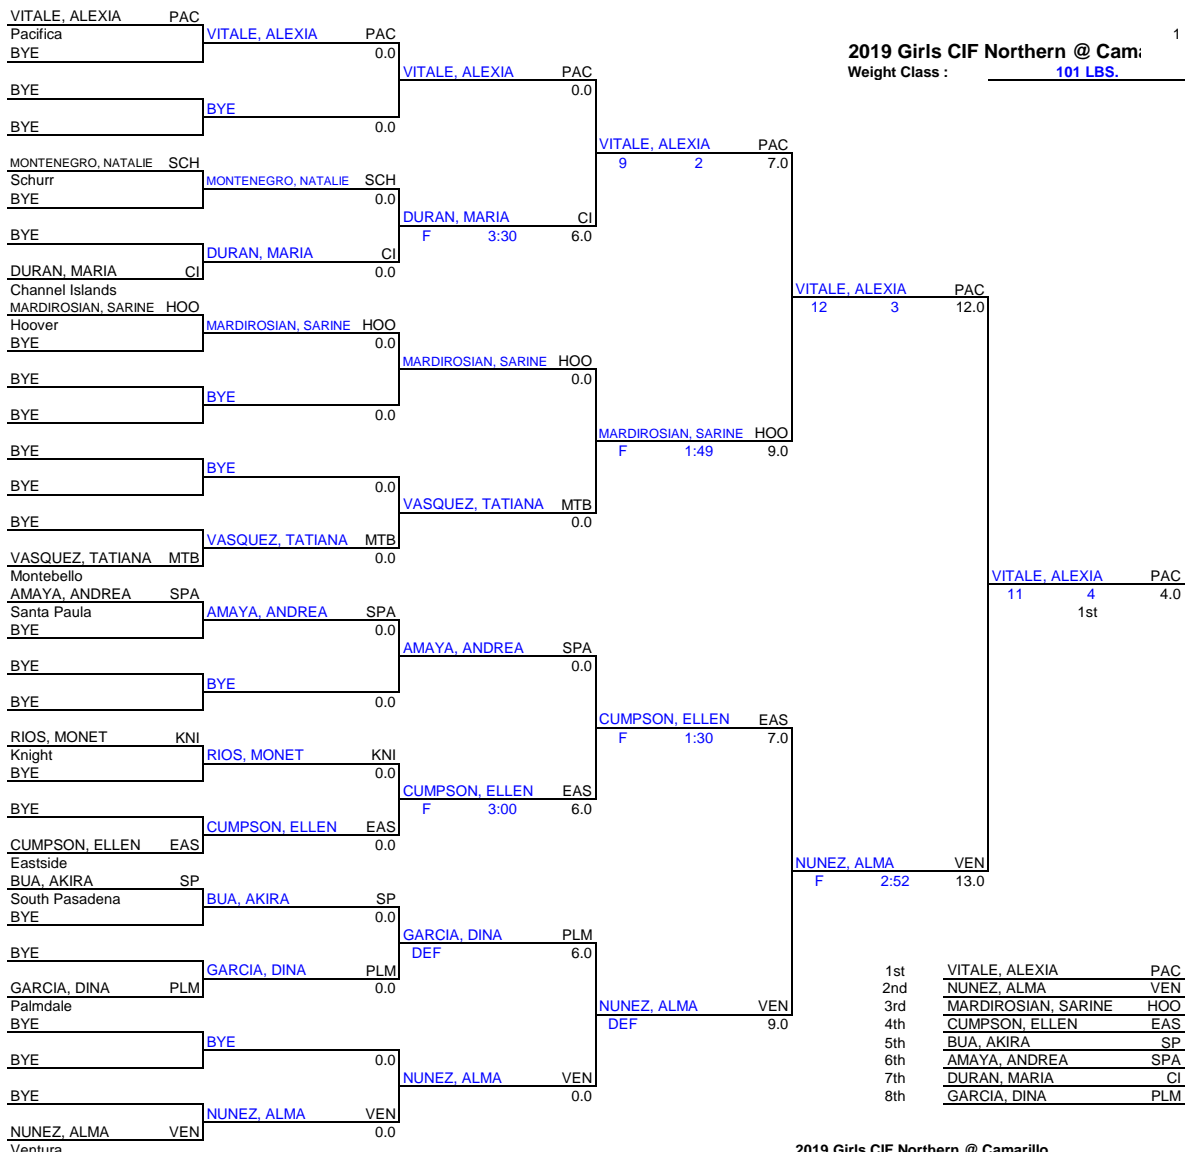

2019 Girls CIF Northern @ Cam: Weight Class : 101 LBS.

- 1st VITALE, ALEXIA PAC
- 2nd NUNEZ, ALMA VEN
- 3rd MARDIROSIAN, SARINE HOO
- 4th CUMPSON, ELLEN EAS
- 5th BUA, AKIRA SP
- 6th AMAYA, ANDREA SPA
- 7th DURAN, MARIA CI
- 8th GARCIA, DINA PLM

2019 Girls CIF Northern @ Camarillo Weight Class : 101 LBS.

2019 Girls CIF Northern @ Cam: Weight Class : 126 LBS.

TUITE, MARY MRV Monrovia BYE	TUITE, MARY MRV 0.0	TUITE, MARY MRV F 4:37 6.0	
HOLT, SUMMER SV Simi Valley SERRANO, SHIRLEY BG Bell Gardens GABRIANA, CHLOE LOM Lompoc BYE	SERRANO, SHIRLEY BG f 3:56 4.0	ARRINGTON, ALLY SMO F 3:30 7.0	
BYE	ARRINGTON, ALLY SMO 0.0	ARRINGTON, ALLY SMO F :12 6.0	
ARRINGTON, ALLY SMO San Marino DE LA TORRE, ALONDRA SCH Schurr BYE	ARRINGTON, ALLY SMO 0.0	ARRINGTON, ALLY SMO 9 2 11.0	
BYE	DE LA TORRE, ALONDRA SCH 0.0	DE LA TORRE, ALONDRA SCH F 3:45 6.0	
MATA, IANY KNI Knight GOMEZ, MAIRELY SPA Santa Paula BYE	MATA, IANY KNI 0.0	HERNANDEZ, ERICKA VEN F :55 7.0	
BYE	GOMEZ, MAIRELY SPA 0.0	HERNANDEZ, ERICKA VEN F 1:06 6.0	
HERNANDEZ, ERICKA VEN Ventura OLIVA, NAHOMY TO Thousand Oaks BYE	HERNANDEZ, ERICKA VEN 0.0	ARRINGTON, ALLY SMO 12 3 5 1st	
BYE	OLIVA, NAHOMY TO 0.0	OLIVA, NAHOMY TO DEF 6.0	
ZAMORA, WENDY SG San Gabriel GOMEZ, MIRYAM OXN Oxnard BYE	ZAMORA, WENDY SG 0.0	OLIVA, NAHOMY TO F 3:30 7.0	
BYE	GOMEZ, MIRYAM OXN 0.0	CAPPELLUCCI, SHAIANN PAC F 1:24 6.0	
CAPPELLUCCI, SHAIANN PAC Pacifica ABADILLO, JACQUELINE PLM Palmdale BYE	CAPPELLUCCI, SHAIANN PAC 0.0	OLIVA, NAHOMY TO F 5:45 13.0	
BYE	ABADILLO, JACQUELINE PLM 0.0	ABADILLO, JACQUELINE PLM 13 7 4.0	
MENDOZA, MARISOL HUE Hueneme UWABO, SARAH SP South Pasadena BYE	MENDOZA, MARISOL HUE 0.0	FRANCISCO, SHYENNE QH F 2:45 7.0	
BYE	UWABO, SARAH SP 0.0	FRANCISCO, SHYENNE QH F 1:15 6.0	
FRANCISCO, SHYENNE QH Quartz Hill	FRANCISCO, SHYENNE QH 0.0		