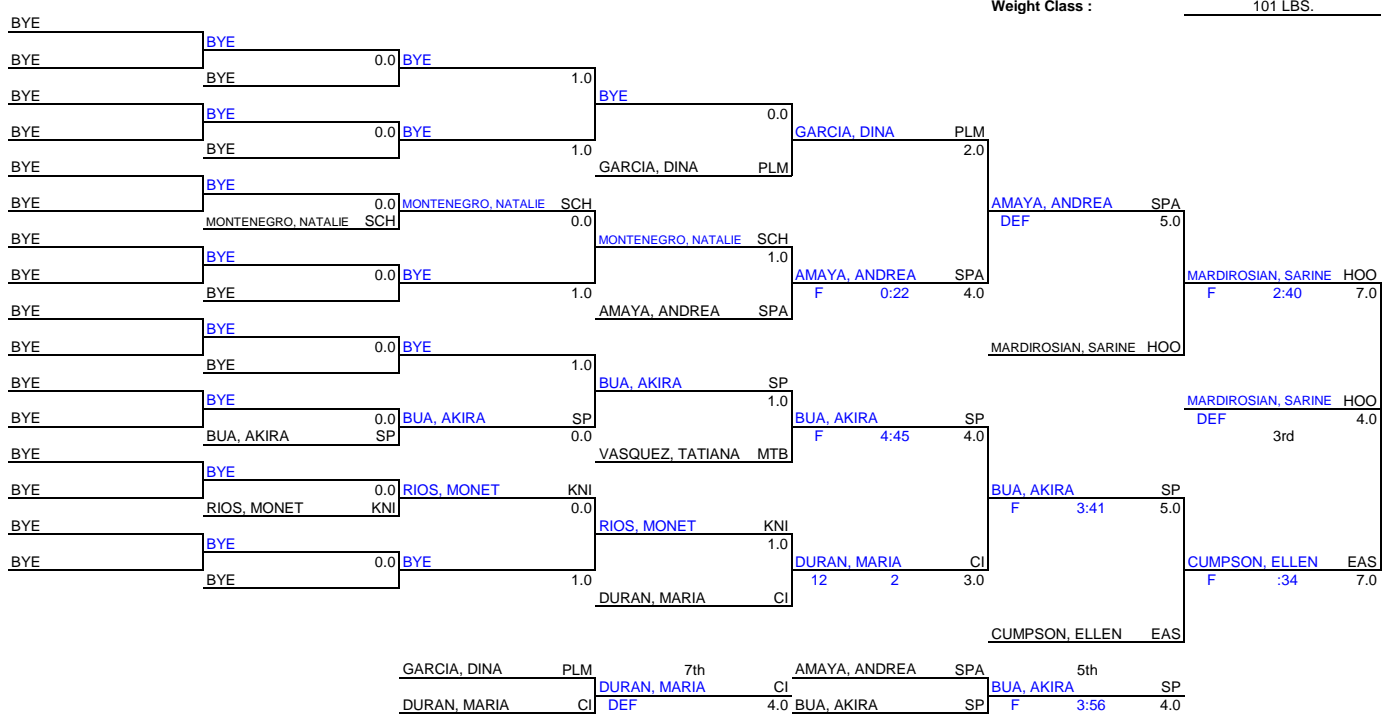

2019 Girls CIF Northern @ Cam: Weight Class : 101 LBS.

- 1st VITALE, ALEXIA PAC
- 2nd NUNEZ, ALMA VEN
- 3rd MARDIROSIAN, SARINE HOO
- 4th CUMPSON, ELLEN EAS
- 5th BUA, AKIRA SP
- 6th AMAYA, ANDREA SPA
- 7th DURAN, MARIA CI
- 8th GARCIA, DINA PLM

2019 Girls CIF Northern @ Camarillo Weight Class : 101 LBS.

2019 Girls CIF Northern @ Cam: Weight Class : 126 LBS.

TUITE, MARY MRV Monrovia BYE	TUITE, MARY MRV 0.0	TUITE, MARY MRV F 4:37 6.0	
HOLT, SUMMER SV Simi Valley SERRANO, SHIRLEY BG Bell Gardens GABRIANA, CHLOE LOM Lompoc BYE	SERRANO, SHIRLEY BG f 3:56 4.0	ARRINGTON, ALLY SMO F 3:30 7.0	
BYE	ARRINGTON, ALLY SMO 0.0	ARRINGTON, ALLY SMO F :12 6.0	
ARRINGTON, ALLY SMO San Marino DE LA TORRE, ALONDRA SCH Schurr BYE	ARRINGTON, ALLY SMO 0.0	ARRINGTON, ALLY SMO 9 2 11.0	
BYE	DE LA TORRE, ALONDRA SCH 0.0	DE LA TORRE, ALONDRA SCH F 3:45 6.0	
MATA, IANY KNI Knight GOMEZ, MAIRELY SPA Santa Paula BYE	MATA, IANY KNI 0.0	HERNANDEZ, ERICKA VEN F :55 7.0	
BYE	GOMEZ, MAIRELY SPA 0.0	HERNANDEZ, ERICKA VEN F 1:06 6.0	
HERNANDEZ, ERICKA VEN Ventura OLIVA, NAHOMY TO Thousand Oaks BYE	HERNANDEZ, ERICKA VEN 0.0	ARRINGTON, ALLY SMO 12 3 5 1st	
BYE	OLIVA, NAHOMY TO 0.0	OLIVA, NAHOMY TO DEF 6.0	
ZAMORA, WENDY SG San Gabriel GOMEZ, MIRYAM OXN Oxnard BYE	ZAMORA, WENDY SG 0.0	OLIVA, NAHOMY TO F 3:30 7.0	
BYE	GOMEZ, MIRYAM OXN 0.0	CAPPELLUCCI, SHAIANN PAC F 1:24 6.0	
CAPPELLUCCI, SHAIANN PAC Pacifica ABADILLO, JACQUELINE PLM Palmdale BYE	CAPPELLUCCI, SHAIANN PAC 0.0	OLIVA, NAHOMY TO F 5:45 13.0	
BYE	ABADILLO, JACQUELINE PLM 0.0	ABADILLO, JACQUELINE PLM 13 7 4.0	
MENDOZA, MARISOL HUE Hueneme UWABO, SARAH SP South Pasadena BYE	MENDOZA, MARISOL HUE 0.0	FRANCISCO, SHYENNE QH F 2:45 7.0	
BYE	UWABO, SARAH SP 0.0	FRANCISCO, SHYENNE QH F 1:15 6.0	
FRANCISCO, SHYENNE QH Quartz Hill	FRANCISCO, SHYENNE QH 0.0		