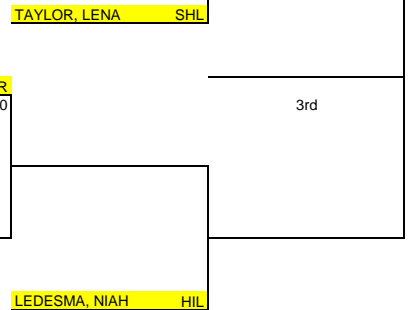

2019 Girls CIF Regional @ Hillci
Weight Class : 126 LBS.

Table listing athletes, schools, and times for the 2019 Girls CIF Regional @ Hillci. Includes names like ZEPEDA, CINDY and schools like Palm Springs and Vista Murrieta.

ZEPEDA, CINDY PS
DEF 1st 6

- 1st ZEPEDA, CINDY PS
  2nd JARA, LUISITA PVY
  3rd
  4th
  5th
  6th
  7th
  8th

2019 Girls CIF Regional @ Hillcrest High School
Weight Class : 126 LBS.

Table listing athletes, schools, and times for the 2019 Girls CIF Regional @ Hillcrest High School. Includes names like LARIMER, KYLEE and schools like Vista Murrieta and Hamilton.