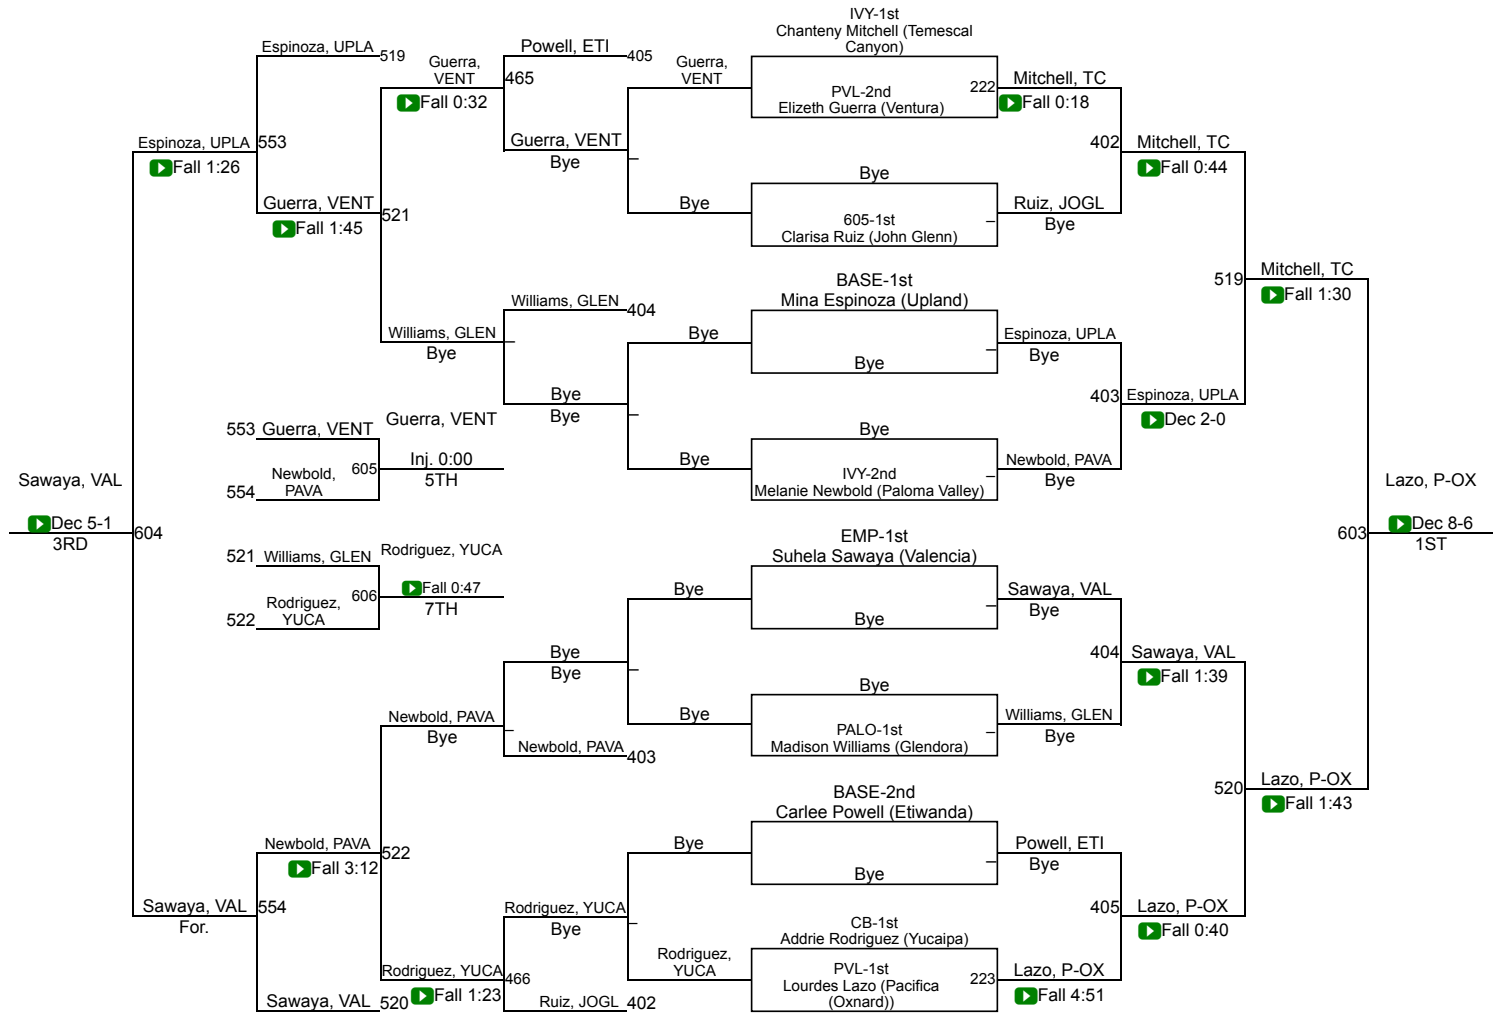

2022 Girls CIF-SS Individuals Northern Division