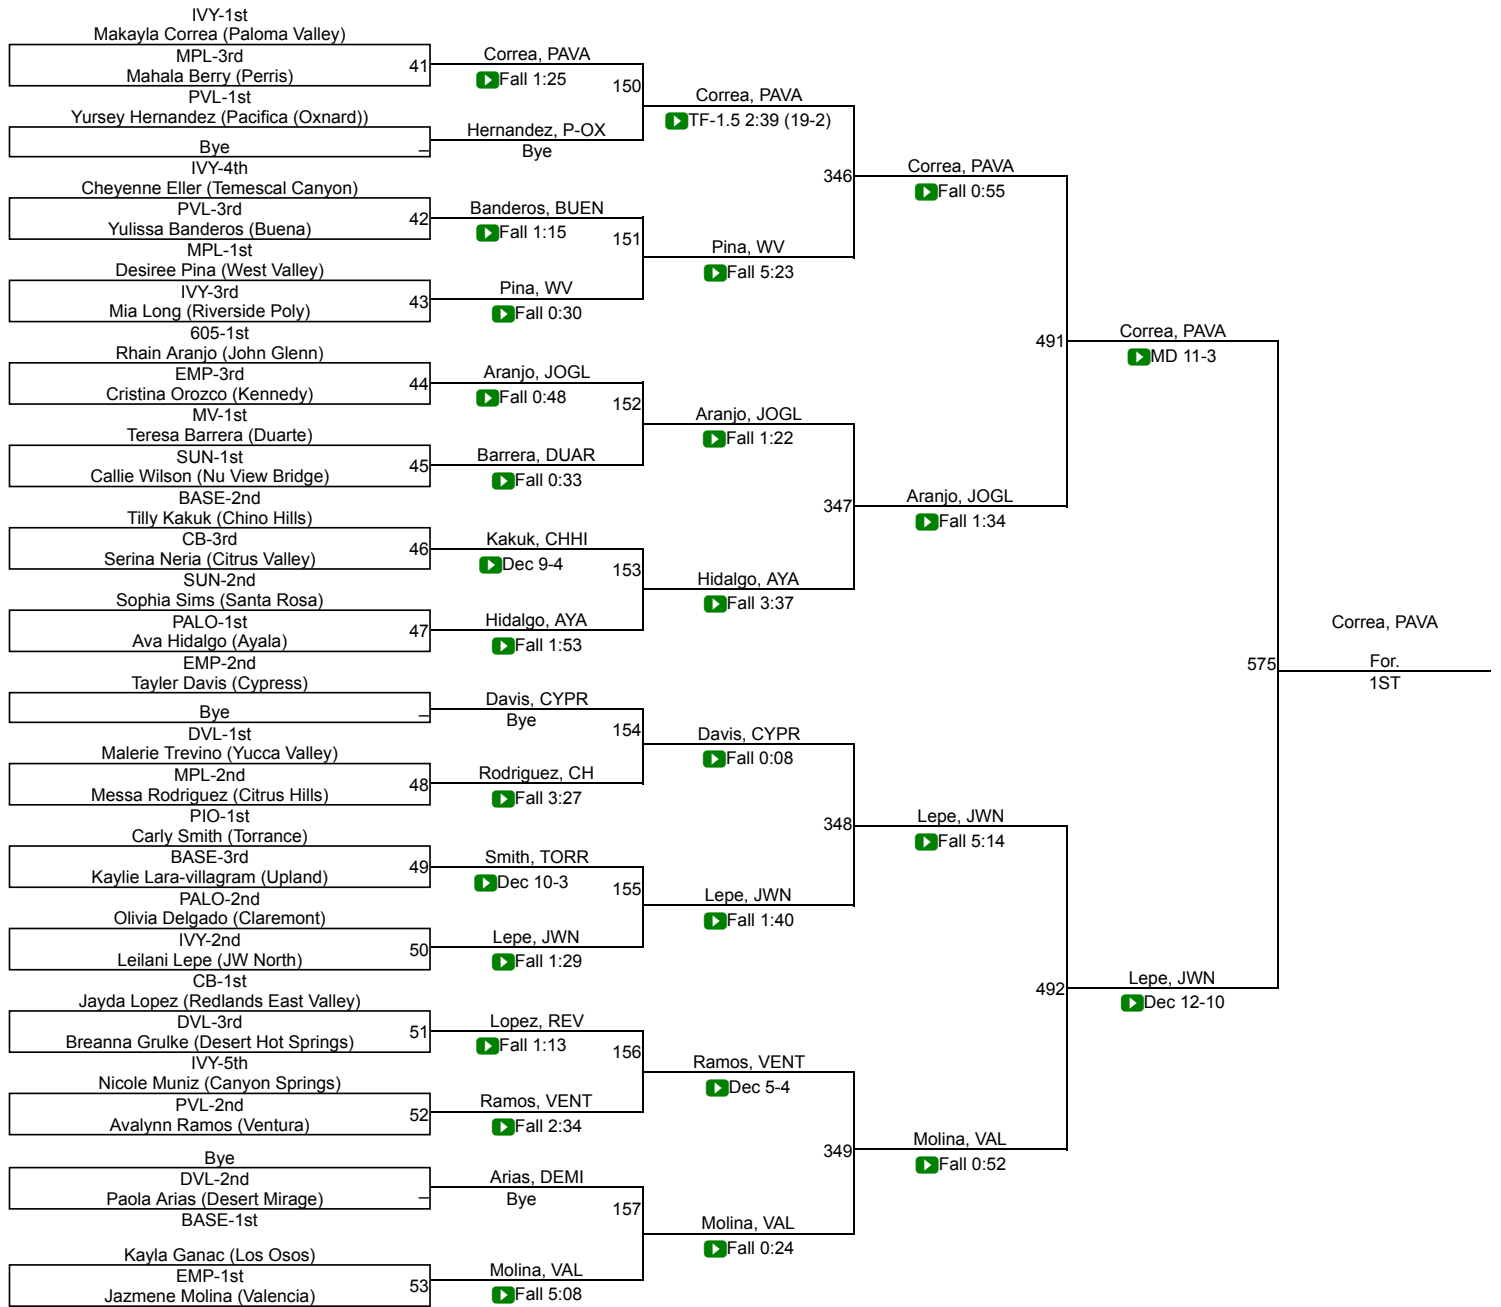

2022 Girls CIF-SS Individuals Northern Division