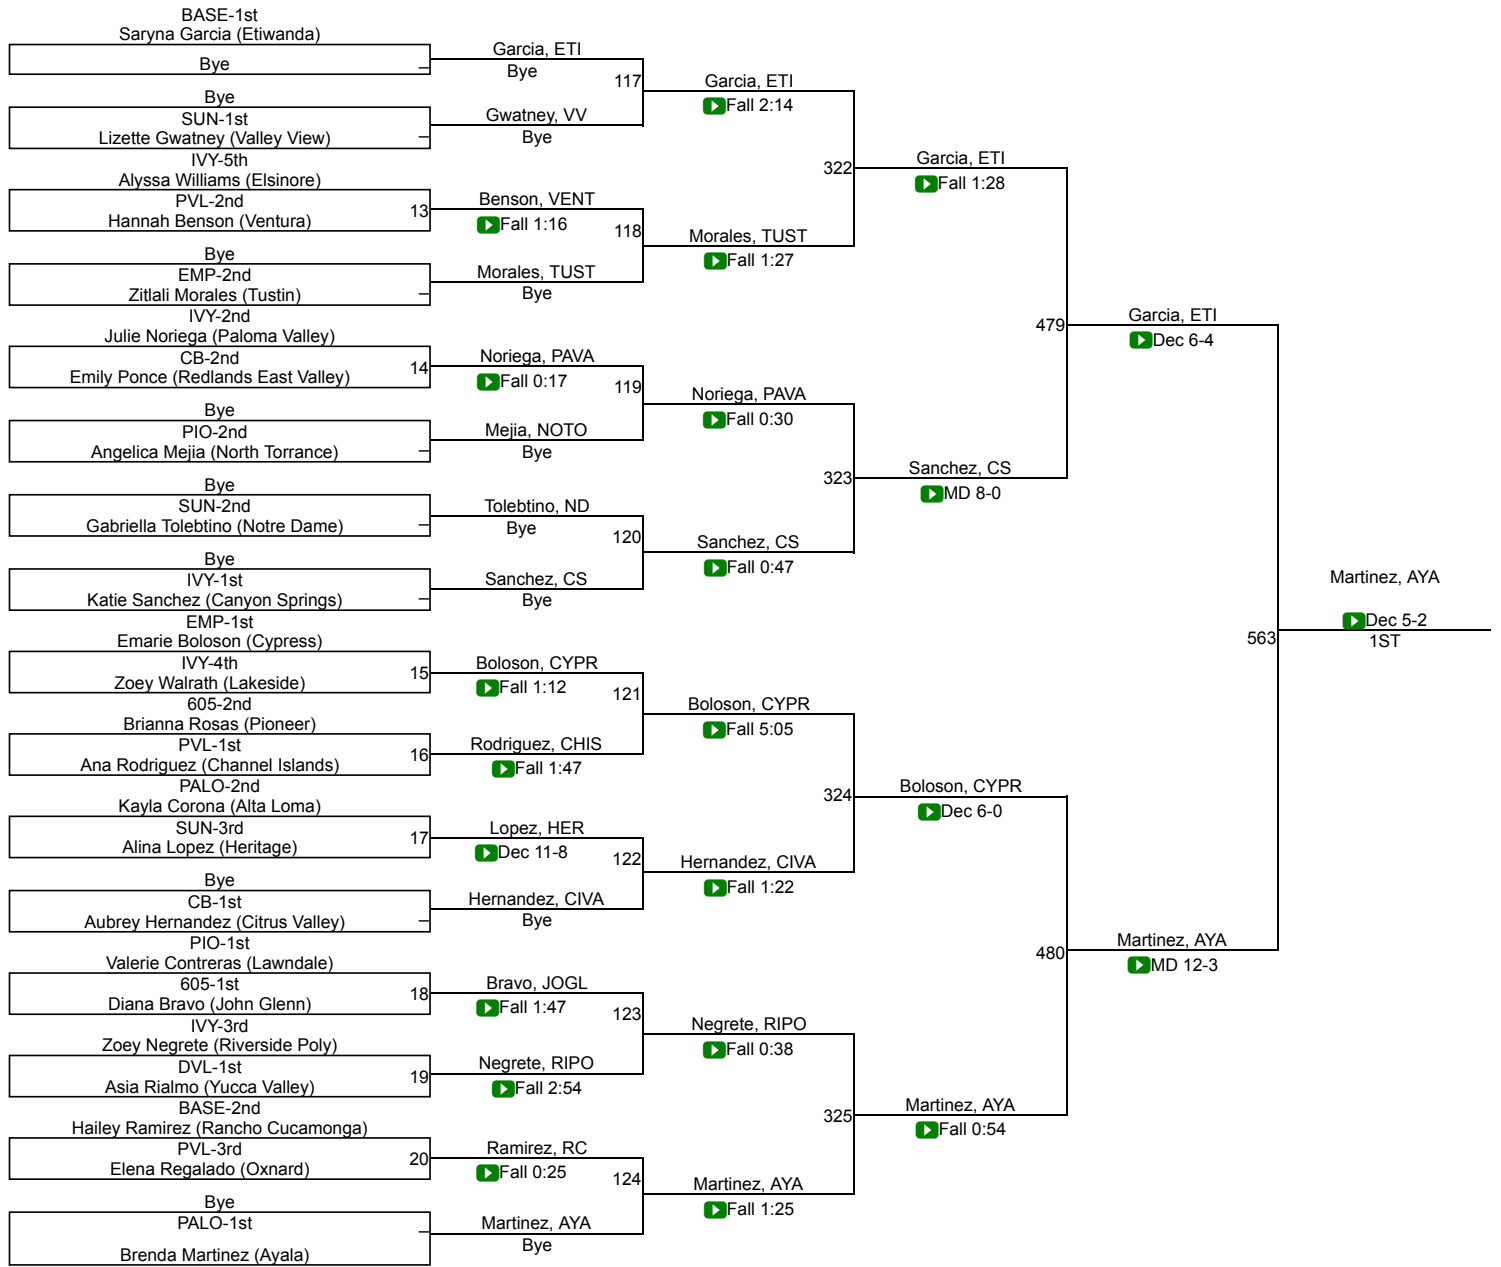

2022 Girls CIF-SS Individuals Northern Division