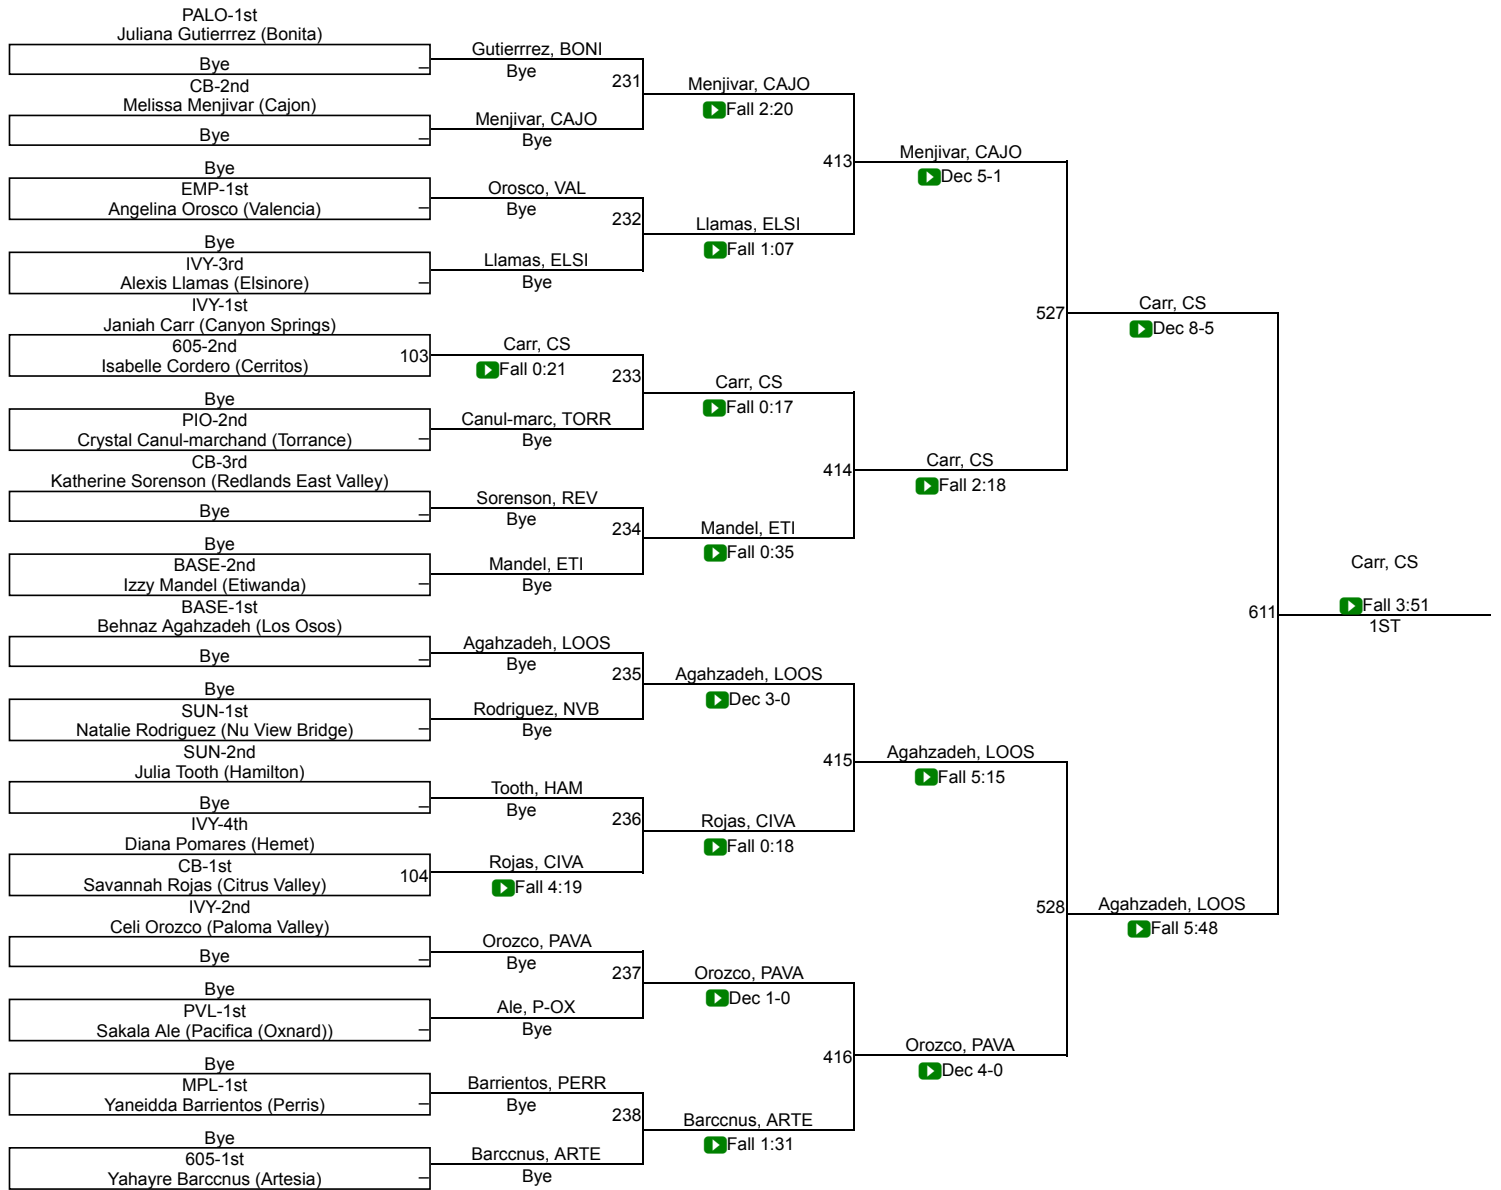

2022 Girls CIF-SS Individuals Northern Division