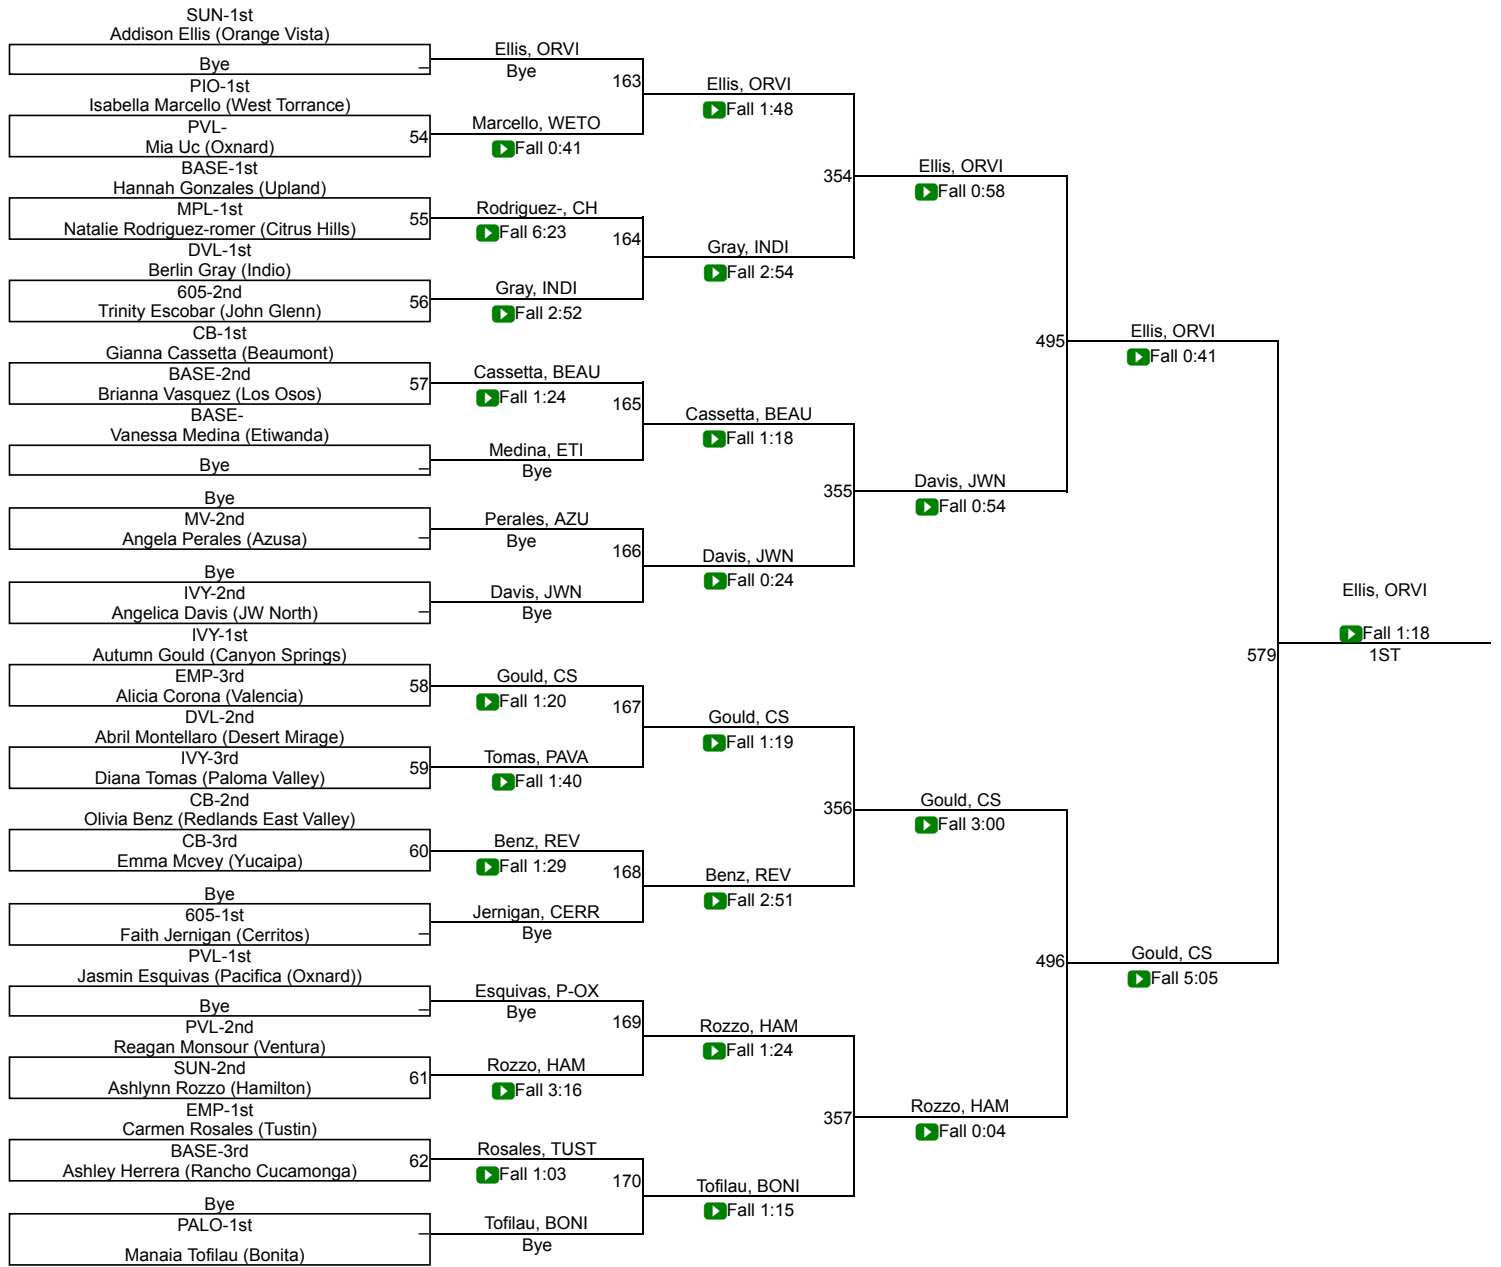

2022 Girls CIF-SS Individuals Northern Division