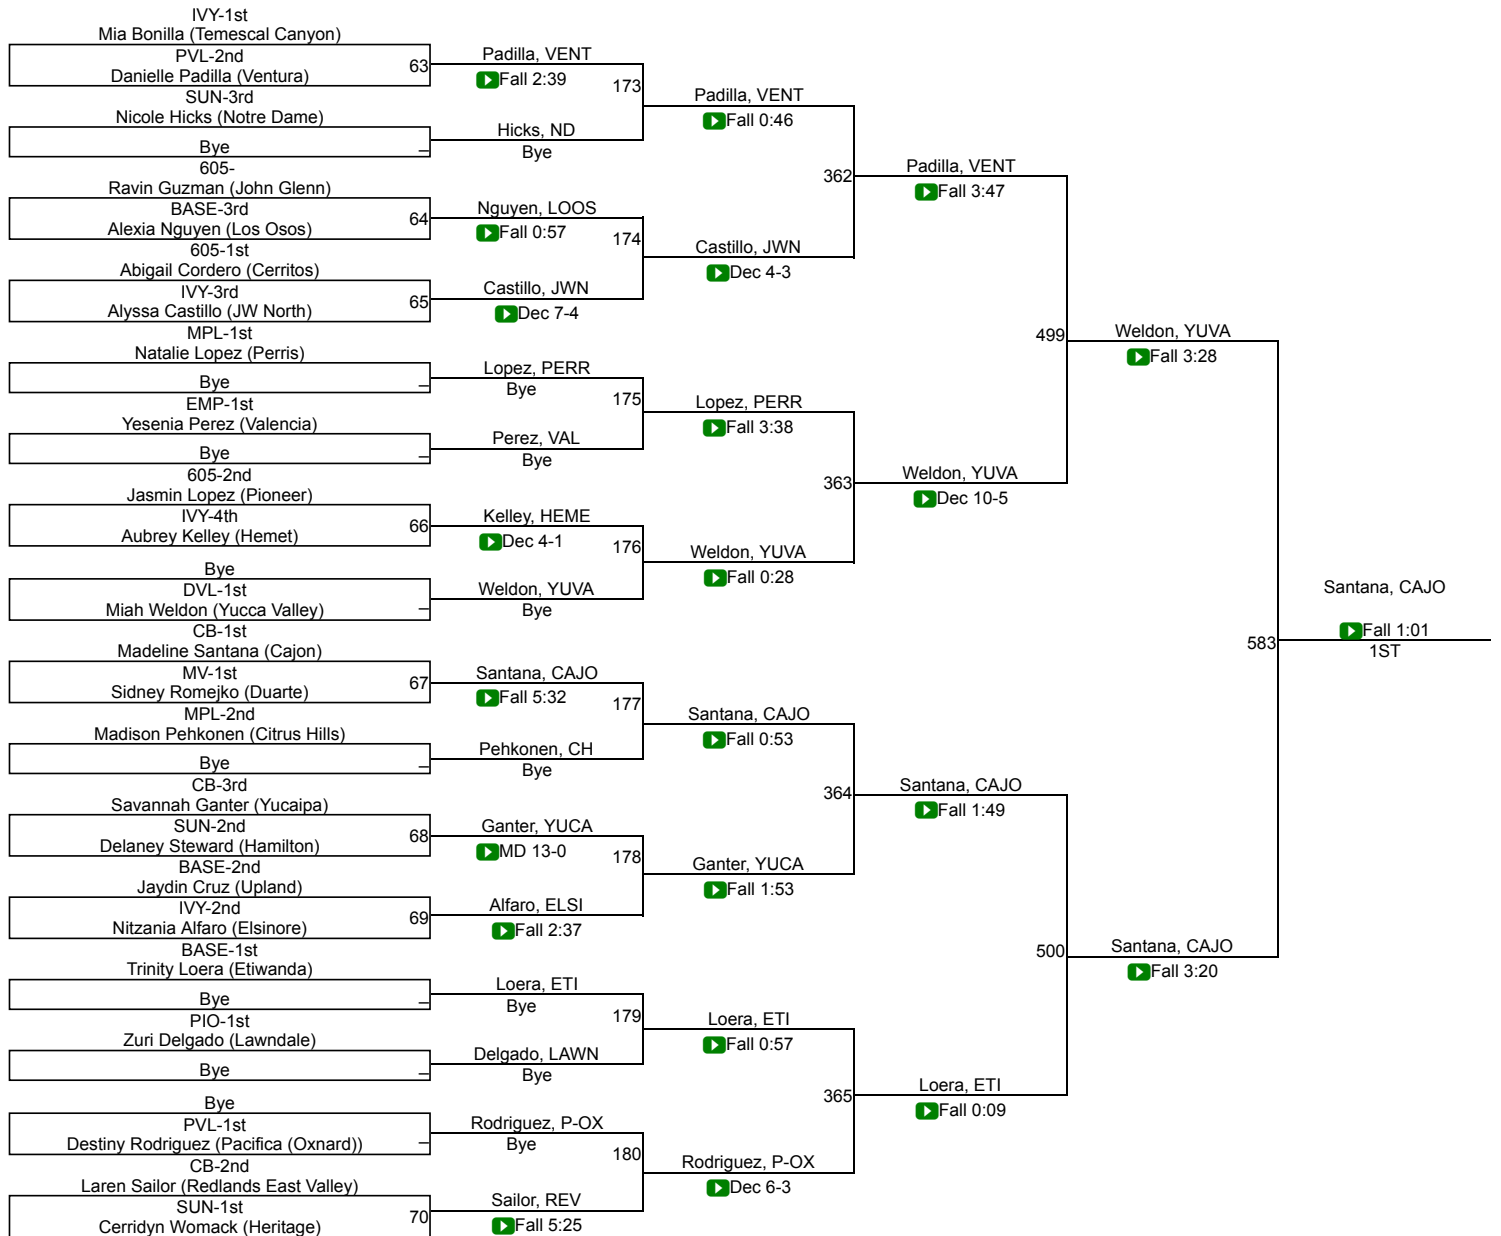

2022 Girls CIF-SS Individuals Northern Division