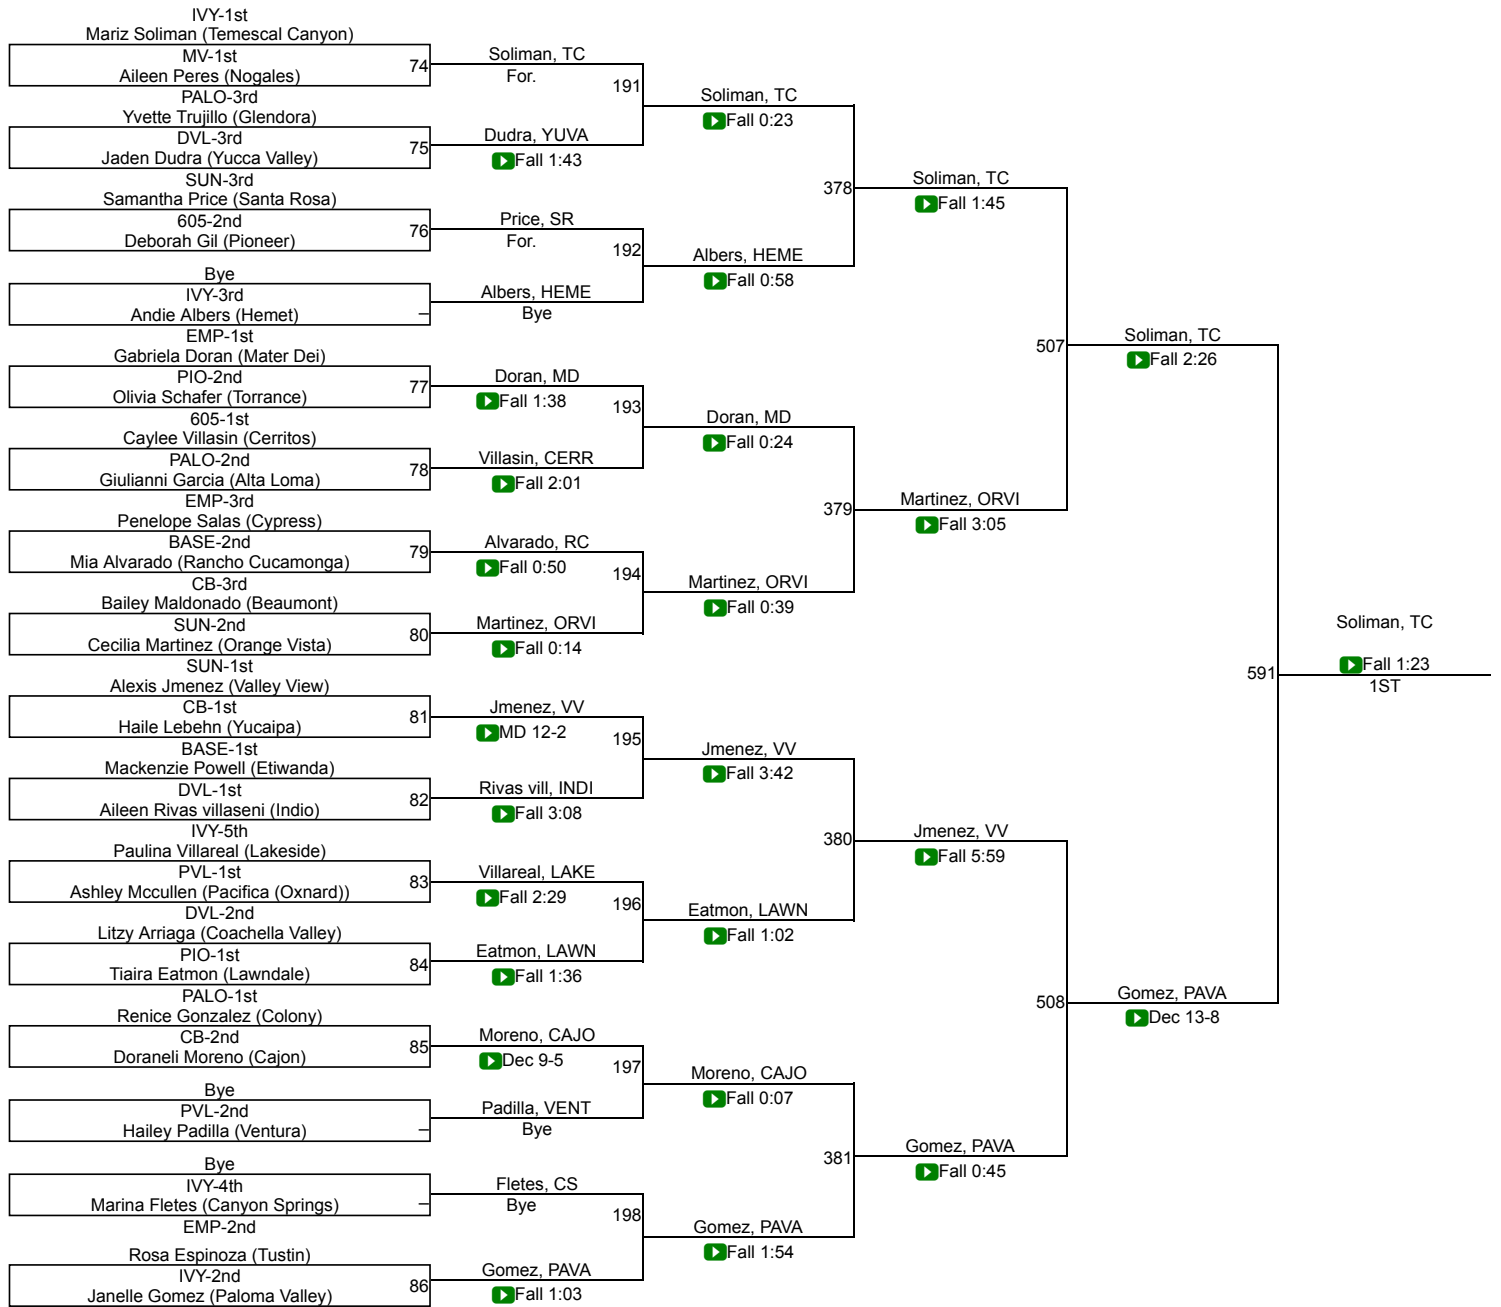

2022 Girls CIF-SS Individuals Northern Division