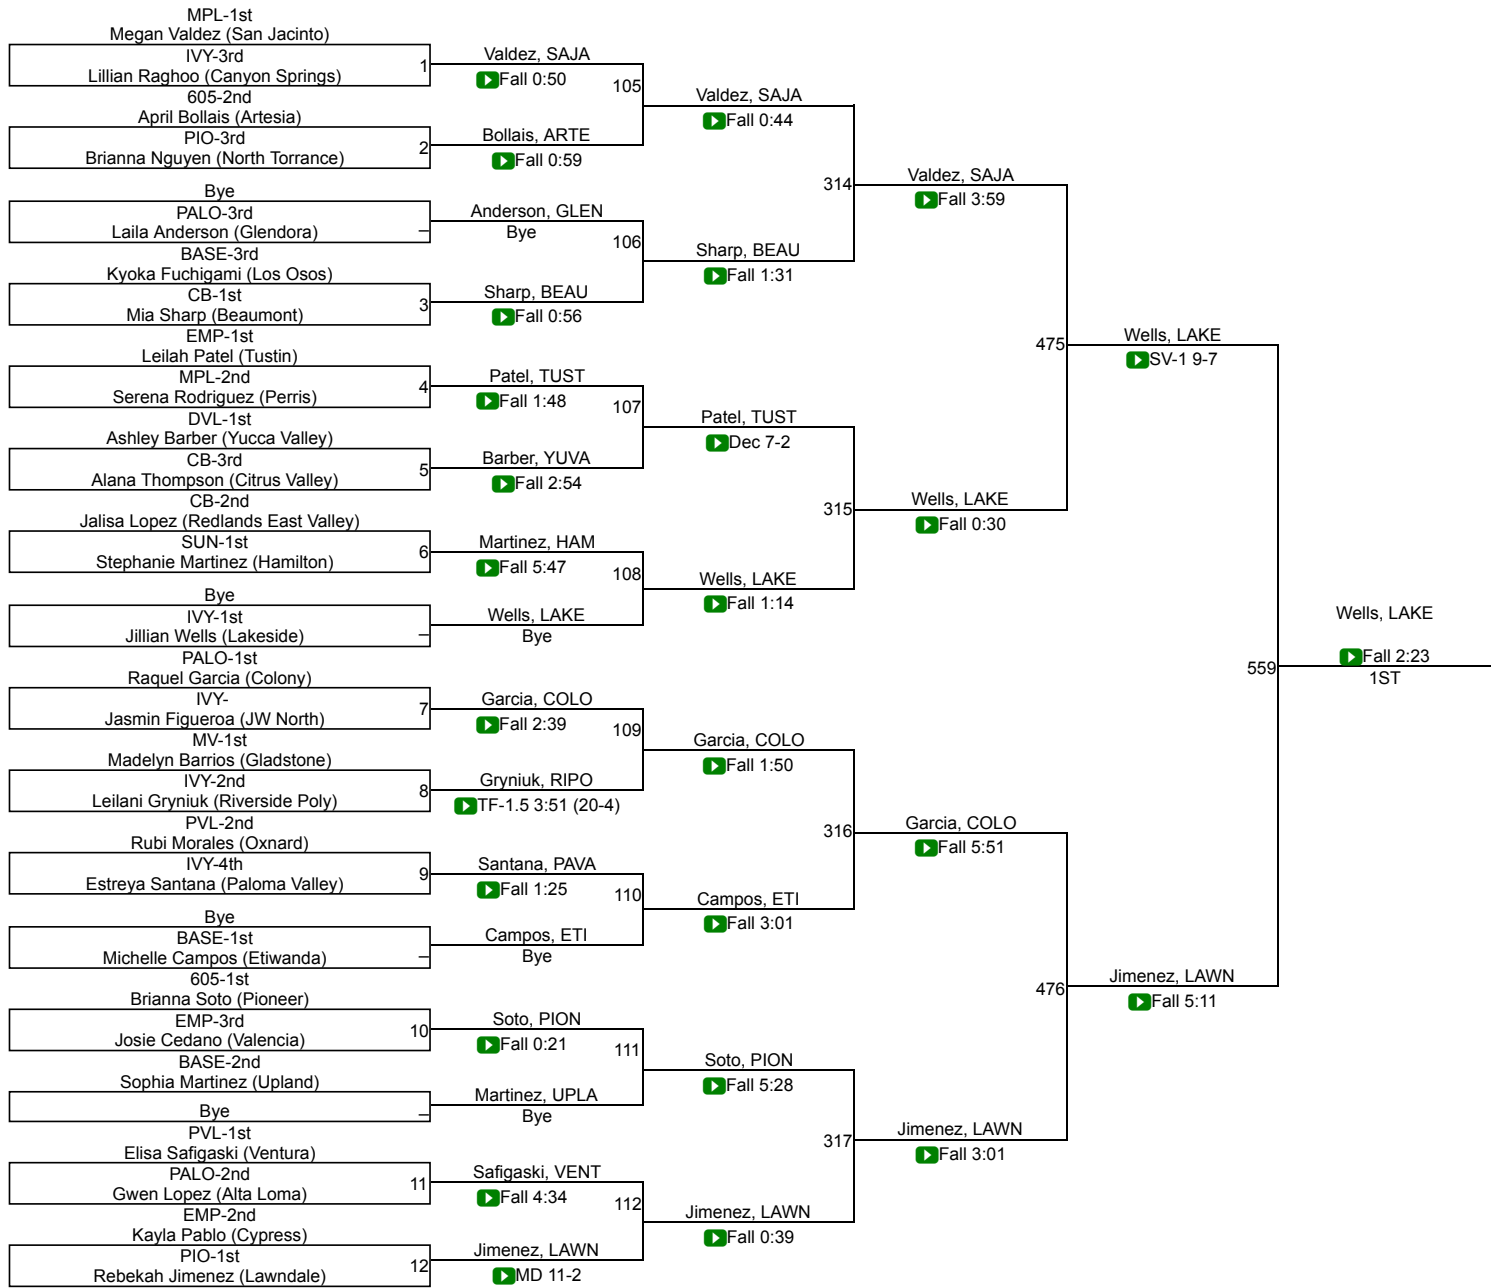

2022 Girls CIF-SS Individuals Northern Division