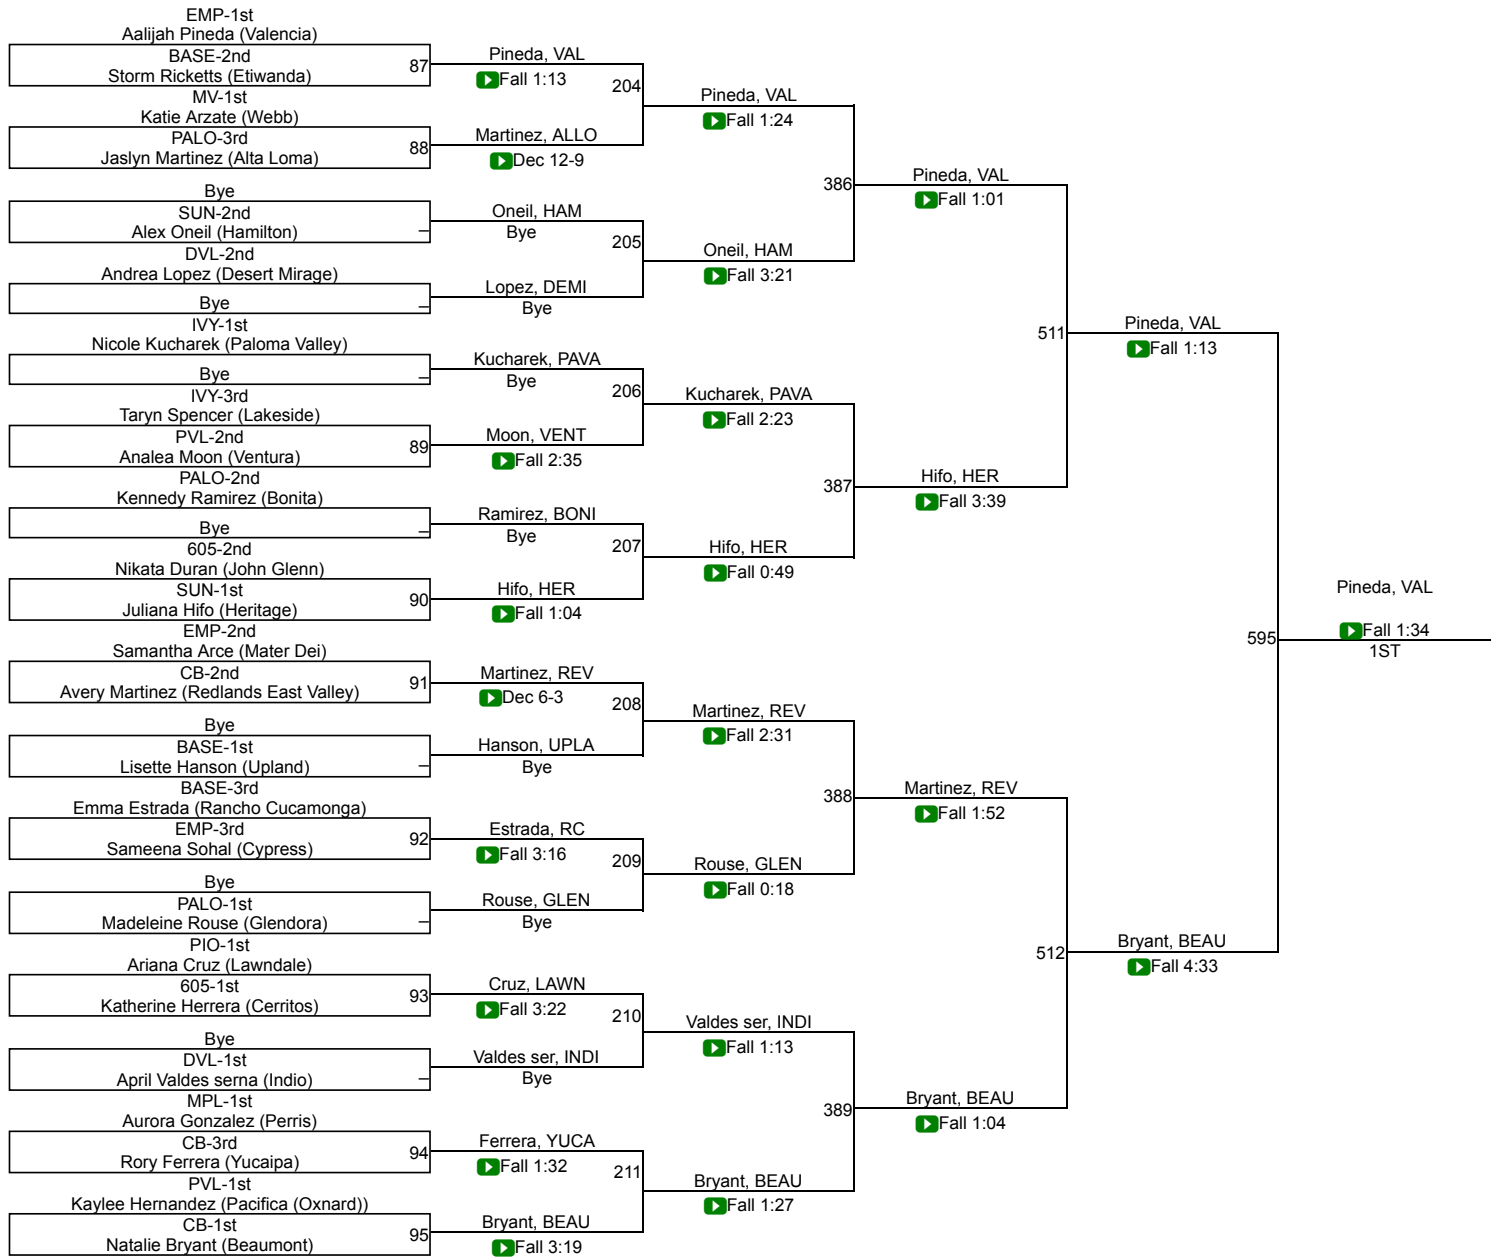

2022 Girls CIF-SS Individuals Northern Division

150