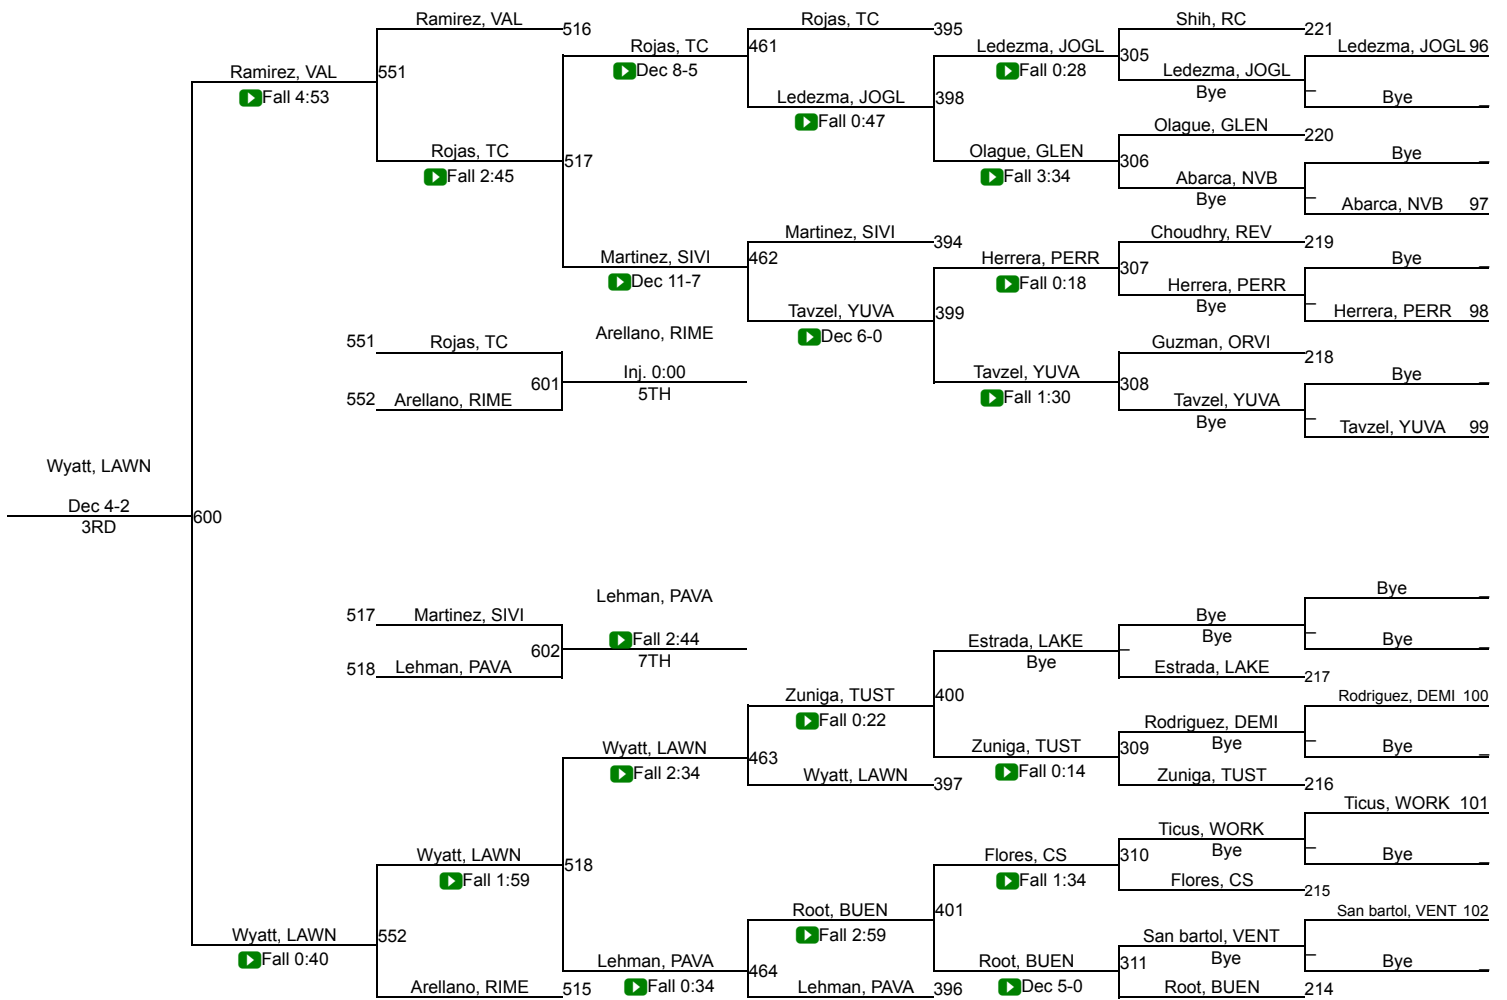

# 2022 Girls CIF-SS Individuals Northern Division

150

150

160