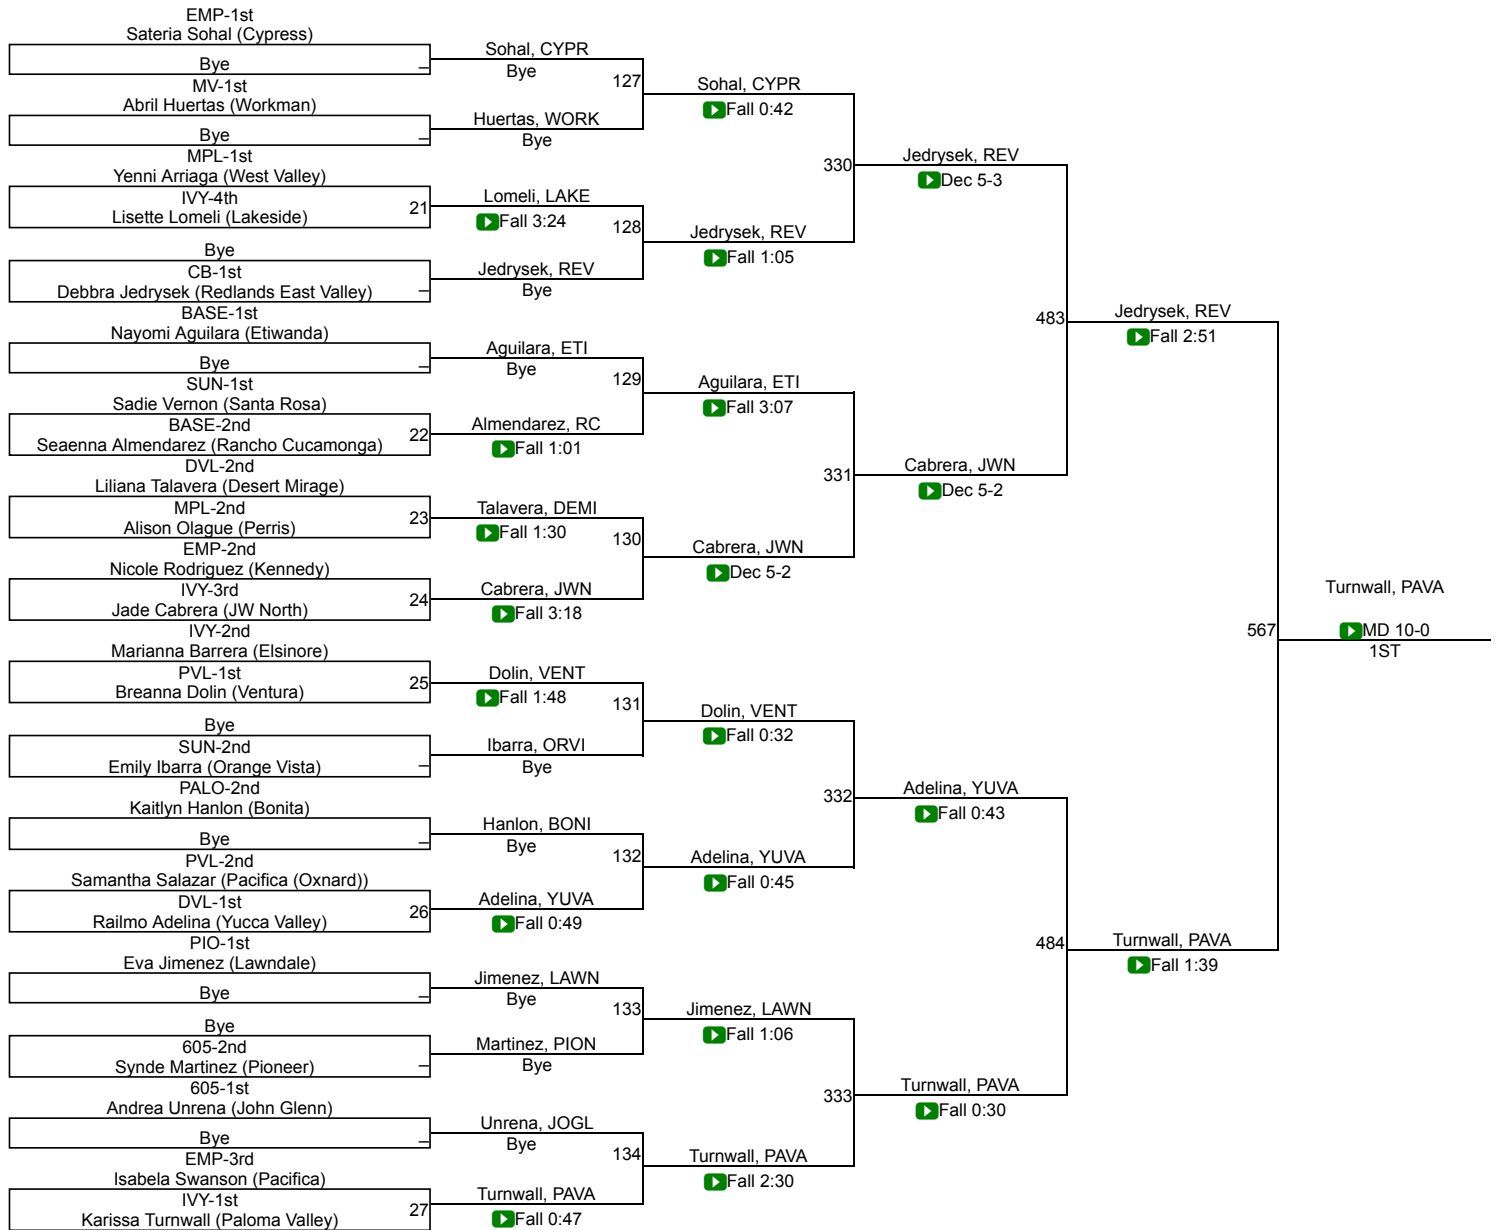

2022 Girls CIF-SS Individuals Northern Division