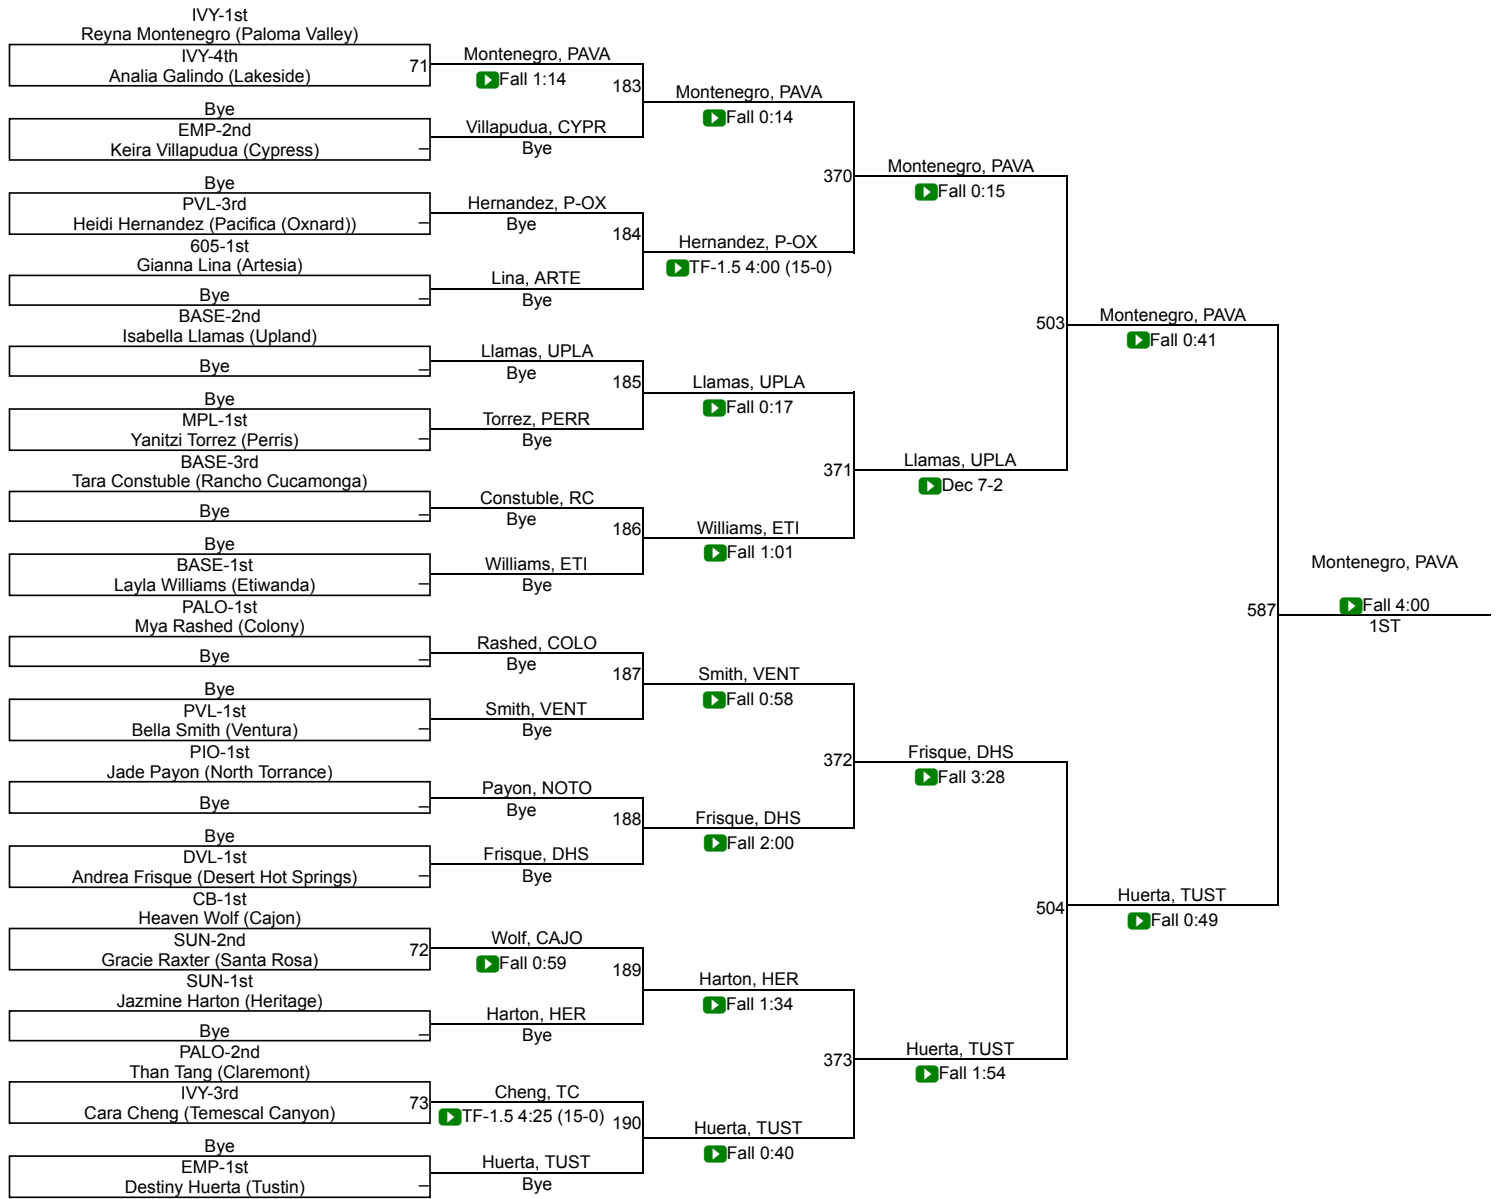

2022 Girls CIF-SS Individuals Northern Division