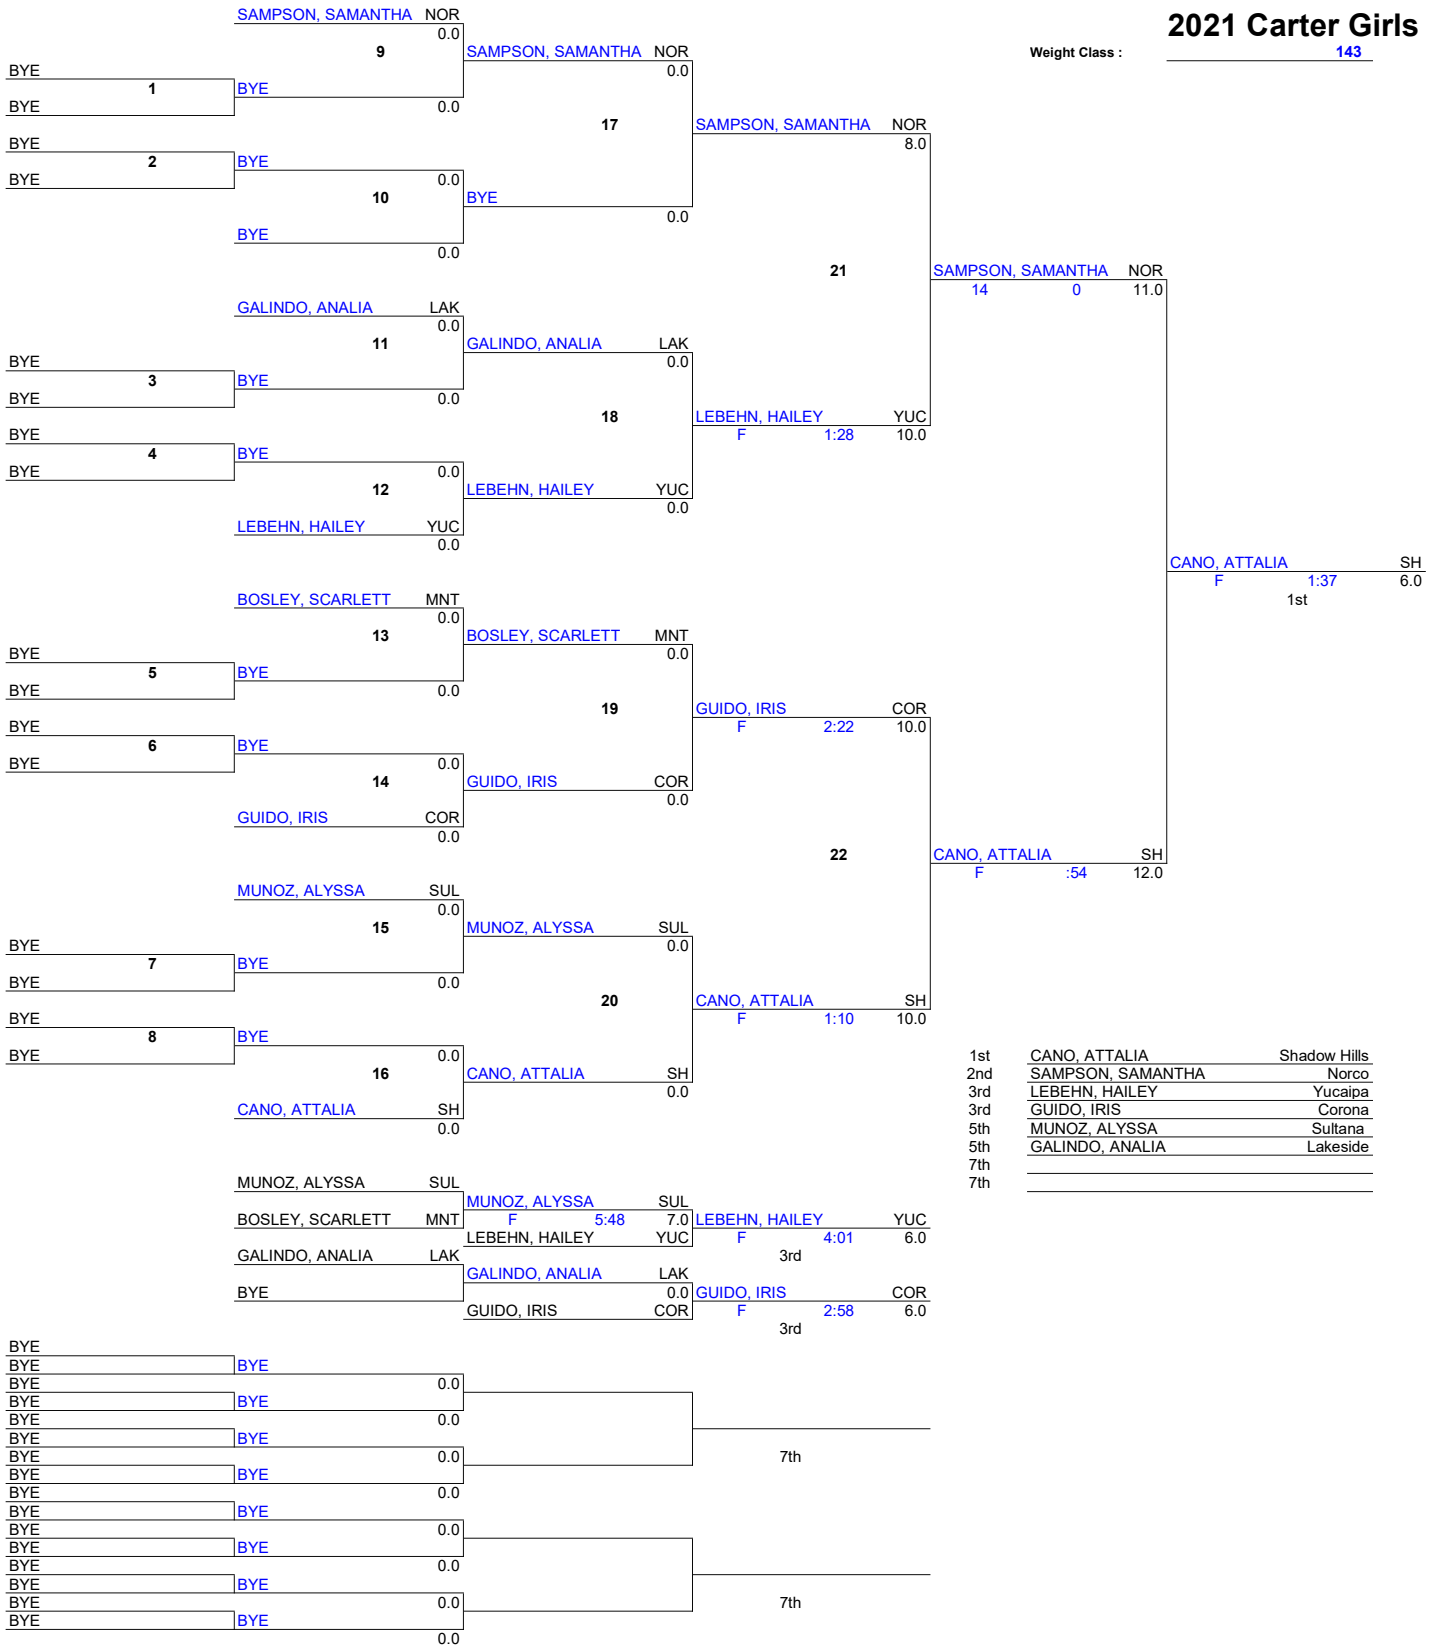

2021 Carter Girls

Weight Class : 143