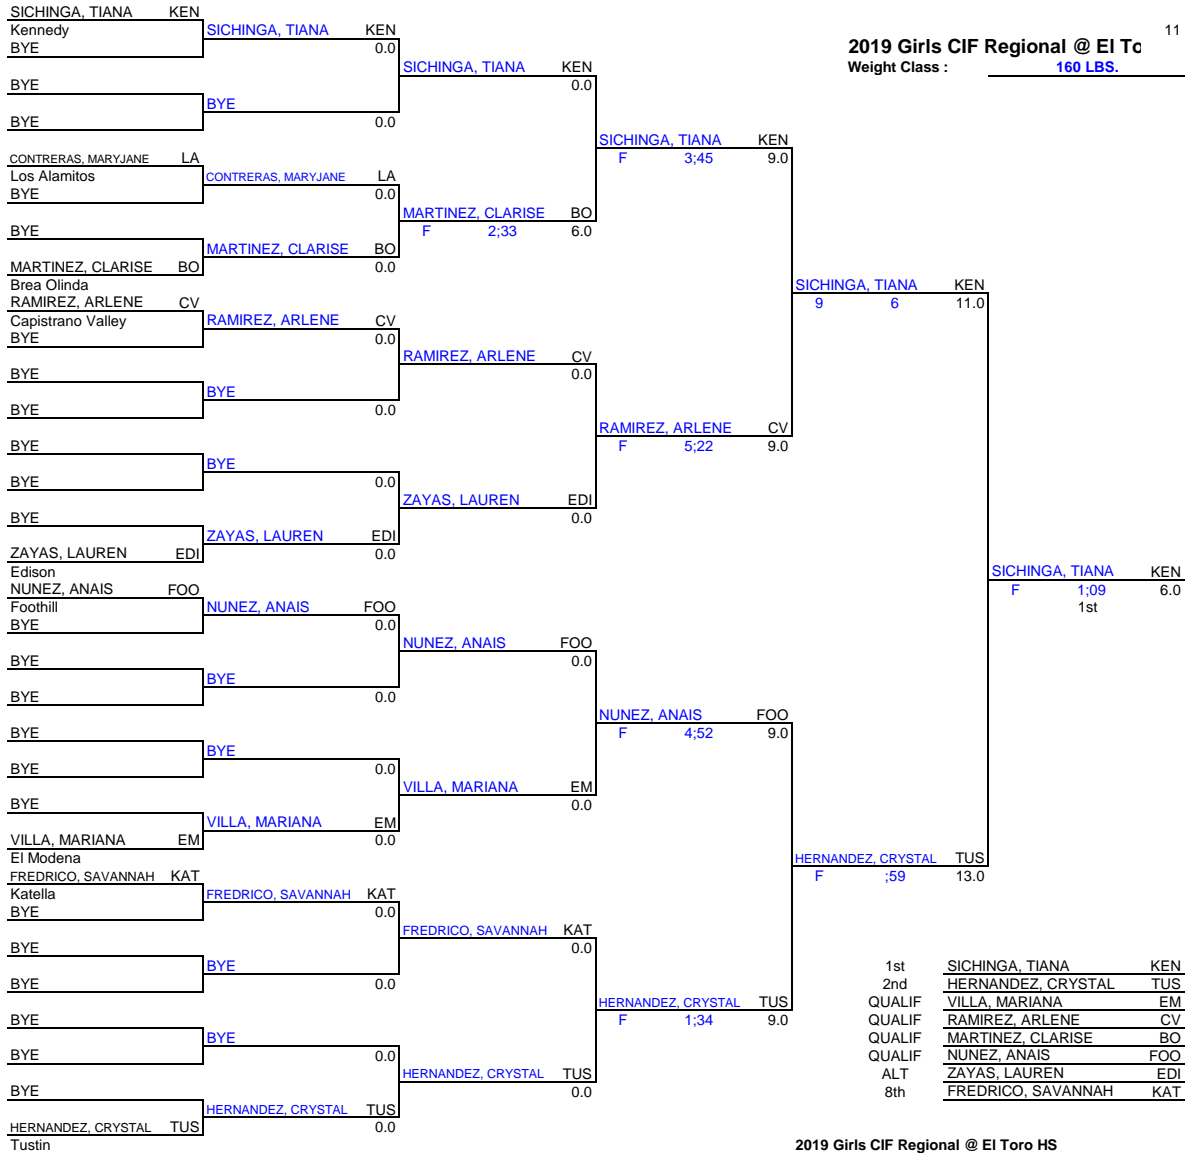

2019 Girls CIF Regional @ EI To
Weight Class : 160 LBS.