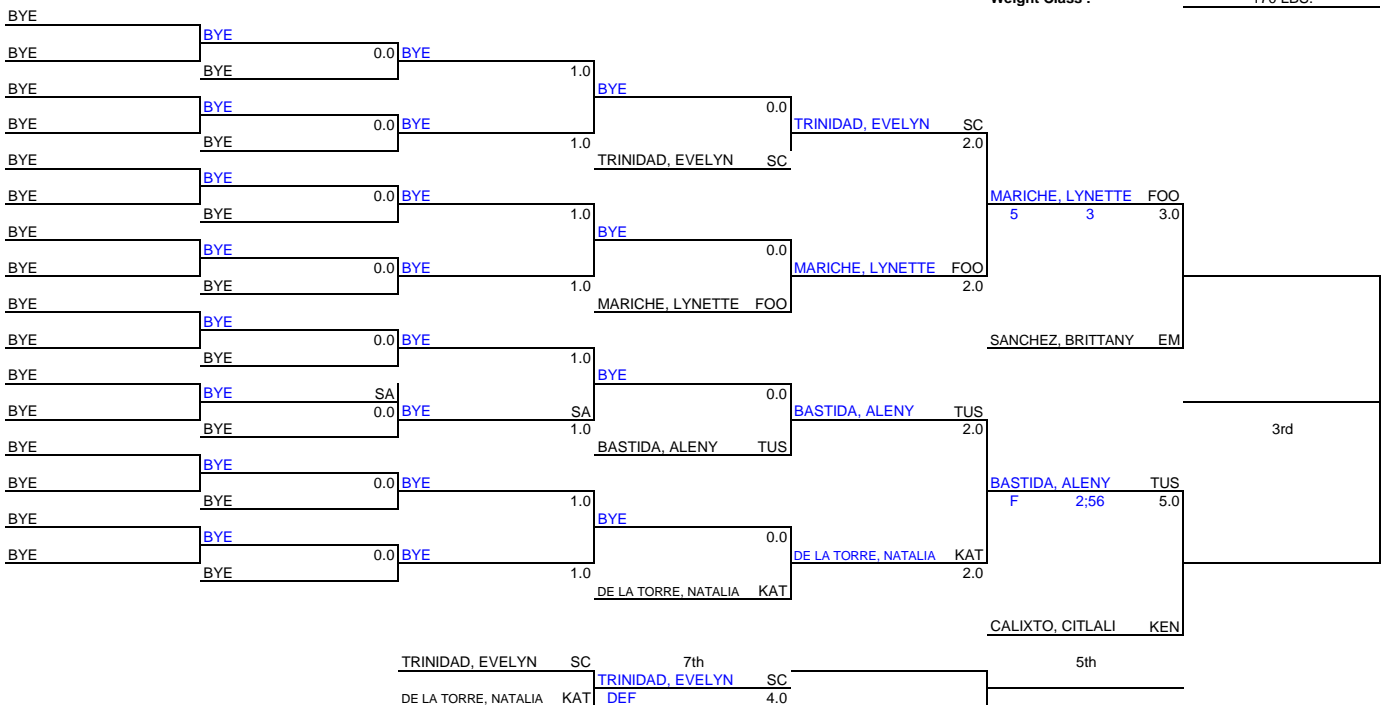

2019 Girls CIF Regional @ El Toro HS
Weight Class : 170 LBS.

- 7th TRINIDAD, EVELYN SC
- 5th DE LA TORRE, NATALIA KAT
- 3rd BASTIDA, ALENY TUS
- 2nd MARICHE, LYNETTE FOO
- 1st LACOST, KELLY MV
- 4th SANCHEZ, BRITTANY EM
- 6th CALIXTO, CITLALI KEN
- 8th DE LA TORRE, NATALIA KAT