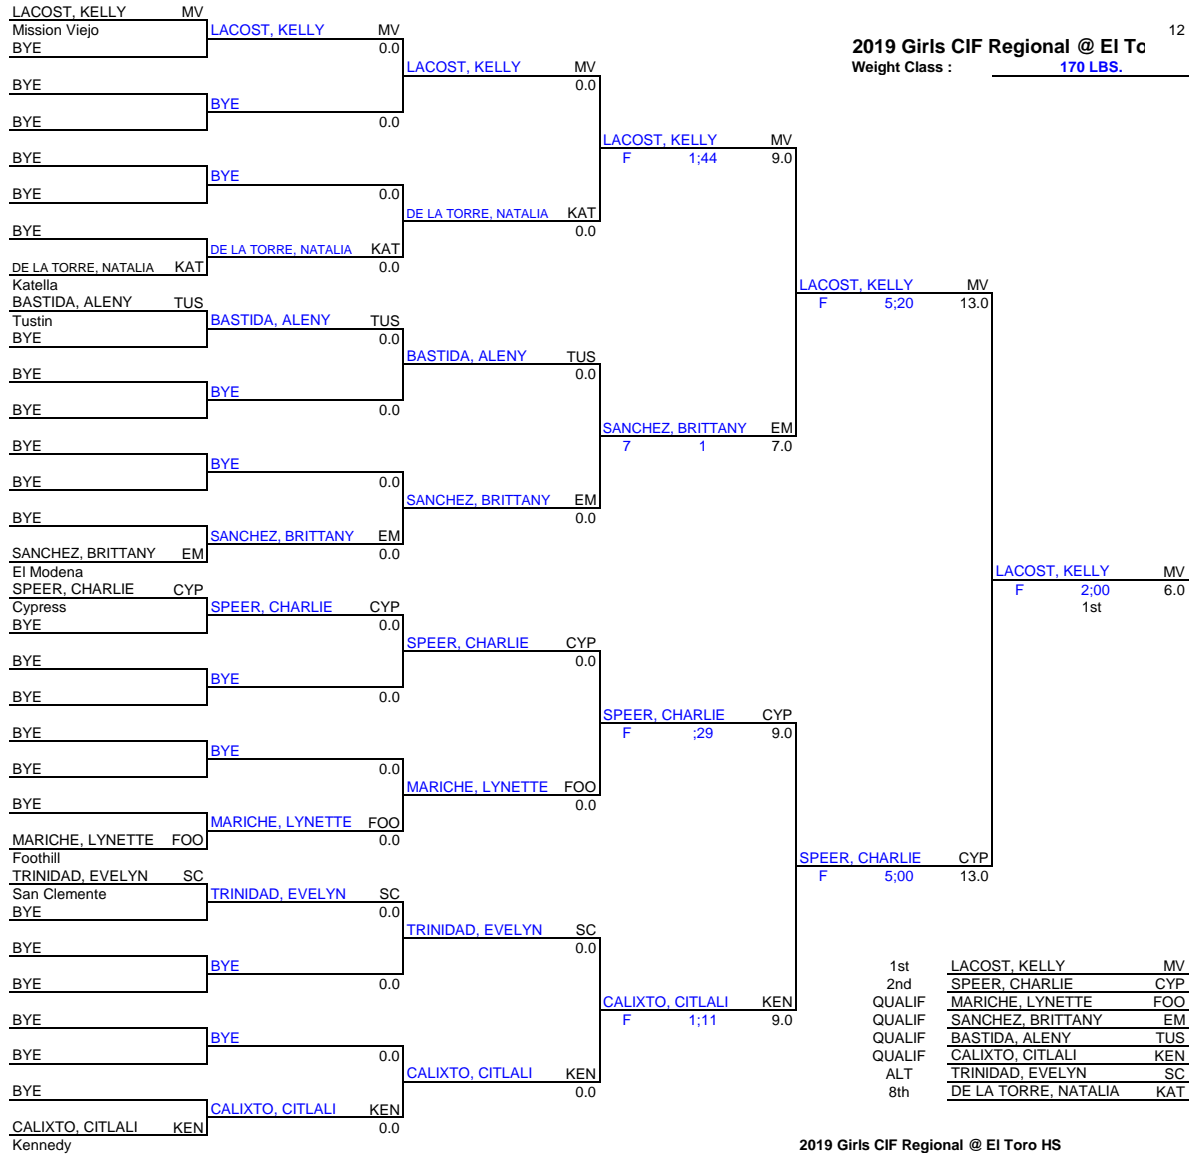

2019 Girls CIF Regional @ El Tc
Weight Class : 170 LBS.

- 1st LACOST, KELLY MV
- 2nd SPEER, CHARLIE CYP
- QUALIF MARICHE, LYNETTE FOO
- QUALIF SANCHEZ, BRITTANY EM
- QUALIF BASTIDA, ALENY TUS
- QUALIF CALIXTO, CITLALI KEN
- ALT TRINIDAD, EVELYN SC
- 8th DE LA TORRE, NATALIA KAT