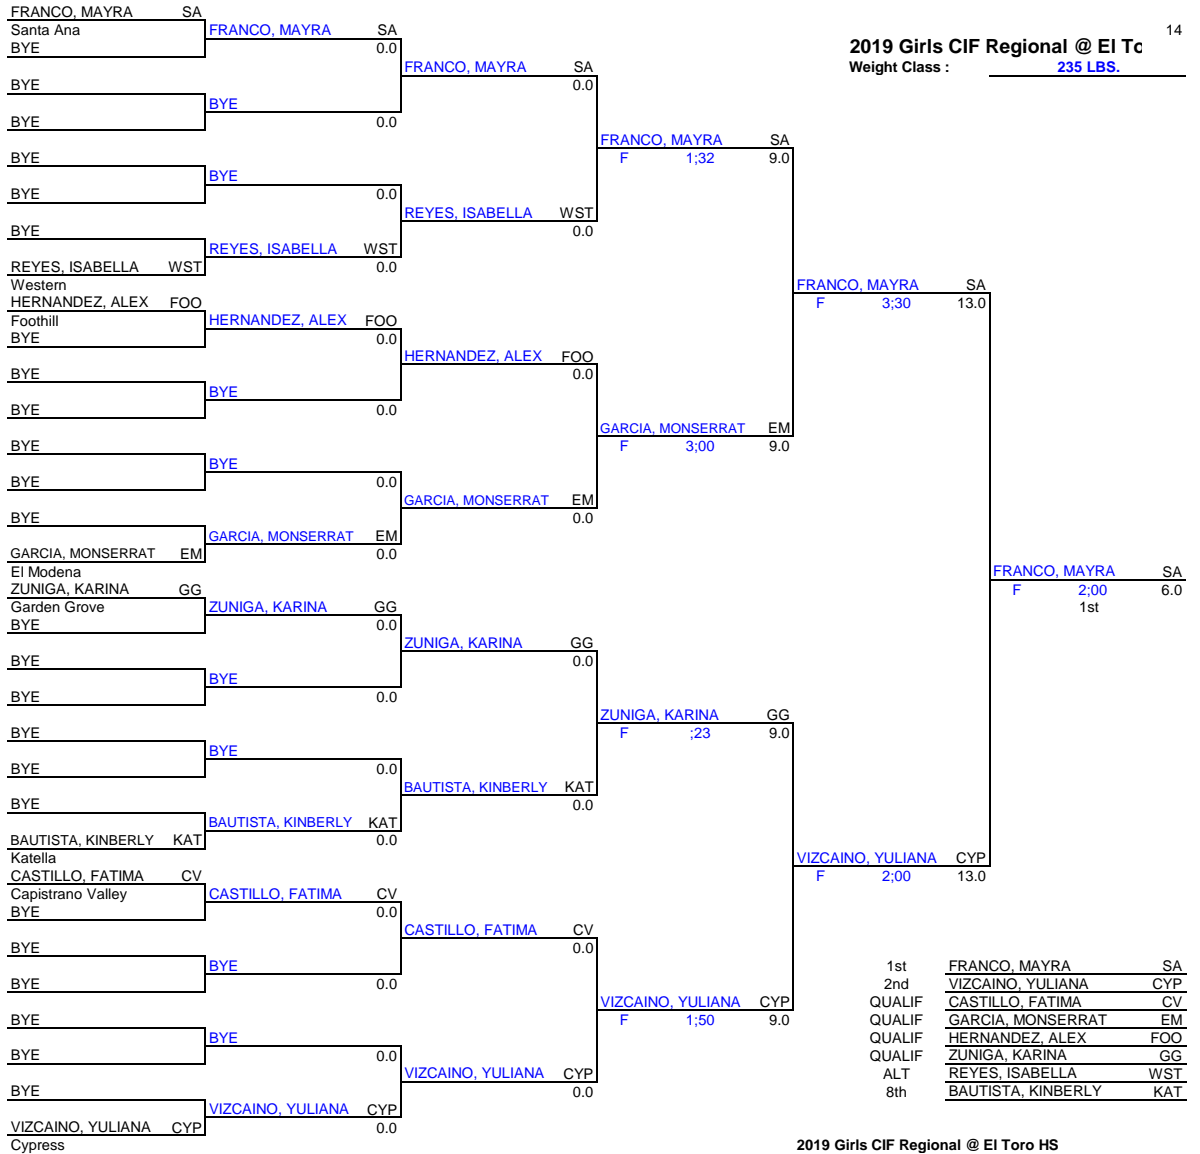

2019 Girls CIF Regional @ El Tc
Weight Class : 235 LBS.