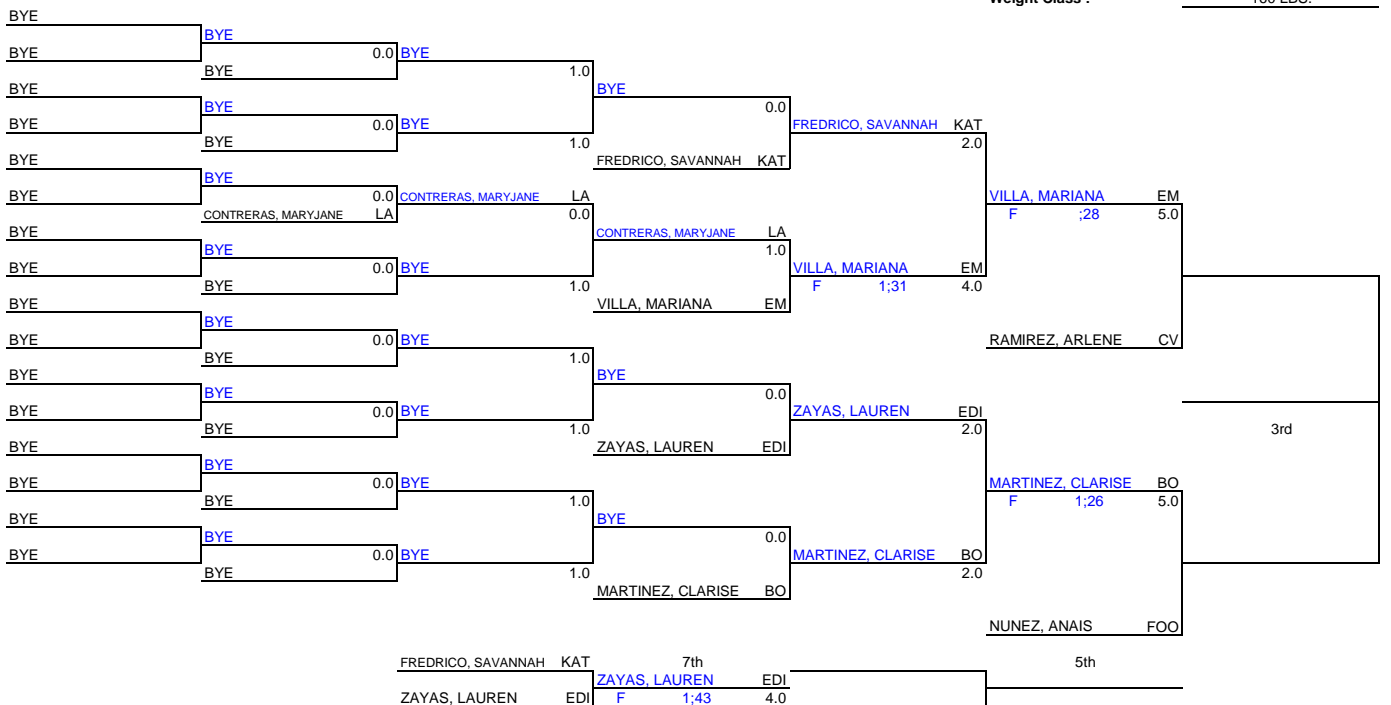

2019 Girls CIF Regional @ El Toro HS
Weight Class : 160 LBS.