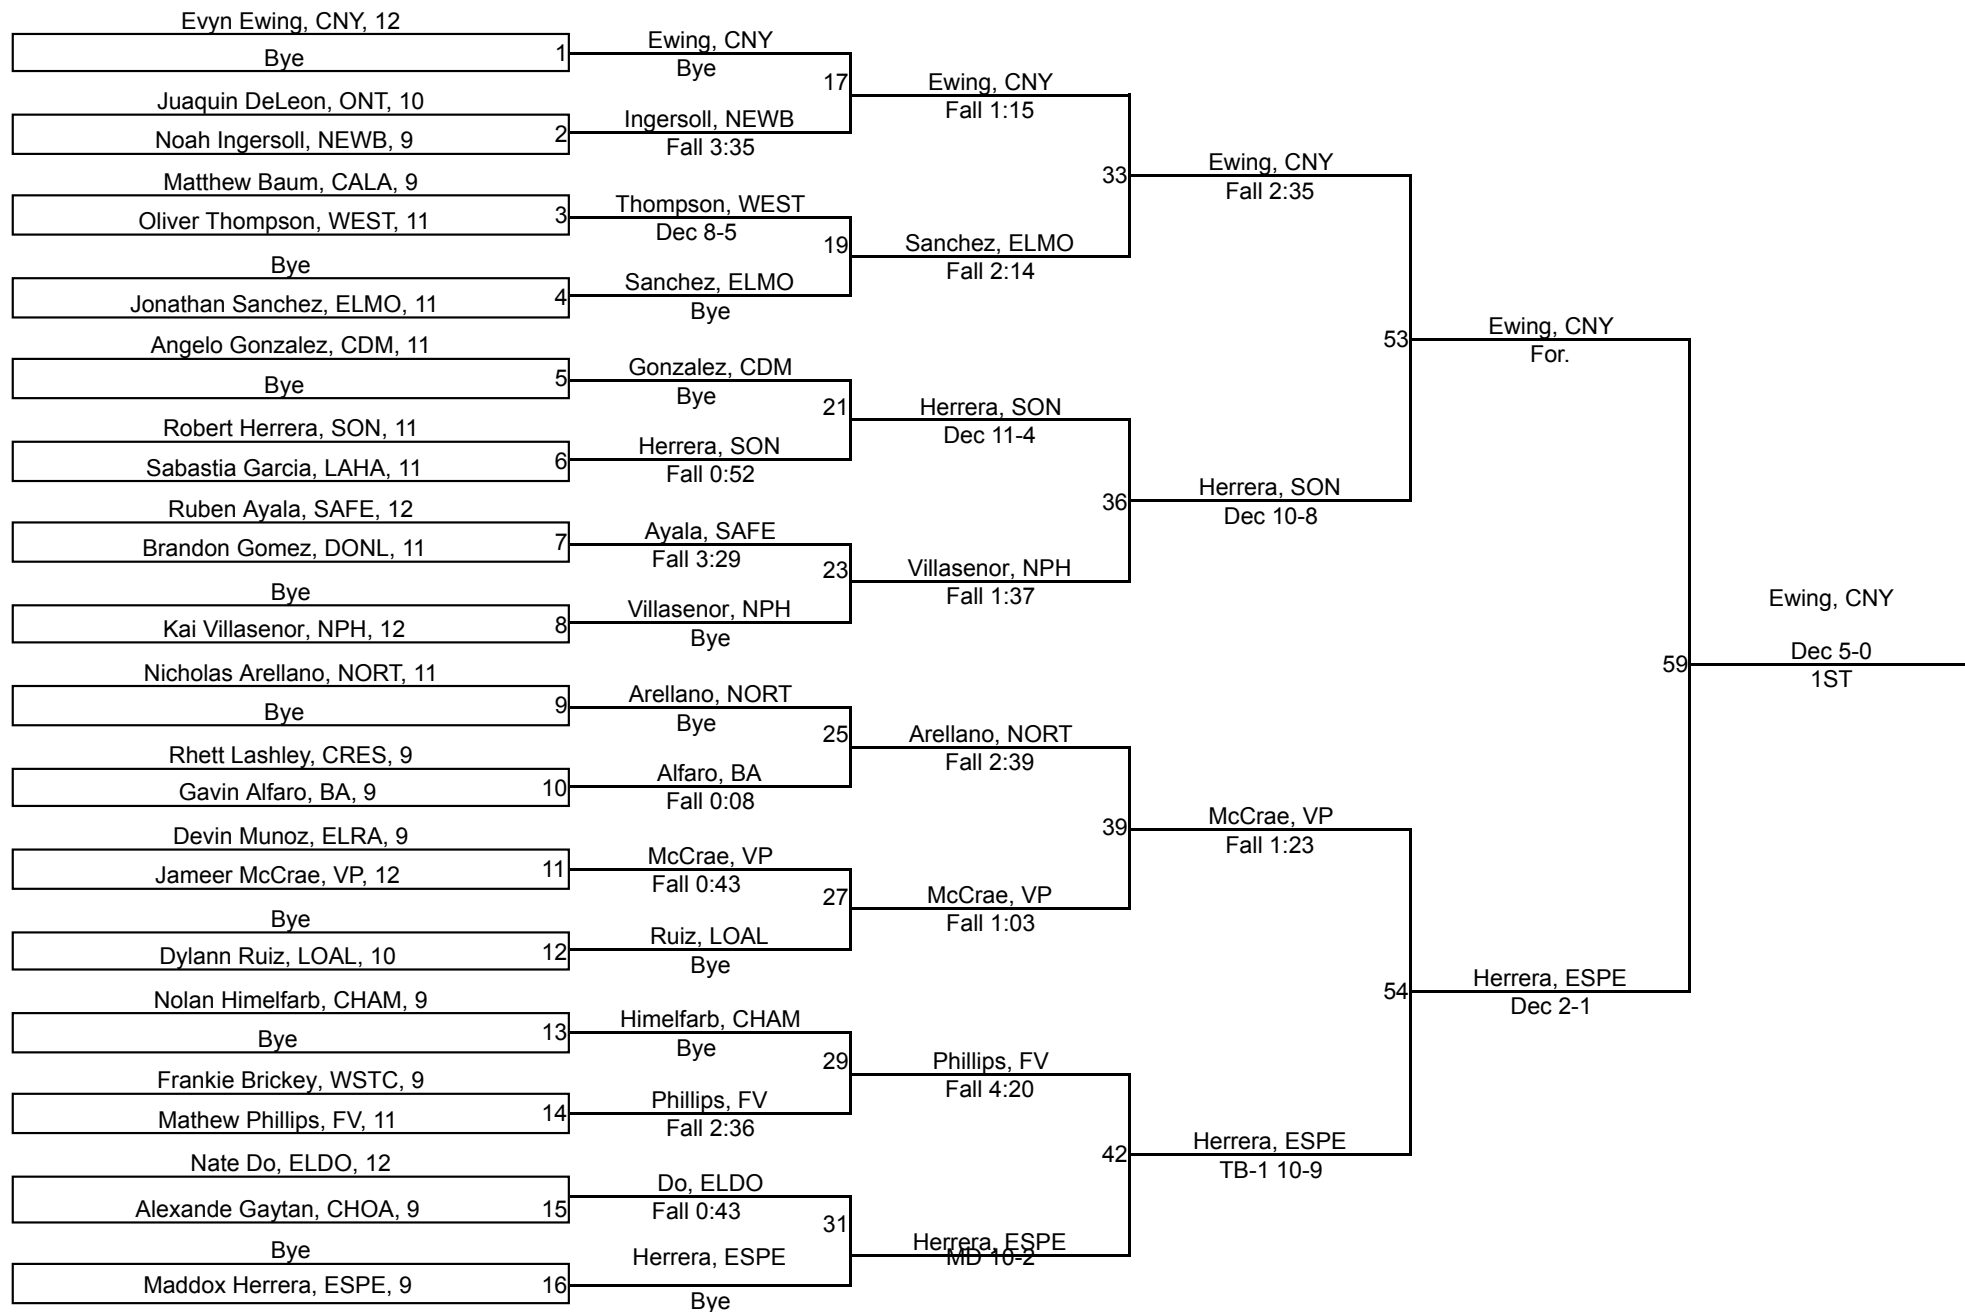

2022 CIF Individuals Central Division