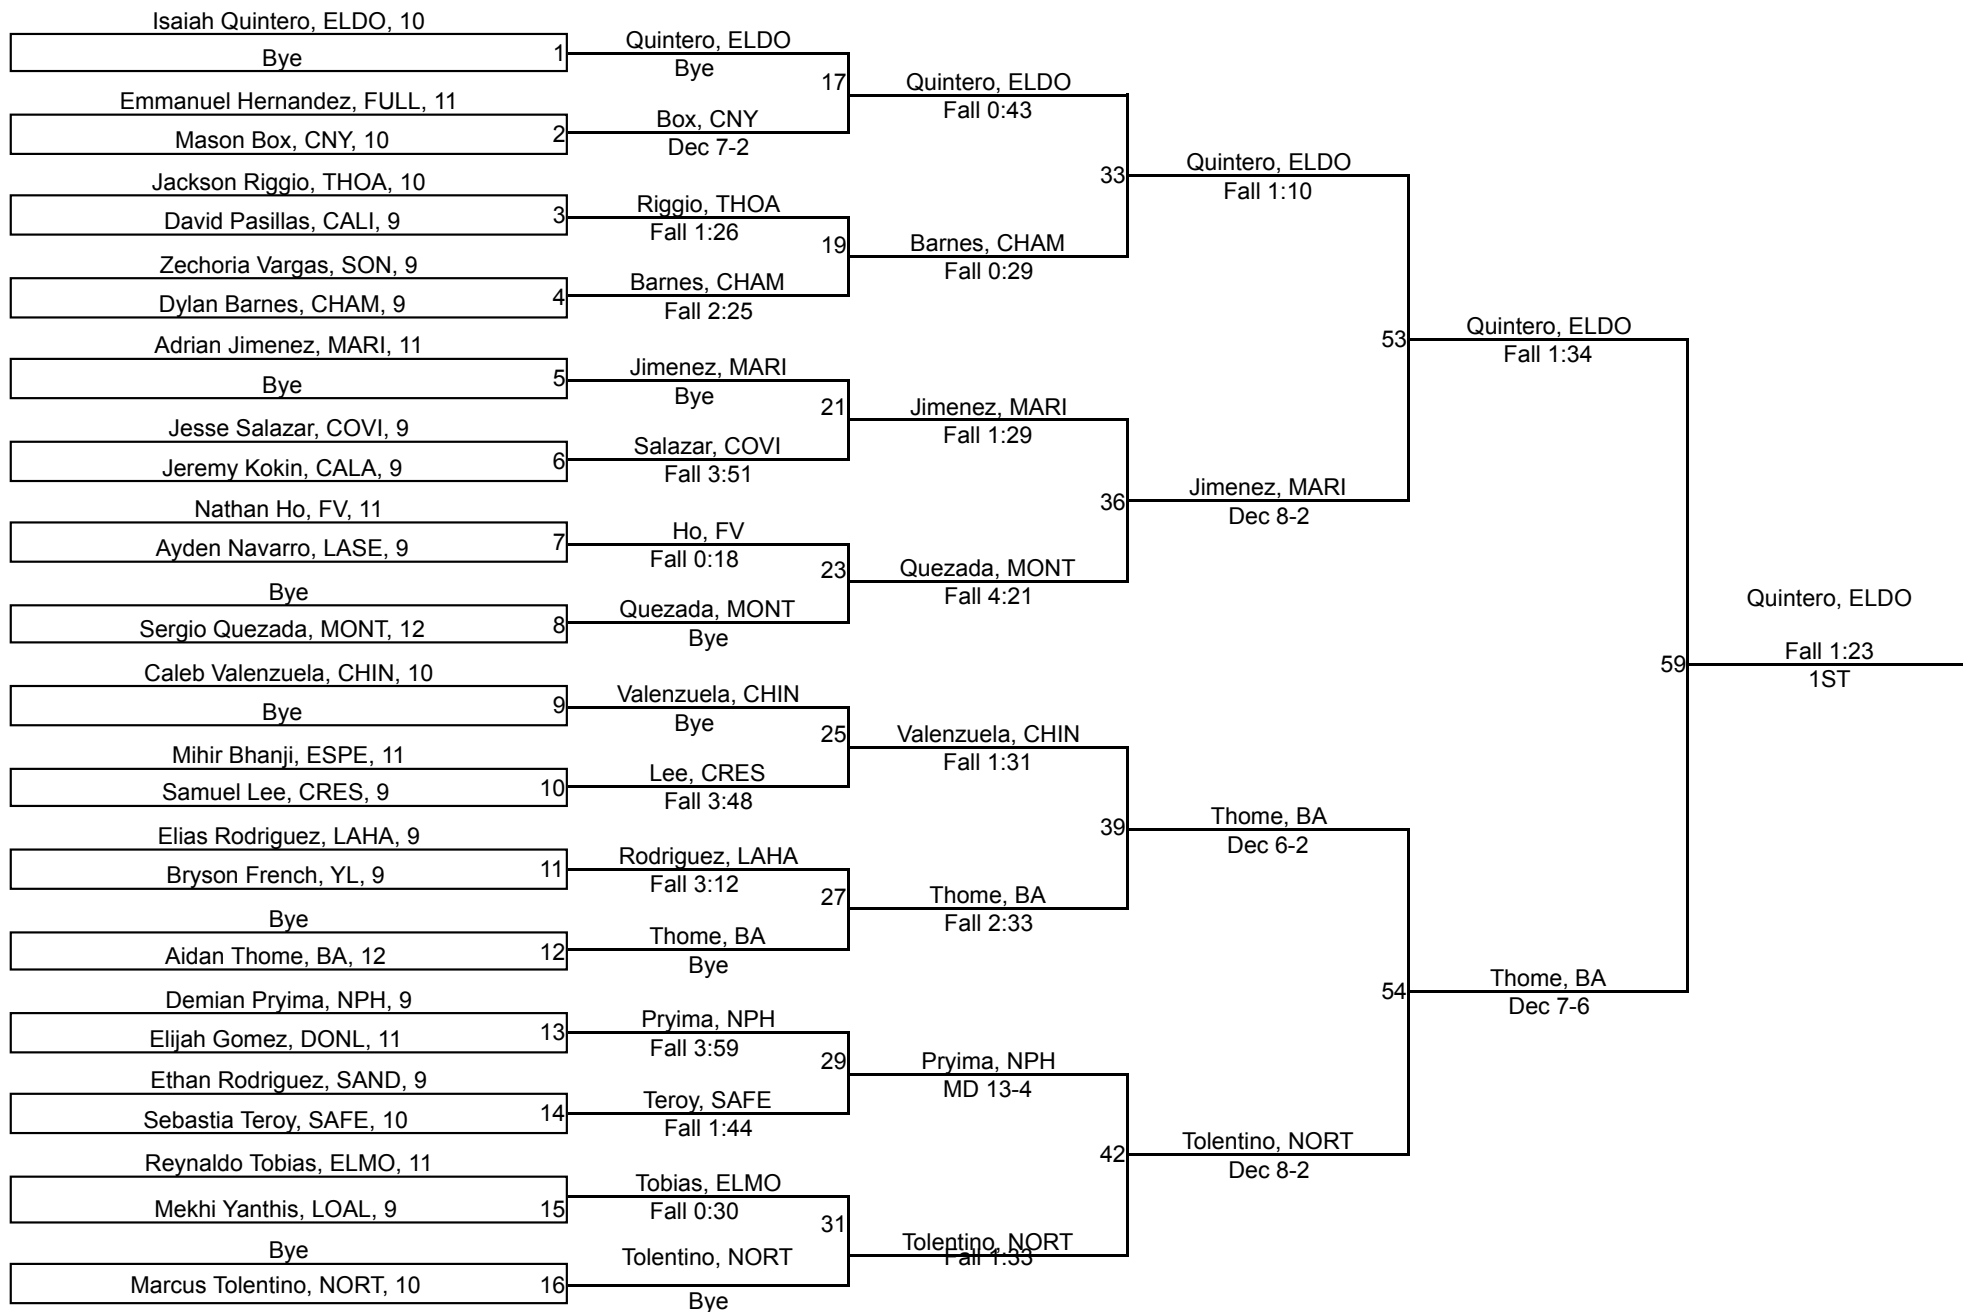

138 Pounds		
1st	Noah Elliott	Chaminade College Prep Sch
2nd	Kade Ayres	Fountain Valley
3rd	Kenneth Rodgers	Esperanza
4th	Luke Villaluz	Corona Del Mar
5th	Jacob Leon	Northview
6th	Spencer Parry	Yorba Linda
7th	Landon Tofaneli	Westlake
8th	JOSEPH CASTILLO	Santa Fe

145 Pounds		
1st	Zachary Parker	Fountain Valley
2nd	Mac Calavitta	Esperanza
3rd	Jacob Salcedo	Northview
4th	Dylan Moreno	Chino
5th	Kyle Sakuda	Sonora (La Habra)
6th	Antonio Aramburu	Corona Del Mar
7th	Odin Kenworthy	Westlake
8th	Harrison Roderick	Crespi Carmelite

152 Pounds		
1st	Hercules Windrath	Fountain Valley
2nd	Arvin Khosravy	Chaminade College Prep Sch
3rd	Julius Soria	Chino
4th	Ace Garcia	Yorba Linda
5th	Sonny Acuna Zepeda	Northview
6th	Zion Hernandez	Corona Del Mar
7th	Mathew Holiday	Esperanza
8th	James Orcha	Thousand Oaks

160 Pounds		
1st	Arian Khosravy	Chaminade College Prep Sch
2nd	Nathan Cruz	Northview
3rd	Mateo Jaramillo	Yorba Linda
4th	Roy Haroun	Villa Park
5th	Seth Hoodye	San Dimas
6th	Adin Gallegos	Corona Del Mar
7th	Alejandro Nieto	El Dorado HS (Placentia)
8th	Caden Terry	Newbury Park

170 Pounds		
1st	Carlos Centeno	Esperanza
2nd	Jack Simons	El Modena
3rd	Kristopher Castro	Chaminade College Prep Sch
4th	Khale McDonnell	Fountain Valley
5th	Lewis Madrigal	Northview
6th	Michael Vassalle	Chino
7th	John O'Brien	Bishop Alemany
8th	Rafael Garcia	Villa Park

182 Pounds		
1st	Timothy McDonnell	Fountain Valley
2nd	Christopher Sandoval	Villa Park
3rd	Luke Ewell	Los Alamitos
4th	Jeremy Kanter	Laguna Beach
5th	Primo Catalano	Chaminade College Prep Sch
6th	Jareemiah Juarez	West Covina
7th	Isaac Ruiz	Sonora (La Habra)
8th	Joel Carvajal	Yorba Linda

195 Pounds		
1st	Ryland Whitworth	Fountain Valley
2nd	Eugenio Franco	Corona Del Mar
3rd	Devon Jones	Bishop Amat
4th	Austin Hulsizer	Fullerton
5th	Kevin Rodriguez	Chaminade College Prep Sch
6th	Micah Kokin	Calabasas
7th	Julian Bilezikjian	La Serna
8th	Anthony Row	Yorba Linda

220 Pounds		
1st	Nathan Diaz-Alvarez	Fullerton
2nd	Leroy Garibay	Bishop Amat
3rd	Ryan Escamilla	Marina
4th	Kevin Cardenas	Villa Park
5th	Gian-Carlo Ortega	Crespi Carmelite
6th	Samuel Olson	Foothill (Santa Ana)
7th	Anthony Leon	Corona Del Mar
8th	Fernando Toscano	Santa Fe

285 Pounds		
1st	Raymond Macias	Bishop Amat
2nd	Roman Damas	Chino
3rd	Ethan Esparza	Marina
4th	Anthony Troncoso	Northview
5th	Levi Banuelos	Fullerton
6th	Emiliano Gonzalez	Sonora (La Habra)
7th	Dylan Bunbury	Fountain Valley
8th	Logan Shoemaker	Thousand Oaks

Team Score Final

1	Northview	251
2	Fountain Valley	231
3	Chaminade College Prep	193
4	Esperanza	172
5	Bishop Amat	153
6	Corona Del Mar	148.5
7	Chino	133
8	Villa Park	132.5
9	Yorba Linda	113.5
10	Sonora (La Habra)	96
11	Marina	86.5
12	Fullerton	79
13	Newport Harbor	77.5
14	El Dorado HS (Placentia)	77
15	Thousand Oaks	66.5
16	Santa Fe	65.5
17	El Modena	56.5
18	Los Alamitos	55
19	Foothill (Santa Ana)	52.5
20	San Dimas	52
21	Canyon (Anheim)	43
21	La Habra	43
21	Westlake	43
24	Crespi Carmelite	42.5
25	Newbury Park	33
26	Montclair	30
27	Brea Olinda	29
27	Calabasas	29
29	Laguna Beach	26
30	Covina	24
30	Ontario High School	24
32	Sunny Hills	23
33	Bishop Alemany	22.5
34	La Serna	20.5
35	Baldwin Park High School	19
35	West Covina	19
37	Harvard Westlake	18
38	El Rancho	15
39	Edison	12
40	Charter Oak	11
40	Troy	11
42	Chaffey	8
42	Don Antonio Lugo	8
44	Huntington Beach	7
45	Agoura	6
46	Diamond Ranch	5
47	Whittier	4
48	Buena Park	0
48	California (Whittier)	0
48	Loara	0
48	Santiago (Garden Grove)	0

2022 CIF Individuals Central Division

106