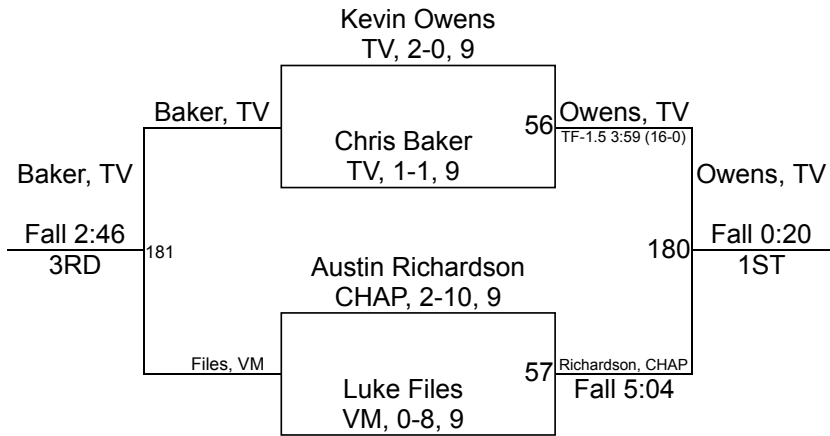

Southwestern League Finals **FR 106A**

Southwestern League Finals **FR 106B**

Southwestern League Finals

FR 113

Southwestern League Finals **FR 120**

Southwestern League Finals **FR 126**

Southwestern League Finals **FR 132**

Southwestern League Finals **FR 138**

Southwestern League Finals

FR 145

Southwestern League Finals **FR 152**

Southwestern League Finals **FR 160**

Southwestern League Finals

FR 170

Southwestern League Finals

FR 182

Southwestern League Finals **FR 220**

Southwestern League Finals **FR 285**

Southwestern League Finals **JV 106**

Southwestern League Finals

JV 113

Southwestern League Finals

JV 120