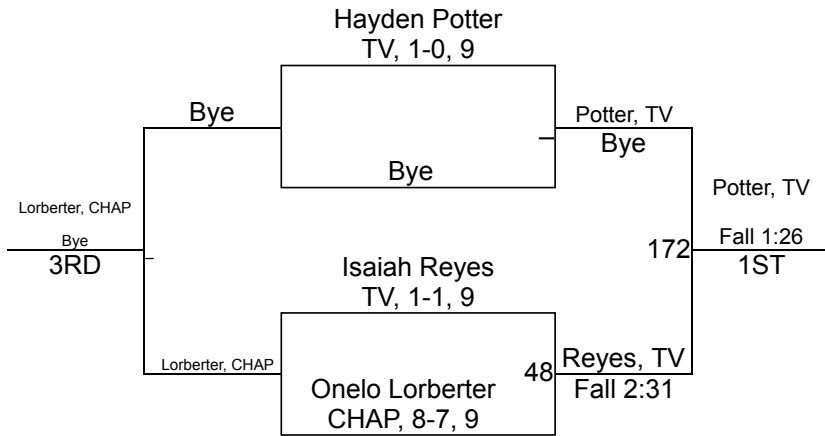

Southwestern League Finals **FR 106A**

Southwestern League Finals **FR 106B**

Southwestern League Finals

FR 113

Southwestern League Finals **FR 120**

Southwestern League Finals **FR 126**

Southwestern League Finals **FR 132**

Southwestern League Finals **FR 138**

Southwestern League Finals

FR 145

Southwestern League Finals **FR 152**

Southwestern League Finals **FR 160**

Southwestern League Finals

FR 170

Southwestern League Finals

FR 182

Southwestern League Finals **FR 220**

Southwestern League Finals **FR 285**

Southwestern League Finals **JV 106**

Southwestern League Finals

JV 113

Southwestern League Finals

JV 120