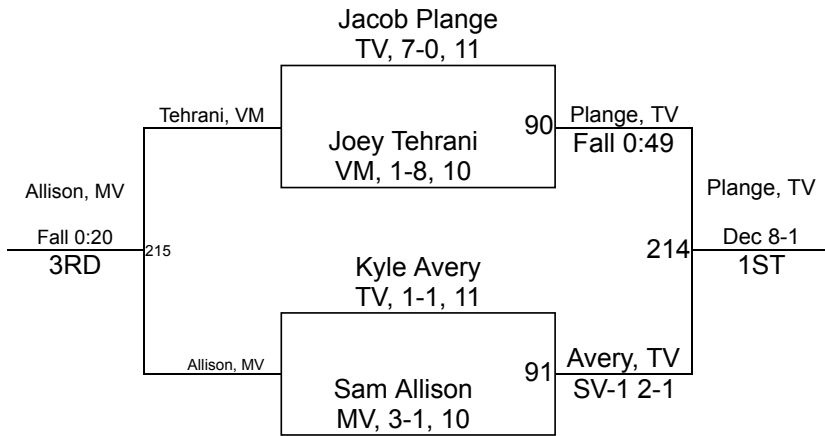

FR 182

Southwestern League Finals **FR 220**

Southwestern League Finals **FR 285**

Southwestern League Finals **JV 106**

Southwestern League Finals

JV 113

Southwestern League Finals

JV 120

Southwestern League Finals

JV 126

Southwestern League Finals

JV 132

Southwestern League Finals

JV 138

Southwestern League Finals

JV 145

Southwestern League Finals

JV 152

Southwestern League Finals

JV 160

Southwestern League Finals

JV 170

Southwestern League Finals

JV 182

Southwestern League Finals **JV 195**

Southwestern League Finals **JV 220**

Southwestern League Finals **JV 285**

Southwestern League Finals

G 101

Southwestern League Finals

G 106

Southwestern League Finals