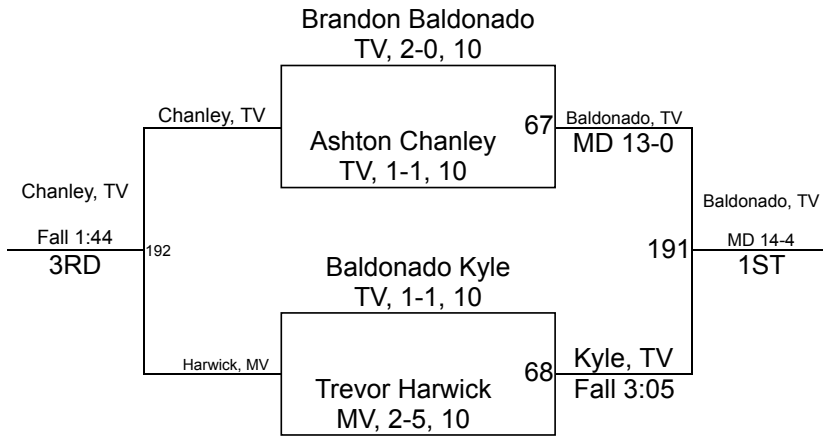

Southwestern League Finals **FR 106A**

Southwestern League Finals **FR 106B**

Southwestern League Finals

FR 113

Southwestern League Finals **FR 120**

Southwestern League Finals **FR 126**

Southwestern League Finals **FR 132**

Southwestern League Finals **FR 138**

Southwestern League Finals

FR 145

Southwestern League Finals **FR 152**

Southwestern League Finals **FR 160**

Southwestern League Finals

FR 170

Southwestern League Finals

FR 182

Southwestern League Finals **FR 220**

Southwestern League Finals **FR 285**

Southwestern League Finals **JV 106**

Southwestern League Finals

JV 113

Southwestern League Finals

JV 120

Southwestern League Finals

JV 126

Southwestern League Finals

JV 132

Southwestern League Finals

JV 138

Southwestern League Finals

JV 145