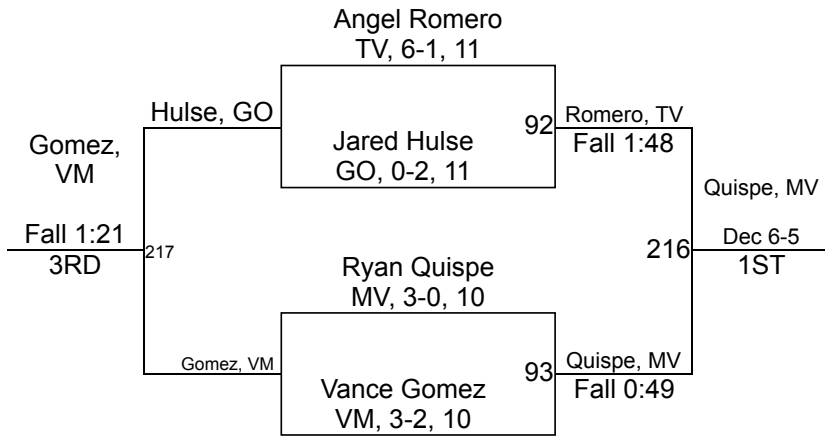

FR 182

Southwestern League Finals **FR 220**

Southwestern League Finals **FR 285**

Southwestern League Finals **JV 106**

Southwestern League Finals

JV 113

Southwestern League Finals

JV 120

Southwestern League Finals

JV 126

Southwestern League Finals

JV 132

Southwestern League Finals

JV 138

Southwestern League Finals

JV 145

Southwestern League Finals

JV 152

Southwestern League Finals

JV 160

Southwestern League Finals

JV 170

Southwestern League Finals

JV 182

Southwestern League Finals **JV 195**

Southwestern League Finals **JV 220**

Southwestern League Finals **JV 285**

Southwestern League Finals

G 101

Southwestern League Finals

G 106

Southwestern League Finals